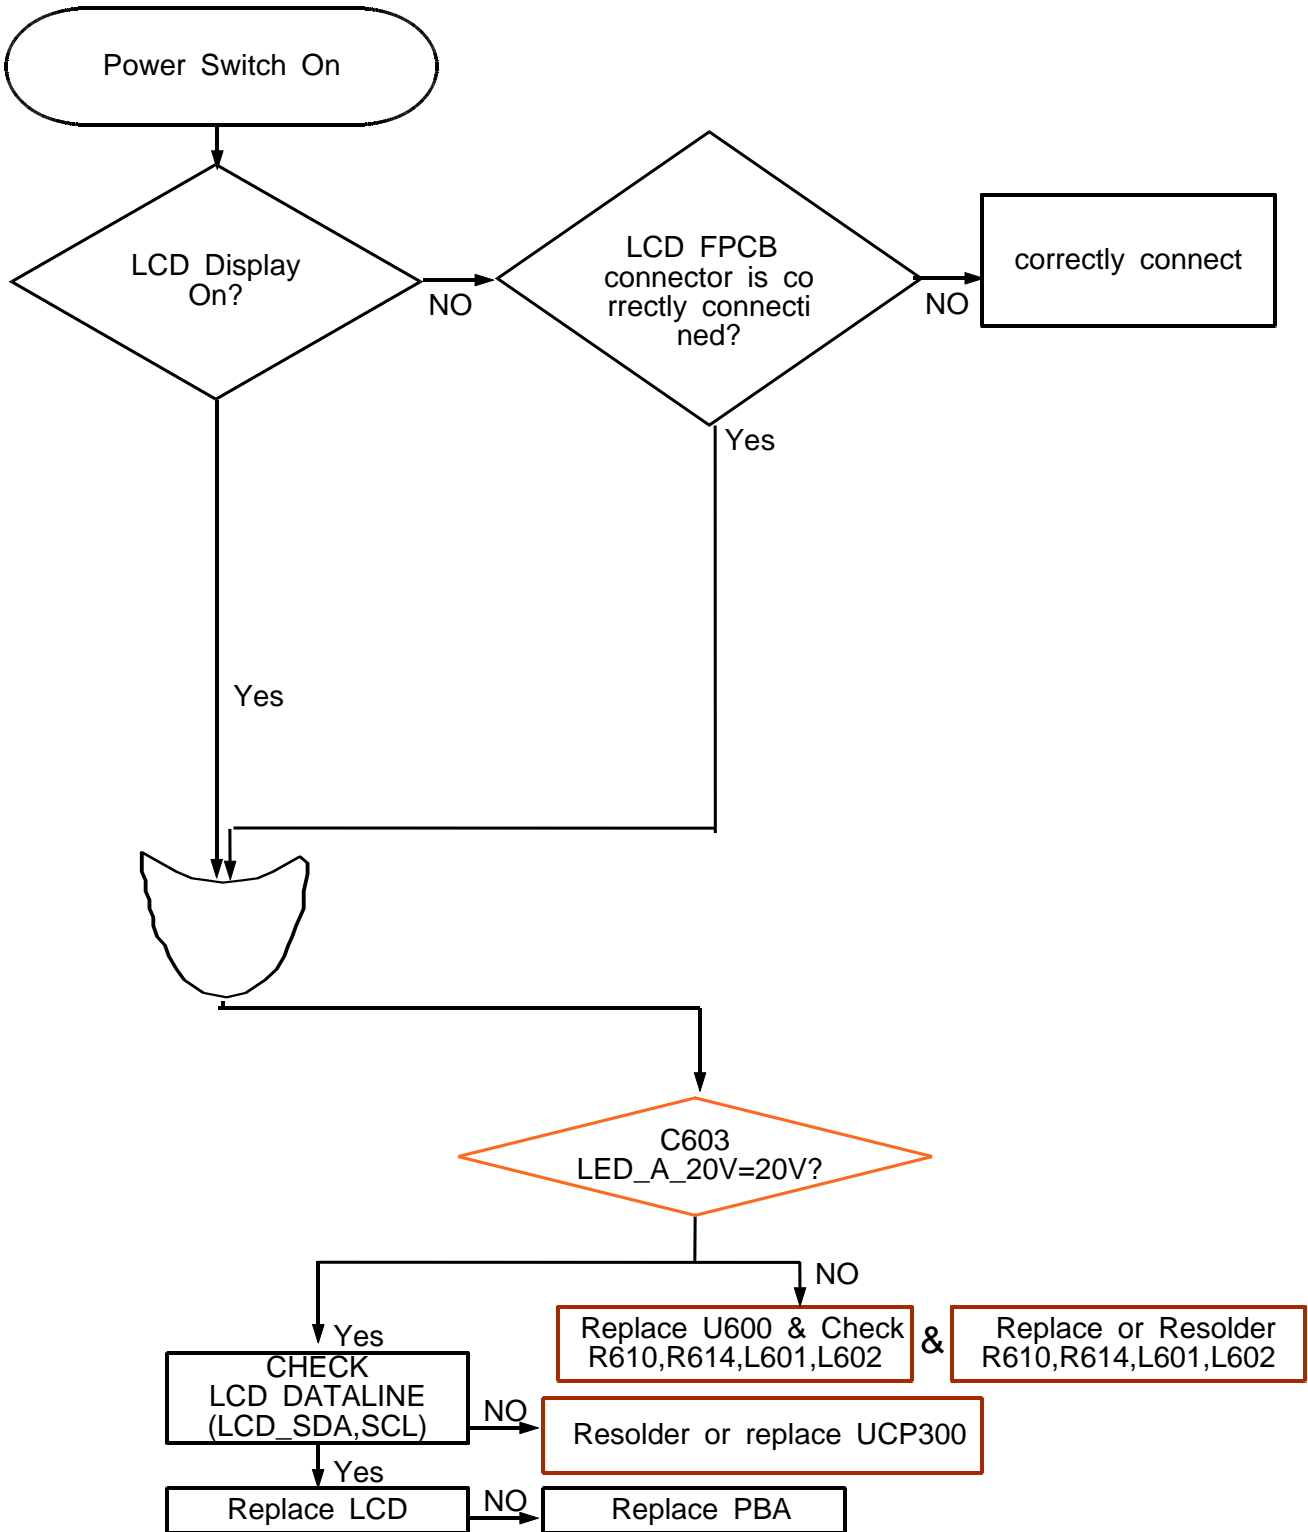

8. Level 3 Repair

8-1. Block Diagram

8-2-2. Bottom

8-3. LOGIC

8-3-1. Power On

8-3-2. LCD Working

8-3-3. TSP

8-3-4. Audio Working

● Speaker Working

● Receiver Working

● MIC Working

■ Stereo Headset Working

8-3-5. KEY Working

● Power KEY

● Volume Key and Other Sub key

8-3-6. Vibrator Working

8-3-7. T-Flash Card Working

8-3-8. SIM Card Working

8-3-9 CAMERA Working

8-4-1. GSM850 Rx

8-4-2. GSM900 Rx

8-4-3. DCS Rx

8-4-4. PCS Rx

8-4-5. WCDMA Band1 (2100) Rx