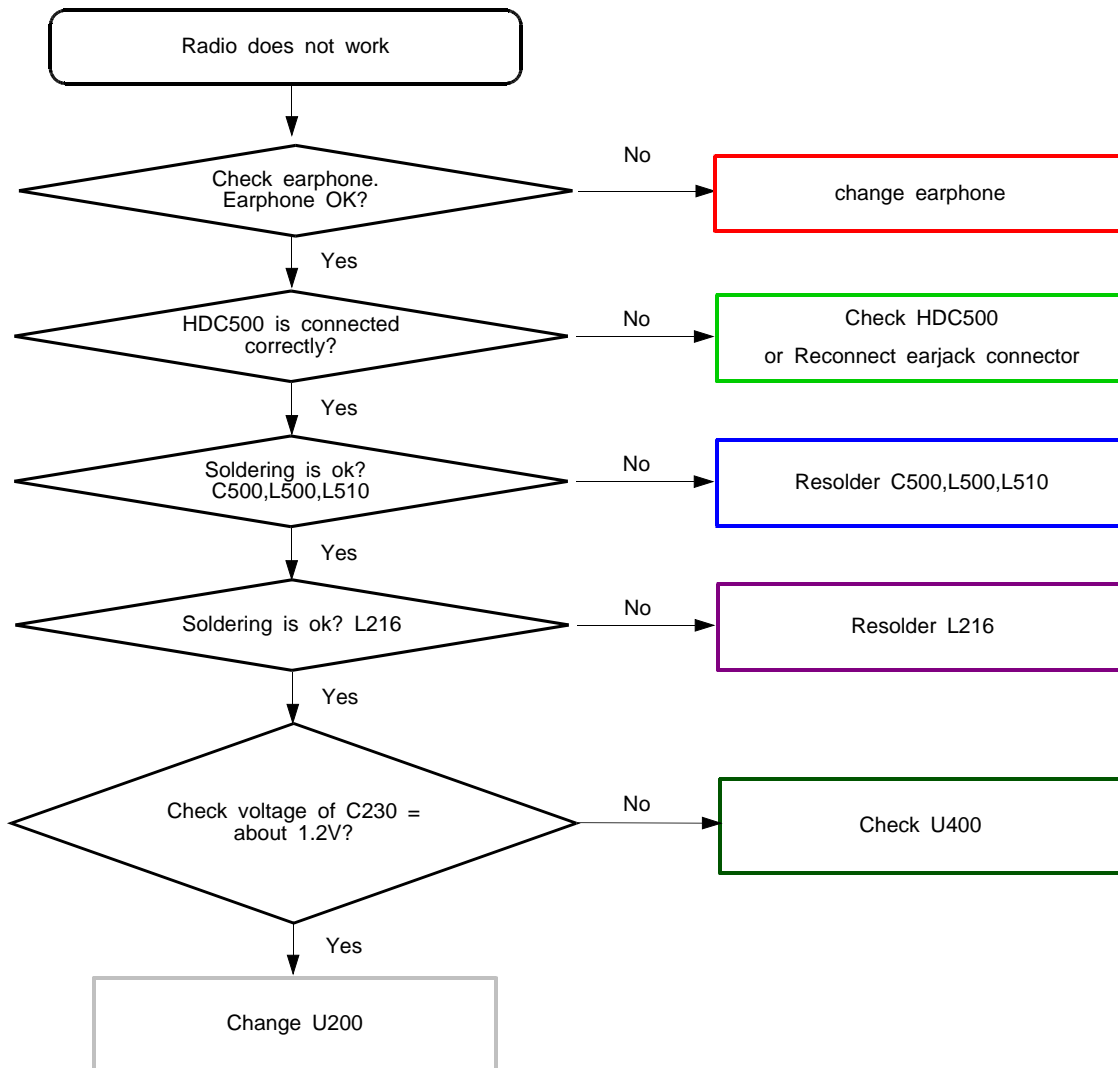

8-3-7. T-Flash Card Working

8-3-8. SIM Card Working

8-3-9 CAMERA Working

8-4-1. GSM850 Rx

8-4-2. GSM900 Rx

8-4-3. DCS Rx

8-4-4. PCS Rx

8-4-5. WCDMA Band1 (2100) Rx

8-4-6. WCDMA Band8 (900) Rx

8-4-7. GSM850/900 Tx

8-4-8. DCS/PCS Tx

8-4-9. WCDMA Band1 (2100) Tx

8-4-10. WCDMA Band8 (900) Tx

8-4-11. FM RADIO

U200

8-4-12. Bluetooth

8-4-13. WiFi

8-4-14. GPS