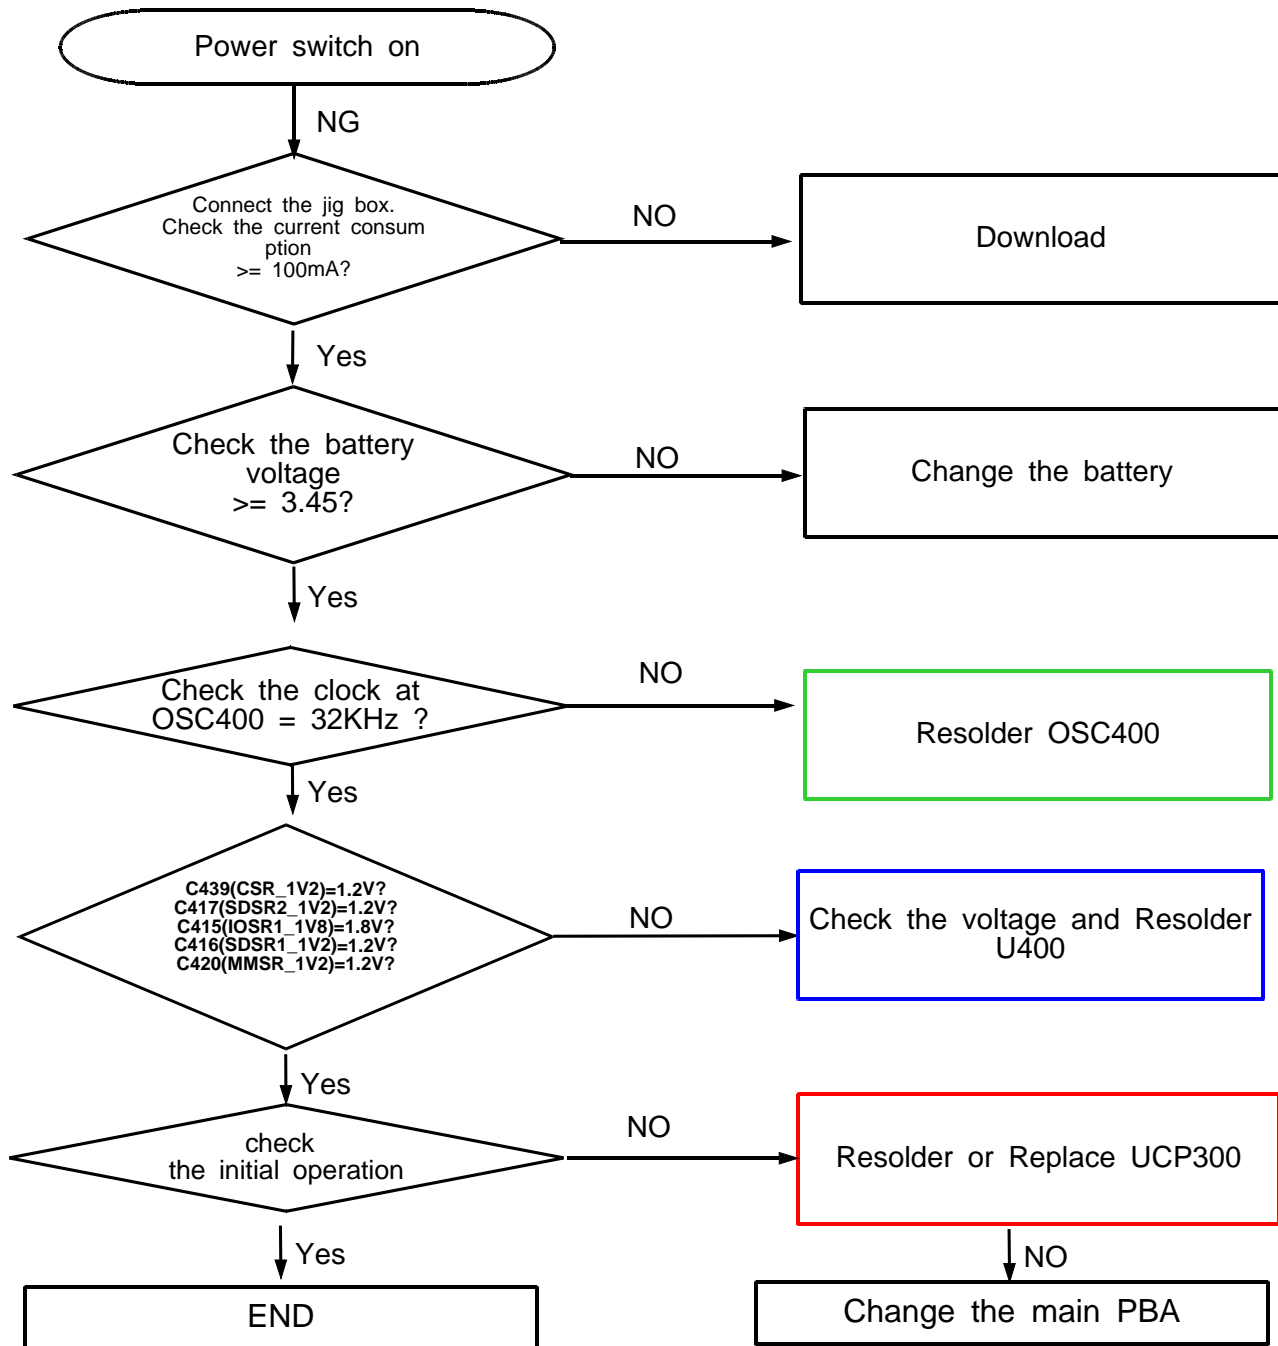

8. Level 3 Repair

8-1. Block Diagram

8-2-2. Bottom

8-3. LOGIC

8-3-1. Power On

8-3-2. LCD Working

8-3-3. TSP

8-3-4. Audio Working

● Speaker Working

● Receiver Working

● MIC Working

■ Stereo Headset Working

8-3-5. KEY Working

● Power KEY

● Volume Key and Other Sub key

8-3-6. Vibrator Working