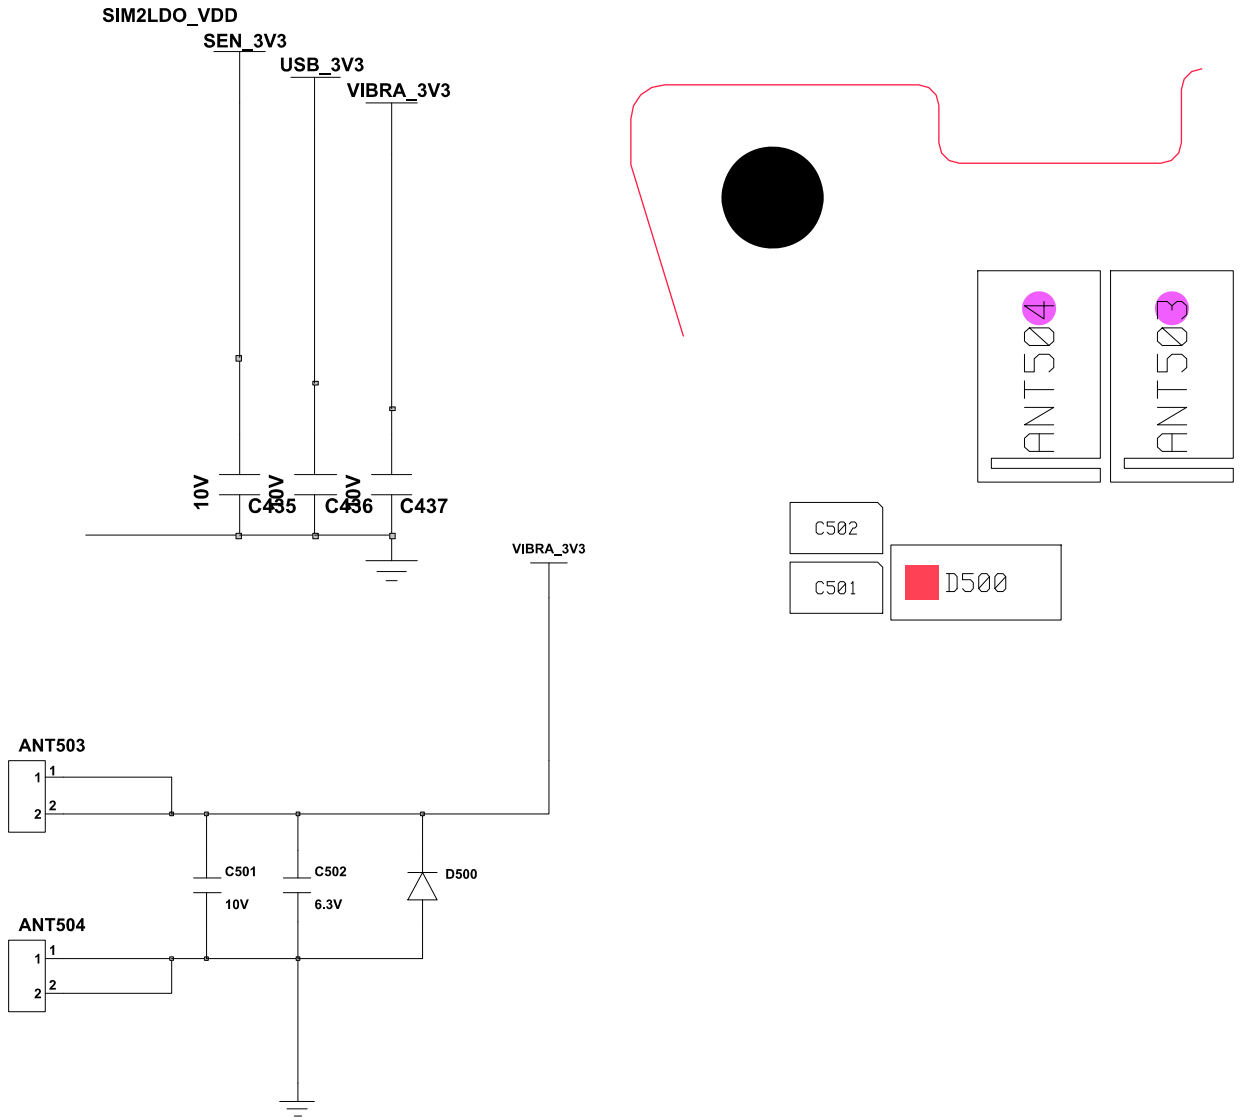

8. Level 3 Repair

8-1. Block Diagram

8-2-2. Bottom

8-3. LOGIC

8-3-1. Power On

8-3-2. LCD Working

8-3-3. TSP

8-3-4. Audio Working

● Speaker Working

● Receiver Working

● MIC Working

■ Stereo Headset Working

8-3-5. KEY Working

● Power KEY

● Volume Key and Other Sub key

8-3-6. Vibrator Working

8-3-7. T-Flash Card Working

8-3-8. SIM Card Working

8-3-9 CAMERA Working

8-4-1. GSM850 Rx

8-4-2. GSM900 Rx

8-4-3. DCS Rx

8-4-4. PCS Rx

8-4-5. WCDMA Band1 (2100) Rx