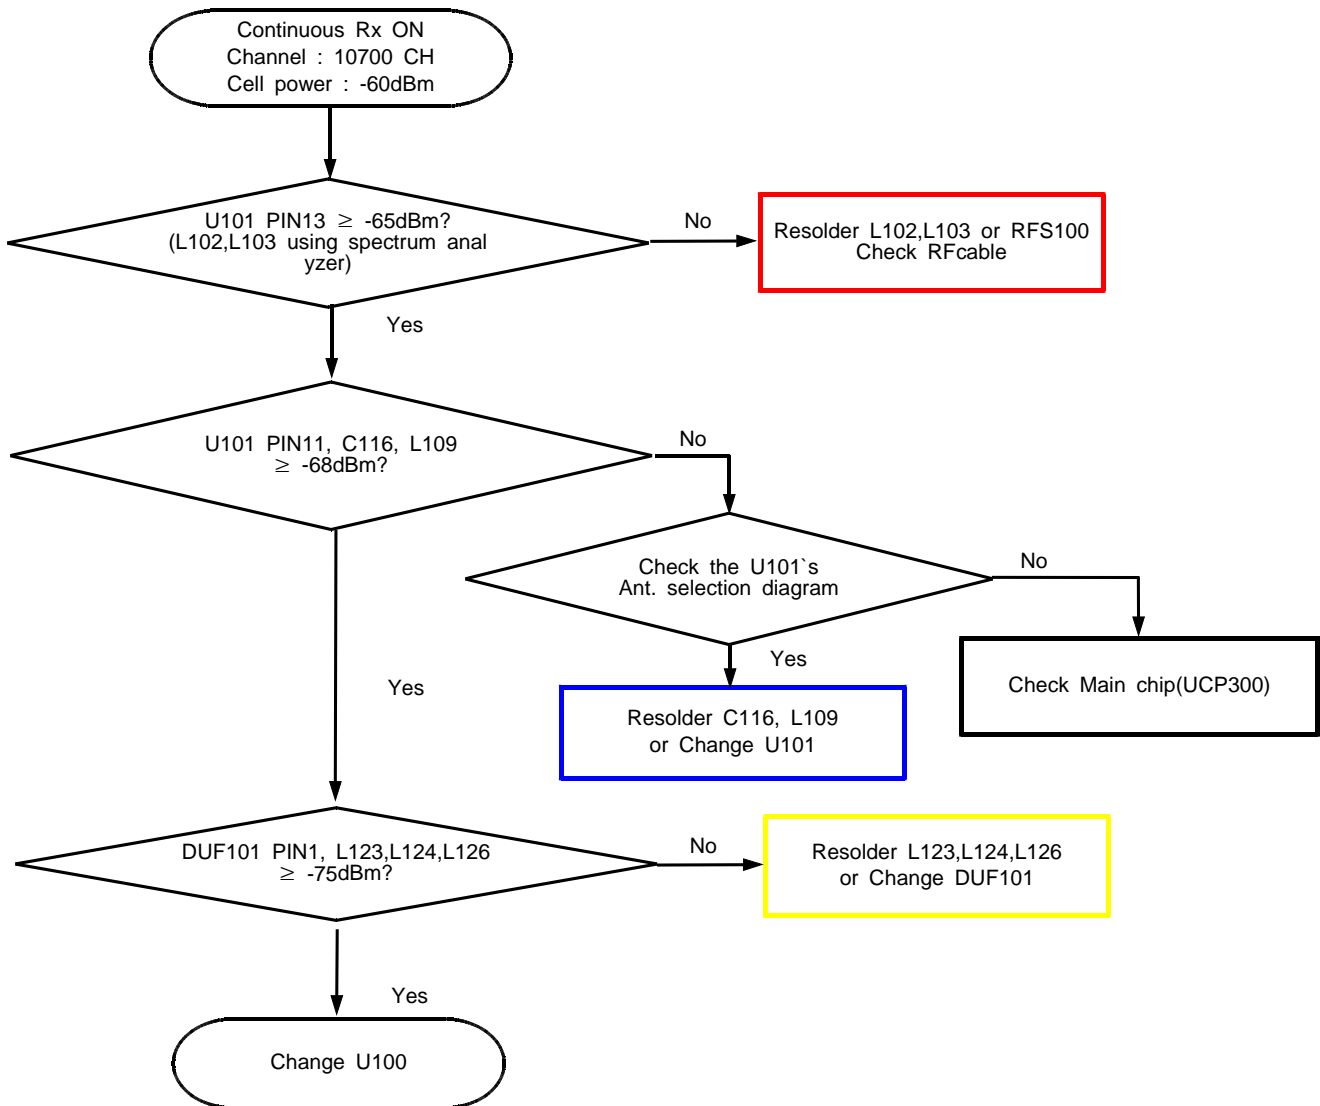

● Speaker Working

● Receiver Working

● MIC Working

■ Stereo Headset Working

8-3-5. KEY Working

● Power KEY

● Volume Key and Other Sub key

8-3-6. Vibrator Working

8-3-7. T-Flash Card Working

8-3-8. SIM Card Working

8-3-9 CAMERA Working

8-4-1. GSM850 Rx

8-4-2. GSM900 Rx

8-4-3. DCS Rx

8-4-4. PCS Rx

8-4-5. WCDMA Band1 (2100) Rx

8-4-6. WCDMA Band8 (900) Rx

8-4-7. GSM850/900 Tx

8-4-8. DCS/PCS Tx

8-4-9. WCDMA Band1 (2100) Tx

8-4-10. WCDMA Band8 (900) Tx

8-4-11. FM RADIO

U200

8-4-12. Bluetooth

8-4-13. WiFi

8-4-14. GPS