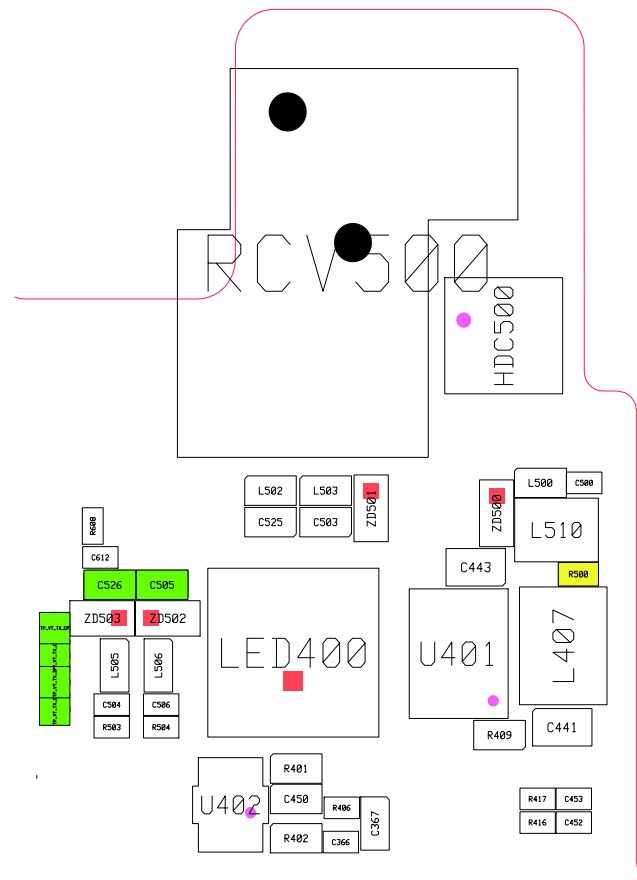

8. Level 3 Repair

8-1. Block Diagram

8-2-2. Bottom

8-3. LOGIC

8-3-1. Power On

8-3-2. LCD Working

8-3-3. TSP

8-3-4. Audio Working

● Speaker Working

● Receiver Working

● MIC Working

■ Stereo Headset Working

8-3-5. KEY Working

● Power KEY

● Volume Key and Other Sub key

8-3-6. Vibrator Working

8-3-7. T-Flash Card Working

8-3-8. SIM Card Working

8-3-9 CAMERA Working

8-4-1. GSM850 Rx

8-4-2. GSM900 Rx

8-4-3. DCS Rx

8-4-4. PCS Rx

8-4-5. WCDMA Band1 (2100) Rx