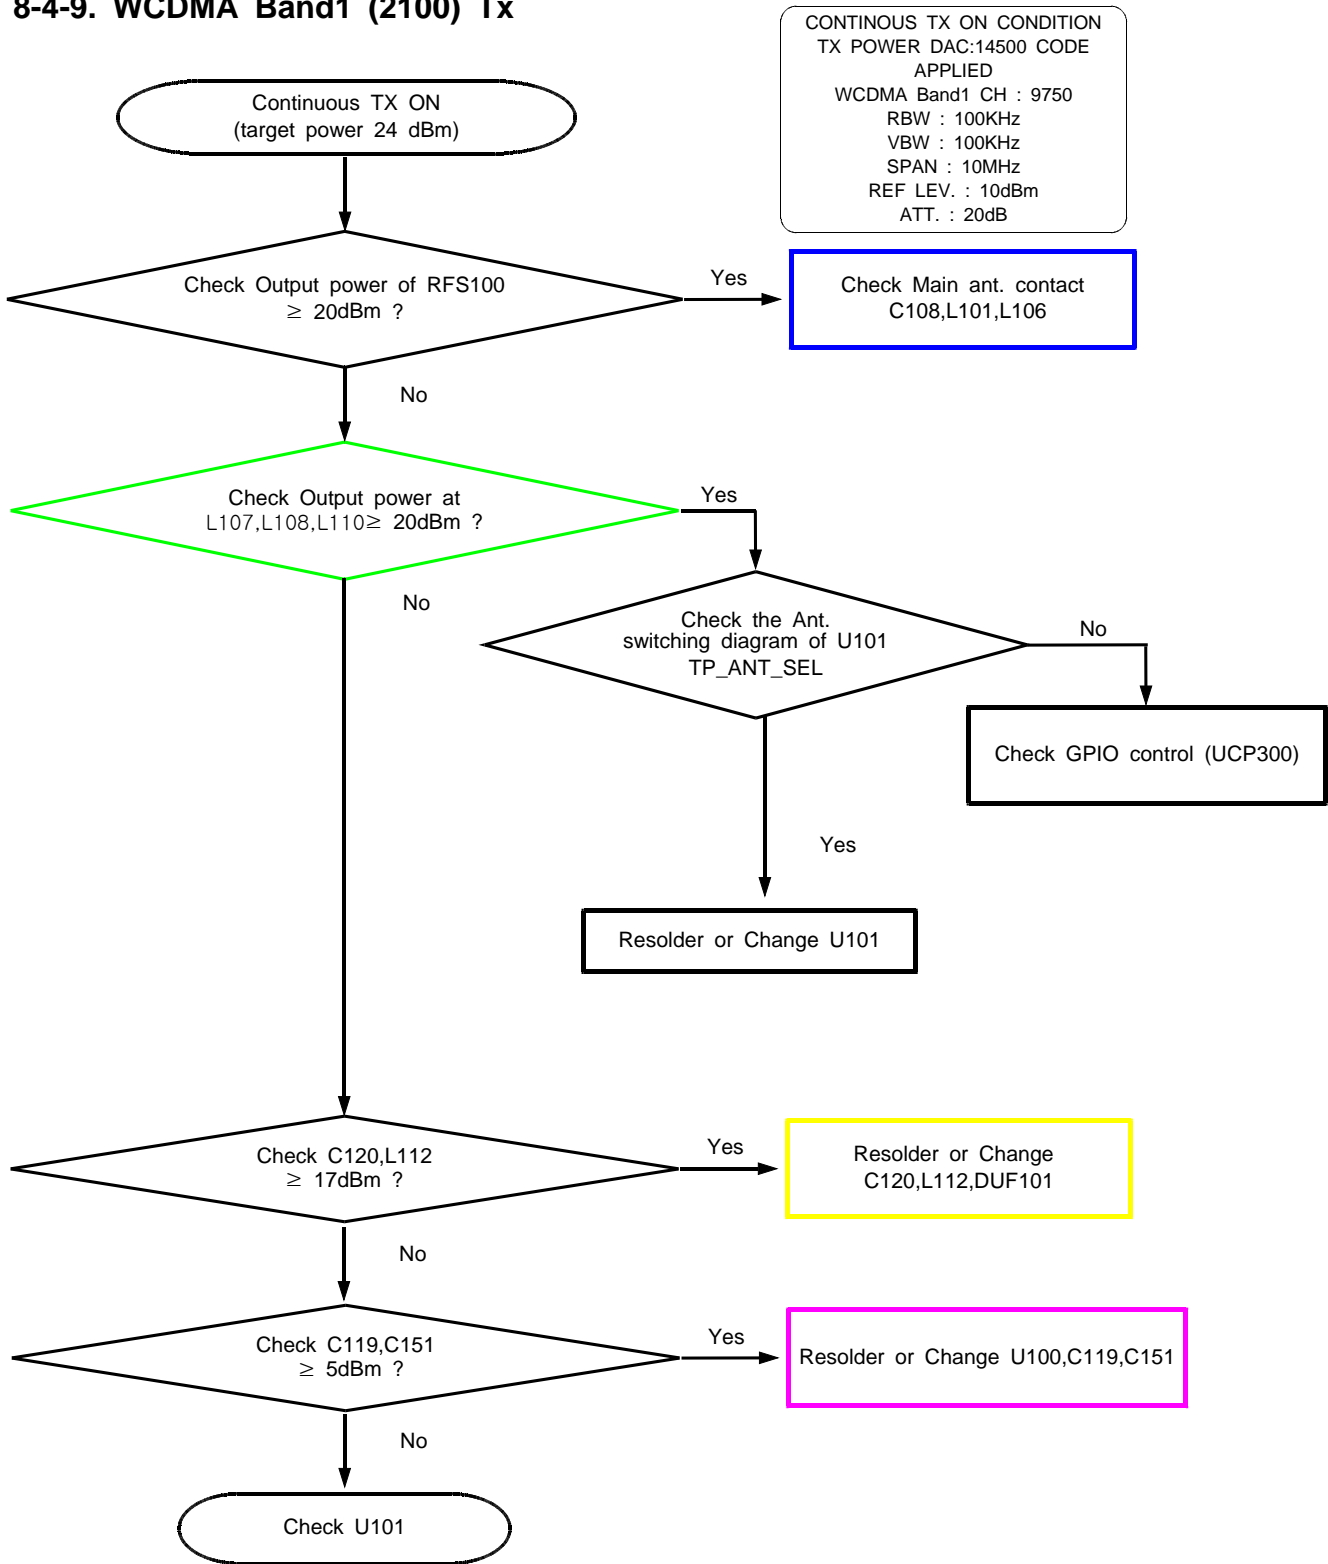

8-3-7. T-Flash Card Working

8-3-8. SIM Card Working

8-3-9 CAMERA Working

8-4-1. GSM850 Rx

8-4-2. GSM900 Rx

8-4-3. DCS Rx

8-4-4. PCS Rx

8-4-5. WCDMA Band1 (2100) Rx

8-4-6. WCDMA Band8 (900) Rx

8-4-7. GSM850/900 Tx

8-4-8. DCS/PCS Tx

8-4-9. WCDMA Band1 (2100) Tx

8-4-10. WCDMA Band8 (900) Tx

8-4-11. FM RADIO

U200

8-4-12. Bluetooth

8-4-13. WiFi

8-4-14. GPS