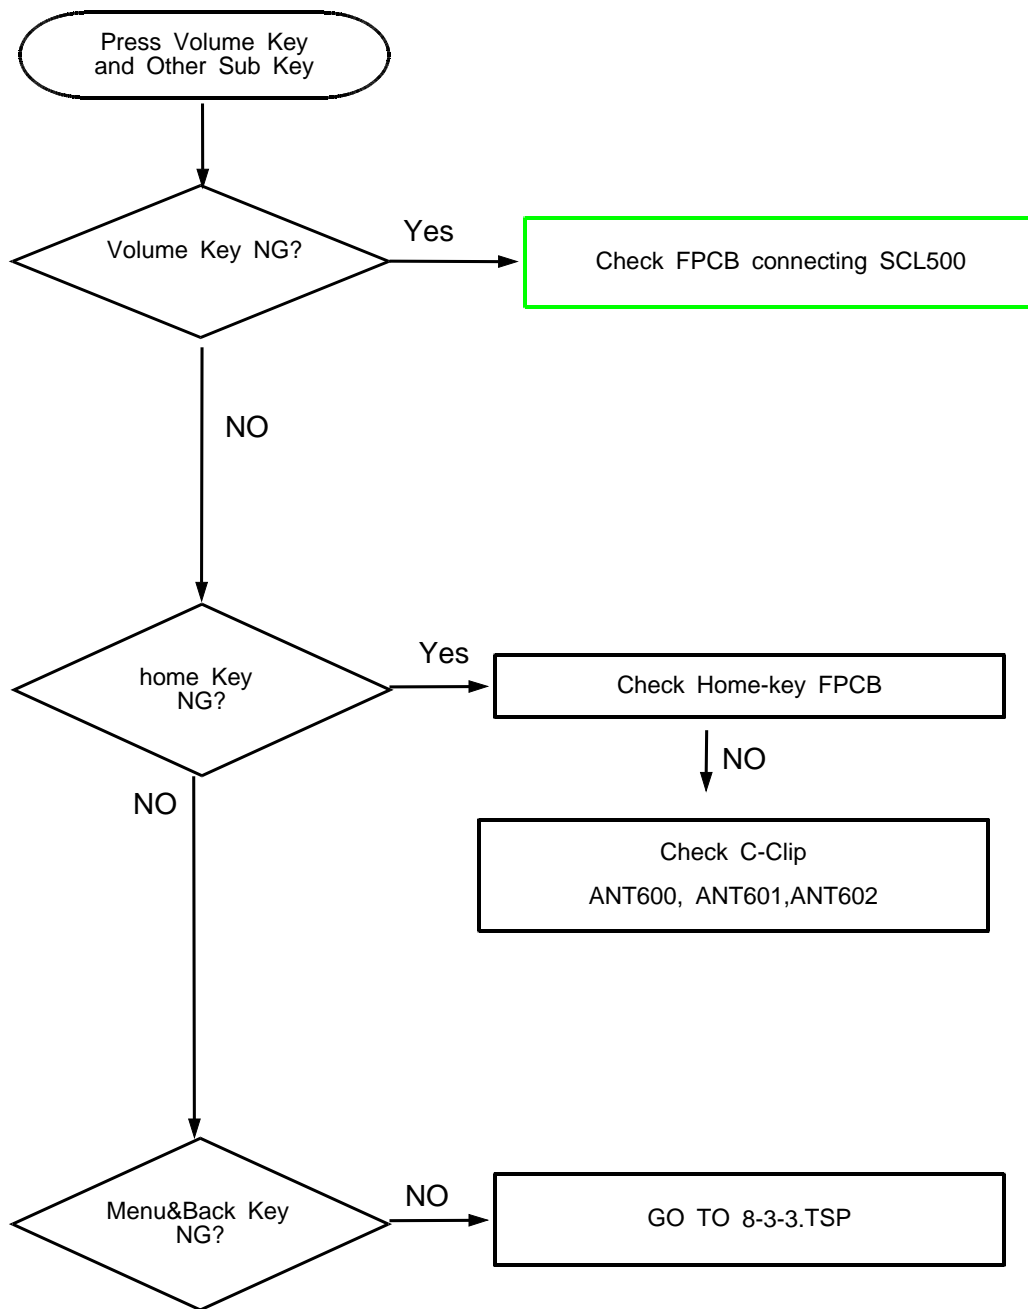

8. Level 3 Repair

8-1. Block Diagram

8-2-2. Bottom

8-3. LOGIC

8-3-1. Power On

8-3-2. LCD Working

8-3-3. TSP

8-3-4. Audio Working

● Speaker Working

● Receiver Working

● MIC Working

■ Stereo Headset Working

8-3-5. KEY Working

● Power KEY

● Volume Key and Other Sub key

8-3-6. Vibrator Working

8-3-7. T-Flash Card Working

8-3-8. SIM Card Working

8-3-9 CAMERA Working

8-4-1. GSM850 Rx

8-4-2. GSM900 Rx

8-4-3. DCS Rx

8-4-4. PCS Rx

8-4-5. WCDMA Band1 (2100) Rx