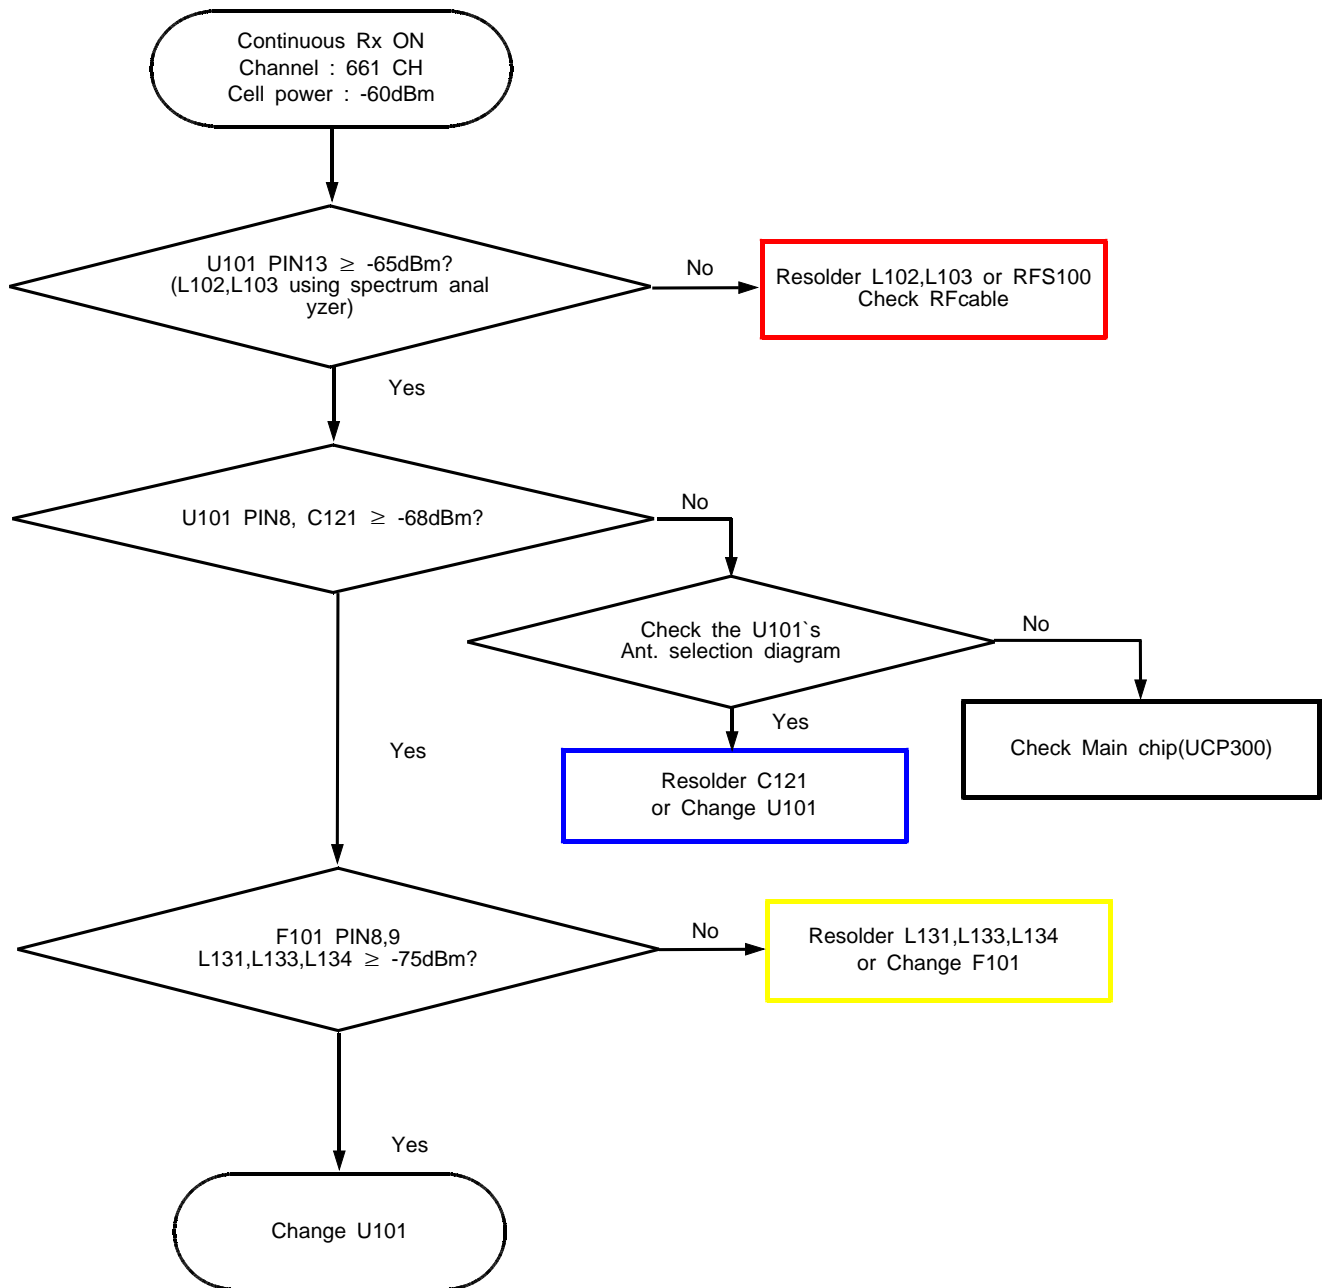

8-3-7. T-Flash Card Working

8-3-8. SIM Card Working

8-3-9 CAMERA Working

8-4-1. GSM850 Rx

8-4-2. GSM900 Rx

8-4-3. DCS Rx

8-4-4. PCS Rx

8-4-5. WCDMA Band1 (2100) Rx

8-4-6. WCDMA Band8 (900) Rx

8-4-7. GSM850/900 Tx

8-4-8. DCS/PCS Tx

8-4-9. WCDMA Band1 (2100) Tx

8-4-10. WCDMA Band8 (900) Tx

8-4-11. FM RADIO

U200

8-4-12. Bluetooth