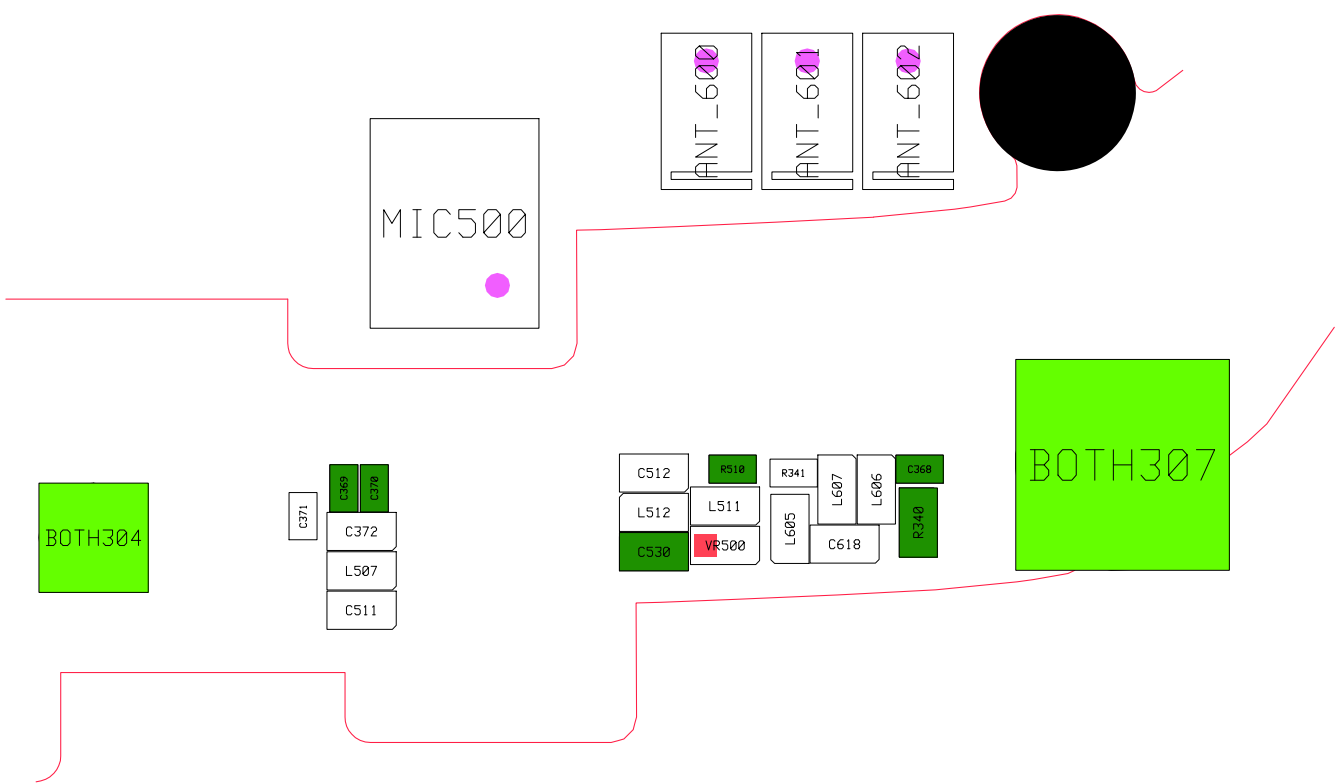

8. Level 3 Repair

8-1. Block Diagram

8-2-2. Bottom

8-3. LOGIC

8-3-1. Power On

8-3-2. LCD Working

8-3-3. TSP

8-3-4. Audio Working

● Speaker Working

● Receiver Working

● MIC Working

■ Stereo Headset Working

8-3-5. KEY Working

● Power KEY

● Volume Key and Other Sub key

8-3-6. Vibrator Working

8-3-7. T-Flash Card Working

8-3-8. SIM Card Working

8-3-9 CAMERA Working

8-4-1. GSM850 Rx

8-4-2. GSM900 Rx

8-4-3. DCS Rx

8-4-4. PCS Rx

8-4-5. WCDMA Band1 (2100) Rx