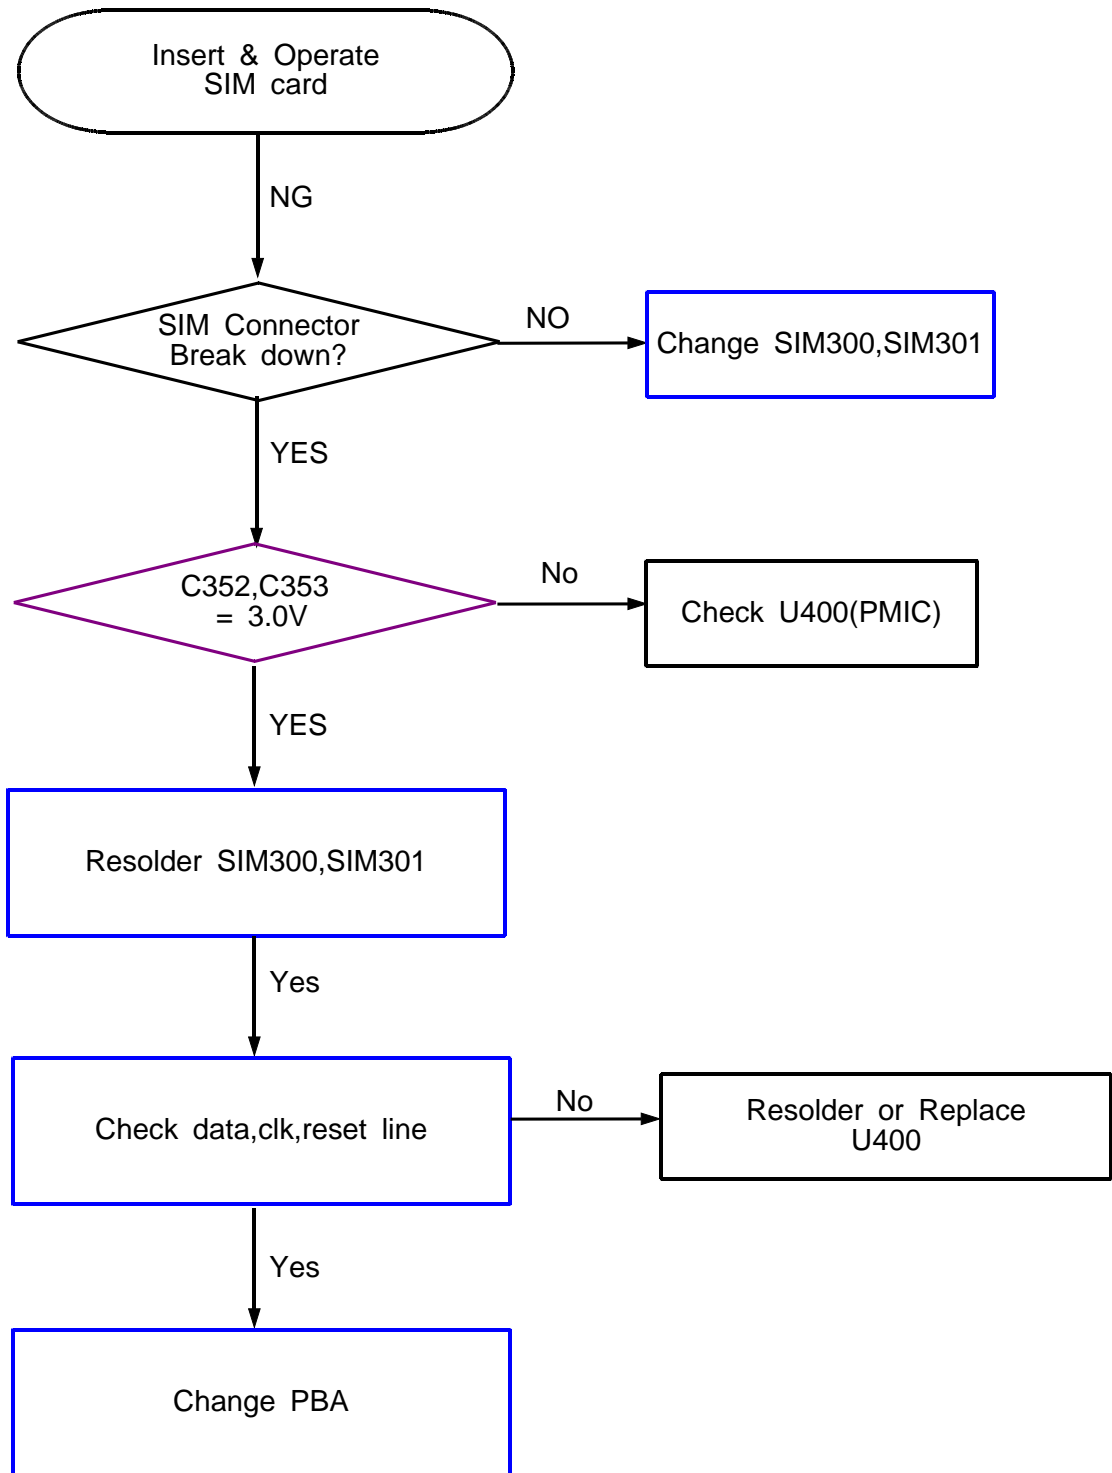

8. Level 3 Repair

8-1. Block Diagram

8-2-2. Bottom

8-3. LOGIC

8-3-1. Power On

8-3-2. LCD Working

8-3-3. TSP

8-3-4. Audio Working

● Speaker Working

● Receiver Working

● MIC Working

■ Stereo Headset Working

8-3-5. KEY Working

● Power KEY

● Volume Key and Other Sub key

8-3-6. Vibrator Working

8-3-7. T-Flash Card Working

8-3-8. SIM Card Working

8-3-9 CAMERA Working

8-4-1. GSM850 Rx

8-4-2. GSM900 Rx

8-4-3. DCS Rx

8-4-4. PCS Rx

8-4-5. WCDMA Band1 (2100) Rx