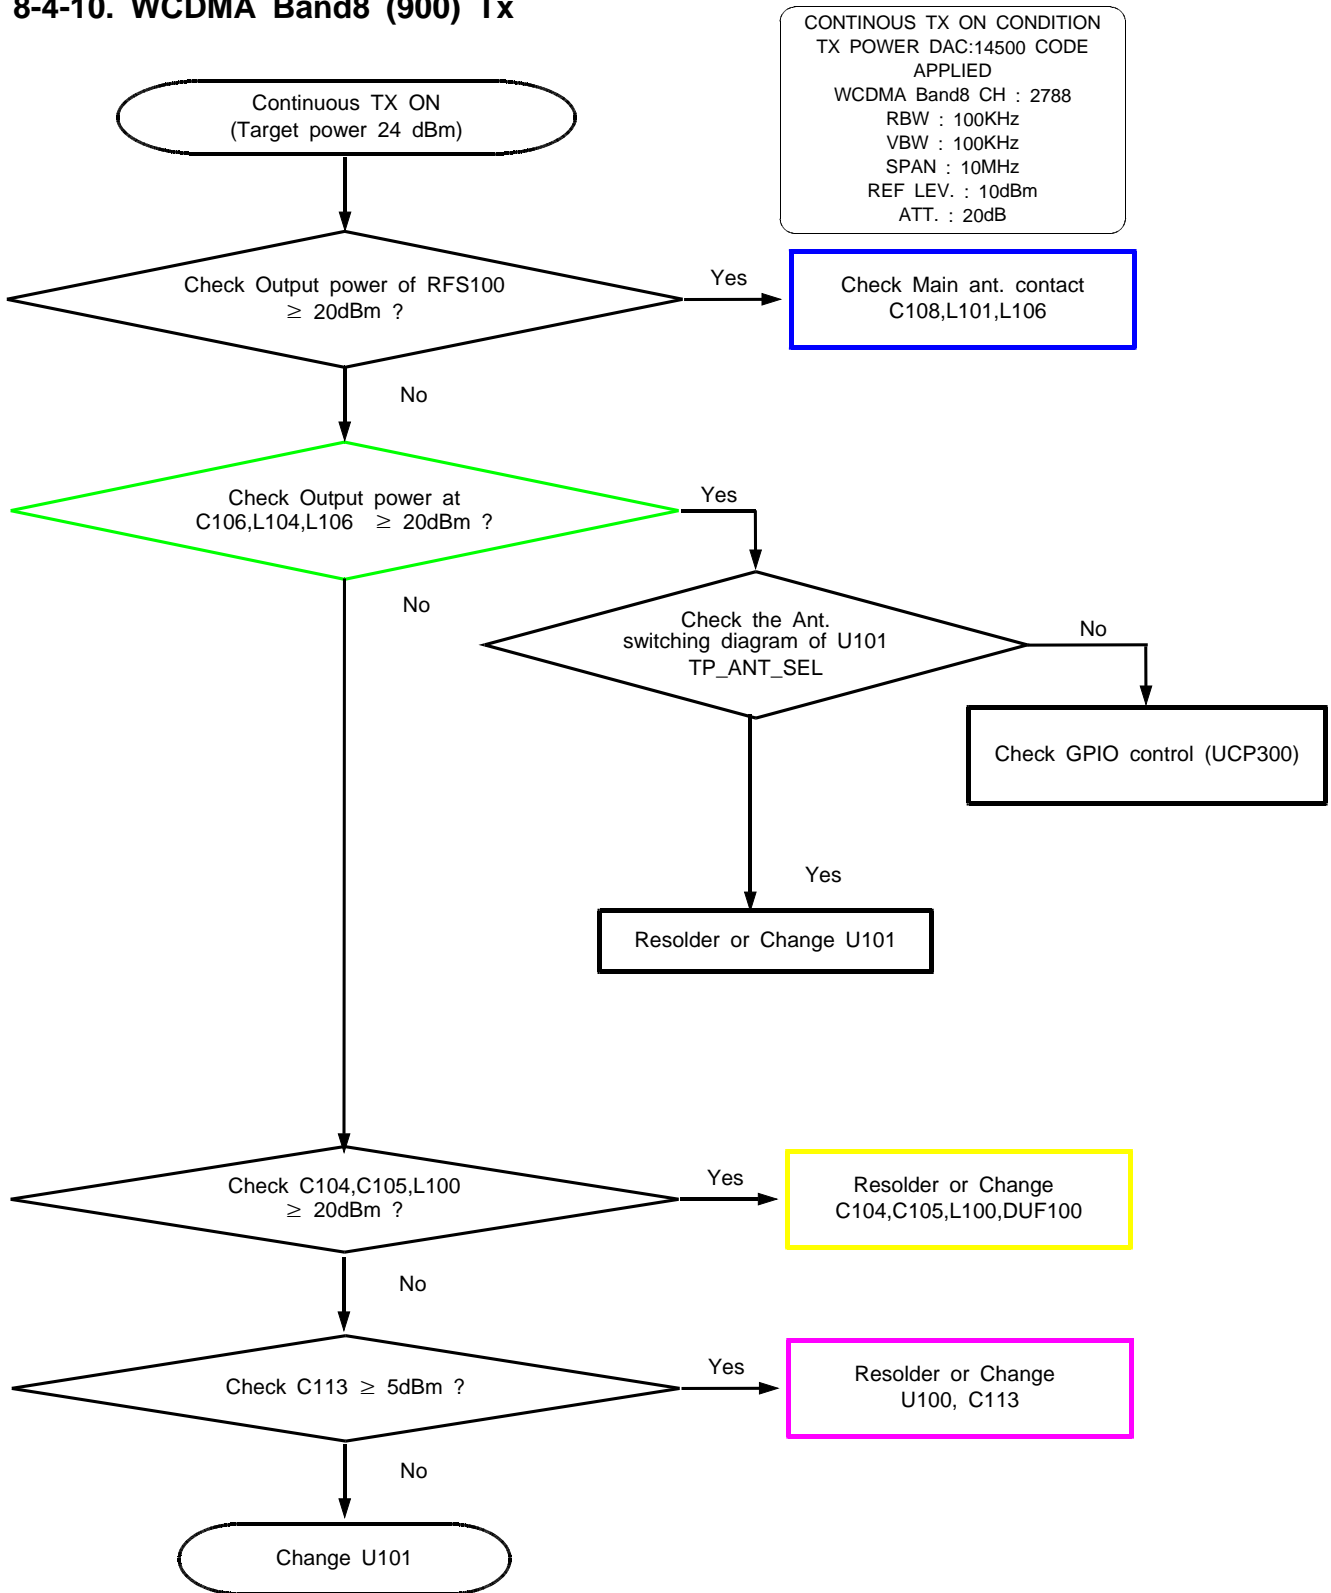

8-3-7. T-Flash Card Working

8-3-8. SIM Card Working

8-3-9 CAMERA Working

8-4-1. GSM850 Rx

8-4-2. GSM900 Rx

8-4-3. DCS Rx

8-4-4. PCS Rx

8-4-5. WCDMA Band1 (2100) Rx

8-4-6. WCDMA Band8 (900) Rx

8-4-7. GSM850/900 Tx

8-4-8. DCS/PCS Tx

8-4-9. WCDMA Band1 (2100) Tx

8-4-10. WCDMA Band8 (900) Tx

8-4-11. FM RADIO

U200

8-4-12. Bluetooth

8-4-13. WiFi

8-4-14. GPS