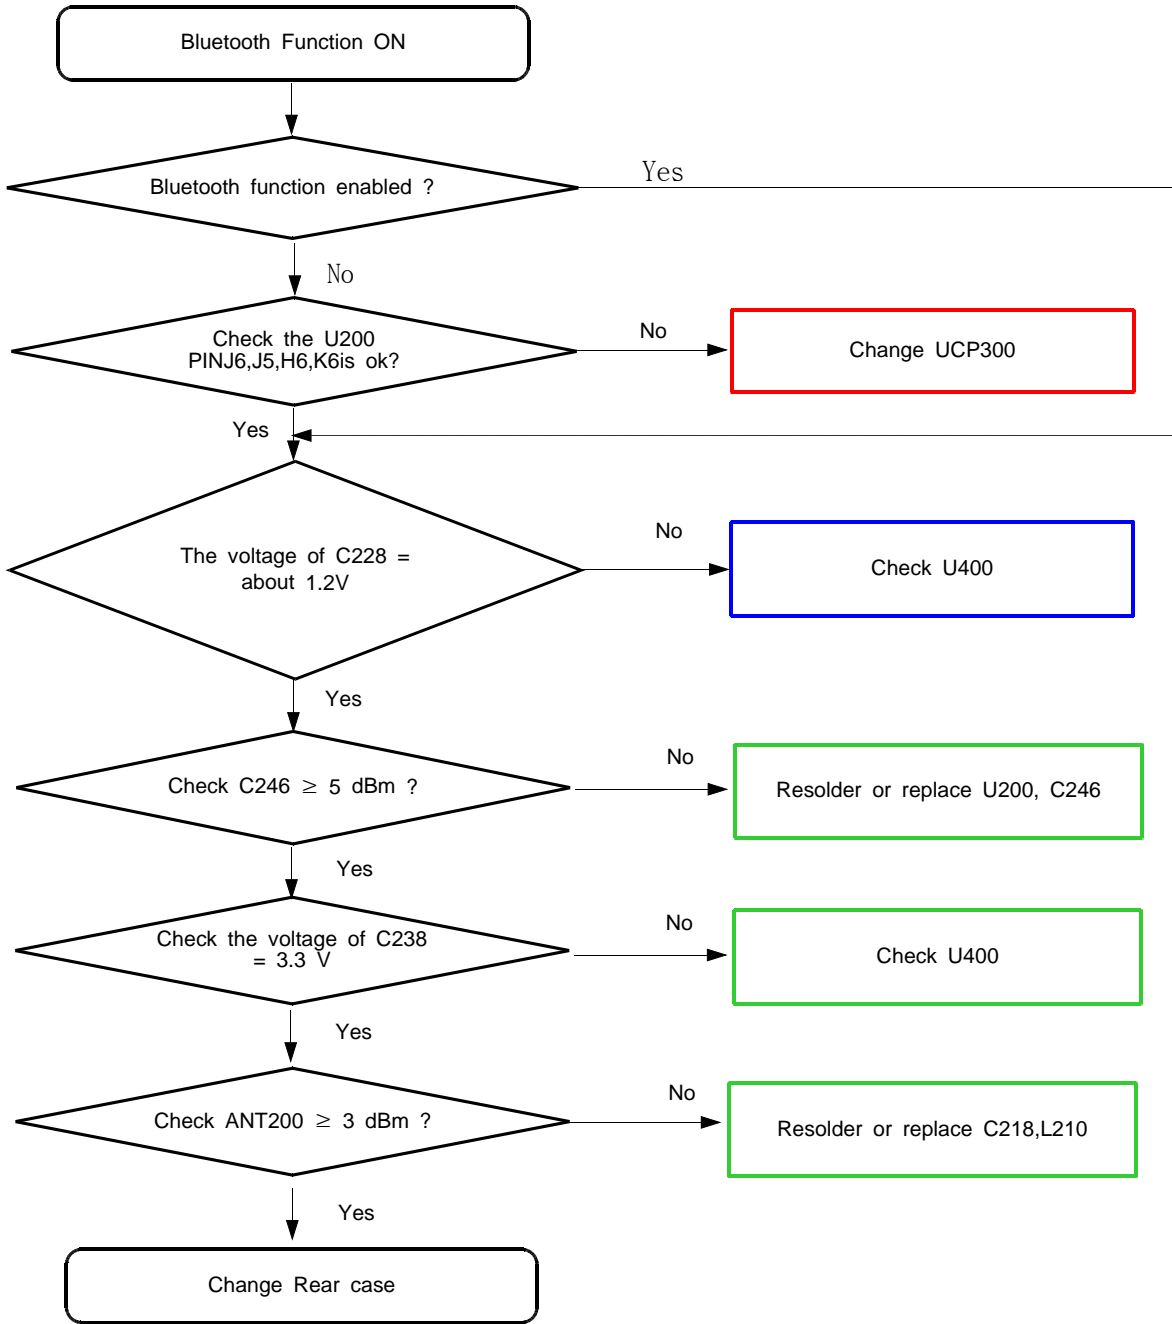

8-3-7. T-Flash Card Working

8-3-8. SIM Card Working

8-3-9 CAMERA Working

8-4-1. GSM850 Rx

8-4-2. GSM900 Rx

8-4-3. DCS Rx

8-4-4. PCS Rx

8-4-5. WCDMA Band1 (2100) Rx

8-4-6. WCDMA Band8 (900) Rx

8-4-7. GSM850/900 Tx

8-4-8. DCS/PCS Tx

8-4-9. WCDMA Band1 (2100) Tx

8-4-10. WCDMA Band8 (900) Tx

8-4-11. FM RADIO

U200

8-4-12. Bluetooth

8-4-13. WiFi

8-4-14. GPS