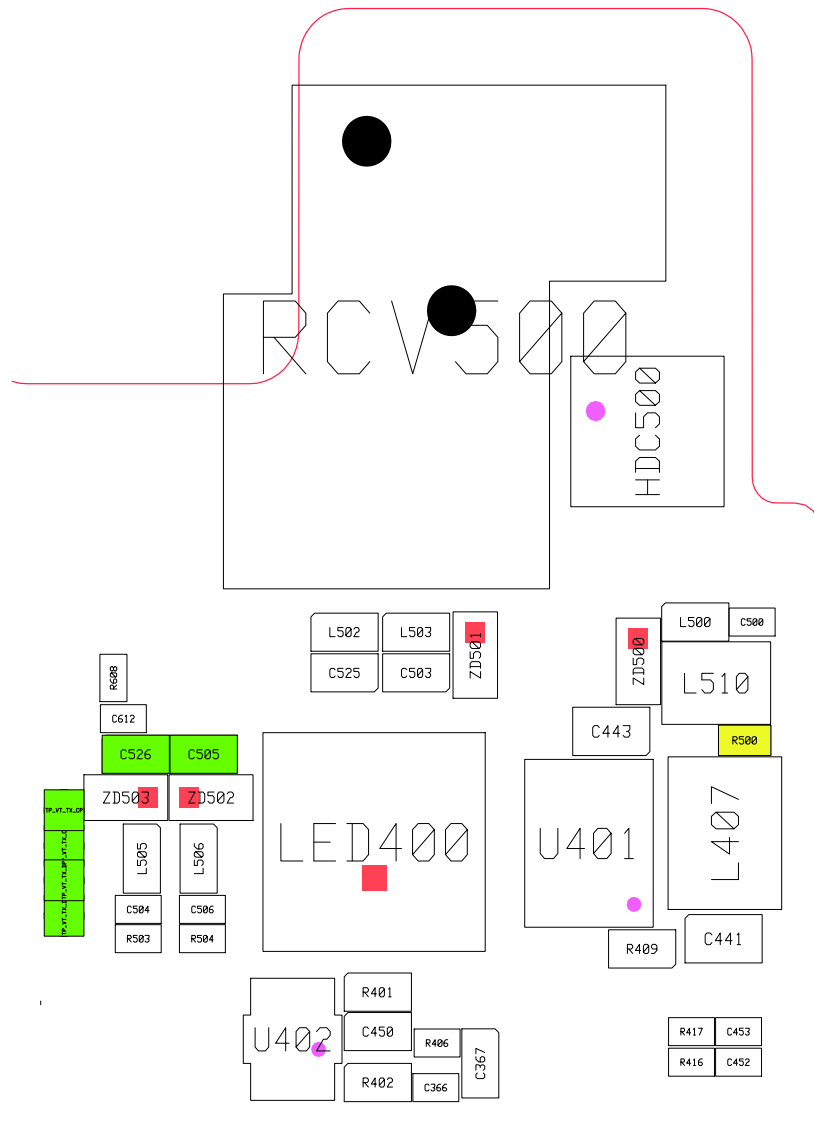

8. Level 3 Repair

8-1. Block Diagram

8-2-2. Bottom

8-3. LOGIC

8-3-1. Power On

8-3-2. LCD Working

8-3-3. TSP

8-3-4. Audio Working

● Speaker Working

● Receiver Working

● MIC Working

■ Stereo Headset Working

8-3-5. KEY Working

● Power KEY

● Volume Key and Other Sub key

8-3-6. Vibrator Working

8-3-7. T-Flash Card Working

8-3-8. SIM Card Working

8-3-9 CAMERA Working

8-4-1. GSM850 Rx

8-4-2. GSM900 Rx

8-4-3. DCS Rx

8-4-4. PCS Rx

8-4-5. WCDMA Band1 (2100) Rx