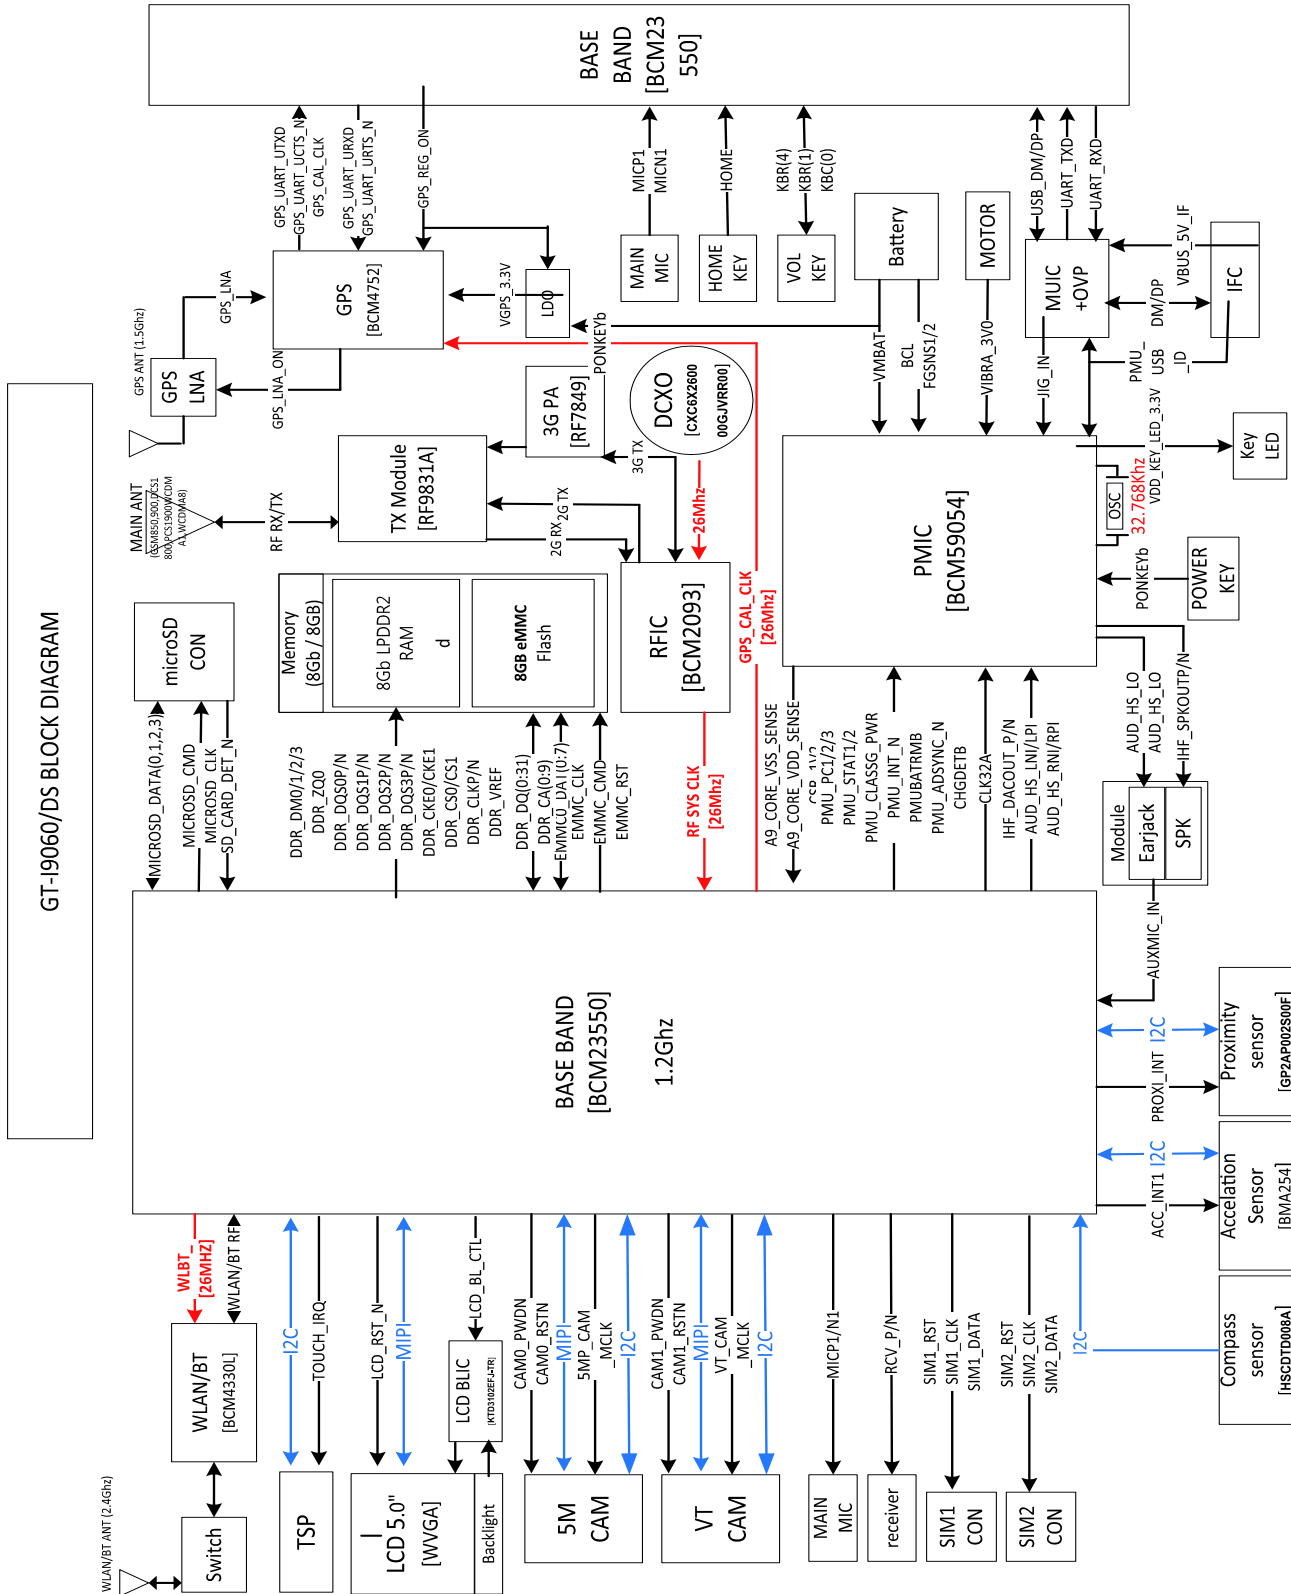

8. Level 3 Repair

8-1. Block Diagram

8-2-2. Bottom

8-3. LOGIC

8-3-1. Power On

8-3-2. LCD Working

8-3-3. TSP

8-3-4. Audio Working

● Speaker Working

● Receiver Working

● MIC Working

■ Stereo Headset Working

8-3-5. KEY Working

● Power KEY

● Volume Key and Other Sub key

8-3-6. Vibrator Working

8-3-7. T-Flash Card Working

8-3-8. SIM Card Working

8-3-9 CAMERA Working

8-4-1. GSM850 Rx

8-4-2. GSM900 Rx

8-4-3. DCS Rx

8-4-4. PCS Rx

8-4-5. WCDMA Band1 (2100) Rx