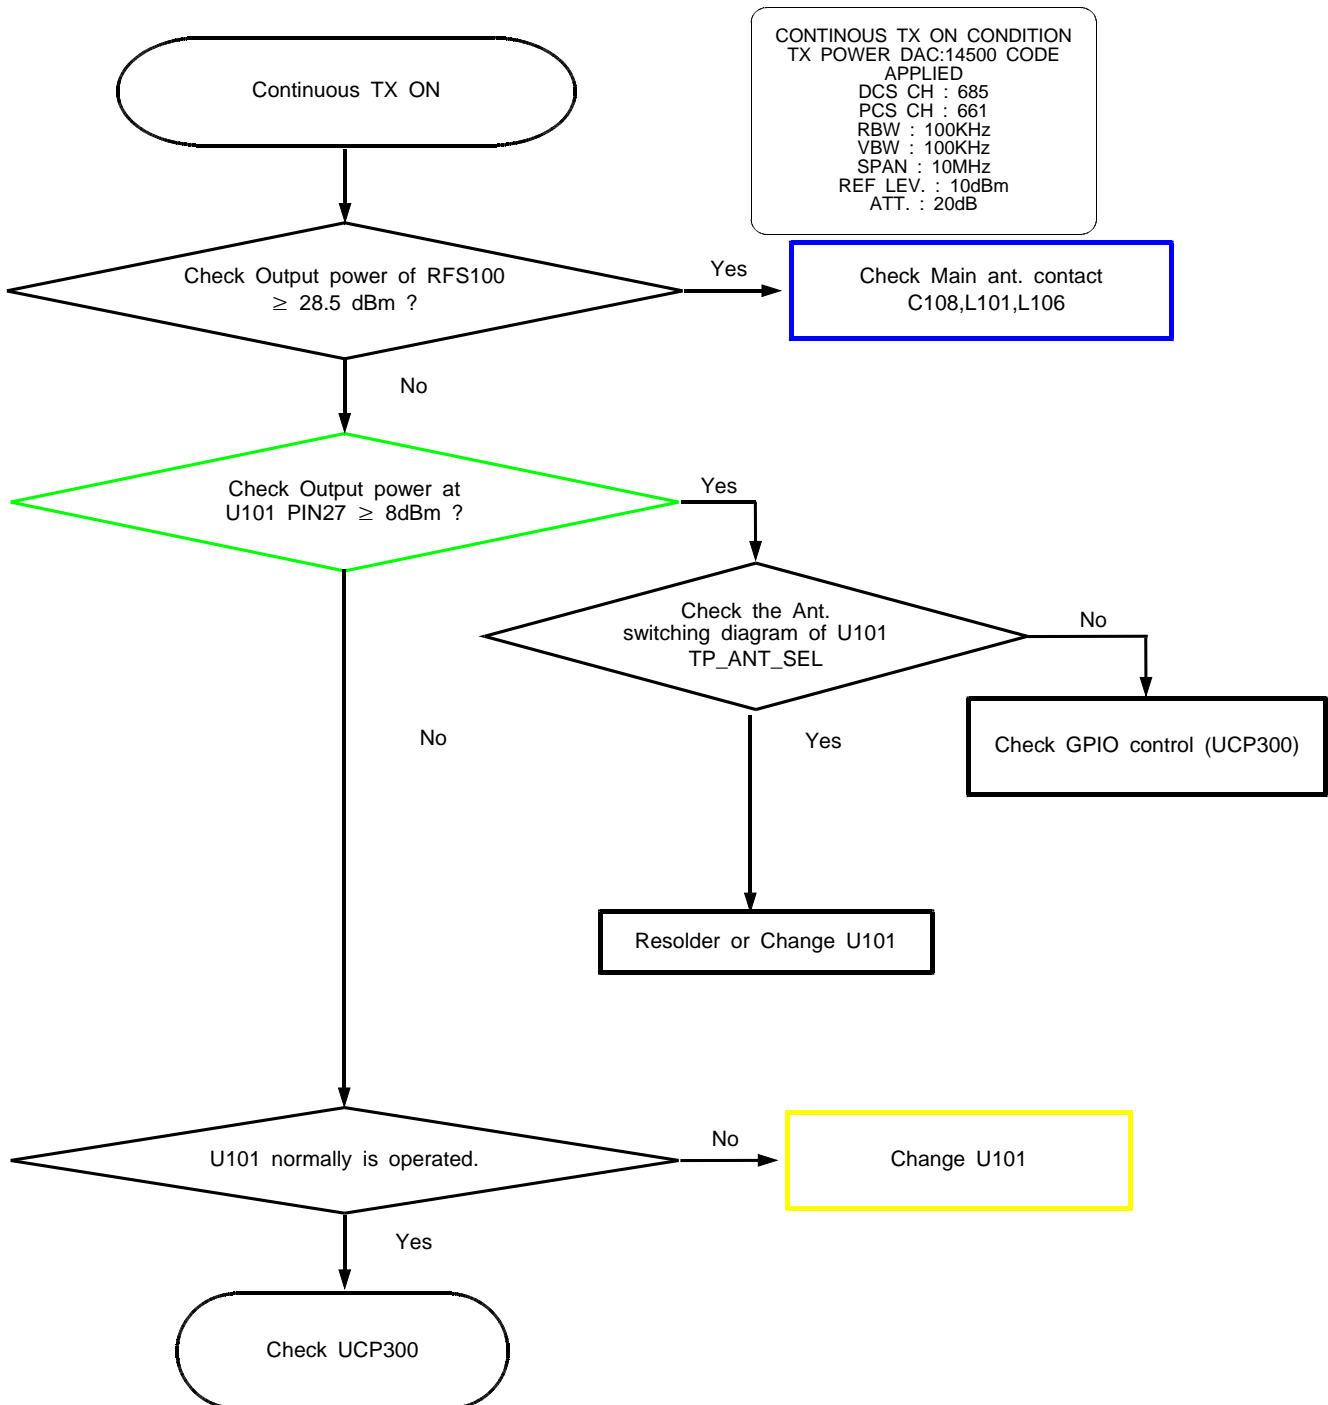

8-3-7. T-Flash Card Working

8-3-8. SIM Card Working

8-3-9 CAMERA Working

8-4-1. GSM850 Rx

8-4-2. GSM900 Rx

8-4-3. DCS Rx

8-4-4. PCS Rx

8-4-5. WCDMA Band1 (2100) Rx

8-4-6. WCDMA Band8 (900) Rx

8-4-7. GSM850/900 Tx

8-4-8. DCS/PCS Tx

8-4-9. WCDMA Band1 (2100) Tx

8-4-10. WCDMA Band8 (900) Tx

8-4-11. FM RADIO

U200

8-4-12. Bluetooth

8-4-13. WiFi

8-4-14. GPS