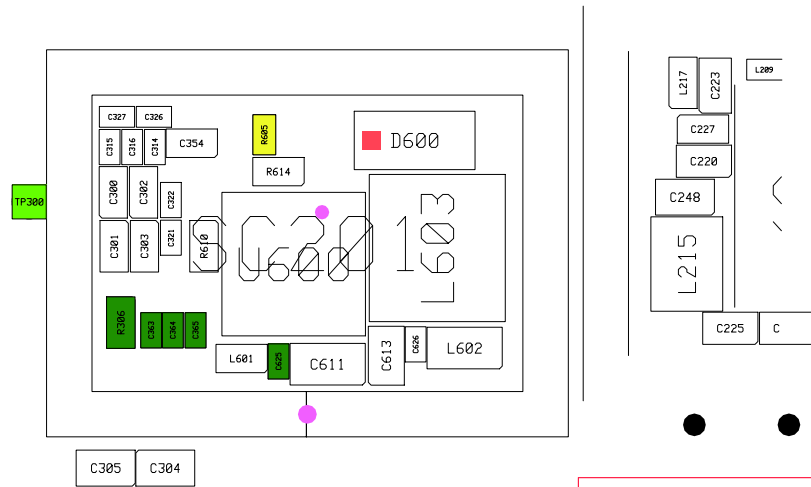

8. Level 3 Repair

8-1. Block Diagram

8-2-2. Bottom

8-3. LOGIC

8-3-1. Power On

8-3-2. LCD Working

8-3-3. TSP

8-3-4. Audio Working

8-3-7. T-Flash Card Working

8-3-8. SIM Card Working

8-3-9 CAMERA Working

8-4-1. GSM850 Rx

8-4-2. GSM900 Rx

8-4-3. DCS Rx

8-4-4. PCS Rx

8-4-5. WCDMA Band1 (2100) Rx