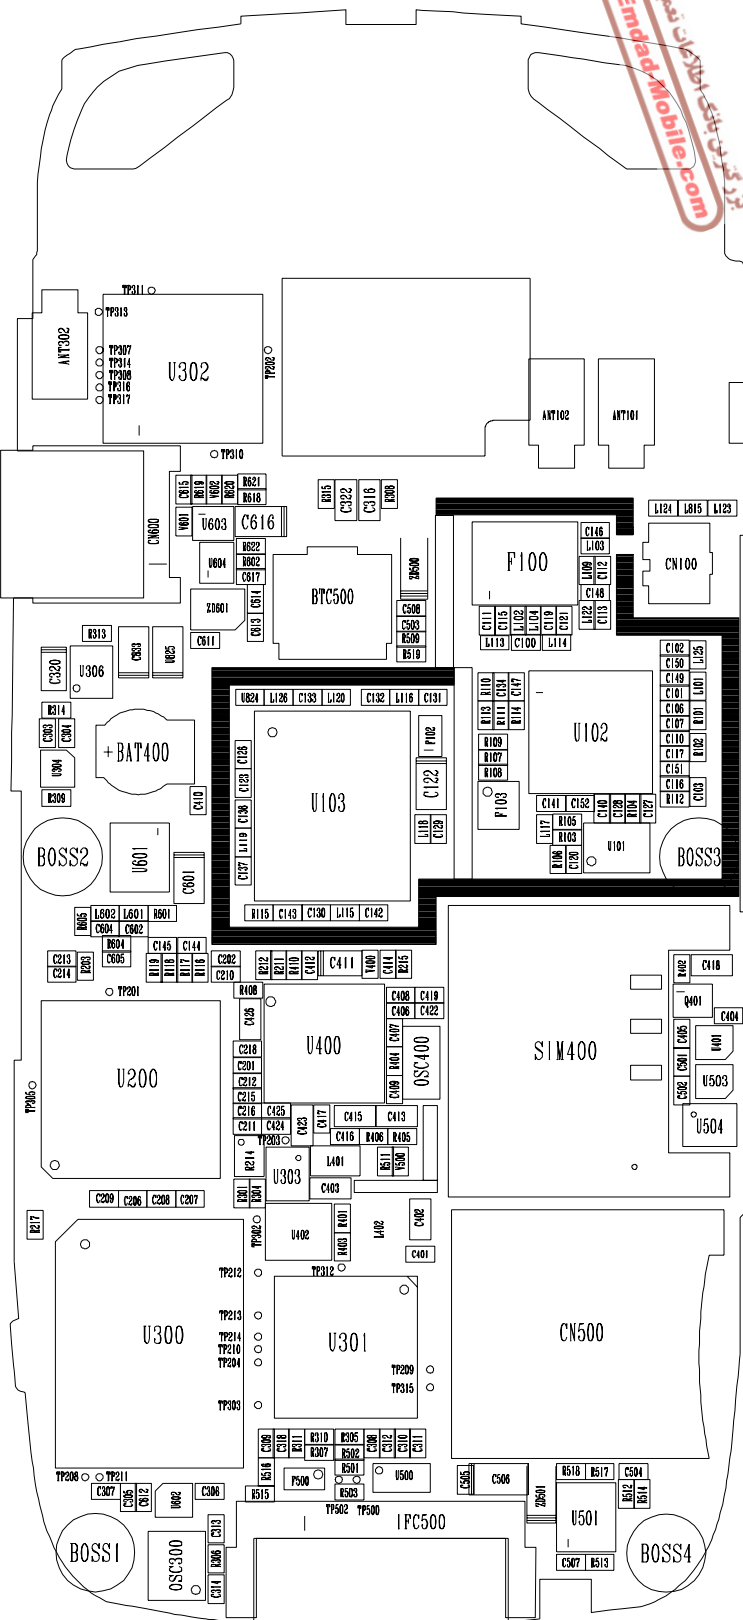

www.EmadMobile.com

www.EmadMobile.com

CN200

	H	L
J_SEL	ARM0	DSP
TRST	TRACE	NORMAL

J-TAG 32 PINS

MEMORY
 (256M NOR x 1G NAND x 256M U1RAM)

MULTIMEDIA CHIP (CL851S64)

BLUE TOOTH

KEY_MAP

VOLUME_KEY

CAMERA_KEY

CAMERA

CAM FLASH

B'D CONNECTOR

www.SamSung-Mobile.com

CODEC_EN	
H	CODEC ON
L	CODEC OFF