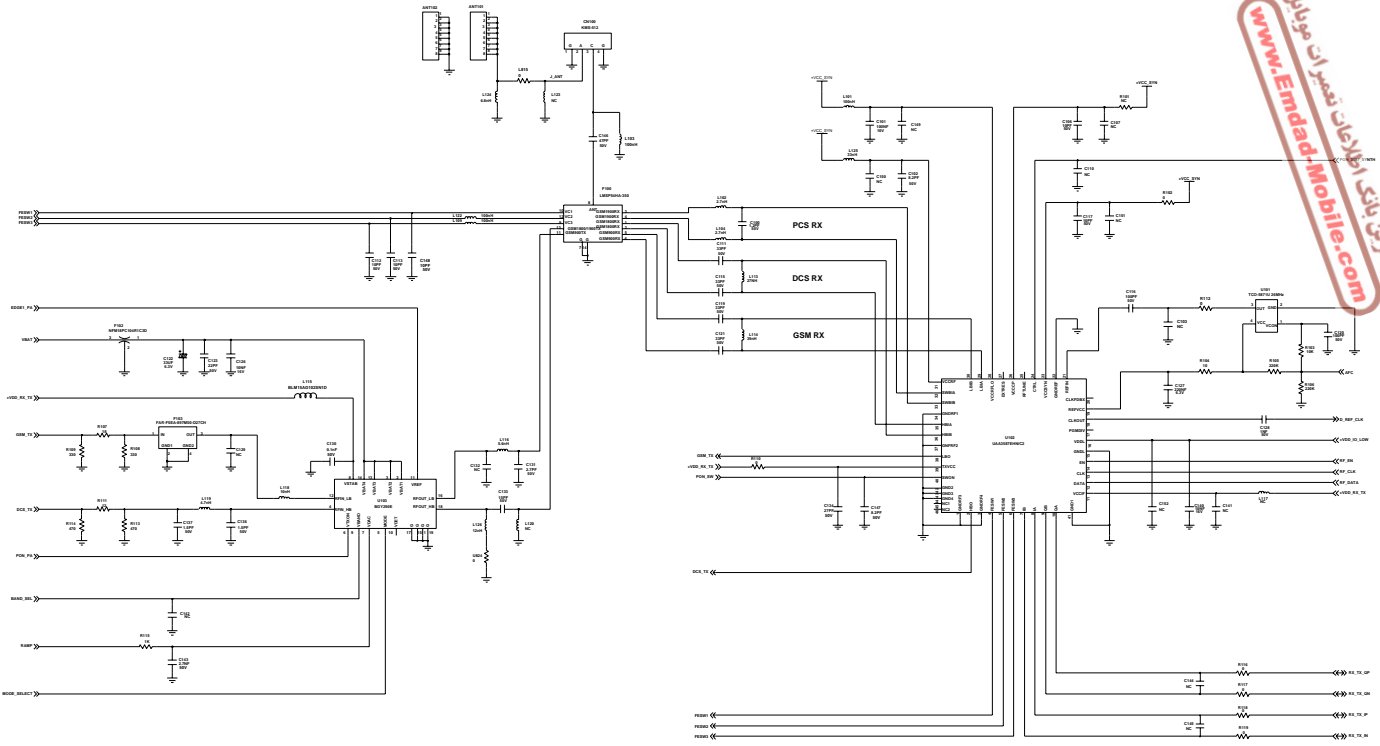

www.EmadMobile.com

www.EmadMobile.com

CN200

	H	L
J_SEL	ARM0	DSP
TRST	TRACE	NORMAL

J-TAG 32 PINS

MEMORY
 (256M NOR x 1G NAND x 256M U1RAM)

MULTIMEDIA CHIP (CL851S64)

BLUE TOOTH

AUDIO_SEL	
H	MAIN - EARPHONE
	CODEC - LOUD SPK
L	CODEC - EARPHONE
	MAIN - LOUD SPK

AMP_EN	
H	AMP ON
L	AMP OFF

STEREO SPEAKER