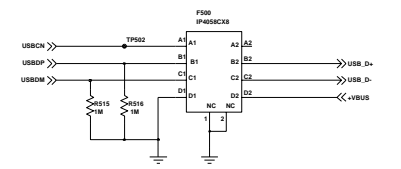

Digital External Interface

THERMISTER

T-FLASH

BATTERY CHARGING

MICROPHONE

MIC_SEL	
H	EARPHONE MIC
L	MAIN MIC

KEY_LED

FLIP	
H	SLIDE UP
L	SLIDE DOWN

KEY_MAP

VOLUME_KEY

CAMERA_KEY

CAMERA

CAM FLASH

B'D CONNECTOR

www.SamSung-Mobile.com

CODEC_EN	
H	CODEC ON
L	CODEC OFF