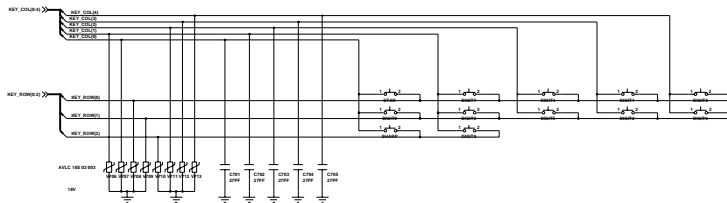

KEY_MAP

VOLUME_KEY

CAMERA_KEY

CAMERA

CAM FLASH

B'D CONNECTOR

www.SamSung-Mobile.com