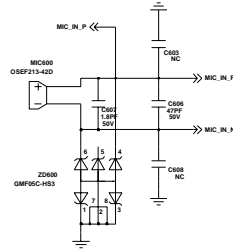

Digital External Interface

THERMISTER

T-FLASH

BATTERY CHARGING

MICROPHONE

MIC_SEL	
H	EARPHONE MIC
L	MAIN MIC

KEY_LED

FLIP	
H	SLIDE UP
L	SLIDE DOWN

KEY_MAP

VOLUME_KEY

CAMERA_KEY

CAMERA

CAM FLASH

B'D CONNECTOR

www.SamSung-Mobile.com

CODEC_EN	
H	CODEC ON
L	CODEC OFF