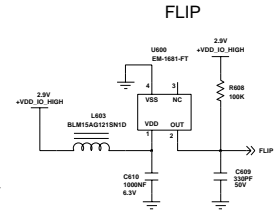

Digital External Interface

THERMISTER

T-FLASH

BATTERY CHARGING

MICROPHONE

MIC_SEL	
H	EARPHONE MIC
L	MAIN MIC

KEY_LED

FLIP	
H	SLIDE UP
L	SLIDE DOWN

KEY_MAP

VOLUME_KEY

CAMERA_KEY

CAMERA

CAM FLASH

B'D CONNECTOR

www.SamSung-Mobile.com

CODEC_EN	
H	CODEC ON
L	CODEC OFF