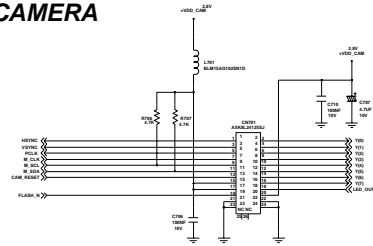

KEY_MAP

VOLUME_KEY

CAMERA_KEY

CAMERA

CAM FLASH

B'D CONNECTOR

www.SamSung-Mobile.com

CODEC_EN	
H	CODEC ON
L	CODEC OFF