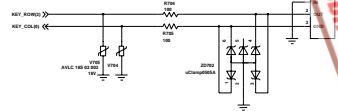

Digital External Interface

THERMISTER

T-FLASH

BATTERY CHARGING

MICROPHONE

MIC_SEL	
H	EARPHONE MIC
L	MAIN MIC

KEY_LED

FLIP	
H	SLIDE UP
L	SLIDE DOWN

KEY_MAP

VOLUME_KEY

CAMERA_KEY

CAMERA

CAM FLASH

B'D CONNECTOR

www.SamSung-Mobile.com

CODEC_EN	
H	CODEC ON
L	CODEC OFF