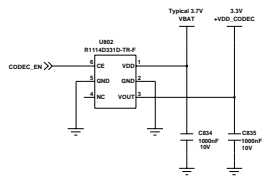

KEY_MAP

VOLUME_KEY

CAMERA_KEY

CAMERA

CAM FLASH

B'D CONNECTOR

www.SamSung-Mobile.com

CODEC_EN	
H	CODEC ON
L	CODEC OFF

AUDIO_SEL	
H	MAIN - EARPHONE
	CODEC - LOUD SPK
L	CODEC - EARPHONE
	MAIN - LOUD SPK

AMP_EN	
H	AMP ON
L	AMP OFF

STEREO SPEAKER