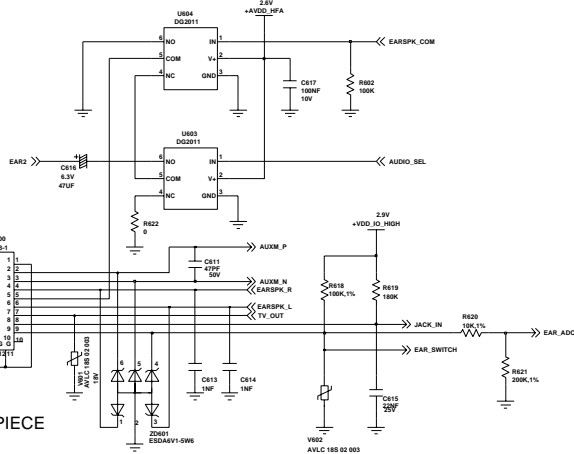

MICROPHONE

MIC_SEL	
H	EARPHONE MIC
L	MAIN MIC

KEY_LED

FLIP	
H	SLIDE UP
L	SLIDE DOWN