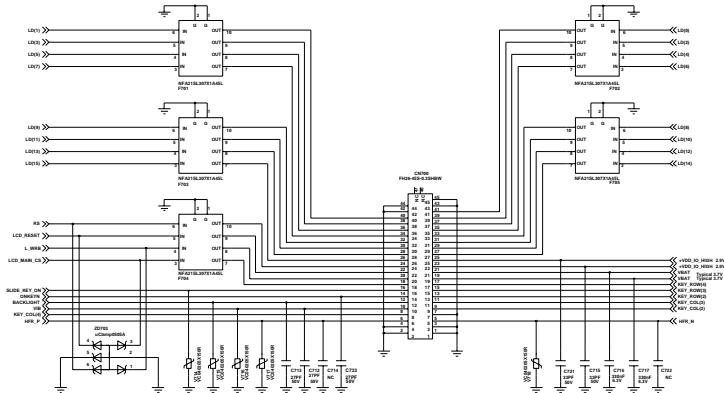

KEY_MAP

VOLUME_KEY

CAMERA_KEY

CAMERA

CAM FLASH

B'D CONNECTOR

www.SamSung-Mobile.com

CODEC_EN	
H	CODEC ON
L	CODEC OFF

AUDIO_SEL	
H	MAIN - EARPHONE
	CODEC - LOUD SPK
L	CODEC - EARPHONE
	MAIN - LOUD SPK

AMP_EN	
H	AMP ON
L	AMP OFF

STEREO SPEAKER