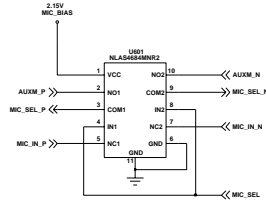

Digital External Interface

THERMISTER

T-FLASH

BATTERY CHARGING

MICROPHONE

MIC_SEL	
H	EARPHONE MIC
L	MAIN MIC

KEY_LED

FLIP	
H	SLIDE UP
L	SLIDE DOWN

KEY_MAP

VOLUME_KEY

CAMERA_KEY

CAMERA

CAM FLASH

B'D CONNECTOR

www.SamSung-Mobile.com

CODEC_EN	
H	CODEC ON
L	CODEC OFF