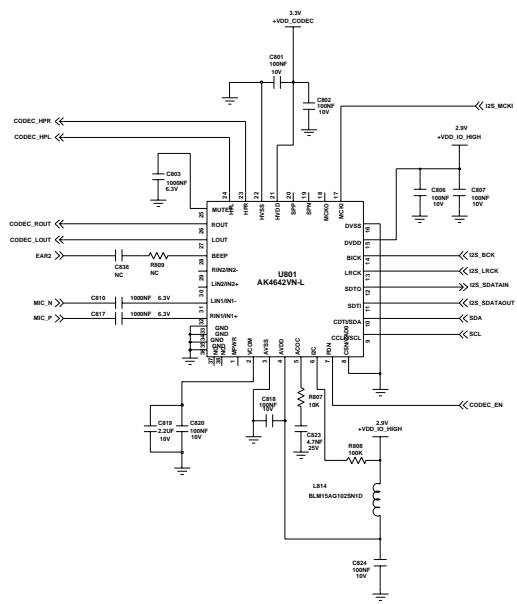

KEY_MAP

VOLUME_KEY

CAMERA_KEY

CAMERA

CAM FLASH

B'D CONNECTOR

www.SamSung-Mobile.com

CODEC_EN	
H	CODEC ON
L	CODEC OFF

AUDIO_SEL	
H	MAIN - EARPHONE
	CODEC - LOUD SPK
L	CODEC - EARPHONE
	MAIN - LOUD SPK

AMP_EN	
H	AMP ON
L	AMP OFF

STEREO SPEAKER