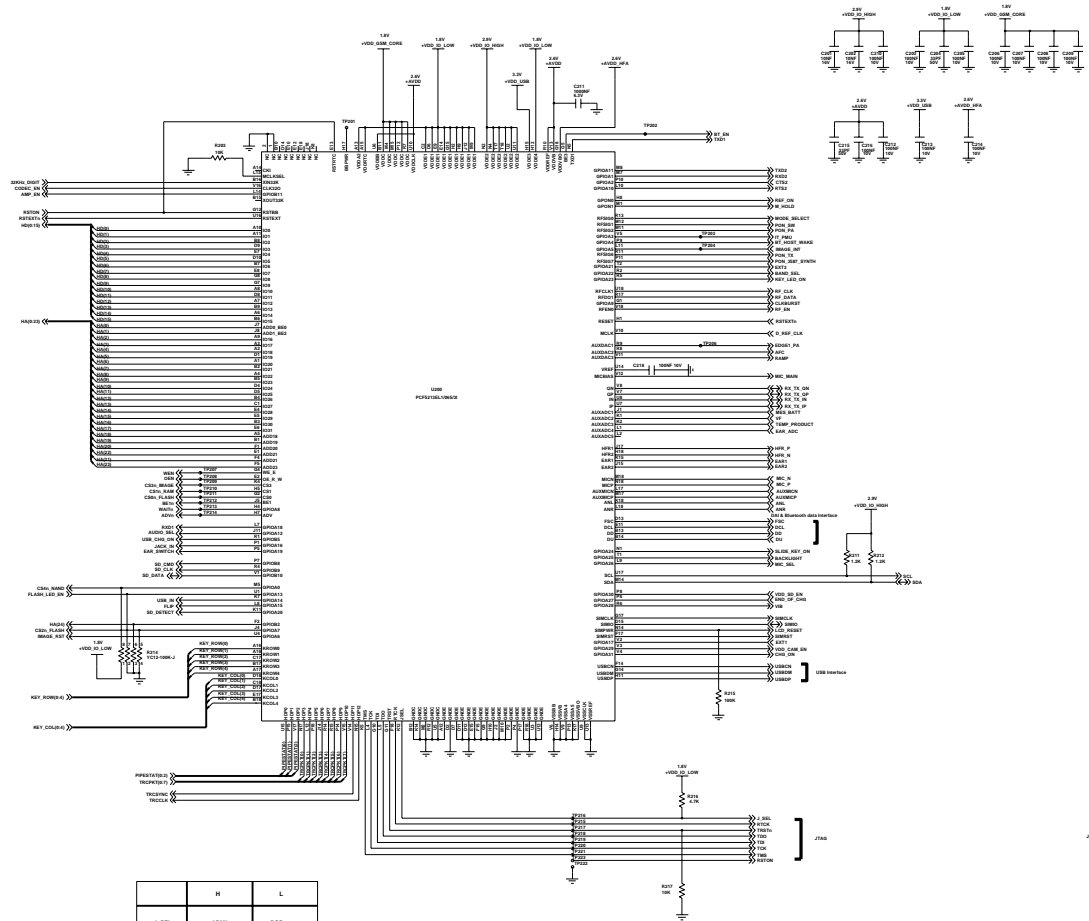

www.EmadMobile.com

www.EmadMobile.com

CN200

	H	L
J_SEL	ARM0	DSP
TRST	TRACE	NORMAL

J-TAG 32 PINS

MEMORY
 (256M NOR x 1G NAND x 256M U1RAM)

MULTIMEDIA CHIP (CL851S64)

BLUE TOOTH