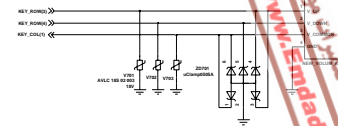

VOLUME_KEY