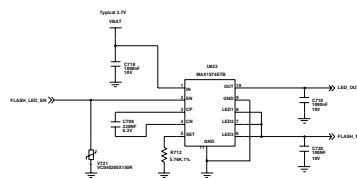

KEY_MAP

VOLUME_KEY

CAMERA_KEY

CAMERA

CAM FLASH

B'D CONNECTOR

www.SamSung-Mobile.com

CODEC_EN	
H	CODEC ON
L	CODEC OFF

AUDIO_SEL	
H	MAIN - EARPHONE
	CODEC - LOUD SPK
L	CODEC - EARPHONE
	MAIN - LOUD SPK

AMP_EN	
H	AMP ON
L	AMP OFF

STEREO SPEAKER