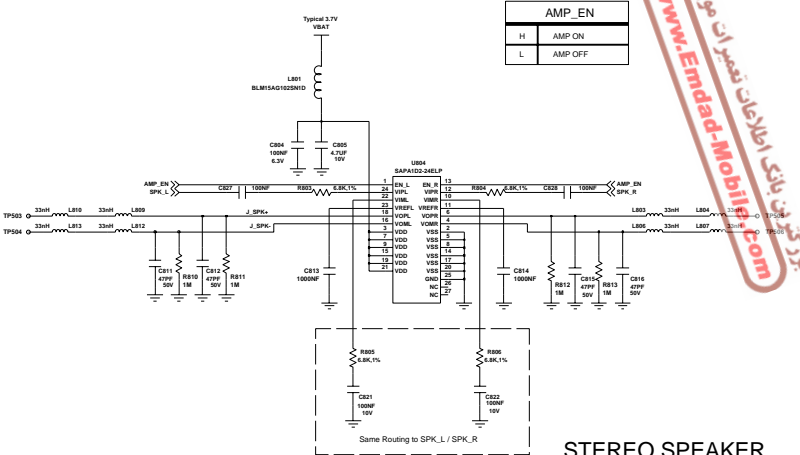

KEY_MAP

VOLUME_KEY

CAMERA_KEY

CAMERA

CAM FLASH

B'D CONNECTOR

www.SamSung-Mobile.com

CODEC_EN	
H	CODEC ON
L	CODEC OFF

AUDIO_SEL	
H	MAIN - EARPHONE
	CODEC - LOUD SPK
L	CODEC - EARPHONE
	MAIN - LOUD SPK

AMP_EN	
H	AMP ON
L	AMP OFF

STEREO SPEAKER