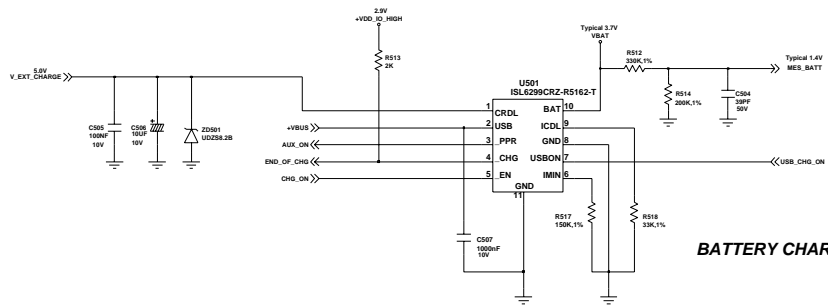

BATTERY CHARGING