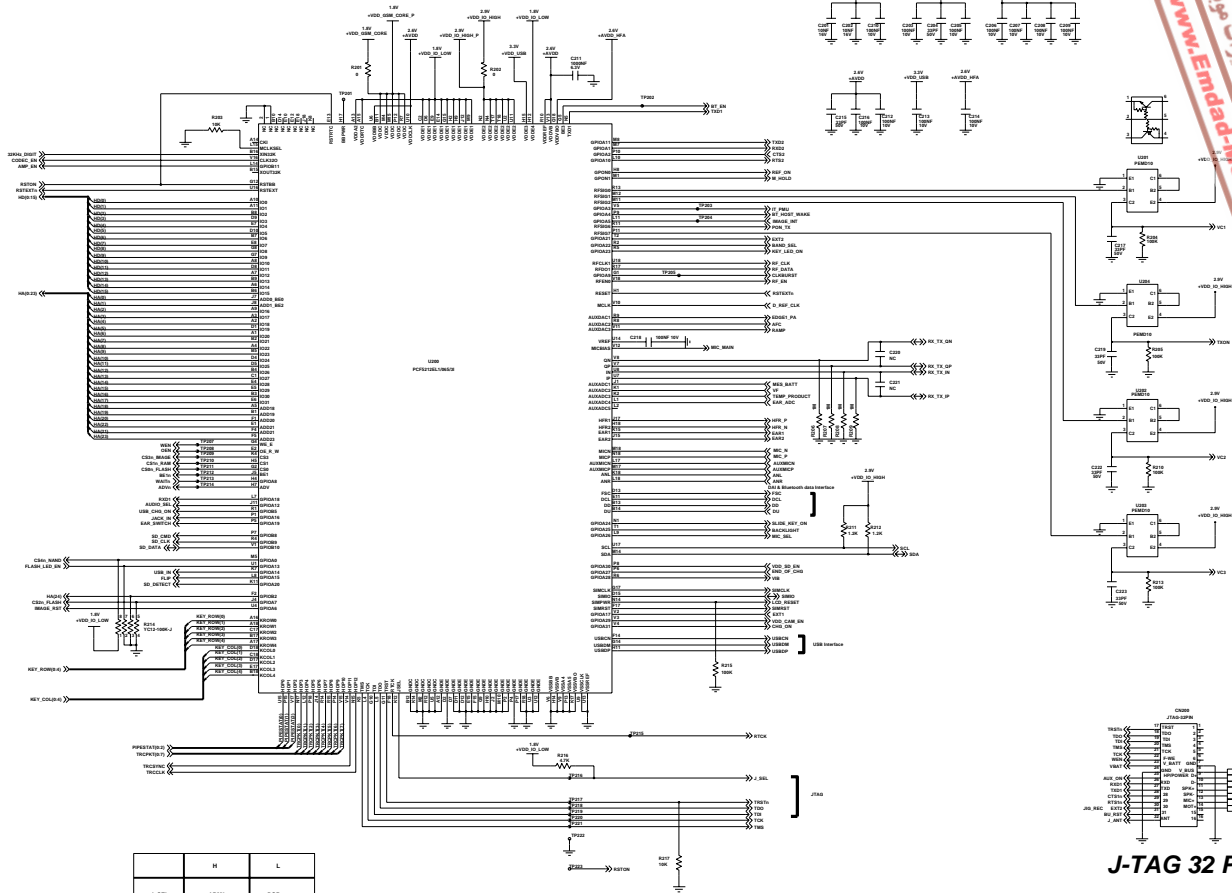

www.EmadMobile.com
www.EmadMobile.com

	VCC	VDD	VCC	VCC
RF3000(1)	H	L	L	L
RF3000(2)	L	H	L	L
RF3000(3)	L	L	L	L
RF3000(4)	L	L	L	L
RF3000(5)	L	L	H	H

LDO

DC/DC Down Converter(1.875Volt)

PCB_HOLE

VCC_PA_TX	2.8V
VCC_PA_TX_2	2.8V
VCC_PA_TX_3	2.8V
VCC_PA_TX_4	2.8V
VCC_PA_TX_5	2.8V
VCC_PA_TX_6	2.8V
VCC_PA_TX_7	2.8V
VCC_PA_TX_8	2.8V
VCC_PA_TX_9	2.8V
BTTON	
P1_PMG	
ON/OFF	
VCC_PA_TX	2.8V
VCC_PA_TX_2	2.8V
VCC_PA_TX_3	2.8V
VCC_PA_TX_4	2.8V
VCC_PA_TX_5	2.8V
VCC_PA_TX_6	2.8V
VCC_PA_TX_7	2.8V
VCC_PA_TX_8	2.8V
VCC_PA_TX_9	2.8V