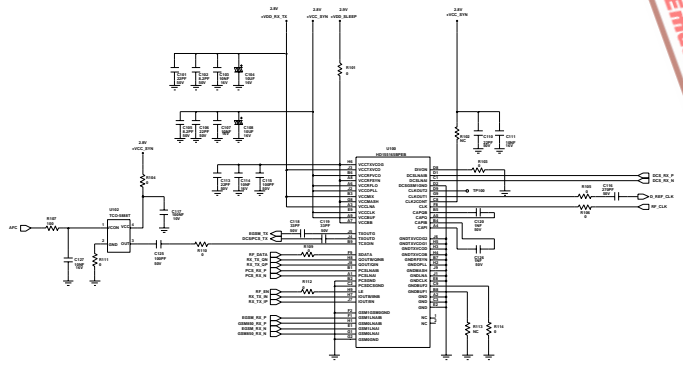

www.EmadMobile.com
www.EmadMobile.com

	VCC	VDD	VCC	VCC
RF3000(1)	H	L	L	L
RF3000(2)	L	H	L	L
RF3000(3)	L	L	L	L
RF3000(4)	L	L	L	L
RF3000(5)	L	L	H	H

LDO

DC/DC Down Converter(1.875Volt)

PCB_HOLE

VCC_PA_TX	2.8V
VCC_PA_TX_2	2.8V
VCC_PA_TX_3	2.8V
VCC_PA_TX_4	2.8V
VCC_PA_TX_5	2.8V
VCC_PA_TX_6	2.8V
VCC_PA_TX_7	2.8V
VCC_PA_TX_8	2.8V
VCC_PA_TX_9	2.8V
BTTON	
P1_PMG	
ON/OFF	
VCC_PA_TX	2.8V
VCC_PA_TX_2	2.8V
VCC_PA_TX_3	2.8V
VCC_PA_TX_4	2.8V
VCC_PA_TX_5	2.8V
VCC_PA_TX_6	2.8V
VCC_PA_TX_7	2.8V
VCC_PA_TX_8	2.8V
VCC_PA_TX_9	2.8V

FLIP

FLIP	
H	SLIDE UP
L	SLIDE DOWN

KEY_MAP

VOLUME_KEY

CAMERA_KEY

CAMERA

CAM FLASH

B'D CONNECTOR