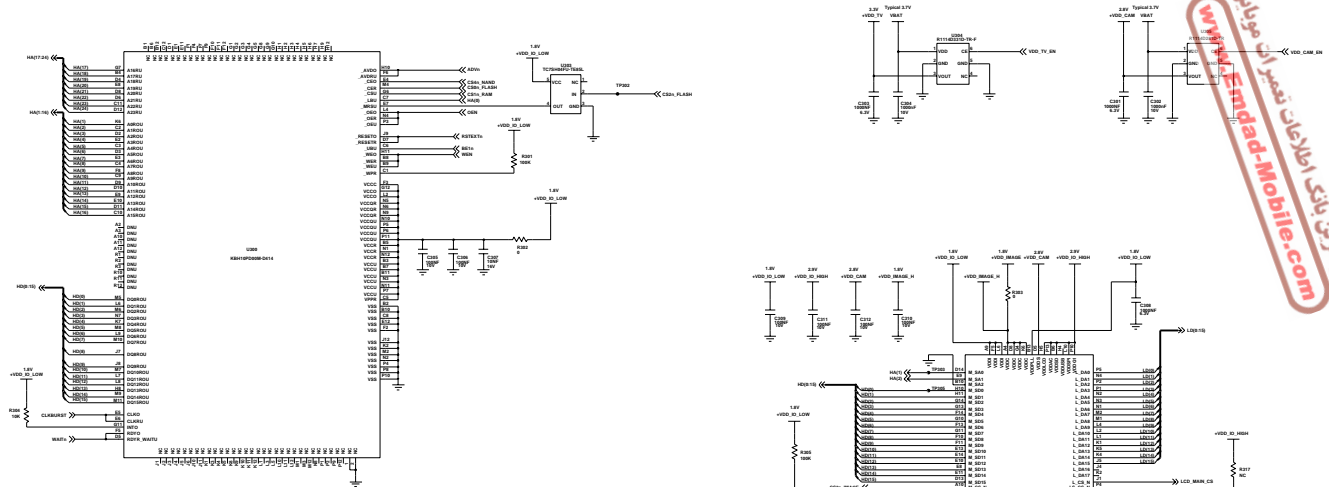

www.EmadMobile.com
www.EmadMobile.com

	VCC	VDD	VCC	VCC
RF3000(1)	H	L	L	L
RF3000(2)	L	H	L	L
RF3000(3)	L	L	L	L
RF3000(4)	L	L	L	L
RF3000(5)	L	L	H	H

LDO

DC/DC Down Converter(1.875Volt)

PCB_HOLE

VCC_PA_TX	2.8V
VCC_PA_TX_2	2.8V
VCC_PA_TX_3	2.8V
VCC_PA_TX_4	2.8V
VCC_PA_TX_5	2.8V
VCC_PA_TX_6	2.8V
VCC_PA_TX_7	2.8V
VCC_PA_TX_8	2.8V
VCC_PA_TX_9	2.8V
BTTON	
P1_PMG	
ON/OFF	
VCC_PA_TX	2.8V
VCC_PA_TX_2	2.8V
VCC_PA_TX_3	2.8V
VCC_PA_TX_4	2.8V
VCC_PA_TX_5	2.8V
VCC_PA_TX_6	2.8V
VCC_PA_TX_7	2.8V
VCC_PA_TX_8	2.8V
VCC_PA_TX_9	2.8V

FLIP

FLIP	
H	SLIDE UP
L	SLIDE DOWN

KEY_MAP

VOLUME_KEY

CAMERA_KEY

CAMERA

CAM FLASH

B'D CONNECTOR