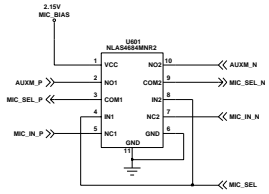

www.EmadMobile.com
www.EmadMobile.com

	VCC	VDD	VCC	VCC
RF3000(1)	H	L	L	L
RF3000(2)	L	H	L	L
RF3000(3)	L	L	L	L
RF3000(4)	L	L	L	L
RF3000(5)	L	L	H	H

LDO

DC/DC Down Converter(1.875Volt)

PCB_HOLE

VCC_PA_TX	2.8V
VCC_PA_TX_2	2.8V
VCC_PA_TX_3	2.8V
VCC_PA_TX_4	2.8V
VCC_PA_TX_5	2.8V
VCC_PA_TX_6	2.8V
VCC_PA_TX_7	2.8V
VCC_PA_TX_8	2.8V
VCC_PA_TX_9	2.8V
BTTON	
P1_PMG	
ON/OFF	
VCC_PA_TX	2.8V
VCC_PA_TX_2	2.8V
VCC_PA_TX_3	2.8V
VCC_PA_TX_4	2.8V
VCC_PA_TX_5	2.8V
VCC_PA_TX_6	2.8V
VCC_PA_TX_7	2.8V
VCC_PA_TX_8	2.8V
VCC_PA_TX_9	2.8V

Digital External Interface

THERMISTER

T-FLASH

BATTERY CHARGING

MICROPHONE

MIC_SEL	
H	EARPHONE MIC
L	MAIN MIC

EARPIECE

KEY_LED

FLIP

FLIP	
H	SLIDE UP
L	SLIDE DOWN

KEY_MAP

VOLUME_KEY

CAMERA_KEY

CAMERA

CAM FLASH

B'D CONNECTOR