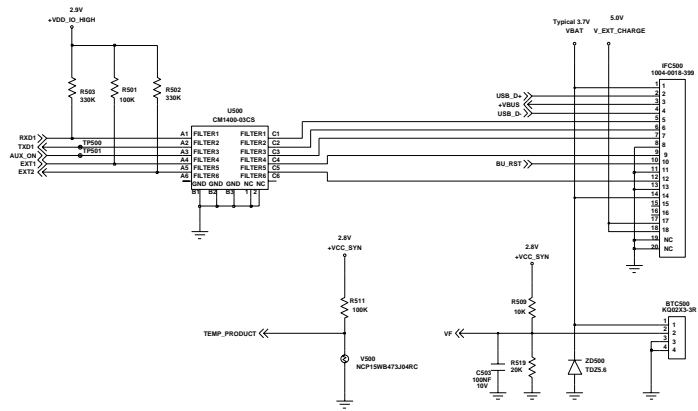

Digital External Interface

THERMISTER