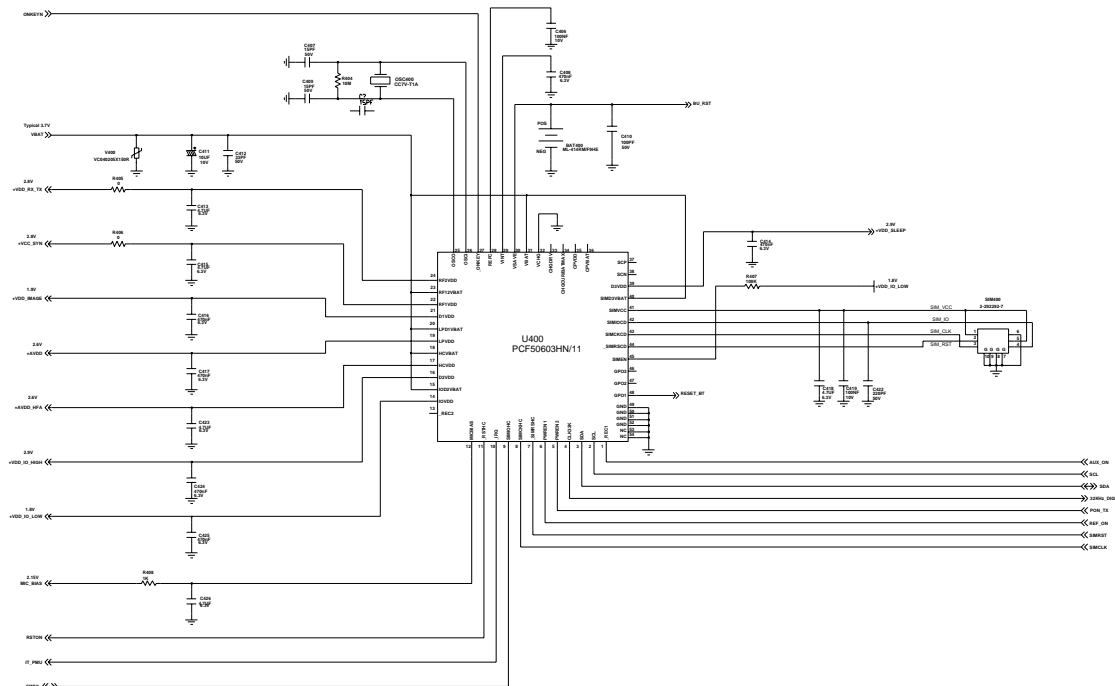

LDO

DC/DC Down Converter(1.875Volt)

PCB_HOLE