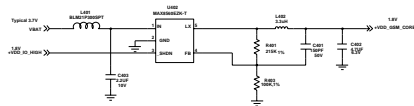

DC/DC Down Converter(1.875Volt)