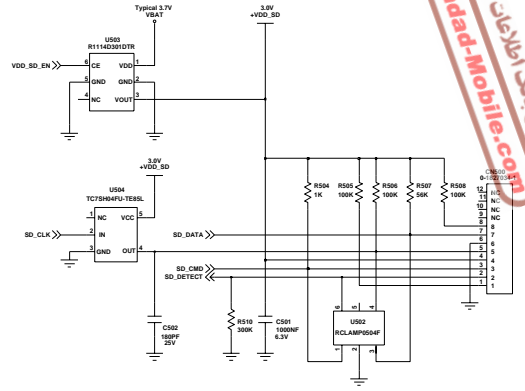

Digital External Interface

THERMISTER

T-FLASH

BATTERY CHARGING