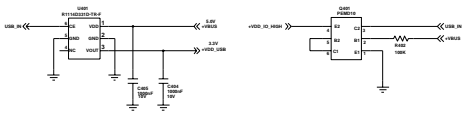

LDO

DC/DC Down Converter(1.875Volt)

PCB_HOLE