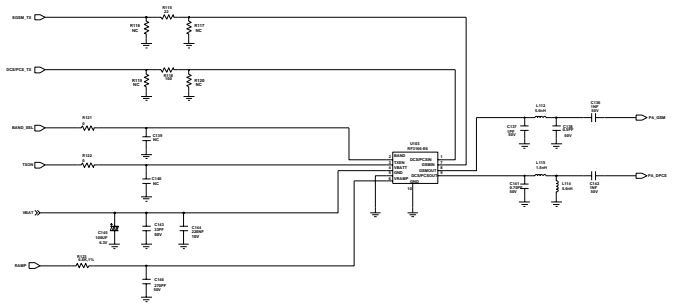

www.EmadMobile.com
www.EmadMobile.com

	VCC	VDD	VCC	VCC
RF3000(1)	H	L	L	L
RF3000(2)	L	H	L	L
RF3000(3)	L	L	L	L
RF3000(4)	L	L	L	L
RF3000(5)	L	L	H	H

LDO

DC/DC Down Converter(1.875Volt)

PCB_HOLE

VCC_PA_TX	2.8V
VCC_PA_TX_2	2.8V
VCC_PA_TX_3	2.8V
VCC_PA_TX_4	2.8V
VCC_PA_TX_5	2.8V
VCC_PA_TX_6	2.8V
VCC_PA_TX_7	2.8V
VCC_PA_TX_8	2.8V
VCC_PA_TX_9	2.8V
BTTON	
P1_PMG	
ON/OFF	
VCC_PA_TX	2.8V
VCC_PA_TX_2	2.8V
VCC_PA_TX_3	2.8V
VCC_PA_TX_4	2.8V
VCC_PA_TX_5	2.8V
VCC_PA_TX_6	2.8V
VCC_PA_TX_7	2.8V
VCC_PA_TX_8	2.8V
VCC_PA_TX_9	2.8V

FLIP

FLIP	
H	SLIDE UP
L	SLIDE DOWN

KEY_MAP

VOLUME_KEY

CAMERA_KEY

CAMERA

CAM FLASH

B'D CONNECTOR