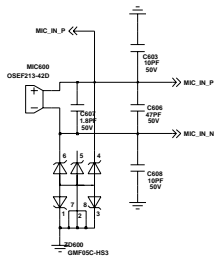

www.EmadMobile.com
www.EmadMobile.com

	VCC	VDD	VCC	VCC
RF3000(1)	H	L	L	L
RF3000(2)	L	H	L	L
RF3000(3)	L	L	L	L
RF3000(4)	L	L	L	L
RF3000(5)	L	L	H	H

LDO

DC/DC Down Converter(1.875Volt)

PCB_HOLE

VCC_PA_TX	2.8V
VCC_PA_TX_2	2.8V
VCC_PA_TX_3	2.8V
VCC_PA_TX_4	2.8V
VCC_PA_TX_5	2.8V
VCC_PA_TX_6	2.8V
VCC_PA_TX_7	2.8V
VCC_PA_TX_8	2.8V
VCC_PA_TX_9	2.8V
BTTON	
P1_PMG	
ON/OFF	
VCC_PA_TX	2.8V
VCC_PA_TX_2	2.8V
VCC_PA_TX_3	2.8V
VCC_PA_TX_4	2.8V
VCC_PA_TX_5	2.8V
VCC_PA_TX_6	2.8V
VCC_PA_TX_7	2.8V
VCC_PA_TX_8	2.8V
VCC_PA_TX_9	2.8V

Digital External Interface

THERMISTER

T-FLASH

BATTERY CHARGING

MICROPHONE

MIC_SEL	
H	EARPHONE MIC
L	MAIN MIC

EARPIECE

KEY_LED

FLIP

FLIP	
H	SLIDE UP
L	SLIDE DOWN

KEY_MAP

VOLUME_KEY

CAMERA_KEY

CAMERA

CAM FLASH

B'D CONNECTOR