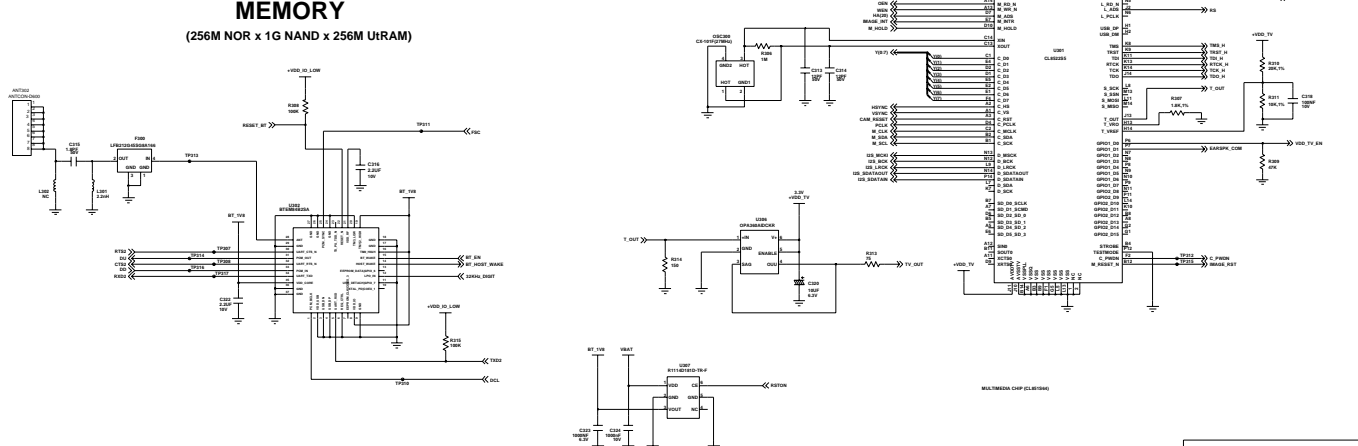

www.EmadMobile.com
www.EmadMobile.com

	VCC	VDD	VCC	VCC
RF3000(1)	H	L	L	L
RF3000(2)	L	H	L	L
RF3000(3)	L	L	L	L
RF3000(4)	L	L	L	L
RF3000(5)	L	L	H	H

LDO

DC/DC Down Converter(1.875Volt)

PCB_HOLE

VCC_PA_TX	2.8V
VCC_PA_TX_2	2.8V
VCC_PA_TX_3	2.8V
VCC_PA_TX_4	2.8V
VCC_PA_TX_5	2.8V
VCC_PA_TX_6	2.8V
VCC_PA_TX_7	2.8V
VCC_PA_TX_8	2.8V
VCC_PA_TX_9	2.8V
BTTON	
P1_PMG	
ON/OFF	
VCC_PA_TX	2.8V
VCC_PA_TX_2	2.8V
VCC_PA_TX_3	2.8V
VCC_PA_TX_4	2.8V
VCC_PA_TX_5	2.8V
VCC_PA_TX_6	2.8V
VCC_PA_TX_7	2.8V
VCC_PA_TX_8	2.8V
VCC_PA_TX_9	2.8V