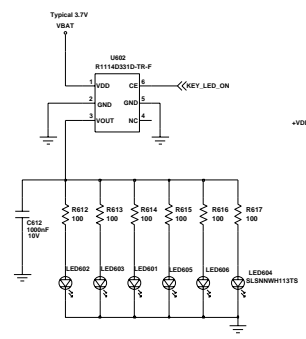

MIC_SEL	
H	EARPHONE MIC
L	MAIN MIC

KEY_LED

FLIP	
H	SLIDE UP
L	SLIDE DOWN