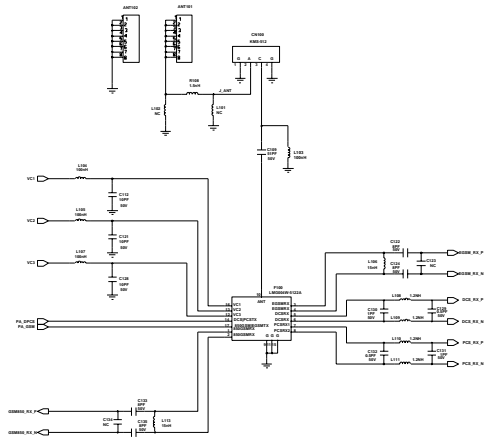

www.EmadMobile.com
www.EmadMobile.com

	VCC	VDD	VCC	VCC
RF3000(1)	H	L	L	L
RF3000(2)	L	H	L	L
RF3000(3)	L	L	L	L
RF3000(4)	L	L	L	L
RF3000(5)	L	L	H	H

LDO

DC/DC Down Converter(1.875Volt)

PCB_HOLE

VCC_PA_TX	2.8V
VCC_PA_TX_2	2.8V
VCC_PA_TX_3	2.8V
VCC_PA_TX_4	2.8V
VCC_PA_TX_5	2.8V
VCC_PA_TX_6	2.8V
VCC_PA_TX_7	2.8V
VCC_PA_TX_8	2.8V
VCC_PA_TX_9	2.8V
BTTON	
P1_PMG	
ON/OFF	
VCC_PA_TX	2.8V
VCC_PA_TX_2	2.8V
VCC_PA_TX_3	2.8V
VCC_PA_TX_4	2.8V
VCC_PA_TX_5	2.8V
VCC_PA_TX_6	2.8V
VCC_PA_TX_7	2.8V
VCC_PA_TX_8	2.8V
VCC_PA_TX_9	2.8V

FLIP

FLIP	
H	SLIDE UP
L	SLIDE DOWN

KEY_MAP

VOLUME_KEY

CAMERA_KEY

CAMERA

CAM FLASH

B'D CONNECTOR