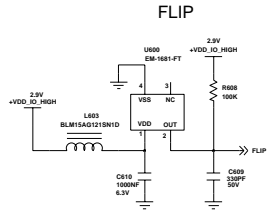

www.EmadMobile.com
www.EmadMobile.com

	VCC	VDD	VCC	VCC
RF3000(1)	H	L	L	L
RF3000(2)	L	H	L	L
RF3000(3)	L	L	L	L
RF3000(4)	L	L	L	L
RF3000(5)	L	L	H	H

LDO

DC/DC Down Converter(1.875Volt)

PCB_HOLE

VCC_PA_TX	2.8V
VCC_PA_TX_2	2.8V
VCC_PA_TX_3	2.8V
VCC_PA_TX_4	2.8V
VCC_PA_TX_5	2.8V
VCC_PA_TX_6	2.8V
VCC_PA_TX_7	2.8V
VCC_PA_TX_8	2.8V
VCC_PA_TX_9	2.8V
BTTON	
P1_PMG	
ON/OFF	
VCC_PA_TX	2.8V
VCC_PA_TX_2	2.8V
VCC_PA_TX_3	2.8V
VCC_PA_TX_4	2.8V
VCC_PA_TX_5	2.8V
VCC_PA_TX_6	2.8V
VCC_PA_TX_7	2.8V
VCC_PA_TX_8	2.8V
VCC_PA_TX_9	2.8V

Digital External Interface

THERMISTER

T-FLASH

BATTERY CHARGING

MICROPHONE

MIC_SEL	
H	EARPHONE MIC
L	MAIN MIC

EARPIECE

KEY_LED

FLIP

FLIP	
H	SLIDE UP
L	SLIDE DOWN

KEY_MAP

VOLUME_KEY

CAMERA_KEY

CAMERA

CAM FLASH

B'D CONNECTOR