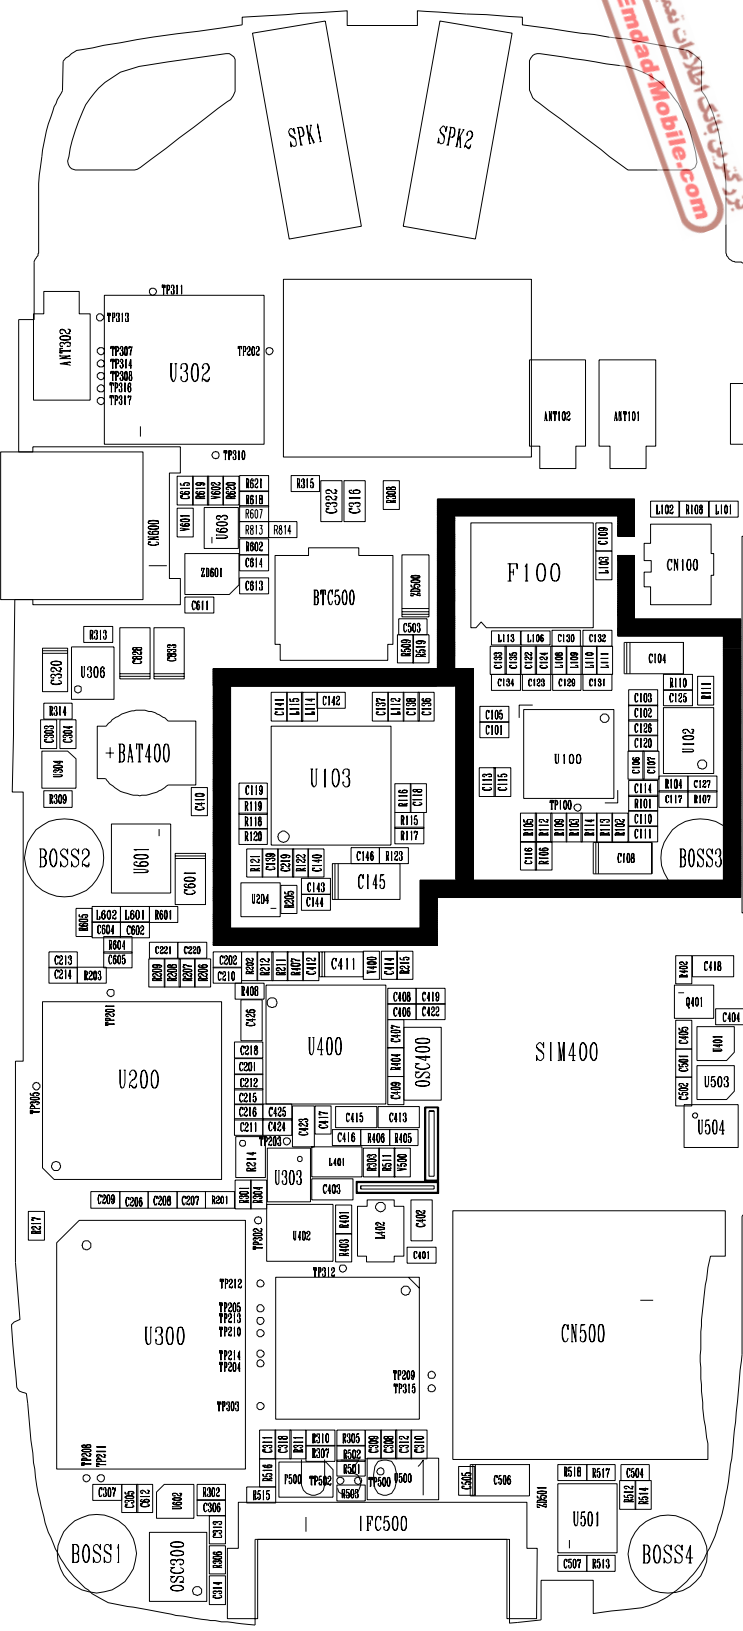

www.EmadMobile.com
www.EmadMobile.com

	VCC	VDD	VCC	VCC
RF3000(1)	H	L	L	L
RF3000(2)	L	H	L	L
RF3000(3)	L	L	L	L
RF3000(4)	L	L	L	L
RF3000(5)	L	L	H	H

LDO

DC/DC Down Converter(1.875Volt)

PCB_HOLE

VCC_PA_TX	2.8V
VCC_PA_TX_2	2.8V
VCC_PA_TX_3	2.8V
VCC_PA_TX_4	2.8V
VCC_PA_TX_5	2.8V
VCC_PA_TX_6	2.8V
VCC_PA_TX_7	2.8V
VCC_PA_TX_8	2.8V
VCC_PA_TX_9	2.8V
BTTON	
P1_PMG	
ON/OFF	
VCC_PA_TX	2.8V
VCC_PA_TX_2	2.8V
VCC_PA_TX_3	2.8V
VCC_PA_TX_4	2.8V
VCC_PA_TX_5	2.8V
VCC_PA_TX_6	2.8V
VCC_PA_TX_7	2.8V
VCC_PA_TX_8	2.8V
VCC_PA_TX_9	2.8V

FLIP

FLIP	
H	SLIDE UP
L	SLIDE DOWN

KEY_MAP

VOLUME_KEY

CAMERA_KEY

CAMERA

CAM FLASH

B'D CONNECTOR