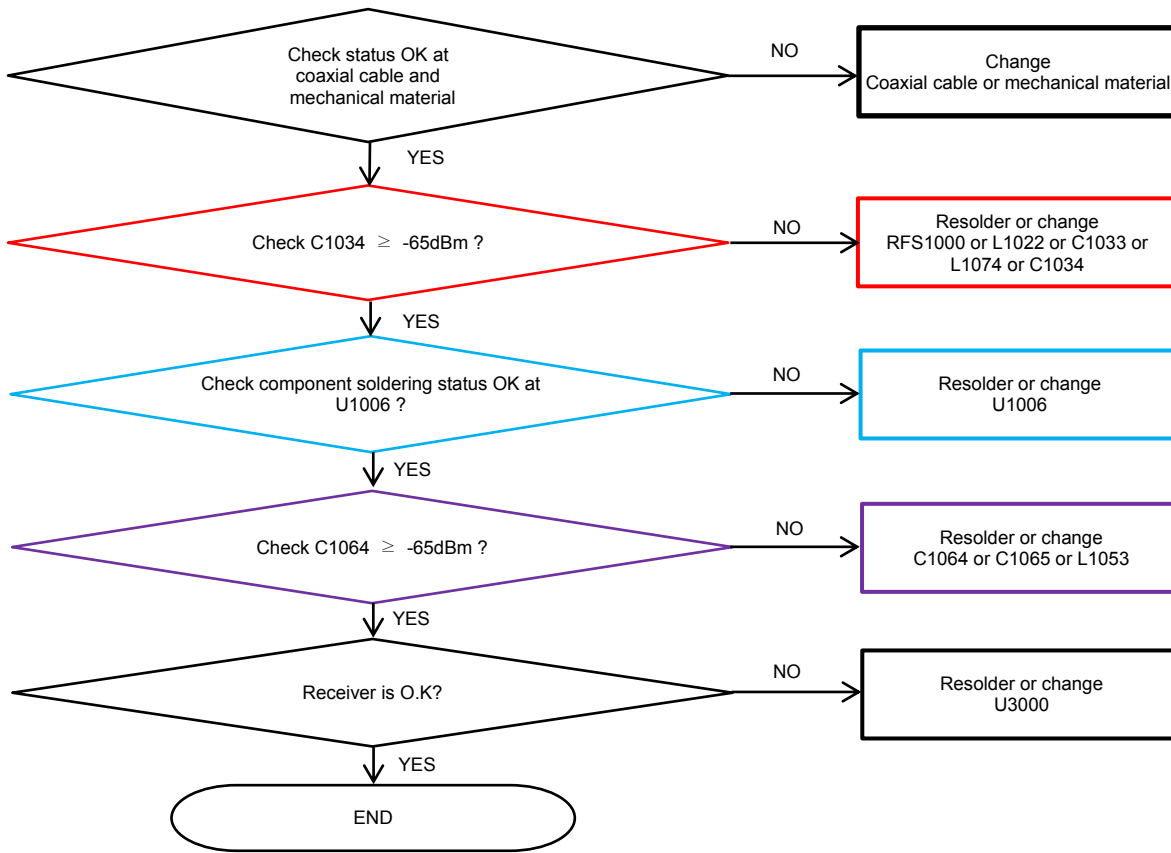

8. Level 3 Repair

8-4-24. LTE B7/38/40/41 PRx