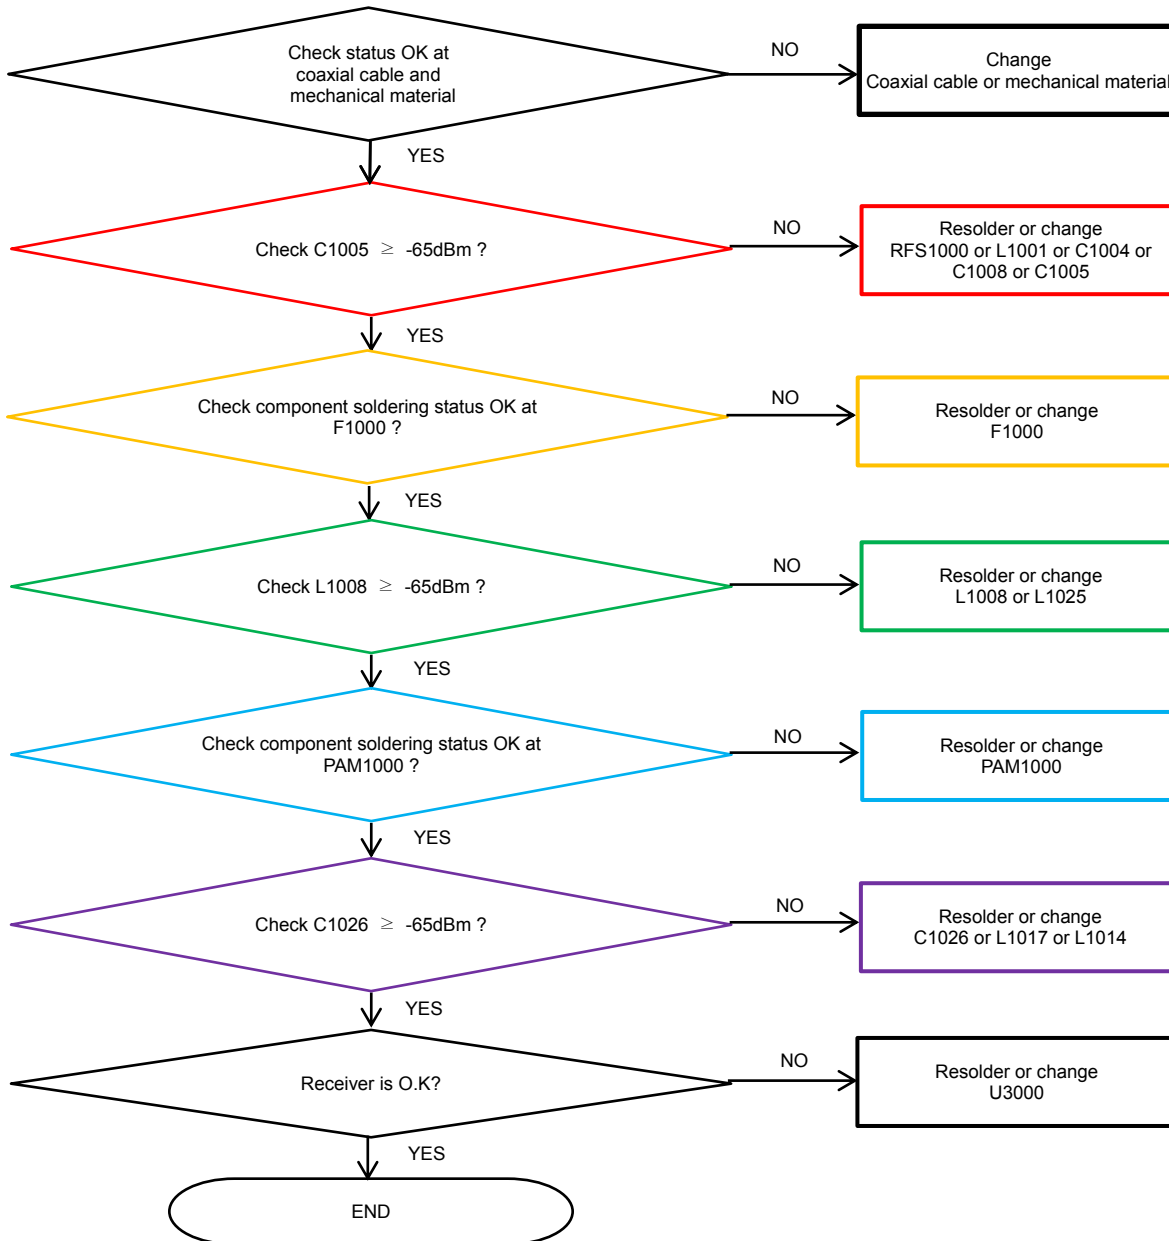

8. Level 3 Repair

8-4-19. 10M FRONT CAMERA

8. Level 3 Repair

8-4-20. TSP

8. Level 3 Repair

8-4-21. Motor

8. Level 3 Repair

8-4-22. DeX Station

8. Level 3 Repair

8-4-23. GSM 850/900, WCDMA B5/8, LTE B5/8/12/13/17/18/19/20/26/28 PRx

8. Level 3 Repair

8-4-24. LTE B7/38/40/41 PRx

8. Level 3 Repair

8-4-25. DCS1800/PCS1900, WCDMA B2, LTE B2/3/25 PRx

8. Level 3 Repair