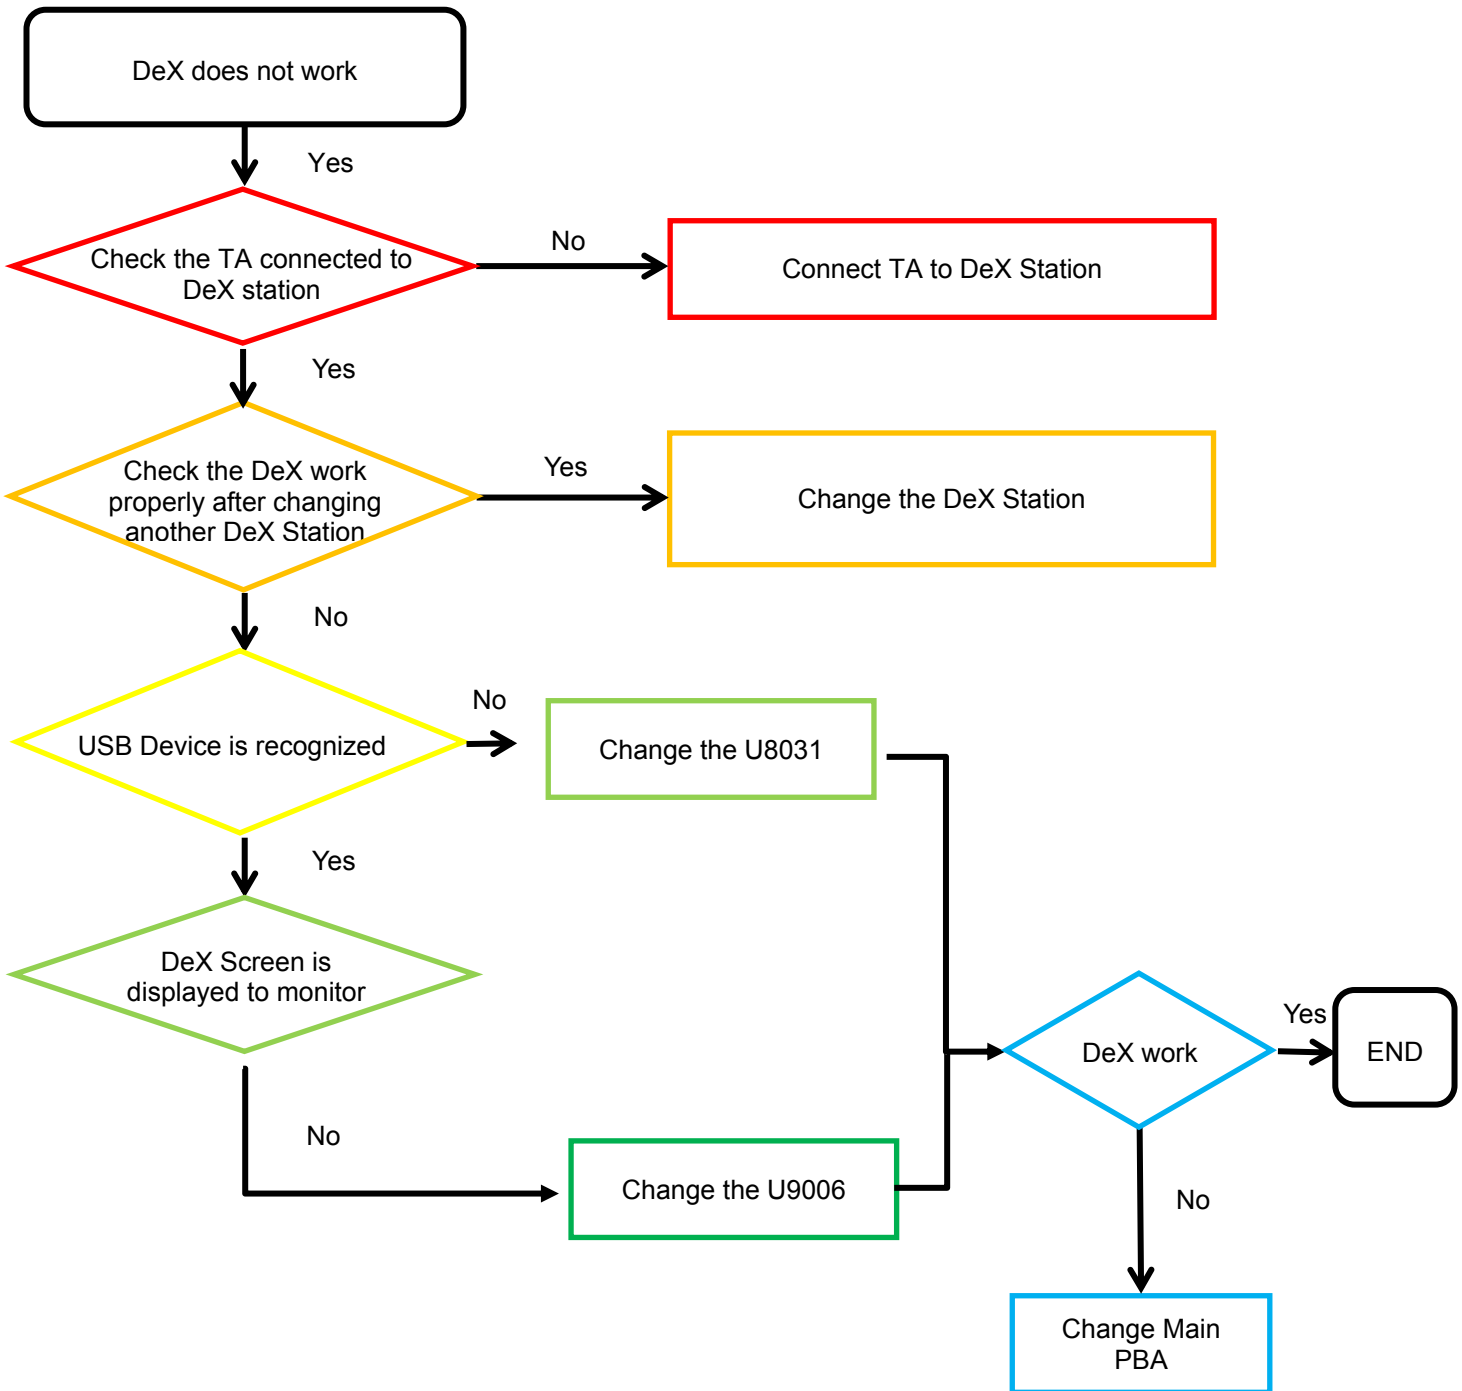

8. Level 3 Repair

8-4-19. 10M FRONT CAMERA

8. Level 3 Repair

8-4-20. TSP

8. Level 3 Repair

8-4-21. Motor

8. Level 3 Repair

8-4-22. DeX Station