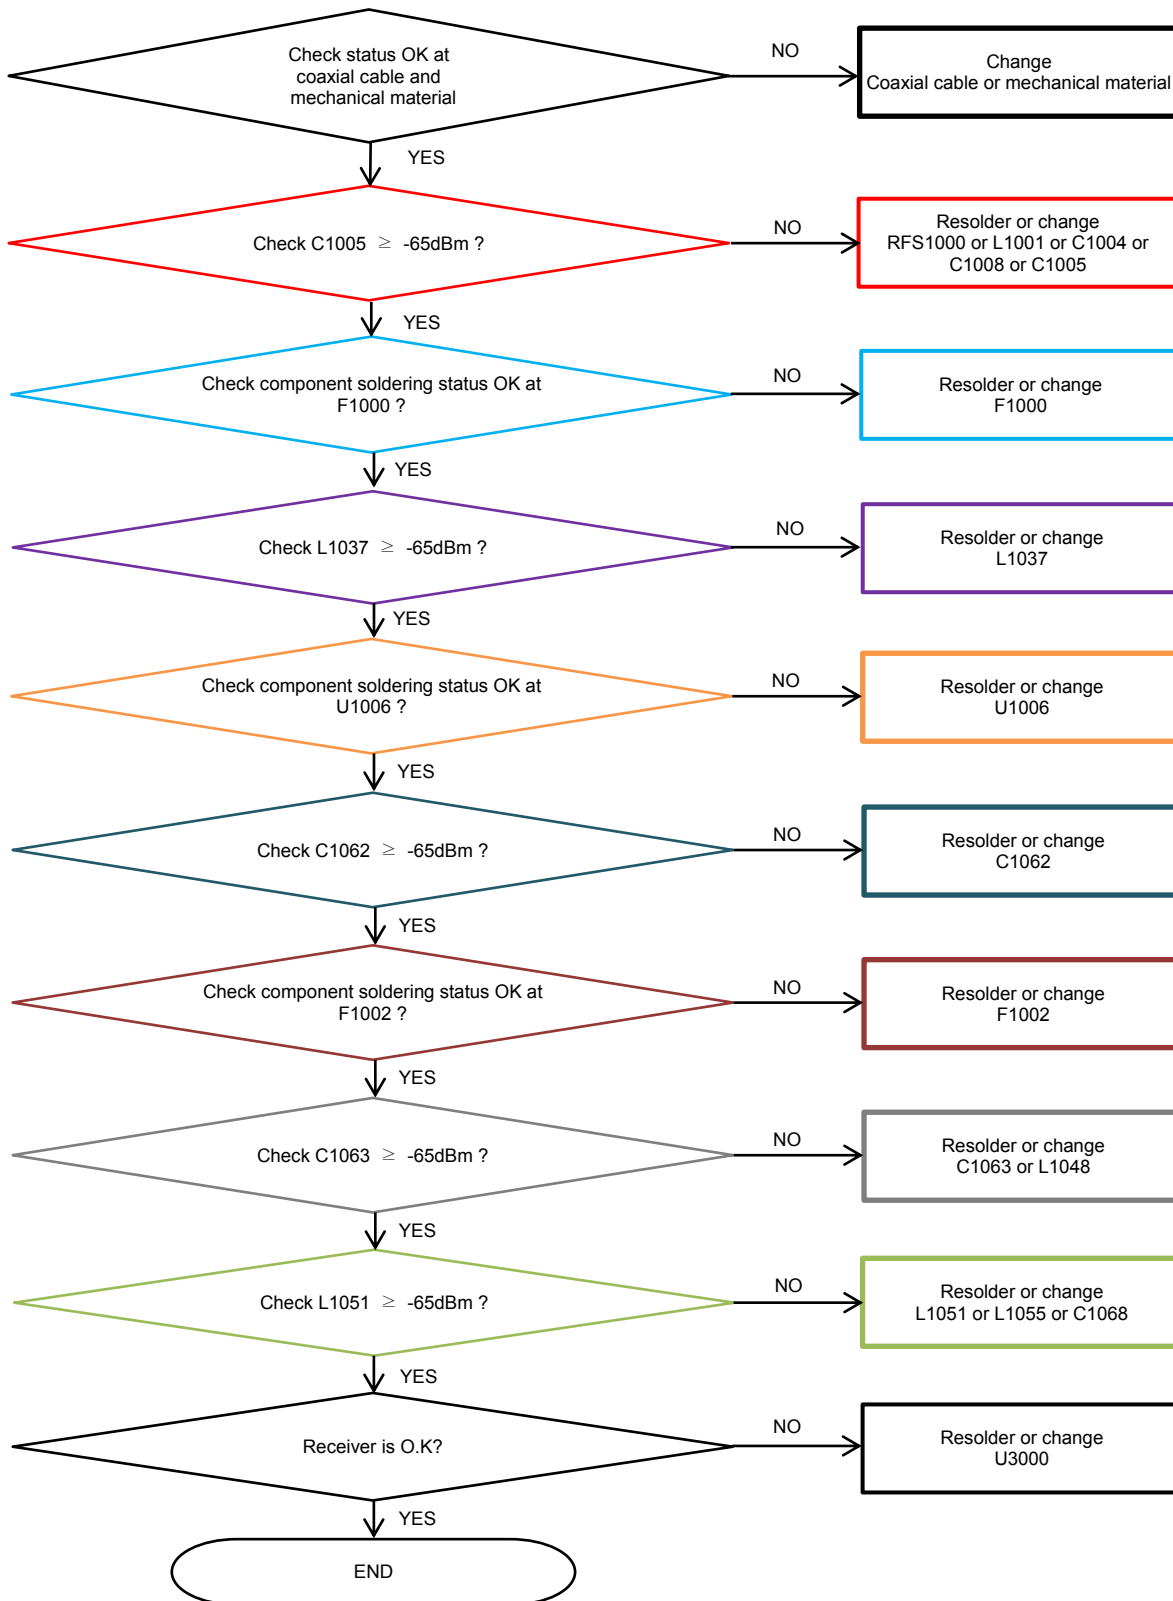

8. Level 3 Repair

8-4-23. GSM 850/900, WCDMA B5/8, LTE B5/8/12/13/17/18/19/20/26/28 PRx

8. Level 3 Repair

8-4-24. LTE B7/38/40/41 PRx

8. Level 3 Repair

8-4-25. DCS1800/PCS1900, WCDMA B2, LTE B2/3/25 PRx

8. Level 3 Repair

8-4-26. WCDMA B1/4, TDSCDMA B39, LTE B1/4/39/66 PRx

8. Level 3 Repair

8-4-27. TDSCDMA B34 PRx

Confidential and proprietary-the contents in this service guide subject to change without prior notice

Distribution, transmission, or infringement of any content or data from this document without Samsung's written authorization is strictly prohibited.