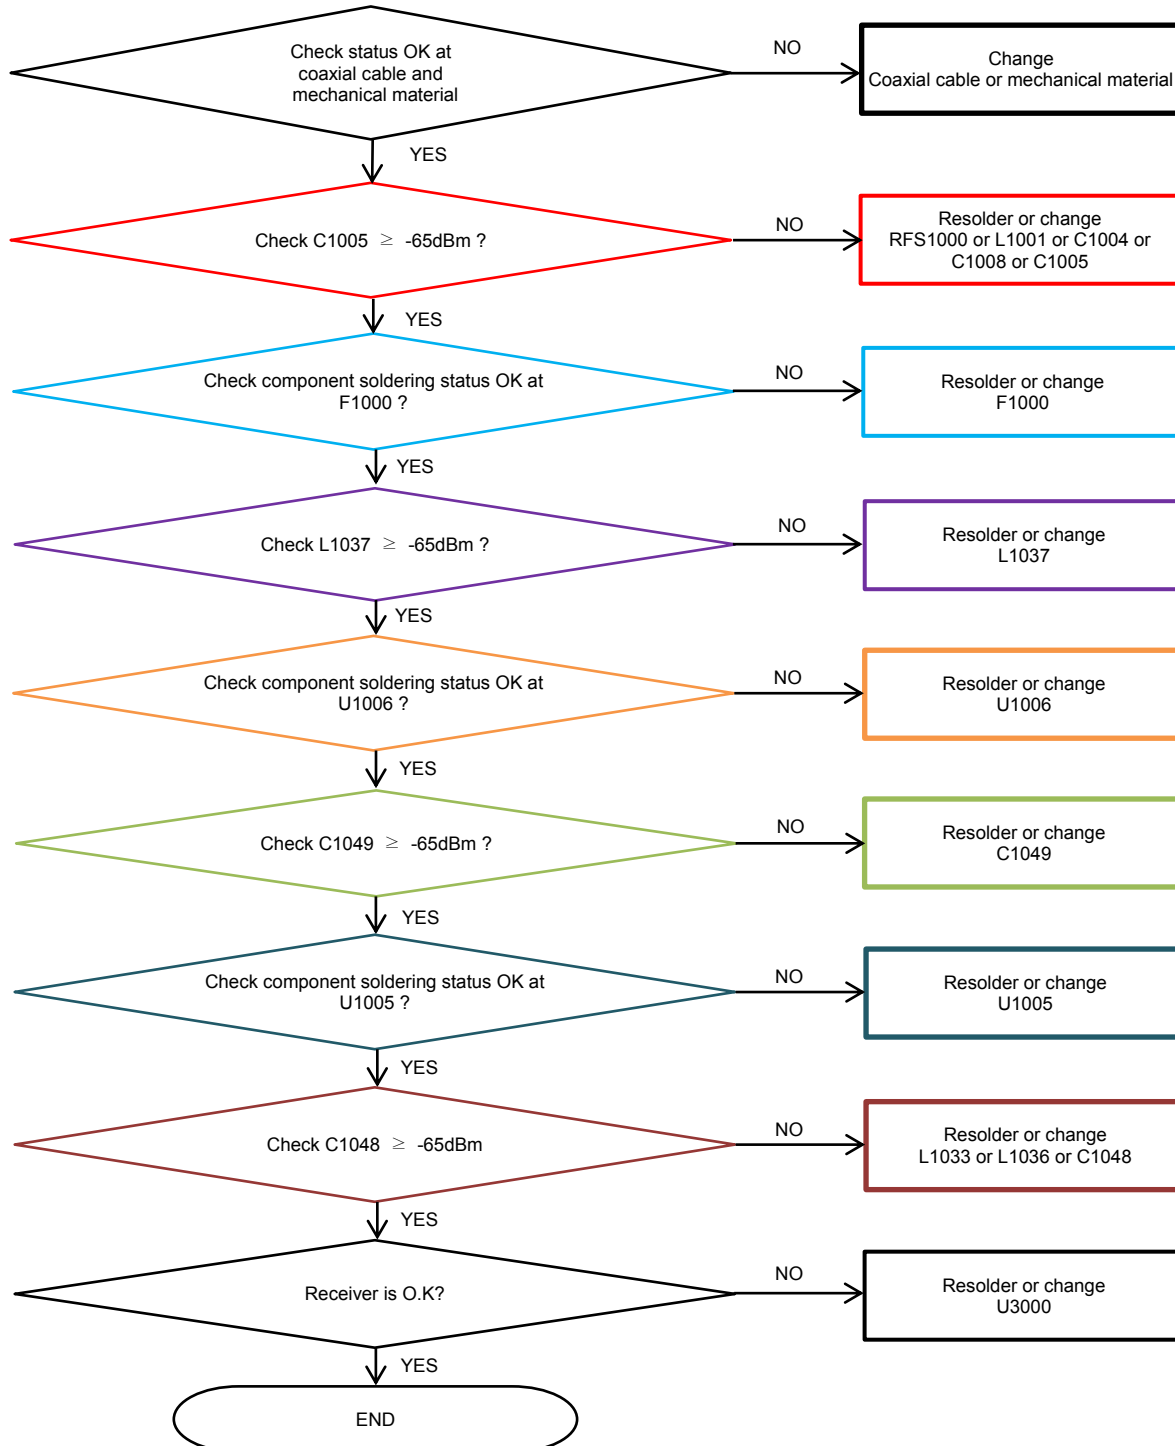

8. Level 3 Repair

8-4-23. GSM 850/900, WCDMA B5/8, LTE B5/8/12/13/17/18/19/20/26/28 PRx

8. Level 3 Repair

8-4-24. LTE B7/38/40/41 PRx

8. Level 3 Repair

8-4-25. DCS1800/PCS1900, WCDMA B2, LTE B2/3/25 PRx

8. Level 3 Repair

8-4-26. WCDMA B1/4, TDSCDMA B39, LTE B1/4/39/66 PRx

8. Level 3 Repair

8-4-27. TDSCDMA B34 PRx

Confidential and proprietary-the contents in this service guide subject to change without prior notice

Distribution, transmission, or infringement of any content or data from this document without Samsung's written authorization is strictly prohibited.

8. Level 3 Repair

8-4-28. LTE B32 PRx

Confidential and proprietary-the contents in this service guide subject to change without prior notice

Distribution, transmission, or infringement of any content or data from this document without Samsung's written authorization is strictly prohibited.