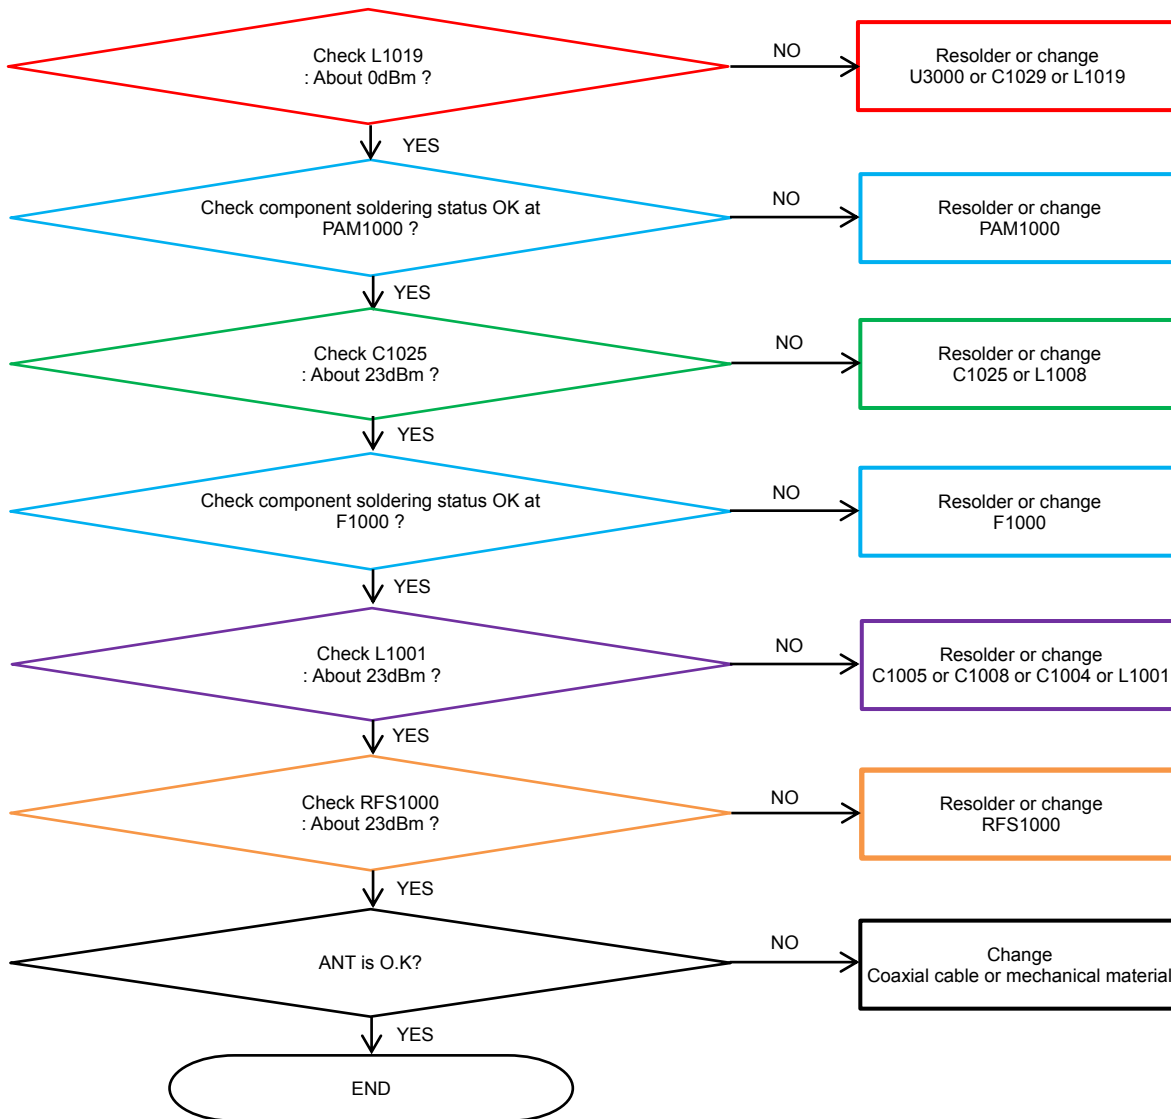

8-4-40. LTE B3 4Rx, LTE B39 DRx

8. Level 3 Repair

8-4-41. LTE B7 4Rx_DRx

8. Level 3 Repair

8-4-42. LTE B40 4Rx_DRx

8. Level 3 Repair

8-4-43. LTE B40_SCC_DRx

8. Level 3 Repair

8-4-44. GSM 850/900 Tx

8. Level 3 Repair

8-4-45. DCS1800/PCS1900 Tx

8. Level 3 Repair

8-4-46. WCDMA B1/2/4, TDSCDMA B34/39, LTE B1/2/3/4/25/34/39 Tx

8. Level 3 Repair

8-4-47. TDSCDMA B38/40/41, LTE B7/38/40/41 Tx

8. Level 3 Repair

8-4-48. WCDMA B5/8, LTE B5/8/12/13/17/18/19/20/26/28 Tx

8. Level 3 Repair

8-5. Service Schematics

- AP Top view

Confidential and proprietary-the contents in this service guide subject to change without prior notice