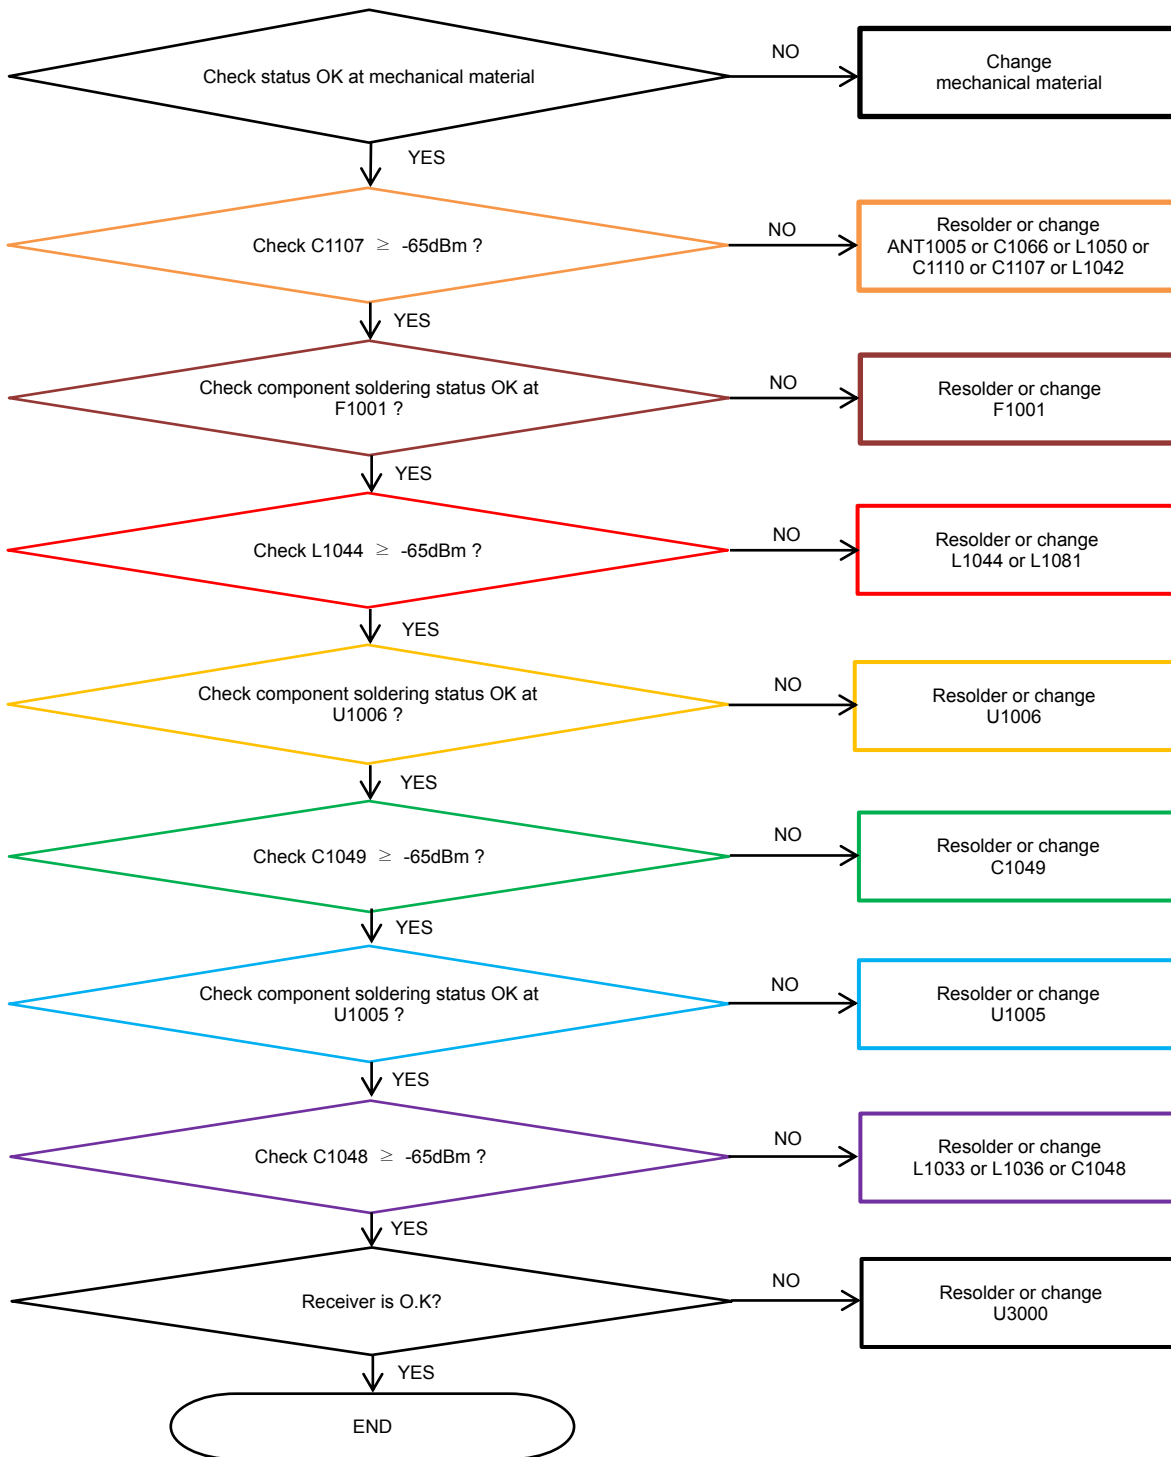

8-4-26. WCDMA B1/4, TDSCDMA B39, LTE B1/4/39/66 PRx

8. Level 3 Repair

8-4-27. TDSCDMA B34 PRx

Confidential and proprietary-the contents in this service guide subject to change without prior notice

Distribution, transmission, or infringement of any content or data from this document without Samsung's written authorization is strictly prohibited.

8. Level 3 Repair

8-4-28. LTE B32 PRx

Confidential and proprietary-the contents in this service guide subject to change without prior notice

Distribution, transmission, or infringement of any content or data from this document without Samsung's written authorization is strictly prohibited.

8. Level 3 Repair

8-4-29. LTE B1/4/66 4Rx_PRx

8. Level 3 Repair

8-4-30. LTE B3 4Rx_PRx

8. Level 3 Repair

8-4-31. LTE B7 4Rx_PRx

8. Level 3 Repair

8-4-32. LTE 40 4Rx_PRx