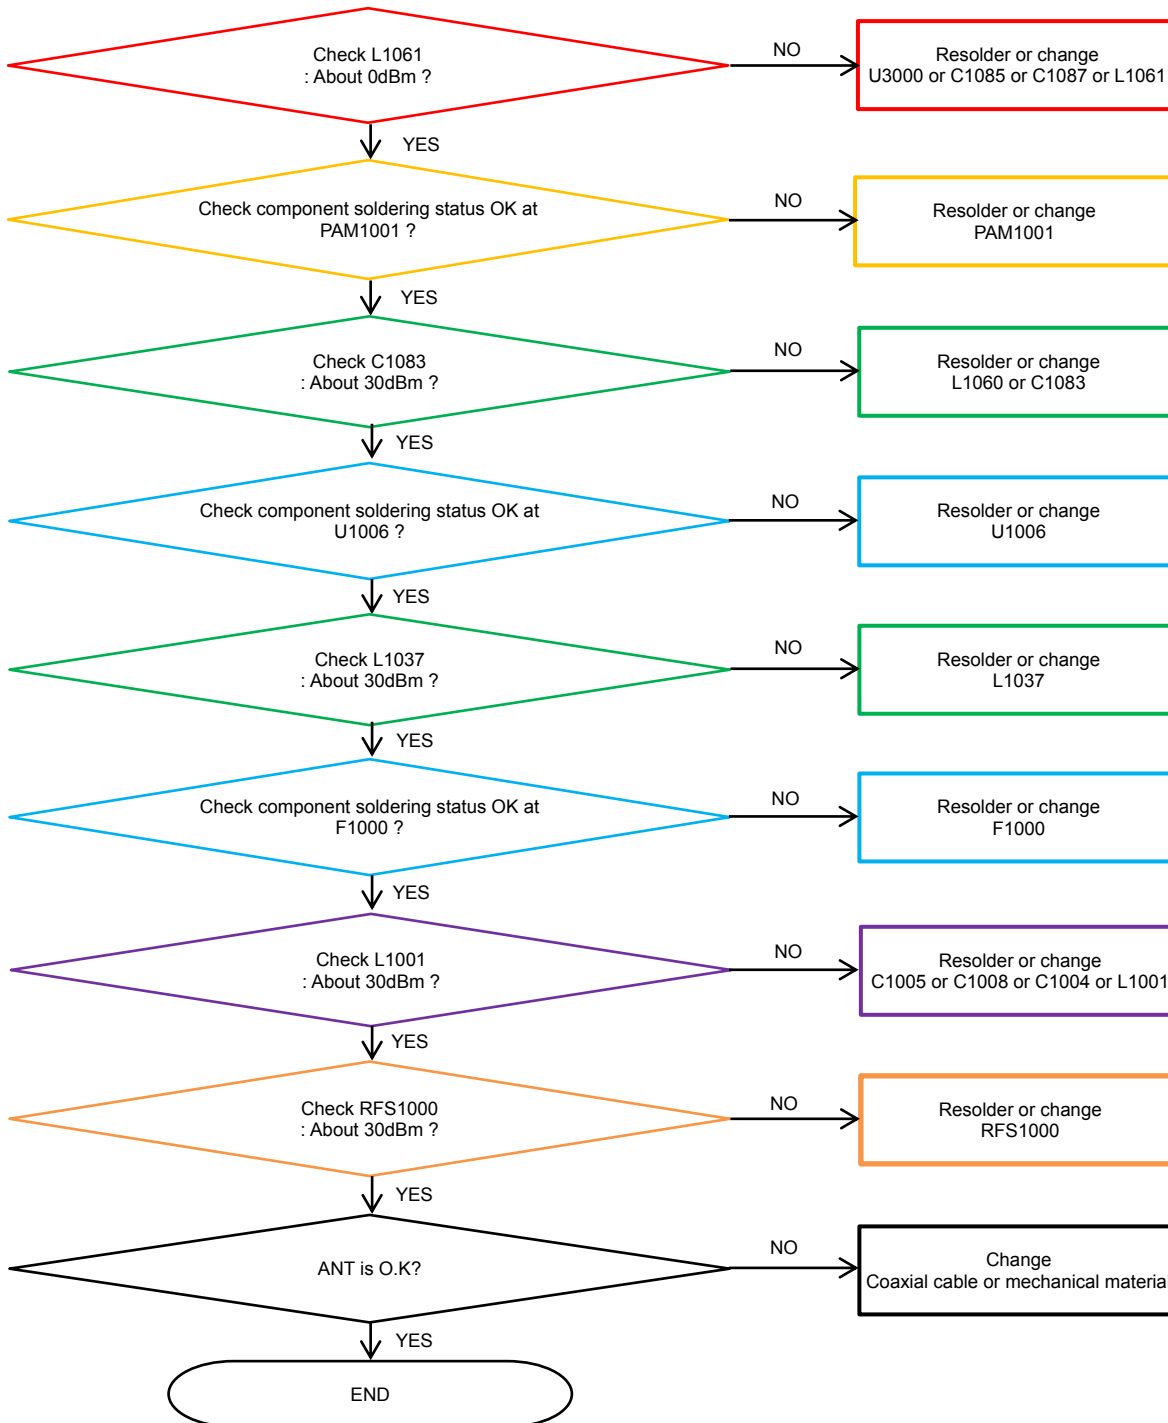

8. Level 3 Repair

8-4-45. DCS1800/PCS1900 Tx