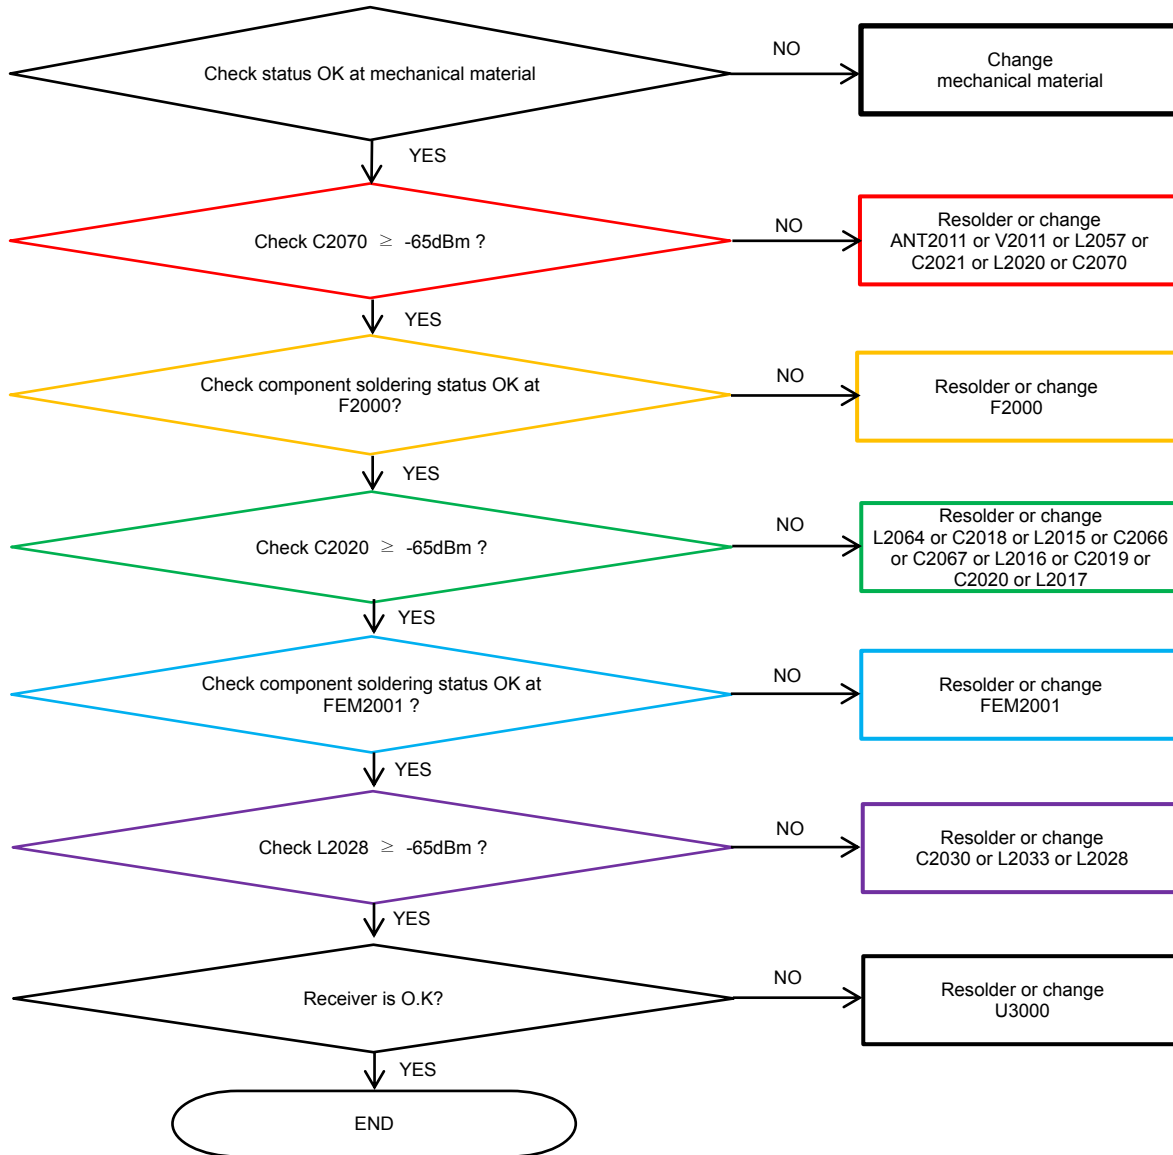

8-4-40. LTE B3 4Rx, LTE B39 DRx

8. Level 3 Repair

8-4-41. LTE B7 4Rx_DRx

8. Level 3 Repair

8-4-42. LTE B40 4Rx_DRx

8. Level 3 Repair

8-4-43. LTE B40_SCC_DRx

8. Level 3 Repair