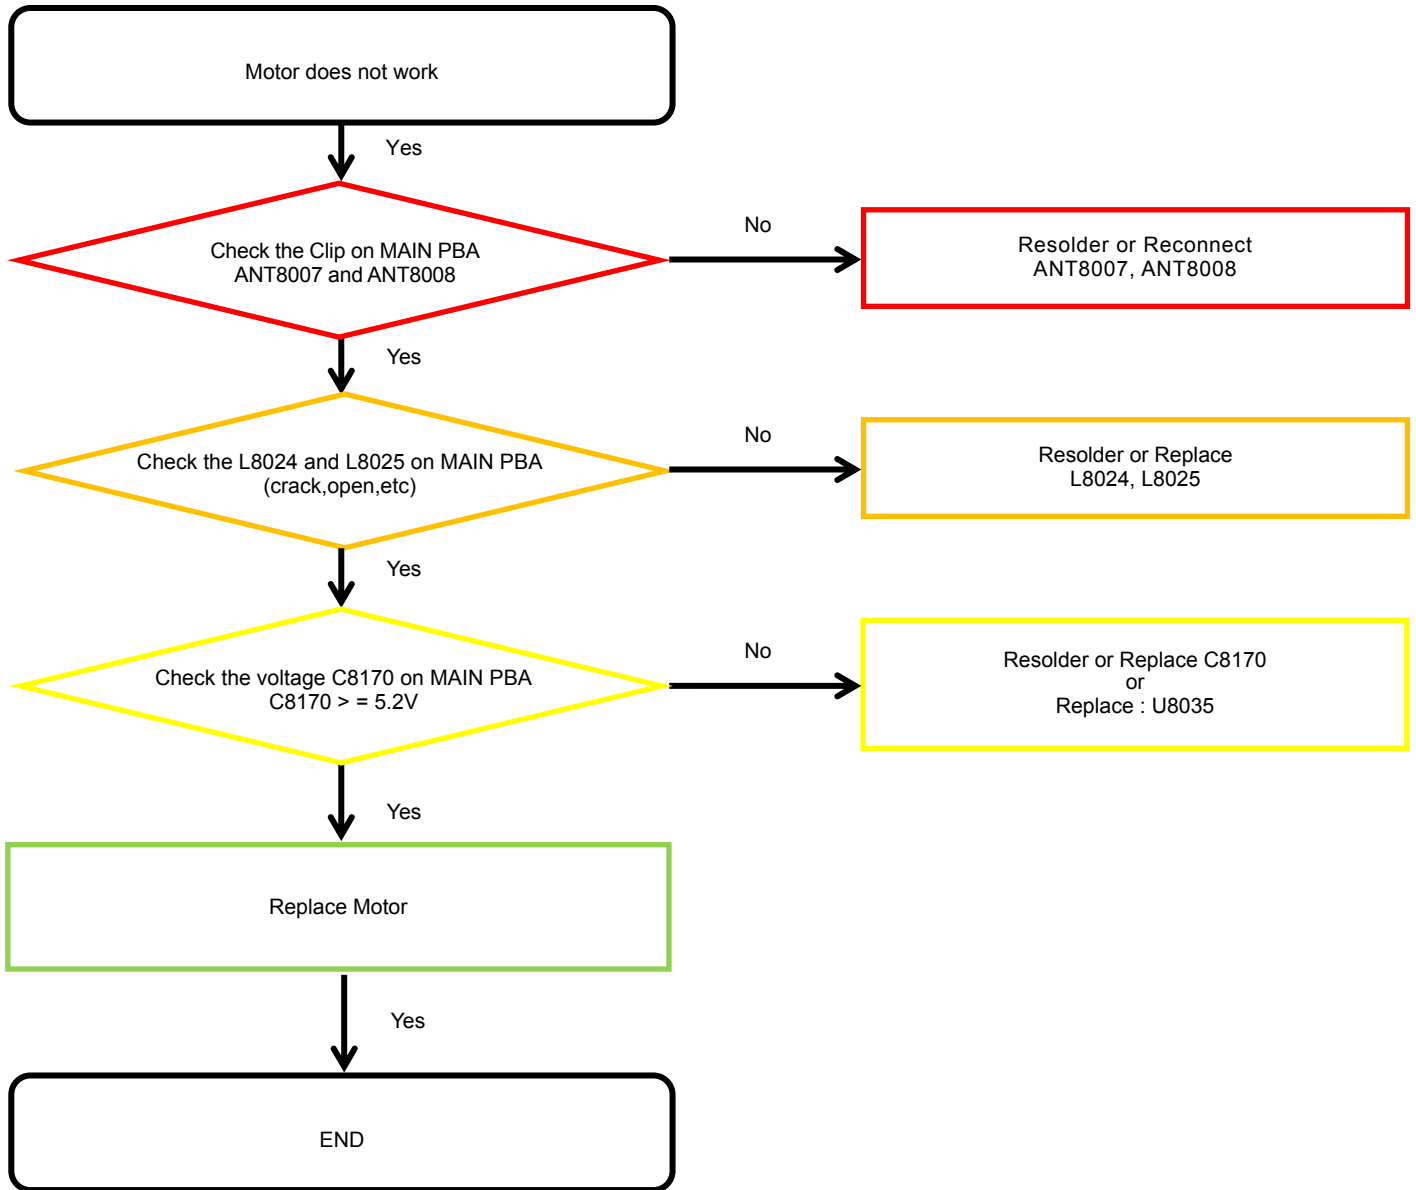

8. Level 3 Repair

8-4-19. 10M FRONT CAMERA

8. Level 3 Repair

8-4-20. TSP

8. Level 3 Repair

8-4-21. Motor

8. Level 3 Repair

8-4-22. DeX Station

8. Level 3 Repair

8-4-23. GSM 850/900, WCDMA B5/8, LTE B5/8/12/13/17/18/19/20/26/28 PRx

8. Level 3 Repair

8-4-24. LTE B7/38/40/41 PRx

8. Level 3 Repair

8-4-25. DCS1800/PCS1900, WCDMA B2, LTE B2/3/25 PRx

8. Level 3 Repair