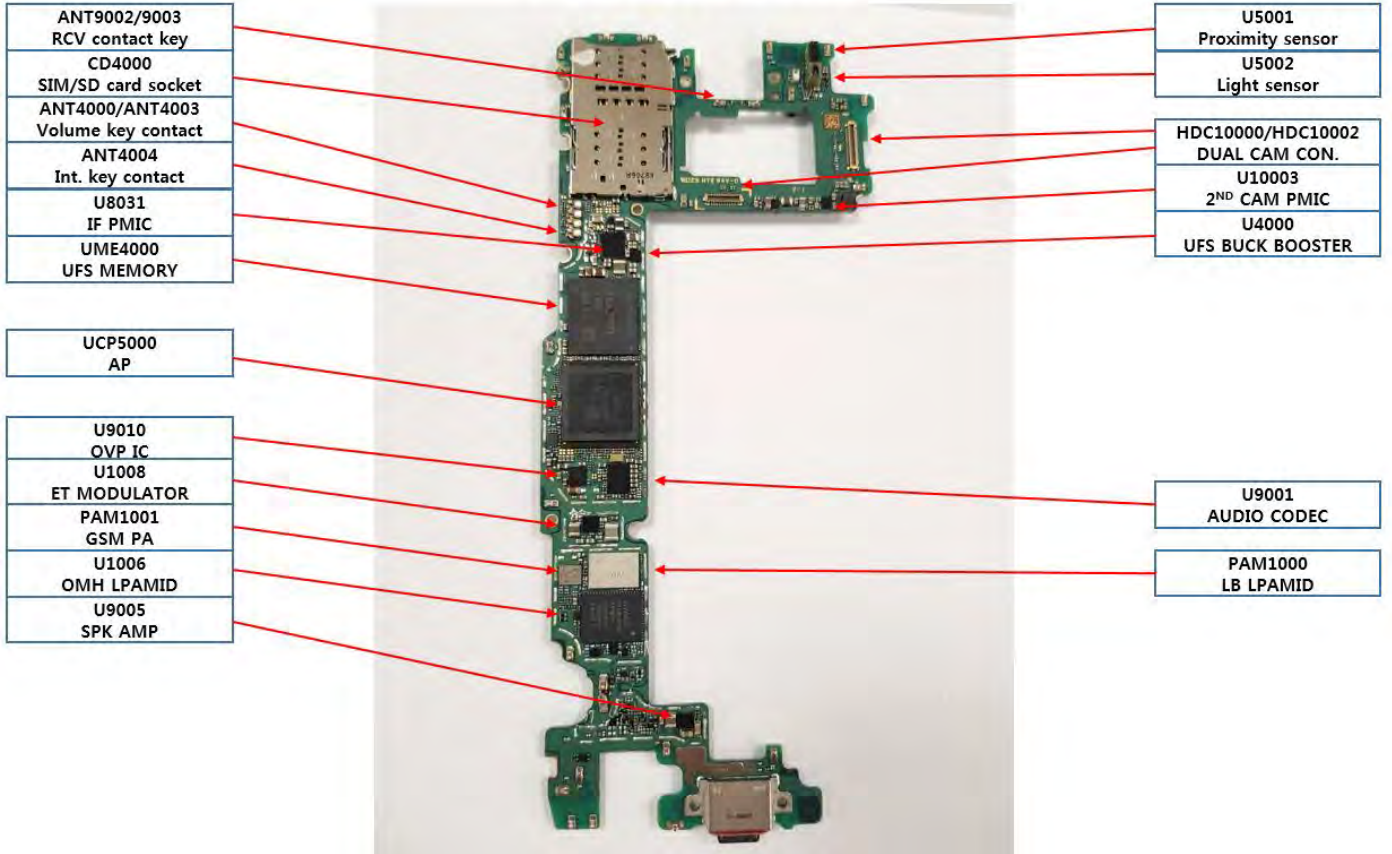

8. Level 3 Repair

8-1. Components Layout

PBA(Top side)

Confidential and proprietary-the contents in this service guide subject to change without prior notice

Distribution, transmission, or infringement of any content or data from this document without Samsung's written authorization is strictly prohibited.

8. Level 3 Repair

8-3. Flow chart of Troubleshooting.

	
<p>Oscilloscope</p>	<p>Digital Multimeter</p>
	
<p>Power Supply</p>	<p>+ driver, ESD Safe Tweezer</p>
	
<p>8960 & Spectrum Analyzer</p>	<p>Soldering iron</p>