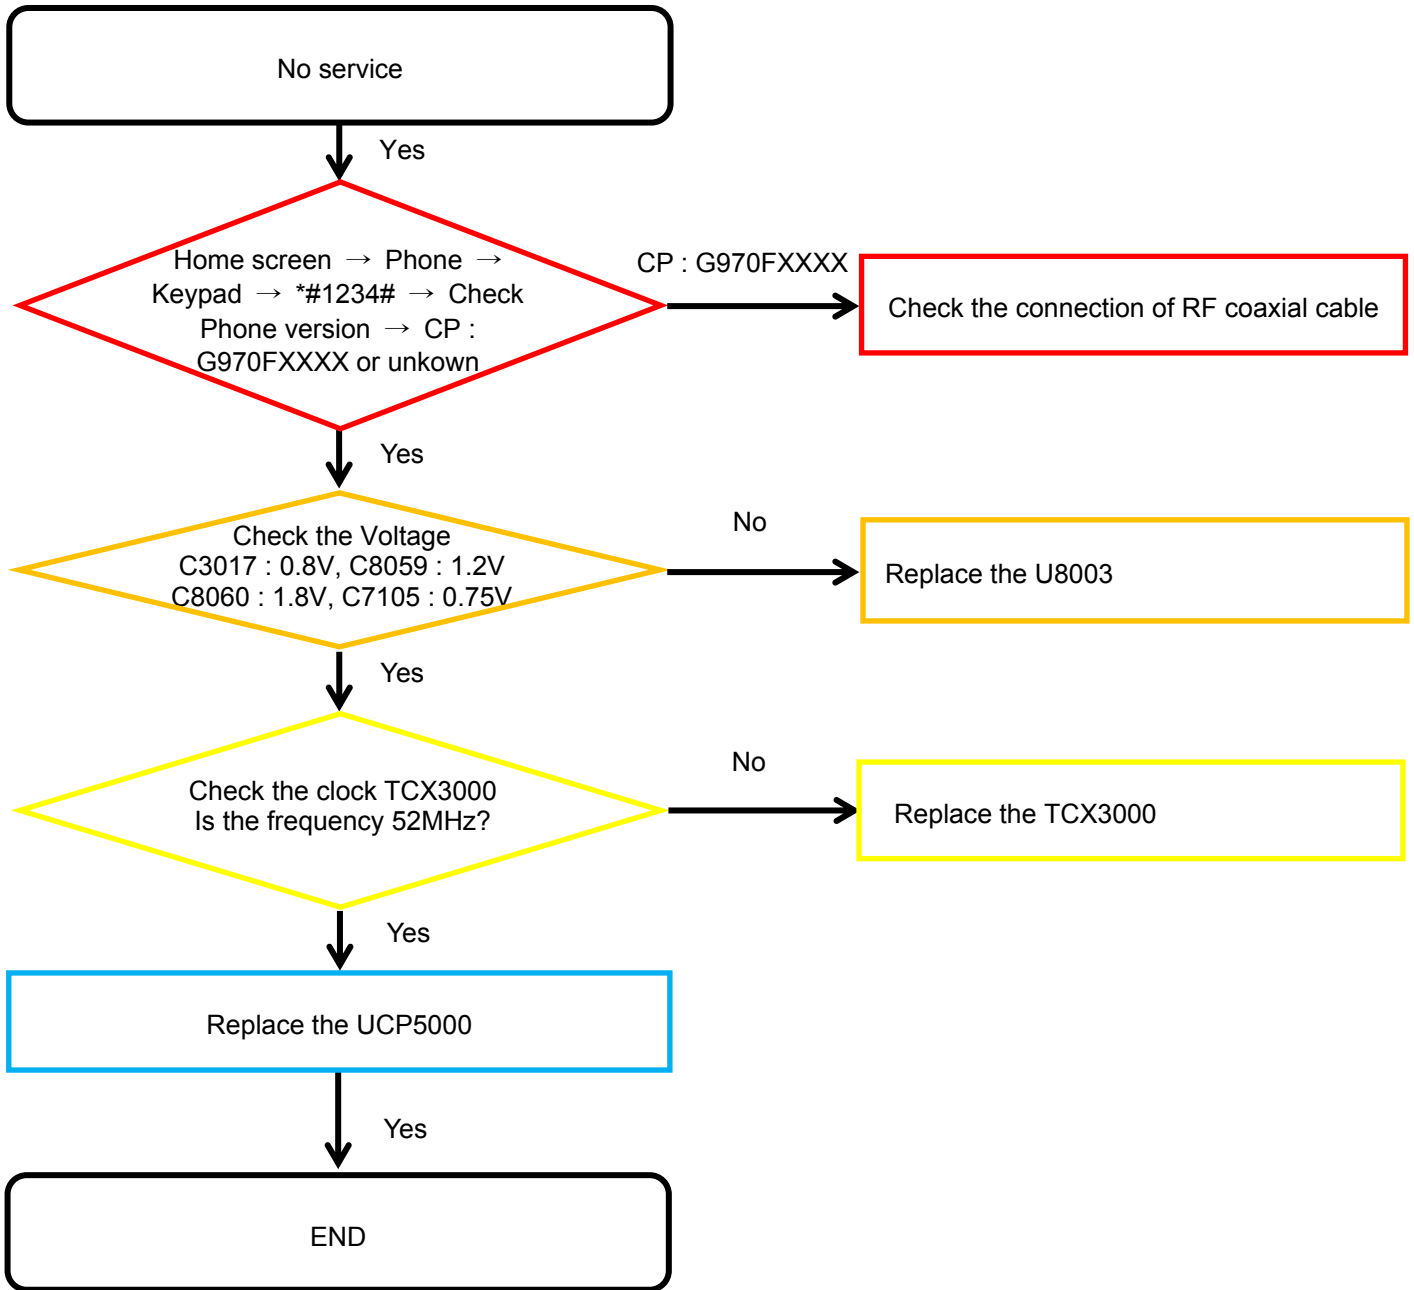

8. Level 3 Repair

8-4-1. Power On

8. Level 3 Repair

8-4-2. Initial

8. Level 3 Repair

8-4-3. No Service

8. Level 3 Repair

8-4-4. SIM Part

8. Level 3 Repair

8-4-5. T-Flash Part

8. Level 3 Repair

8-4-6-1. Cable Charging Part (Normal/Fast)

8. Level 3 Repair

8-4-6-2. Wireless Charging Part (Normal/Fast)

8. Level 3 Repair

8-4-7. OTG