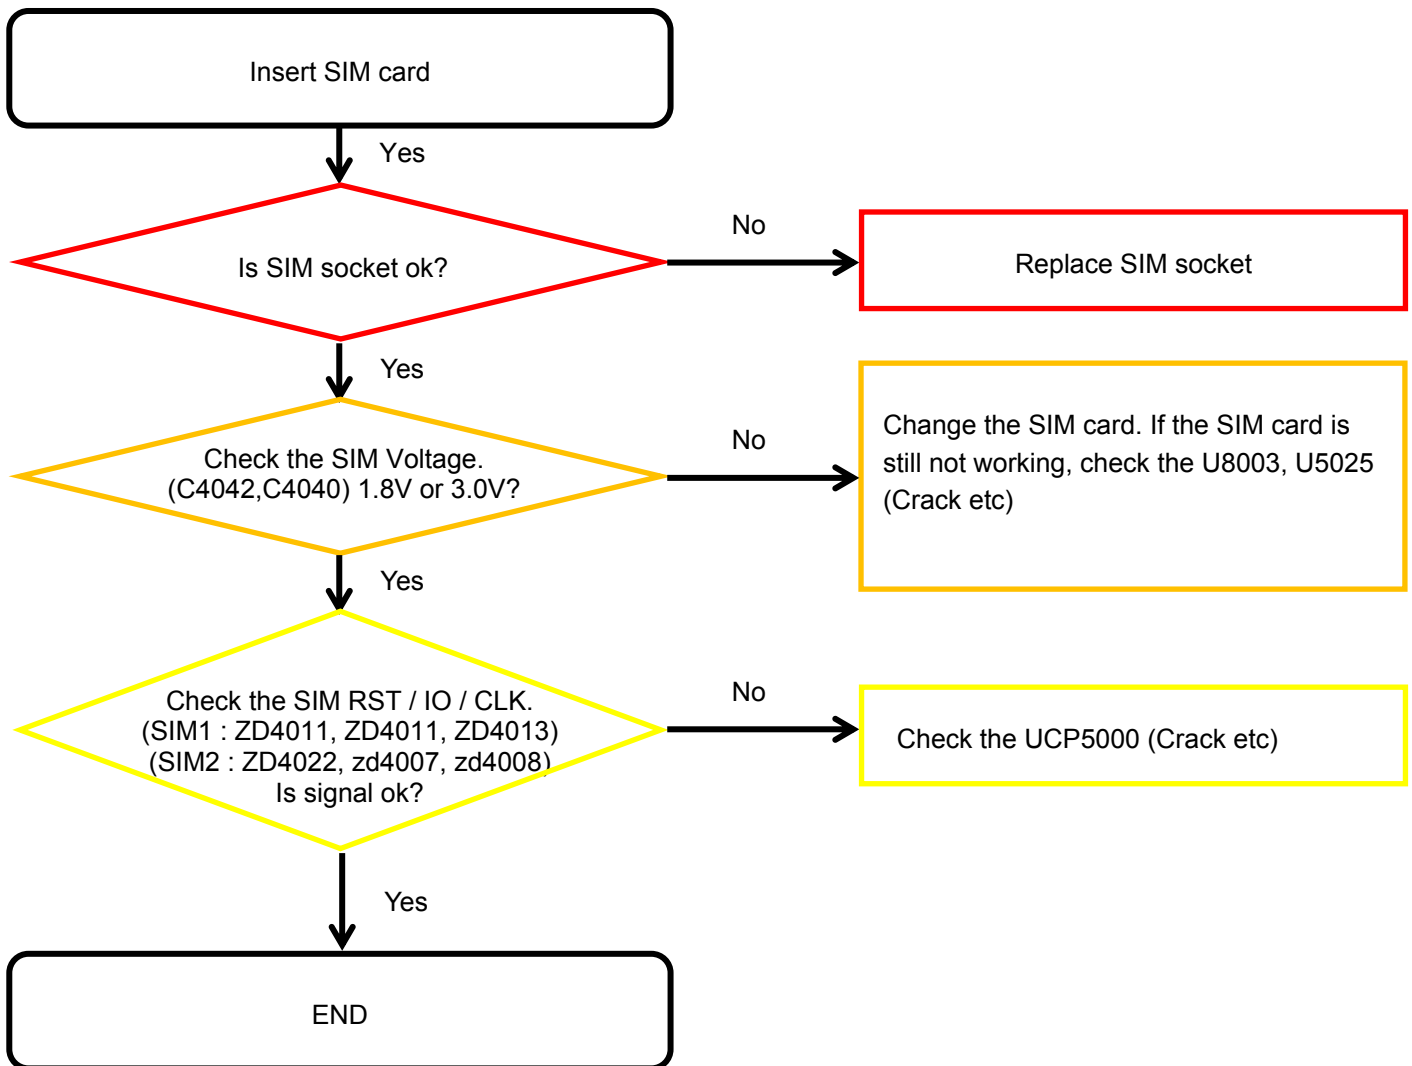

8. Level 3 Repair

8-4-1. Power On

8. Level 3 Repair

8-4-2. Initial

8. Level 3 Repair

8-4-3. No Service

8. Level 3 Repair

8-4-4. SIM Part

8. Level 3 Repair

8-4-5. T-Flash Part

8. Level 3 Repair

8-4-6-1. Cable Charging Part (Normal/Fast)

8. Level 3 Repair

8-4-6-2. Wireless Charging Part (Normal/Fast)

8. Level 3 Repair

8-4-7. OTG