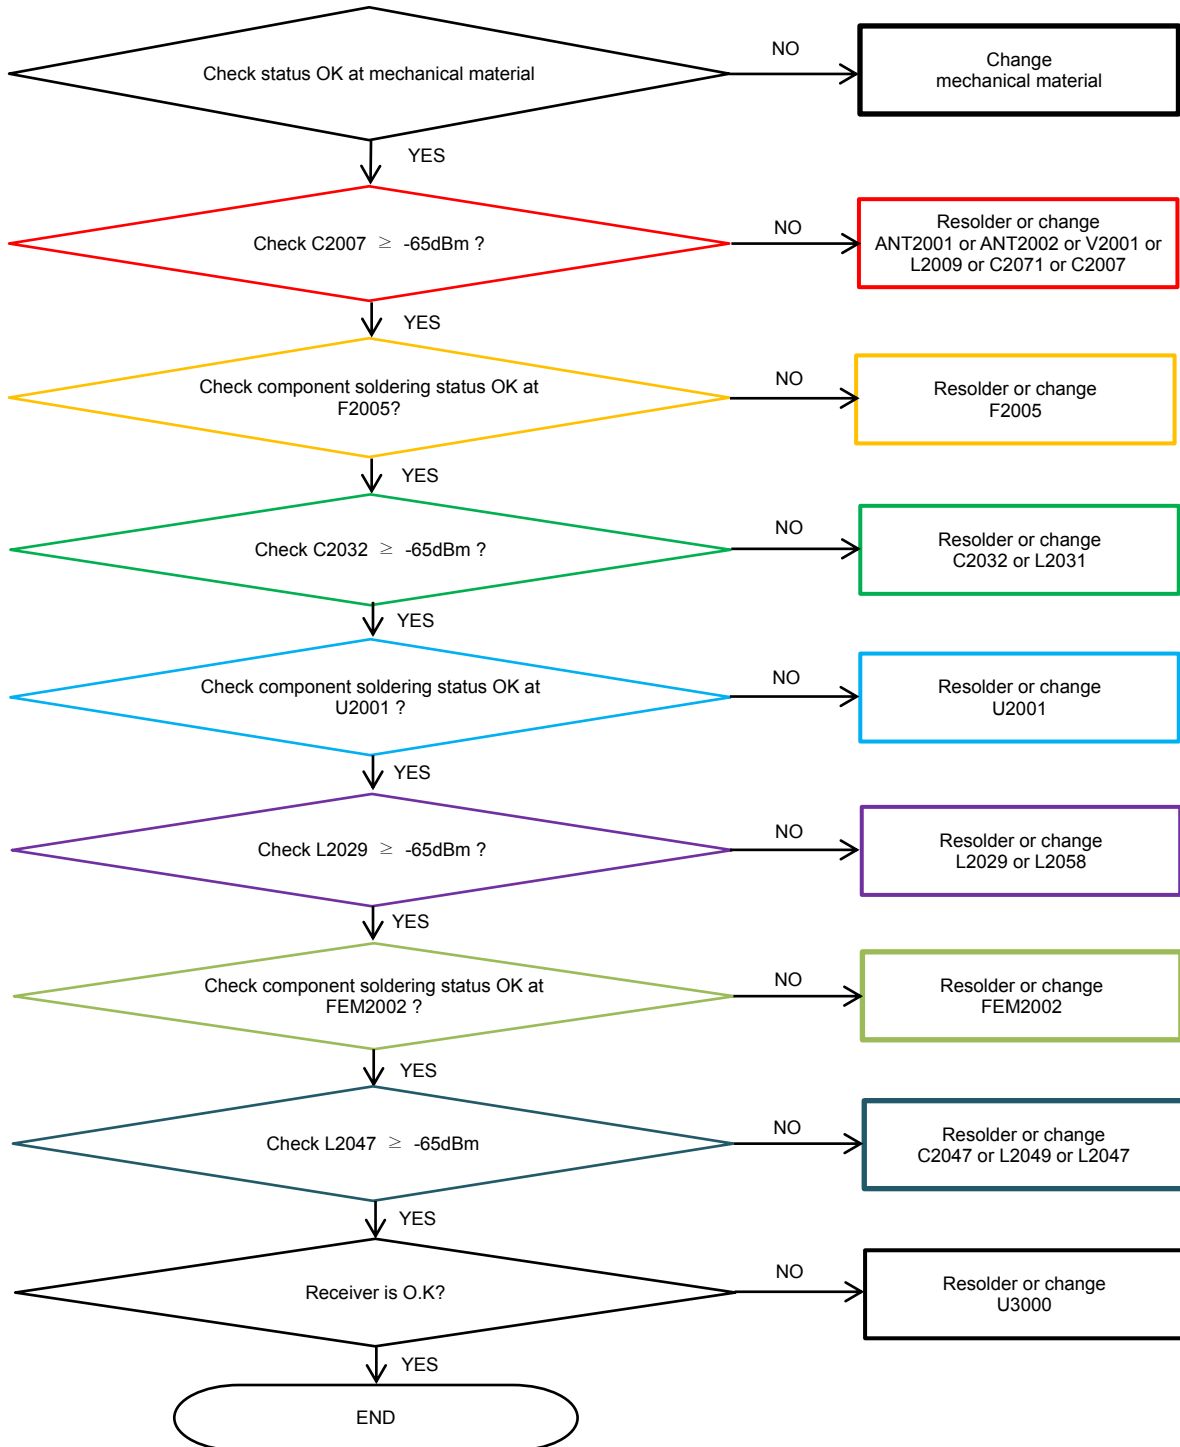

8-4-40. LTE B3 4Rx, LTE B39 DRx

8. Level 3 Repair

8-4-41. LTE B7 4Rx_DRx

8. Level 3 Repair

8-4-42. LTE B40 4Rx_DRx

8. Level 3 Repair

8-4-43. LTE B40_SCC_DRx

8. Level 3 Repair