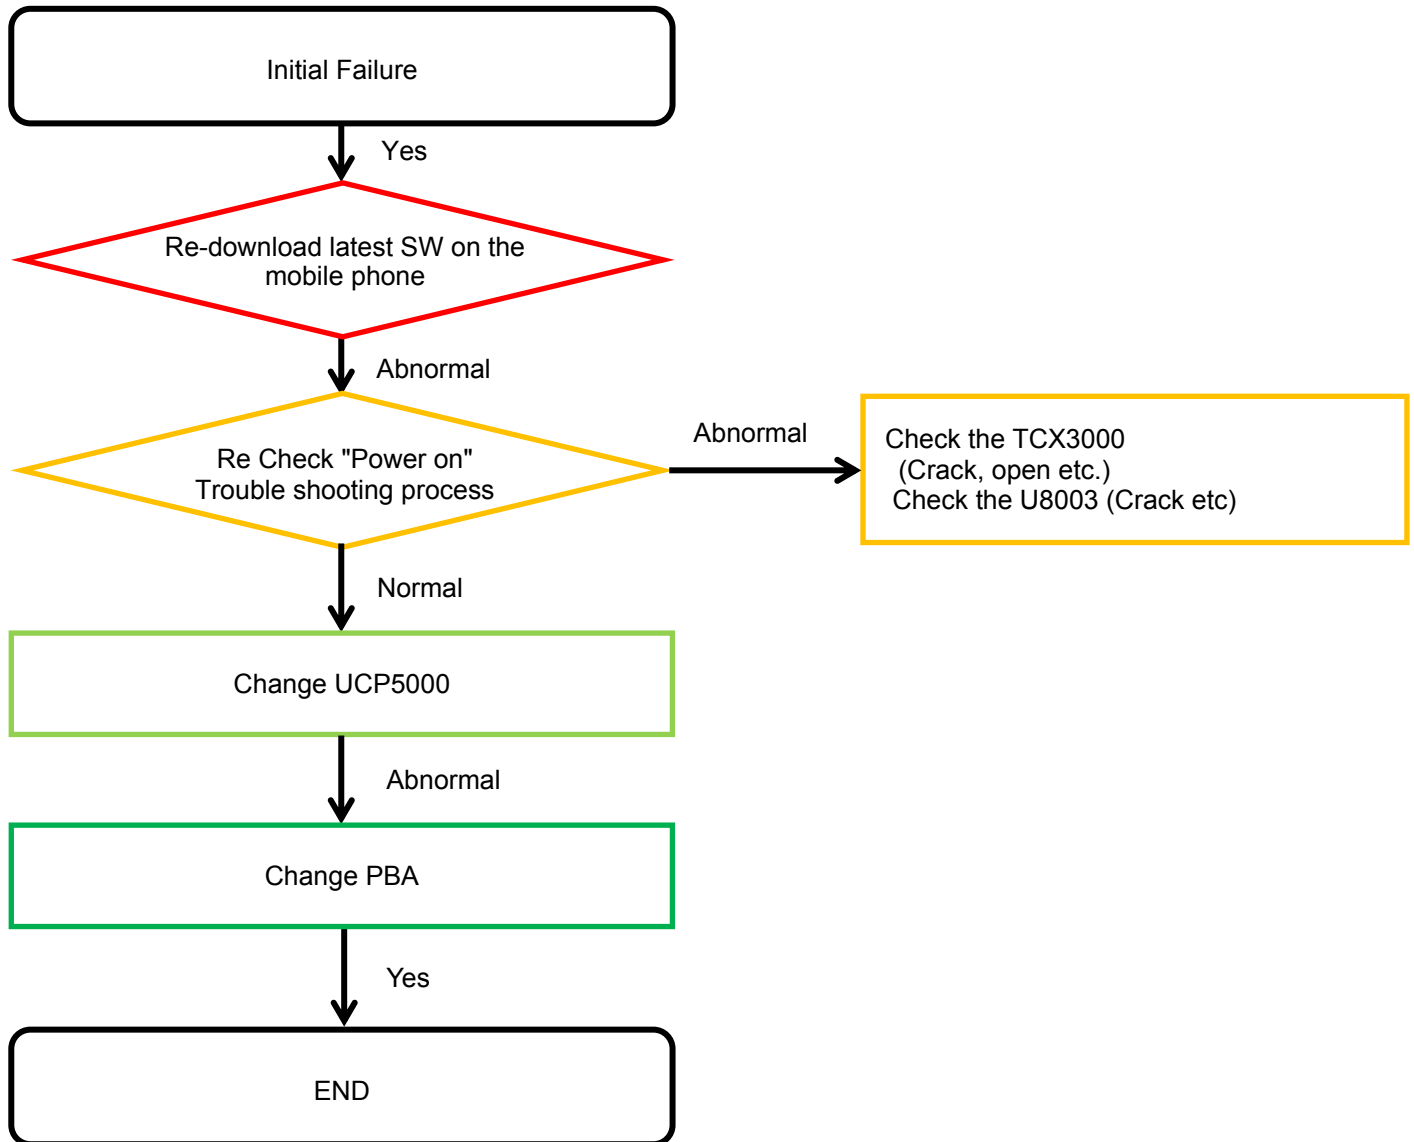

8. Level 3 Repair

8-3. Flow chart of Troubleshooting.

	
<p>Oscilloscope</p>	<p>Digital Multimeter</p>
	
<p>Power Supply</p>	<p>+ driver, ESD Safe Tweezer</p>
	
<p>8960 & Spectrum Analyzer</p>	<p>Soldering iron</p>

8. Level 3 Repair

8-4-1. Power On

8. Level 3 Repair

8-4-2. Initial

8. Level 3 Repair

8-4-3. No Service

8. Level 3 Repair

8-4-4. SIM Part