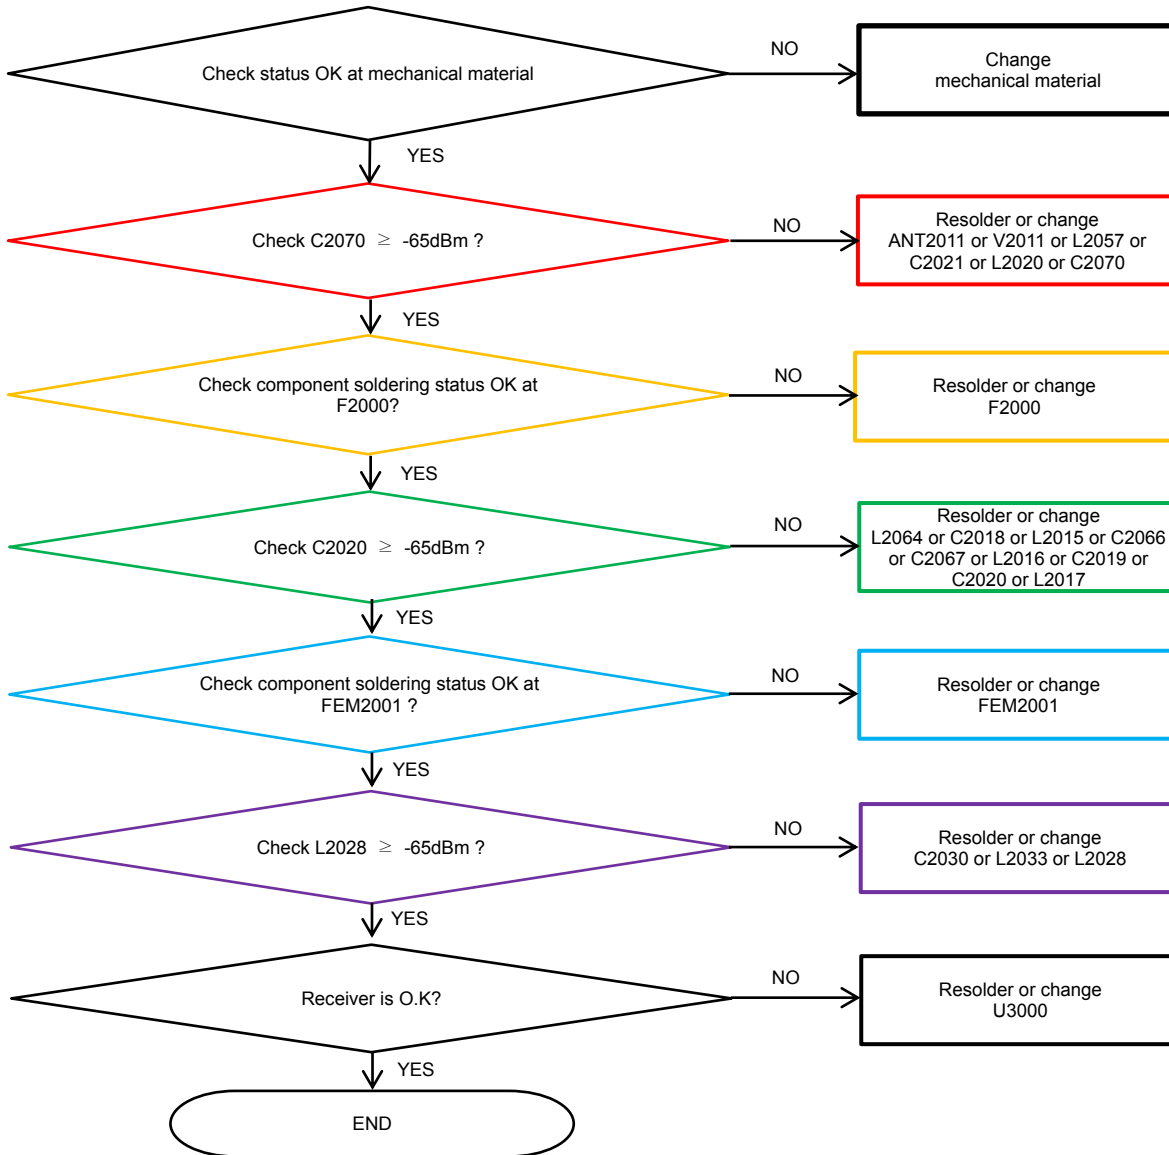

8. Level 3 Repair

8-4-36. WCDMA B1/4, LTE B1/4/66 DRx