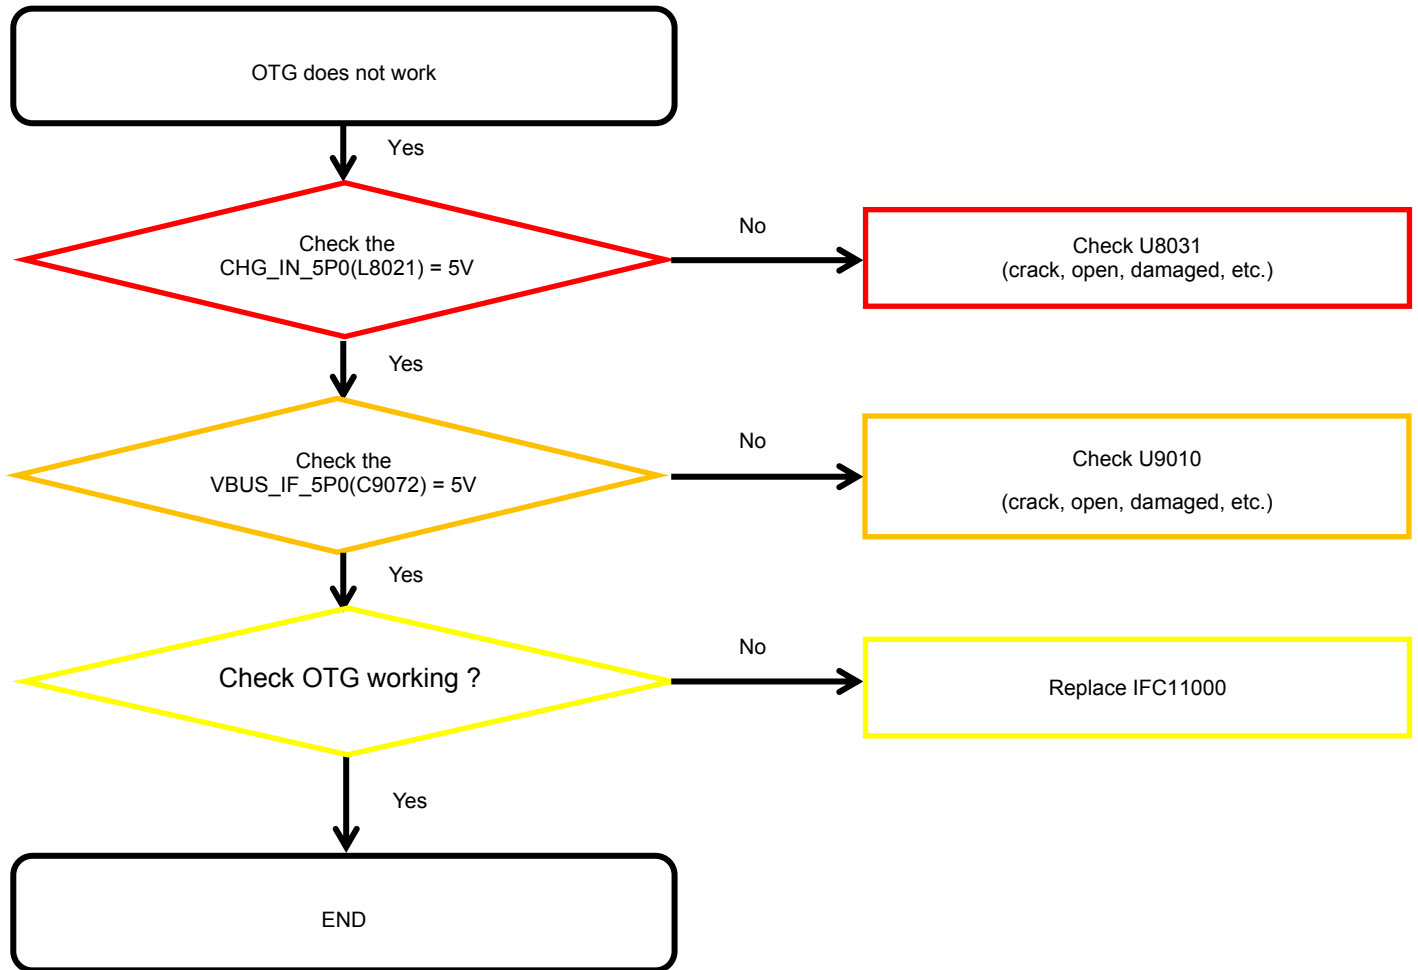

8. Level 3 Repair

8-4-1. Power On

8. Level 3 Repair

8-4-2. Initial

8. Level 3 Repair

8-4-3. No Service

8. Level 3 Repair

8-4-4. SIM Part

8. Level 3 Repair

8-4-5. T-Flash Part

8. Level 3 Repair

8-4-6-1. Cable Charging Part (Normal/Fast)

8. Level 3 Repair

8-4-6-2. Wireless Charging Part (Normal/Fast)

8. Level 3 Repair

8-4-7. OTG