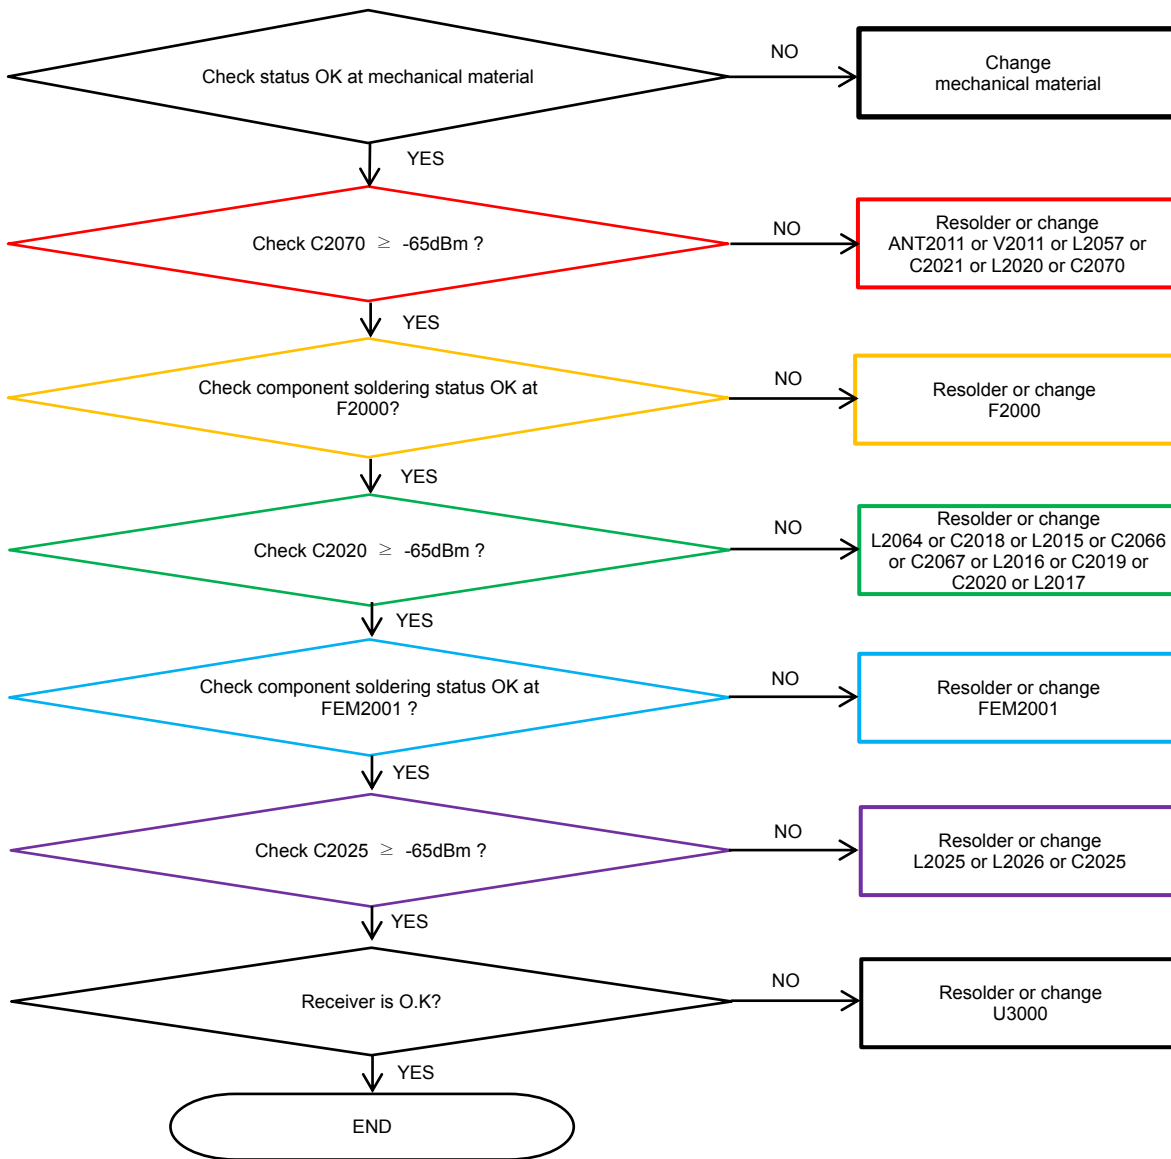

8-4-36. WCDMA B1/4, LTE B1/4/66 DRx

8. Level 3 Repair

8-4-37. LTE B32 DRx

8. Level 3 Repair

8-4-38. TDSCDMA B38/40/41, LTE B7/38/40/41 DRx

8. Level 3 Repair

8-4-39. LTE B1/4/66 4Rx_DRx

8. Level 3 Repair

8-4-40. LTE B3 4Rx, LTE B39 DRx

8. Level 3 Repair

8-4-41. LTE B7 4Rx_DRx

8. Level 3 Repair

8-4-42. LTE B40 4Rx_DRx

8. Level 3 Repair

8-4-43. LTE B40_SCC_DRx

8. Level 3 Repair