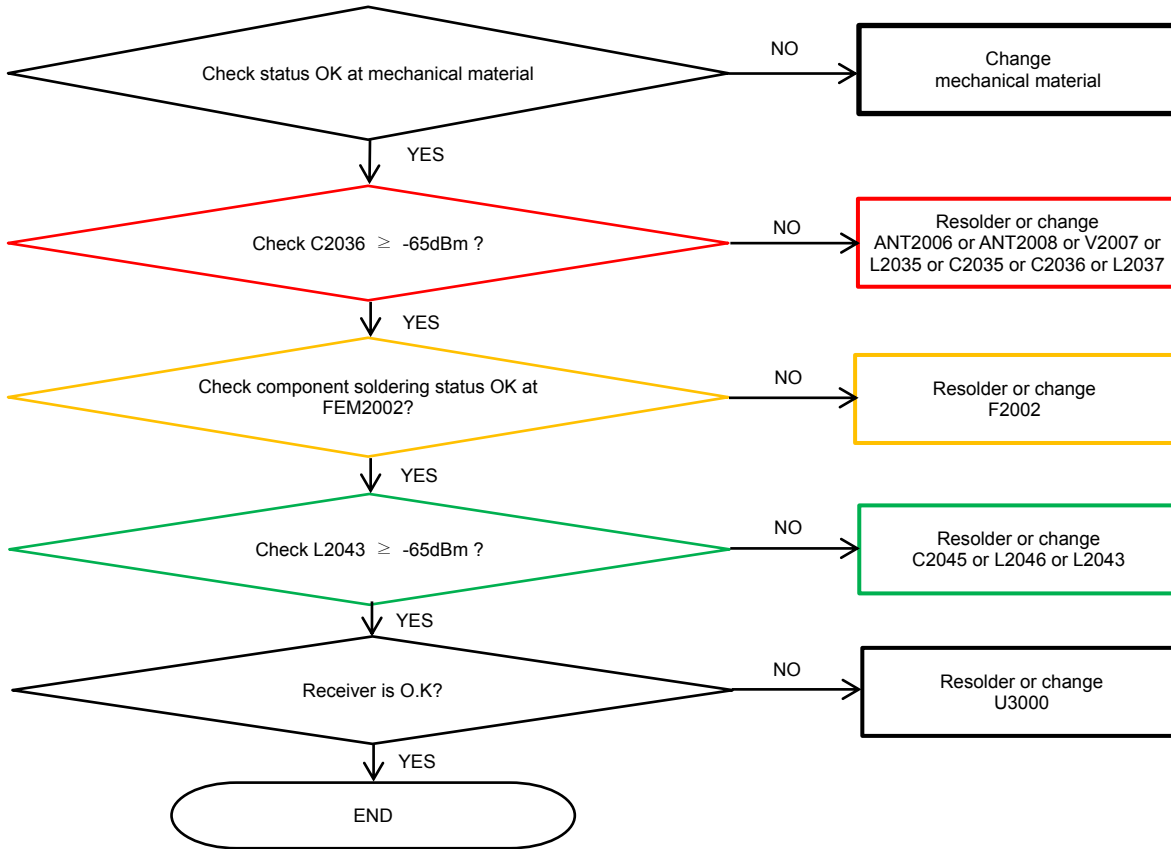

8-4-36. WCDMA B1/4, LTE B1/4/66 DRx

8. Level 3 Repair

8-4-37. LTE B32 DRx

8. Level 3 Repair

8-4-38. TDSCDMA B38/40/41, LTE B7/38/40/41 DRx

8. Level 3 Repair

8-4-39. LTE B1/4/66 4Rx_DRx

8. Level 3 Repair

8-4-40. LTE B3 4Rx, LTE B39 DRx

8. Level 3 Repair

8-4-41. LTE B7 4Rx_DRx

8. Level 3 Repair

8-4-42. LTE B40 4Rx_DRx

8. Level 3 Repair

8-4-43. LTE B40_SCC_DRx

8. Level 3 Repair