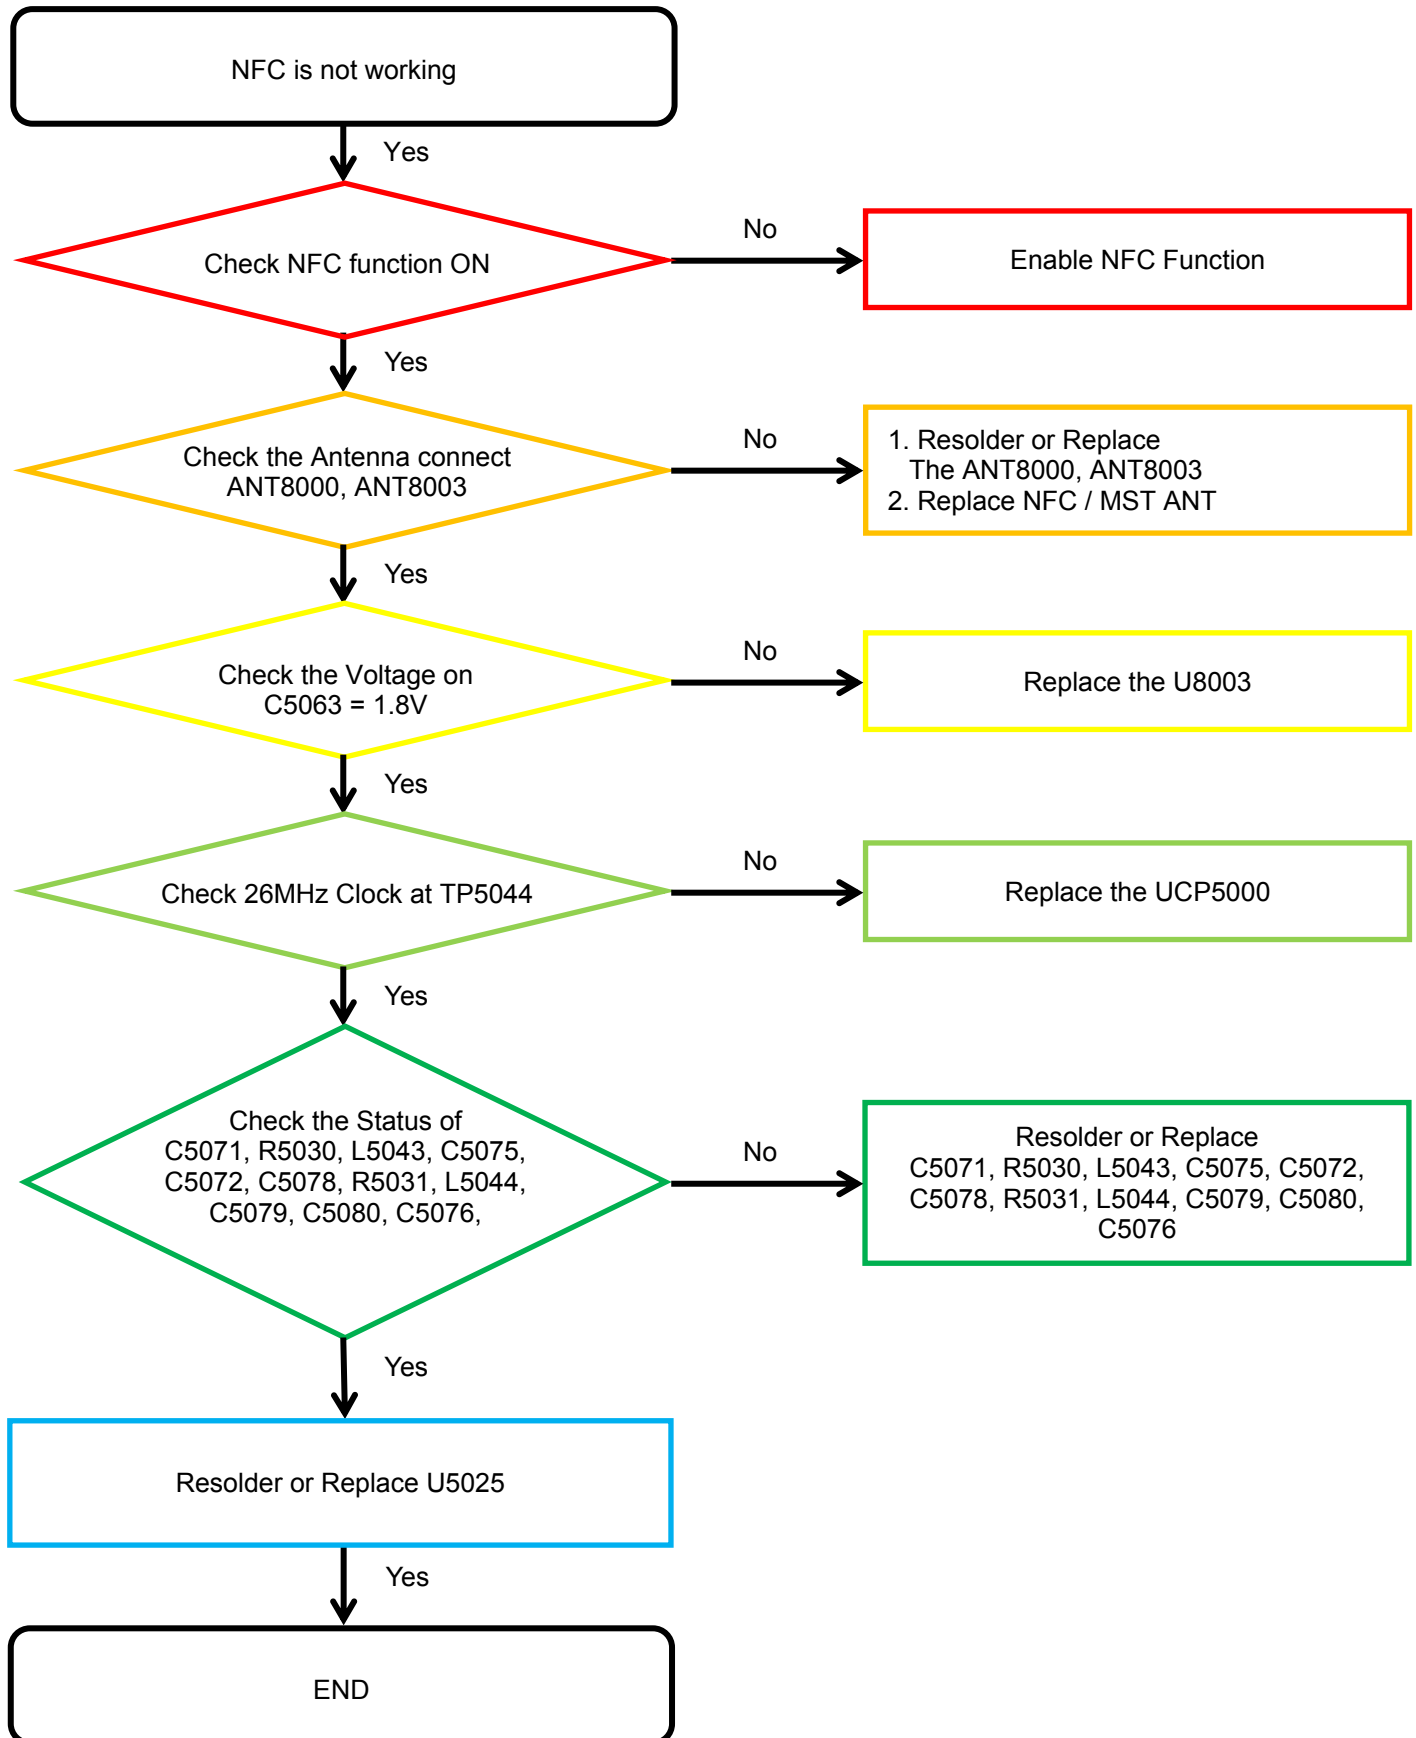

8. Level 3 Repair

8-4-14. NFC

Confidential and proprietary-the contents in this service guide subject to change without prior notice

Distribution, transmission, or infringement of any content or data from this document without Samsung's written authorization is strictly prohibited.