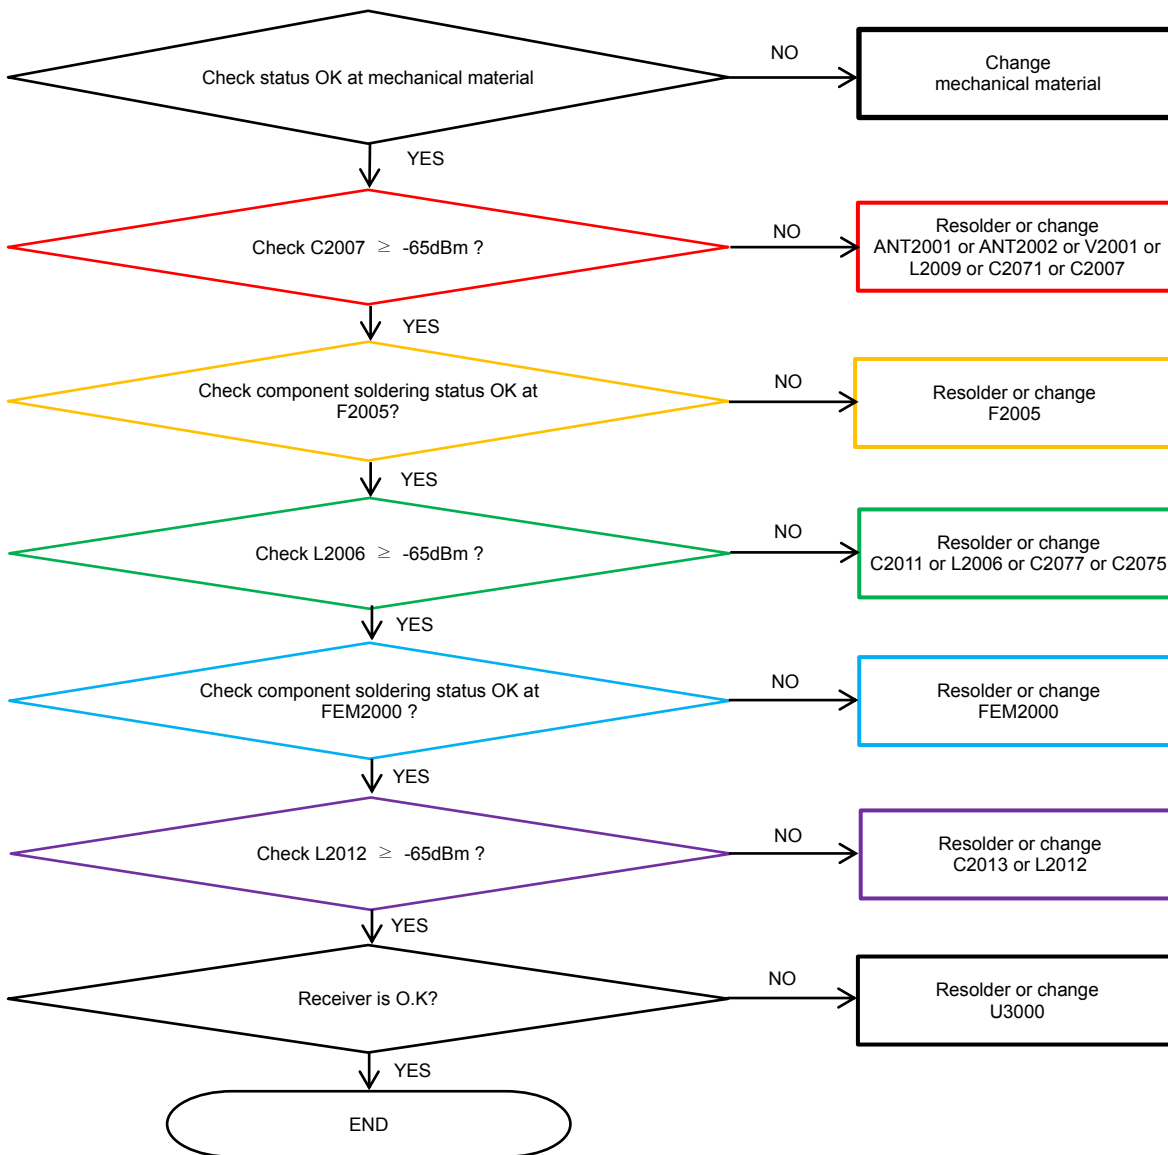

8. Level 3 Repair

8-4-34. GSM850/900, WCDMA B5/8, LTE B5/8/12/13/17/18/19/20/26/28 DRx