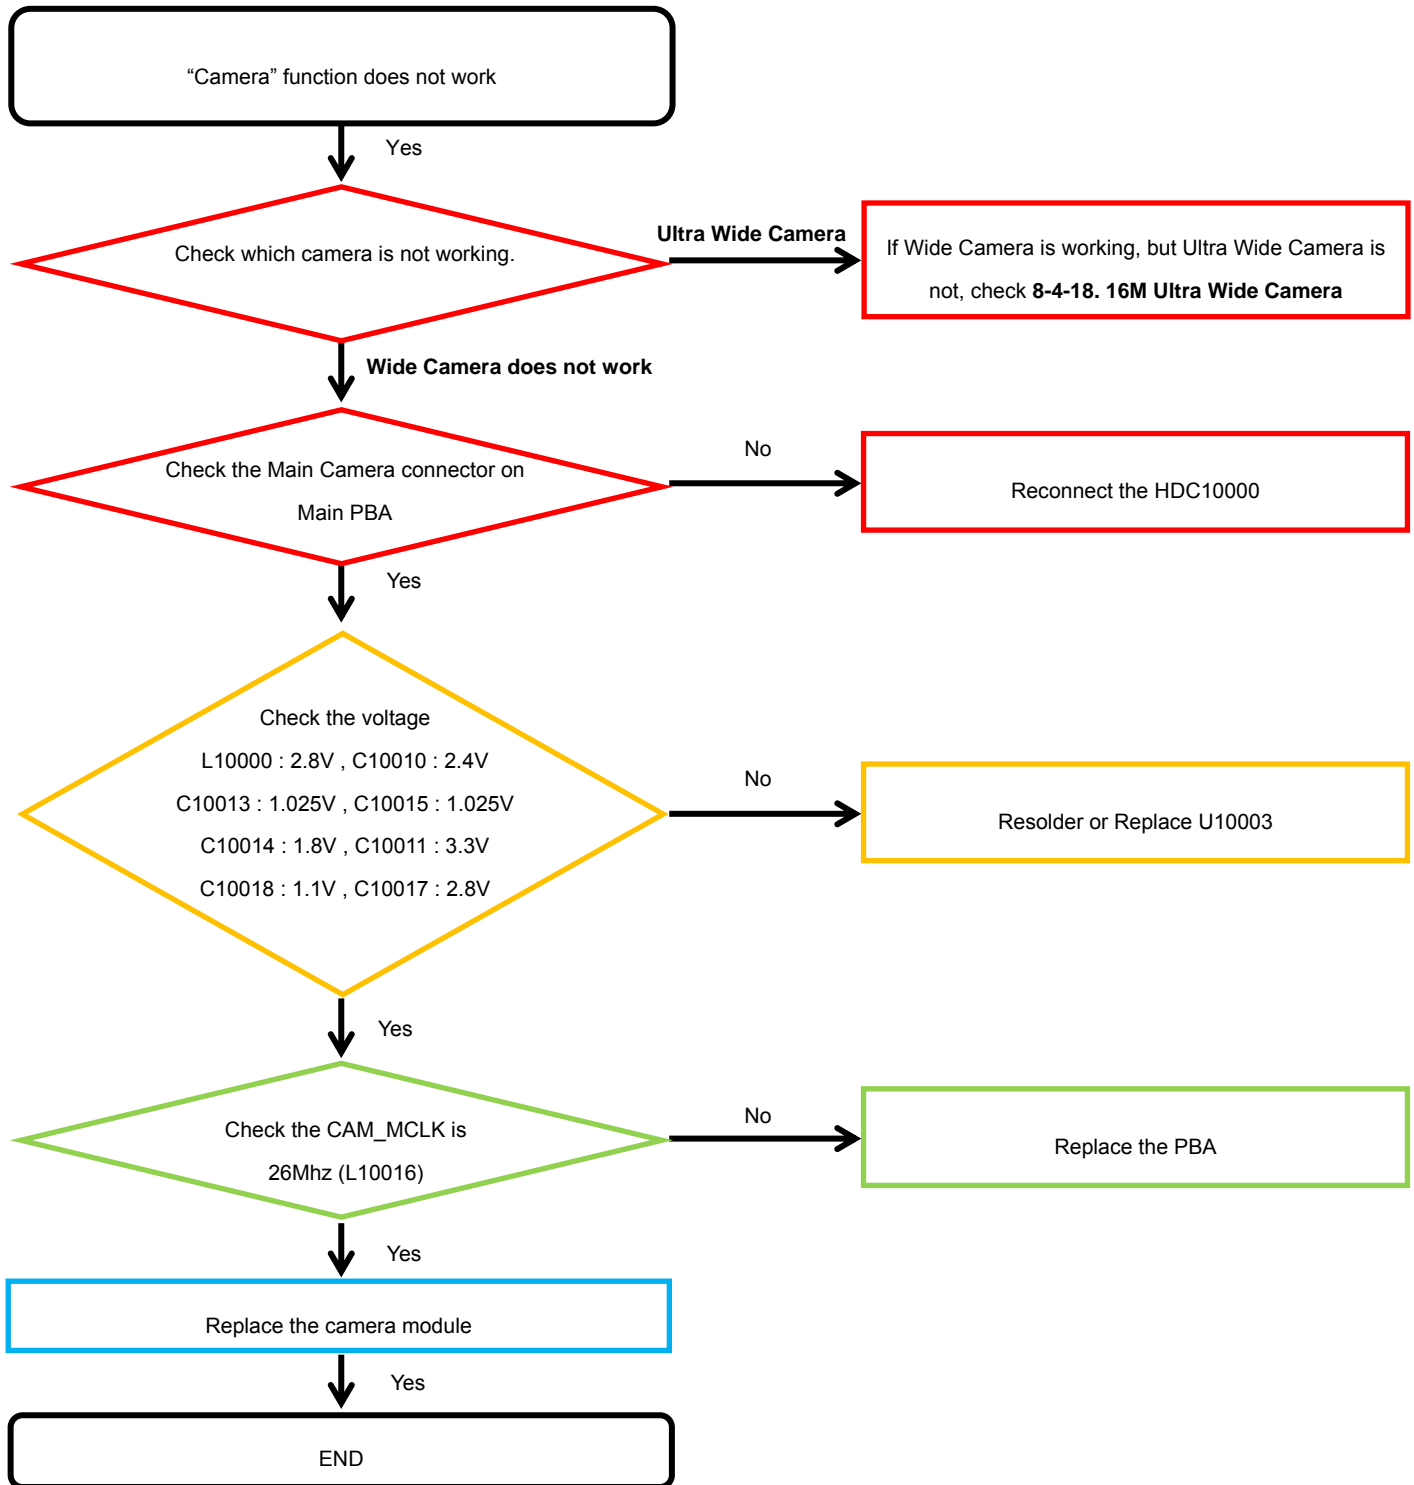

8. Level 3 Repair

8-4-15. MST

8. Level 3 Repair

8-4-16. Display

8. Level 3 Repair

8-4-17. 12M MAIN CAMERA

8. Level 3 Repair

8-4-18. 16M ULTRA WIDE CAMERA