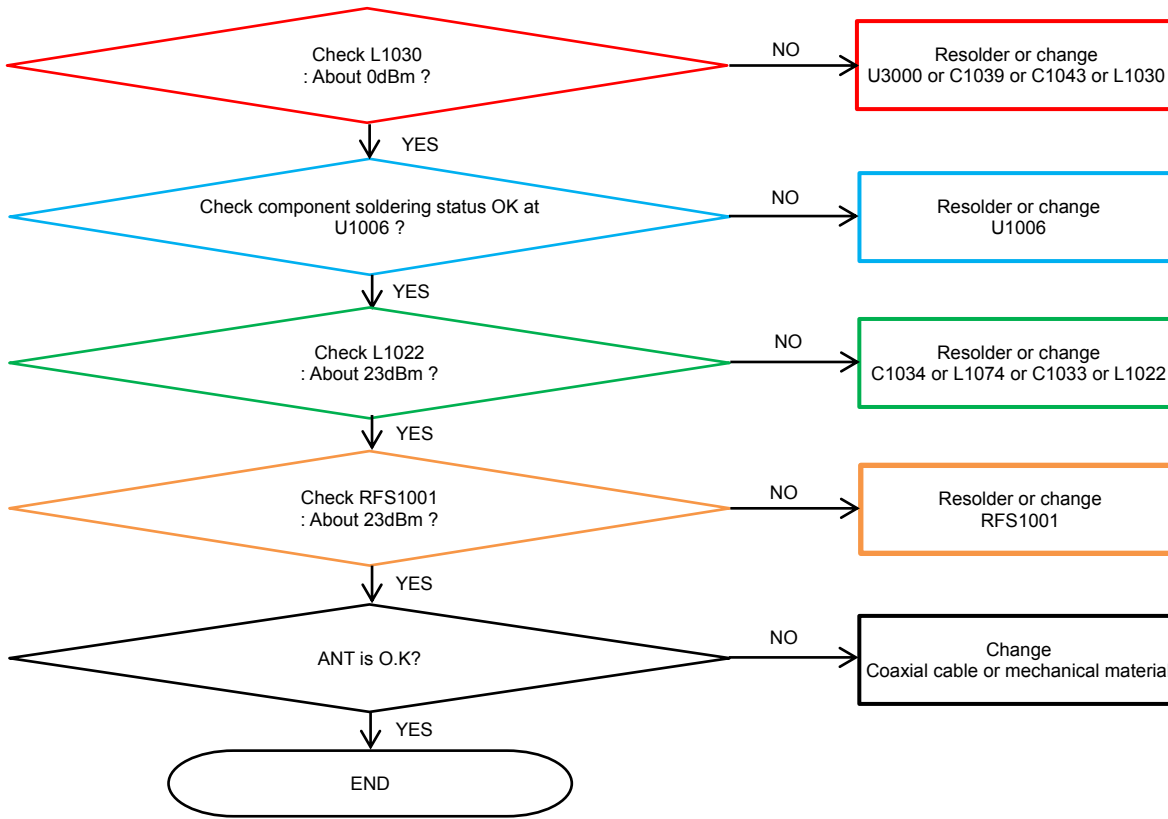

8-4-40. LTE B3 4Rx, LTE B39 DRx

8. Level 3 Repair

8-4-41. LTE B7 4Rx_DRx

8. Level 3 Repair

8-4-42. LTE B40 4Rx_DRx

8. Level 3 Repair

8-4-43. LTE B40_SCC_DRx

8. Level 3 Repair

8-4-44. GSM 850/900 Tx

8. Level 3 Repair

8-4-45. DCS1800/PCS1900 Tx

8. Level 3 Repair

8-4-46. WCDMA B1/2/4, TDSCDMA B34/39, LTE B1/2/3/4/25/34/39 Tx

8. Level 3 Repair

8-4-47. TDSCDMA B38/40/41, LTE B7/38/40/41 Tx

8. Level 3 Repair

8-4-48. WCDMA B5/8, LTE B5/8/12/13/17/18/19/20/26/28 Tx

8. Level 3 Repair

8-5. Service Schematics

- AP Top view

Confidential and proprietary-the contents in this service guide subject to change without prior notice