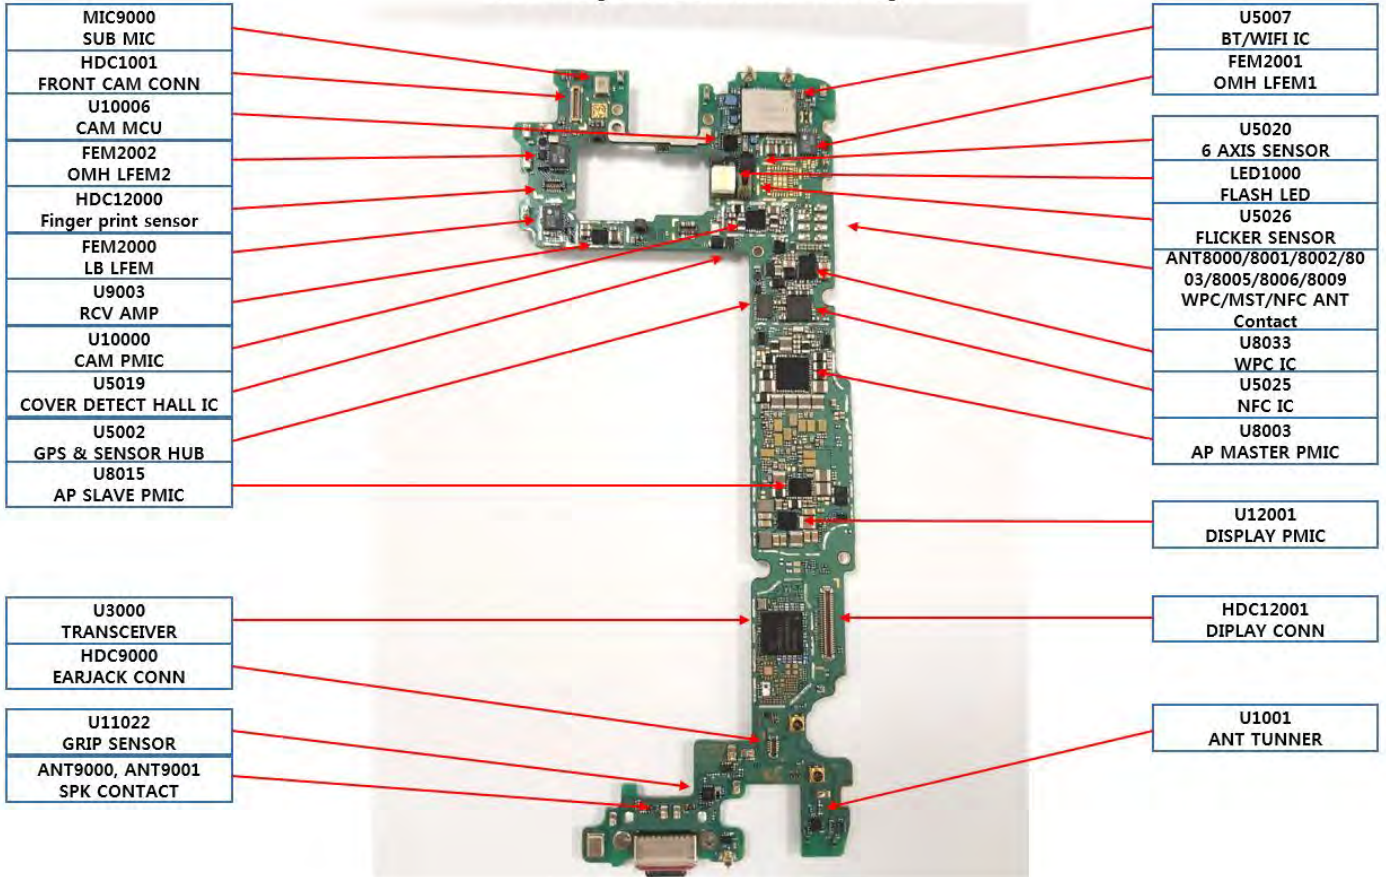

8. Level 3 Repair

PBA(Bottom side)

Confidential and proprietary-the contents in this service guide subject to change without prior notice

Distribution, transmission, or infringement of any content or data from this document without Samsung's written authorization is strictly prohibited.