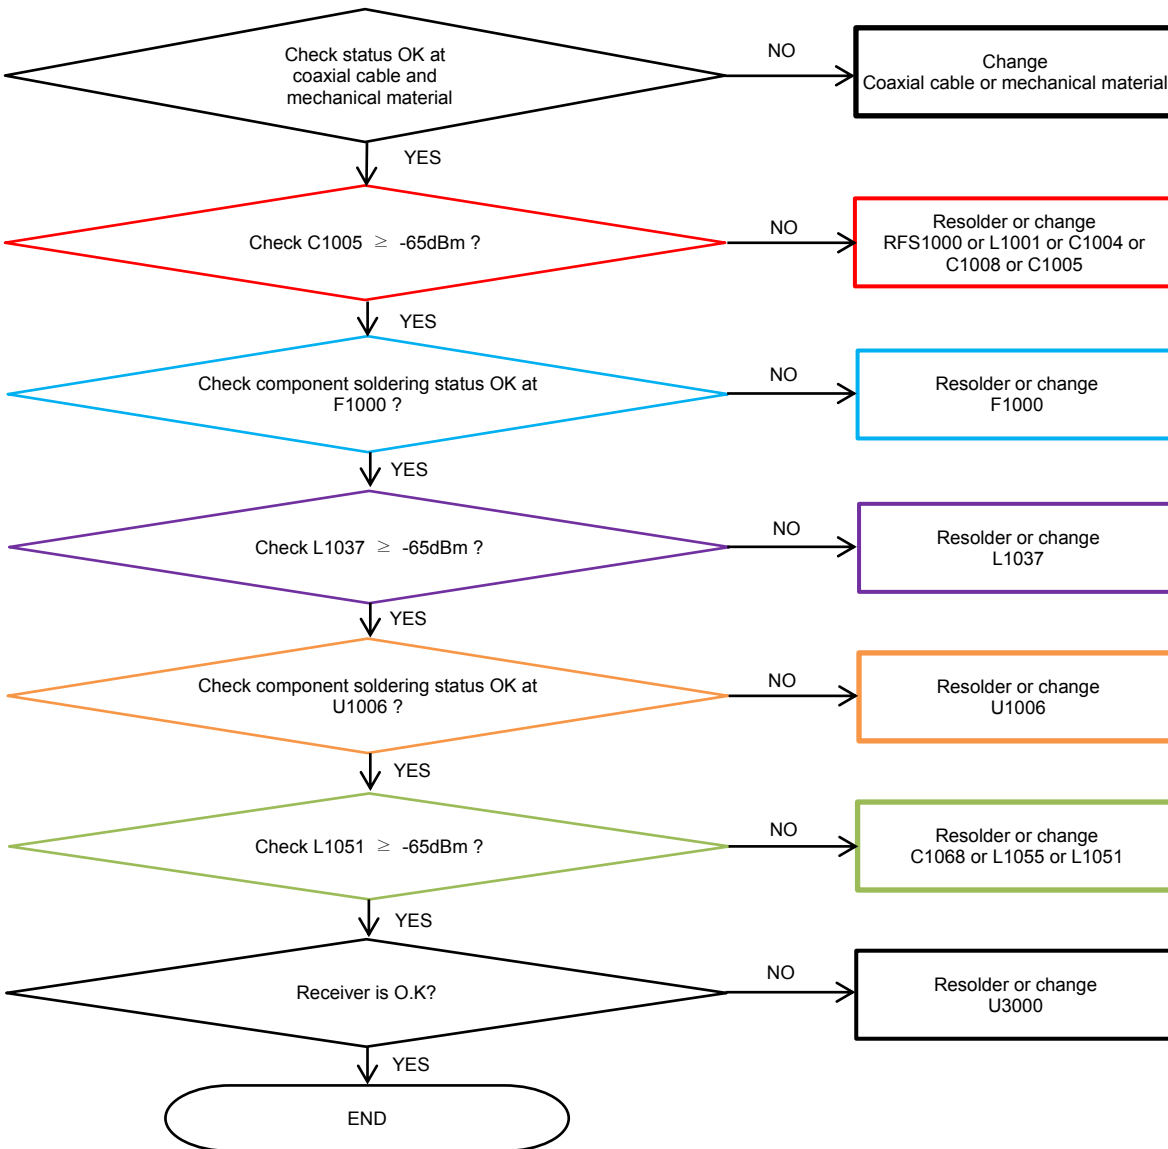

8. Level 3 Repair

8-4-23. GSM 850/900, WCDMA B5/8, LTE B5/8/12/13/17/18/19/20/26/28 PRx

8. Level 3 Repair

8-4-24. LTE B7/38/40/41 PRx

8. Level 3 Repair

8-4-25. DCS1800/PCS1900, WCDMA B2, LTE B2/3/25 PRx

8. Level 3 Repair

8-4-26. WCDMA B1/4, TDSCDMA B39, LTE B1/4/39/66 PRx

8. Level 3 Repair

8-4-27. TDSCDMA B34 PRx

Confidential and proprietary-the contents in this service guide subject to change without prior notice

Distribution, transmission, or infringement of any content or data from this document without Samsung's written authorization is strictly prohibited.