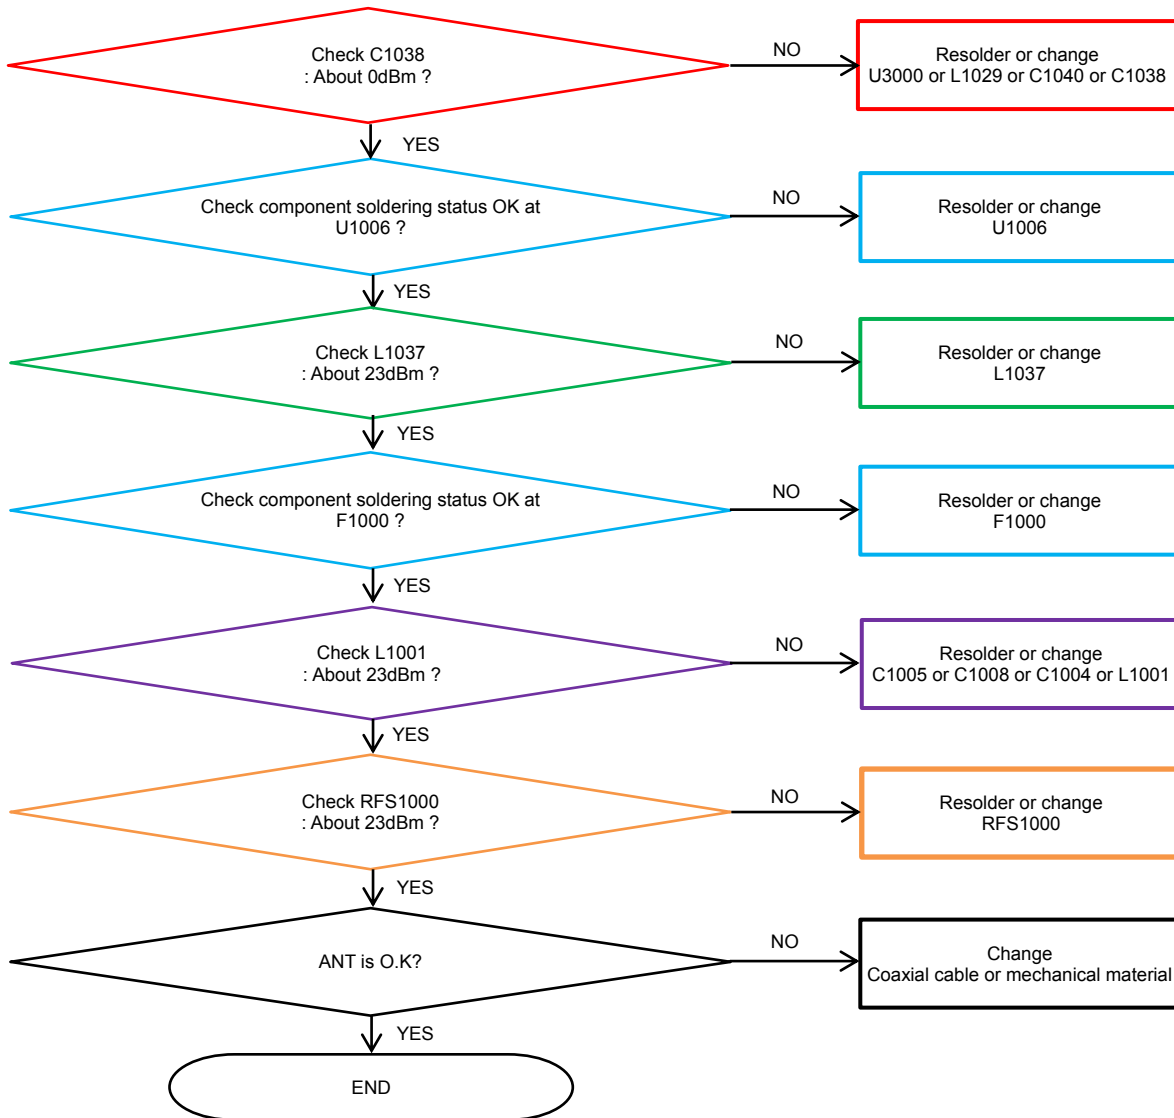

8. Level 3 Repair

8-4-46. WCDMA B1/2/4, TDSCDMA B34/39, LTE B1/2/3/4/25/34/39 Tx