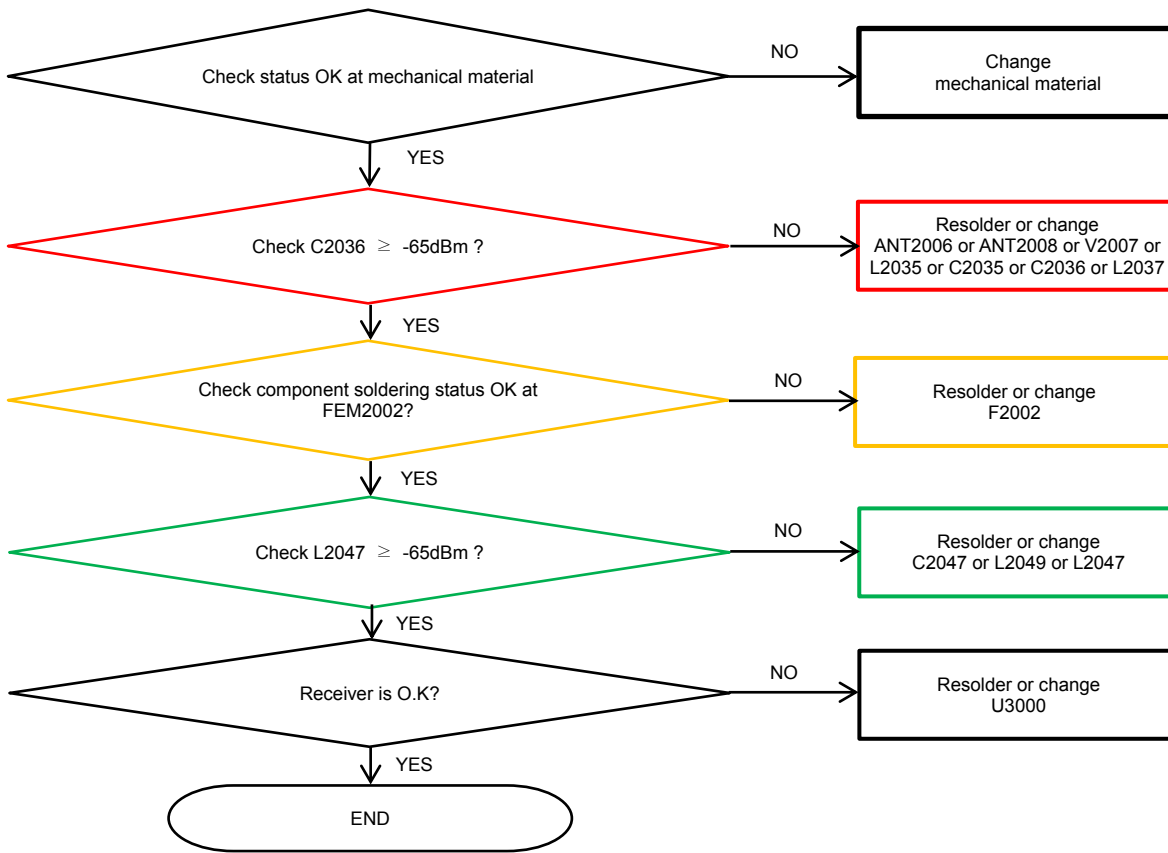

8-4-36. WCDMA B1/4, LTE B1/4/66 DRx

8. Level 3 Repair

8-4-37. LTE B32 DRx

8. Level 3 Repair

8-4-38. TDSCDMA B38/40/41, LTE B7/38/40/41 DRx

8. Level 3 Repair

8-4-39. LTE B1/4/66 4Rx_DRx

8. Level 3 Repair

8-4-40. LTE B3 4Rx, LTE B39 DRx

8. Level 3 Repair

8-4-41. LTE B7 4Rx_DRx

8. Level 3 Repair

8-4-42. LTE B40 4Rx_DRx

8. Level 3 Repair

8-4-43. LTE B40_SCC_DRx

8. Level 3 Repair