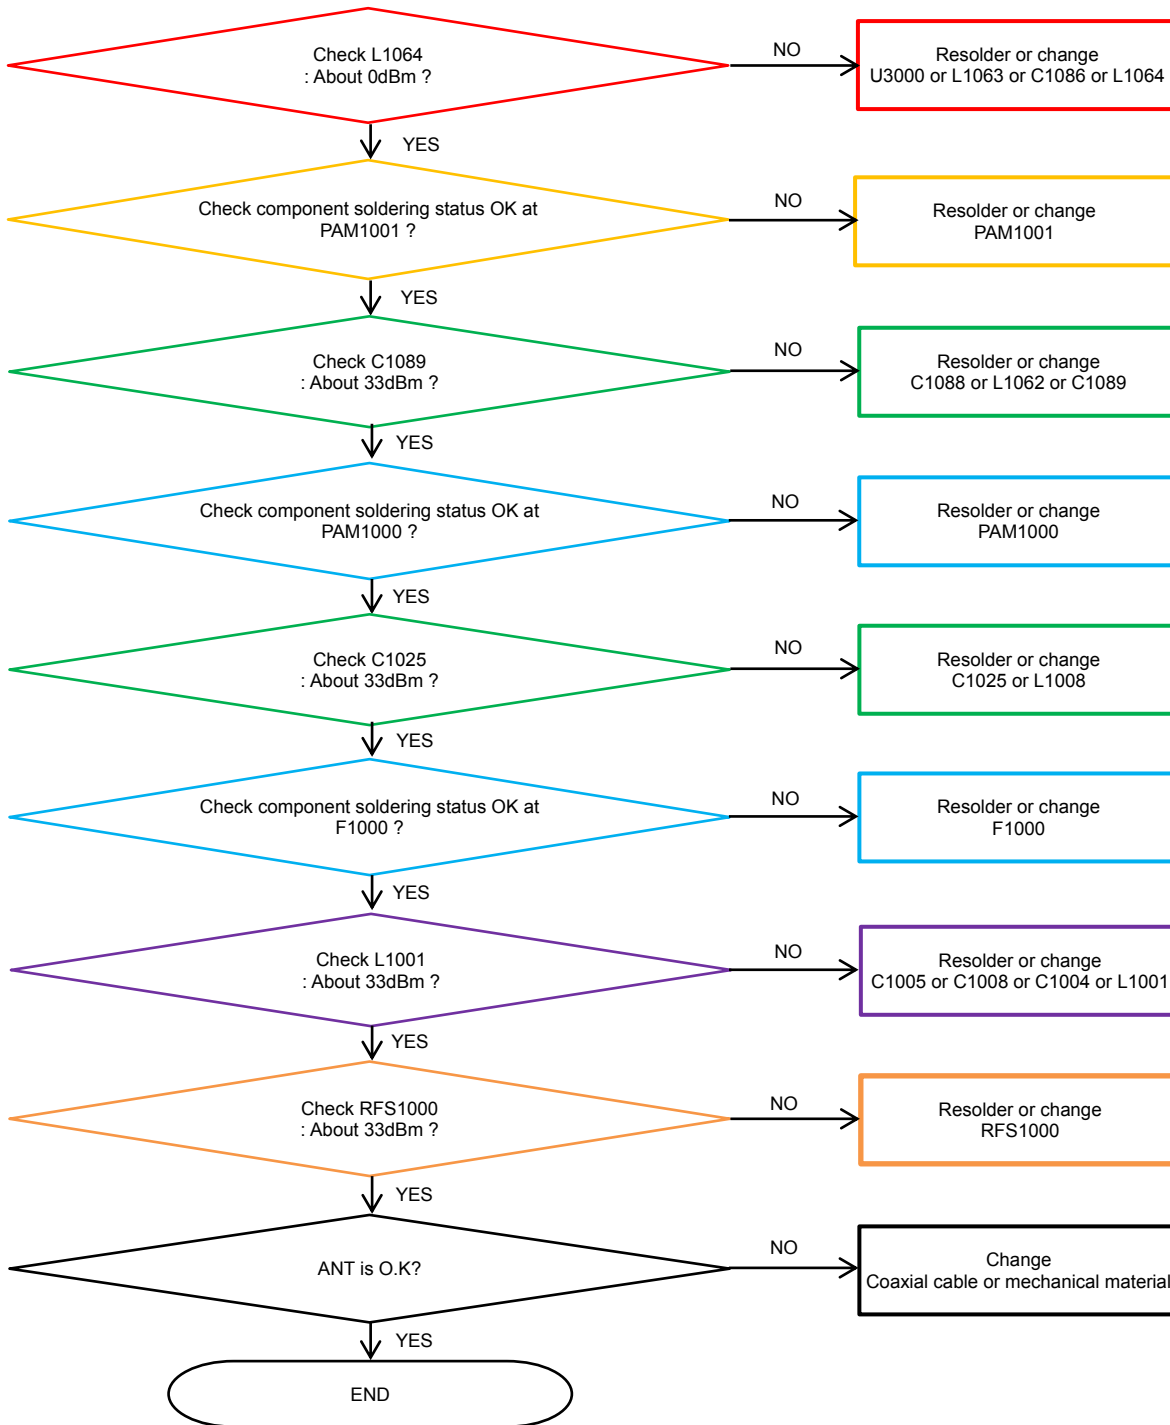

8. Level 3 Repair

8-4-44. GSM 850/900 Tx