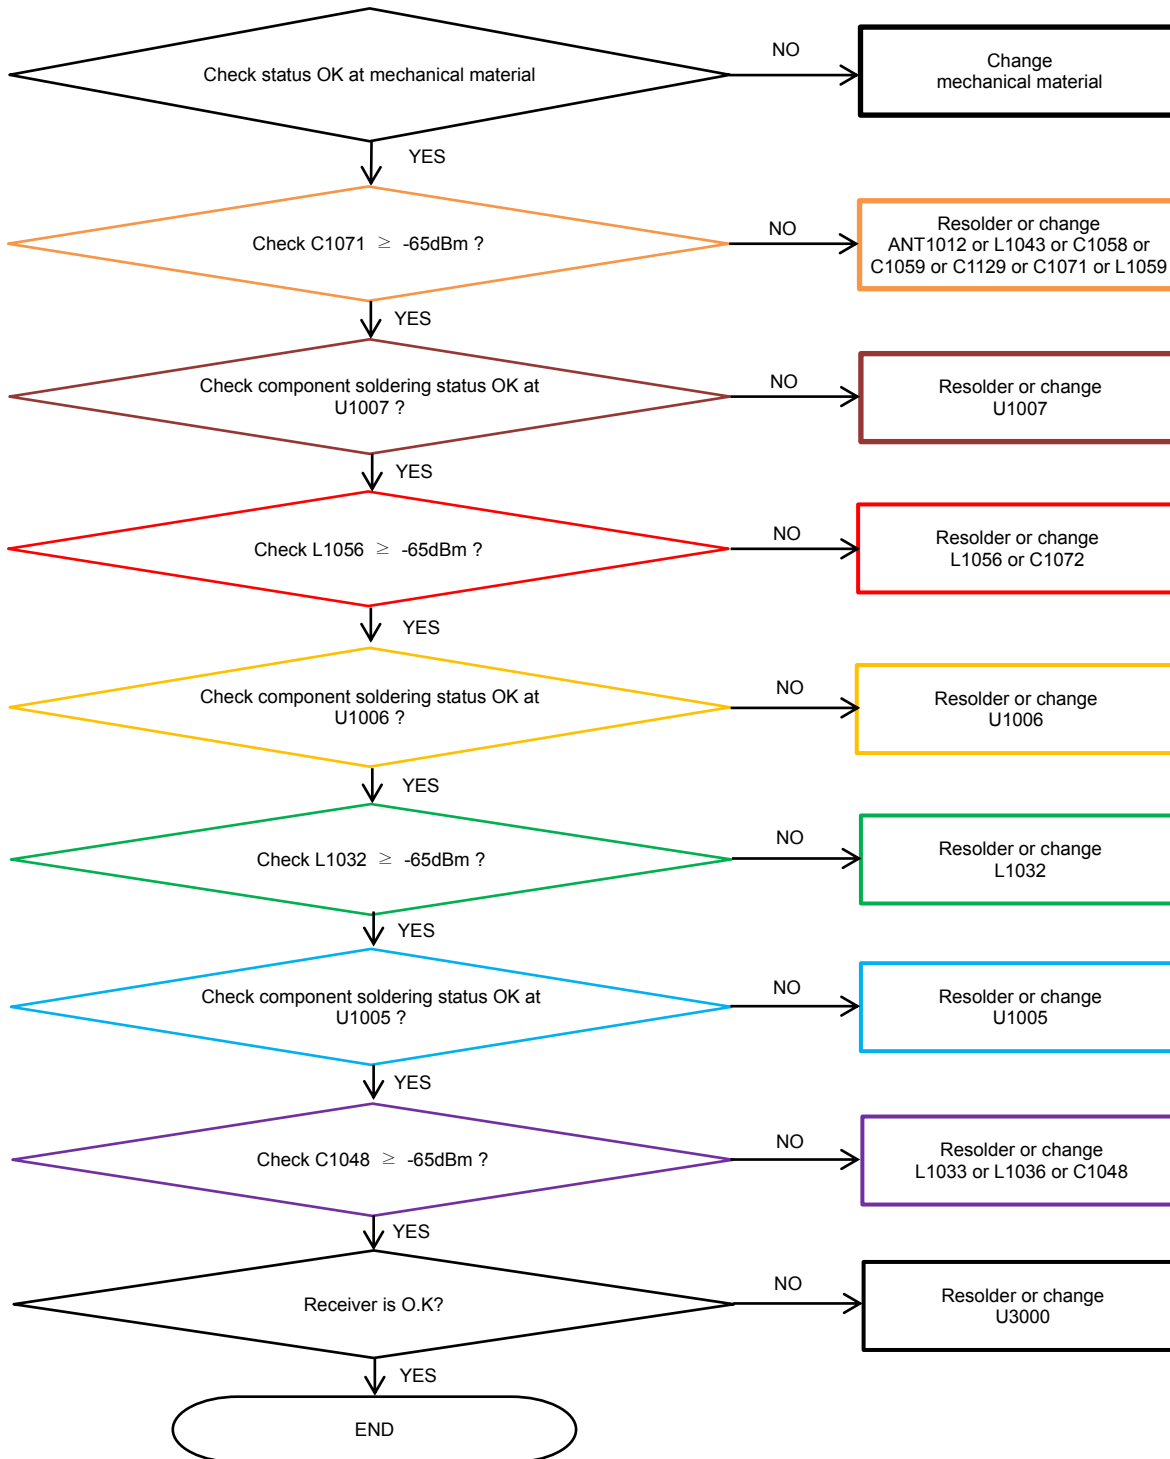

8. Level 3 Repair

8-4-28. LTE B32 PRx

Confidential and proprietary-the contents in this service guide subject to change without prior notice

Distribution, transmission, or infringement of any content or data from this document without Samsung's written authorization is strictly prohibited.

8. Level 3 Repair

8-4-29. LTE B1/4/66 4Rx_PRx

8. Level 3 Repair

8-4-30. LTE B3 4Rx_PRx

8. Level 3 Repair

8-4-31. LTE B7 4Rx_PRx

8. Level 3 Repair

8-4-32. LTE 40 4Rx_PRx