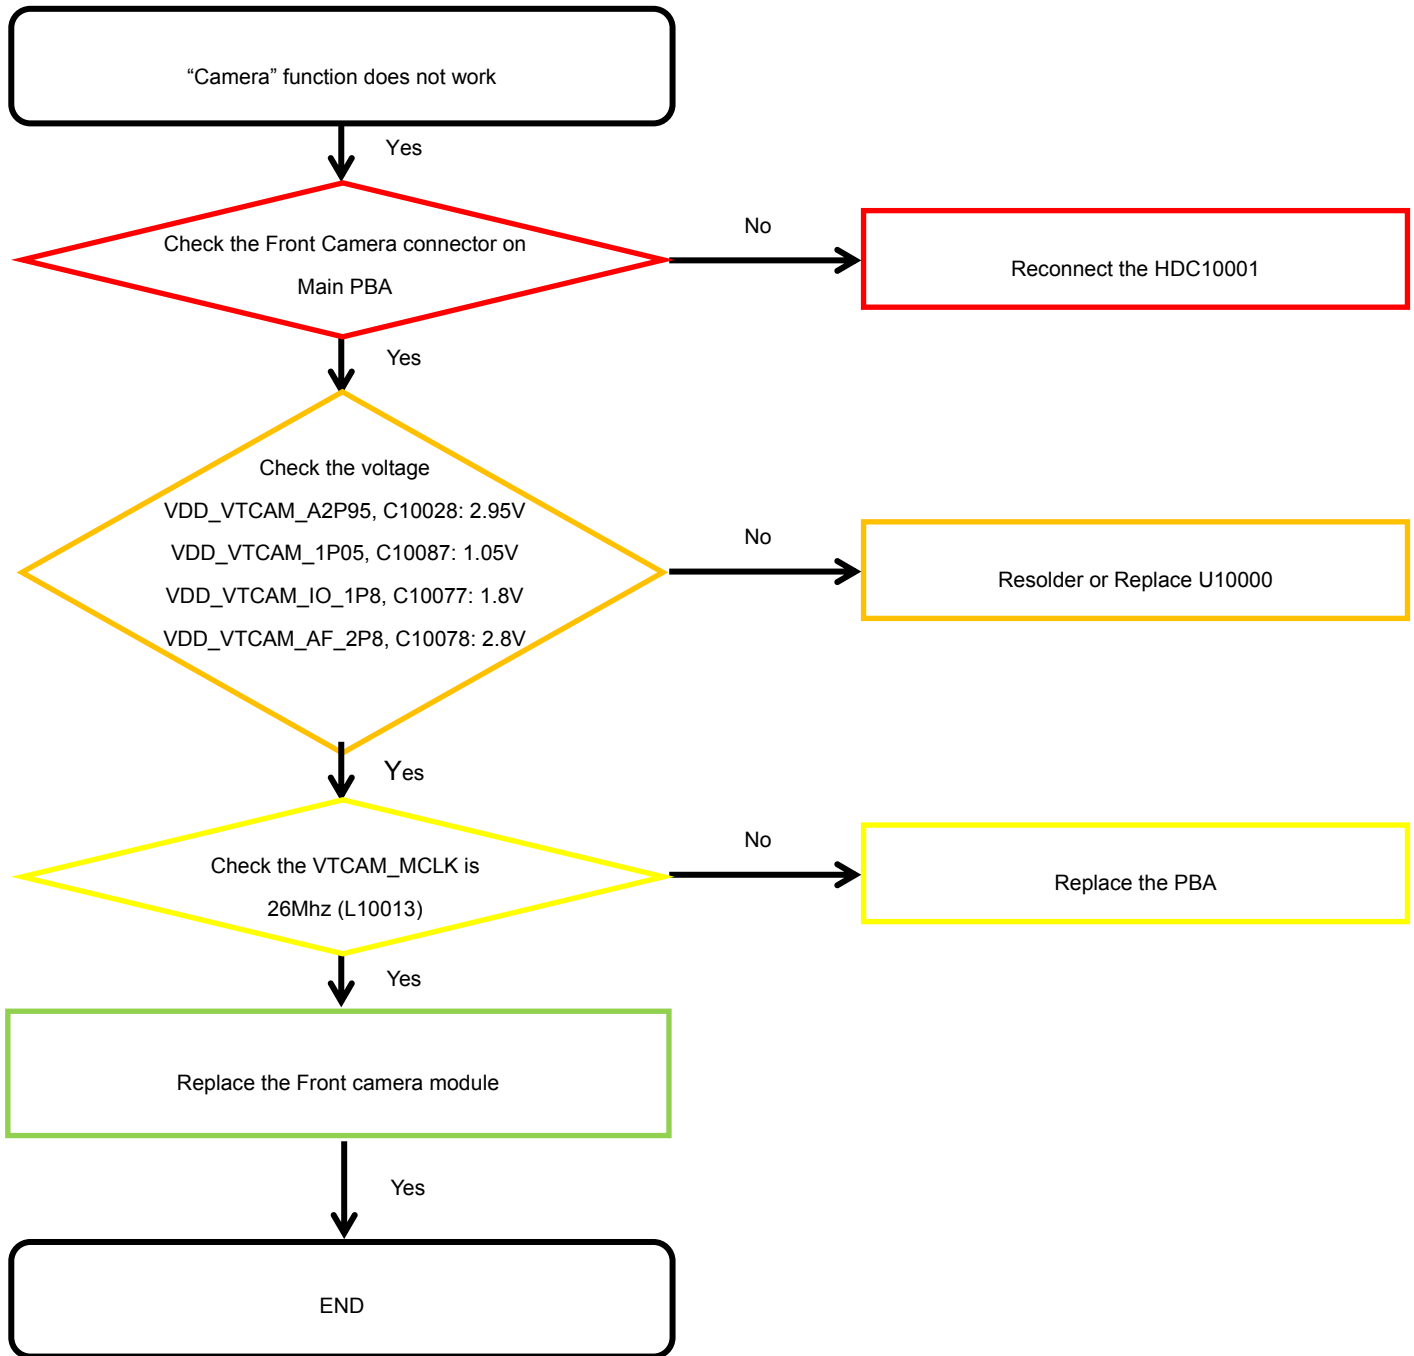

8. Level 3 Repair

8-4-19. 10M FRONT CAMERA