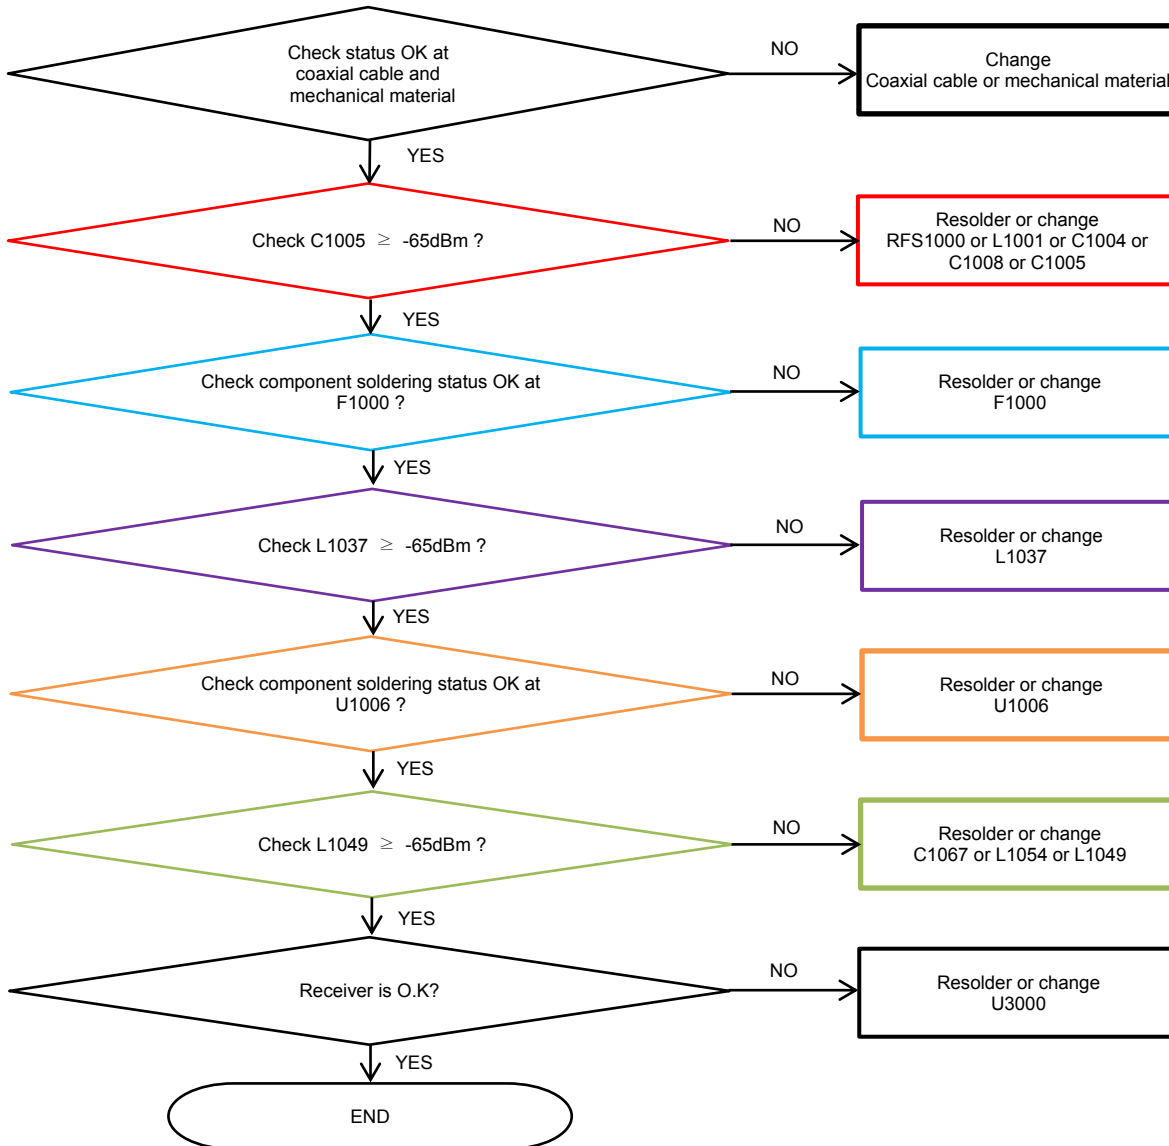

8. Level 3 Repair

8-4-23. GSM 850/900, WCDMA B5/8, LTE B5/8/12/13/17/18/19/20/26/28 PRx

8. Level 3 Repair

8-4-24. LTE B7/38/40/41 PRx

8. Level 3 Repair

8-4-25. DCS1800/PCS1900, WCDMA B2, LTE B2/3/25 PRx

8. Level 3 Repair

8-4-26. WCDMA B1/4, TDSCDMA B39, LTE B1/4/39/66 PRx

8. Level 3 Repair

8-4-27. TDSCDMA B34 PRx

Confidential and proprietary-the contents in this service guide subject to change without prior notice

Distribution, transmission, or infringement of any content or data from this document without Samsung's written authorization is strictly prohibited.