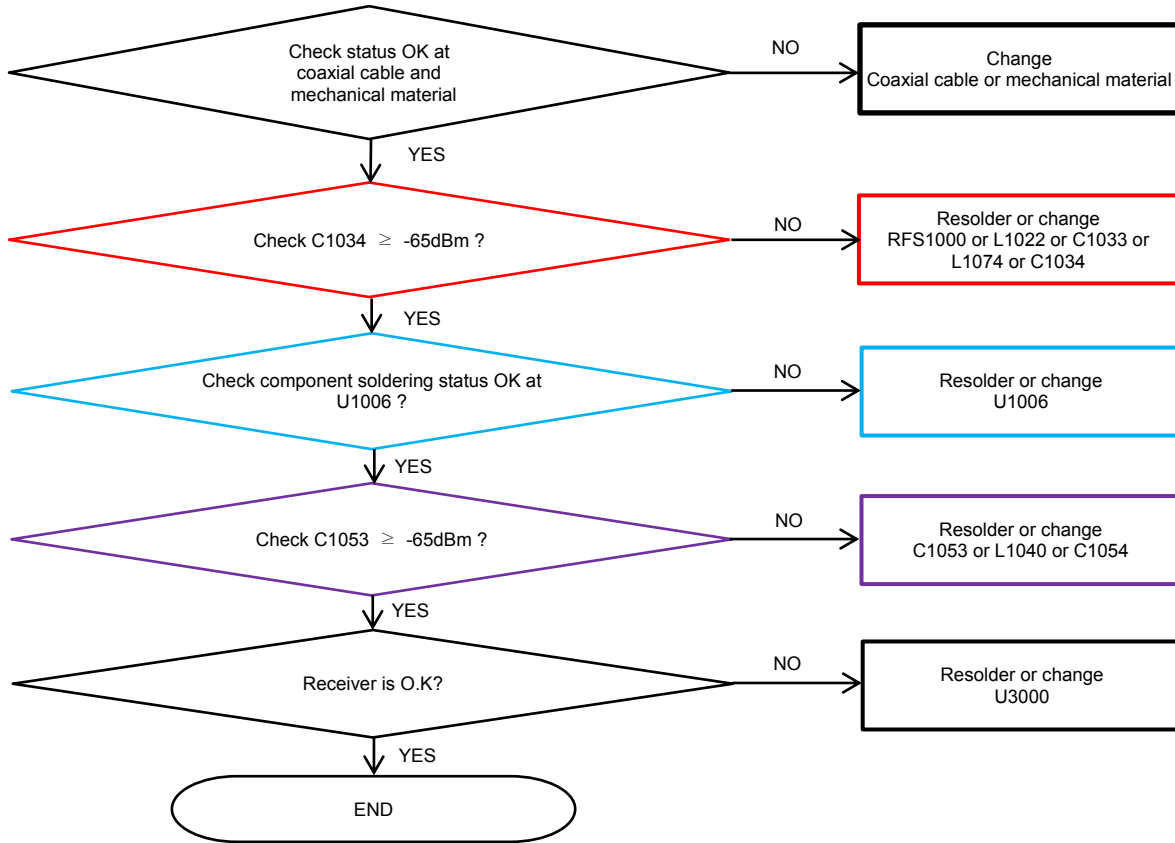

8. Level 3 Repair

8-4-33. LTE B40 SCC