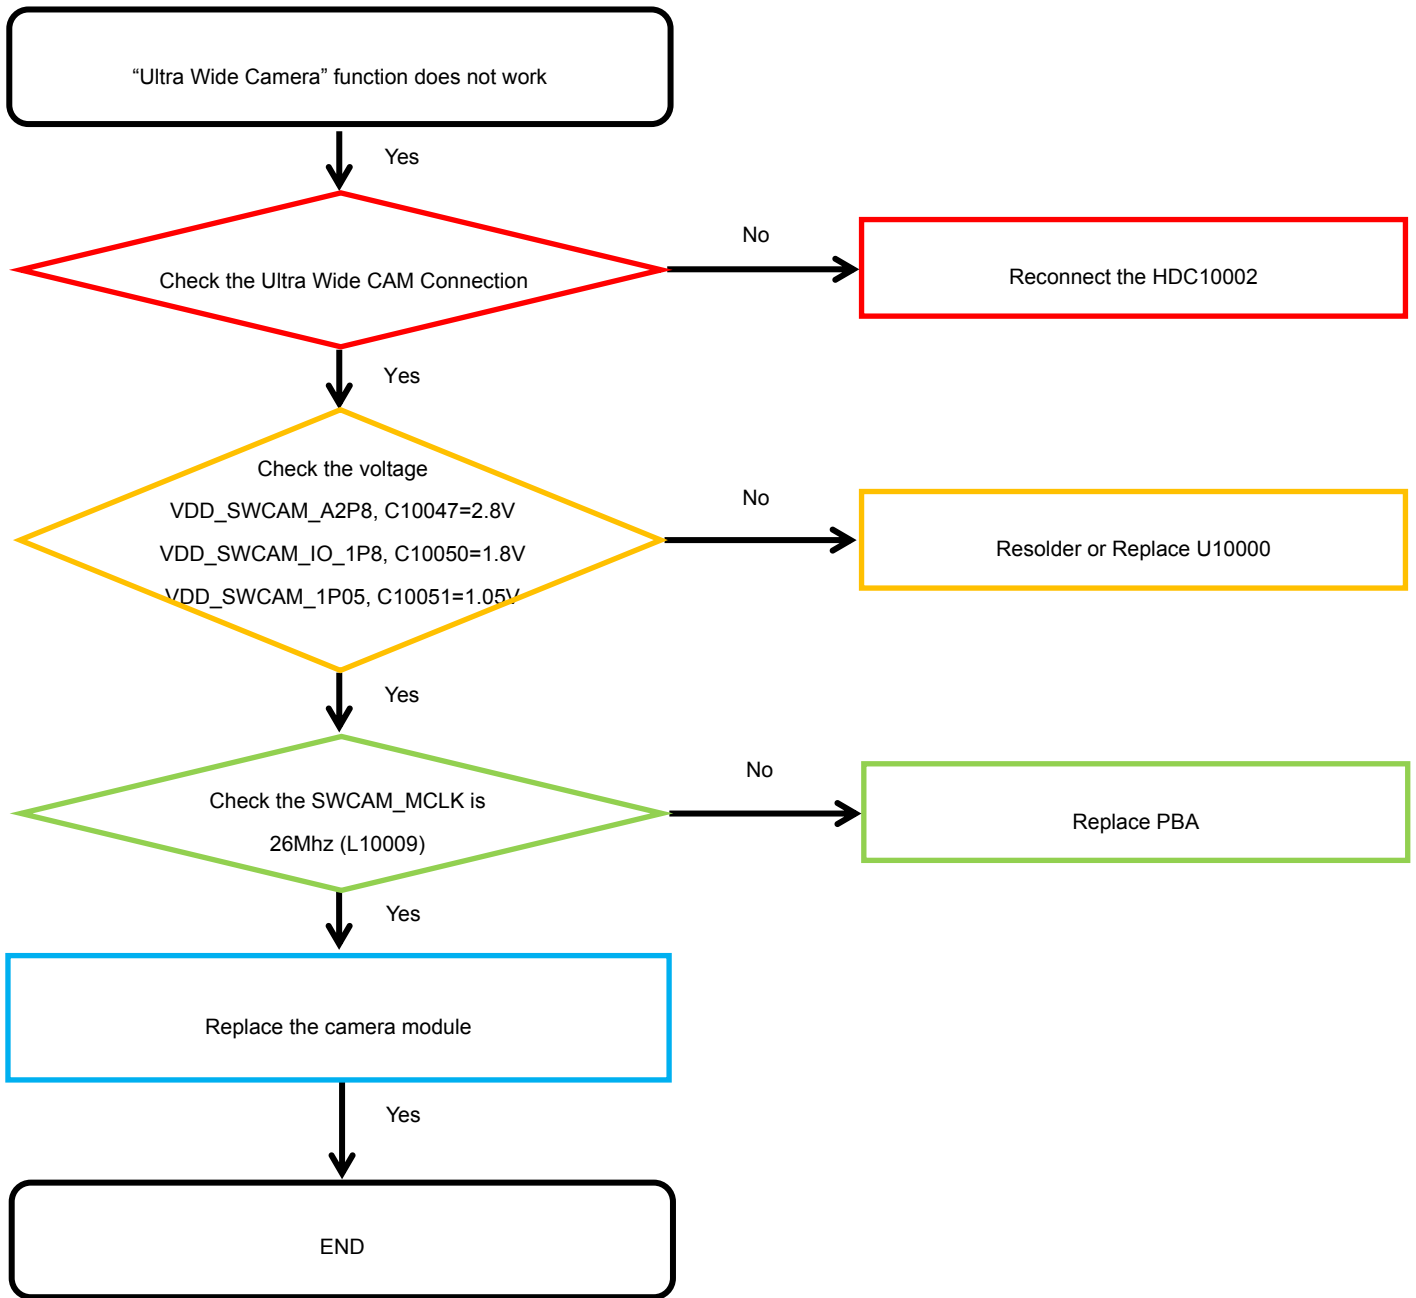

8. Level 3 Repair

8-4-15. MST

8. Level 3 Repair

8-4-16. Display

8. Level 3 Repair

8-4-17. 12M MAIN CAMERA

8. Level 3 Repair

8-4-18. 16M ULTRA WIDE CAMERA