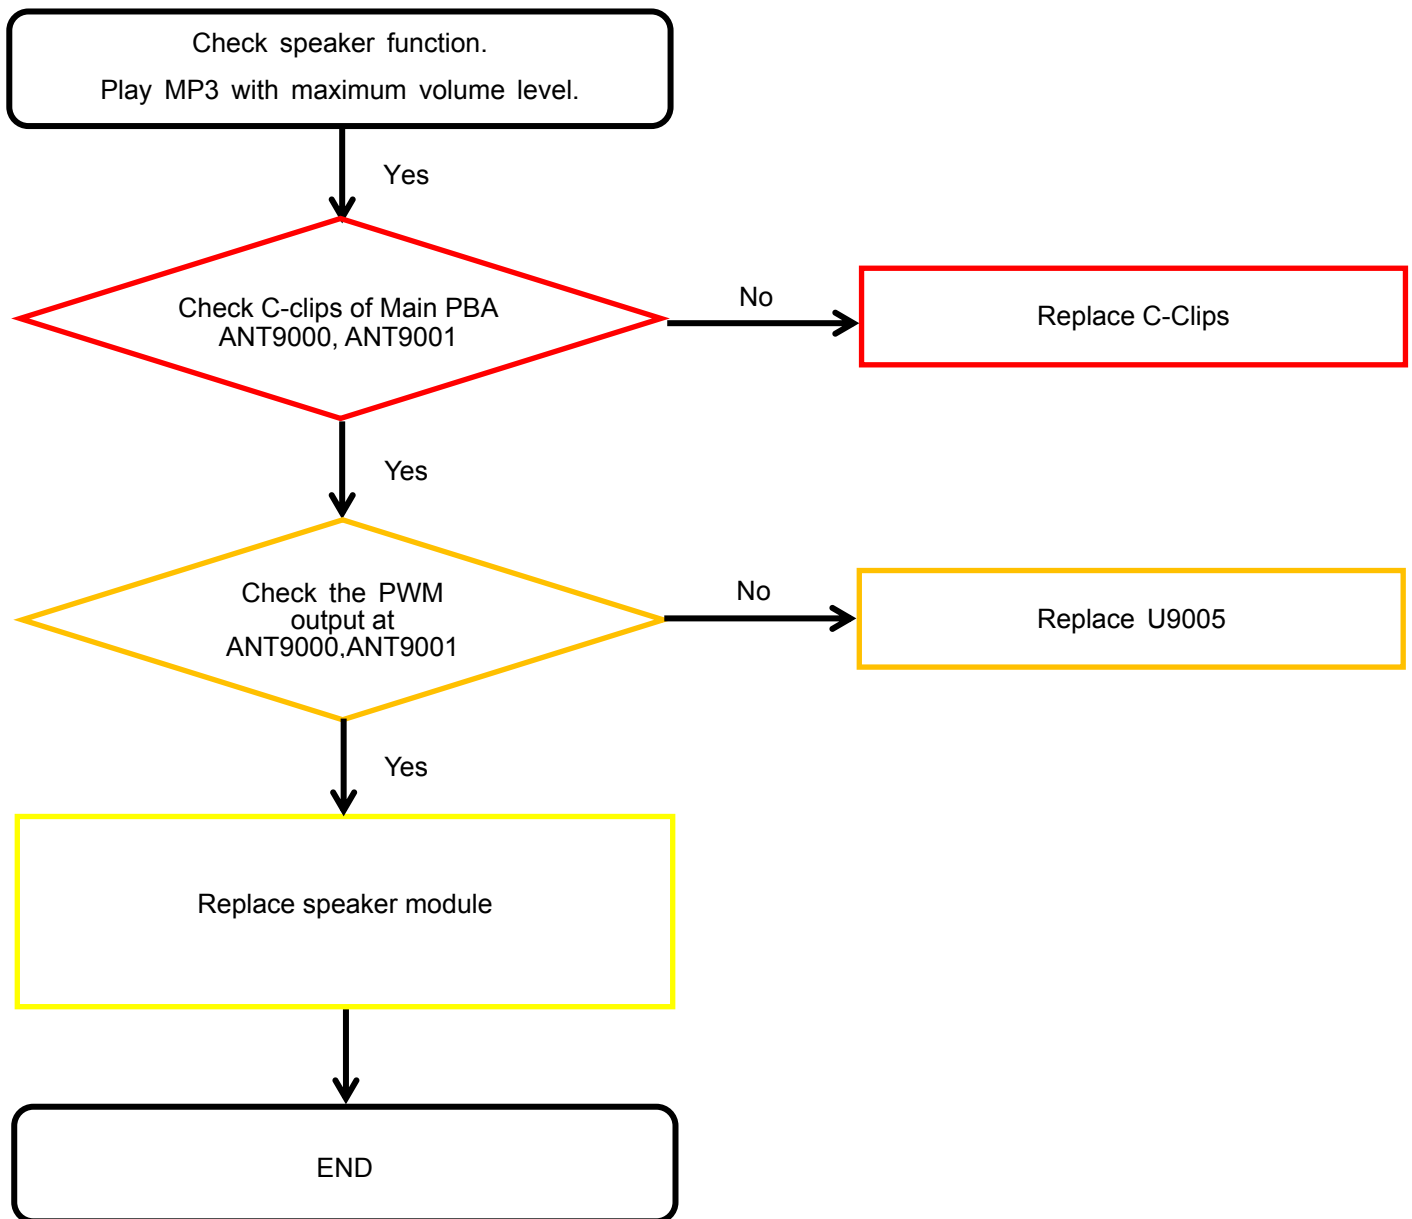

8. Level 3 Repair

8-4-8-5. Proximity sensor

8. Level 3 Repair

8-4-8-6. Light Sensor

8. Level 3 Repair

8-4-8-7. Hall Sensor

8. Level 3 Repair

8-4-8-8. Fingerprint Sensor

8. Level 3 Repair

8-4-9-1. Microphone Part - Main MIC

8. Level 3 Repair

8-4-9-2. Microphone Part - Sub(2nd) MIC

8. Level 3 Repair

8-4-10. Speaker Part

8. Level 3 Repair

8-4-11. Receiver Part

8. Level 3 Repair

8-4-12. BT/WIFI

8. Level 3 Repair

8-4-13. GPS

Confidential and proprietary-the contents in this service guide subject to change without prior notice

Distribution, transmission, or infringement of any content or data from this document without Samsung's written authorization is strictly prohibited.