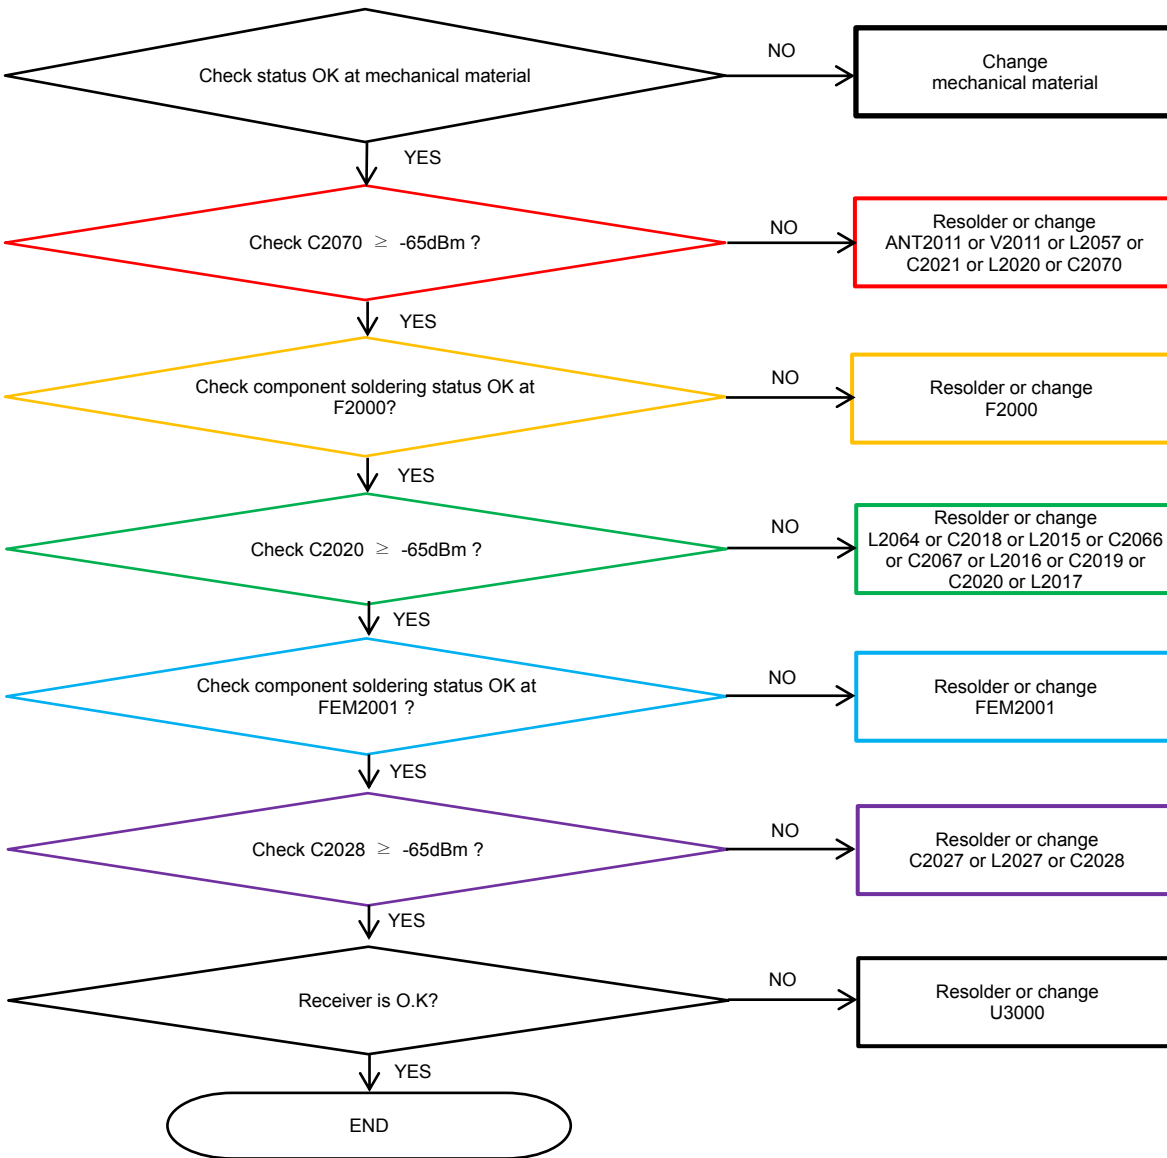

8. Level 3 Repair

8-4-29. LTE B1/4/66 4Rx_PRx

8. Level 3 Repair

8-4-30. LTE B3 4Rx_PRx

8. Level 3 Repair

8-4-31. LTE B7 4Rx_PRx

8. Level 3 Repair

8-4-32. LTE 40 4Rx_PRx

8. Level 3 Repair

8-4-33. LTE B40 SCC

8. Level 3 Repair

8-4-34. GSM850/900, WCDMA B5/8, LTE B5/8/12/13/17/18/19/20/26/28 DRx

8. Level 3 Repair

8-4-35. DCS1800/PCS1900, WCDMA B2, LTE B2/3/25 DRx

8. Level 3 Repair