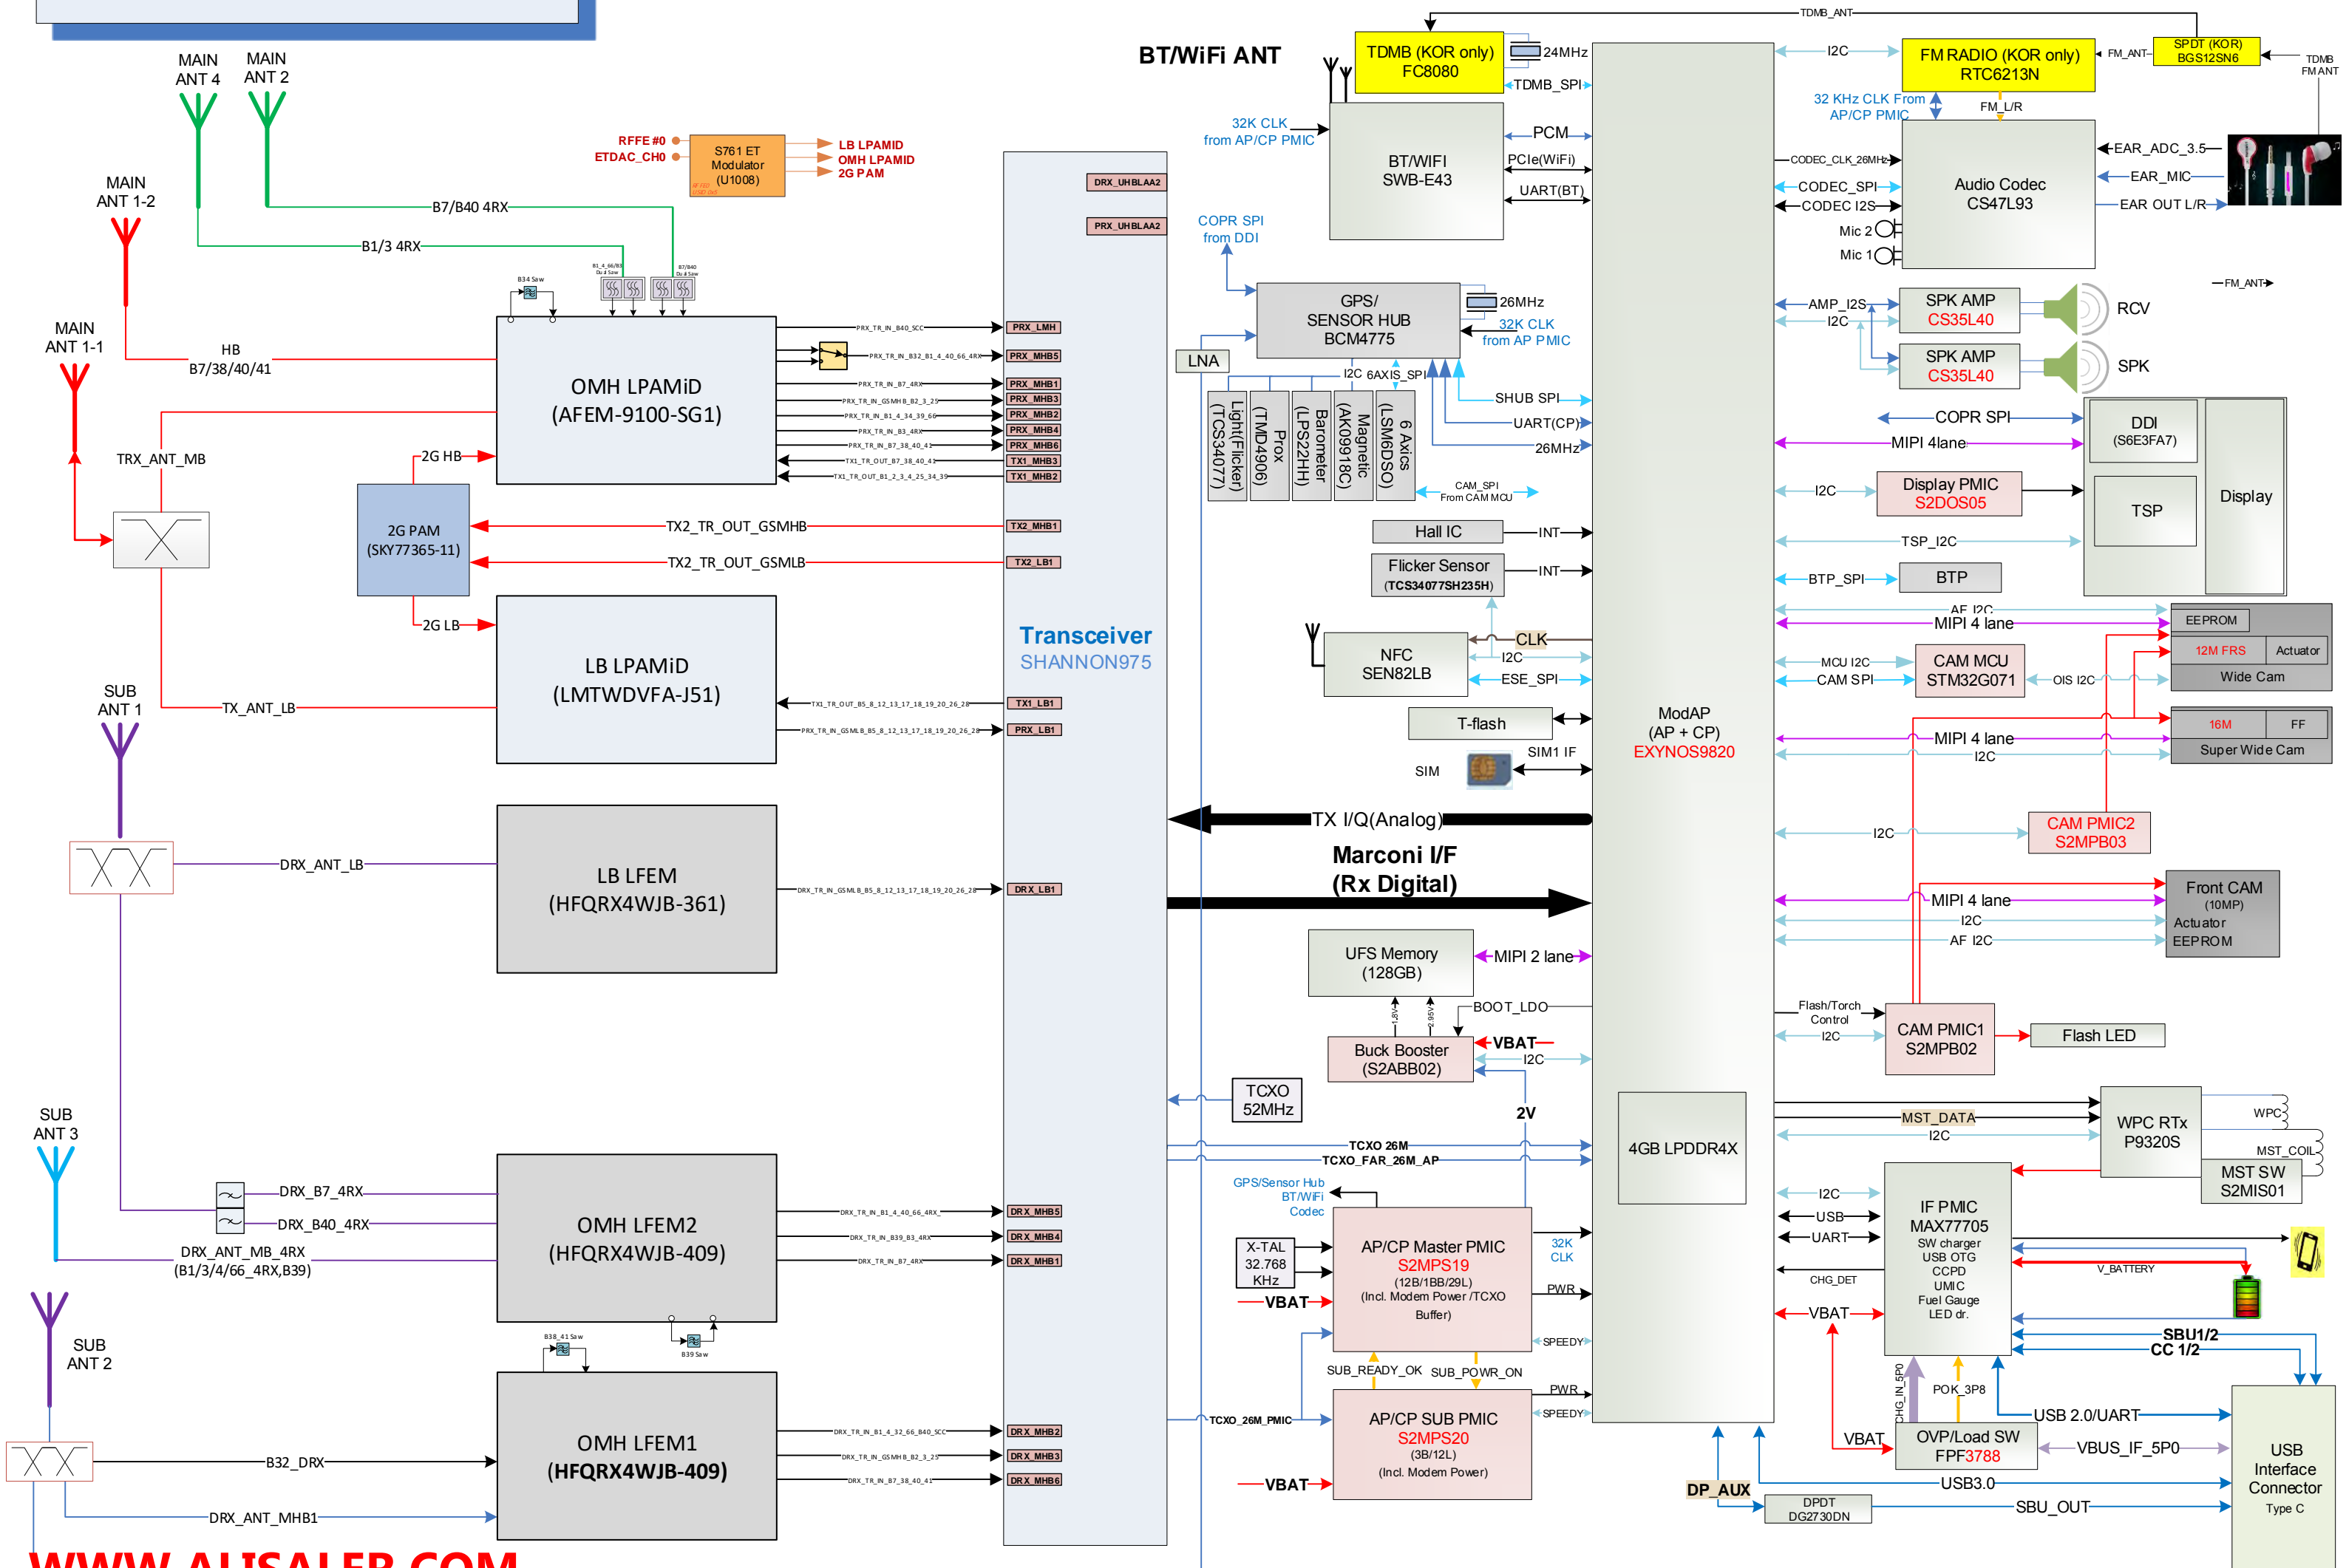

8. Level 3 Repair

8-1. Components Layout

PBA(Top side)

Confidential and proprietary-the contents in this service guide subject to change without prior notice

Distribution, transmission, or infringement of any content or data from this document without Samsung's written authorization is strictly prohibited.

8. Level 3 Repair

PBA(Bottom side)

Confidential and proprietary-the contents in this service guide subject to change without prior notice

Distribution, transmission, or infringement of any content or data from this document without Samsung's written authorization is strictly prohibited.

8. Level 3 Repair

8-3. Flow chart of Troubleshooting.

	
<p>Oscilloscope</p>	<p>Digital Multimeter</p>
	
<p>Power Supply</p>	<p>+ driver, ESD Safe Tweezer</p>
	
<p>8960 & Spectrum Analyzer</p>	<p>Soldering iron</p>