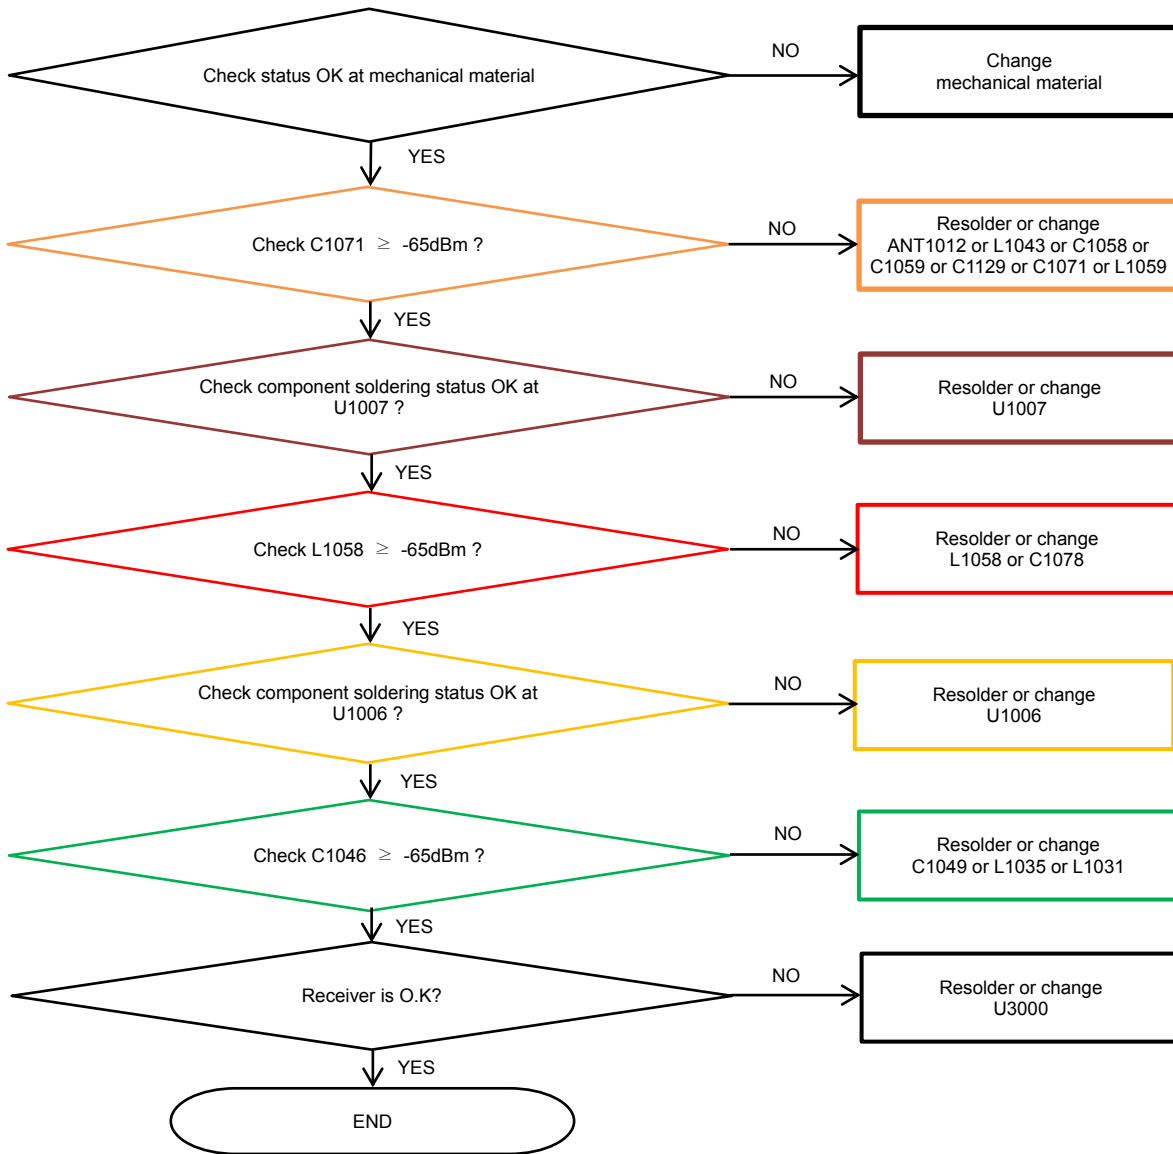

8. Level 3 Repair

8-4-28. LTE B32 PRx

Confidential and proprietary-the contents in this service guide subject to change without prior notice

Distribution, transmission, or infringement of any content or data from this document without Samsung's written authorization is strictly prohibited.

8. Level 3 Repair

8-4-29. LTE B1/4/66 4Rx_PRx

8. Level 3 Repair

8-4-30. LTE B3 4Rx_PRx

8. Level 3 Repair

8-4-31. LTE B7 4Rx_PRx

8. Level 3 Repair

8-4-32. LTE 40 4Rx_PRx