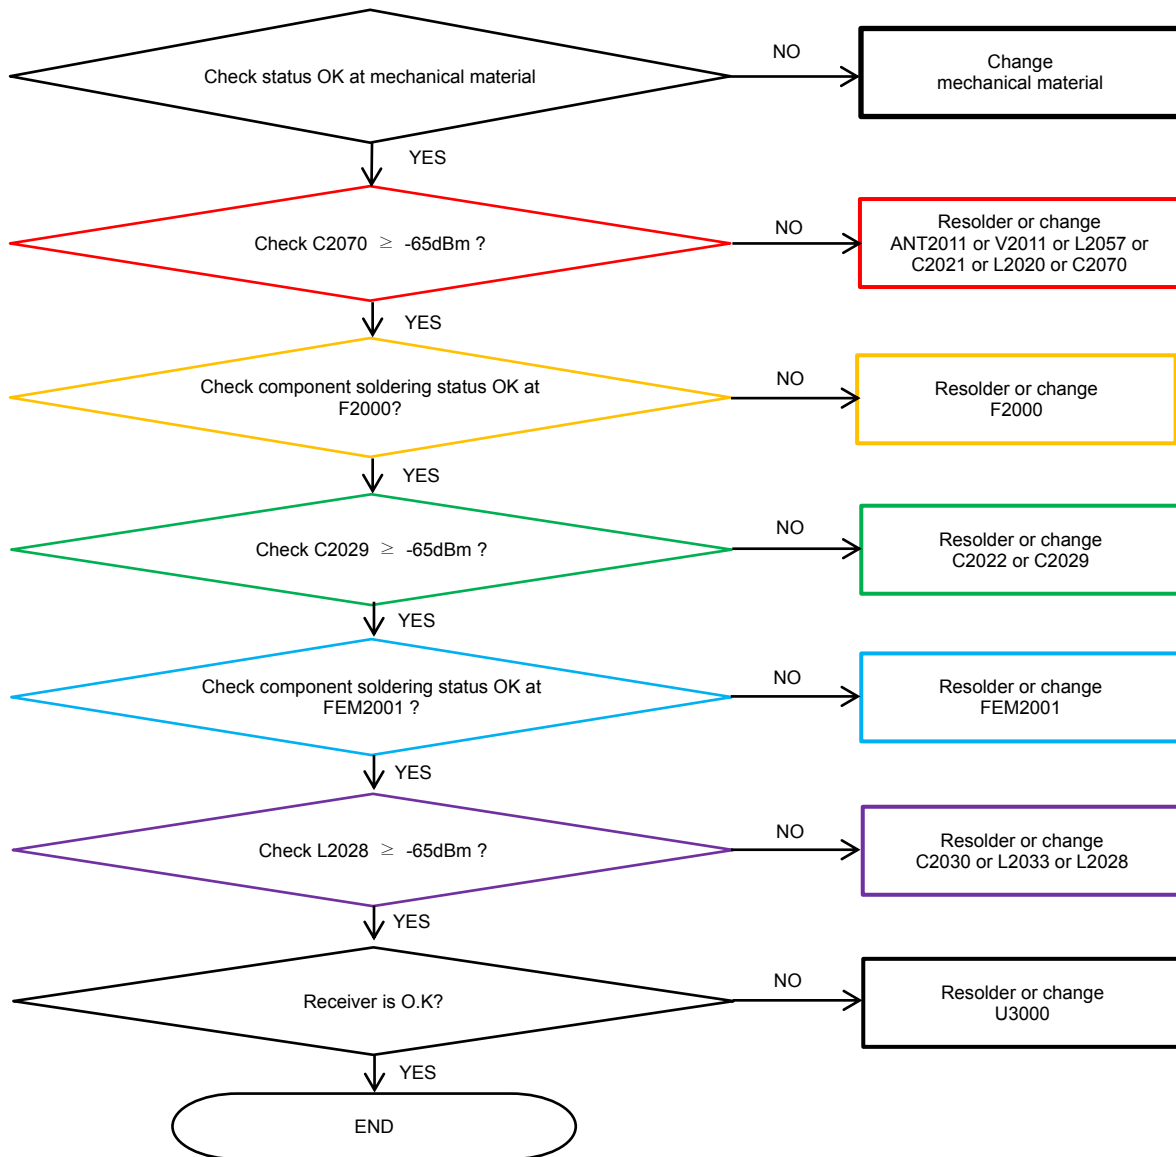

8. Level 3 Repair

8-4-37. LTE B32 DRx