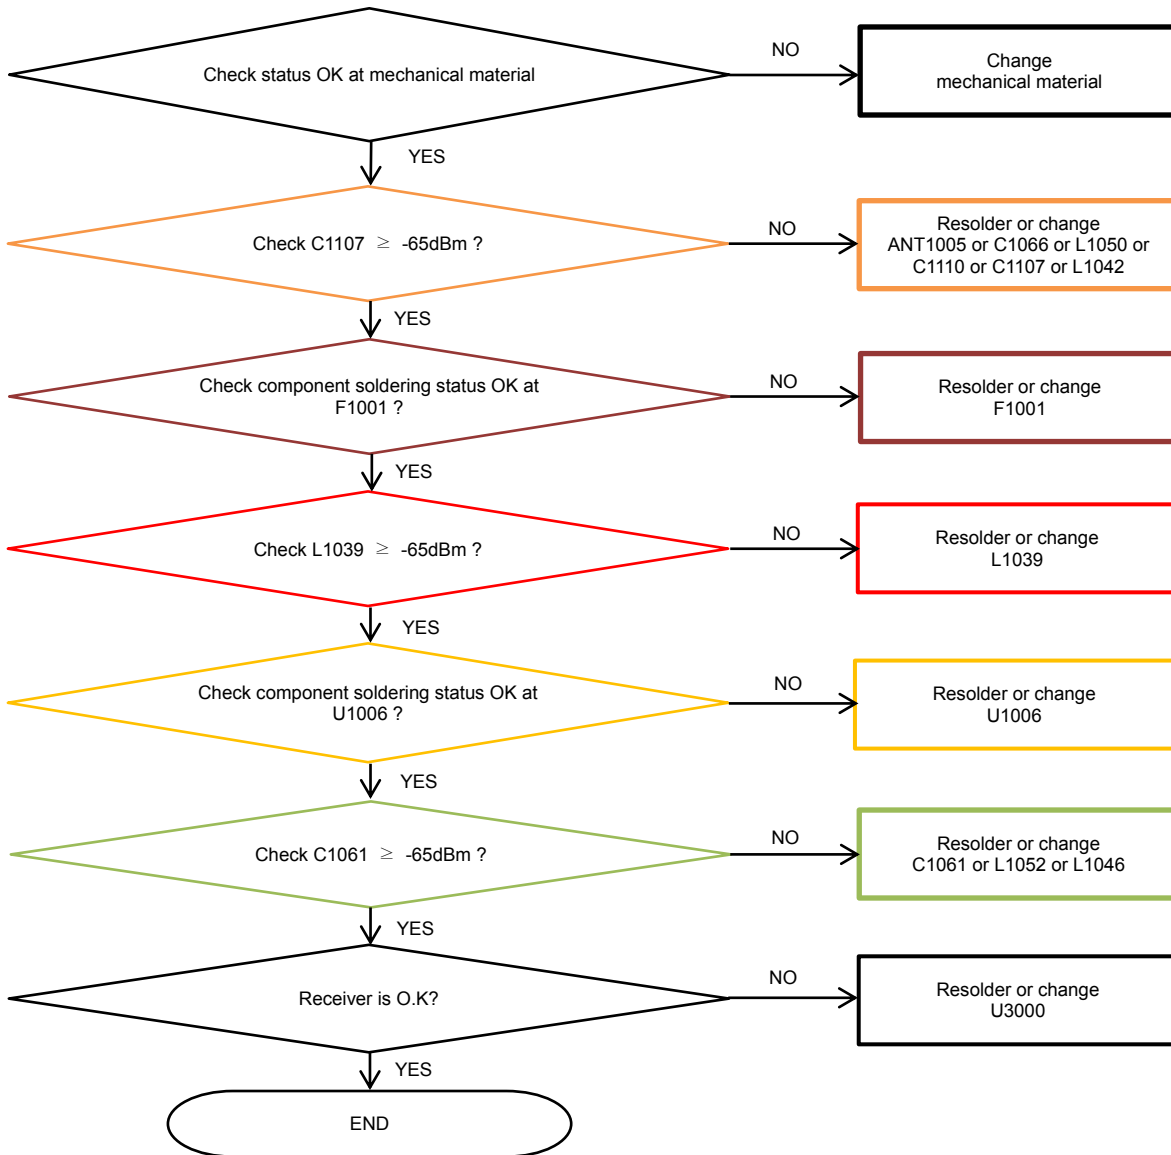

8-4-26. WCDMA B1/4, TDSCDMA B39, LTE B1/4/39/66 PRx

8. Level 3 Repair

8-4-27. TDSCDMA B34 PRx

Confidential and proprietary-the contents in this service guide subject to change without prior notice

Distribution, transmission, or infringement of any content or data from this document without Samsung's written authorization is strictly prohibited.

8. Level 3 Repair

8-4-28. LTE B32 PRx

Confidential and proprietary-the contents in this service guide subject to change without prior notice

Distribution, transmission, or infringement of any content or data from this document without Samsung's written authorization is strictly prohibited.

8. Level 3 Repair

8-4-29. LTE B1/4/66 4Rx_PRx

8. Level 3 Repair

8-4-30. LTE B3 4Rx_PRx

8. Level 3 Repair

8-4-31. LTE B7 4Rx_PRx

8. Level 3 Repair

8-4-32. LTE 40 4Rx_PRx