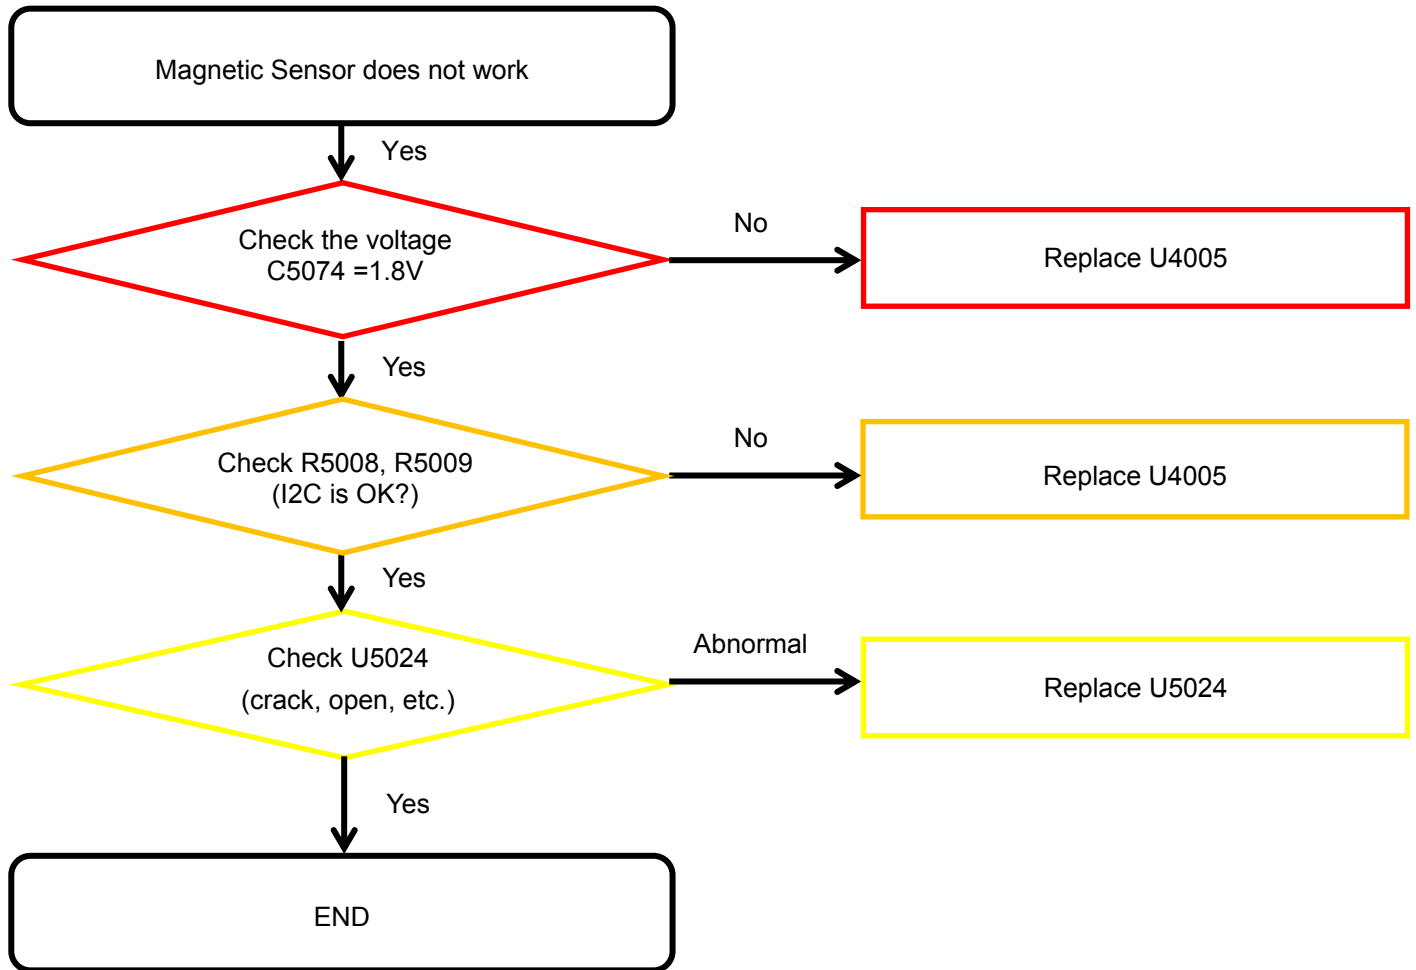

8. Level 3 Repair

8-4-8-2. Magnetic Sensor