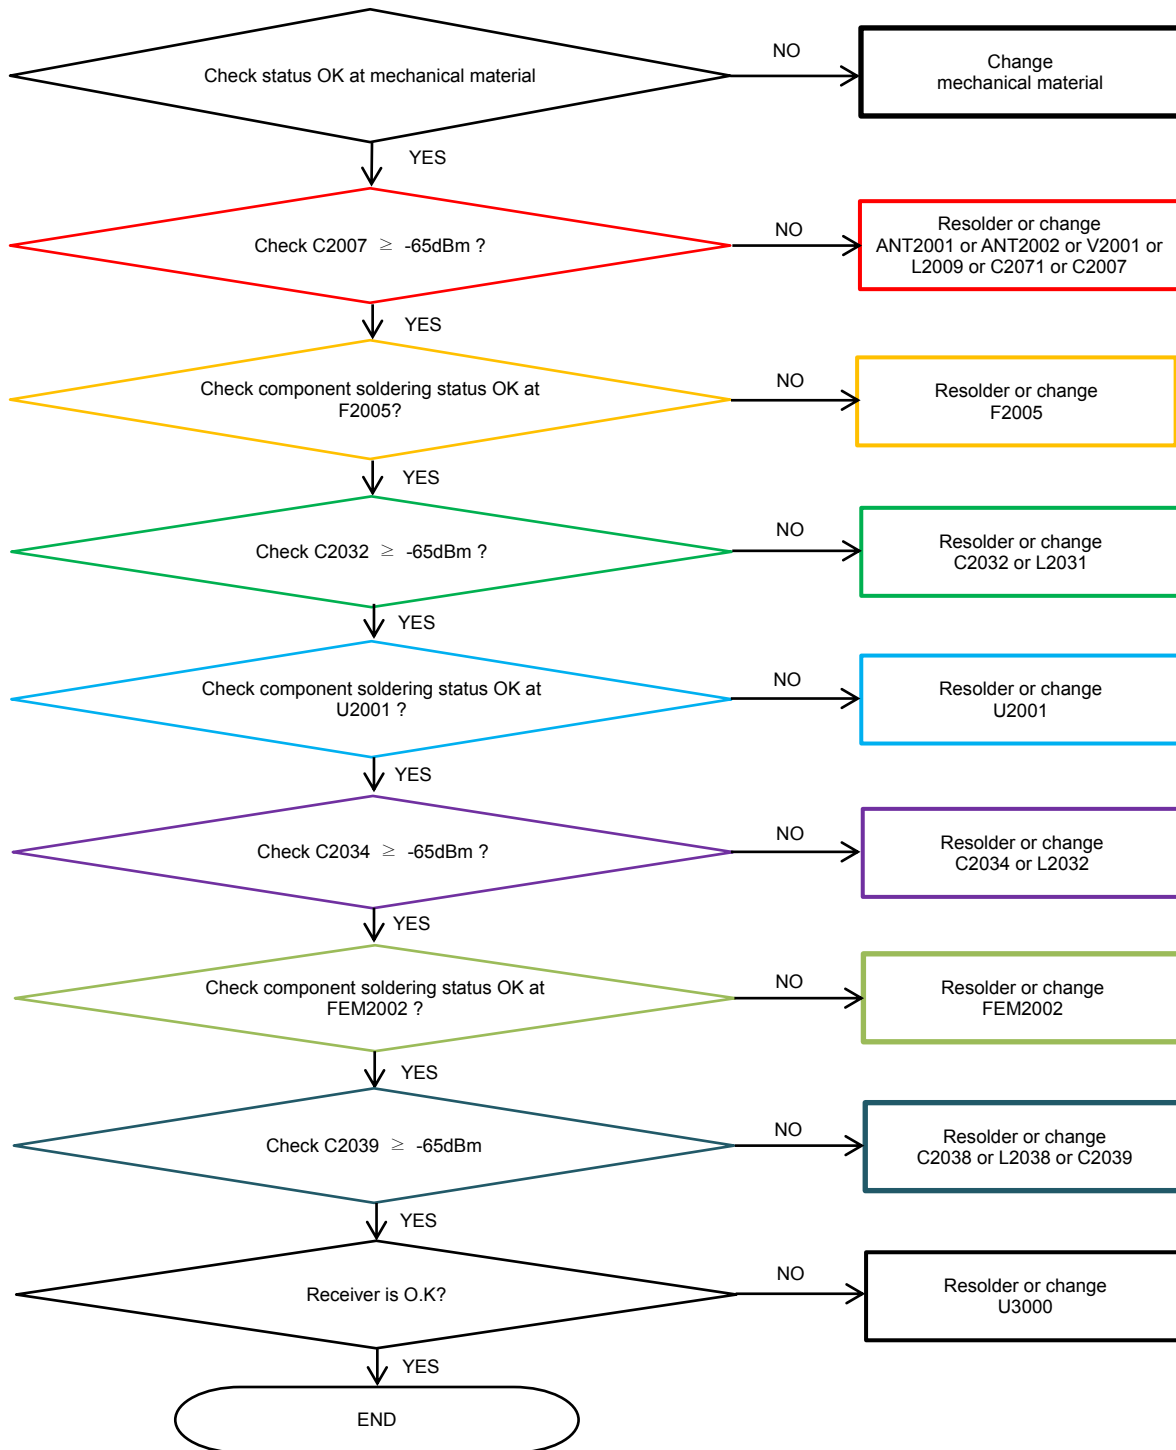

8-4-36. WCDMA B1/4, LTE B1/4/66 DRx

8. Level 3 Repair

8-4-37. LTE B32 DRx

8. Level 3 Repair

8-4-38. TDSCDMA B38/40/41, LTE B7/38/40/41 DRx

8. Level 3 Repair

8-4-39. LTE B1/4/66 4Rx_DRx

8. Level 3 Repair

8-4-40. LTE B3 4Rx, LTE B39 DRx

8. Level 3 Repair

8-4-41. LTE B7 4Rx_DRx

8. Level 3 Repair

8-4-42. LTE B40 4Rx_DRx

8. Level 3 Repair

8-4-43. LTE B40_SCC_DRx

8. Level 3 Repair