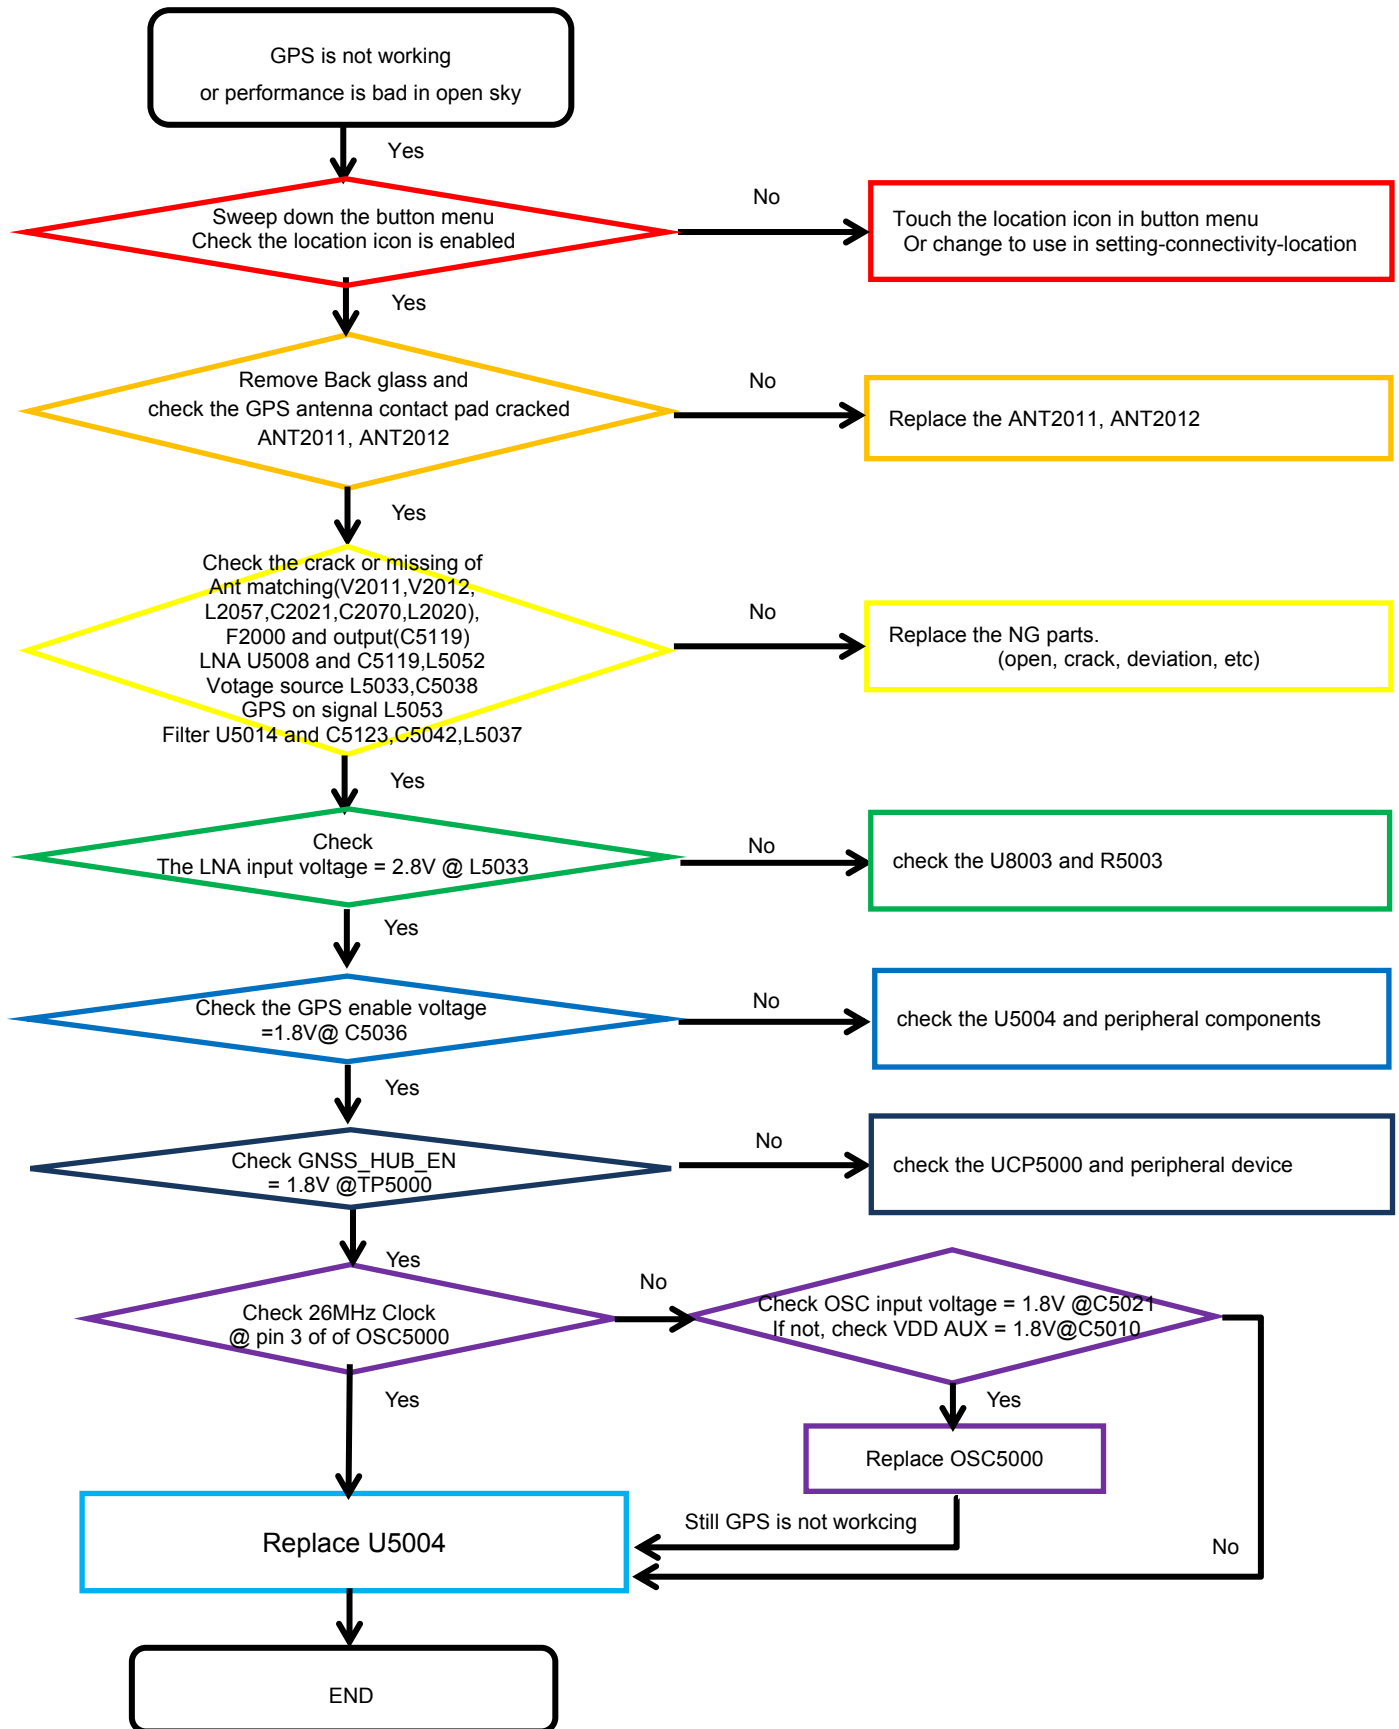

8. Level 3 Repair

8-4-13. GPS

Confidential and proprietary-the contents in this service guide subject to change without prior notice

Distribution, transmission, or infringement of any content or data from this document without Samsung's written authorization is strictly prohibited.