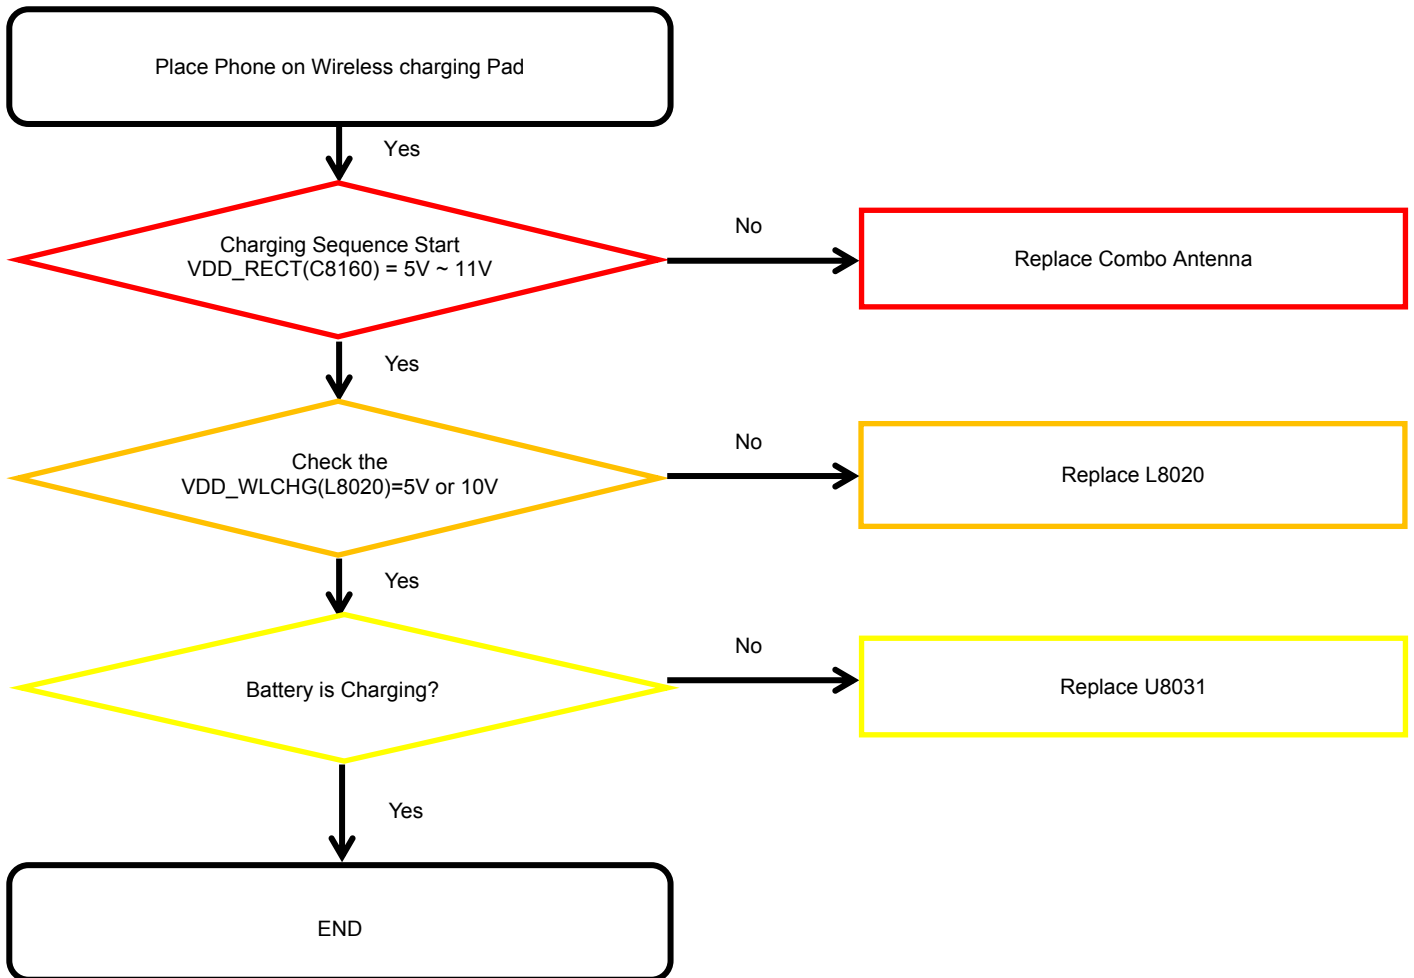

8. Level 3 Repair

8-4-5. T-Flash Part

8. Level 3 Repair

8-4-6-1. Cable Charging Part (Normal/Fast)

8. Level 3 Repair

8-4-6-2. Wireless Charging Part (Normal/Fast)

8. Level 3 Repair

8-4-7. OTG