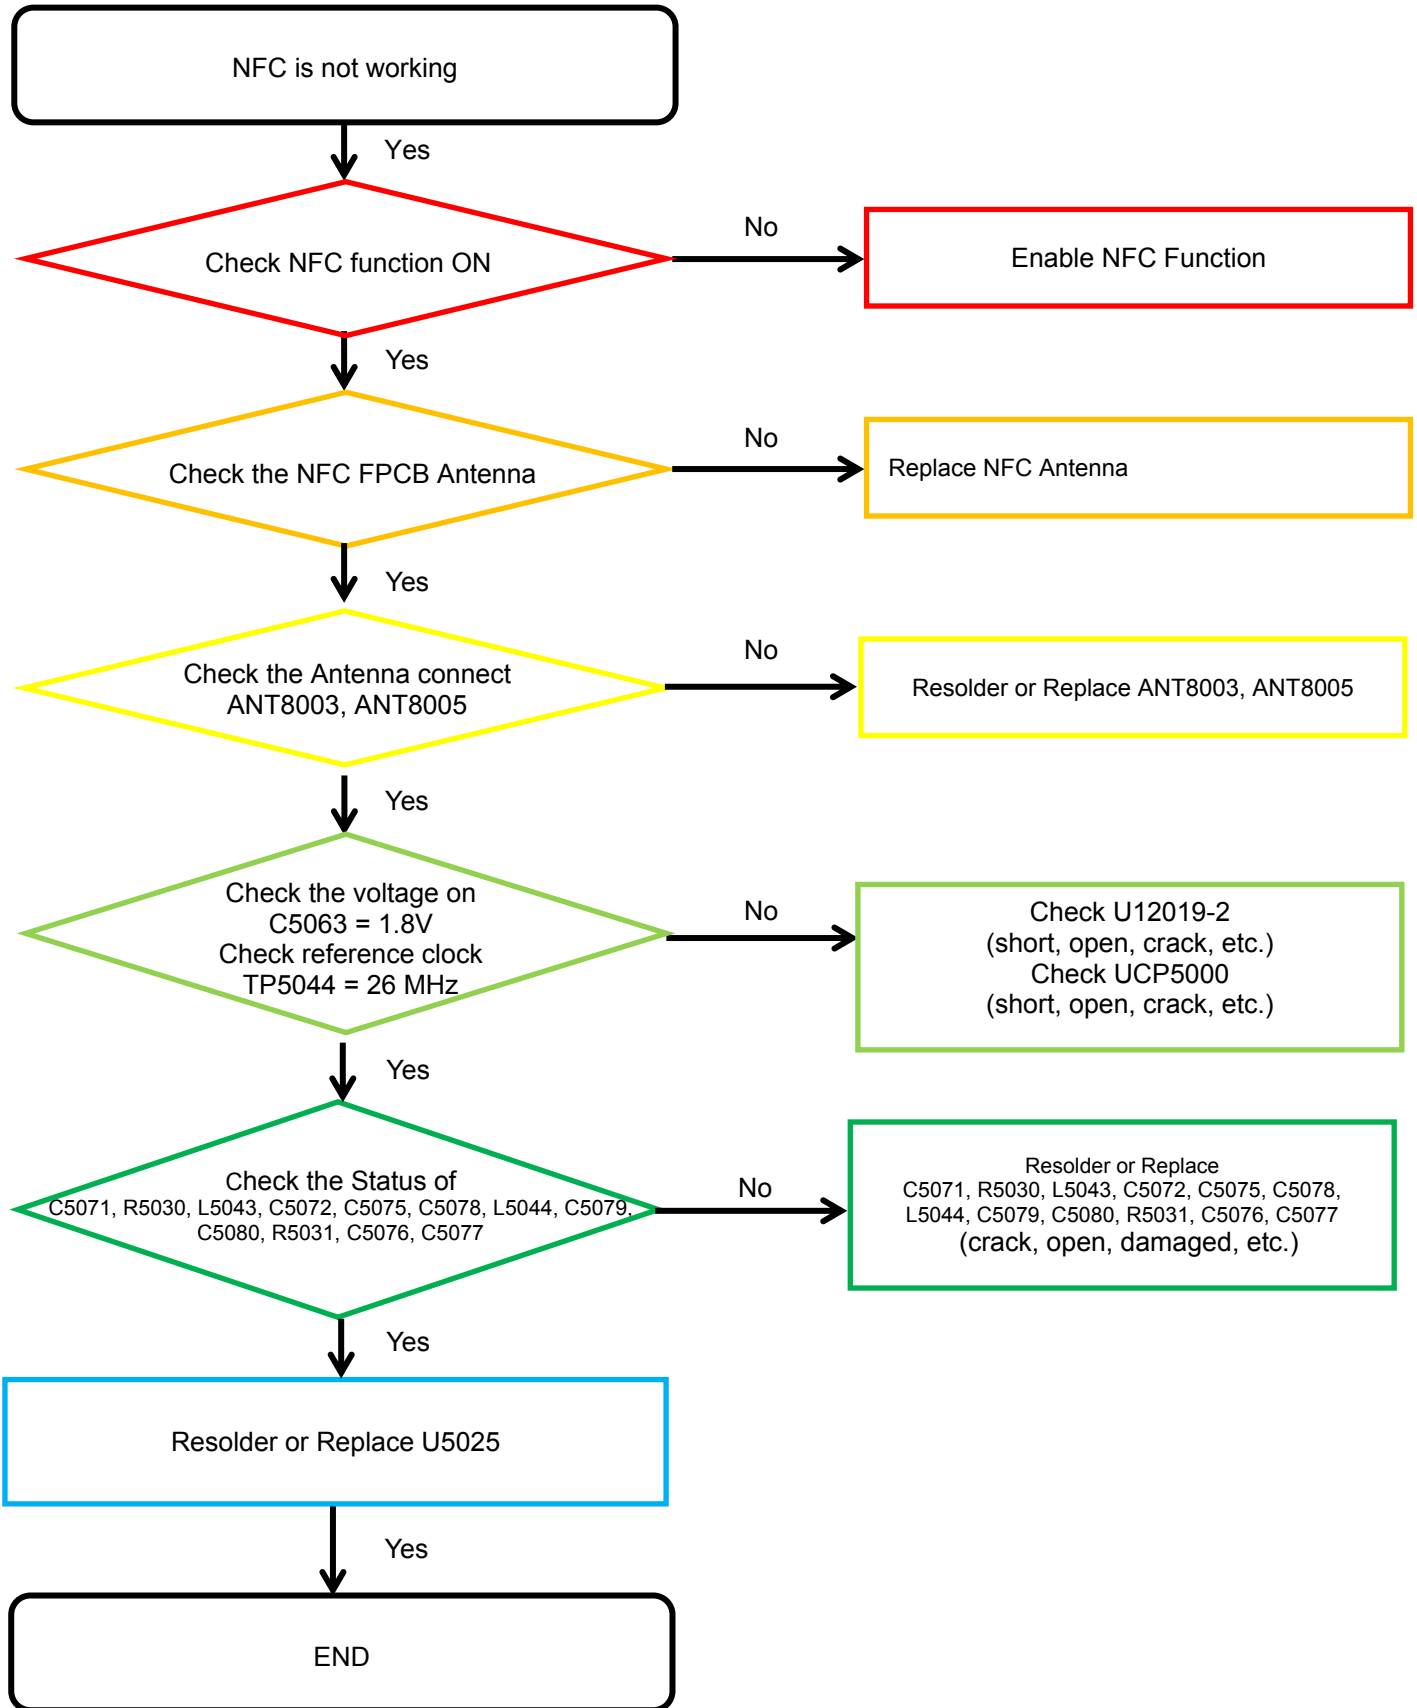

8. Level 3 Repair

8-4-23. NFC

Confidential and proprietary-the contents in this service guide subject to change without prior notice

Distribution, transmission, or infringement of any content or data from this document without Samsung's written authorization is strictly prohibited.