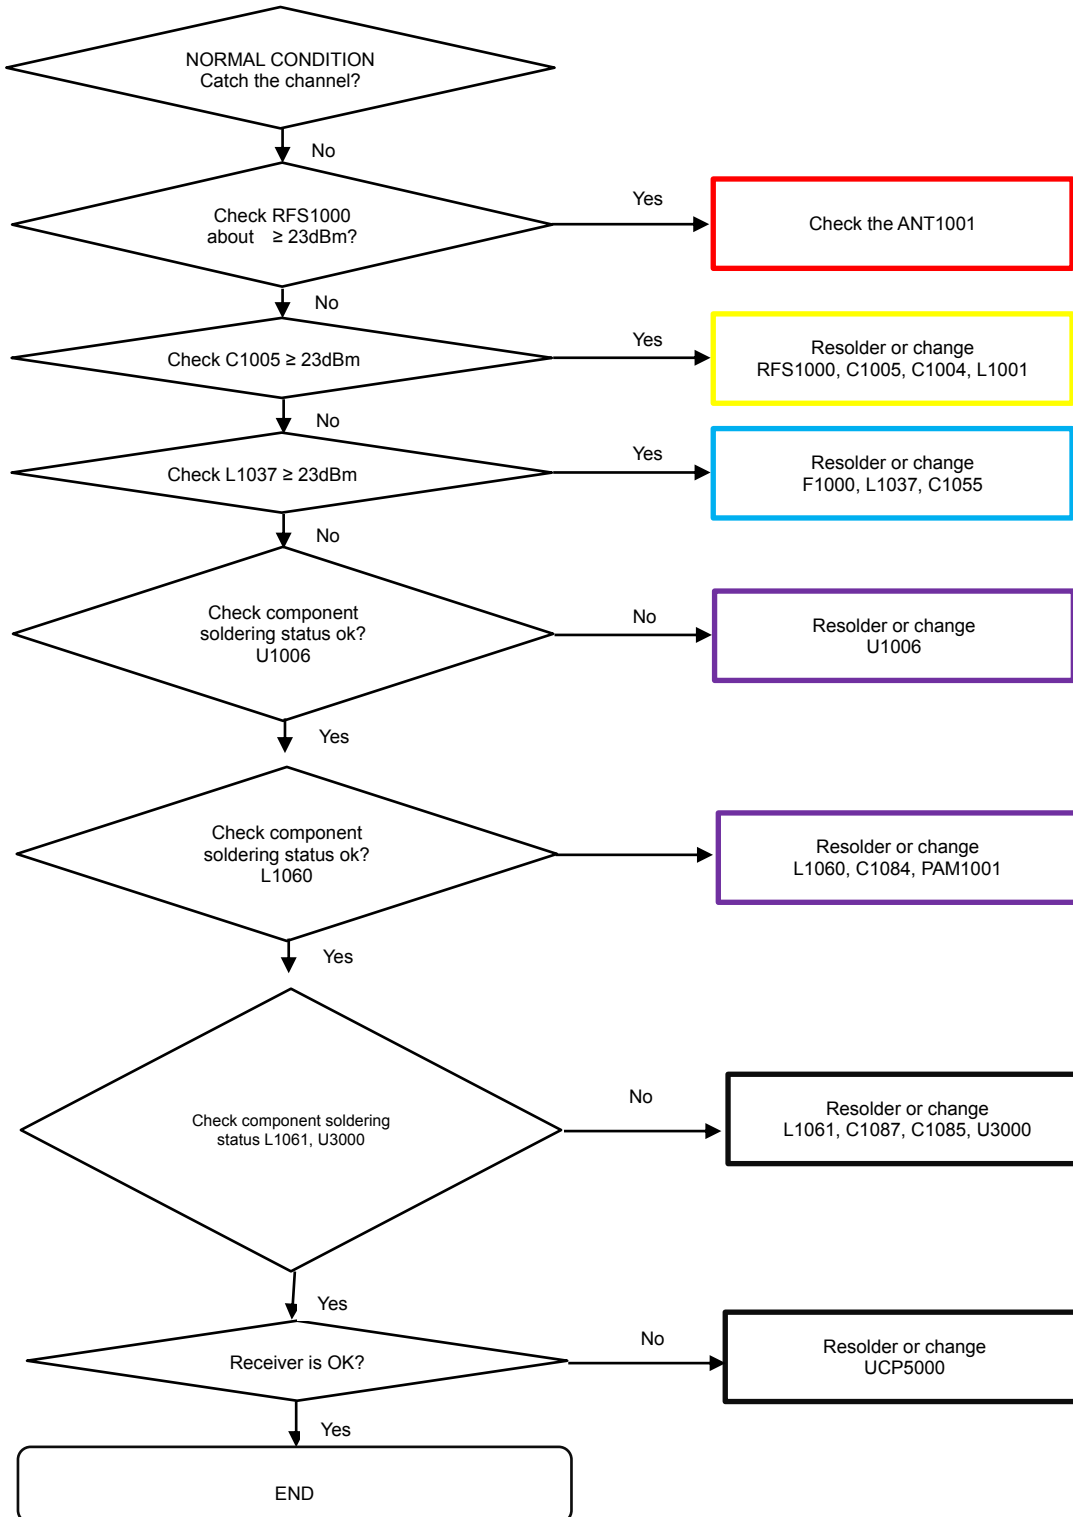

8. Level 3 Repair

8-4-39. GSM 1800/1900 TX