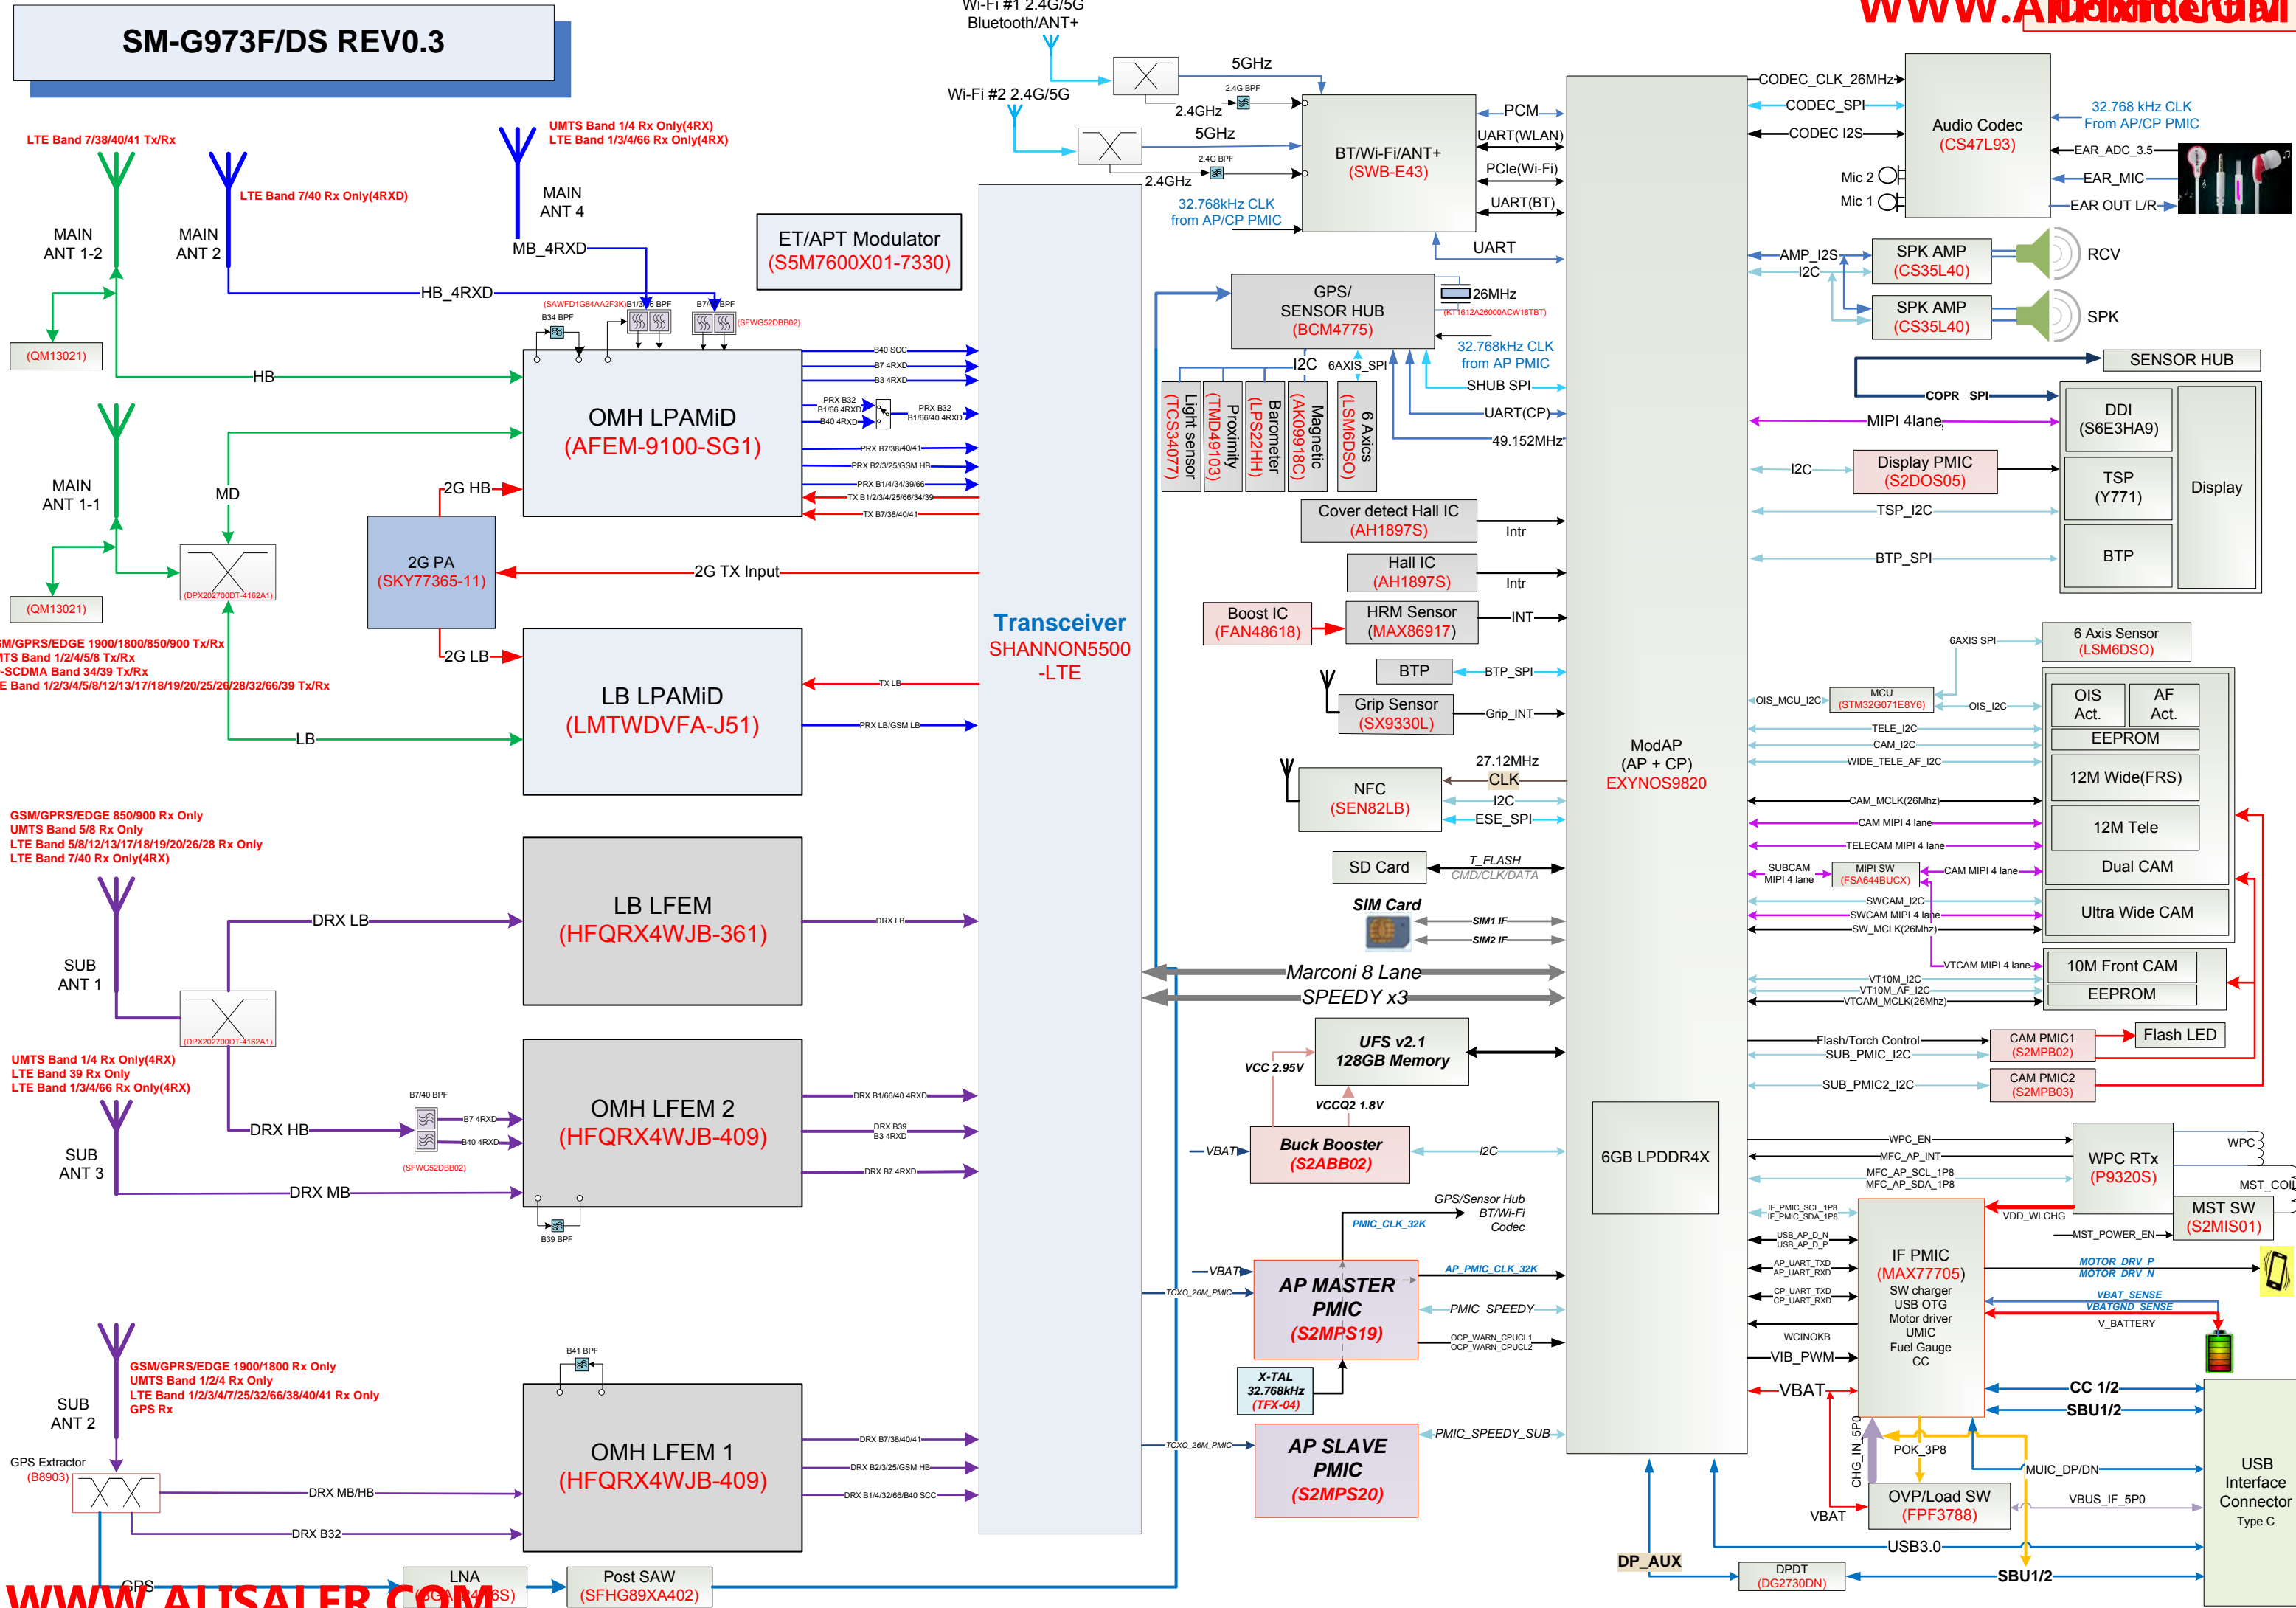

8. Level 3 Repair

8-1. Components Layout

Confidential and proprietary-the contents in this service guide subject to change without prior notice

Distribution, transmission, or infringement of any content or data from this document without Samsung's written authorization is strictly prohibited.

8. Level 3 Repair

Confidential and proprietary-the contents in this service guide subject to change without prior notice

Distribution, transmission, or infringement of any content or data from this document without Samsung's written authorization is strictly prohibited.

8. Level 3 Repair

8-4-1. Power on

8. Level 3 Repair

8-4-2. Motor

8. Level 3 Repair

8-4-3. initial

8. Level 3 Repair

8-4-4. SIM PART

8. Level 3 Repair

8-4-5. SIM/SD PART

8. Level 3 Repair

8-4-6. OTG

8. Level 3 Repair

8-4-7. Hall IC

8. Level 3 Repair

8-4-8. 6Axis sensor