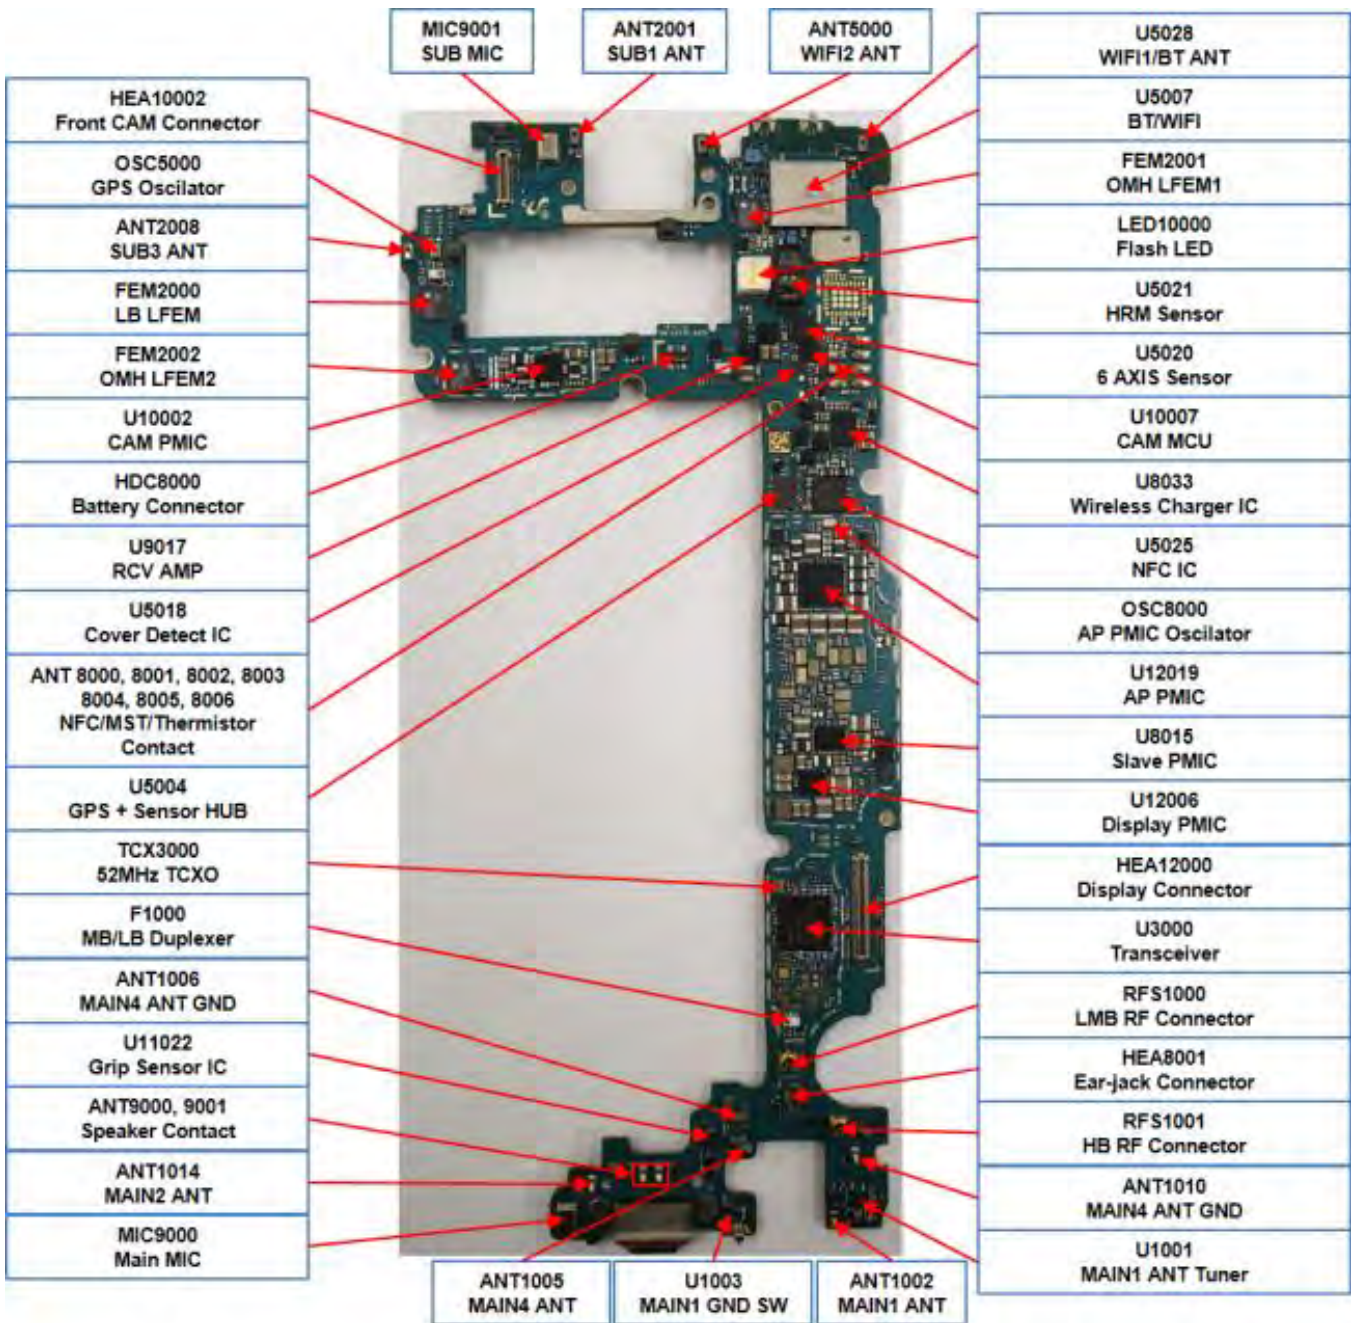

8. Level 3 Repair

8-1. Components Layout

Confidential and proprietary-the contents in this service guide subject to change without prior notice

Distribution, transmission, or infringement of any content or data from this document without Samsung's written authorization is strictly prohibited.