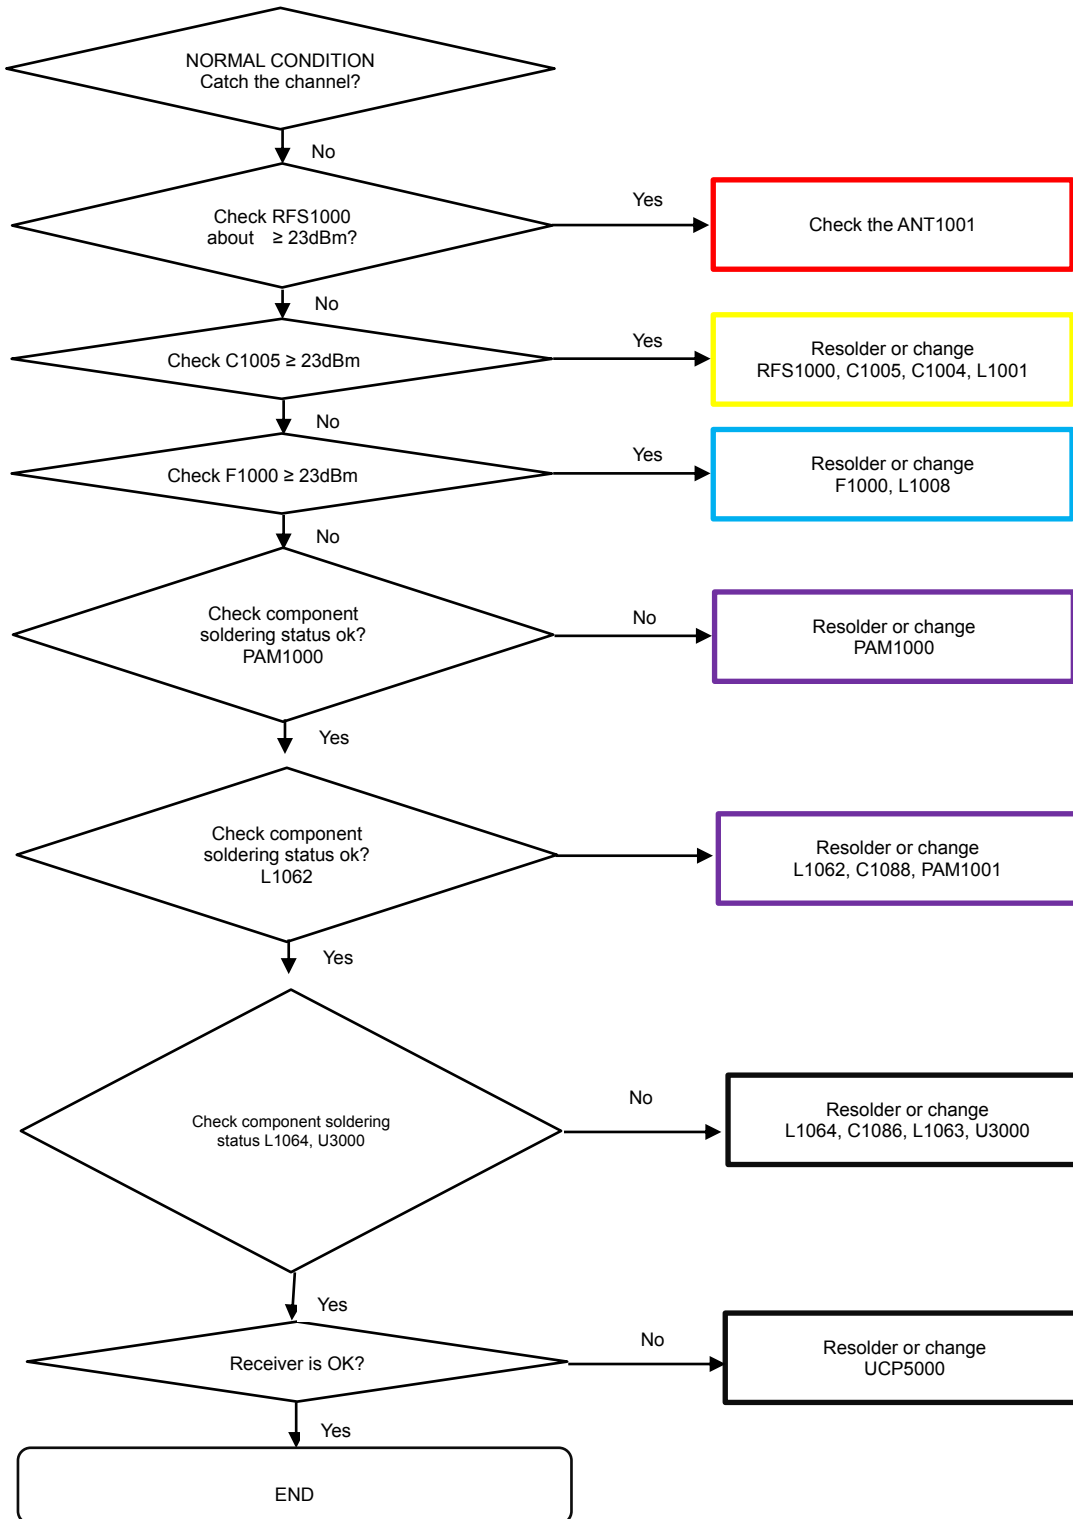

8. Level 3 Repair

8-4-38. GSM 850/900 TX