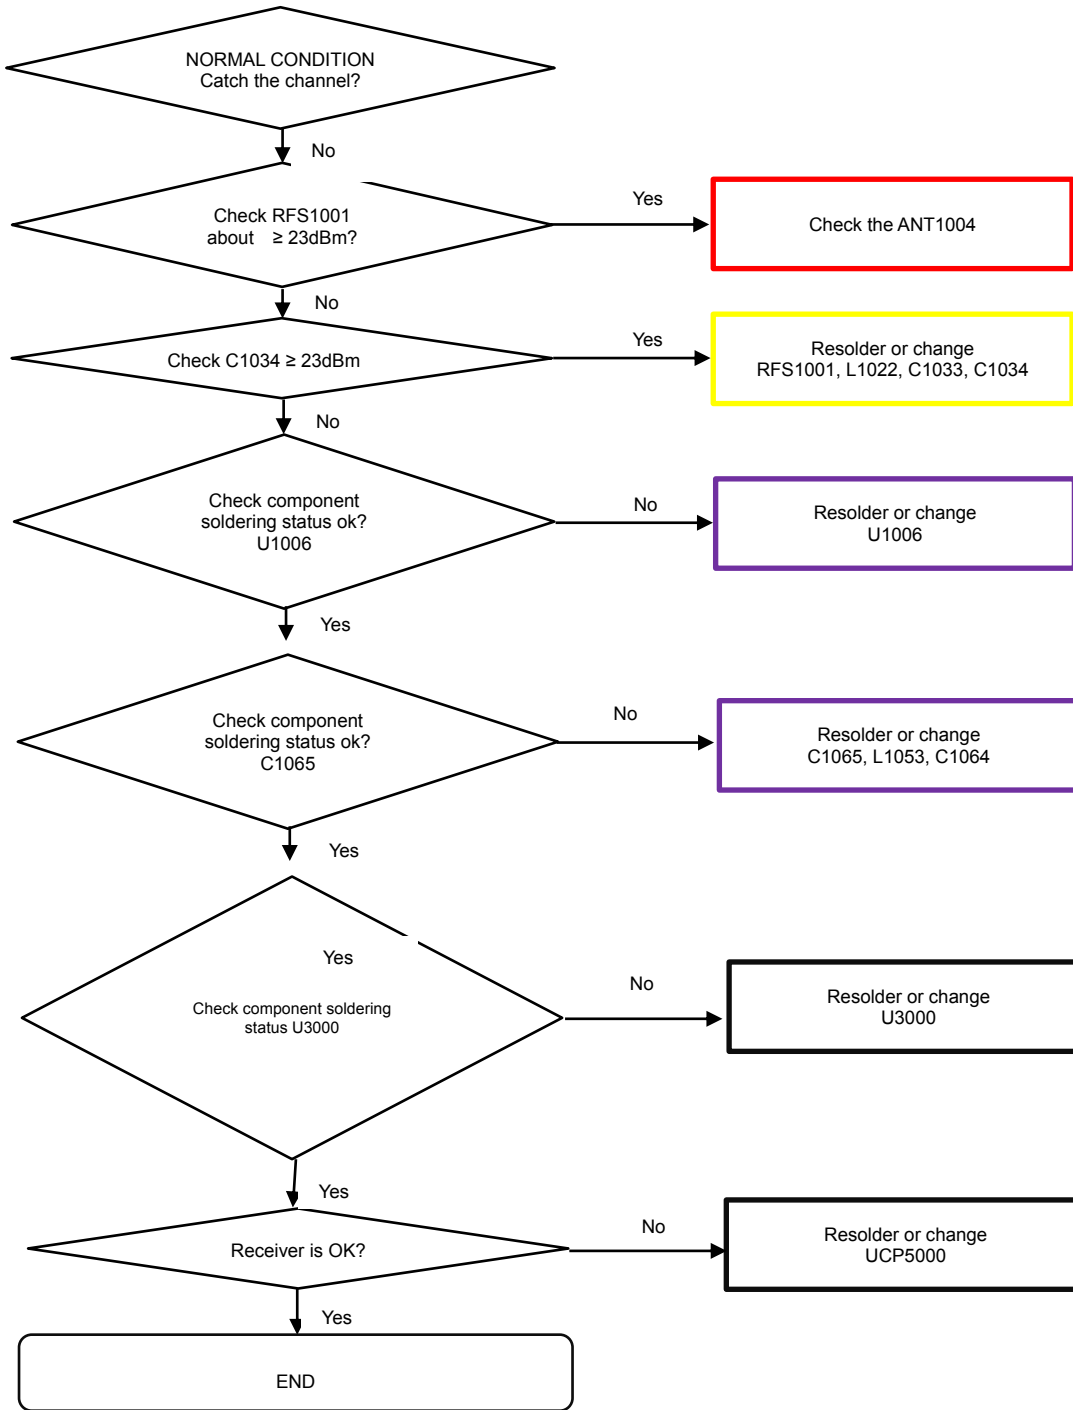

8. Level 3 Repair

8-4-42. Dex Station