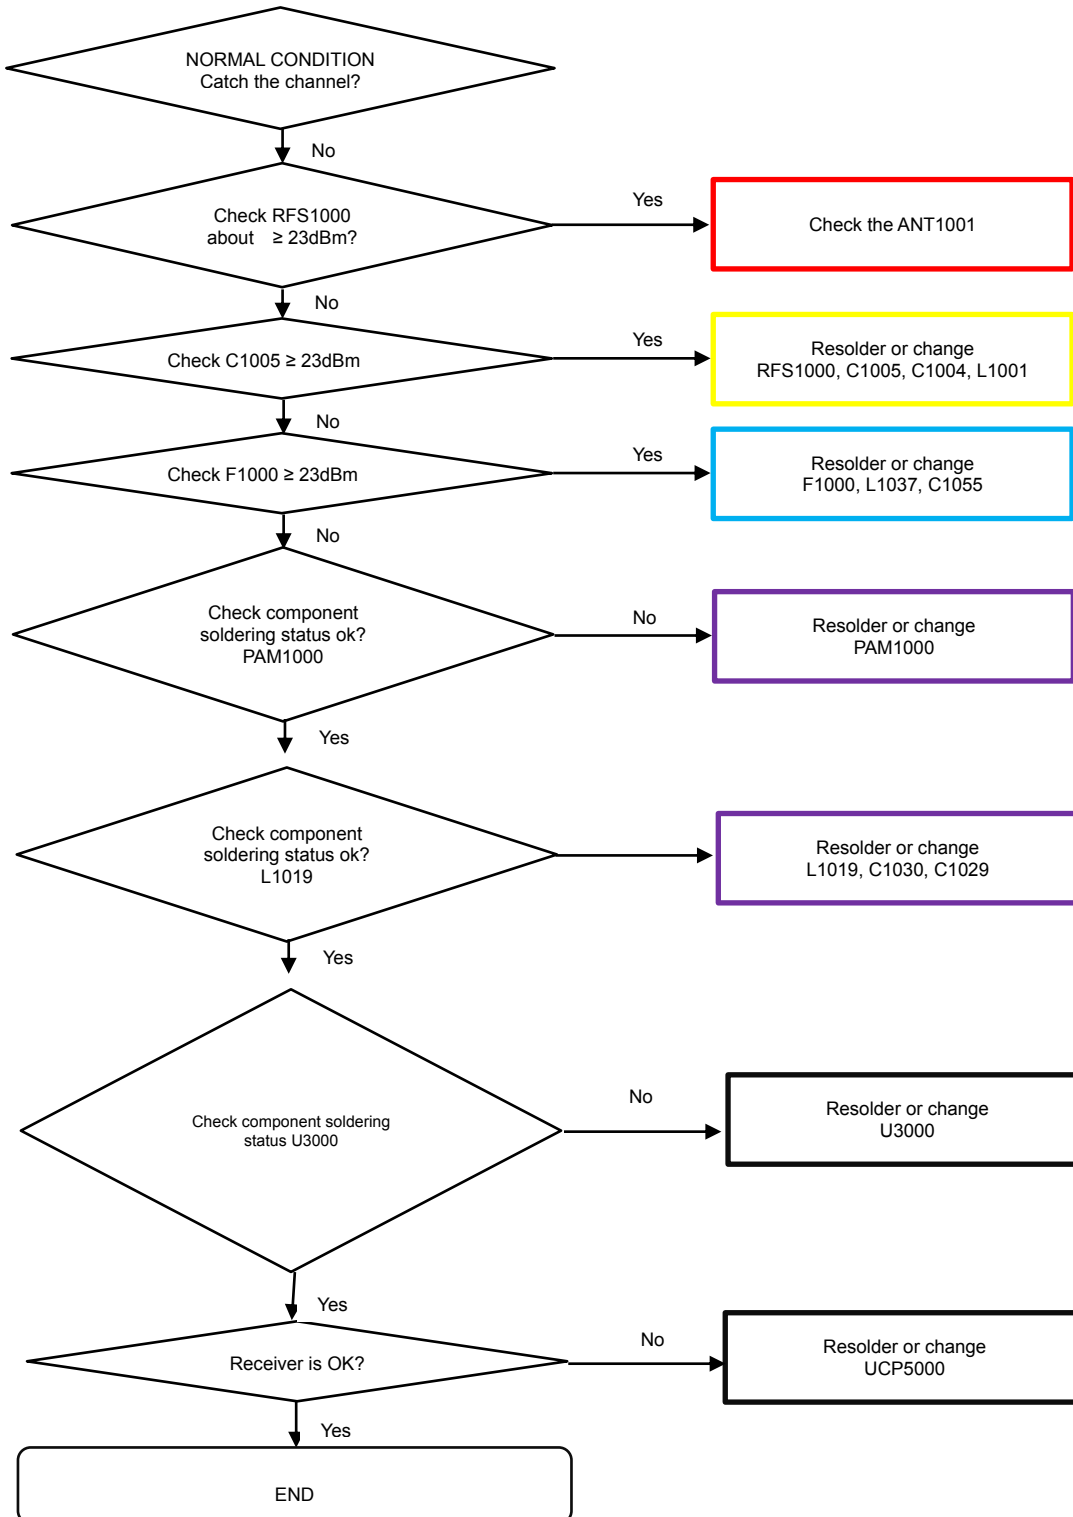

8. Level 3 Repair

8-4-40. WCDMA B5/8, LTE B5/8/12/13/17/18/19/20/26/28 TX