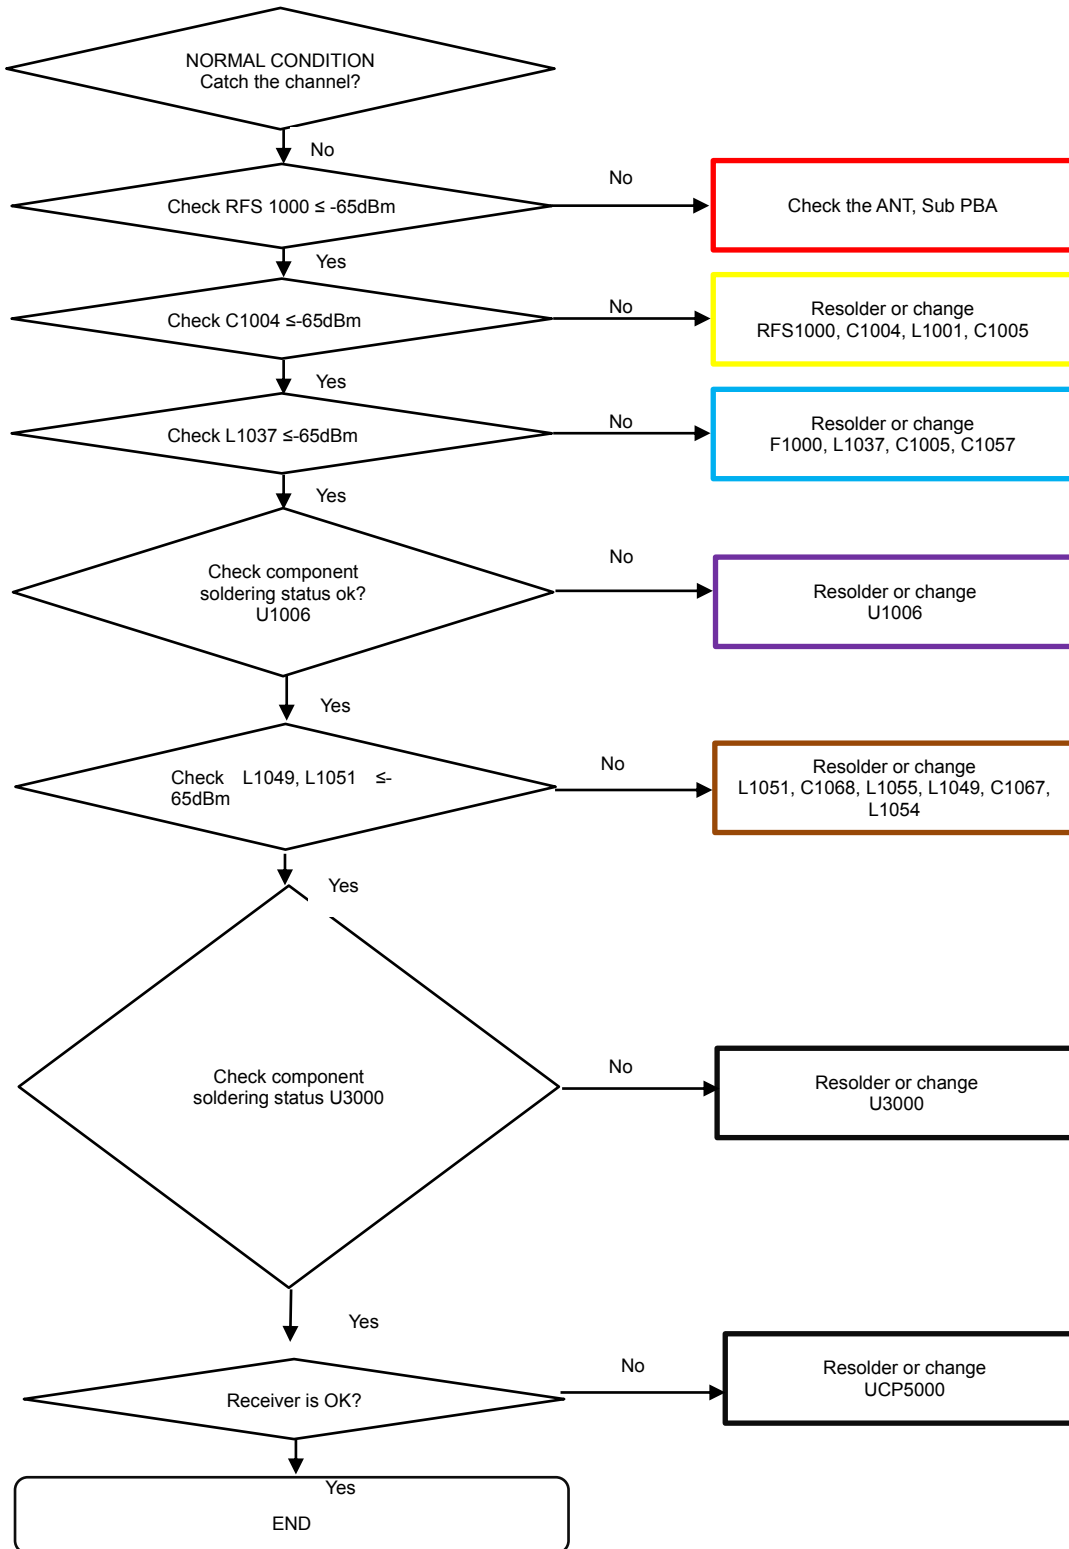

8. Level 3 Repair

8-4-28. GSM 1800/1900, WCDMA B1/2/4, TDSCDMA B34/39, LTE B1/2/3/4/25/39/66 RX

Confidential and proprietary-the contents in this service guide subject to change without prior notice

Distribution, transmission, or infringement of any content or data from this document without Samsung's written authorization is strictly prohibited.