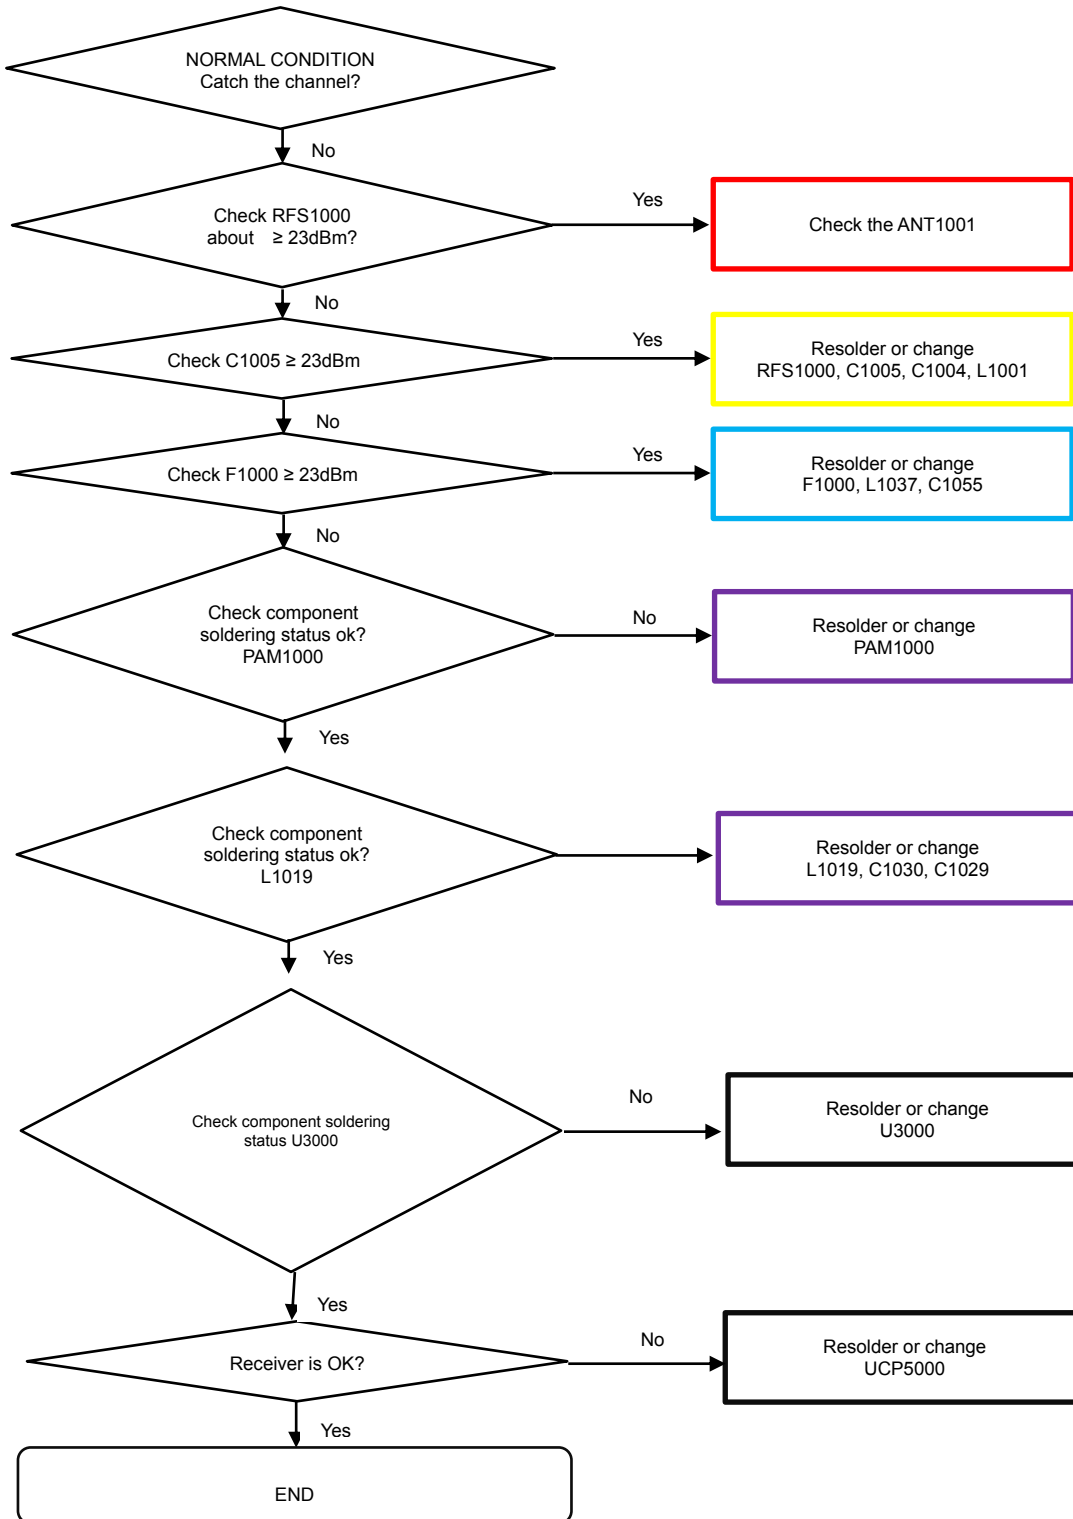

8. Level 3 Repair

8-4-35. WCDMA B5/8, LTE B5/8/12/13/17/18/19/20/26/28 TX