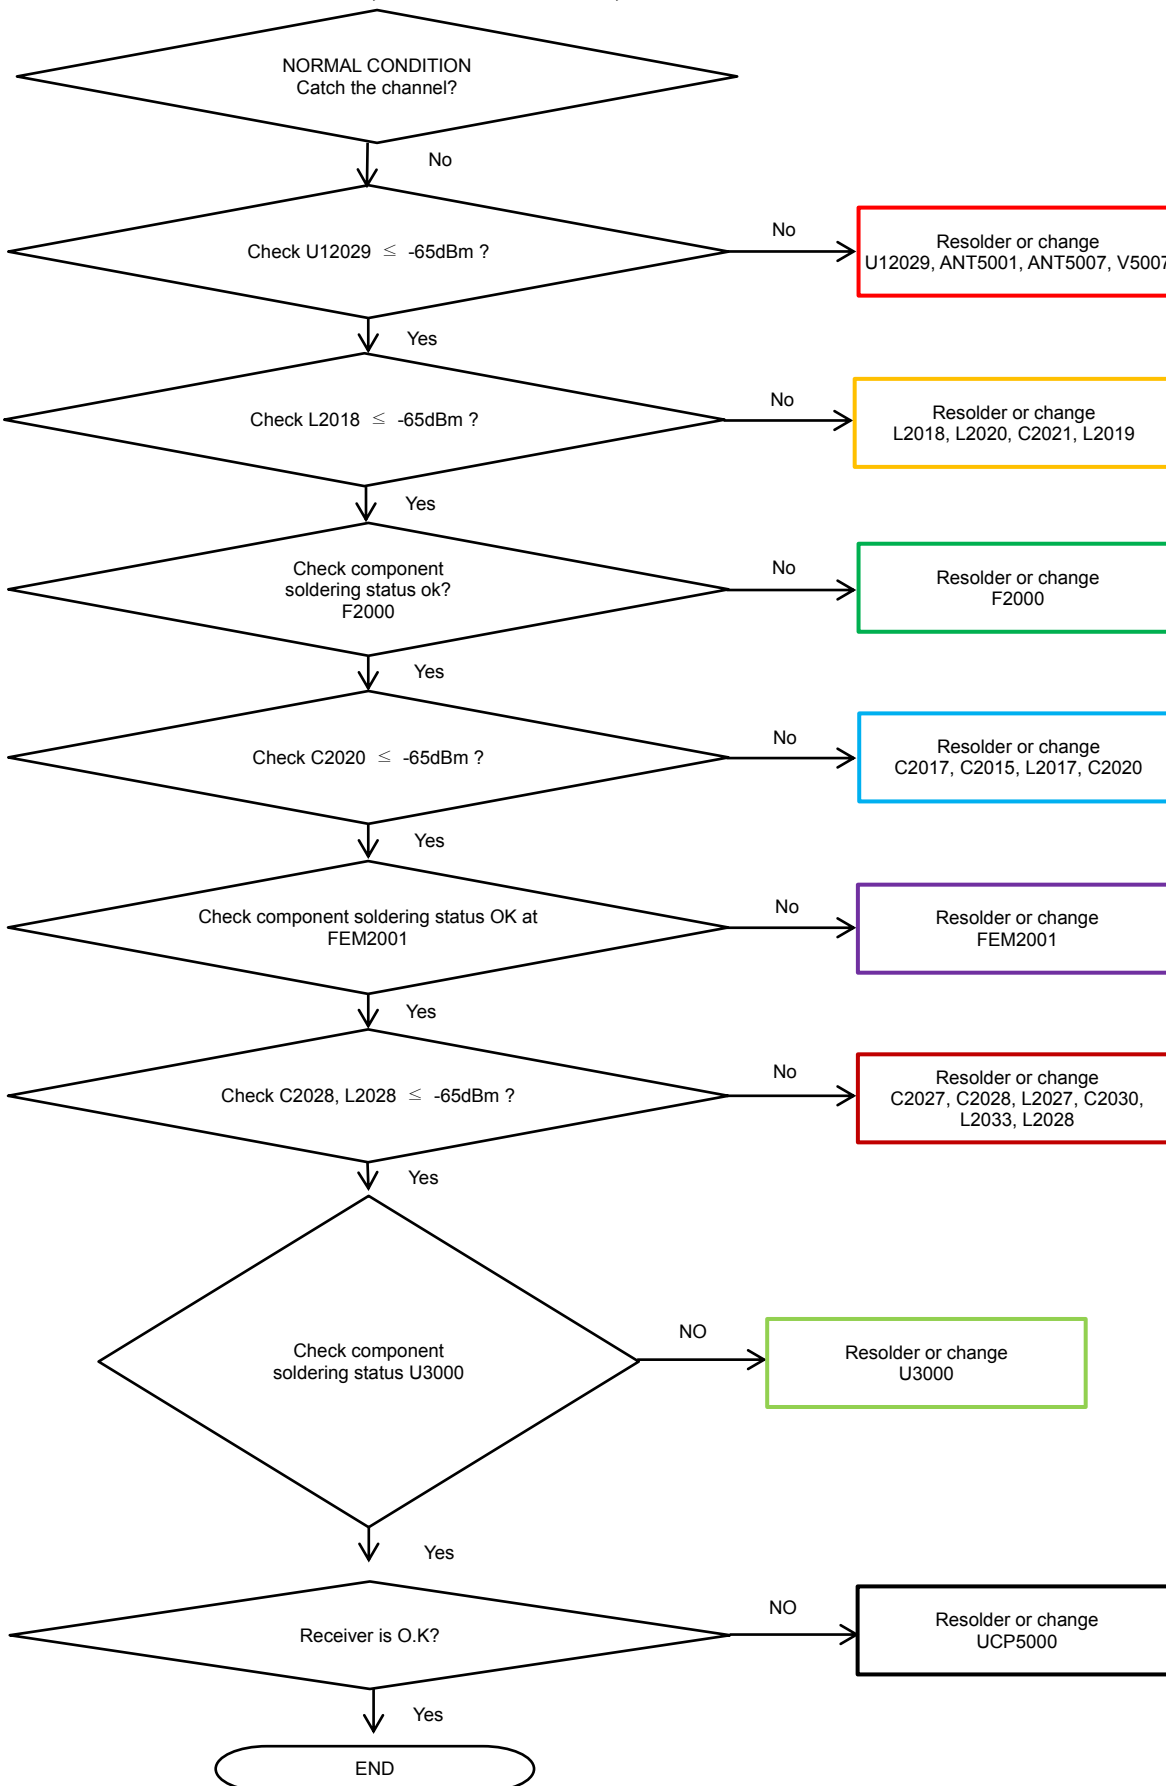

8. Level 3 Repair

8-4-29. LTE B7/38/41 RX

8. Level 3 Repair

8-4-30. GSM 850/900, WCDMA B5/8, LTE B5/8/12/13/17/18/19/20/26/28 DRX

Confidential and proprietary-the contents in this service guide subject to change without prior notice

Distribution, transmission, or infringement of any content or data from this document without Samsung's written authorization is strictly prohibited.

8. Level 3 Repair

8-4-31. GSM1800/1900, WCDMA 1/2/4, LTE B1/2/3/4/7/25/32/66 DRX