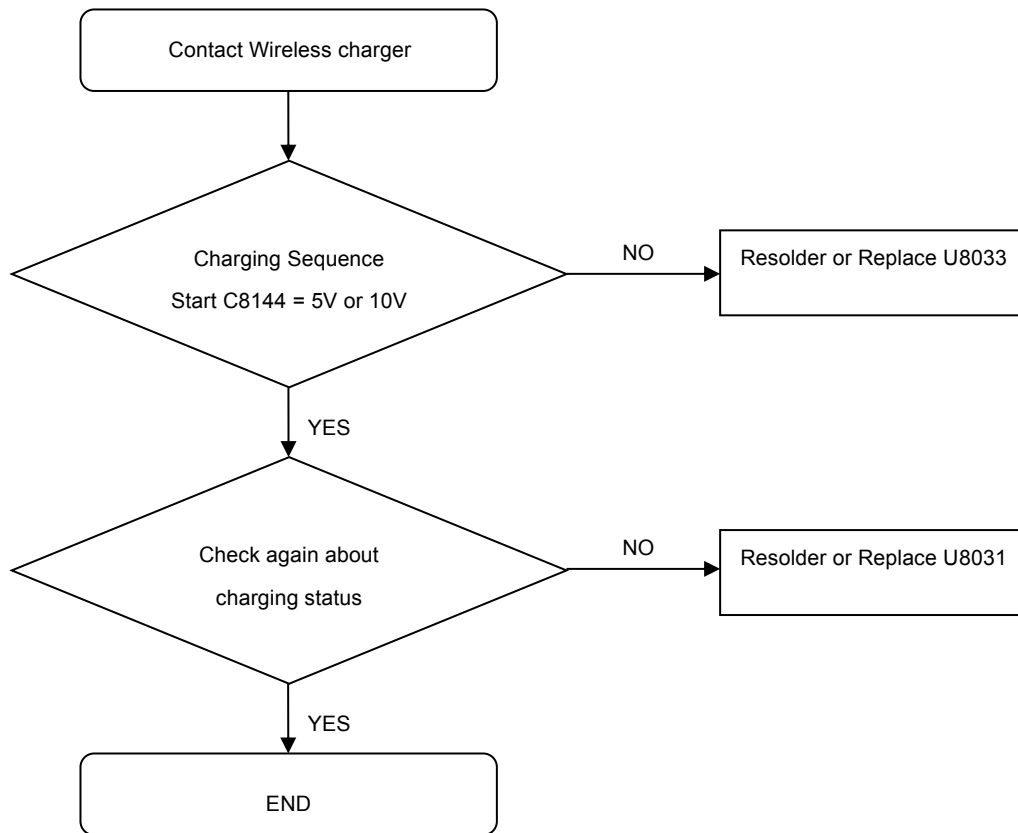

8. Level 3 Repair

8-4-24. MST

8. Level 3 Repair

8-4-25. Charging Part Wire Charging (Normal/Fast)

8. Level 3 Repair

8-4-26. Charging Part Wireless Charging (Normal/Fast)

8. Level 3 Repair

8-4-27. GSM 850/900, WCDMA B5/8, LTE B5/8/12/13/14/17/18/19/20/26/28 RX