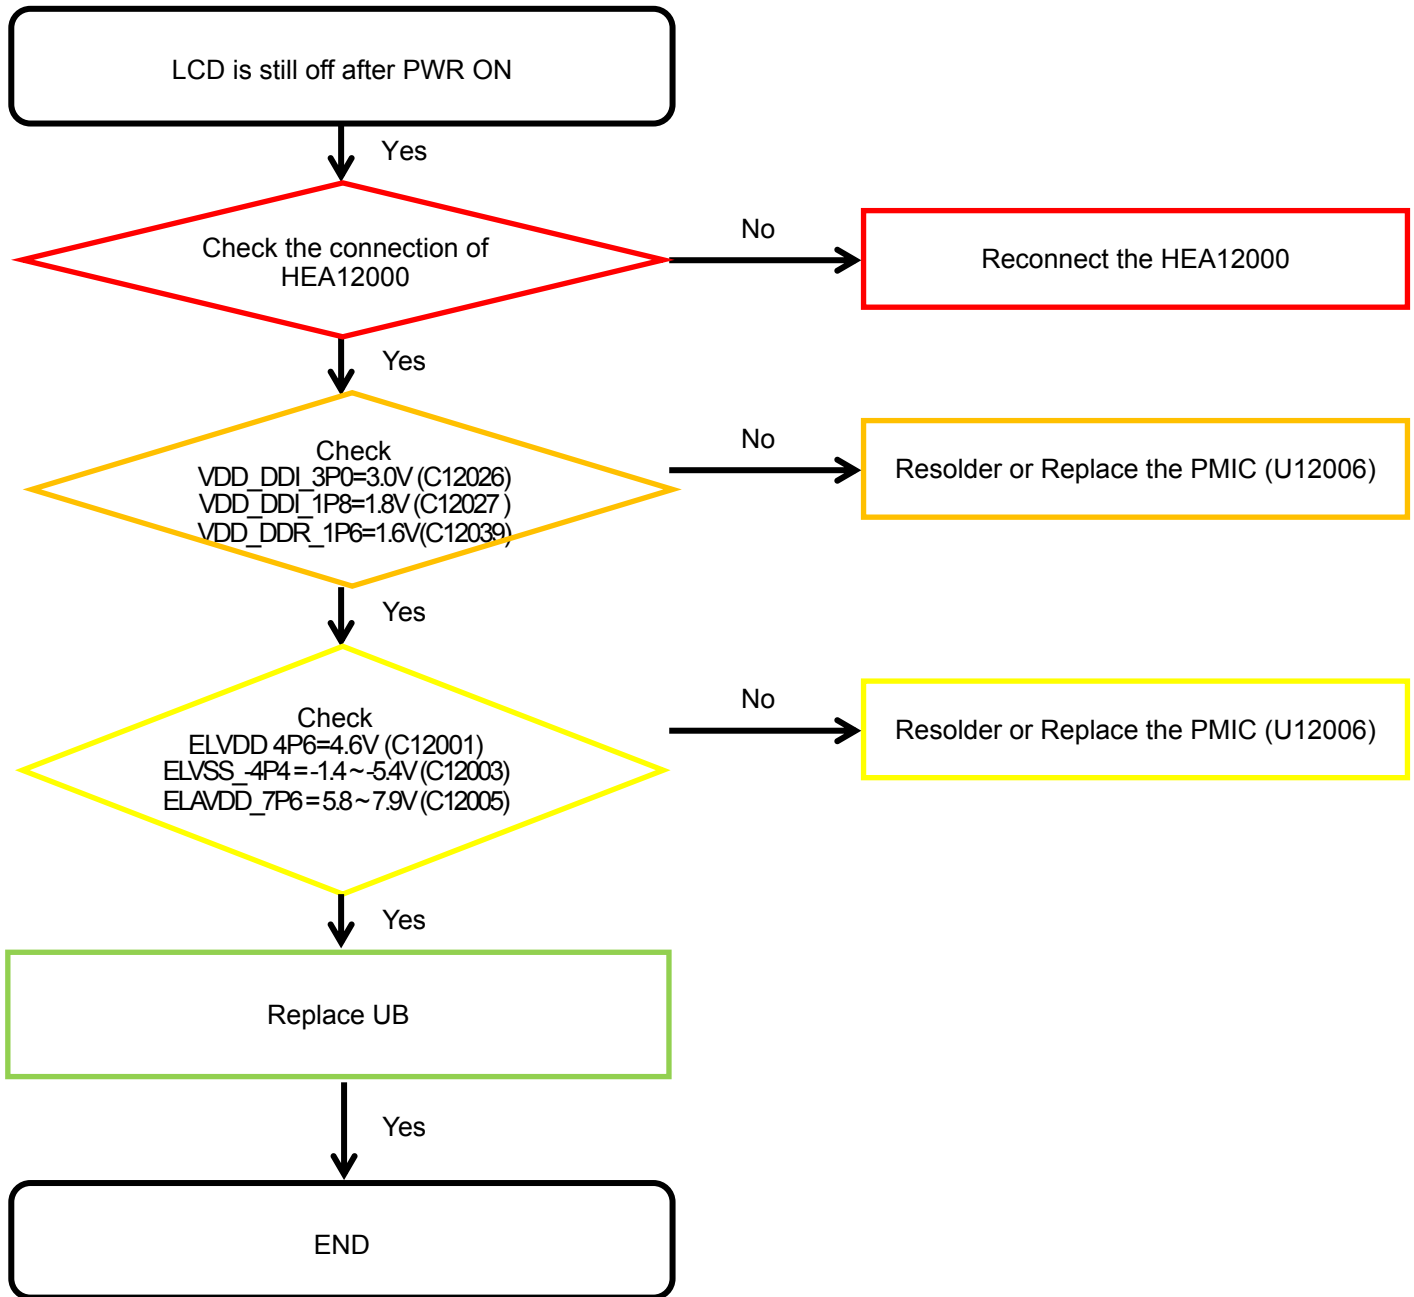

8. Level 3 Repair

8-4-13. Display