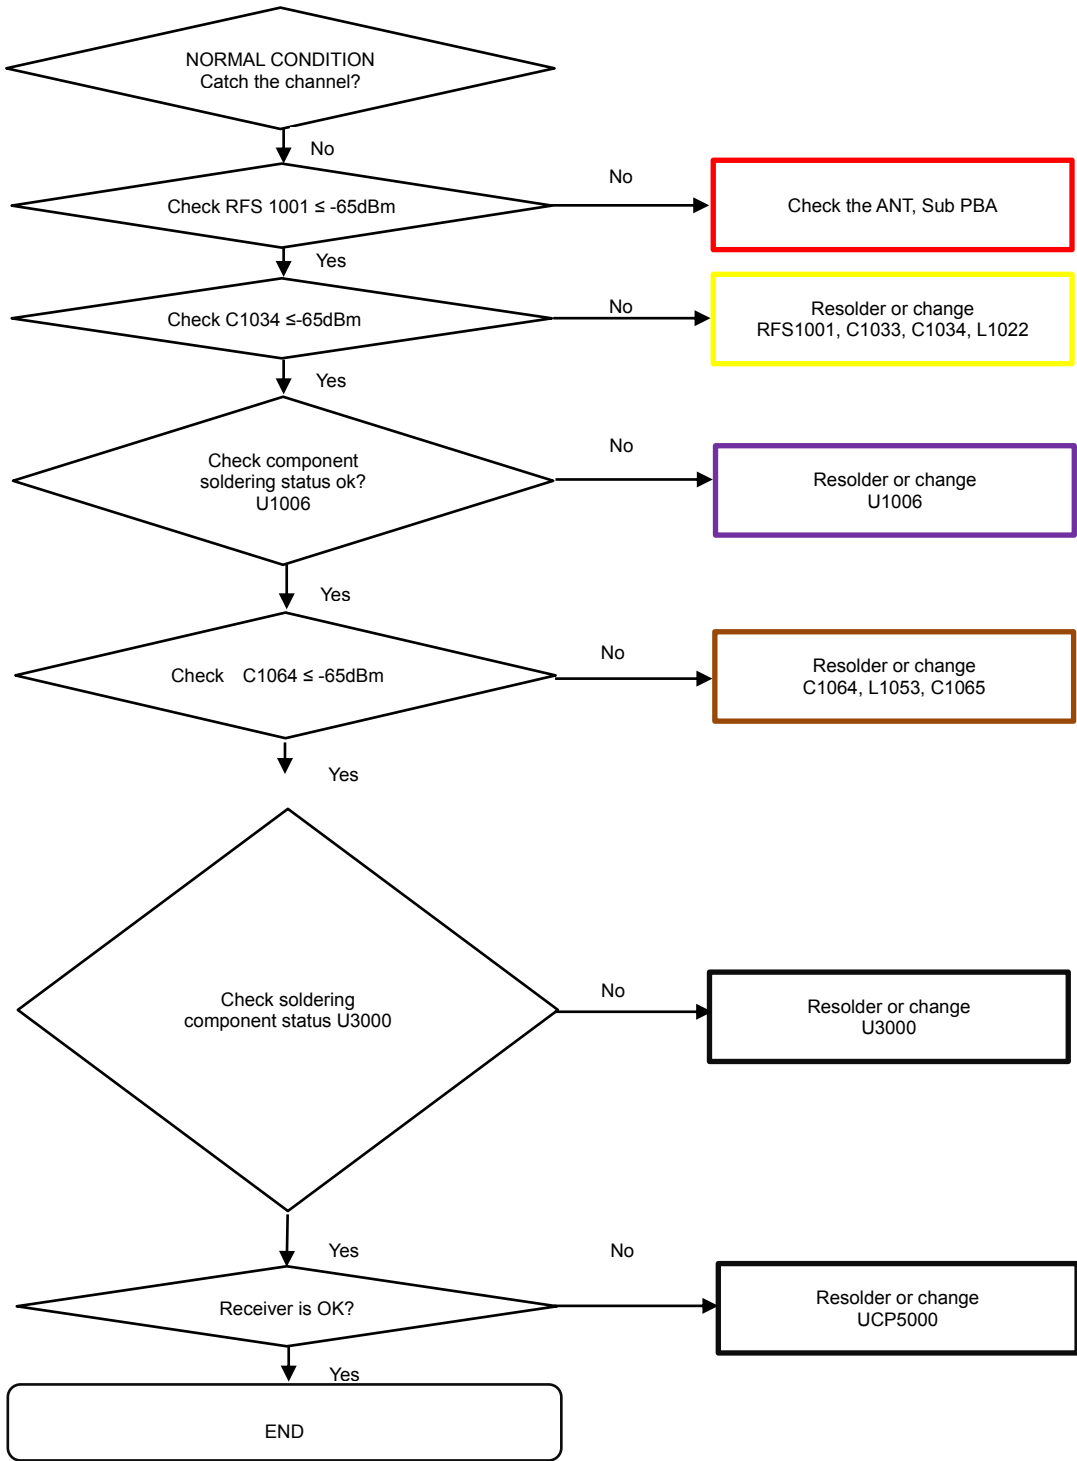

8. Level 3 Repair

8-4-29. LTE B7/38/41 RX