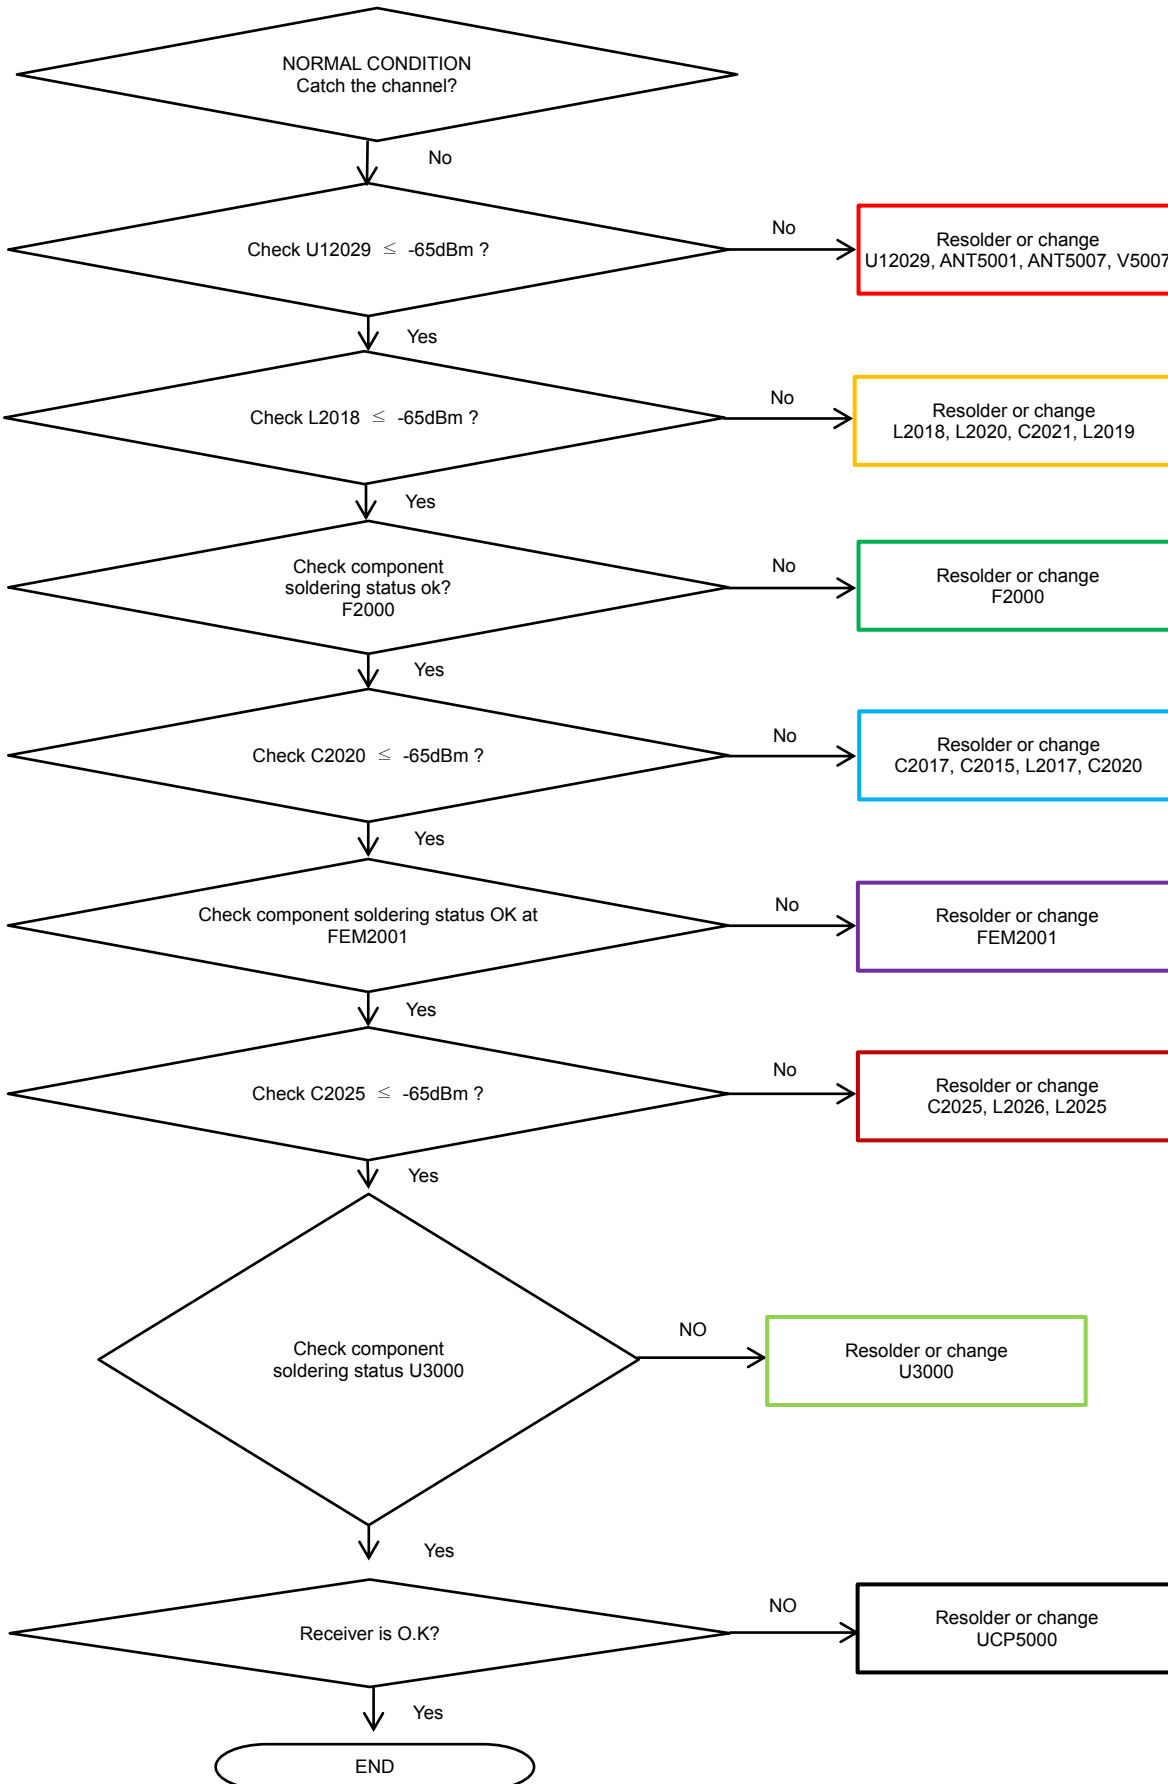

8. Level 3 Repair

8-3-32. LTE TDD 38/40/41 DRX

Confidential and proprietary-the contents in this service guide subject to change without prior notice

Distribution, transmission, or infringement of any content or data from this document without Samsung's written authorization is strictly prohibited.