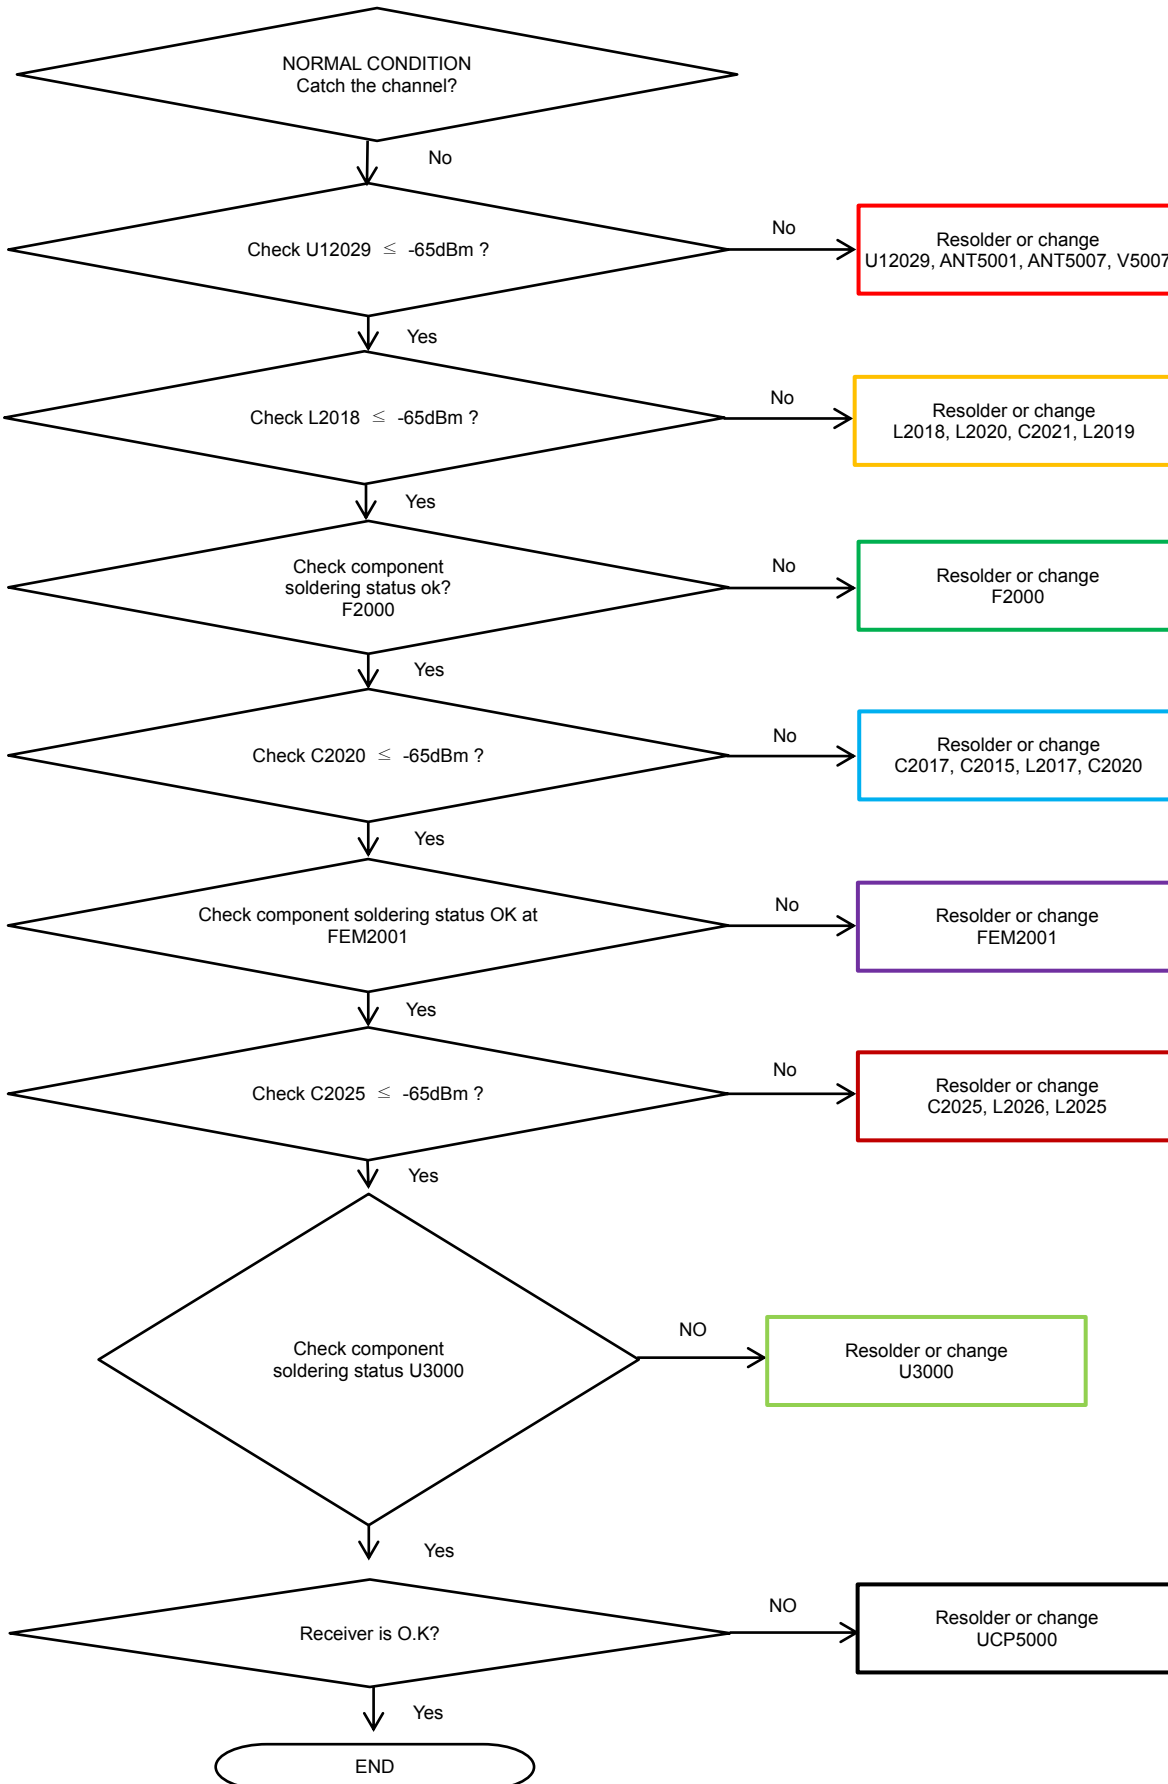

8. Level 3 Repair

8-4-33. GSM 850/900 TX

8. Level 3 Repair

8-4-34. GSM 1800/1900 TX

8. Level 3 Repair

8-4-35. WCDMA B5/8, LTE B5/8/12/13/17/18/19/20/26/28 TX

8. Level 3 Repair

8-4-36. WCDMA B1/2/4, TDSCDMA B34/39, LTE B1/2/3/4/25/66 TX

8. Level 3 Repair

8-3-37. LTE TDD 38/40/41 DRX

Confidential and proprietary-the contents in this service guide subject to change without prior notice

Distribution, transmission, or infringement of any content or data from this document without Samsung's written authorization is strictly prohibited.