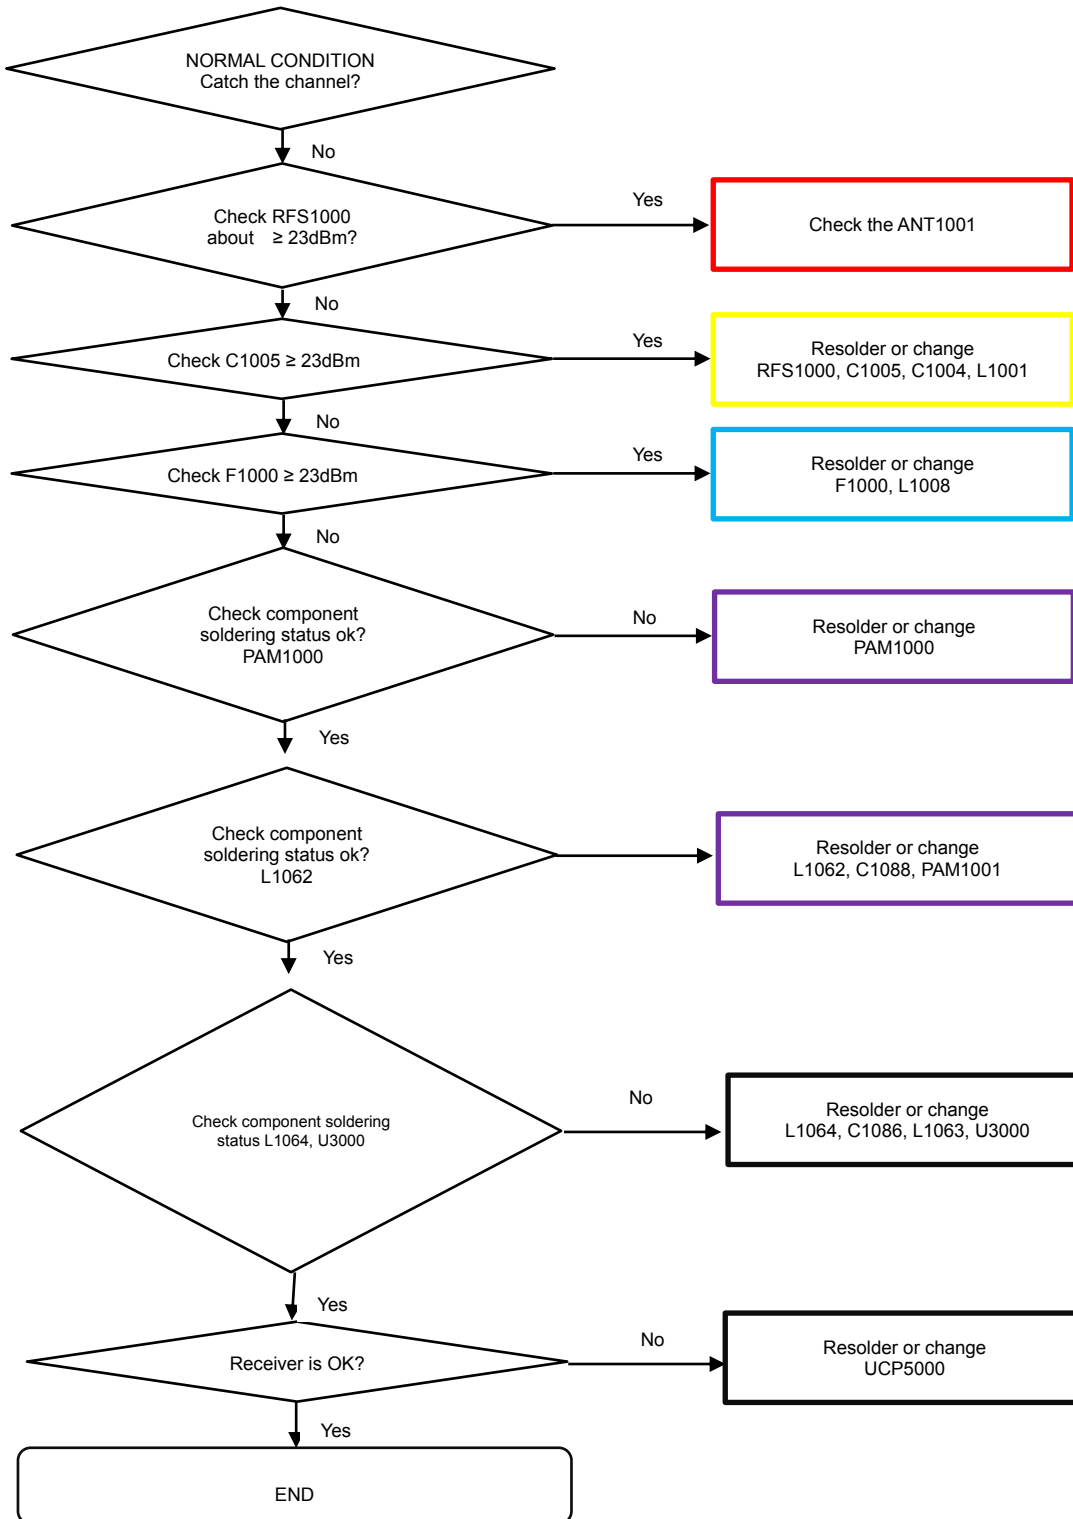

8. Level 3 Repair

8-4-33. GSM 850/900 TX