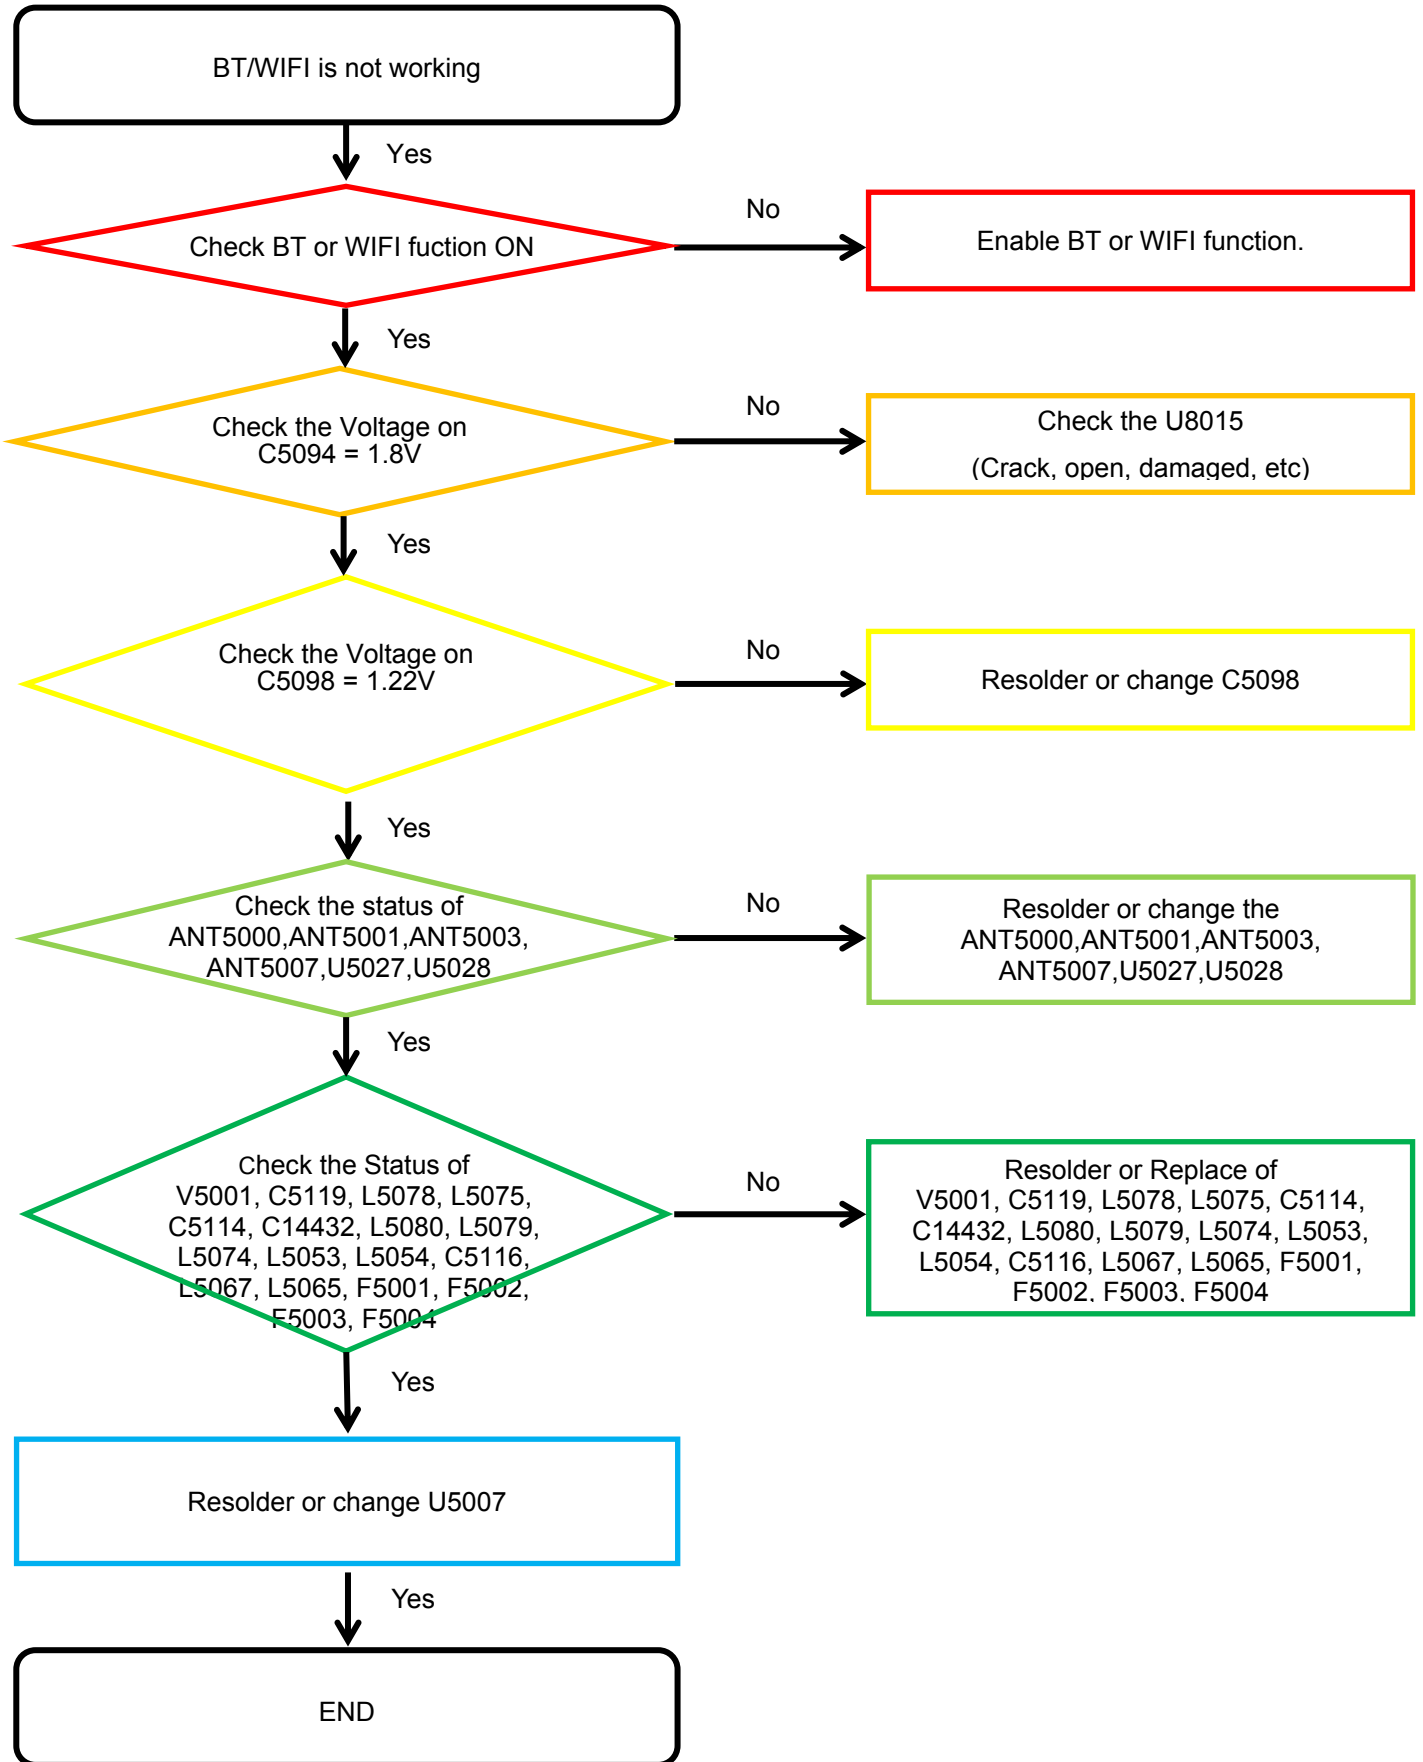

8. Level 3 Repair

8-4-21. BT/WIFI

Confidential and proprietary-the contents in this service guide subject to change without prior notice

Distribution, transmission, or infringement of any content or data from this document without Samsung's written authorization is strictly prohibited.