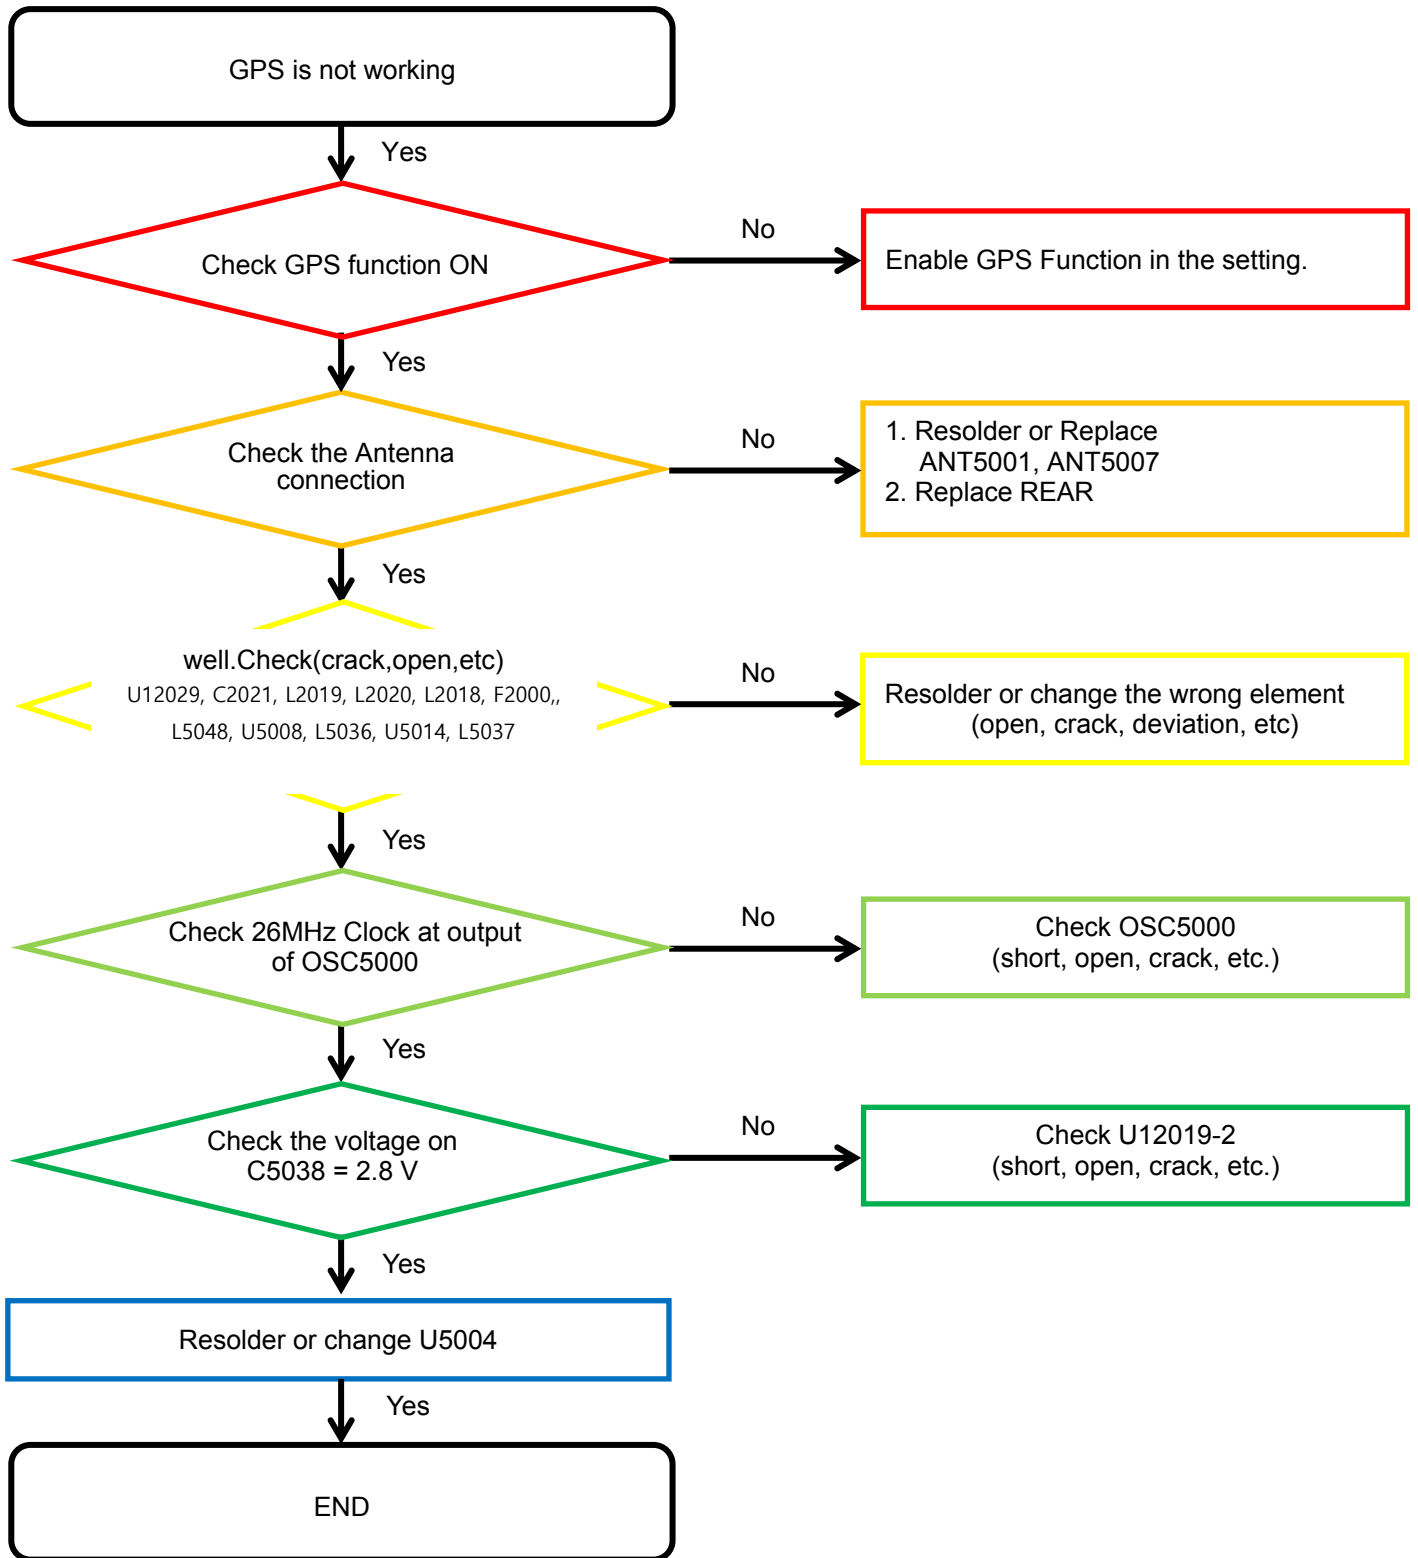

8. Level 3 Repair

8-4-22. GPS