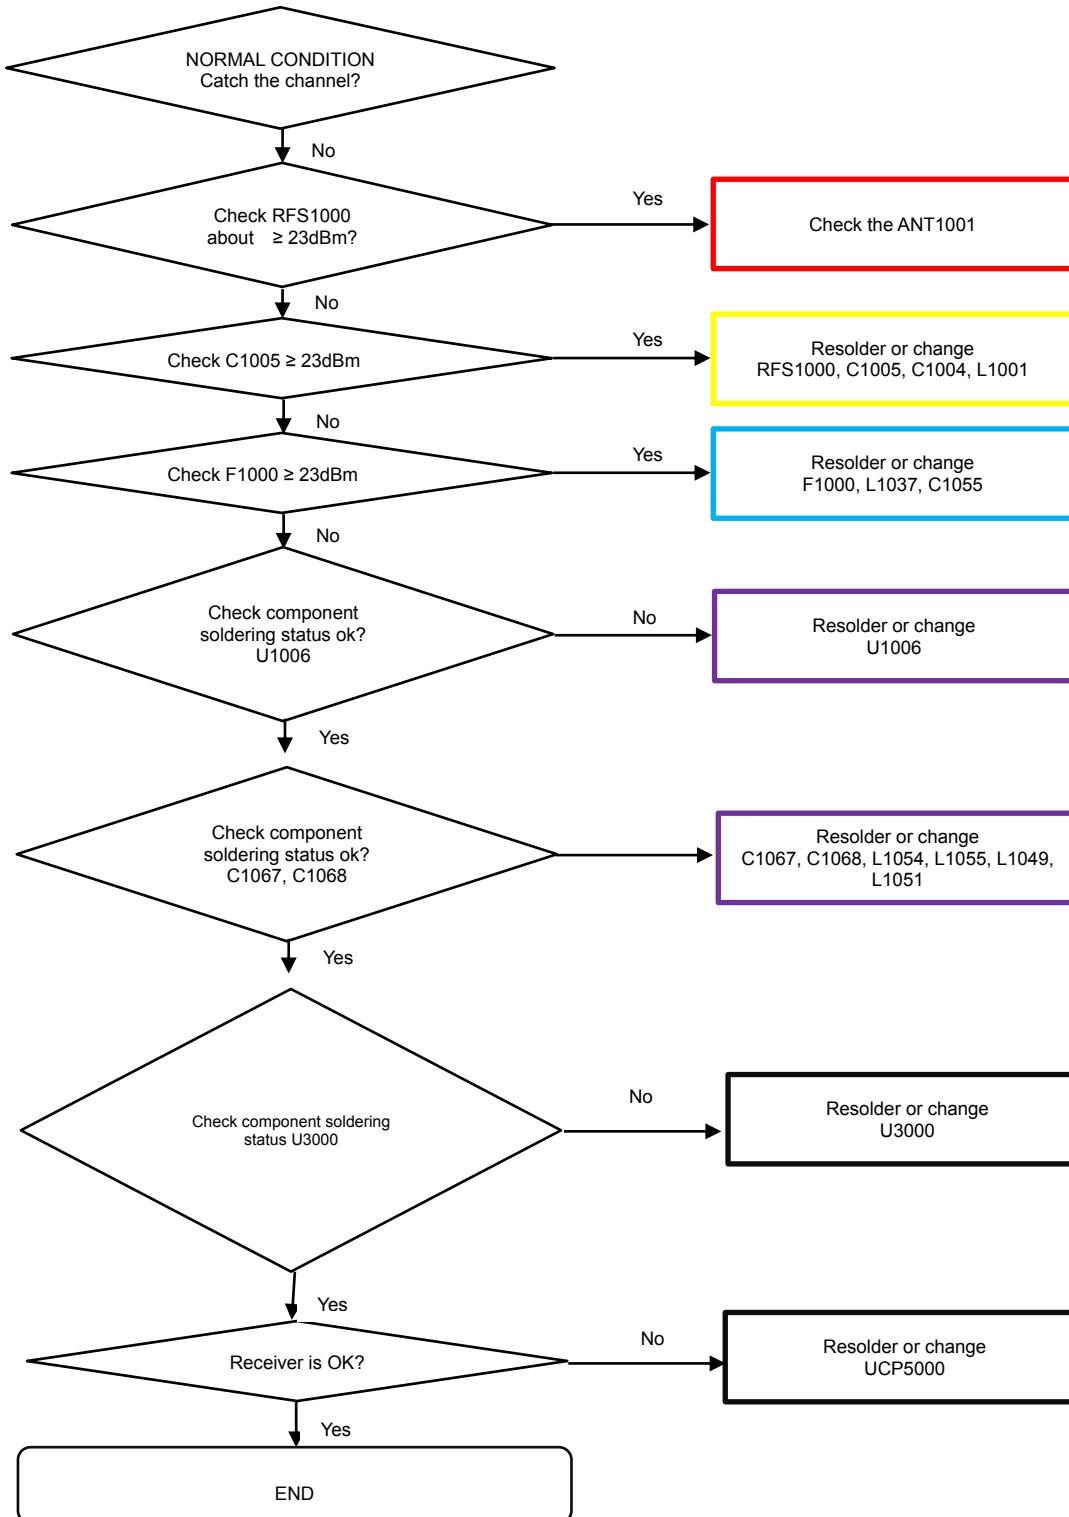

8. Level 3 Repair

8-3-37. LTE TDD 38/40/41 DRX

Confidential and proprietary-the contents in this service guide subject to change without prior notice

Distribution, transmission, or infringement of any content or data from this document without Samsung's written authorization is strictly prohibited.