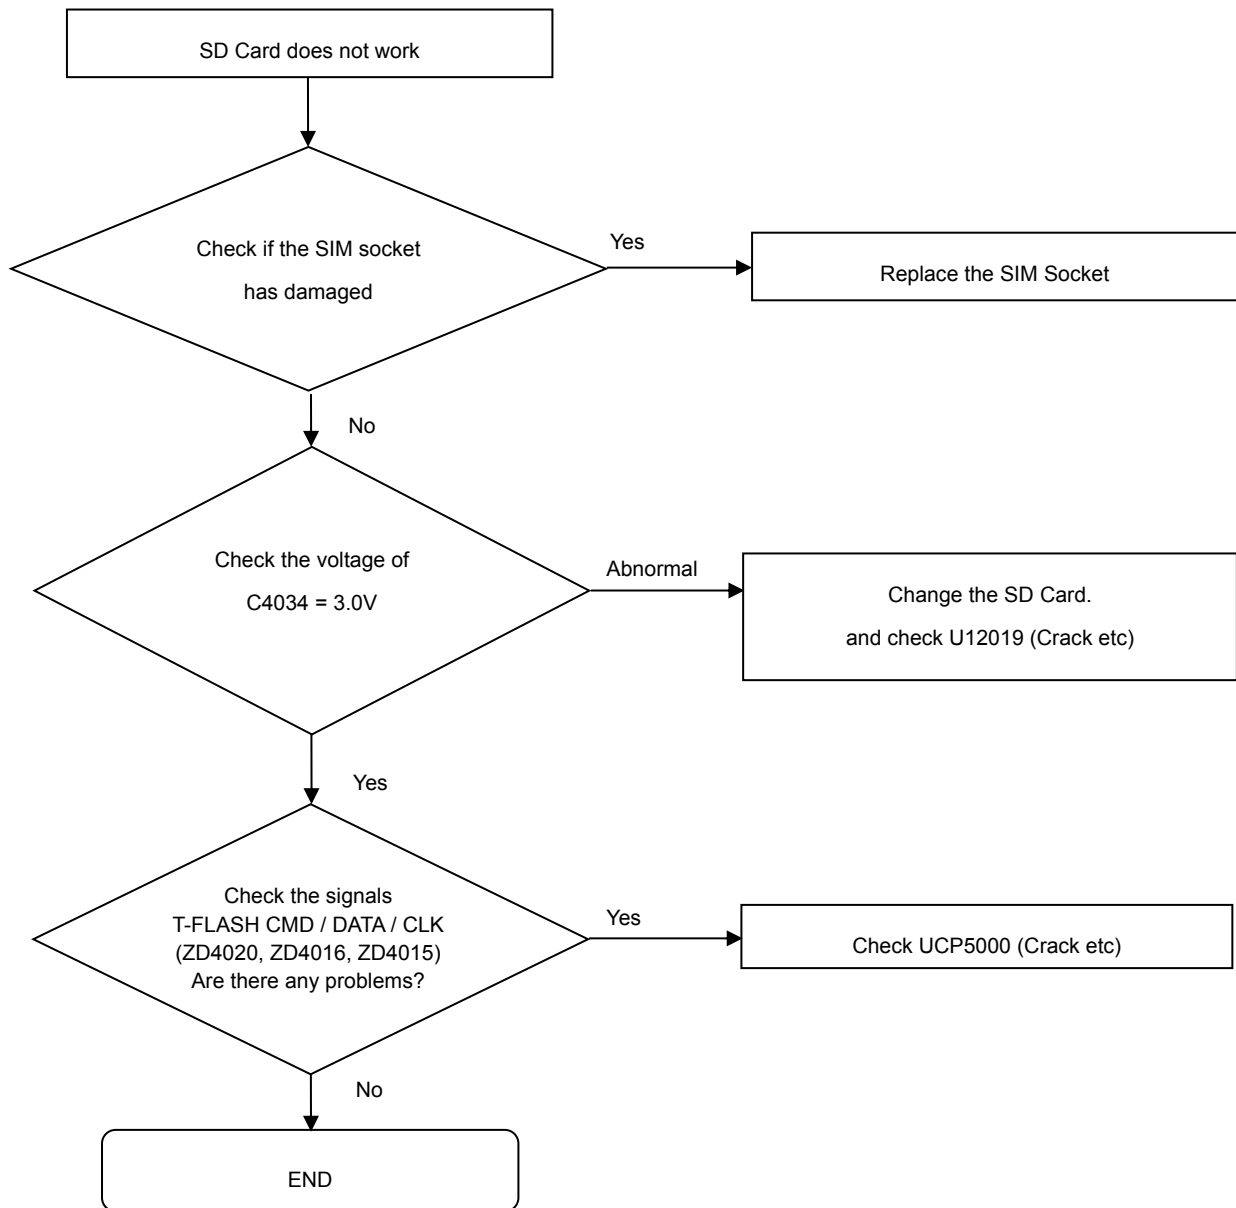

8. Level 3 Repair

8-4-5. SIM/SD PART