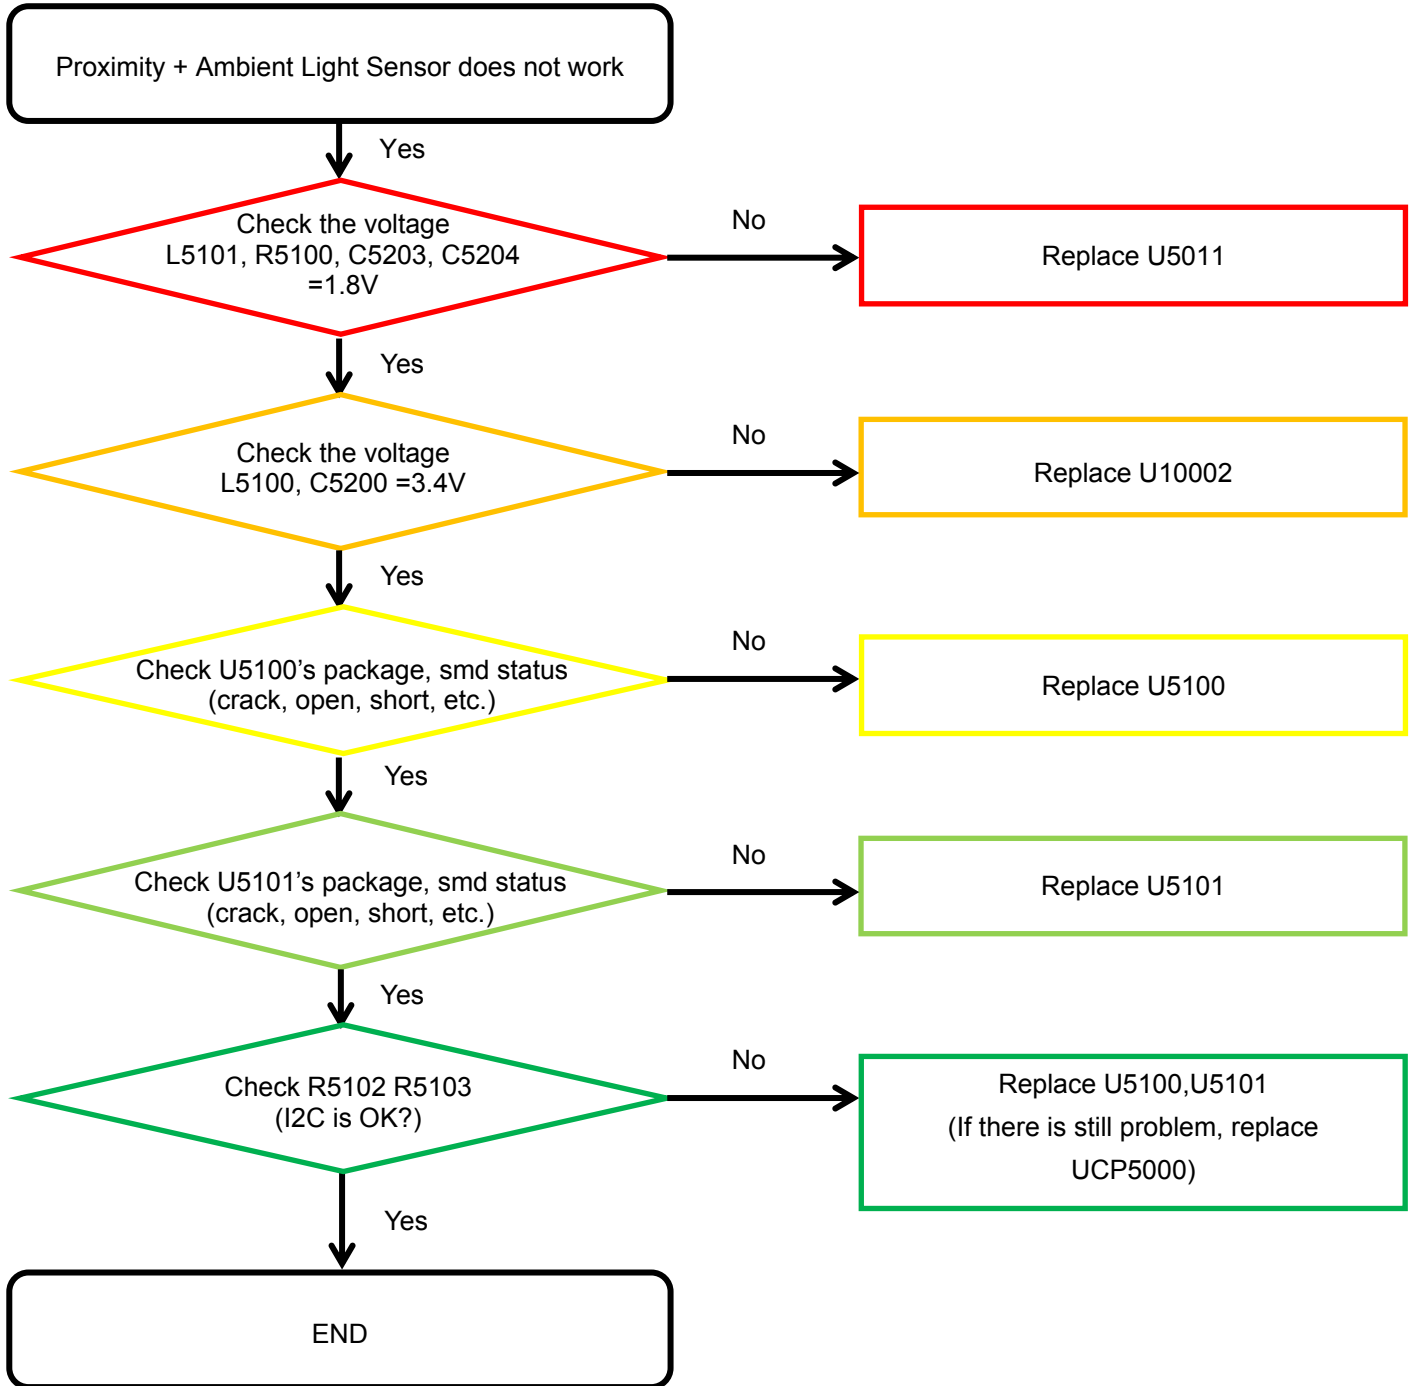

8. Level 3 Repair

8-4-5. SIM/SD PART

8. Level 3 Repair

8-4-6. OTG

8. Level 3 Repair

8-4-7. Hall IC

8. Level 3 Repair

8-4-8. 6Axis sensor

8. Level 3 Repair

8-4-9. Magnetic sensor

8. Level 3 Repair

8-4-10. Barometer sensor

8. Level 3 Repair

8-4-11. Proximity/Ambient Light sensor

8. Level 3 Repair

8-4-12. HRM sensor