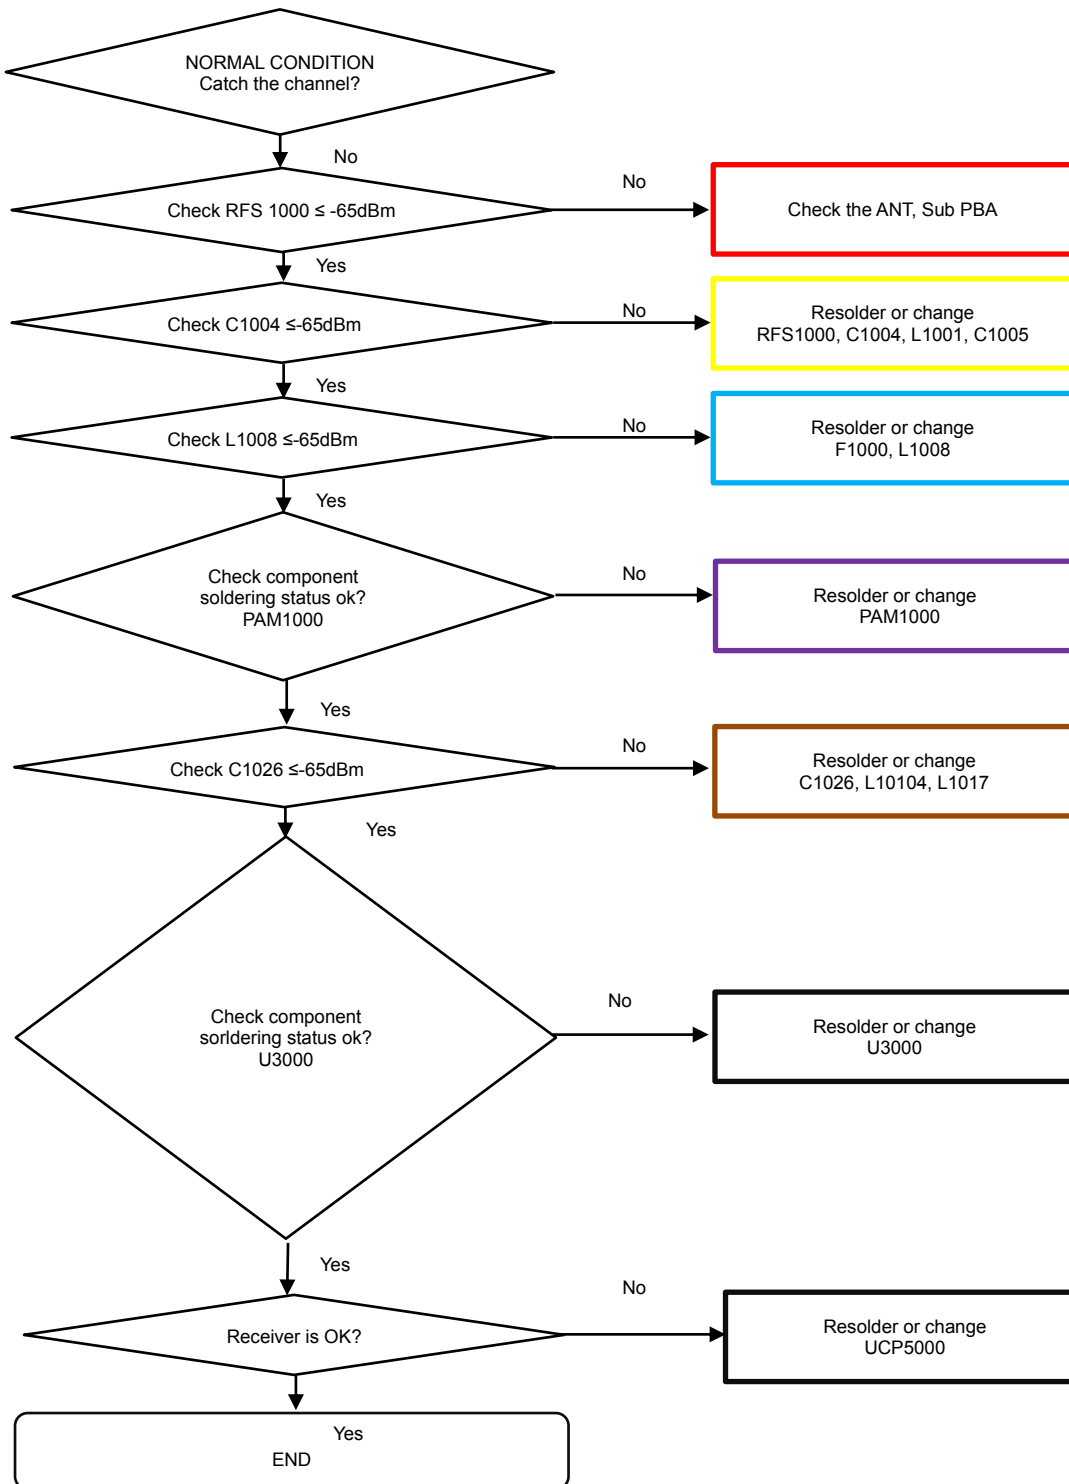

8. Level 3 Repair

8-4-24. MST

8. Level 3 Repair

8-4-25. Charging Part Wire Charging (Normal/Fast)

8. Level 3 Repair

8-4-26. Charging Part Wireless Charging (Normal/Fast)

8. Level 3 Repair

8-4-27. GSM 850/900, WCDMA B5/8, LTE B5/8/12/13/14/17/18/19/20/26/28 RX