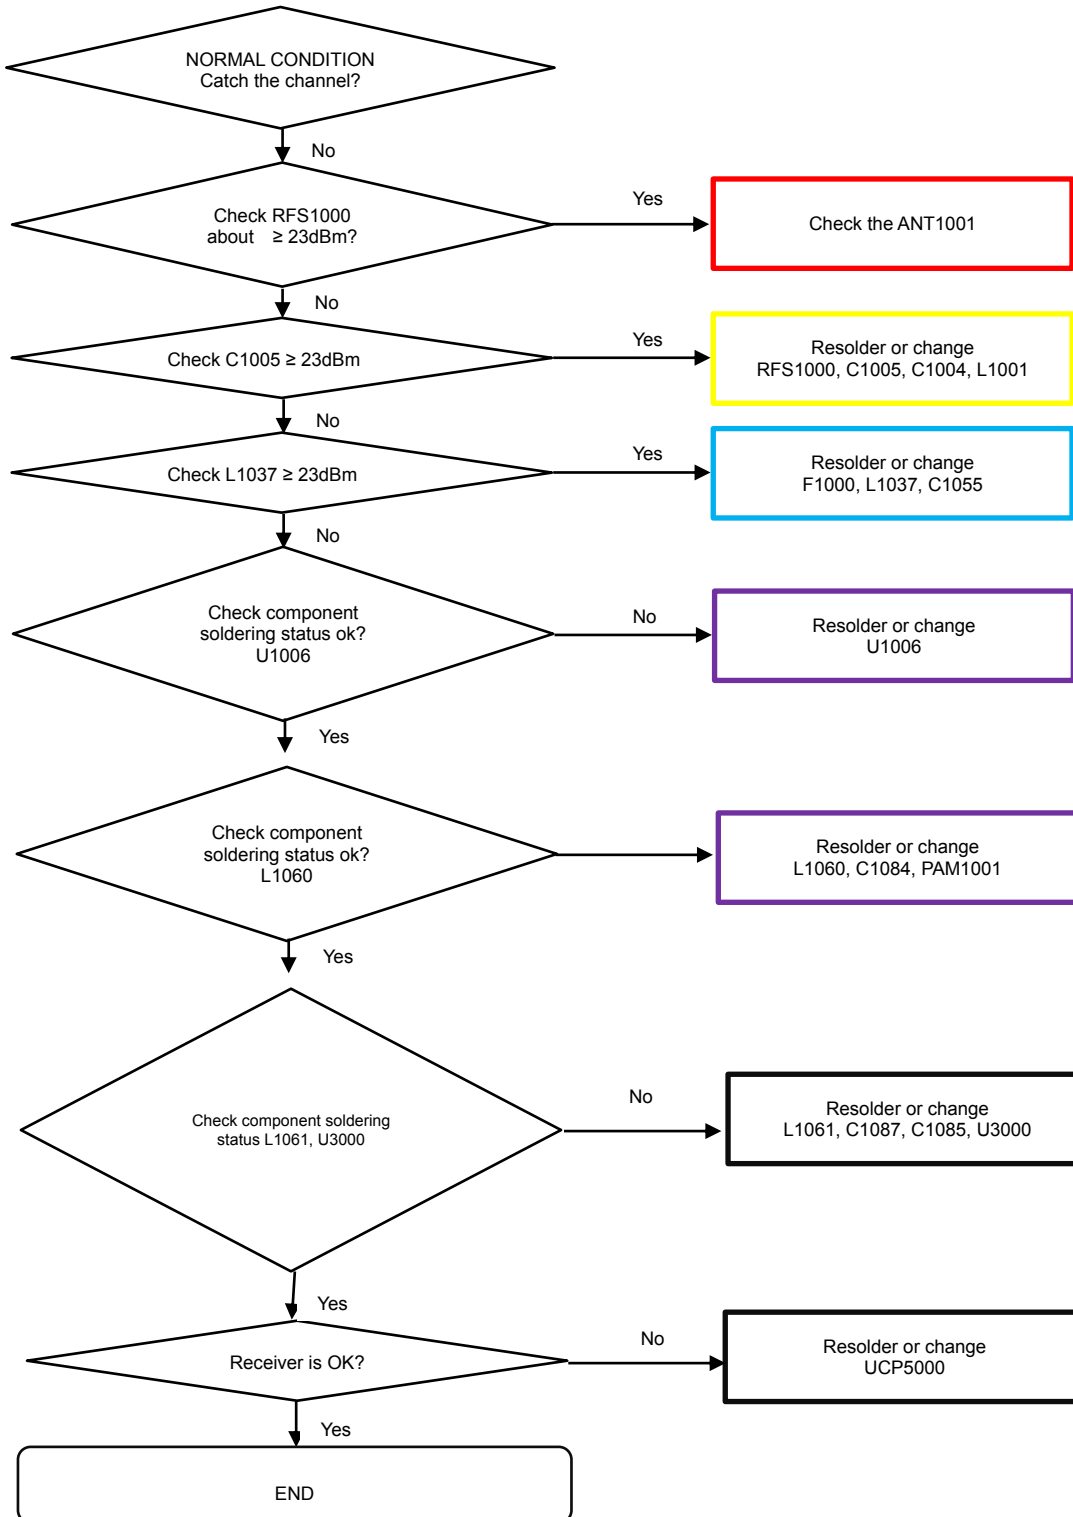

8. Level 3 Repair

8-4-34. GSM 1800/1900 TX