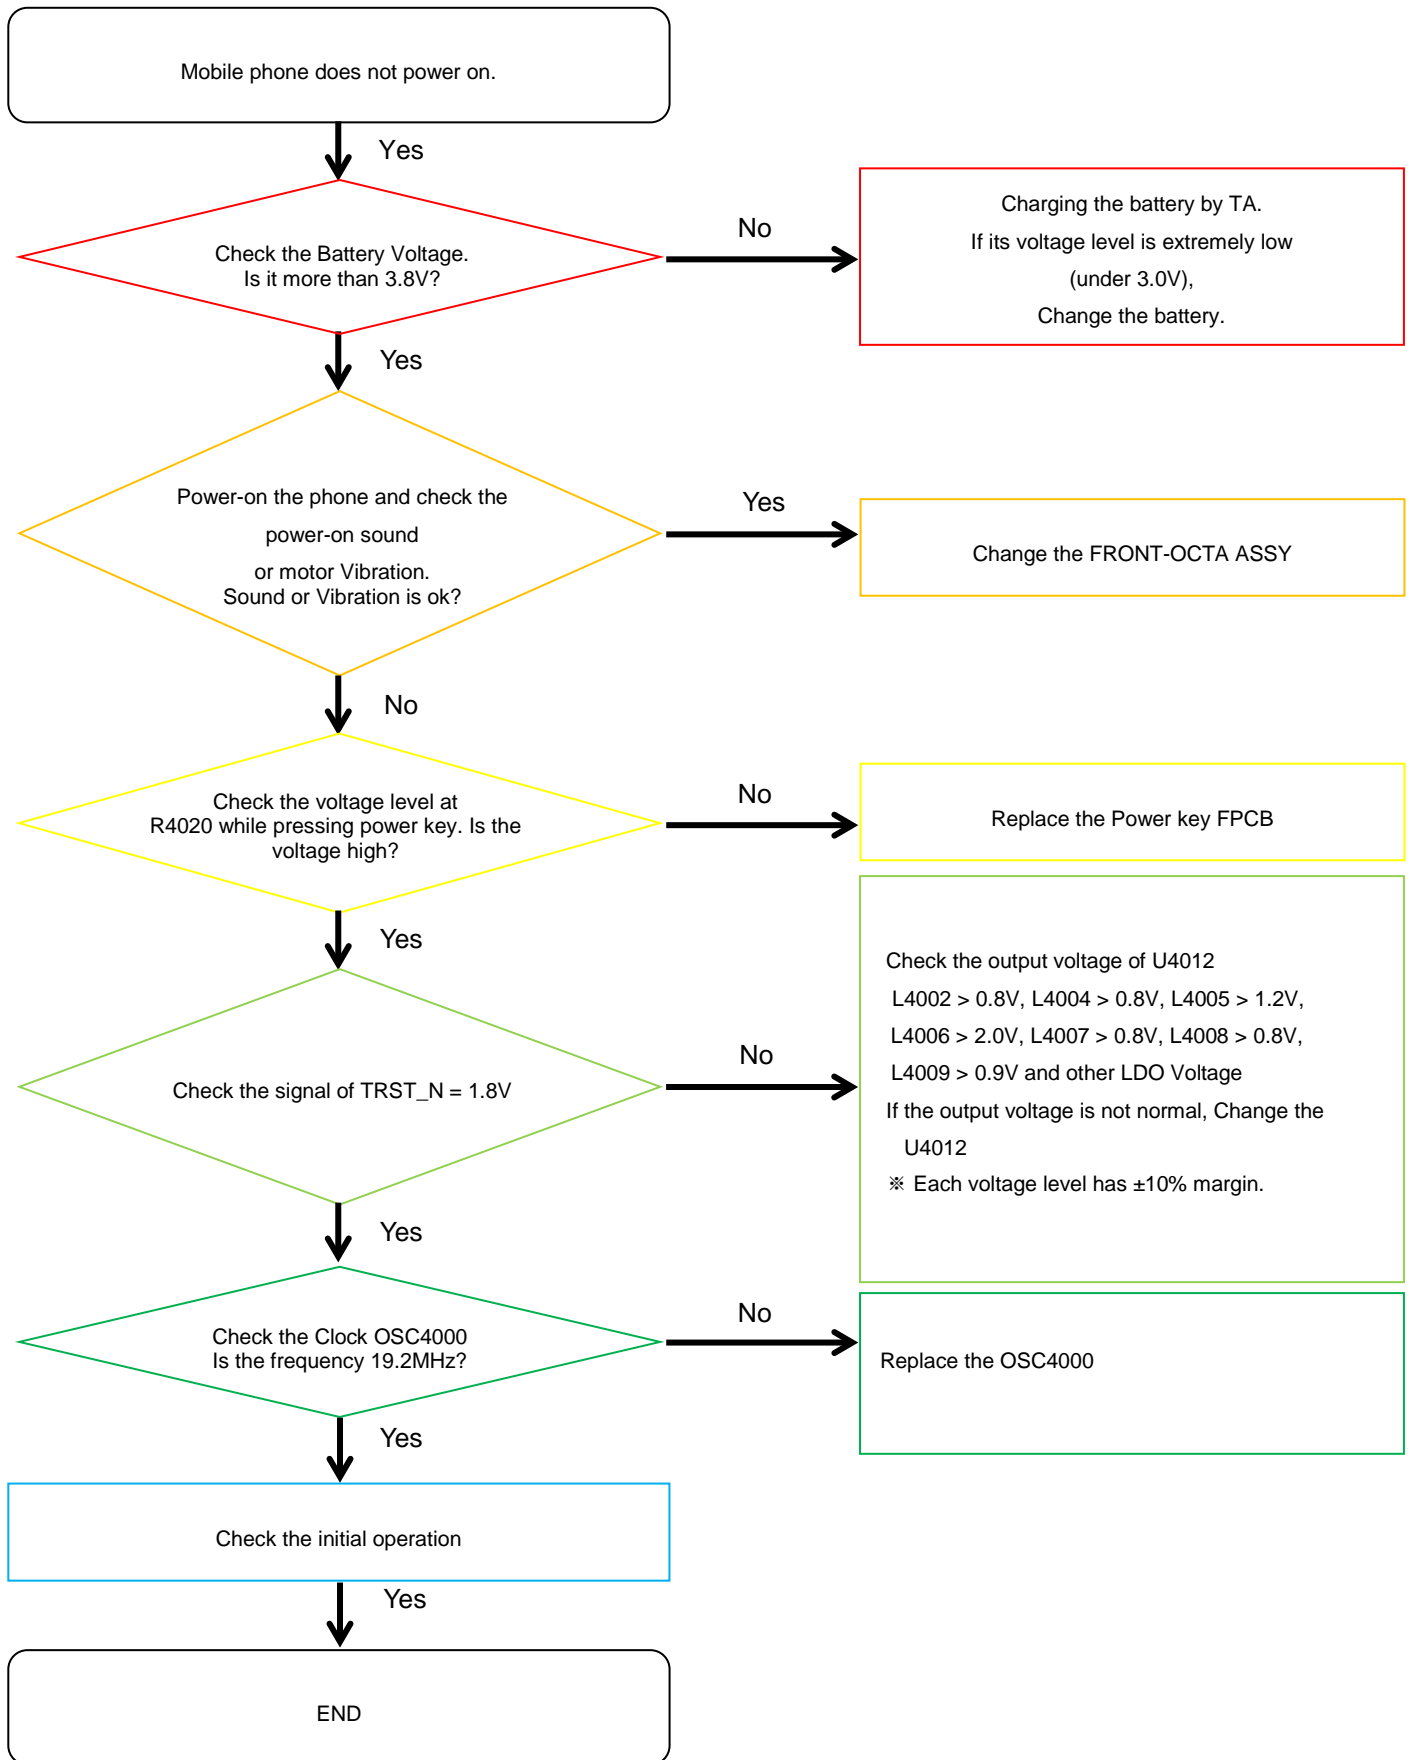

8. Level 3 Repair

8-4-1. Power On