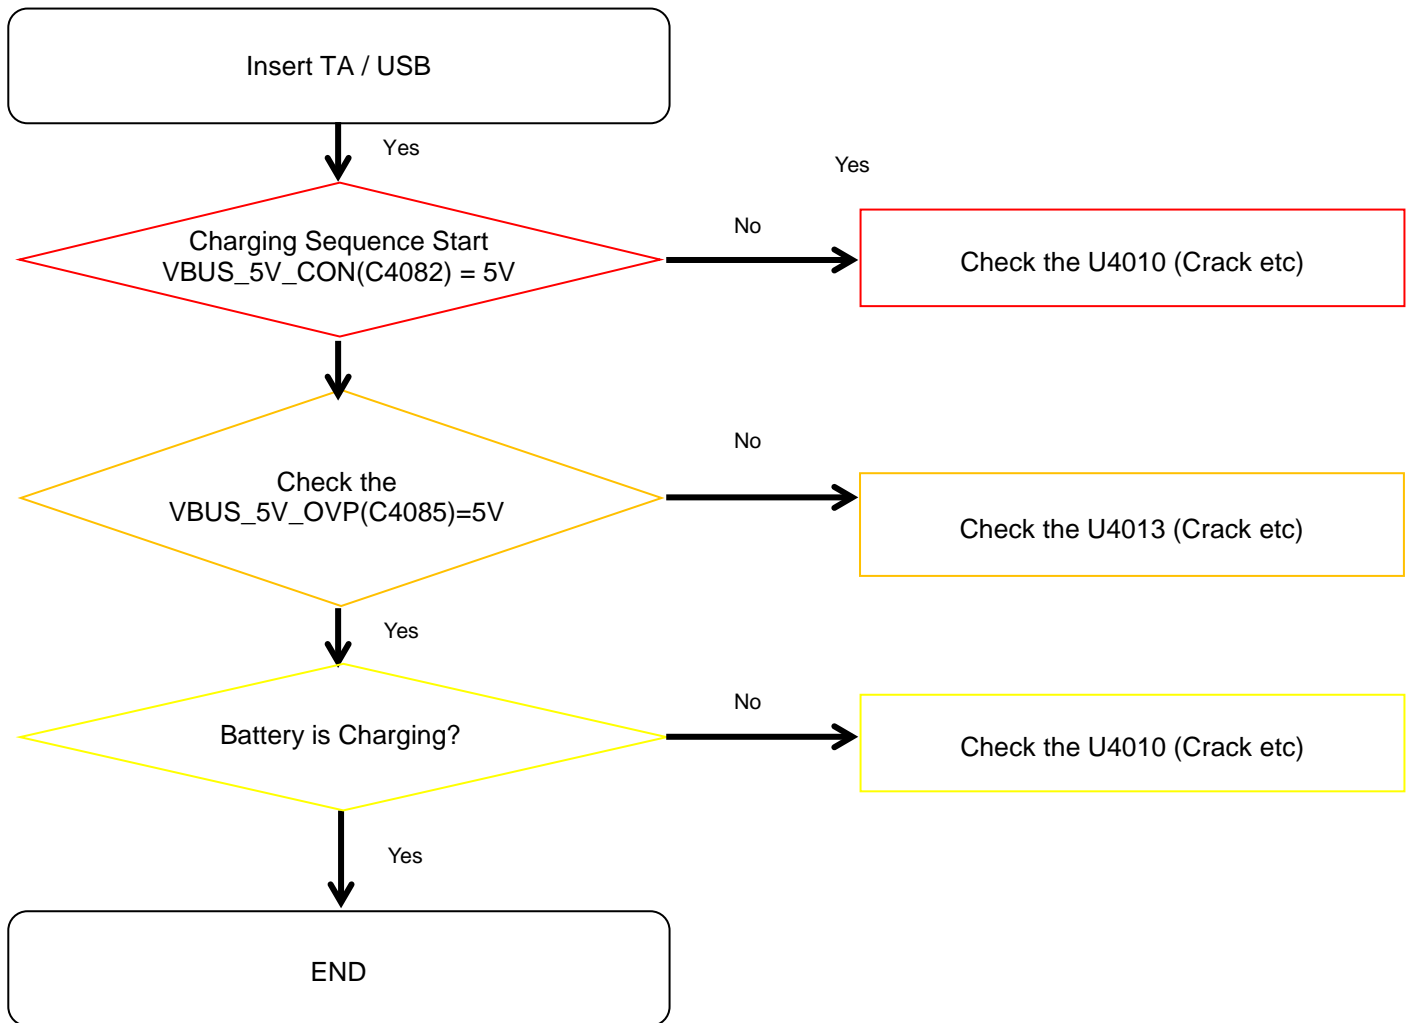

8. Level 3 Repair

8-4-4. SIM Part

8. Level 3 Repair

8-4-5. T-Flash Part

8. Level 3 Repair

8-4-6-1. Cable Charging Part (Normal)

8. Level 3 Repair

8-4-6-2. OTG

8. Level 3 Repair

8-4-7-1. ACC Sensor

8. Level 3 Repair

8-4-7-2. Proximity sensor

8. Level 3 Repair

8-4-7-3. Flip cover detect

8. Level 3 Repair

8-4-7-4. Fingerprint Sensor