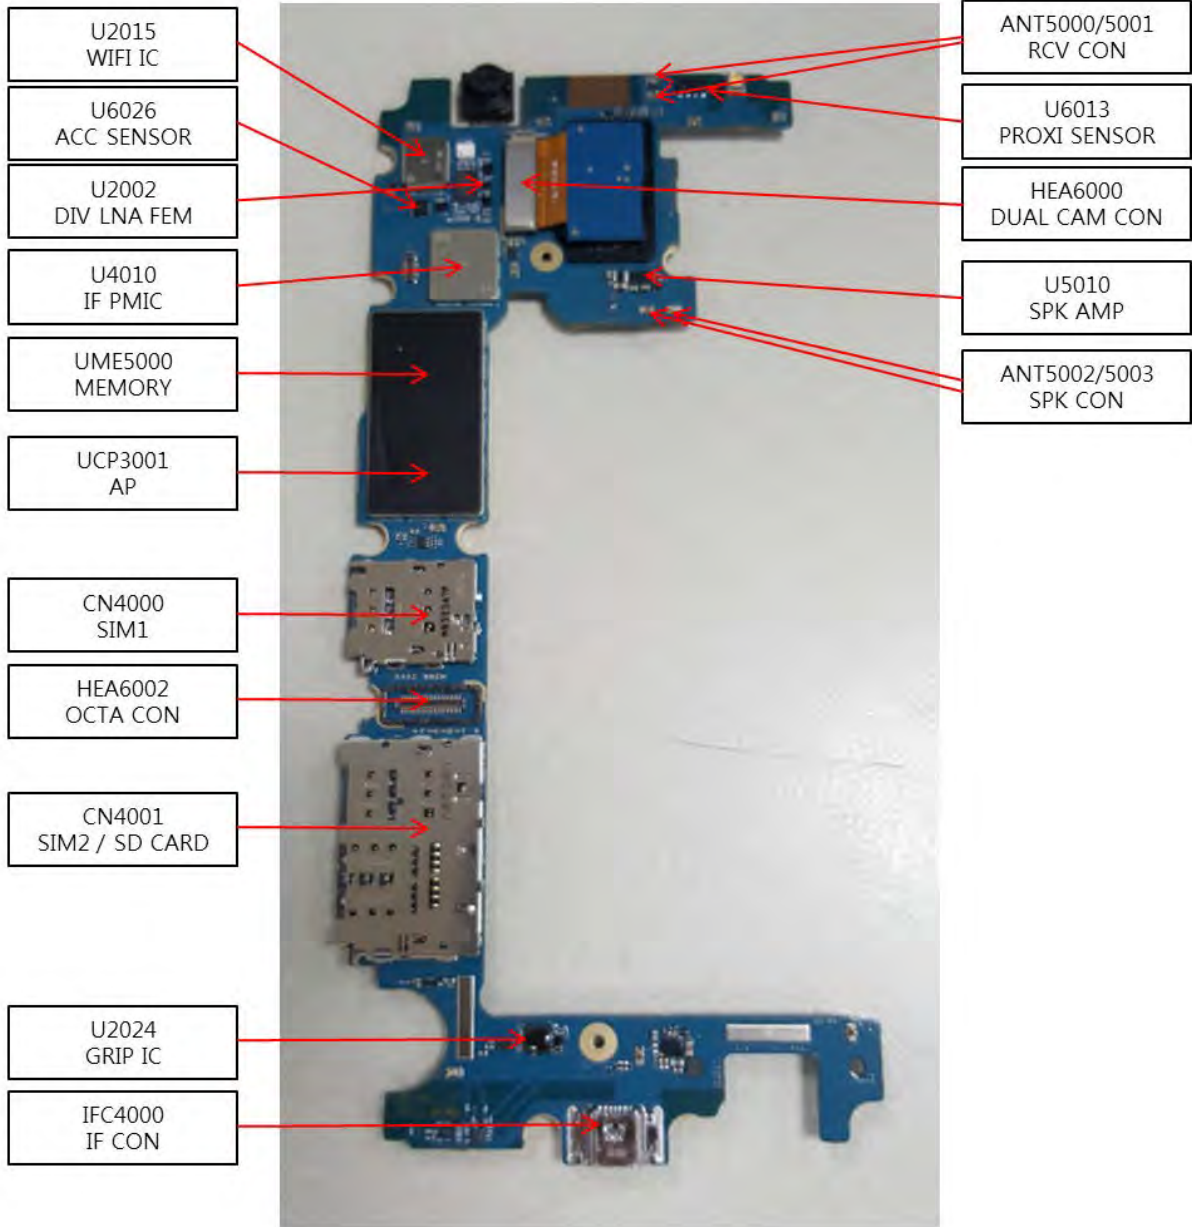

8. Level 3 Repair (VIETMOBILE.VN)

8-1. Components Layout

<PBA TOP SIDE>

8. Level 3 Repair (VIETMOBILE.VN)

<PBA BOTTOM SIDE>

SAMSUNG CONFIDENTIAL
 This document contains confidential proprietary information that is Samsung Electronics Co's property. DO NOT disclose to or duplicate for others except as authorized by Samsung.

(VIETMOBILE.VN)

SM - J810F/G/GF/M/Y
Common

8. Level 3 Repair

8-3. Flow chart of Troubleshooting.

Oscilloscope

Digital Multimeter

Power Supply

+ driver, ESD Safe Tweezer