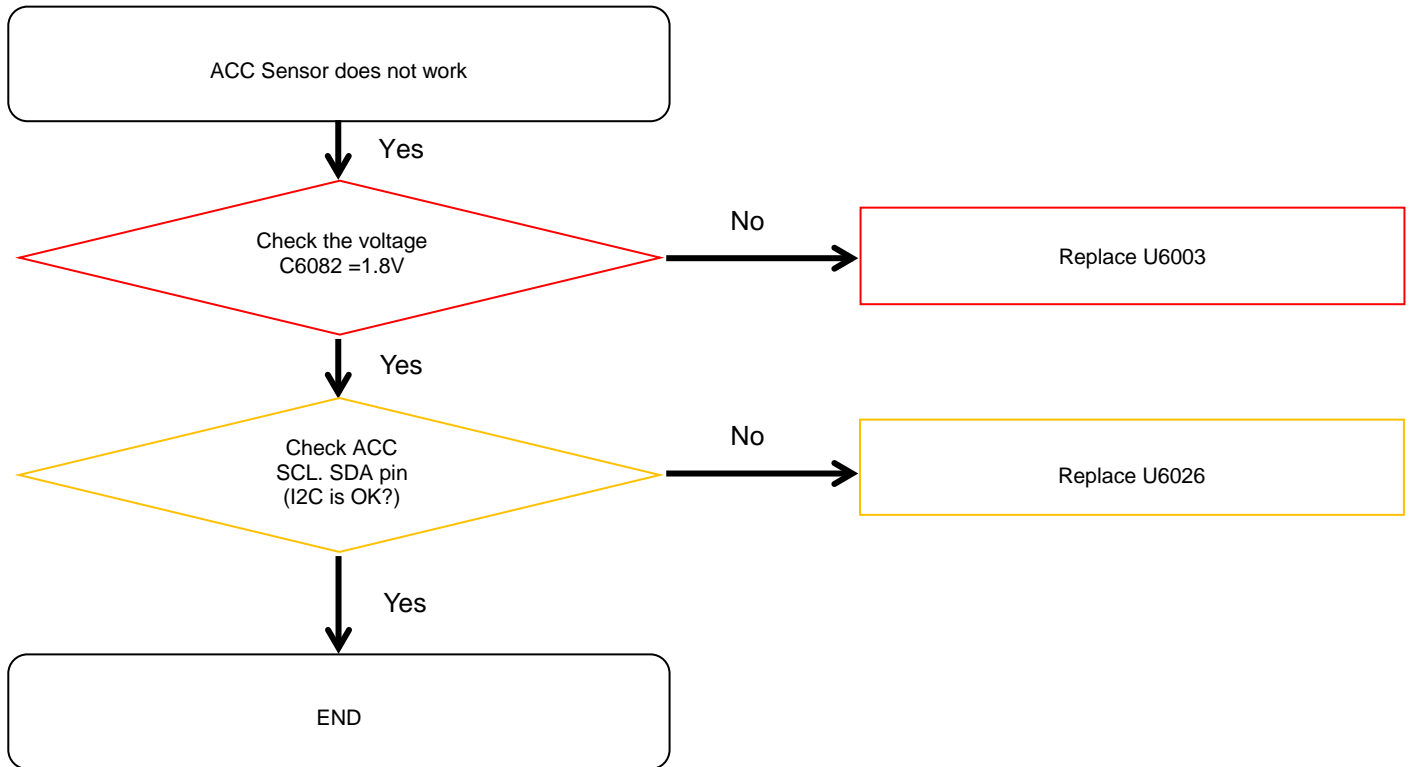

8. Level 3 Repair

8-4-4. SIM Part

8. Level 3 Repair

8-4-5. T-Flash Part

8. Level 3 Repair

8-4-6-1. Cable Charging Part (Normal)

8. Level 3 Repair

8-4-6-2. OTG

8. Level 3 Repair

8-4-7-1. ACC Sensor

8. Level 3 Repair

8-4-7-2. Proximity sensor

8. Level 3 Repair

8-4-7-3. Flip cover detect

8. Level 3 Repair

8-4-7-4. Fingerprint Sensor