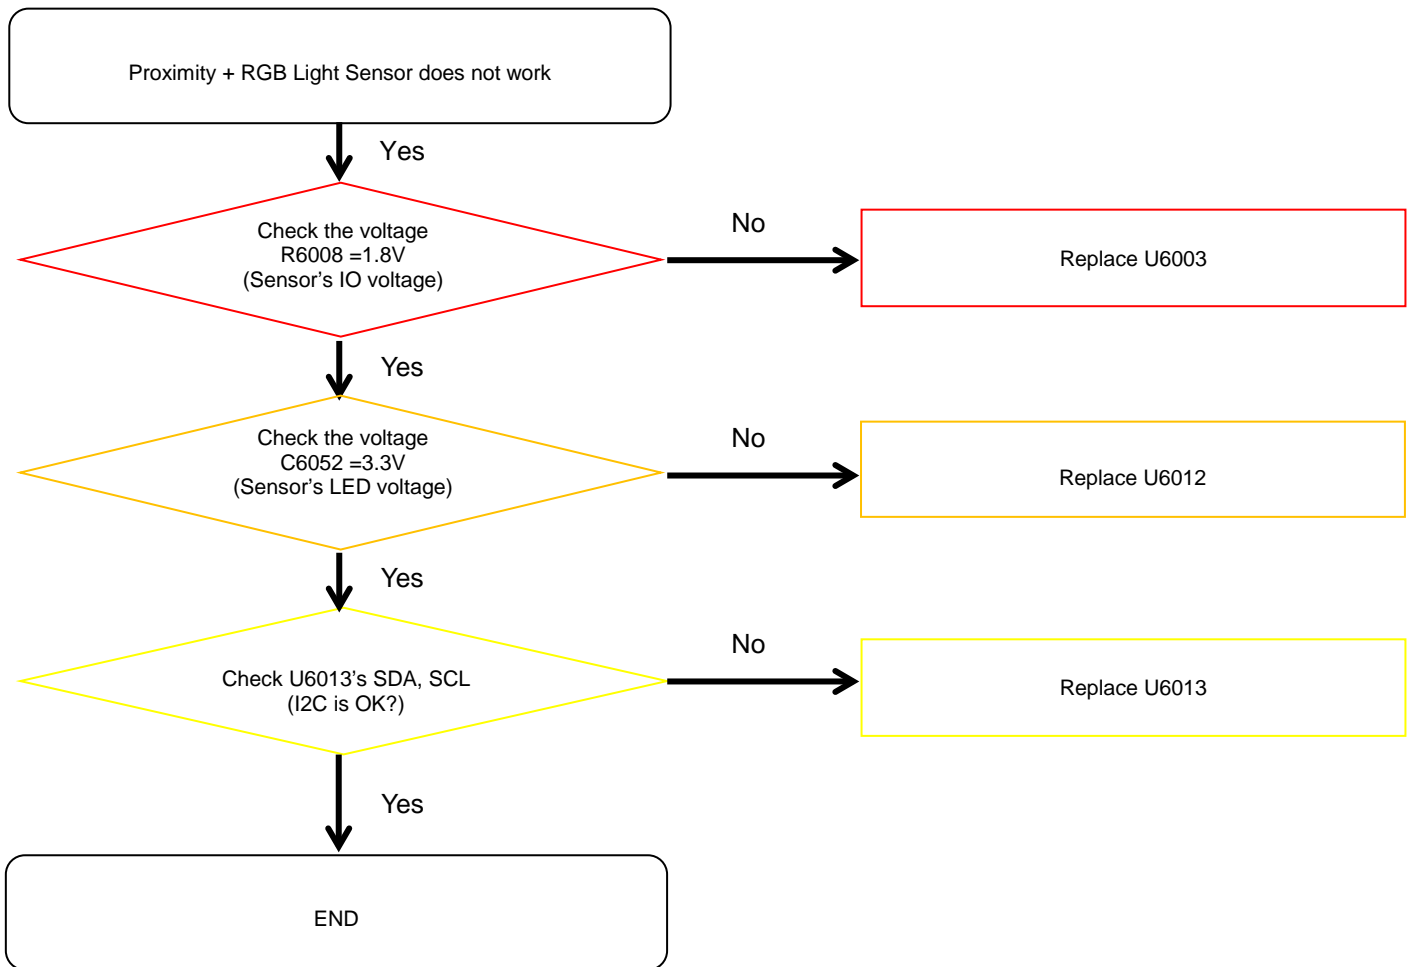

8. Level 3 Repair

8-4-4. SIM Part

8. Level 3 Repair

8-4-5. T-Flash Part

8. Level 3 Repair

8-4-6-1. Cable Charging Part (Normal)

8. Level 3 Repair

8-4-6-2. OTG

8. Level 3 Repair

8-4-7-1. ACC Sensor

8. Level 3 Repair

8-4-7-2. Proximity sensor

8. Level 3 Repair

8-4-7-3. Flip cover detect

8. Level 3 Repair

8-4-7-4. Fingerprint Sensor