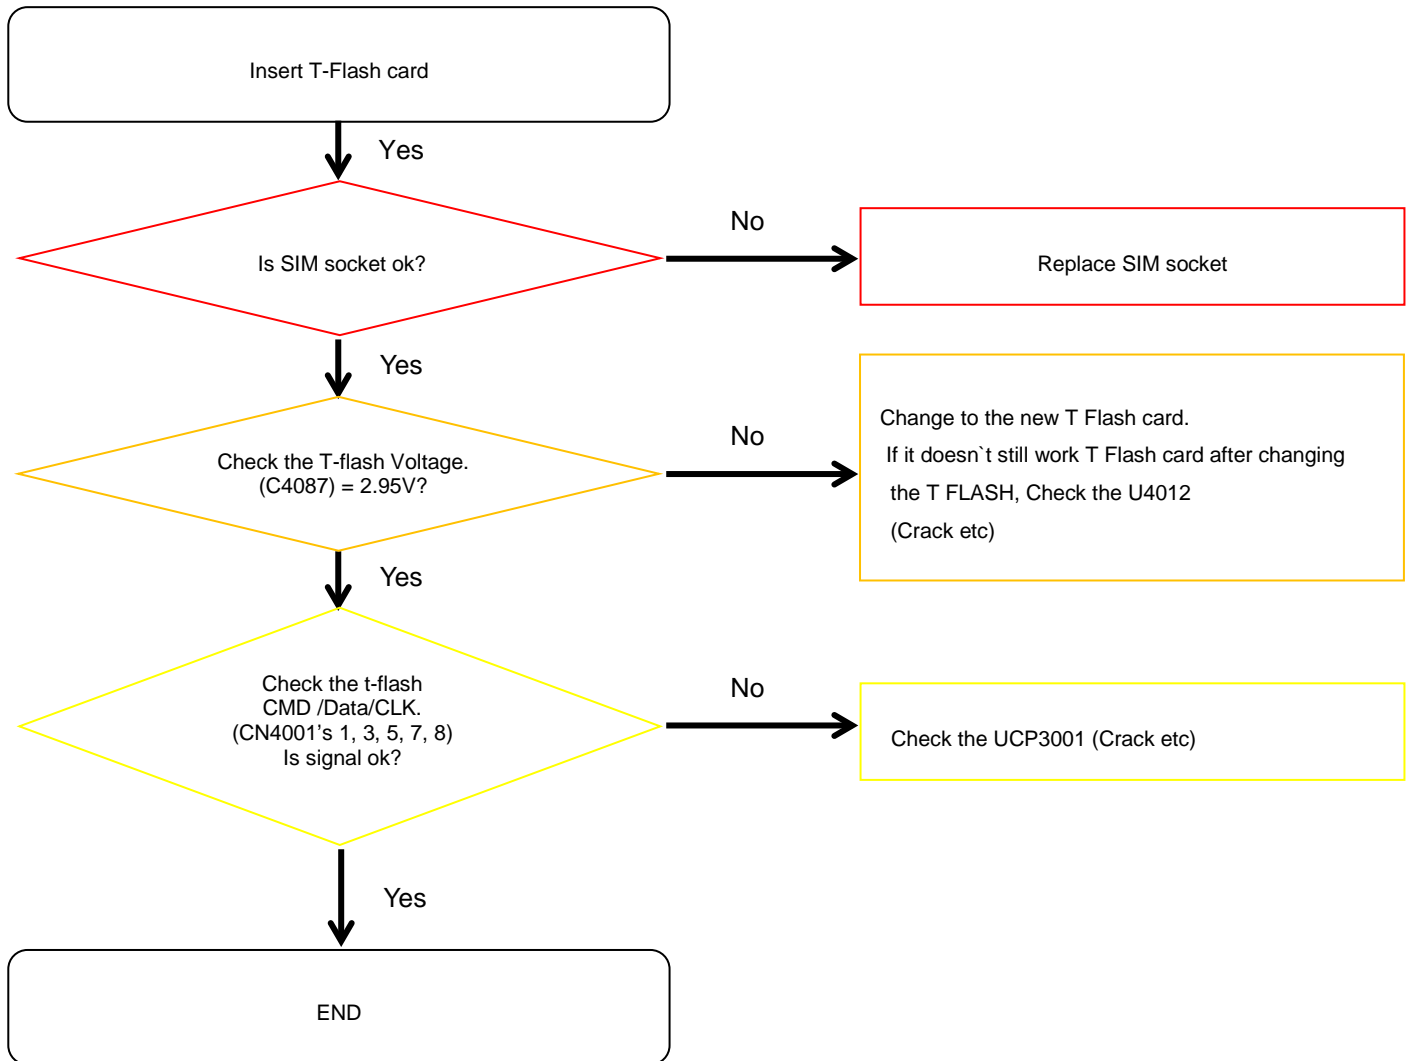

8960 & Spectrum Analyzer

Soldering iron

8. Level 3 Repair

8-4-1. Power On

8. Level 3 Repair

8-4-2. Initial

8. Level 3 Repair

8-4-3. No Service

8. Level 3 Repair

8-4-4. SIM Part

8. Level 3 Repair

8-4-5. T-Flash Part

8. Level 3 Repair

8-4-6-1. Cable Charging Part (Normal)

8. Level 3 Repair

8-4-6-2. OTG