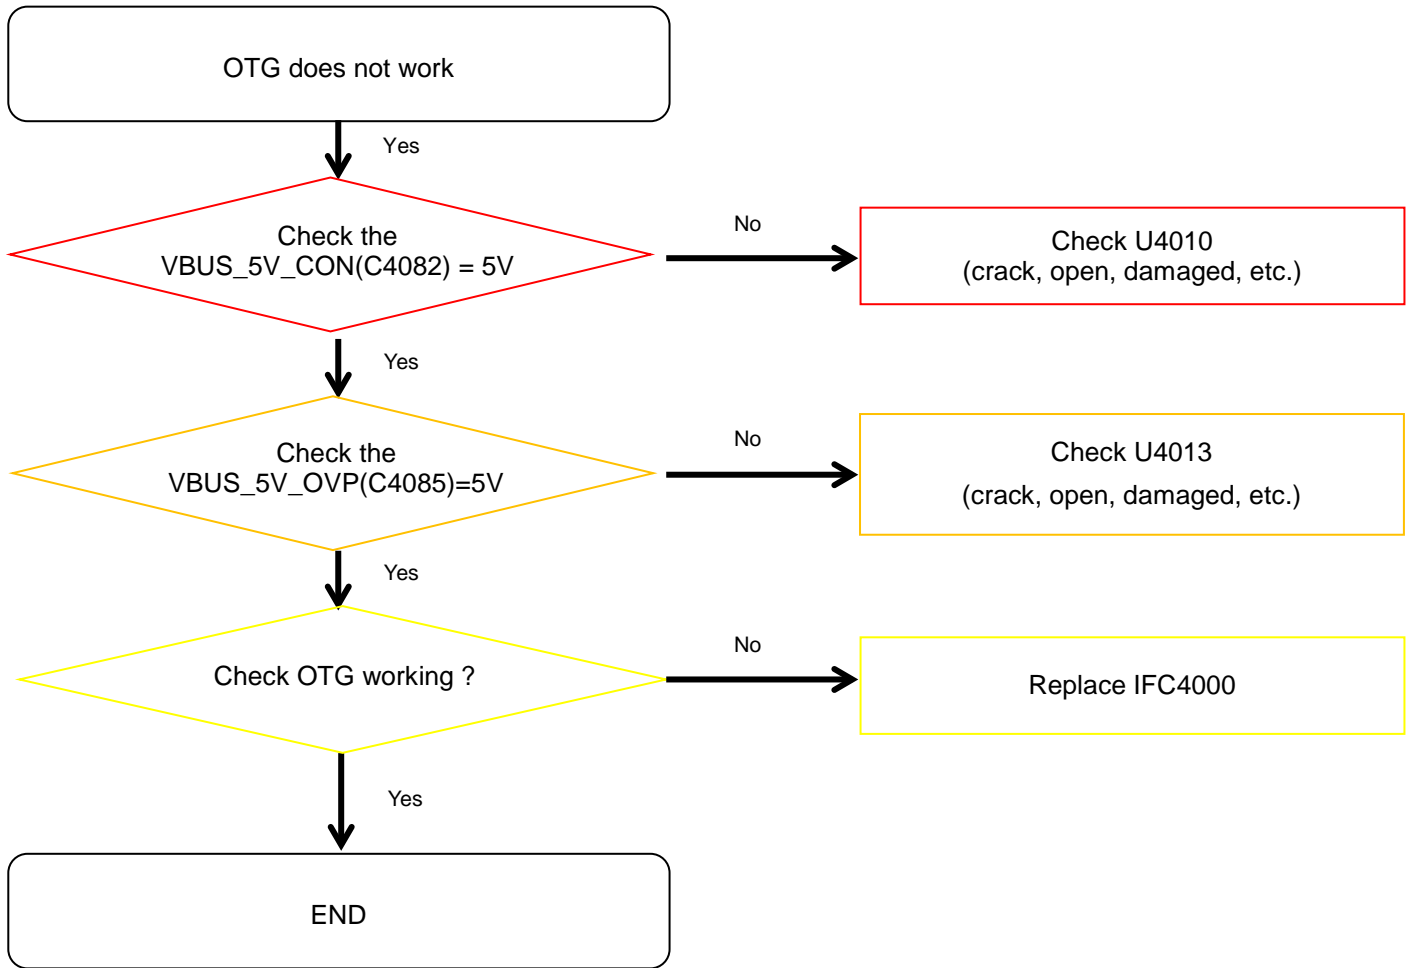

8. Level 3 Repair

8-4-4. SIM Part

8. Level 3 Repair

8-4-5. T-Flash Part

8. Level 3 Repair

8-4-6-1. Cable Charging Part (Normal)

8. Level 3 Repair

8-4-6-2. OTG

8. Level 3 Repair

8-4-7-1. ACC Sensor

8. Level 3 Repair

8-4-7-2. Proximity sensor

8. Level 3 Repair

8-4-7-3. Flip cover detect

8. Level 3 Repair

8-4-7-4. Fingerprint Sensor