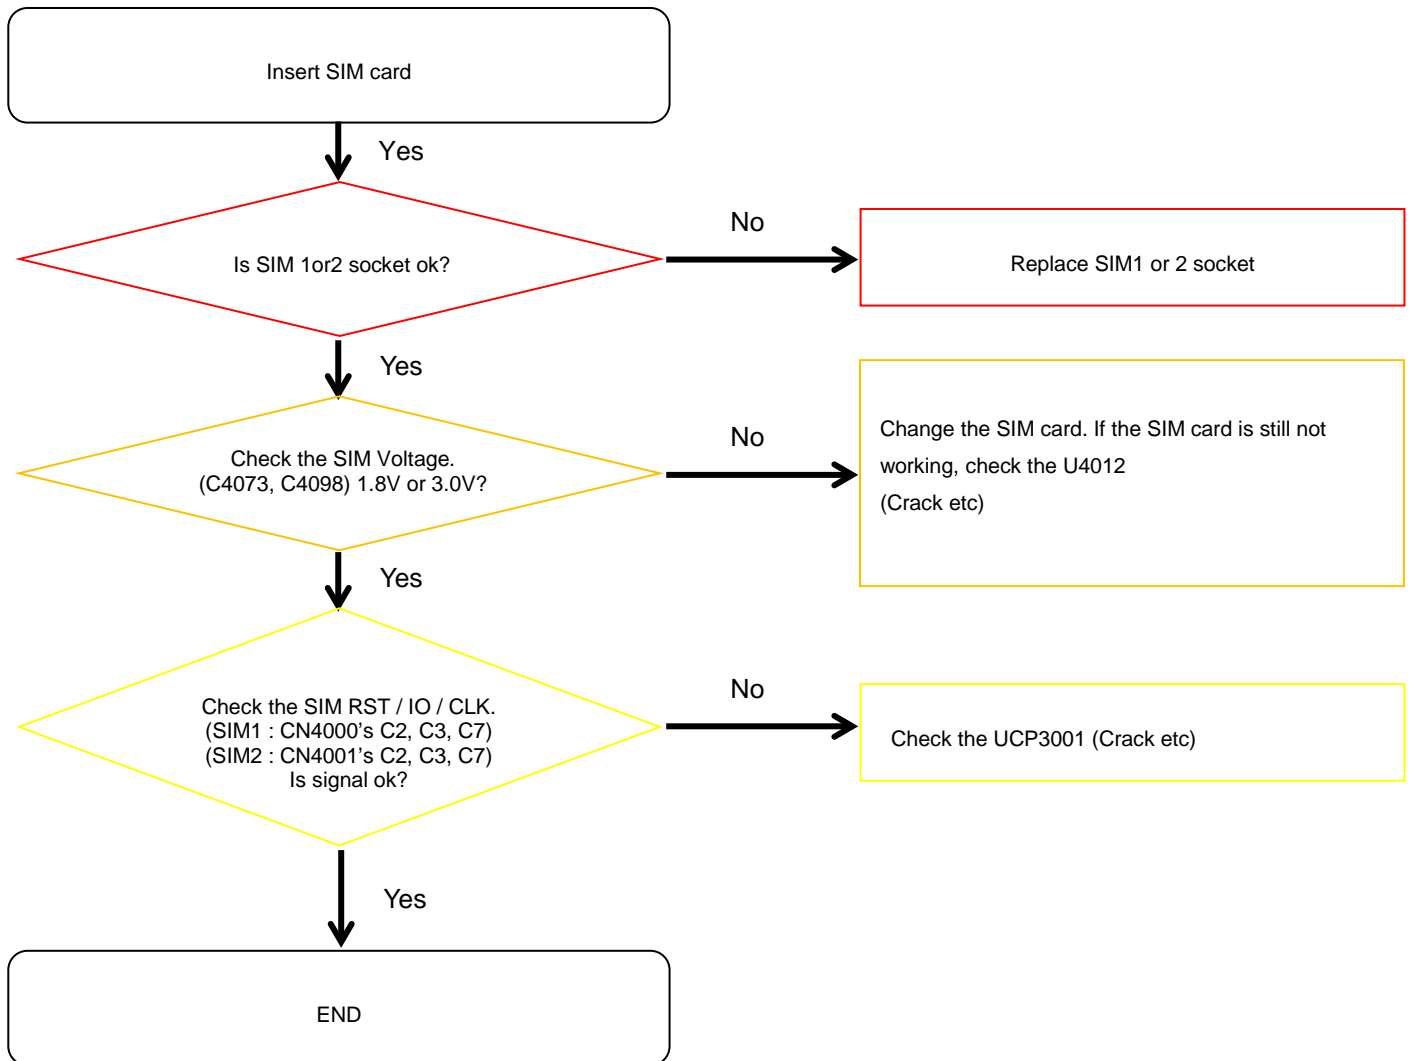

8960 & Spectrum Analyzer

Soldering iron

8. Level 3 Repair

8-4-1. Power On

8. Level 3 Repair

8-4-2. Initial

8. Level 3 Repair

8-4-3. No Service

8. Level 3 Repair

8-4-4. SIM Part

8. Level 3 Repair

8-4-5. T-Flash Part

8. Level 3 Repair

8-4-6-1. Cable Charging Part (Normal)

8. Level 3 Repair

8-4-6-2. OTG