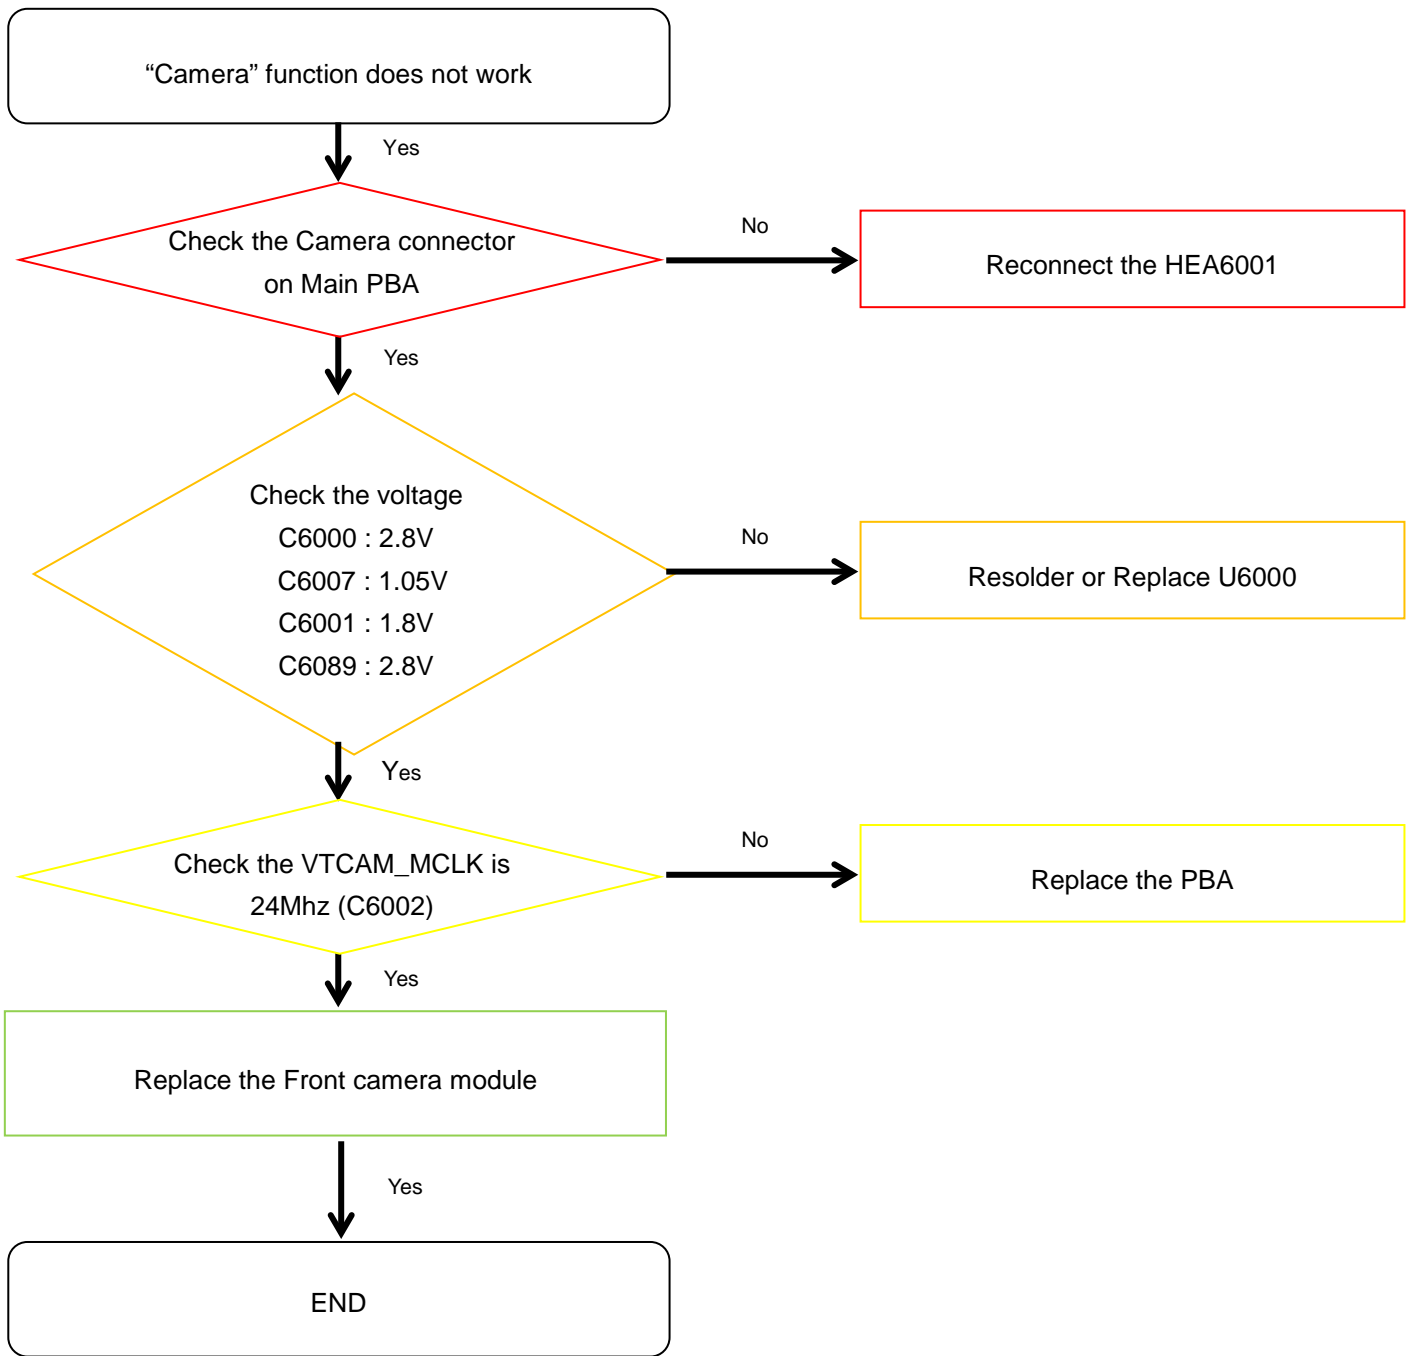

8. Level 3 Repair

8-4-8. Microphone Part - Main MIC

8. Level 3 Repair

8-4-9. Speaker Part

8. Level 3 Repair

8-4-10. Receiver Part

8. Level 3 Repair

8-4-11. BT/WIFI

8. Level 3 Repair

8-4-12. GPS

8. Level 3 Repair

8-4-13. FM radio part

8. Level 3 Repair

8-4-14. Display

8. Level 3 Repair

8-4-15. DUAL CAMERA

8. Level 3 Repair

8-4-16. VT CAMERA

8. Level 3 Repair

8-4-17. Motor

8. Level 3 Repair

8-4-18.GSM 850/900, WCDMA B5/8, LTE B5/8/12/13/17/20/28 PRx

8. Level 3 Repair

8-4-19. GSM DCS/PCS, WCDMA B1/2/4, LTE B1/2/3/4/66 PRx