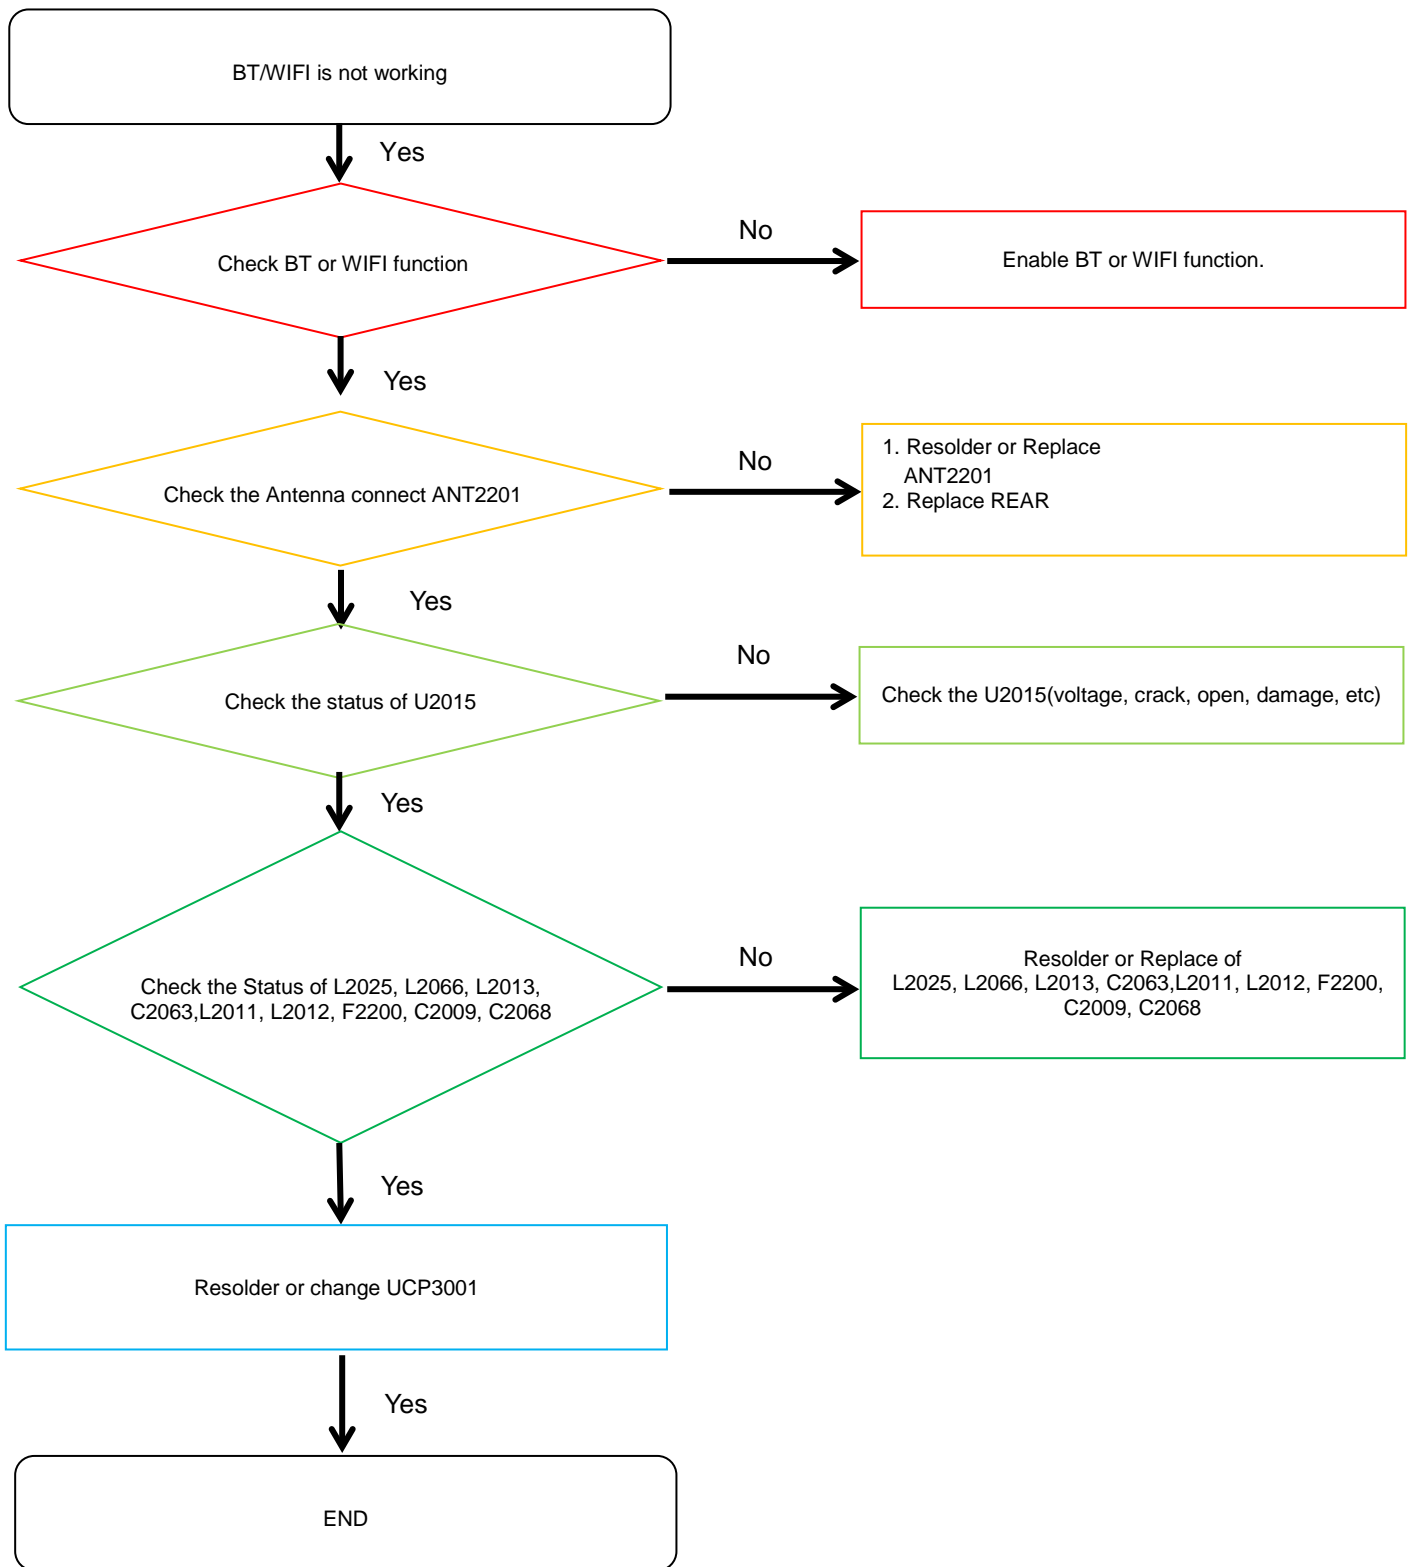

8. Level 3 Repair

8-4-7-1. ACC Sensor

8. Level 3 Repair

8-4-7-2. Proximity sensor

8. Level 3 Repair

8-4-7-3. Flip cover detect

8. Level 3 Repair

8-4-7-4. Fingerprint Sensor

8. Level 3 Repair

8-4-8. Microphone Part - Main MIC

8. Level 3 Repair

8-4-9. Speaker Part

8. Level 3 Repair

8-4-10. Receiver Part

8. Level 3 Repair

8-4-11. BT/WIFI