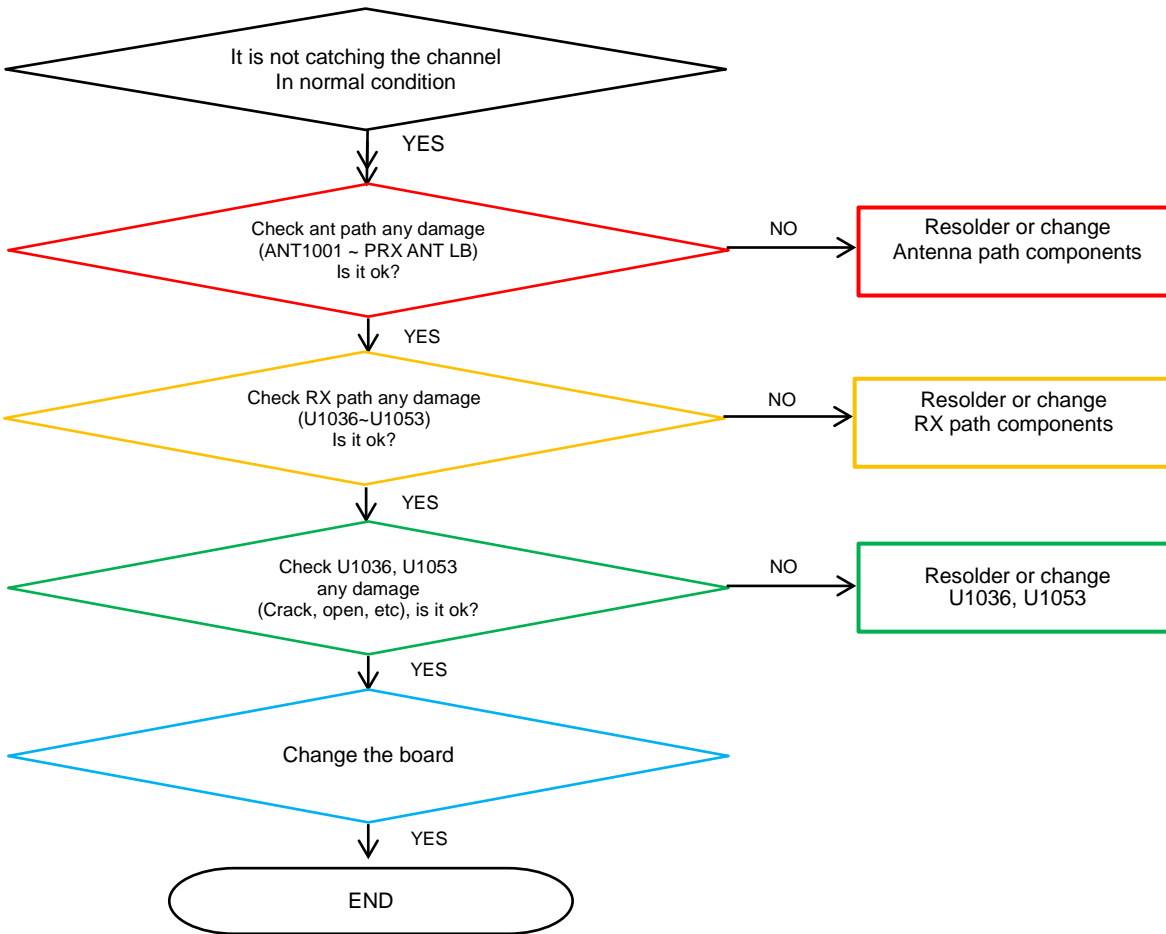

8. Level 3 Repair

8-4-12. GPS

8. Level 3 Repair

8-4-13. FM radio part

8. Level 3 Repair

8-4-14. Display

8. Level 3 Repair

8-4-15. DUAL CAMERA

8. Level 3 Repair

8-4-16. VT CAMERA

8. Level 3 Repair

8-4-17. Motor

8. Level 3 Repair

8-4-18.GSM 850/900, WCDMA B5/8, LTE B5/8/12/13/17/20/28 PRx

8. Level 3 Repair

8-4-19. GSM DCS/PCS, WCDMA B1/2/4, LTE B1/2/3/4/66 PRx