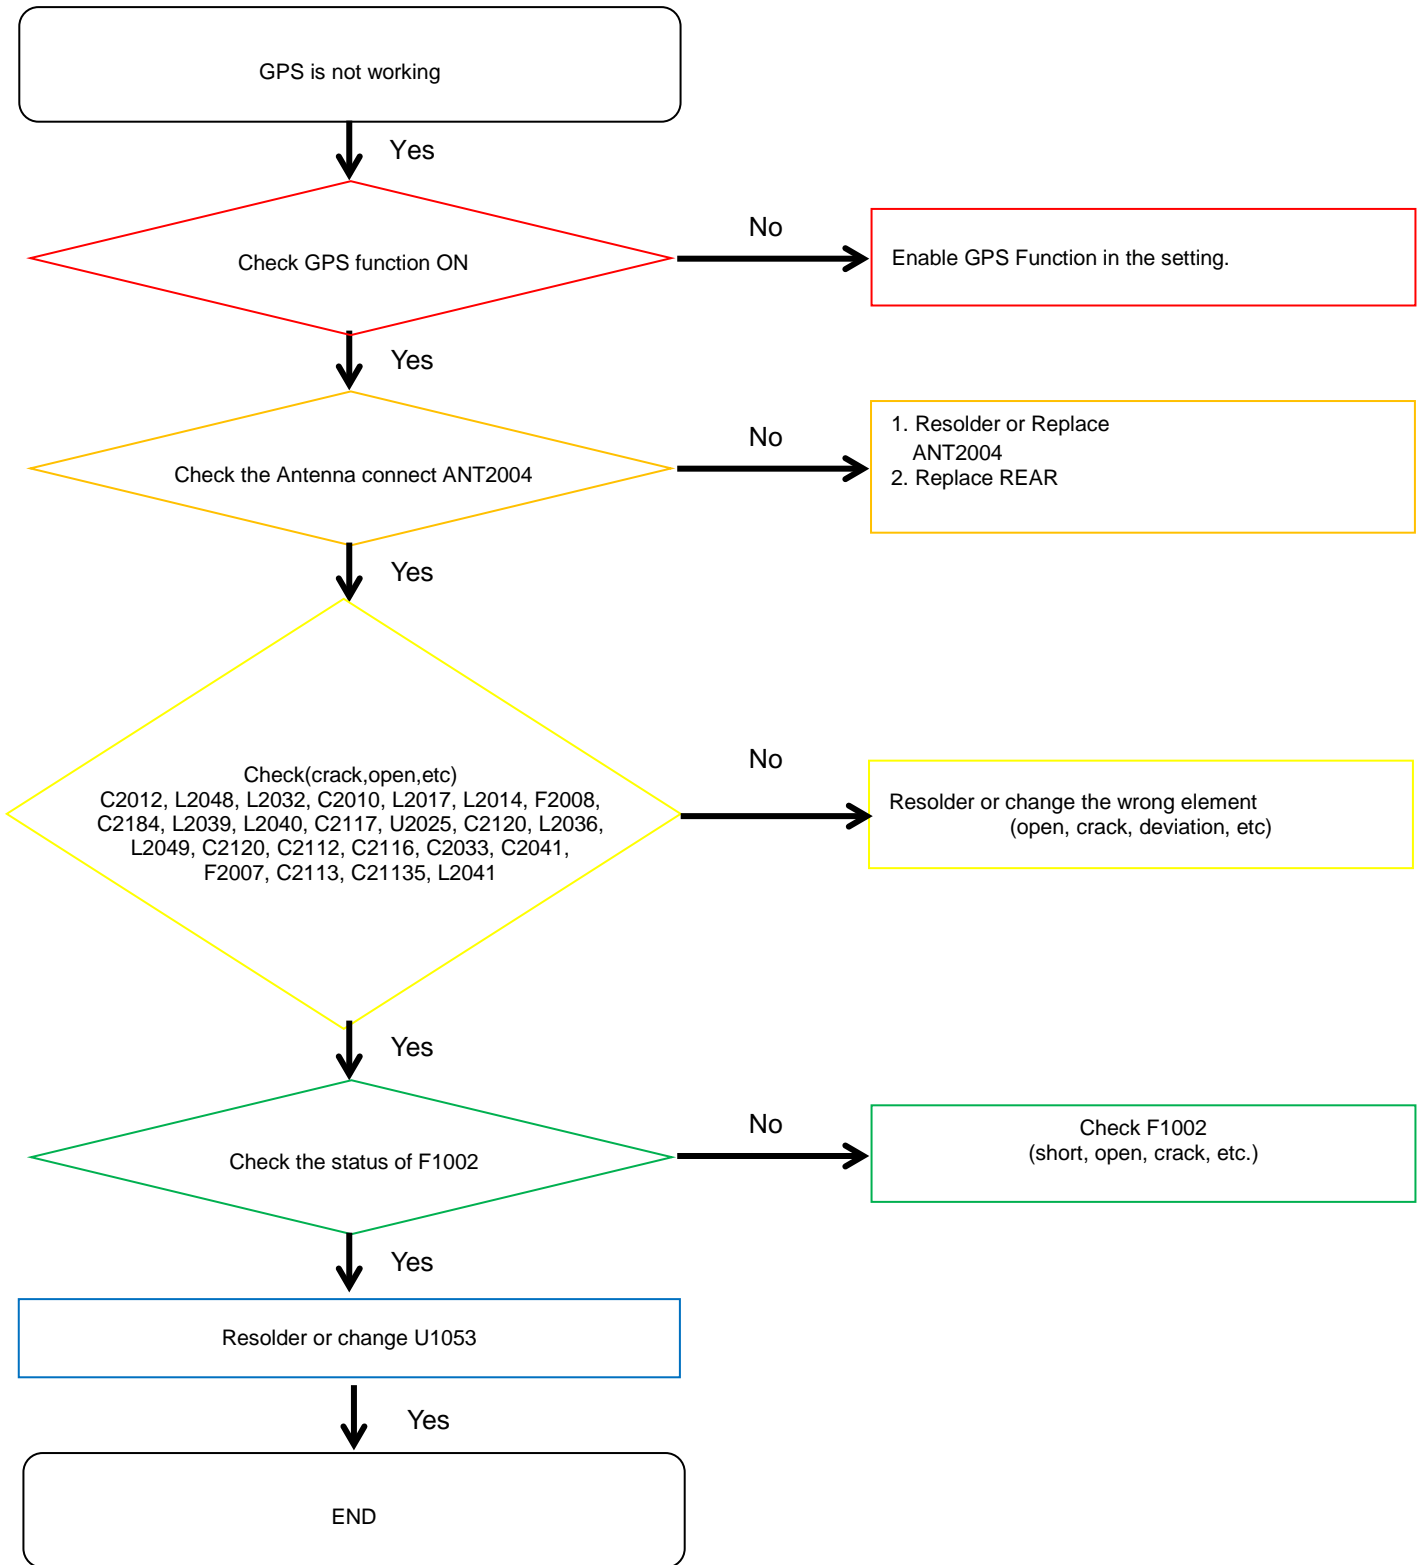

8. Level 3 Repair

8-4-7-1. ACC Sensor

8. Level 3 Repair

8-4-7-2. Proximity sensor

8. Level 3 Repair

8-4-7-3. Flip cover detect

8. Level 3 Repair

8-4-7-4. Fingerprint Sensor

8. Level 3 Repair

8-4-8. Microphone Part - Main MIC

8. Level 3 Repair

8-4-9. Speaker Part

8. Level 3 Repair

8-4-10. Receiver Part

8. Level 3 Repair

8-4-11. BT/WIFI

8. Level 3 Repair

8-4-12. GPS

8. Level 3 Repair

8-4-13. FM radio part

8. Level 3 Repair

8-4-14. Display

8. Level 3 Repair

8-4-15. DUAL CAMERA