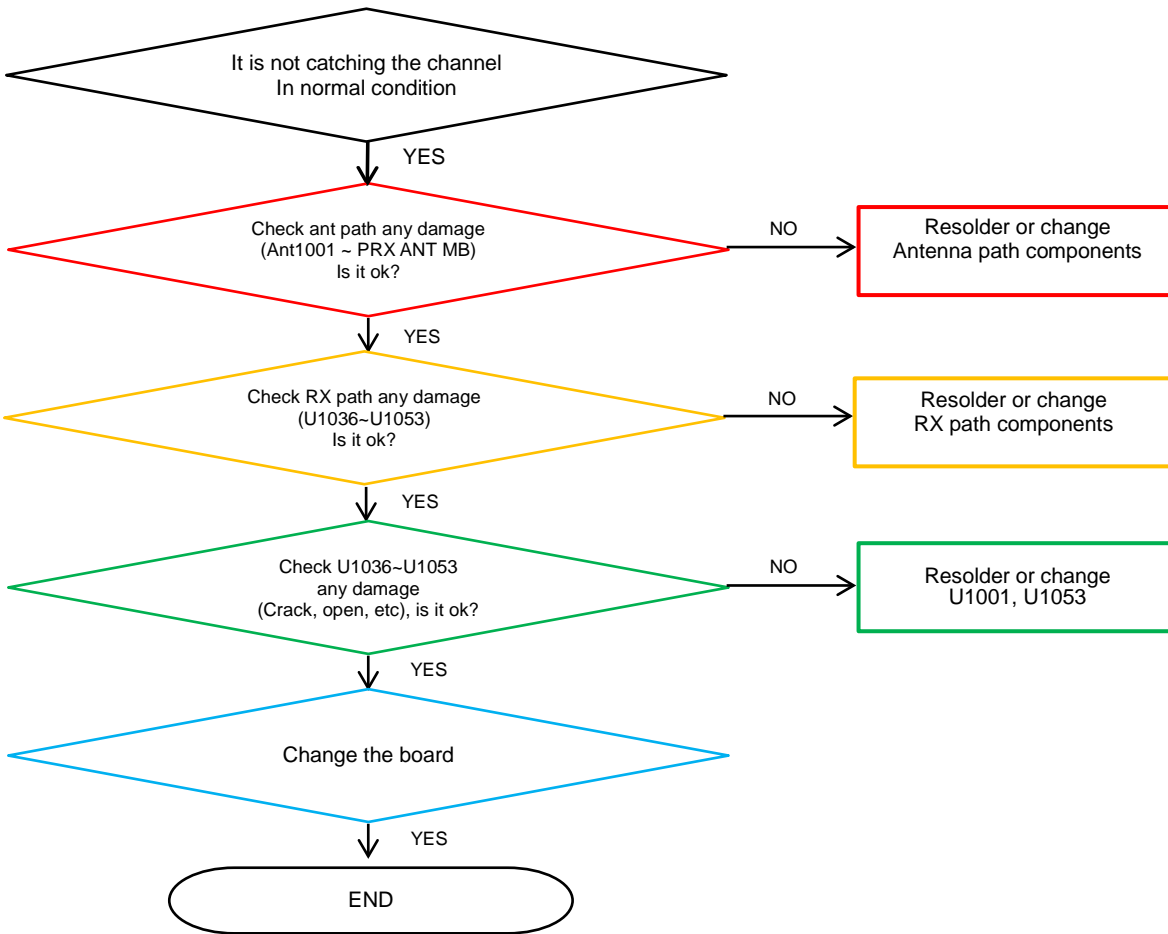

8. Level 3 Repair

8-4-12. GPS

8. Level 3 Repair

8-4-13. FM radio part

8. Level 3 Repair

8-4-14. Display

8. Level 3 Repair

8-4-15. DUAL CAMERA

8. Level 3 Repair

8-4-16. VT CAMERA

8. Level 3 Repair

8-4-17. Motor

8. Level 3 Repair

8-4-18.GSM 850/900, WCDMA B5/8, LTE B5/8/12/13/17/20/28 PRx

8. Level 3 Repair

8-4-19. GSM DCS/PCS, WCDMA B1/2/4, LTE B1/2/3/4/66 PRx

8. Level 3 Repair

8-4-20. LTE B7/38/40/41 PRx

8. Level 3 Repair

8-4-21. GSM 850/900, WCDMA B5/8, LTE B5/8/12/13/17/20/28 DRx

8. Level 3 Repair

8-4-22. GSM DCS/PCS, WCDMA B1/2/4, LTE B1/2/3/4/66 DRx

8. Level 3 Repair