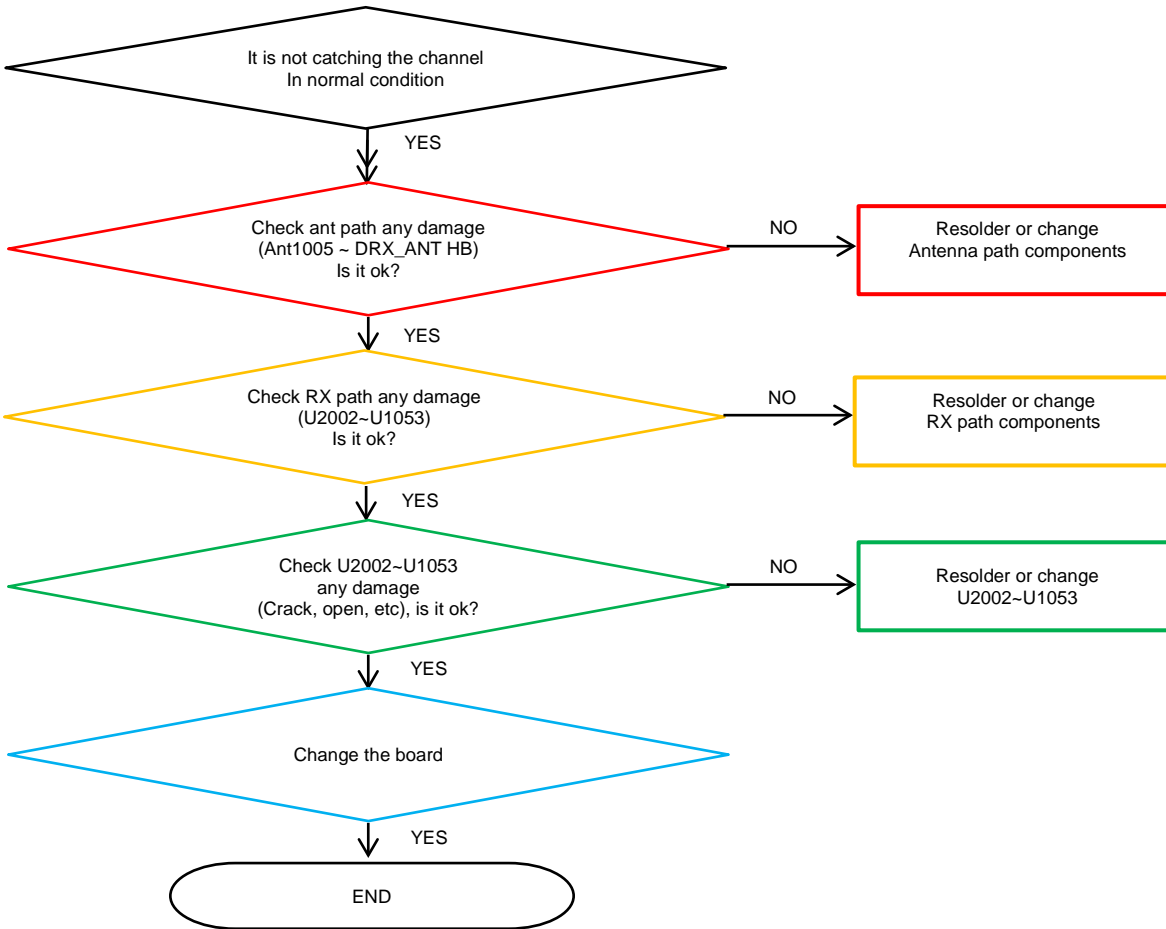

8. Level 3 Repair

8-4-23. LTE B7/38/40 DRx