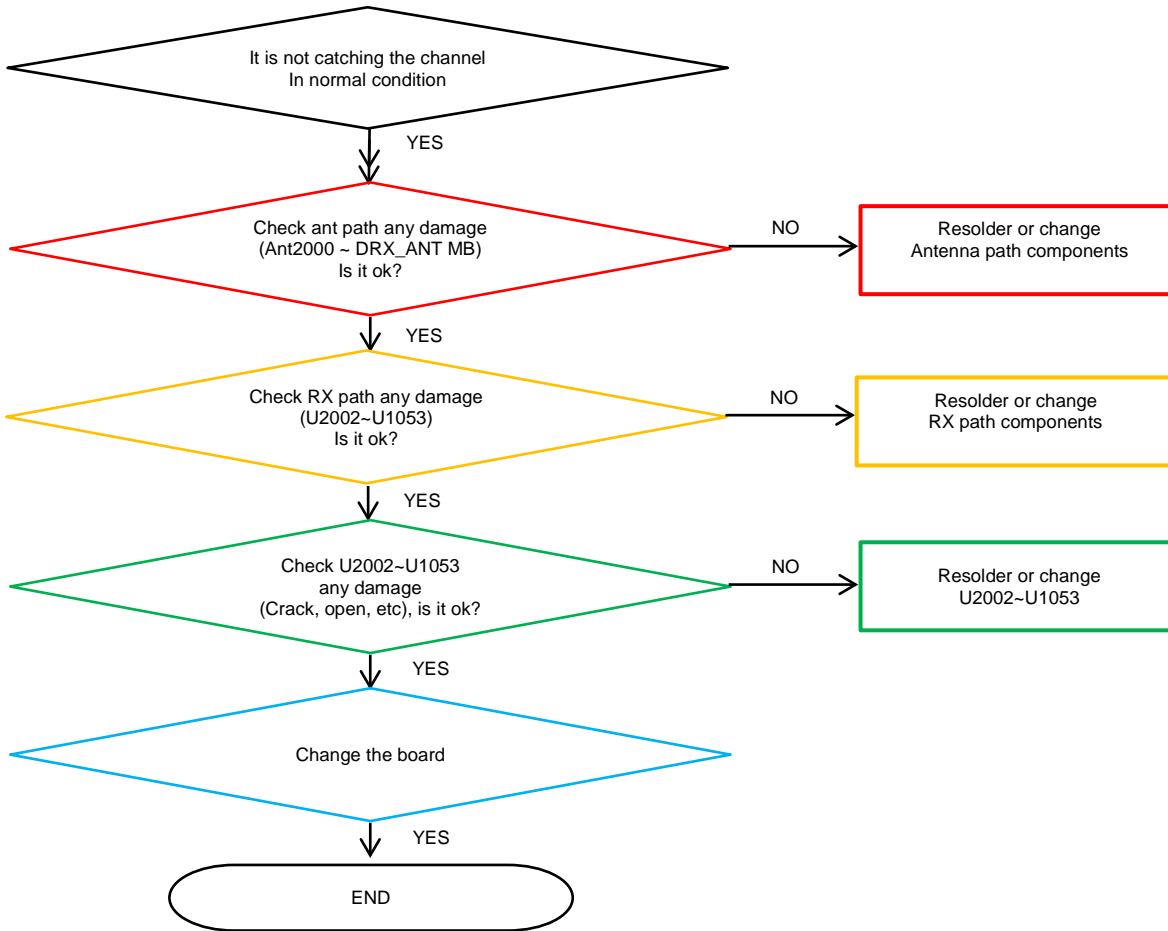

8. Level 3 Repair

8-4-20. LTE B7/38/40/41 PRx

8. Level 3 Repair

8-4-21. GSM 850/900, WCDMA B5/8, LTE B5/8/12/13/17/20/28 DRx

8. Level 3 Repair

8-4-22. GSM DCS/PCS, WCDMA B1/2/4, LTE B1/2/3/4/66 DRx

8. Level 3 Repair