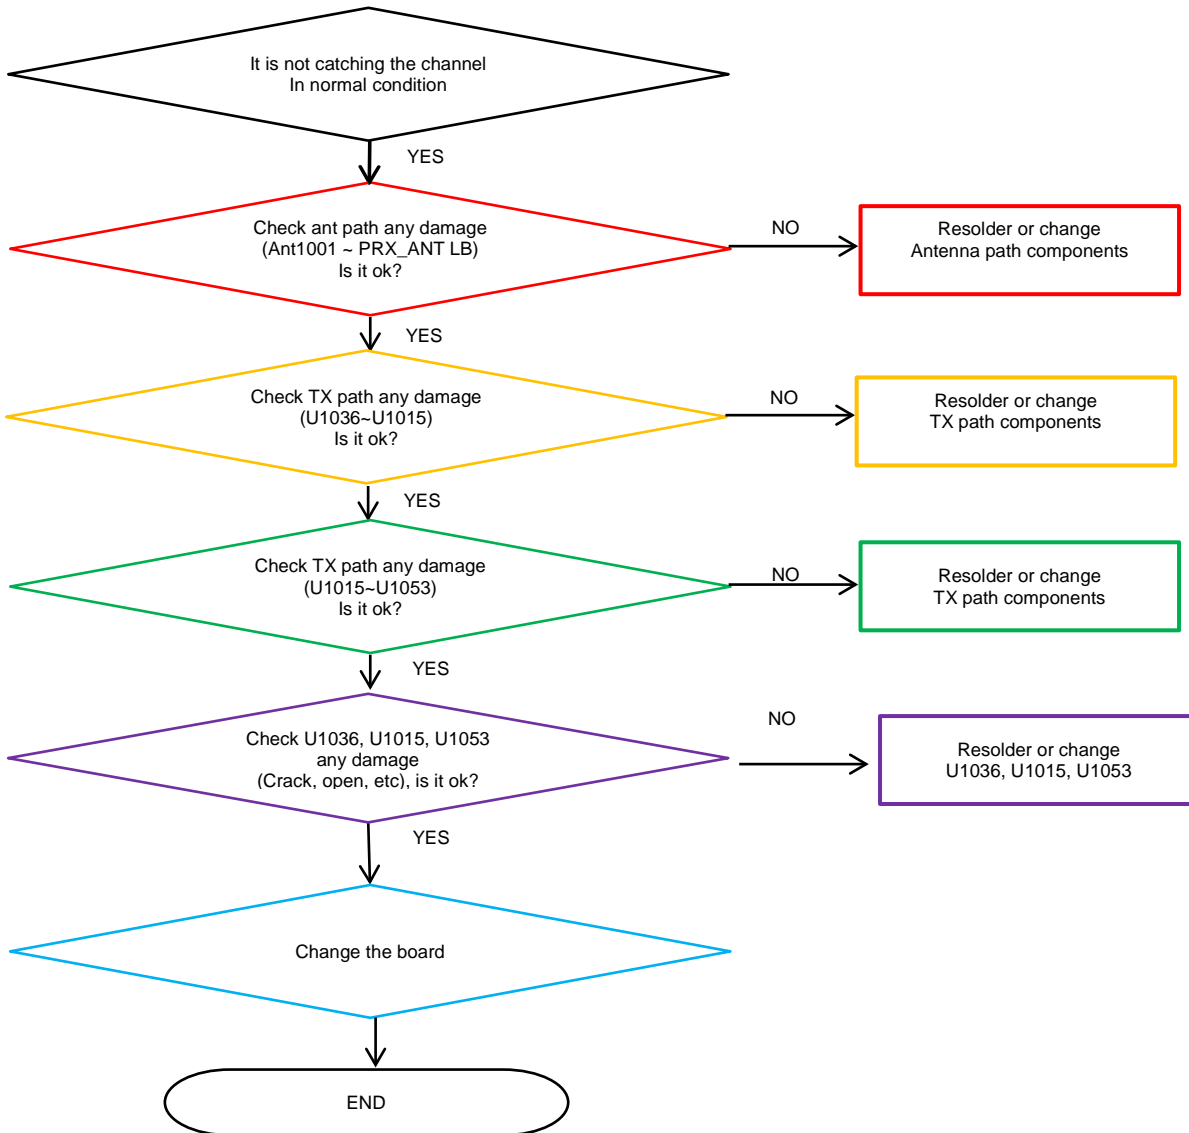

8. Level 3 Repair

8-4-24. GSM 850/900, WCDMA B5/8, LTE B5/8/12/13/17/20/28 TX