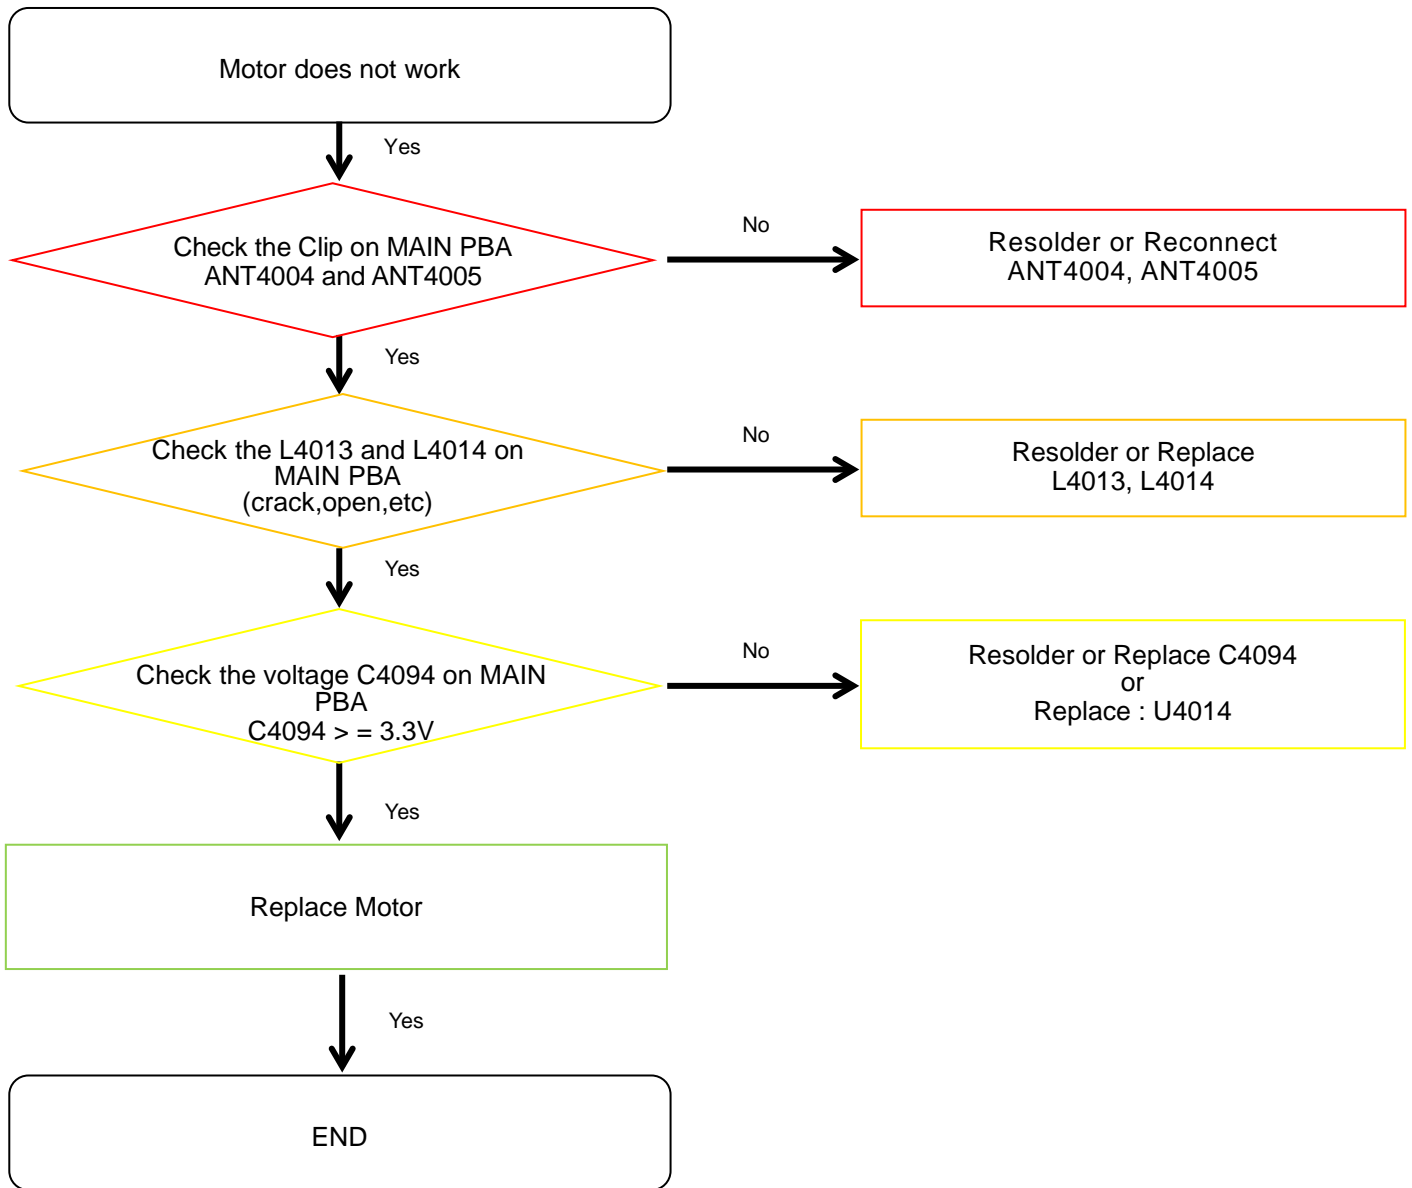

8. Level 3 Repair

8-4-8. Microphone Part - Main MIC

8. Level 3 Repair

8-4-9. Speaker Part

8. Level 3 Repair

8-4-10. Receiver Part

8. Level 3 Repair

8-4-11. BT/WIFI

8. Level 3 Repair

8-4-12. GPS

8. Level 3 Repair

8-4-13. FM radio part

8. Level 3 Repair

8-4-14. Display

8. Level 3 Repair

8-4-15. DUAL CAMERA

8. Level 3 Repair

8-4-16. VT CAMERA

8. Level 3 Repair

8-4-17. Motor

8. Level 3 Repair

8-4-18.GSM 850/900, WCDMA B5/8, LTE B5/8/12/13/17/20/28 PRx

8. Level 3 Repair

8-4-19. GSM DCS/PCS, WCDMA B1/2/4, LTE B1/2/3/4/66 PRx