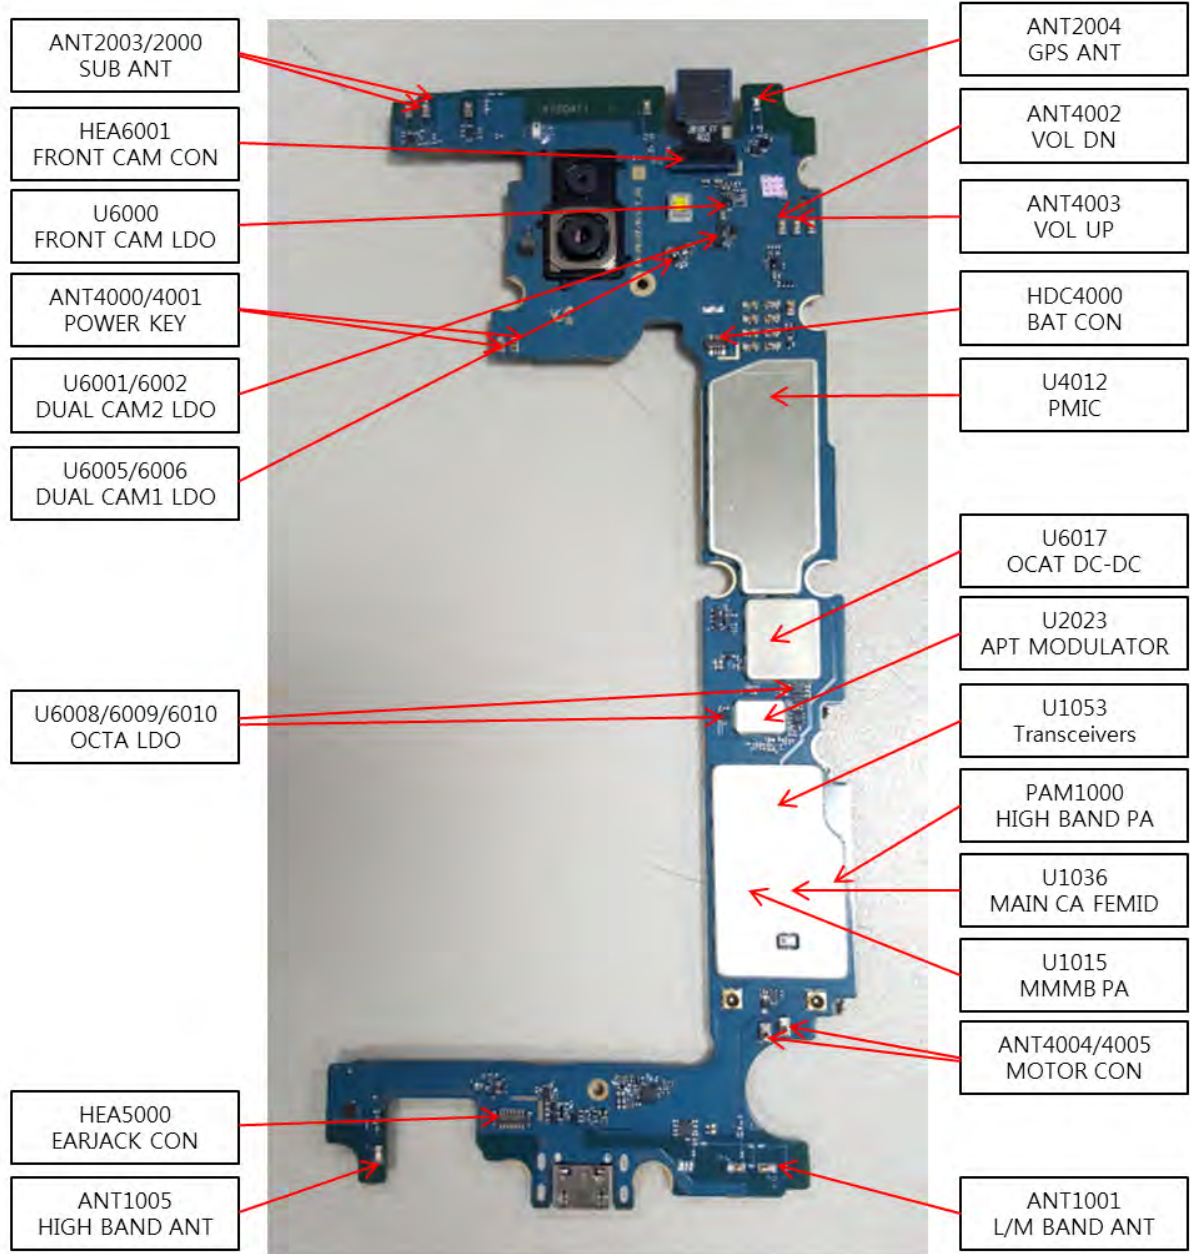

8. Level 3 Repair (VIETMOBILE.VN)

8-1. Components Layout

<PBA TOP SIDE>

8. Level 3 Repair (VIETMOBILE.VN)

<PBA BOTTOM SIDE>

SAMSUNG CONFIDENTIAL
 This document contains confidential proprietary information that is Samsung Electronics Co's property. DO NOT disclose to or duplicate for others except as authorized by Samsung.

(VIETMOBILE.VN)

SM - J810F/G/GF/M/Y
Common

8. Level 3 Repair

8-3. Flow chart of Troubleshooting.

Oscilloscope

Digital Multimeter

Power Supply

+ driver, ESD Safe Tweezer

8960 & Spectrum Analyzer

Soldering iron

8. Level 3 Repair

8-4-1. Power On

8. Level 3 Repair

8-4-2. Initial

8. Level 3 Repair

8-4-3. No Service

8. Level 3 Repair

8-4-4. SIM Part

8. Level 3 Repair

8-4-5. T-Flash Part

8. Level 3 Repair

8-4-6-1. Cable Charging Part (Normal)

8. Level 3 Repair

8-4-6-2. OTG