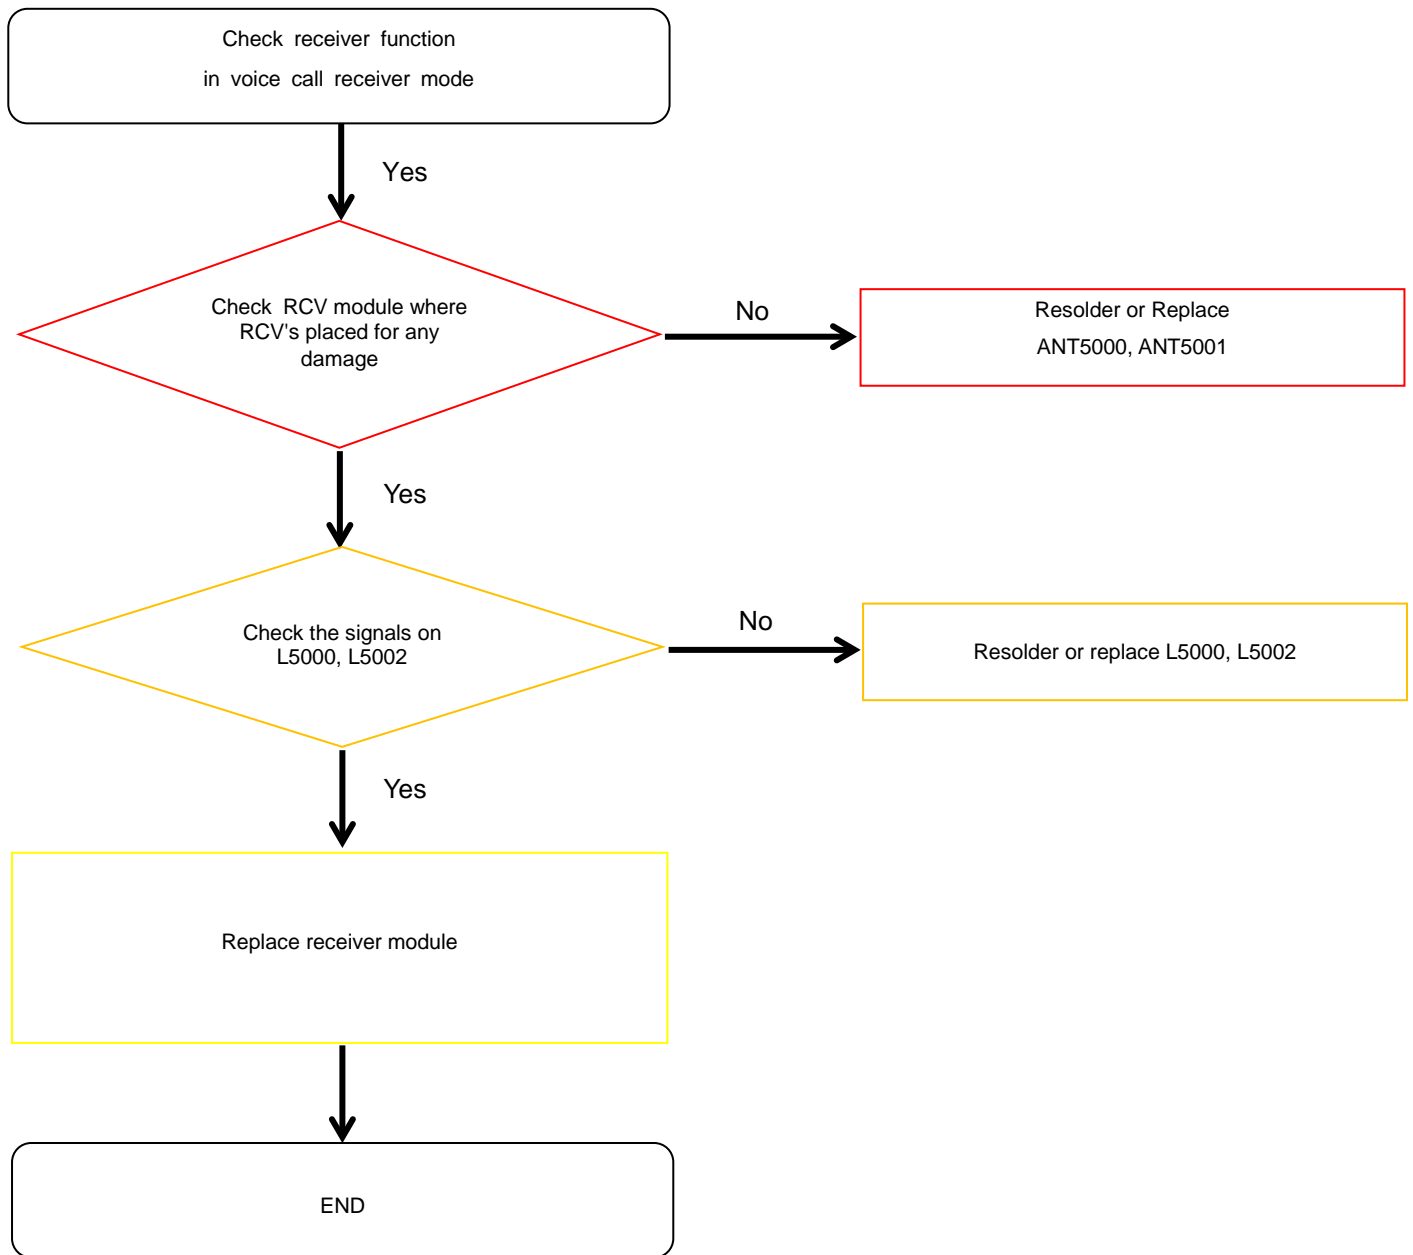

8. Level 3 Repair

8-4-7-1. ACC Sensor

8. Level 3 Repair

8-4-7-2. Proximity sensor

8. Level 3 Repair

8-4-7-3. Flip cover detect

8. Level 3 Repair

8-4-7-4. Fingerprint Sensor

8. Level 3 Repair

8-4-8. Microphone Part - Main MIC

8. Level 3 Repair

8-4-9. Speaker Part

8. Level 3 Repair

8-4-10. Receiver Part

8. Level 3 Repair

8-4-11. BT/WIFI