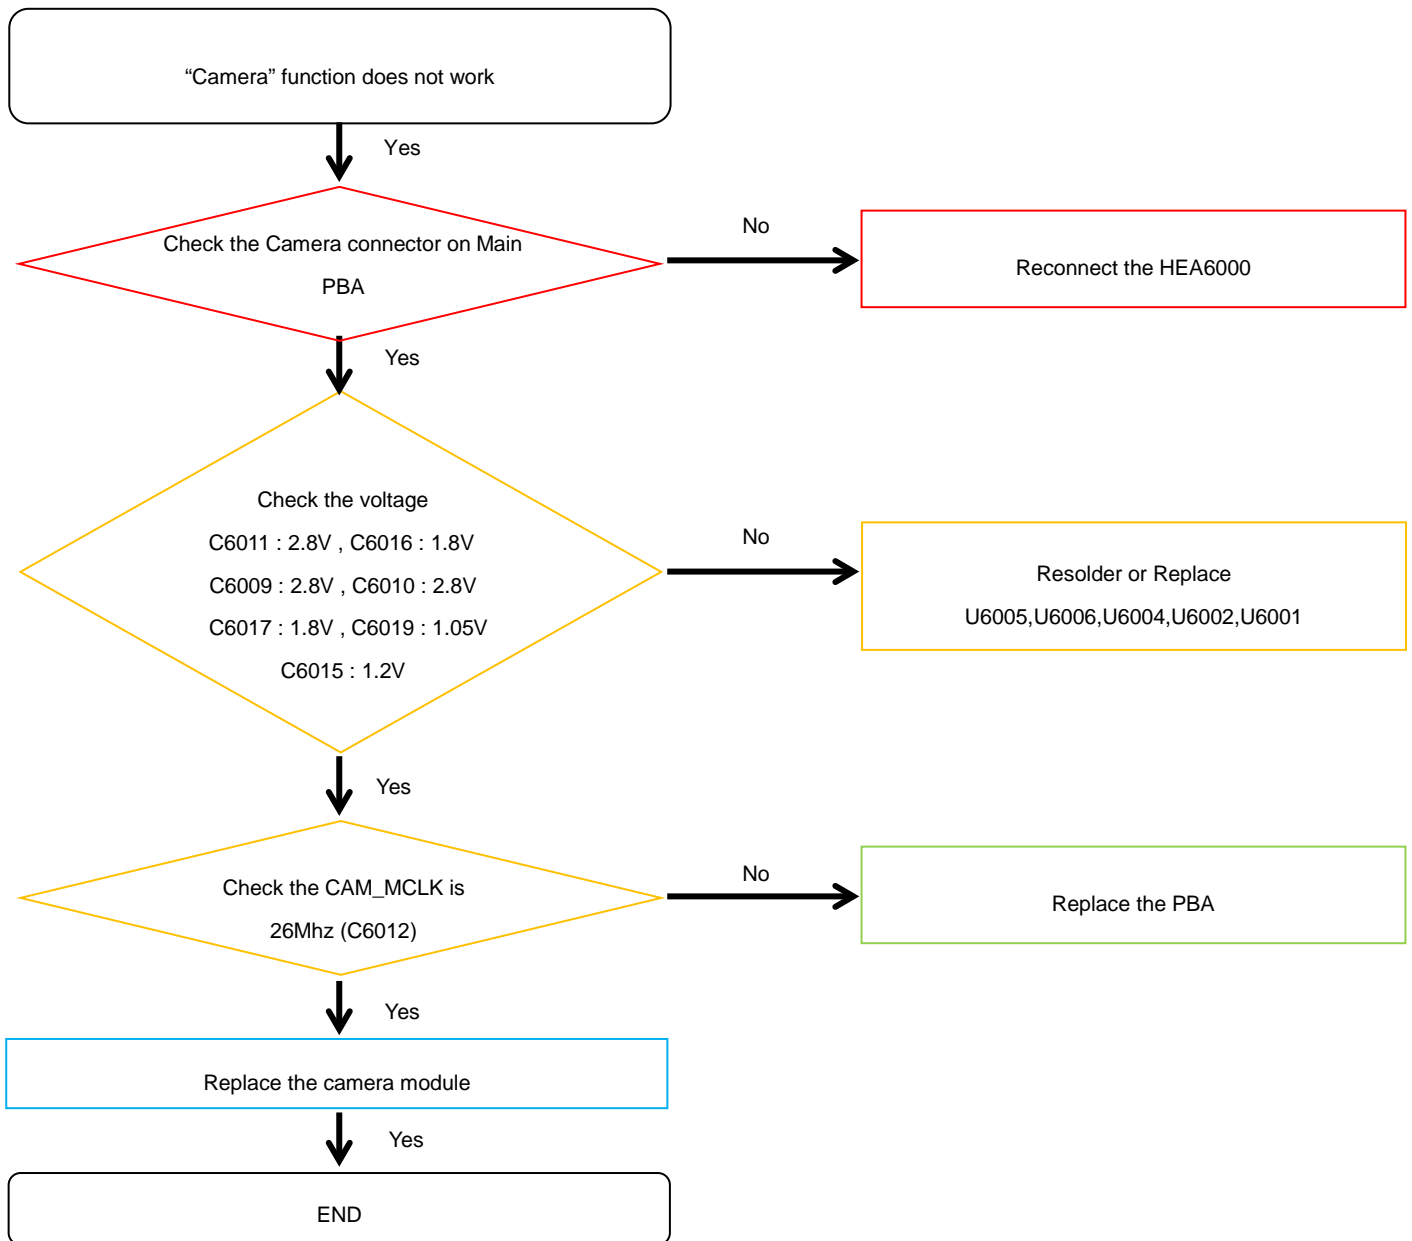

8. Level 3 Repair

8-4-12. GPS

8. Level 3 Repair

8-4-13. FM radio part

8. Level 3 Repair

8-4-14. Display

8. Level 3 Repair

8-4-15. DUAL CAMERA

8. Level 3 Repair

8-4-16. VT CAMERA

8. Level 3 Repair

8-4-17. Motor

8. Level 3 Repair

8-4-18.GSM 850/900, WCDMA B5/8, LTE B5/8/12/13/17/20/28 PRx

8. Level 3 Repair

8-4-19. GSM DCS/PCS, WCDMA B1/2/4, LTE B1/2/3/4/66 PRx