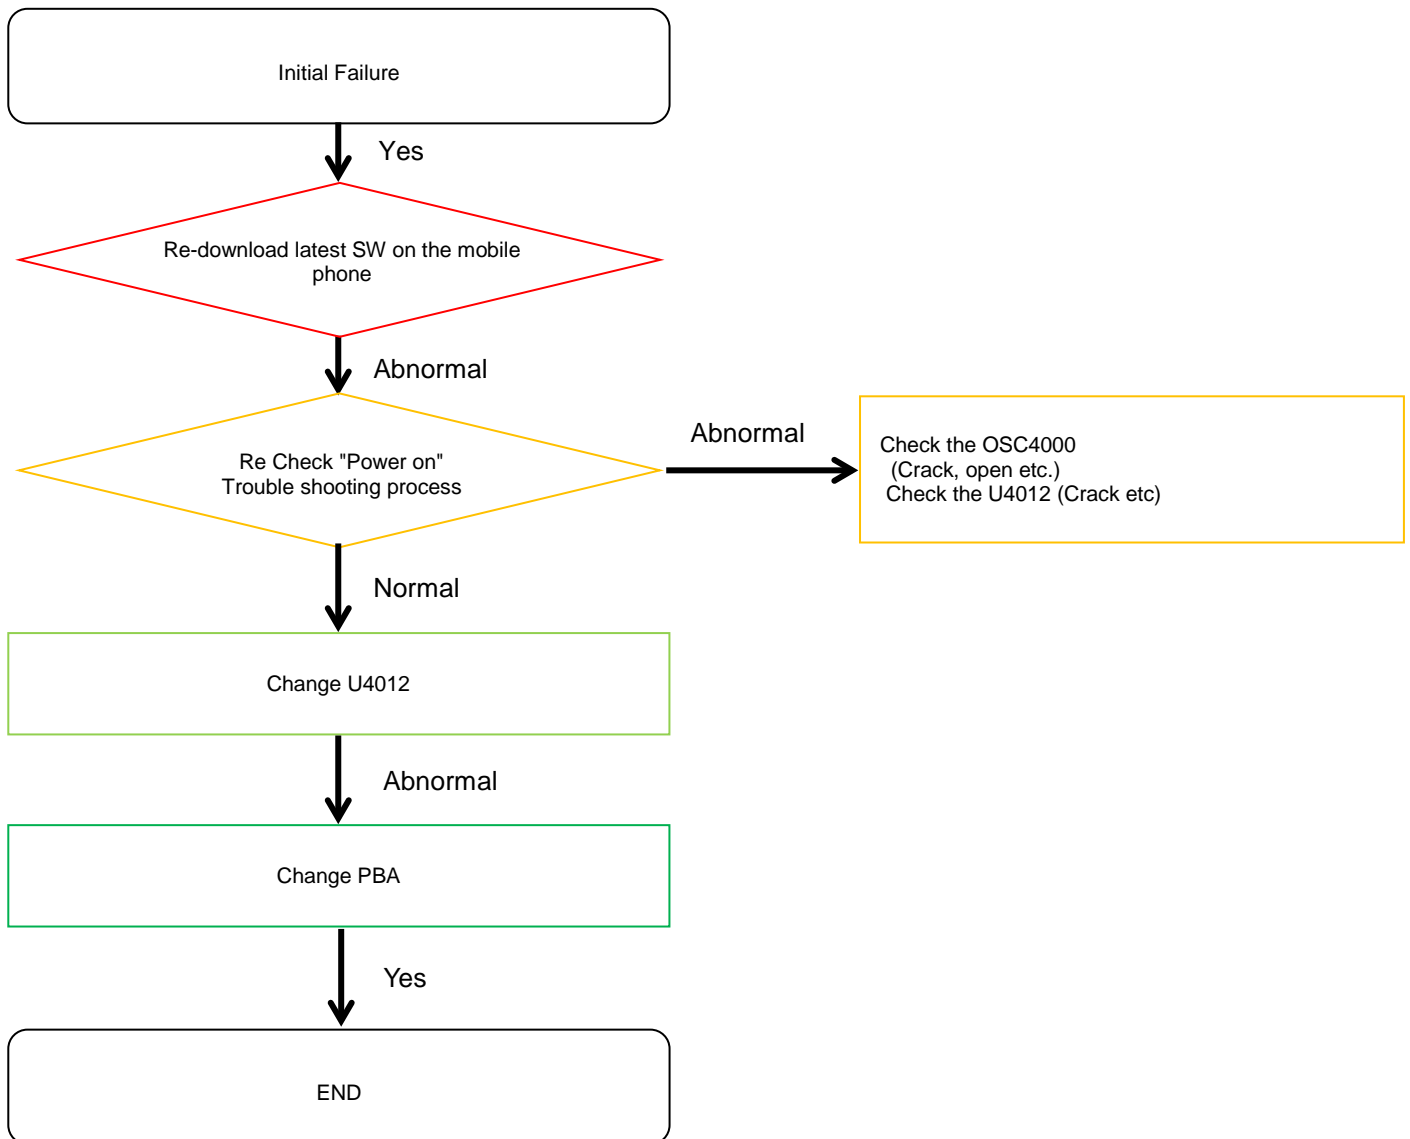

8960 & Spectrum Analyzer

Soldering iron

8. Level 3 Repair

8-4-1. Power On

8. Level 3 Repair

8-4-2. Initial

8. Level 3 Repair

8-4-3. No Service

8. Level 3 Repair

8-4-4. SIM Part

8. Level 3 Repair

8-4-5. T-Flash Part

8. Level 3 Repair

8-4-6-1. Cable Charging Part (Normal)

8. Level 3 Repair

8-4-6-2. OTG