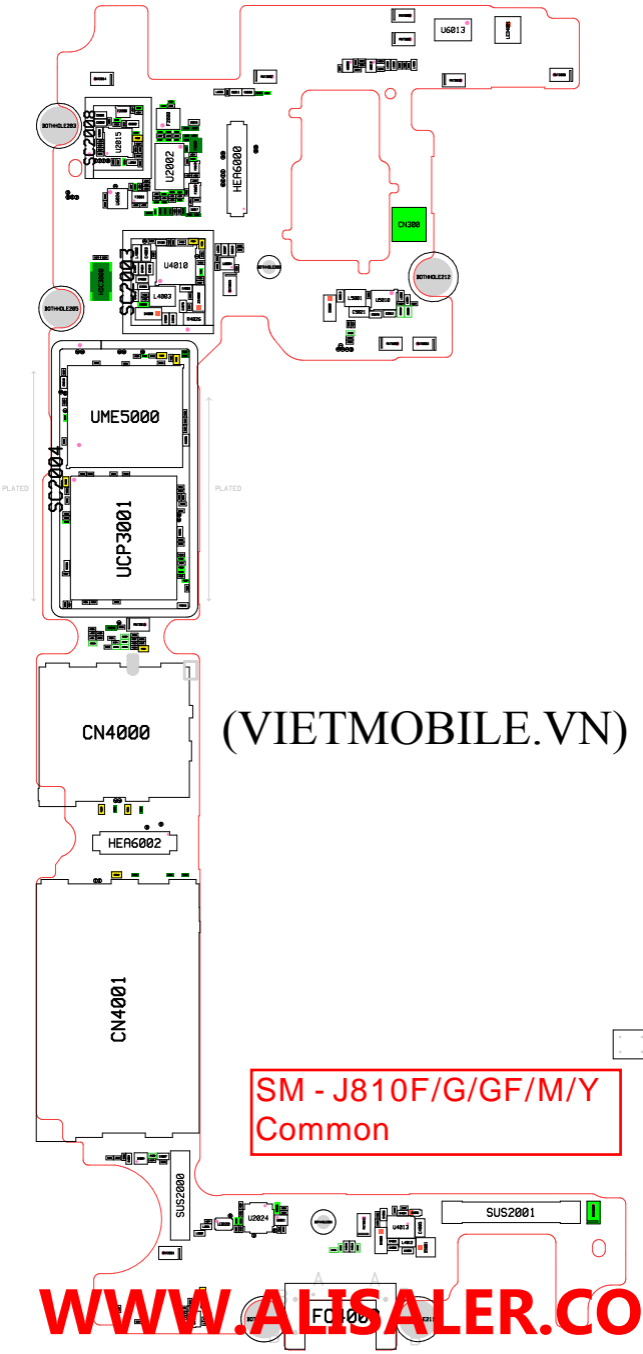

8. Level 3 Repair (VIETMOBILE.VN)

8-1. Components Layout

<PBA TOP SIDE>

8. Level 3 Repair (VIETMOBILE.VN)

<PBA BOTTOM SIDE>

SAMSUNG CONFIDENTIAL
 This document contains confidential proprietary information that is Samsung Electronics Co's property. DO NOT disclose to or duplicate for others except as authorized by Samsung.

(VIETMOBILE.VN)

SM - J810F/G/GF/M/Y
Common

8. Level 3 Repair

8-3. Flow chart of Troubleshooting.

Oscilloscope

Digital Multimeter

Power Supply

+ driver, ESD Safe Tweezer

8. Level 3 Repair

8-4-4. SIM Part

8. Level 3 Repair

8-4-5. T-Flash Part

8. Level 3 Repair

8-4-6-1. Cable Charging Part (Normal)

8. Level 3 Repair

8-4-6-2. OTG