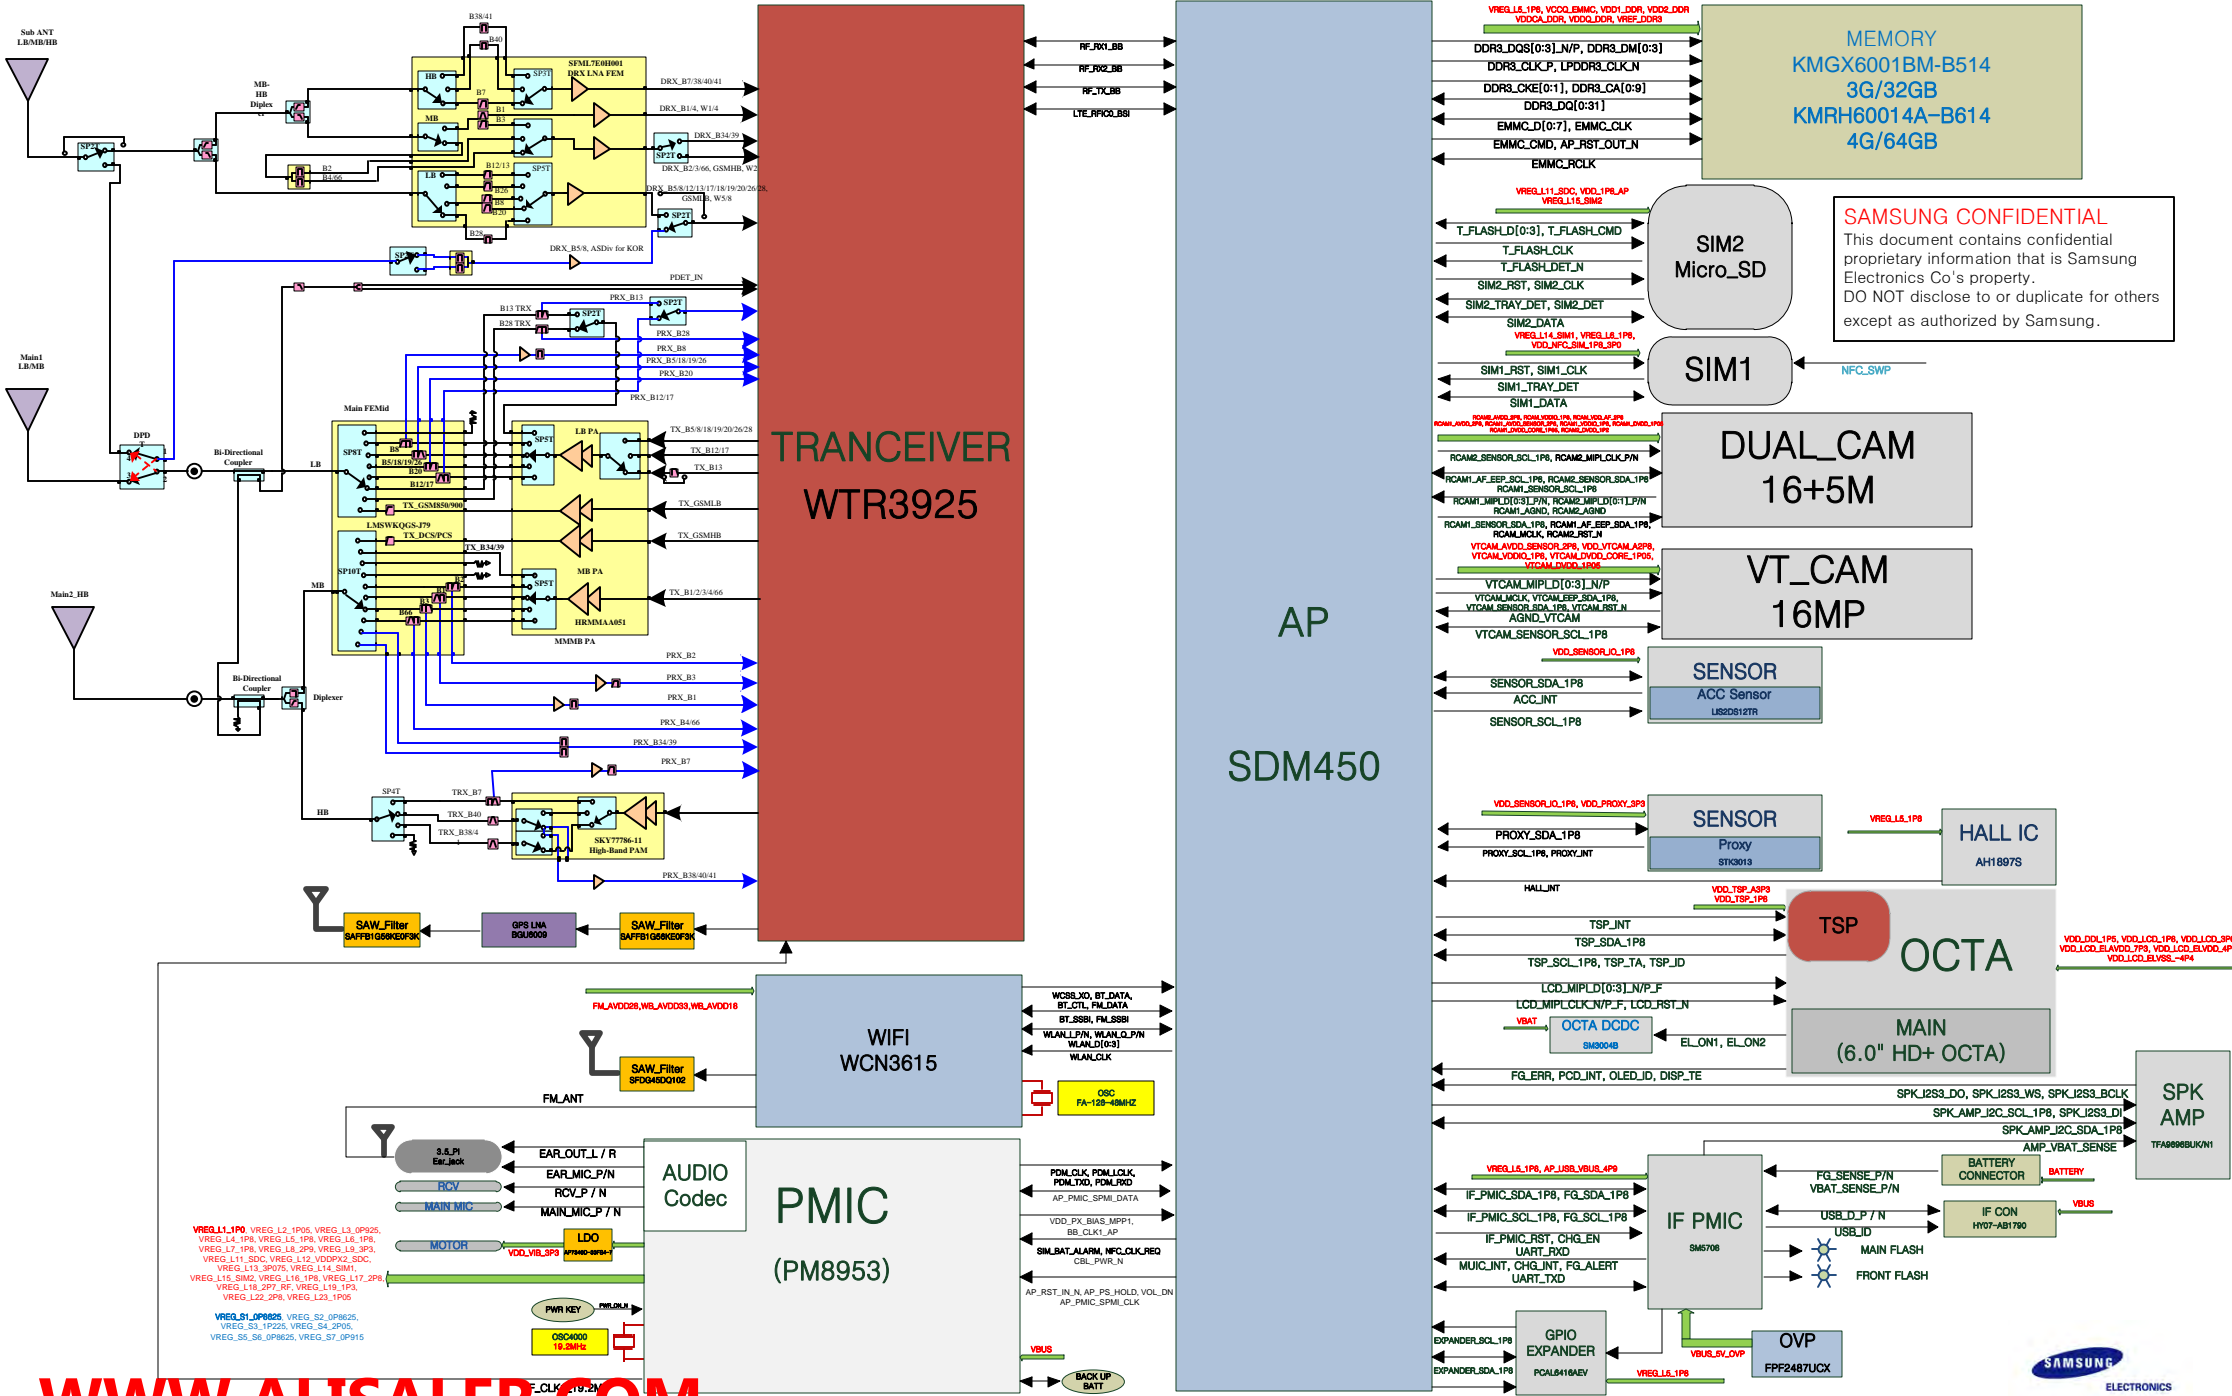

8. Level 3 Repair (VIETMOBILE.VN)

8-1. Components Layout

<PBA TOP SIDE>

8. Level 3 Repair (VIETMOBILE.VN)

<PBA BOTTOM SIDE>

SAMSUNG CONFIDENTIAL
 This document contains confidential proprietary information that is Samsung Electronics Co's property. DO NOT disclose to or duplicate for others except as authorized by Samsung.

(VIETMOBILE.VN)

SM - J810F/G/GF/M/Y
Common

8. Level 3 Repair

8-3. Flow chart of Troubleshooting.

Oscilloscope

Digital Multimeter

Power Supply

+ driver, ESD Safe Tweezer

8960 & Spectrum Analyzer

Soldering iron

8. Level 3 Repair

8-4-1. Power On

8. Level 3 Repair

8-4-2. Initial

8. Level 3 Repair

8-4-3. No Service

8. Level 3 Repair

8-4-4. SIM Part

8. Level 3 Repair

8-4-5. T-Flash Part

8. Level 3 Repair

8-4-6-1. Cable Charging Part (Normal)

8. Level 3 Repair

8-4-6-2. OTG