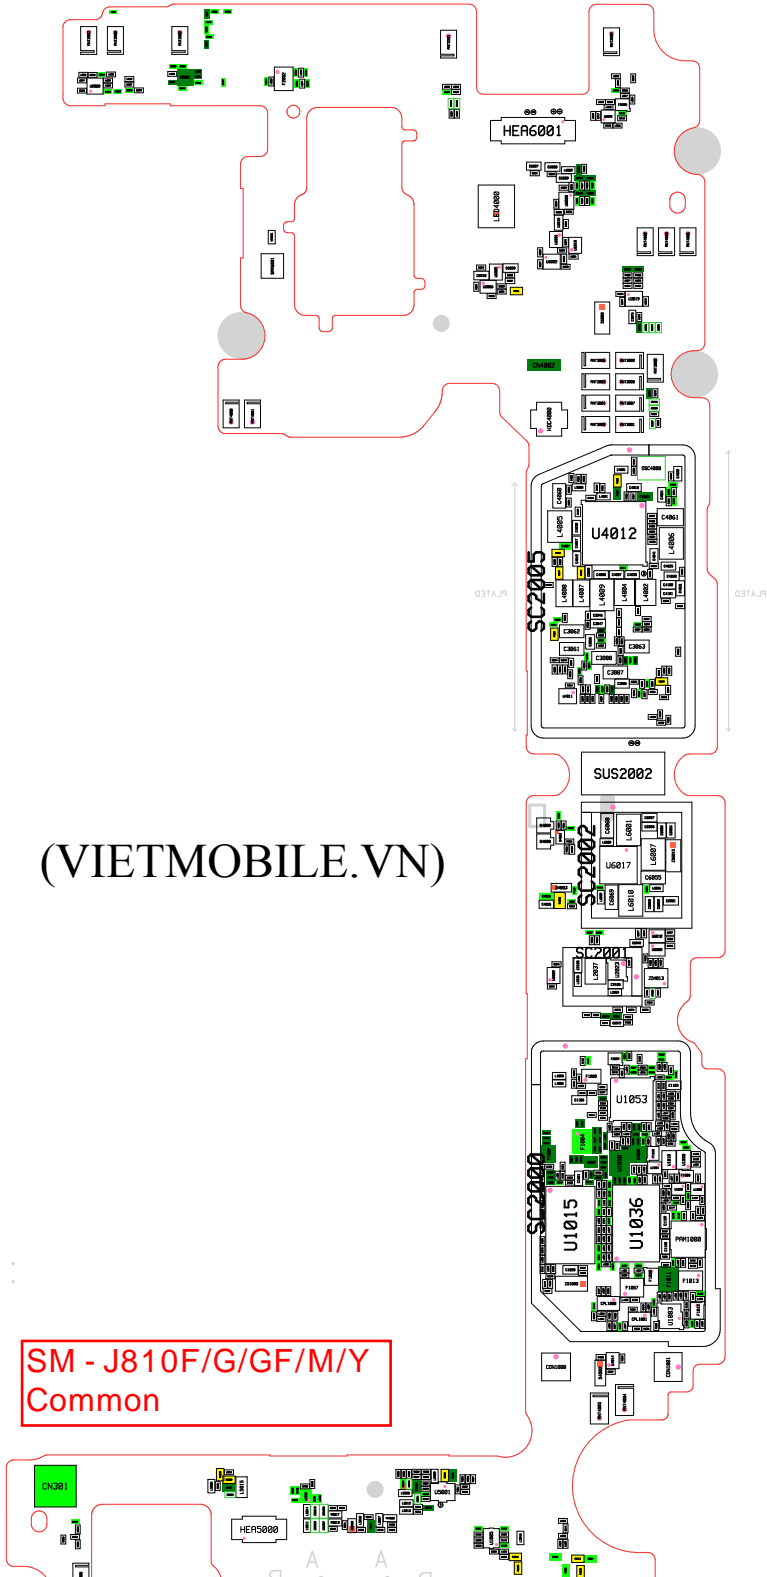

8. Level 3 Repair (VIETMOBILE.VN)

8-1. Components Layout

<PBA TOP SIDE>

8. Level 3 Repair (VIETMOBILE.VN)

<PBA BOTTOM SIDE>

SAMSUNG CONFIDENTIAL
 This document contains confidential proprietary information that is Samsung Electronics Co's property. DO NOT disclose to or duplicate for others except as authorized by Samsung.

(VIETMOBILE.VN)

SM - J810F/G/GF/M/Y
Common

8. Level 3 Repair

8-3. Flow chart of Troubleshooting.

Oscilloscope

Digital Multimeter

Power Supply

+ driver, ESD Safe Tweezer

8. Level 3 Repair

8-4-4. SIM Part

8. Level 3 Repair

8-4-5. T-Flash Part

8. Level 3 Repair

8-4-6-1. Cable Charging Part (Normal)

8. Level 3 Repair

8-4-6-2. OTG