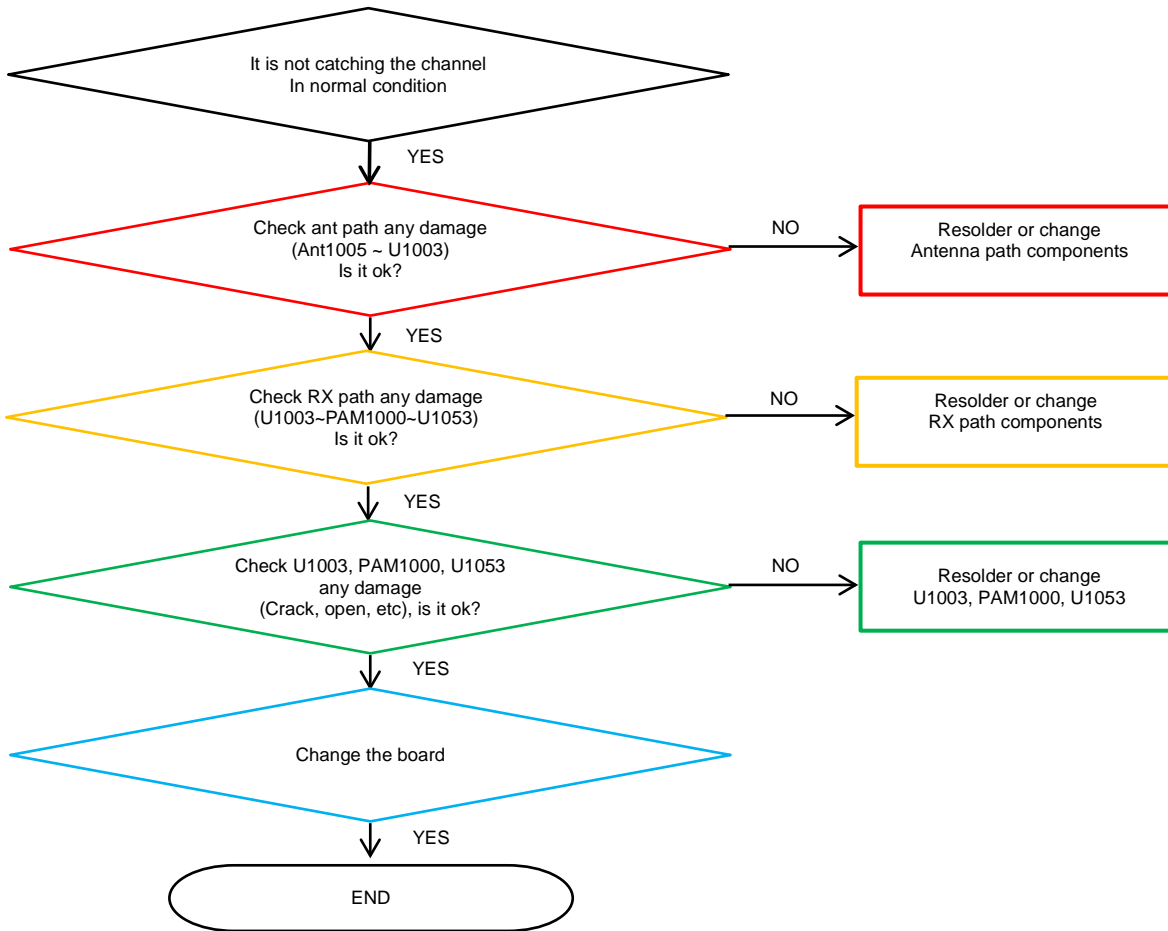

8. Level 3 Repair

8-4-20. LTE B7/38/40/41 PRx