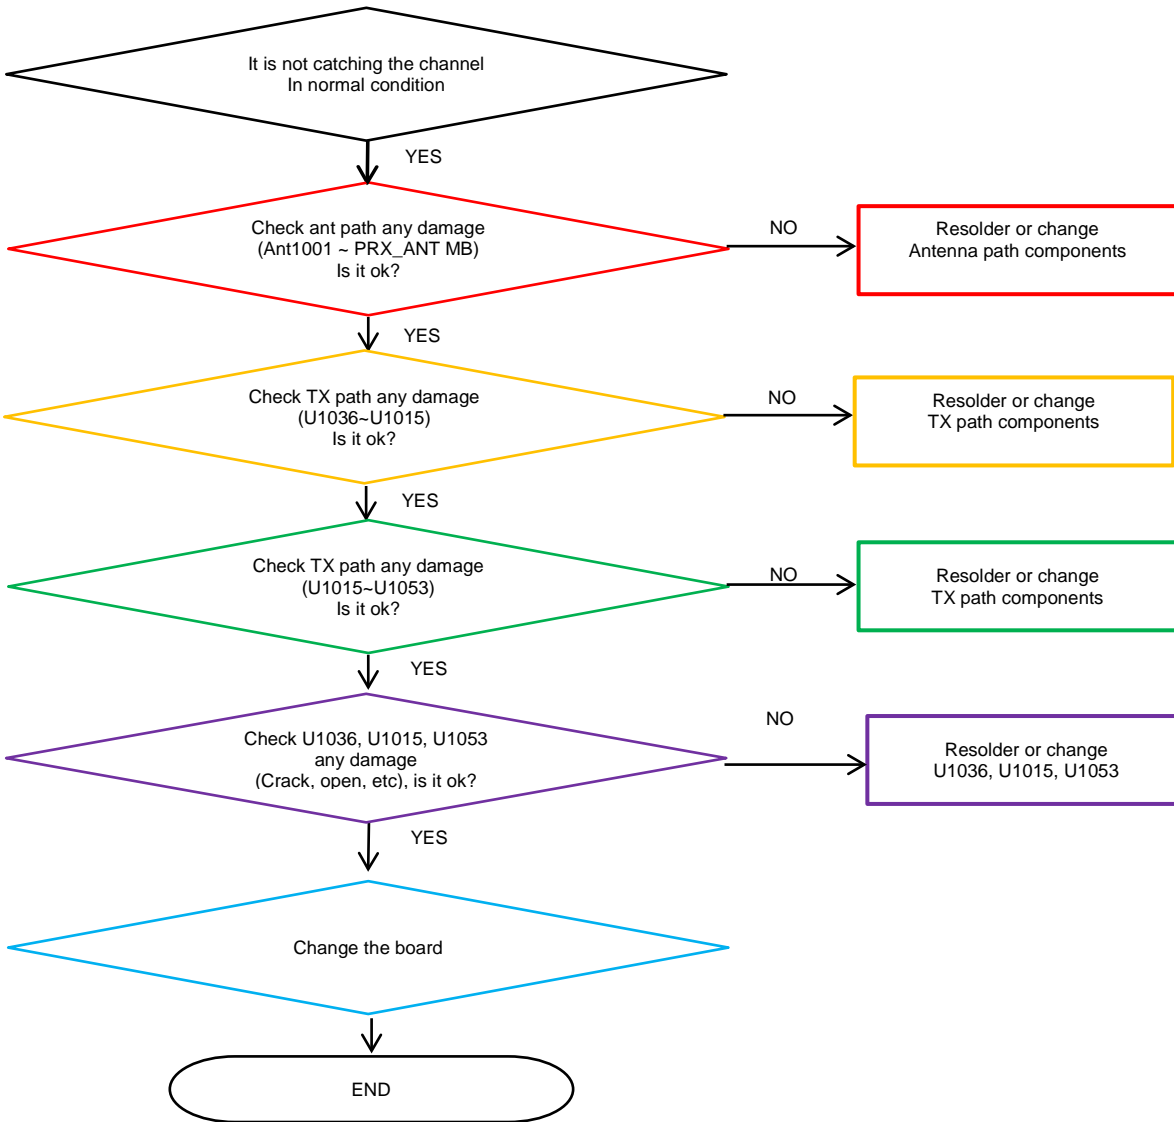

8. Level 3 Repair

8-4-20. LTE B7/38/40/41 PRx

8. Level 3 Repair

8-4-21. GSM 850/900, WCDMA B5/8, LTE B5/8/12/13/17/20/28 DRx

8. Level 3 Repair

8-4-22. GSM DCS/PCS, WCDMA B1/2/4, LTE B1/2/3/4/66 DRx

8. Level 3 Repair

8-4-23. LTE B7/38/40 DRx

8. Level 3 Repair

8-4-24. GSM 850/900, WCDMA B5/8, LTE B5/8/12/13/17/20/28 TX

8. Level 3 Repair

8-4-25. GSM DCS/PCS, WCDMA B1/2/4, LTE B1/2/3/4/66 Tx

8. Level 3 Repair

8-4-26. LTE B7/38/40 Tx