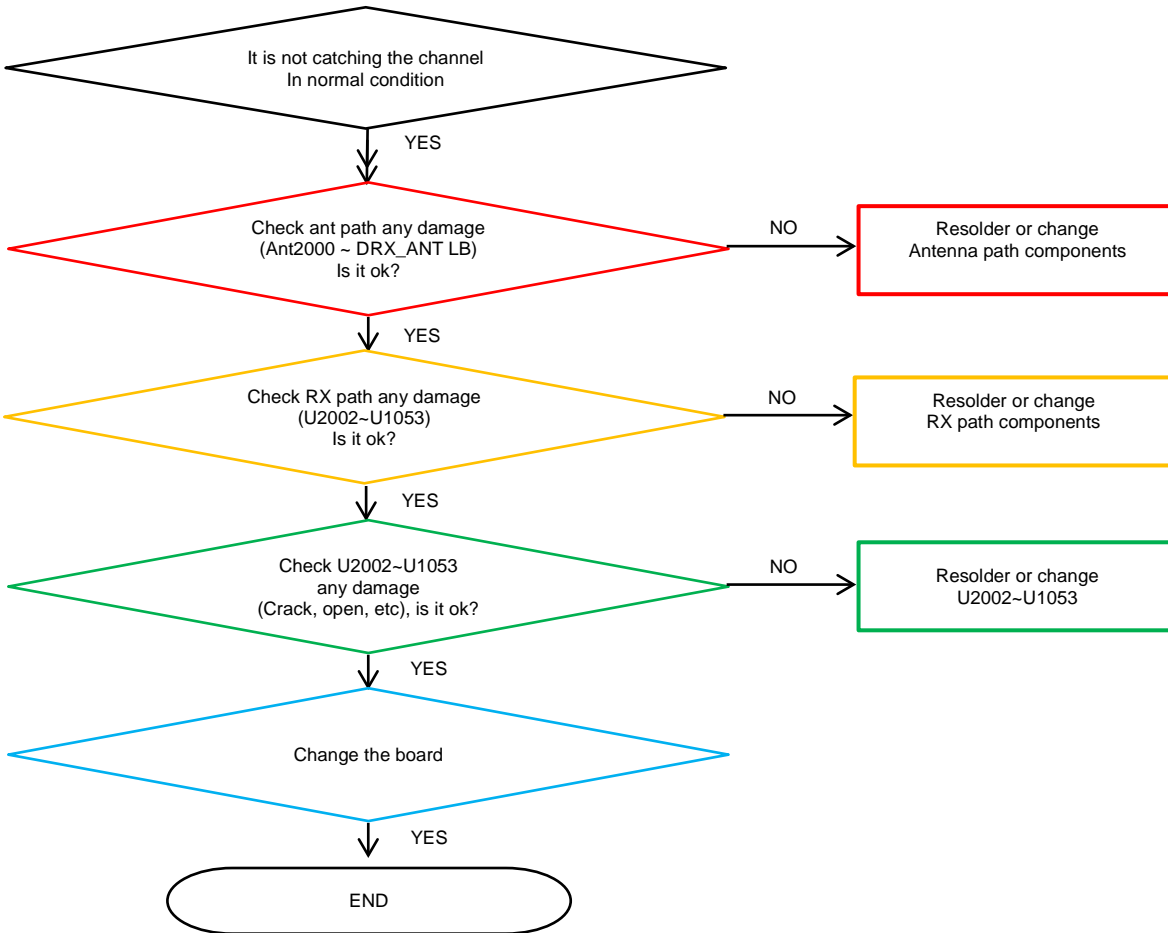

8. Level 3 Repair

8-4-21. GSM 850/900, WCDMA B5/8, LTE B5/8/12/13/17/20/28 DRx