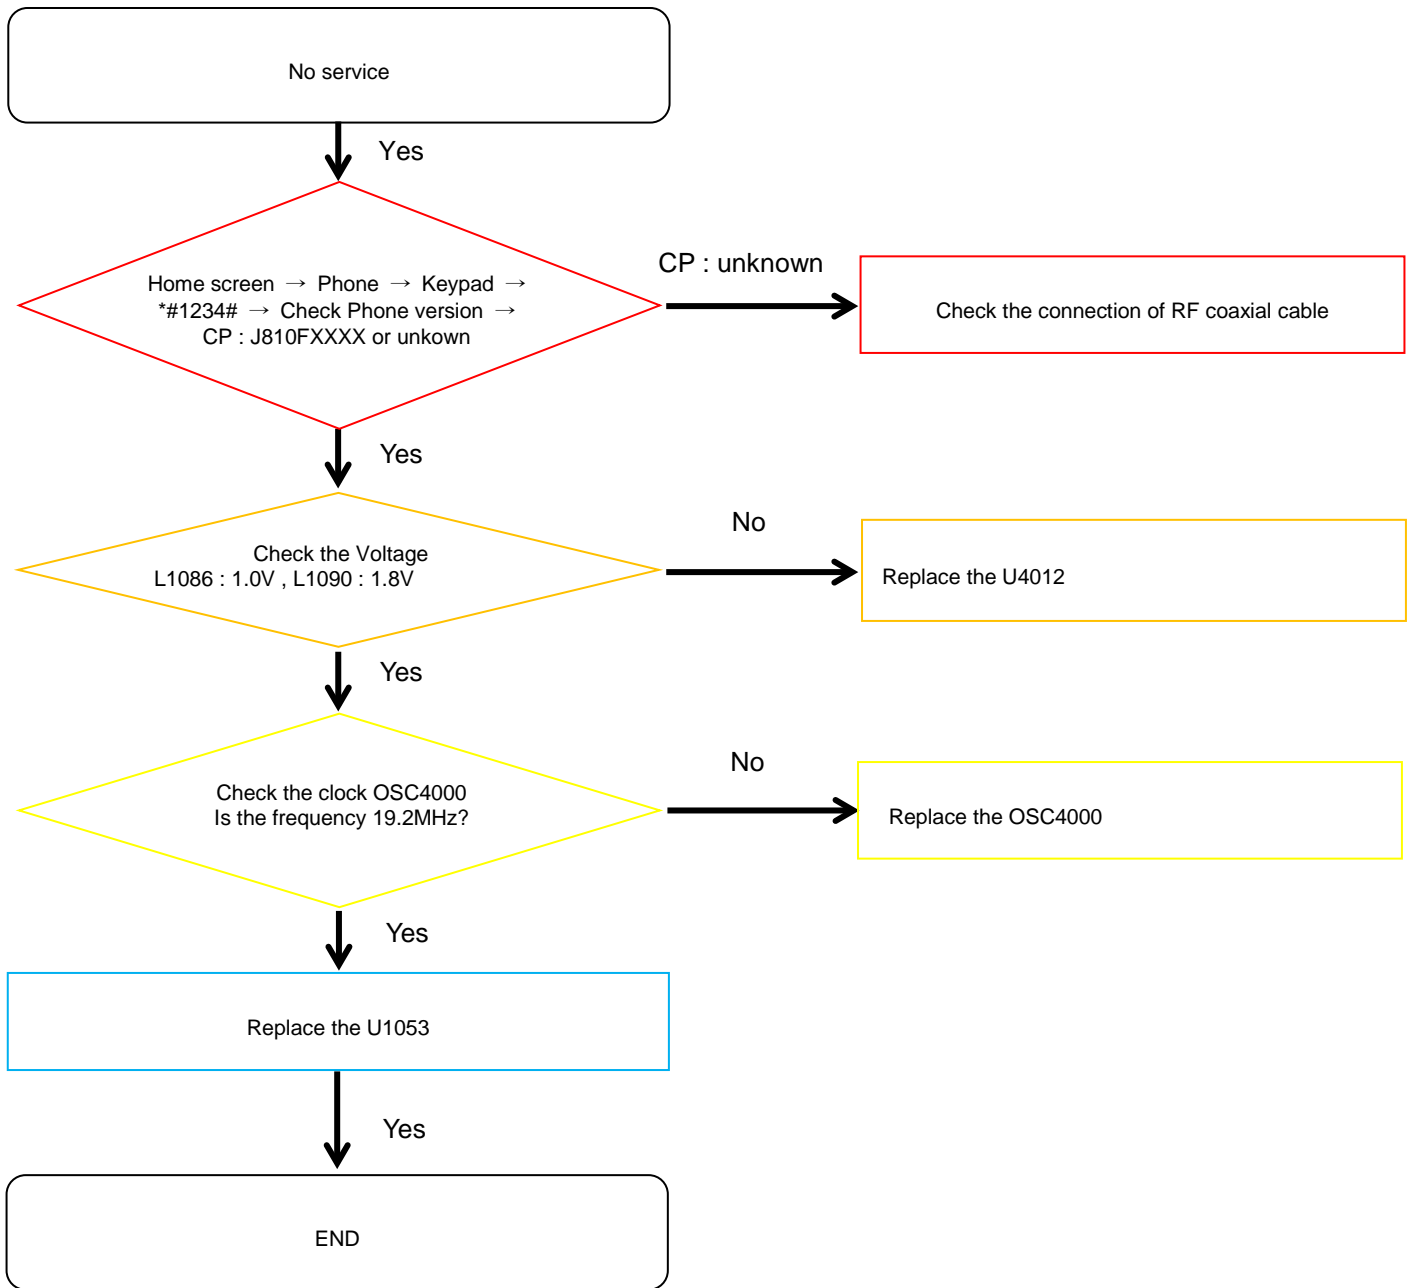

8960 & Spectrum Analyzer

Soldering iron

8. Level 3 Repair

8-4-1. Power On

8. Level 3 Repair

8-4-2. Initial

8. Level 3 Repair

8-4-3. No Service

8. Level 3 Repair

8-4-4. SIM Part

8. Level 3 Repair

8-4-5. T-Flash Part

8. Level 3 Repair

8-4-6-1. Cable Charging Part (Normal)

8. Level 3 Repair

8-4-6-2. OTG