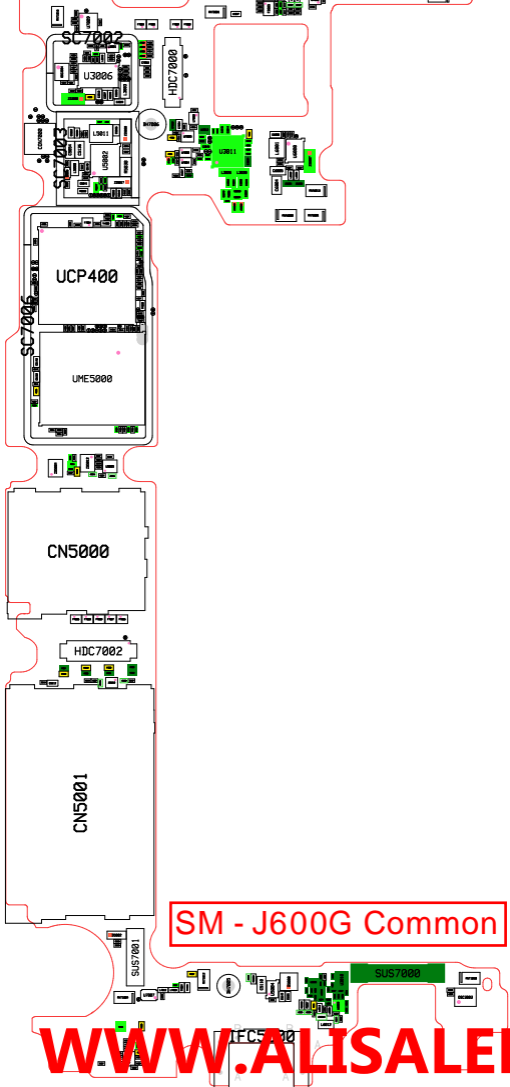

SM-J600F/FN/G/GT Block Diagram

SM - J600F Common

liFixit.COM

SM - J600FN

WWW.ALIS

AliFixit.COM

SM - J600FN

WWW.ALIS

SM - J600G Common

SM - J600G Common

SM - J600GT

SM - J600GT

8. Level 3 Repair

8-3. Flow chart of Troubleshooting.

Oscilloscope

Digital Multimeter

Power Supply

+ driver, ESD Safe Tweezer

8960 & Spectrum Analyzer

Soldering iron

8. Level 3 Repair

8-4-1. Power On

8. Level 3 Repair

8-4-2. Initial