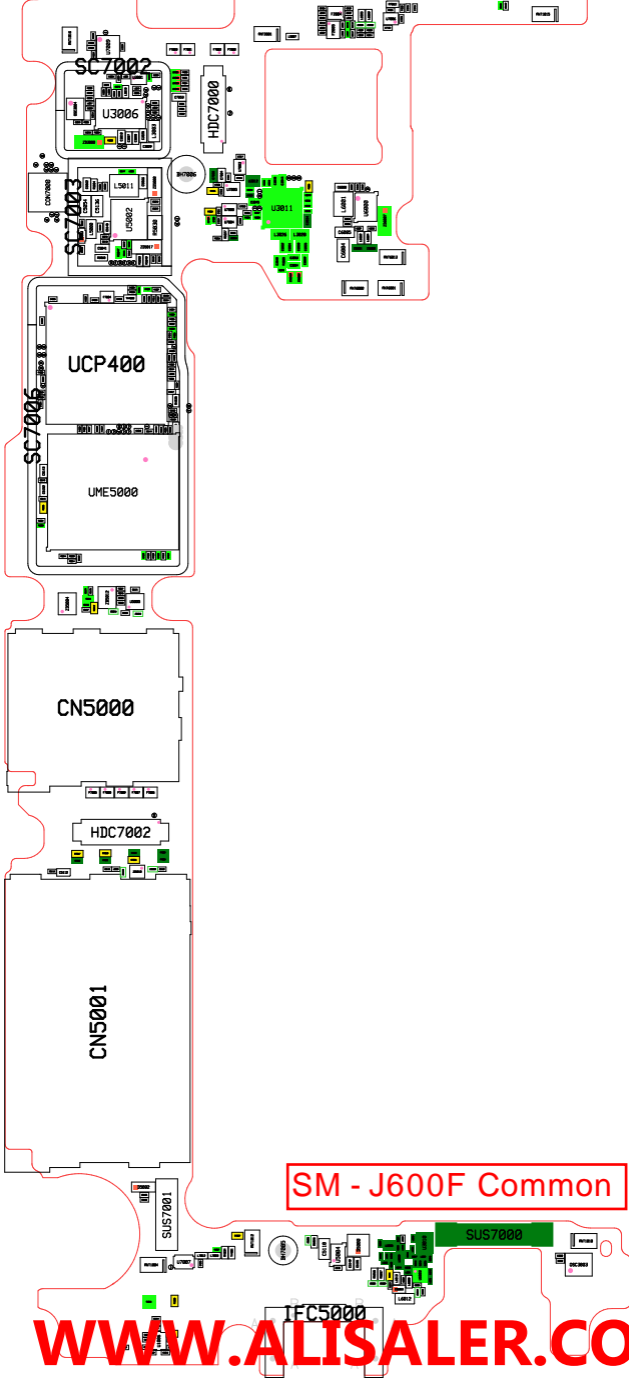

SM-J600F/FN/G/GT Block Diagram

SM - J600F Common

liFixit.COM

SM - J600FN

WWW.ALIS

AliFixit.COM

SM - J600FN

WWW.ALIS

SM - J600G Common

SM - J600G Common

SM - J600GT

SM - J600GT

8. Level 3 Repair

8-3. Flow chart of Troubleshooting.

Oscilloscope

Digital Multimeter

Power Supply

+ driver, ESD Safe Tweezer

8960 & Spectrum Analyzer

Soldering iron

8. Level 3 Repair

8-4-1. Power On

8. Level 3 Repair

8-4-2. Initial

8. Level 3 Repair

8-4-3. SIM Part

8. Level 3 Repair

8-4-4. T-Flash Part

8. Level 3 Repair

8-4-5. Charging Part

8. Level 3 Repair

8-4-6. OTG