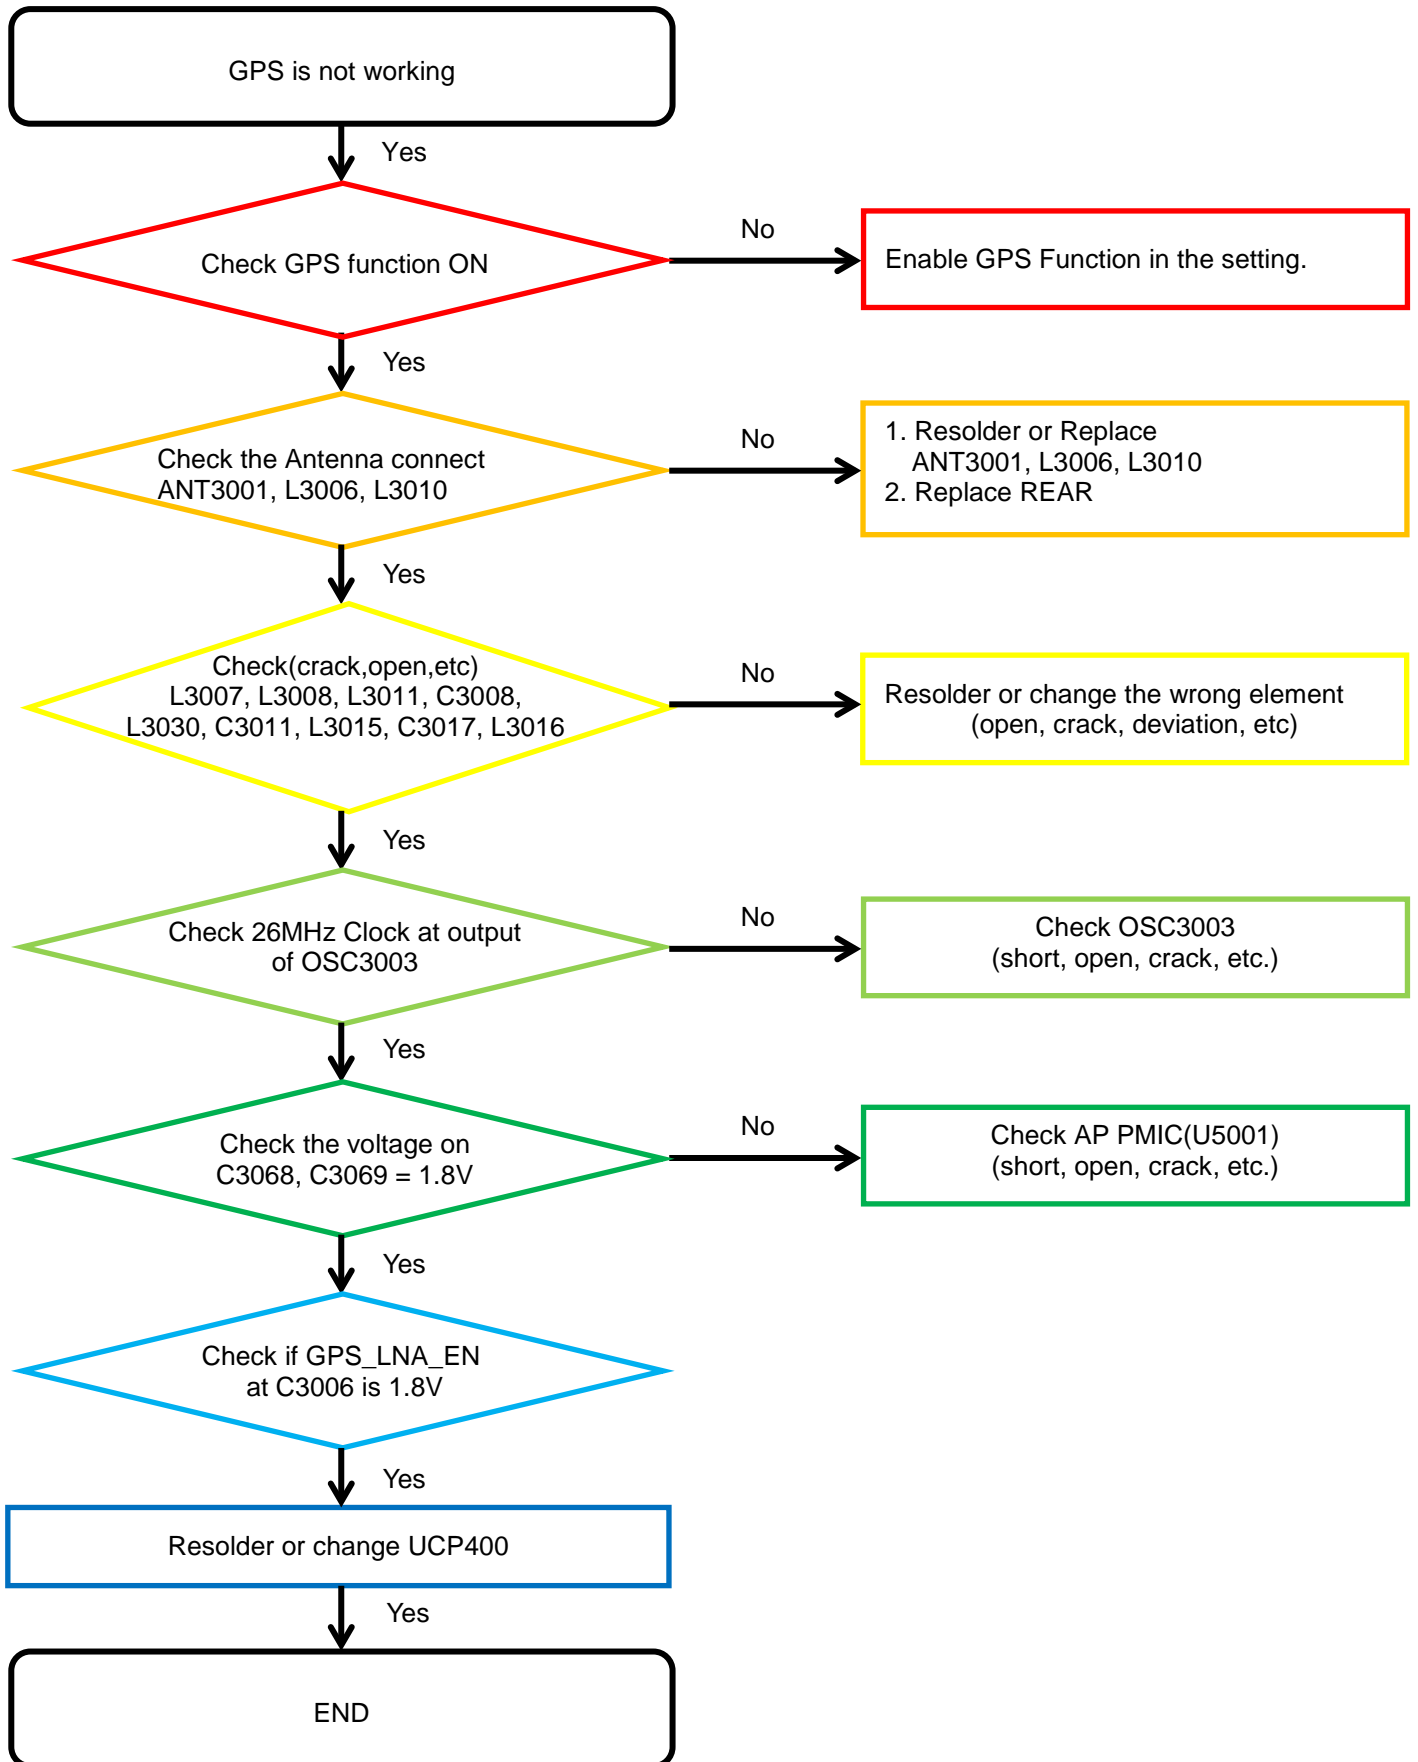

8. Level 3 Repair

8-4-7-1. Accel Sensor

8. Level 3 Repair

8-4-7-2. Proximity sensor

8. Level 3 Repair

8-4-7-3. Hall Sensor

8. Level 3 Repair

8-4-8. Microphone Part - Main MIC

8. Level 3 Repair

8-4-9. Speaker Part

8. Level 3 Repair

8-4-10. Receiver Part

8. Level 3 Repair

8-4-11. BT/WIFI

8. Level 3 Repair

8-4-12. GPS