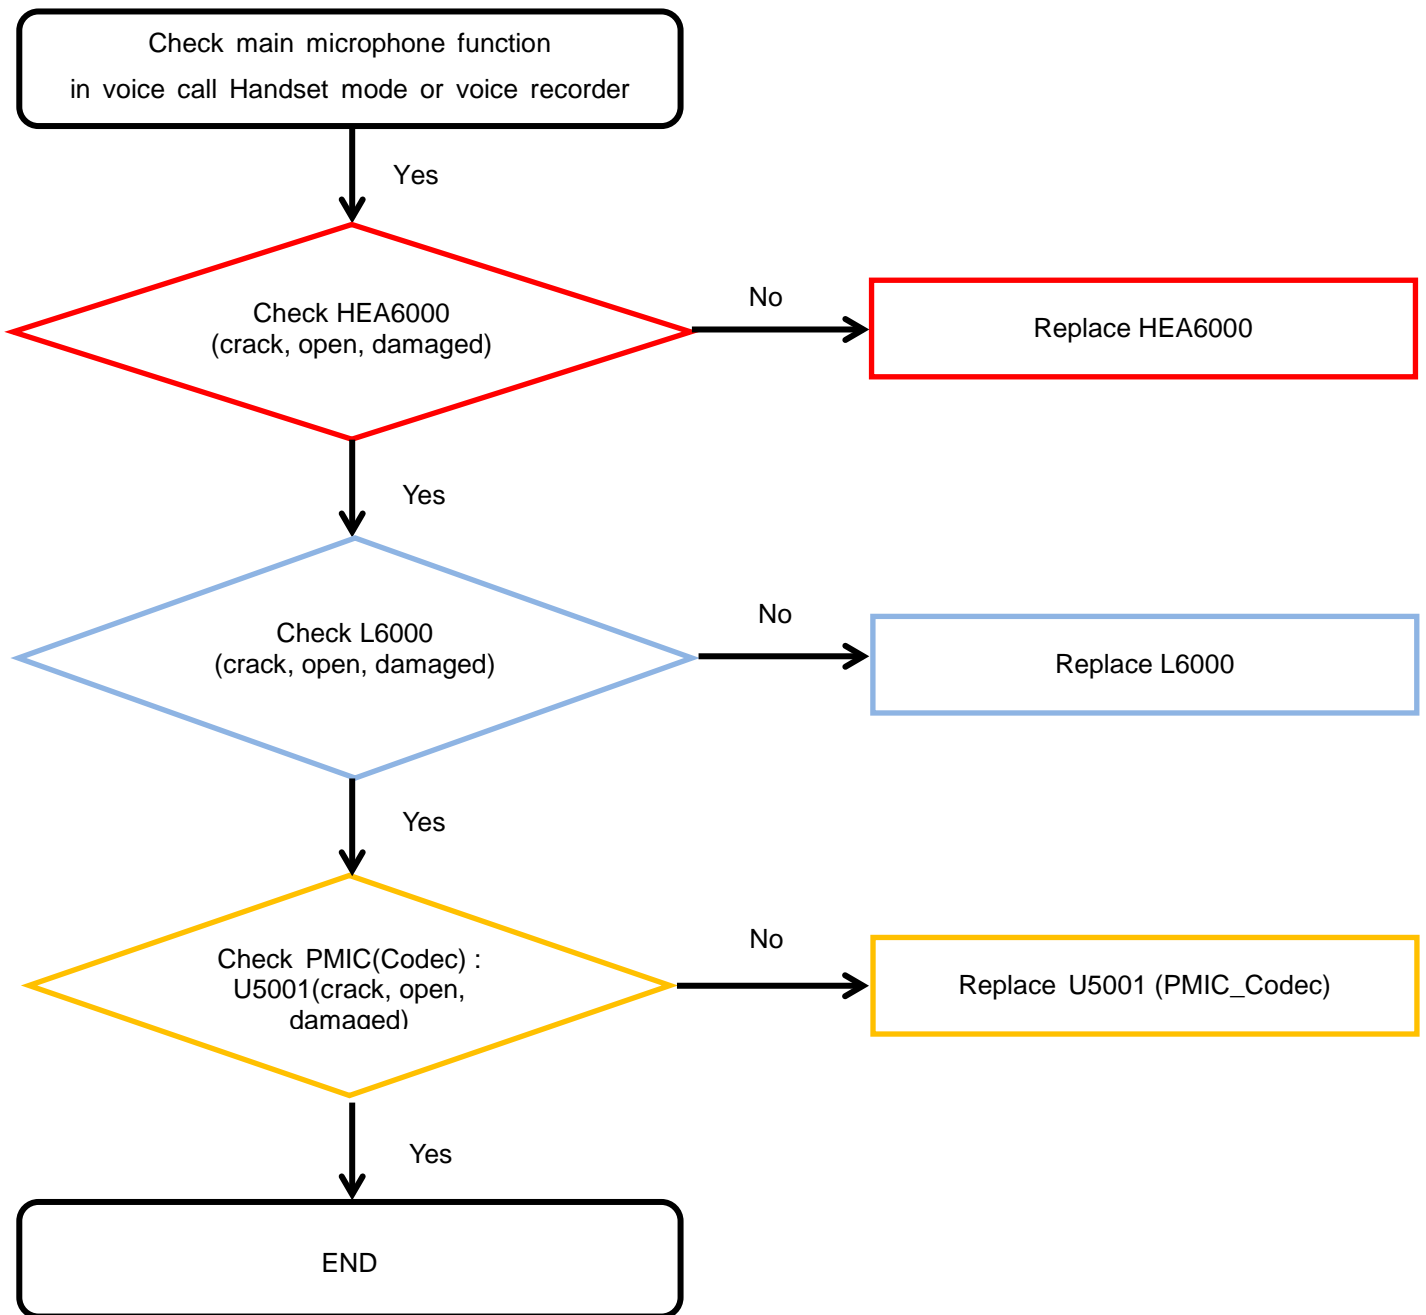

8. Level 3 Repair

8-4-3. SIM Part

8. Level 3 Repair

8-4-4. T-Flash Part

8. Level 3 Repair

8-4-5. Charging Part

8. Level 3 Repair

8-4-6. OTG

8. Level 3 Repair

8-4-7-1. Accel Sensor

8. Level 3 Repair

8-4-7-2. Proximity sensor

8. Level 3 Repair

8-4-7-3. Hall Sensor

8. Level 3 Repair

8-4-8. Microphone Part - Main MIC