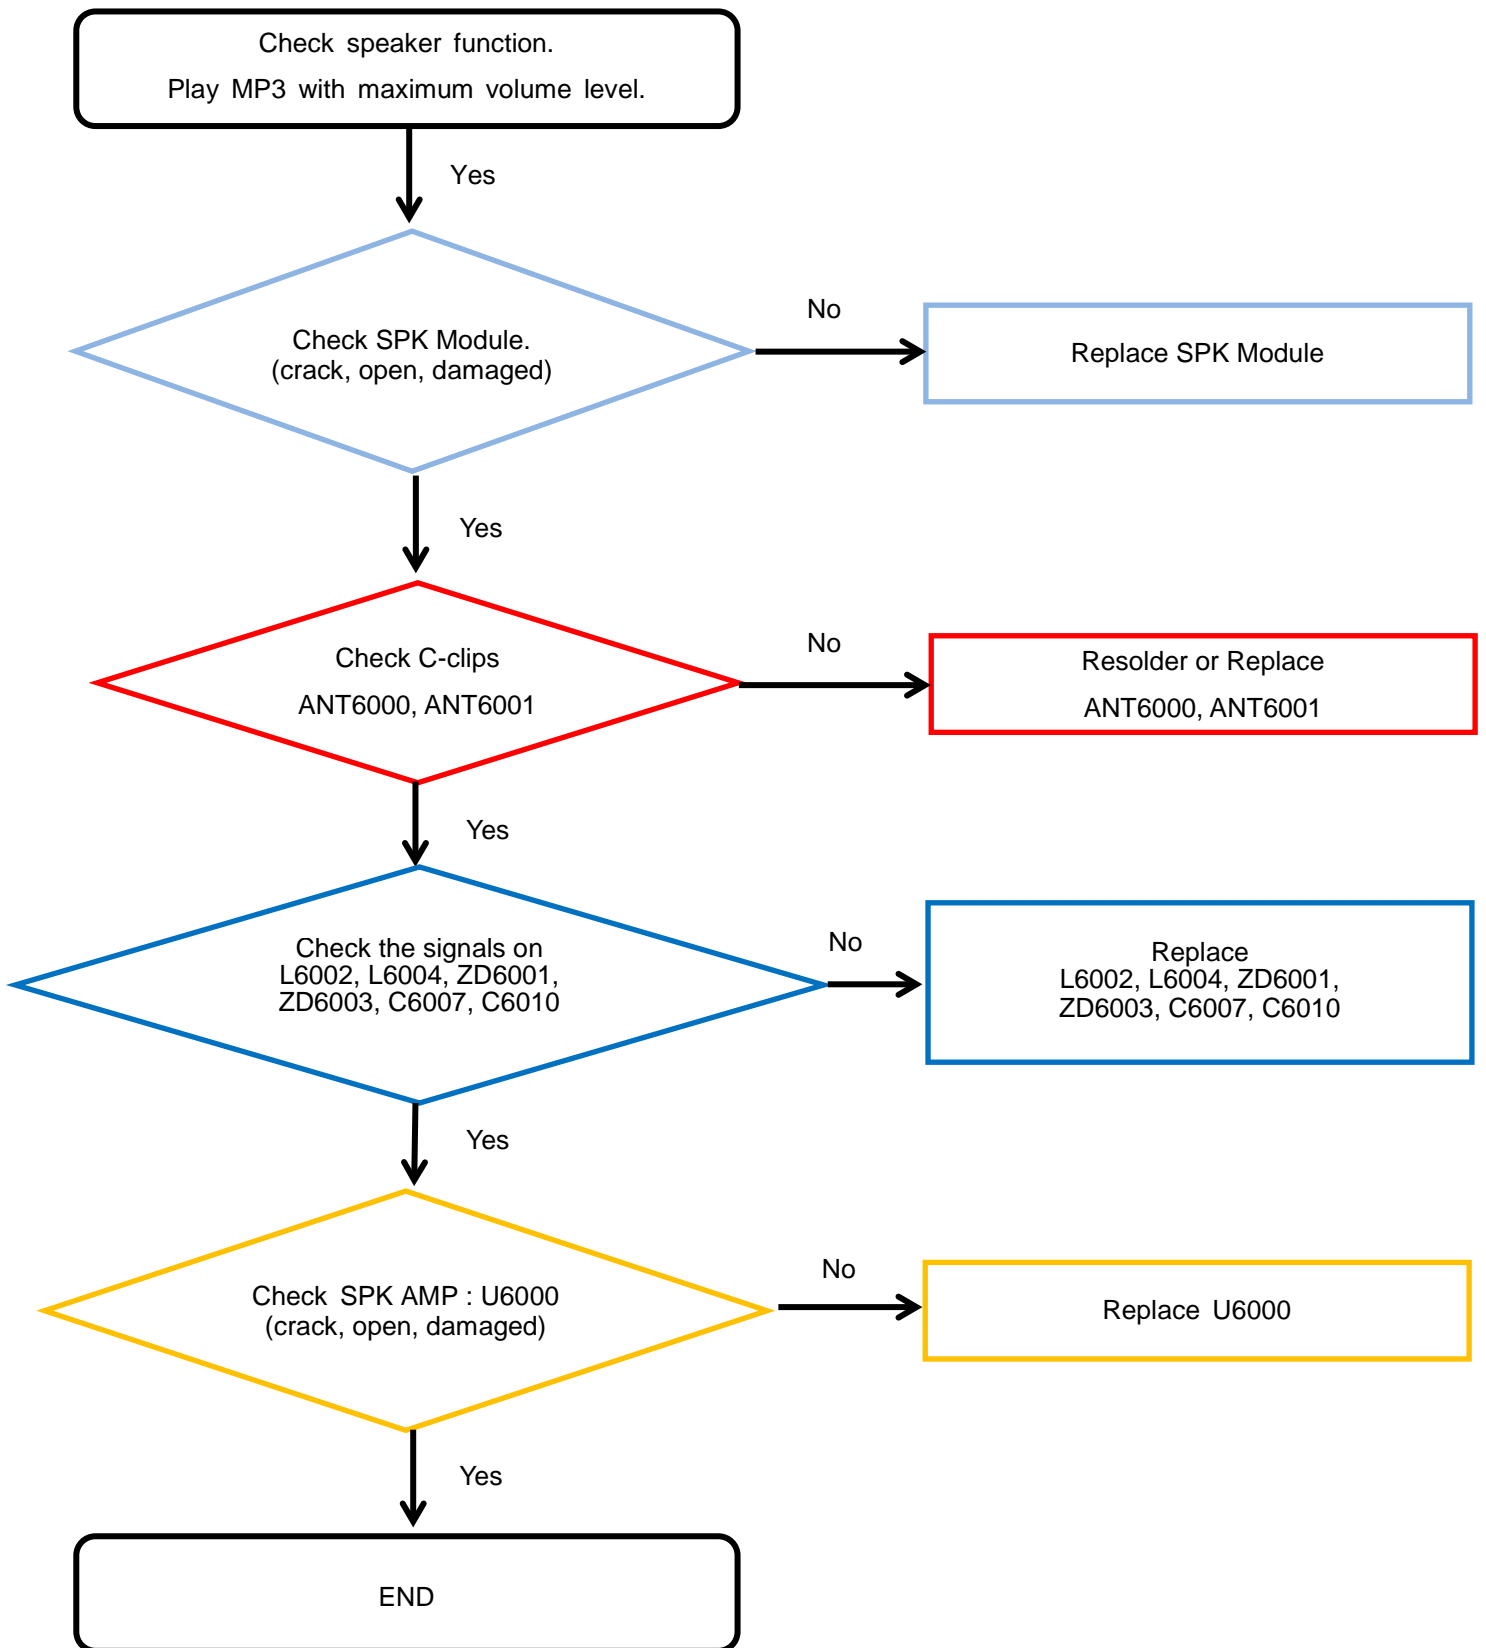

8. Level 3 Repair

8-4-3. SIM Part

8. Level 3 Repair

8-4-4. T-Flash Part

8. Level 3 Repair

8-4-5. Charging Part

8. Level 3 Repair

8-4-6. OTG

8. Level 3 Repair

8-4-7-1. Accel Sensor

8. Level 3 Repair

8-4-7-2. Proximity sensor

8. Level 3 Repair

8-4-7-3. Hall Sensor

8. Level 3 Repair

8-4-8. Microphone Part - Main MIC

8. Level 3 Repair

8-4-9. Speaker Part

8. Level 3 Repair

8-4-10. Receiver Part

8. Level 3 Repair

8-4-11. BT/WIFI

8. Level 3 Repair

8-4-12. GPS