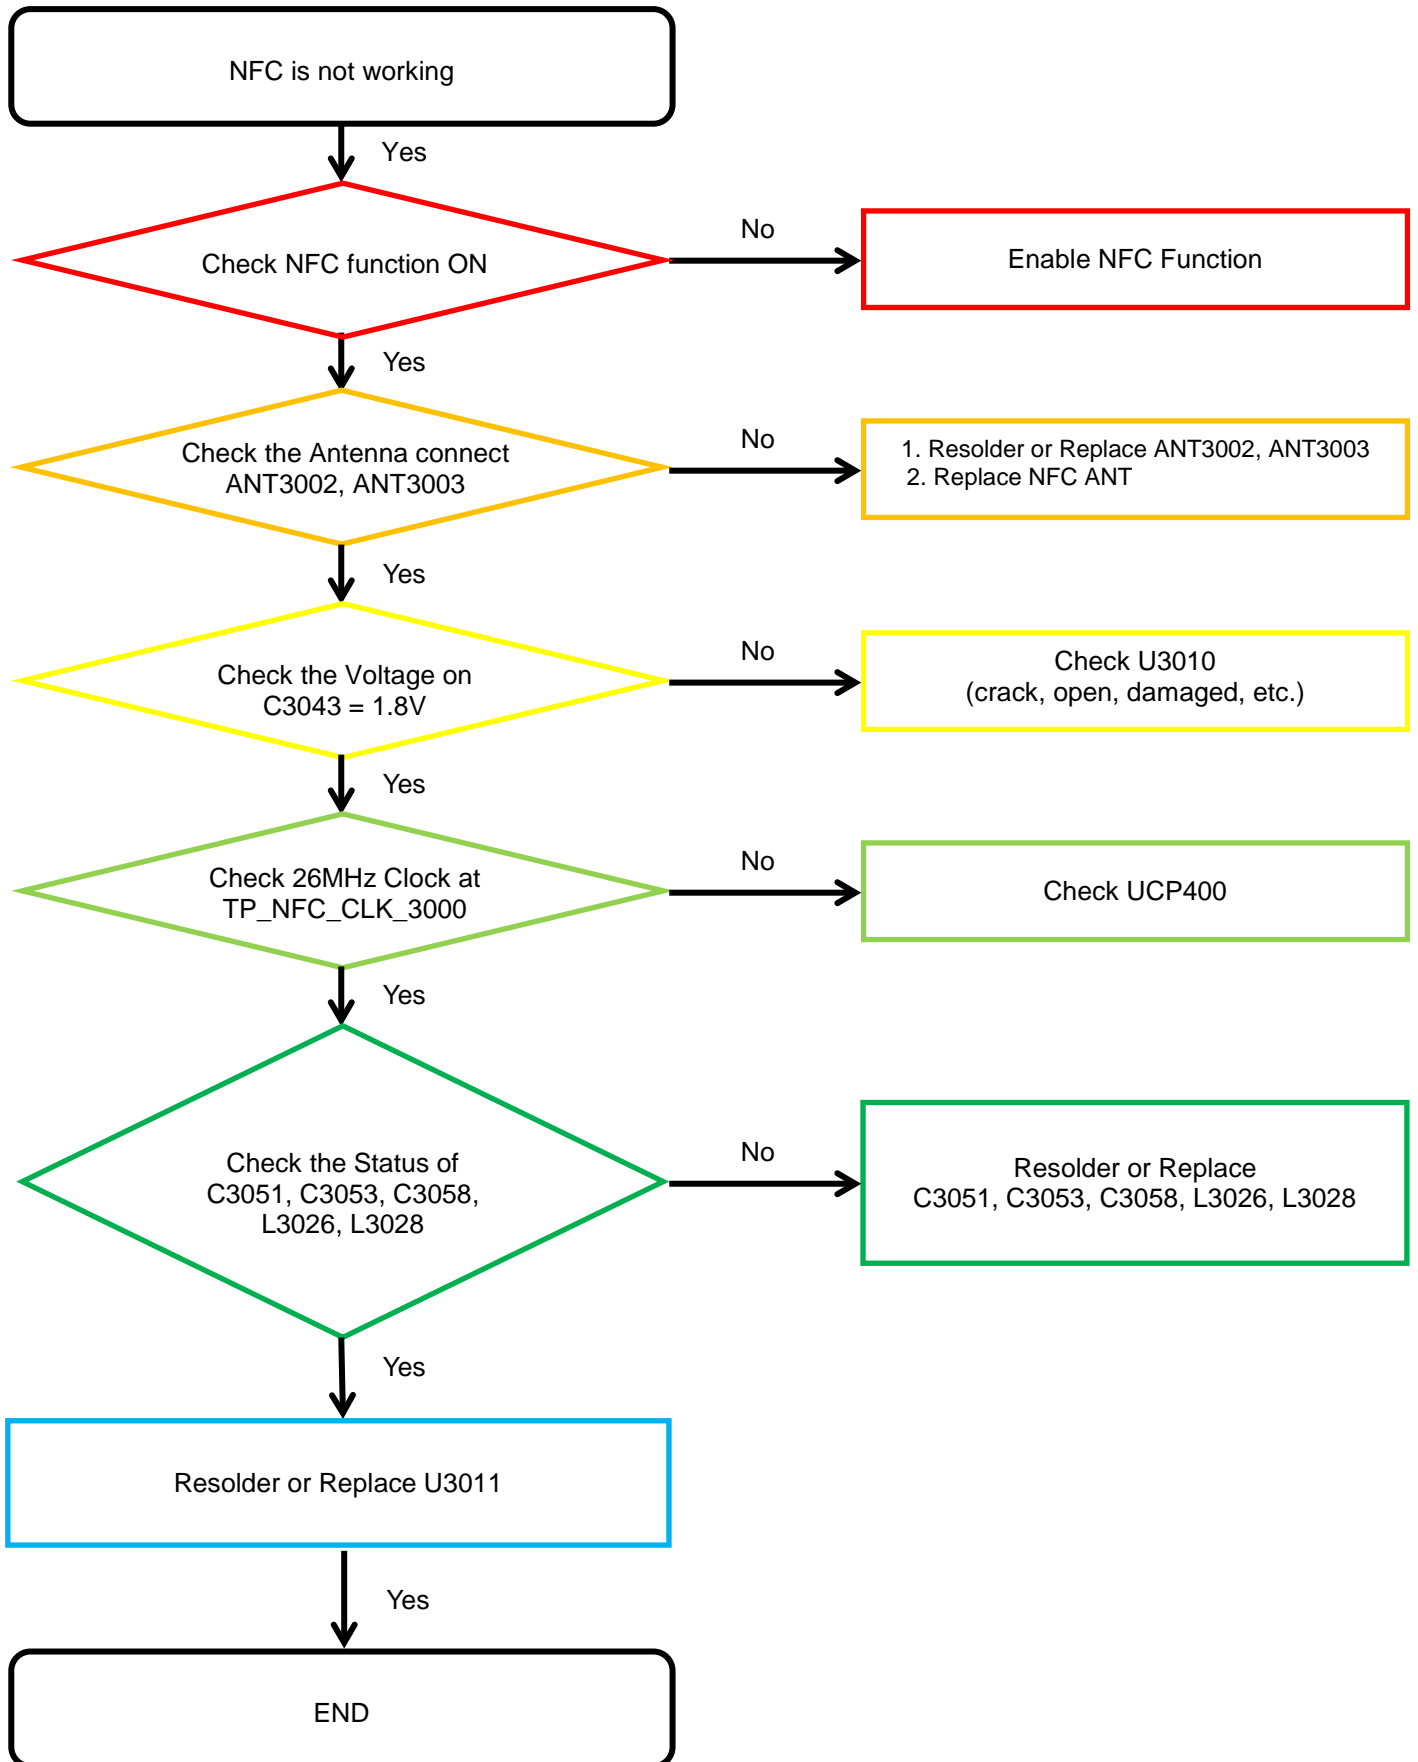

8. Level 3 Repair

8-4-13. NFC