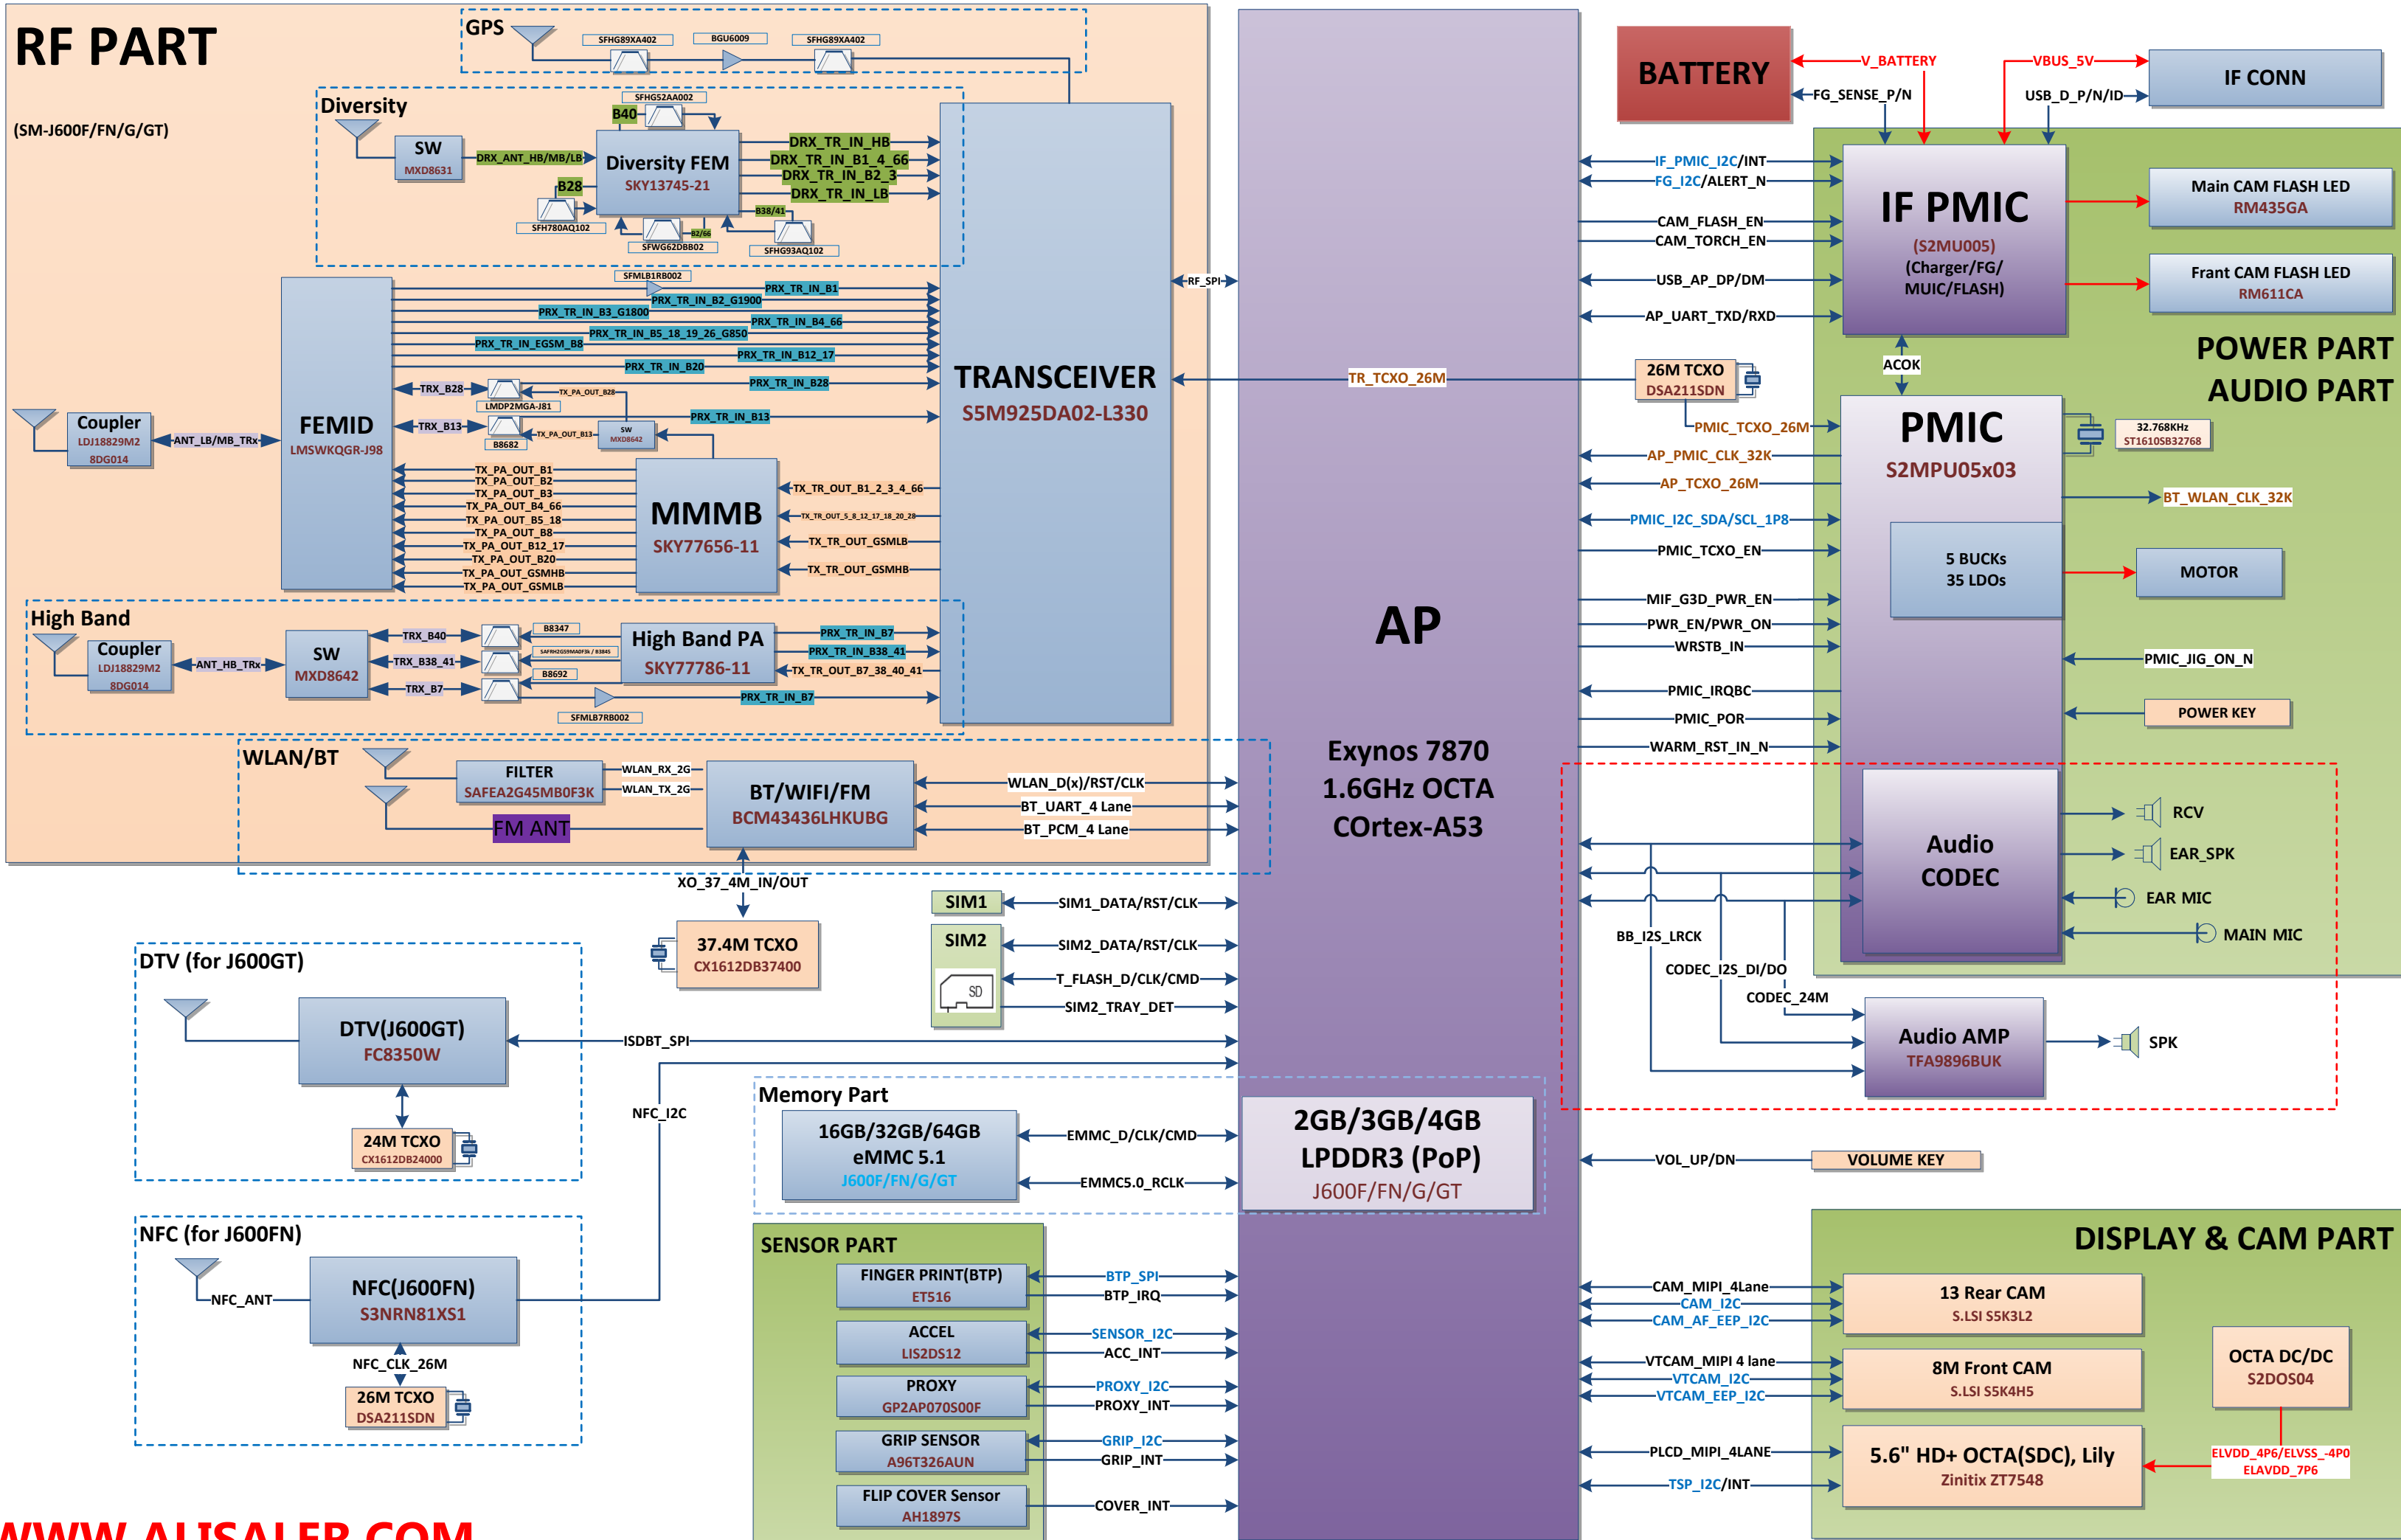

SM-J600F/FN/G/GT Block Diagram

SM - J600F Common

liFixit.COM

SM - J600FN

WWW.ALIS

AliFixit.COM

SM - J600FN

WWW.ALIS

SM - J600G Common

SM - J600G Common

SM - J600GT

SM - J600GT

8. Level 3 Repair

8-3. Flow chart of Troubleshooting.

Oscilloscope

Digital Multimeter

Power Supply

+ driver, ESD Safe Tweezer

8960 & Spectrum Analyzer

Soldering iron

8. Level 3 Repair

8-4-1. Power On

8. Level 3 Repair

8-4-2. Initial

8. Level 3 Repair

8-4-3. SIM Part

8. Level 3 Repair

8-4-4. T-Flash Part

8. Level 3 Repair

8-4-5. Charging Part

8. Level 3 Repair

8-4-6. OTG