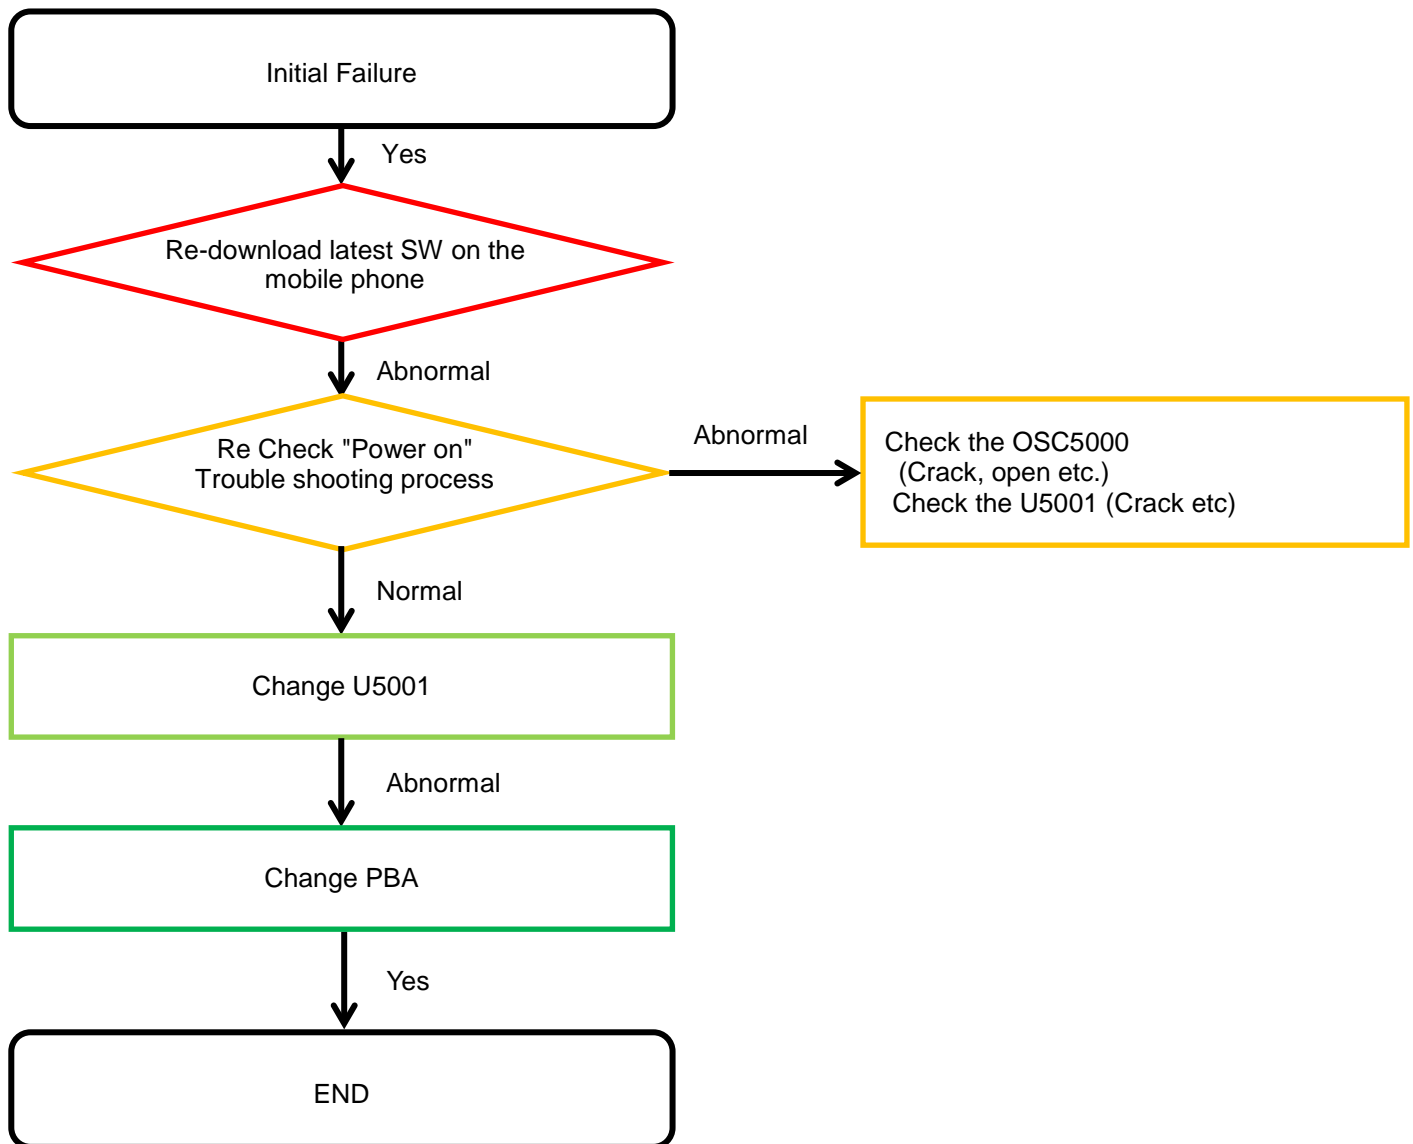

Power Supply

+ driver, ESD Safe Tweezer

8960 & Spectrum Analyzer

Soldering iron

8. Level 3 Repair

8-4-1. Power On

8. Level 3 Repair

8-4-2. Initial

8. Level 3 Repair

8-4-3. SIM Part

8. Level 3 Repair

8-4-4. T-Flash Part

8. Level 3 Repair

8-4-5. Charging Part

8. Level 3 Repair

8-4-6. OTG