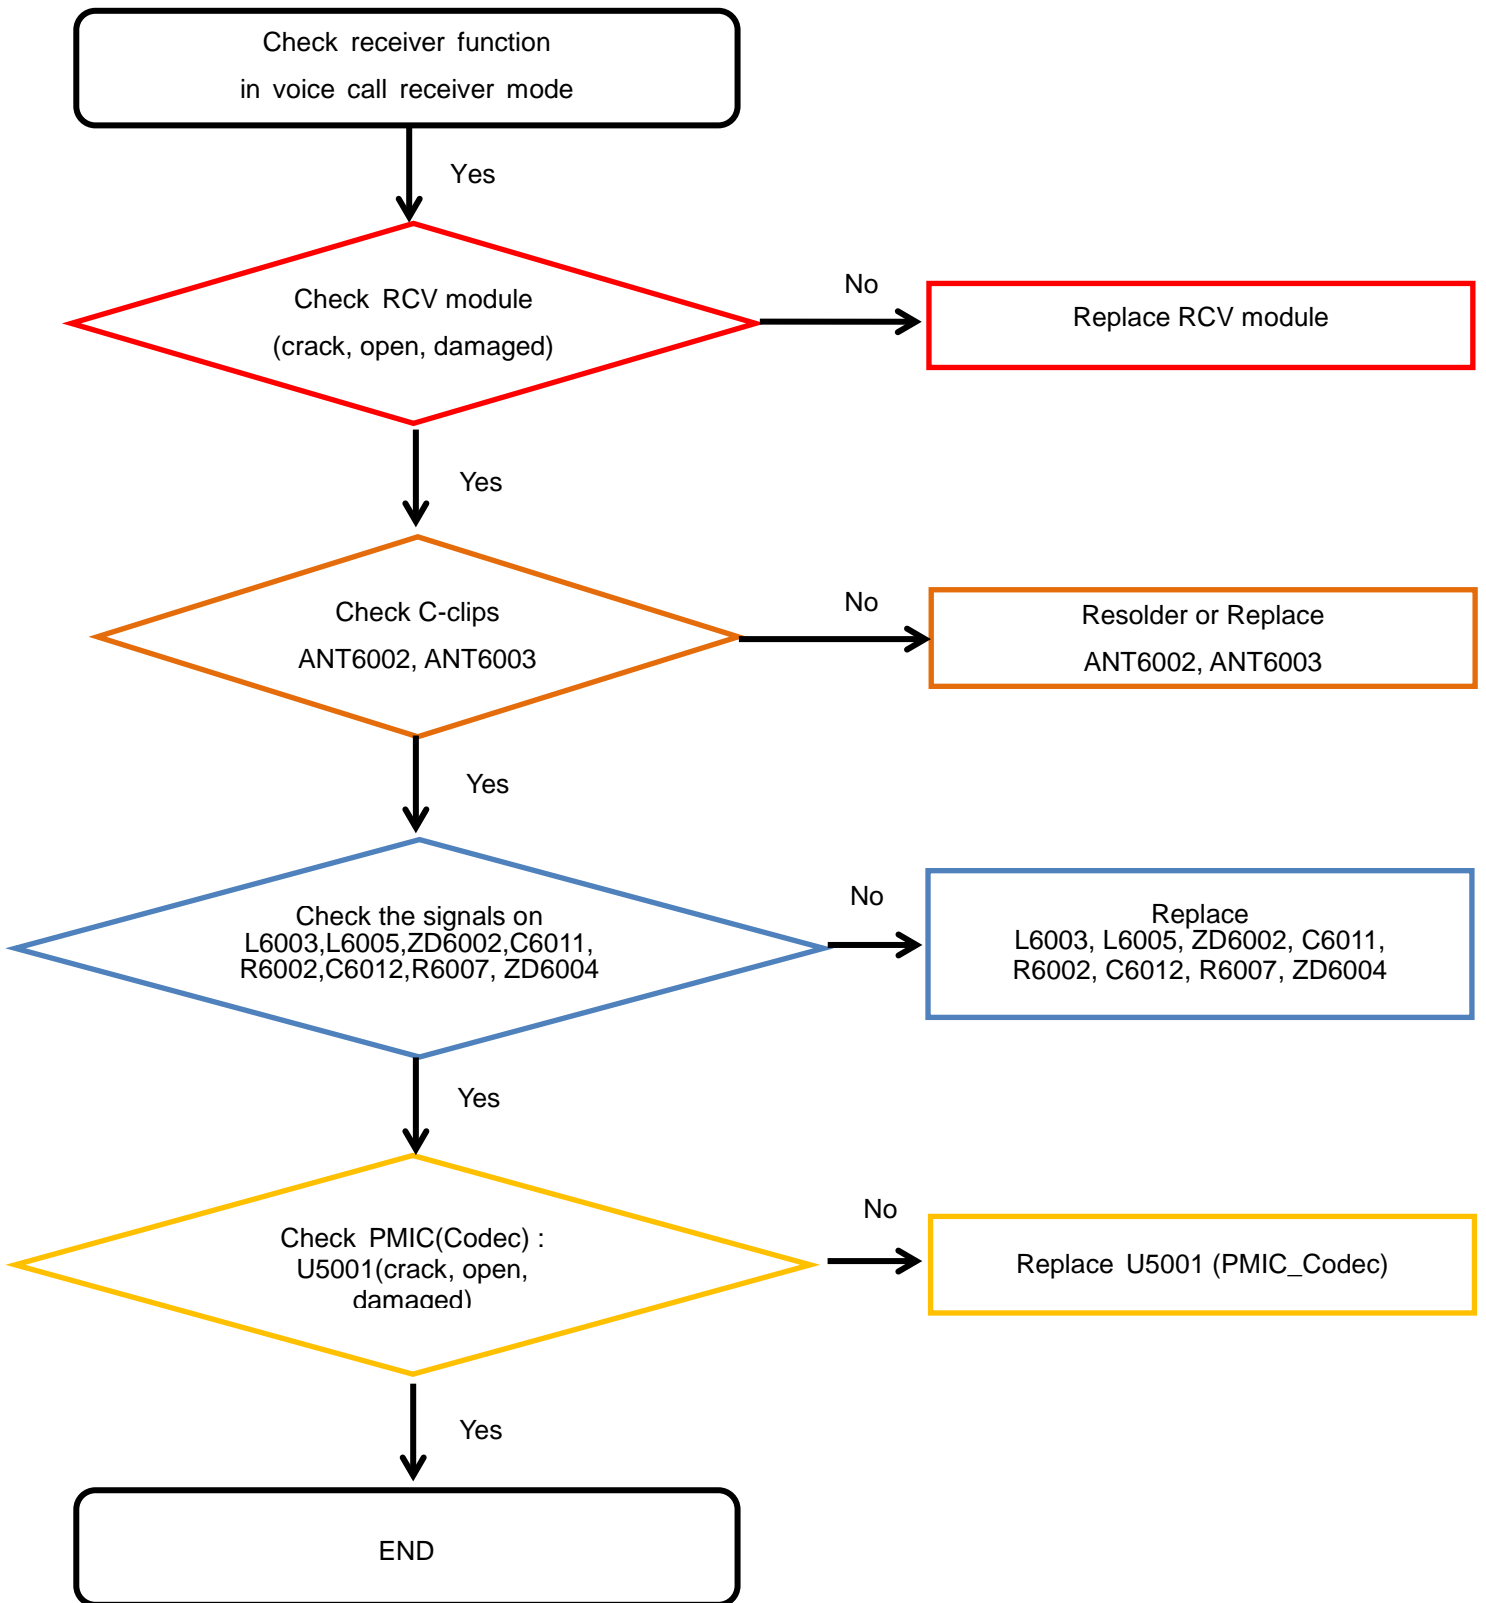

Power Supply

+ driver, ESD Safe Tweezer

8960 & Spectrum Analyzer

Soldering iron

8. Level 3 Repair

8-4-1. Power On

8. Level 3 Repair

8-4-2. Initial

8. Level 3 Repair

8-4-3. SIM Part

8. Level 3 Repair

8-4-4. T-Flash Part

8. Level 3 Repair

8-4-5. Charging Part

8. Level 3 Repair

8-4-6. OTG

8. Level 3 Repair

8-4-7-1. Accel Sensor

8. Level 3 Repair

8-4-7-2. Proximity sensor

8. Level 3 Repair

8-4-7-3. Hall Sensor

8. Level 3 Repair

8-4-8. Microphone Part - Main MIC

8. Level 3 Repair

8-4-9. Speaker Part

8. Level 3 Repair

8-4-10. Receiver Part

8. Level 3 Repair

8-4-11. BT/WIFI

8. Level 3 Repair

8-4-12. GPS