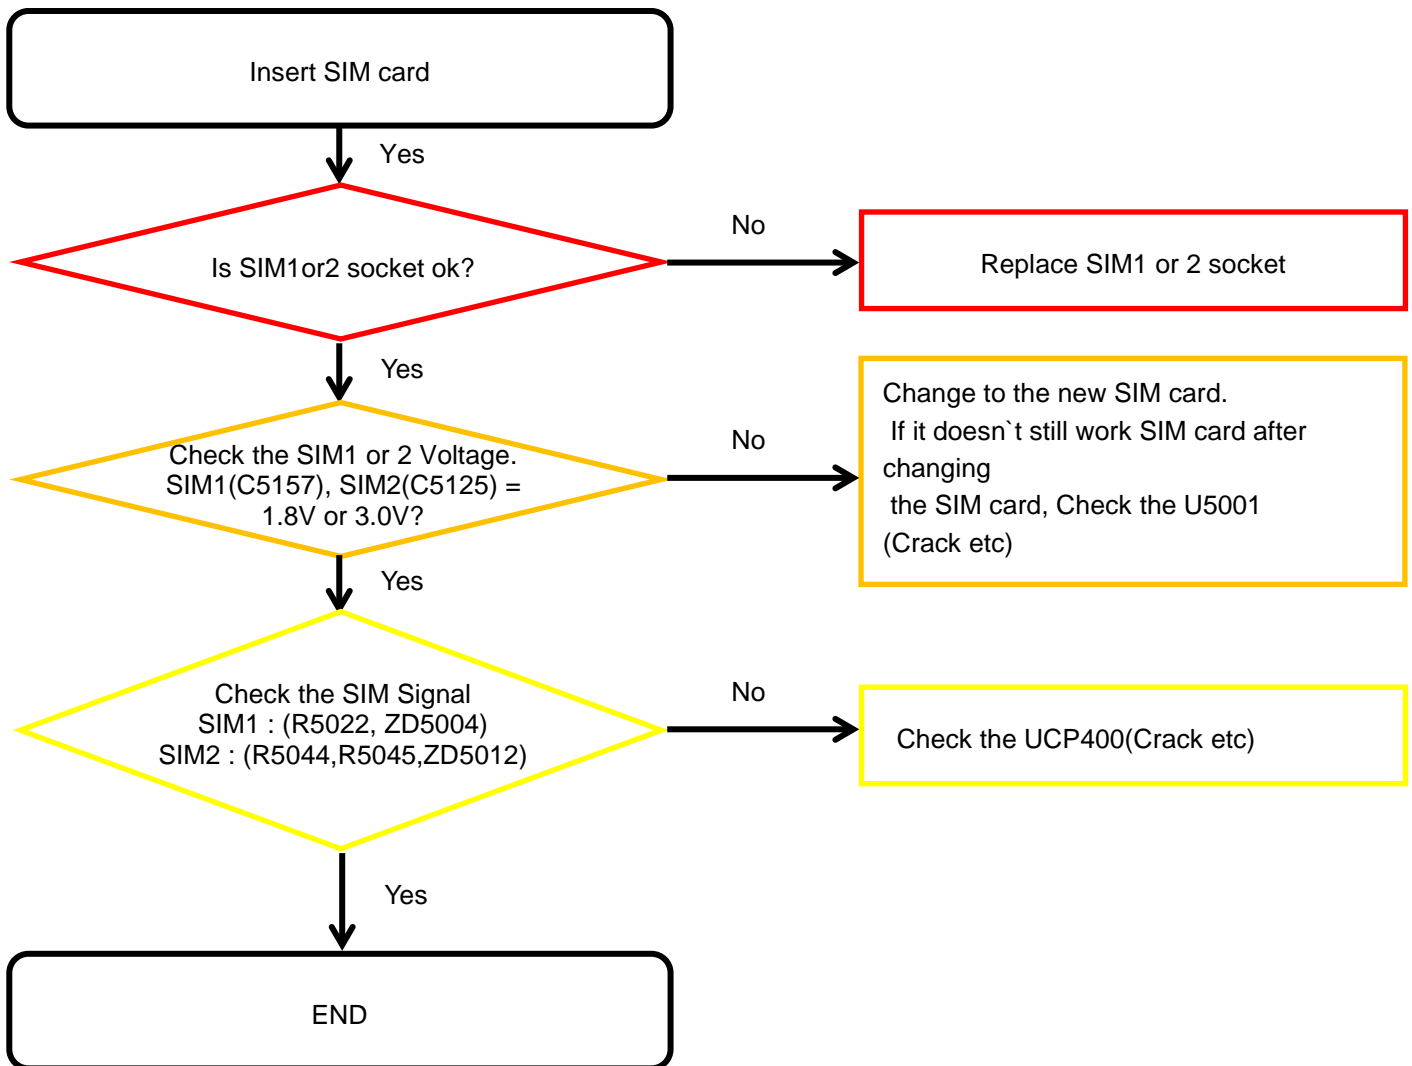

Power Supply

+ driver, ESD Safe Tweezer

8960 & Spectrum Analyzer

Soldering iron

8. Level 3 Repair

8-4-1. Power On

8. Level 3 Repair

8-4-2. Initial

8. Level 3 Repair

8-4-3. SIM Part

8. Level 3 Repair

8-4-4. T-Flash Part

8. Level 3 Repair

8-4-5. Charging Part

8. Level 3 Repair

8-4-6. OTG