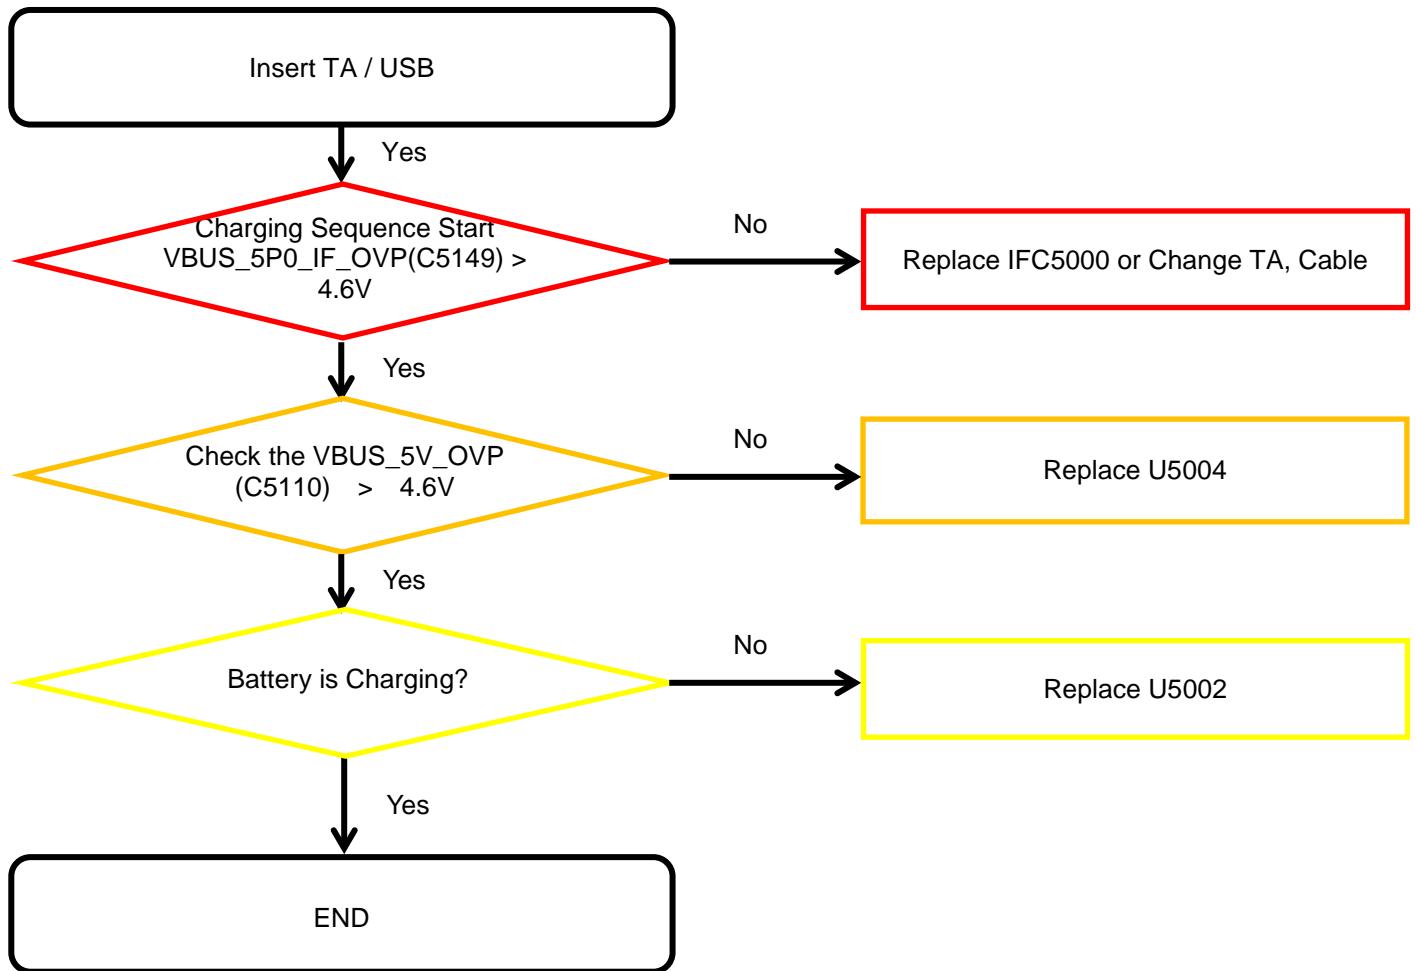

Power Supply

+ driver, ESD Safe Tweezer

8960 & Spectrum Analyzer

Soldering iron

8. Level 3 Repair

8-4-1. Power On

8. Level 3 Repair

8-4-2. Initial

8. Level 3 Repair

8-4-3. SIM Part

8. Level 3 Repair

8-4-4. T-Flash Part

8. Level 3 Repair

8-4-5. Charging Part

8. Level 3 Repair

8-4-6. OTG

8. Level 3 Repair

8-4-7-1. Accel Sensor

8. Level 3 Repair

8-4-7-2. Proximity sensor

8. Level 3 Repair

8-4-7-3. Hall Sensor

8. Level 3 Repair

8-4-8. Microphone Part - Main MIC