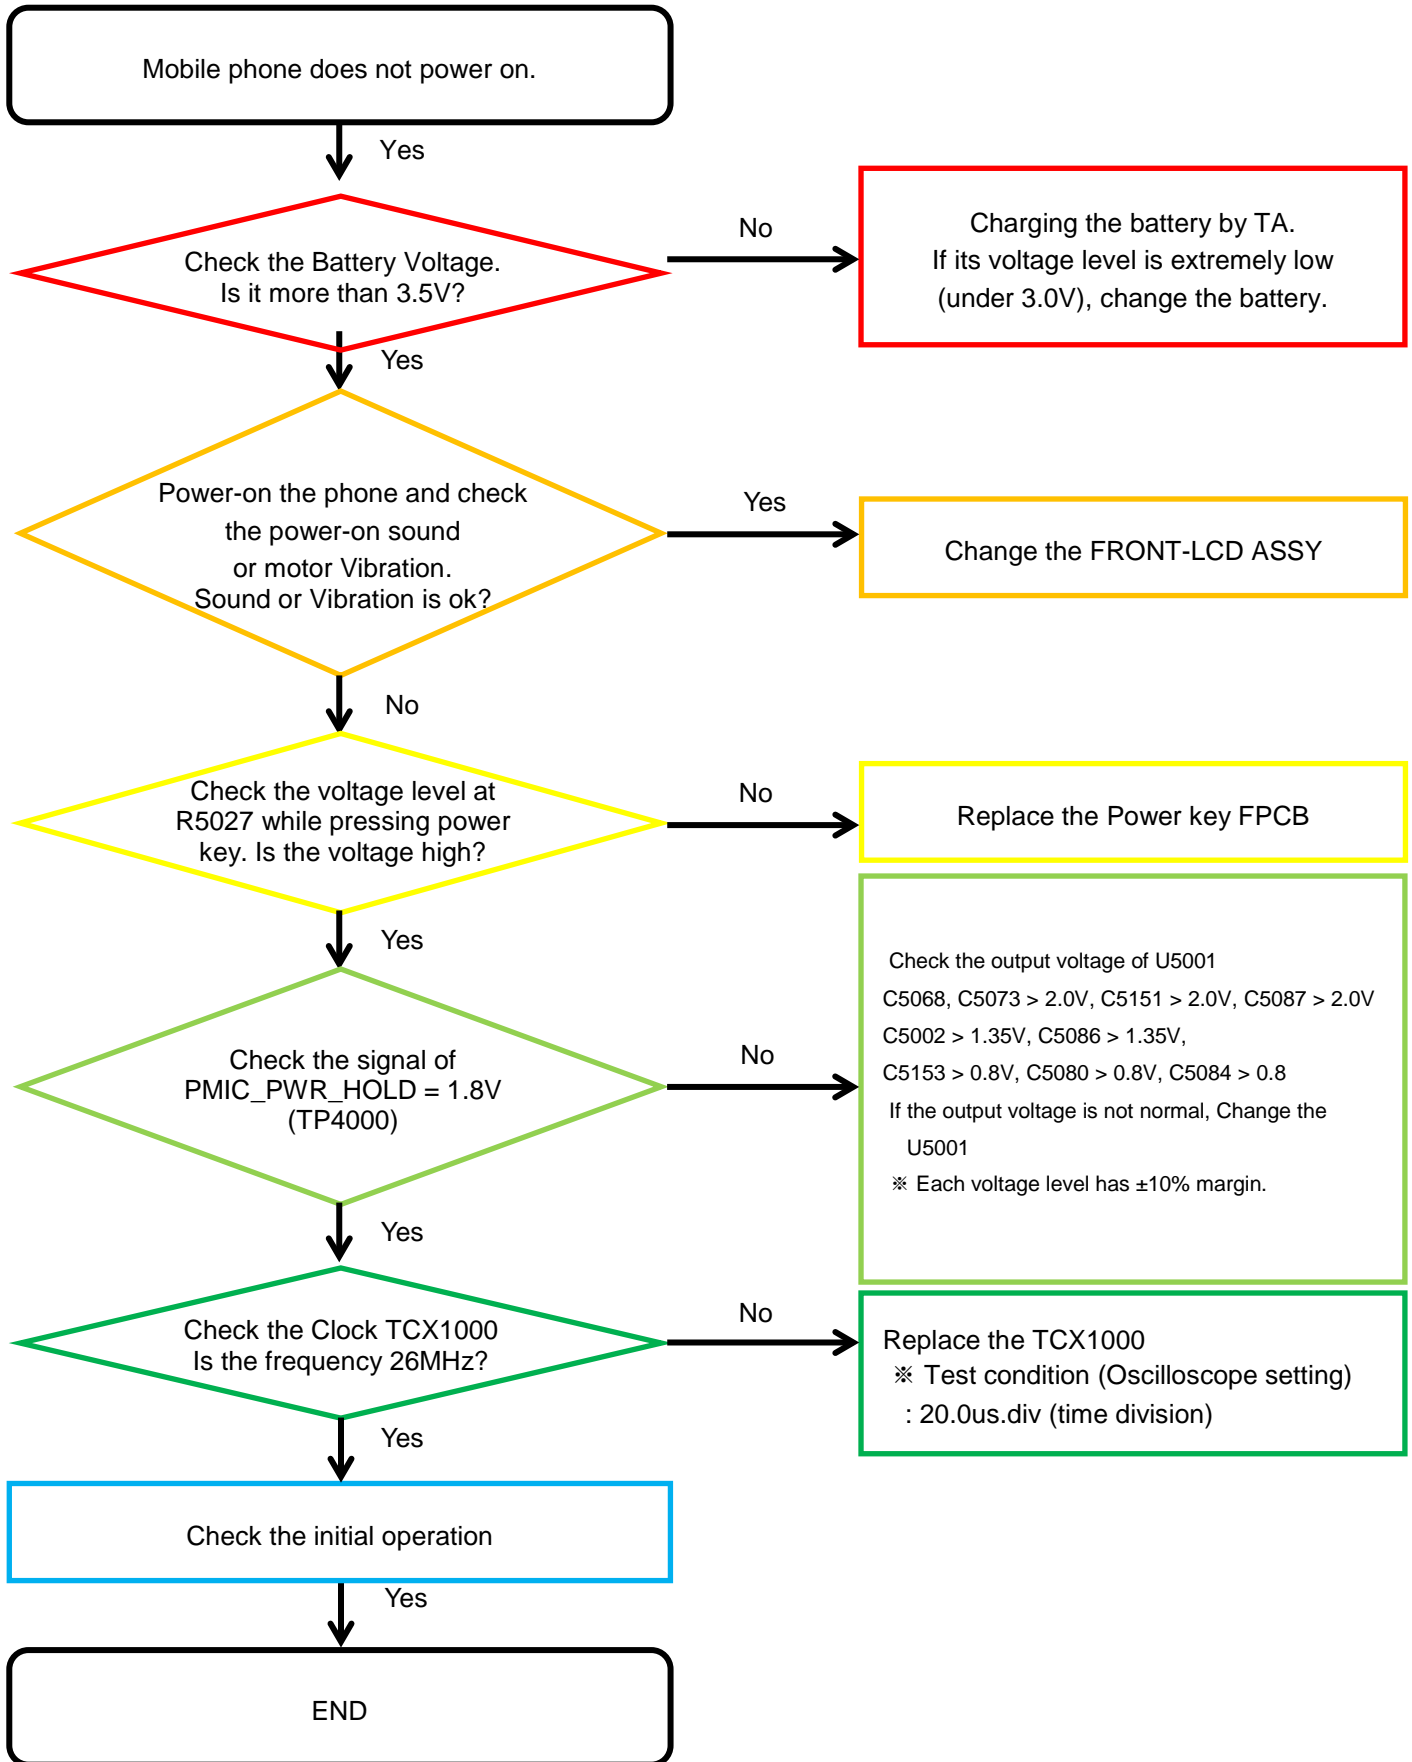

SM - J600G Common

SM - J600G Common

SM - J600GT

SM - J600GT

8. Level 3 Repair

8-3. Flow chart of Troubleshooting.

Oscilloscope

Digital Multimeter

Power Supply

+ driver, ESD Safe Tweezer

8960 & Spectrum Analyzer

Soldering iron

8. Level 3 Repair

8-4-1. Power On

8. Level 3 Repair

8-4-2. Initial

8. Level 3 Repair

8-4-3. SIM Part

8. Level 3 Repair

8-4-4. T-Flash Part

8. Level 3 Repair

8-4-5. Charging Part

8. Level 3 Repair

8-4-6. OTG