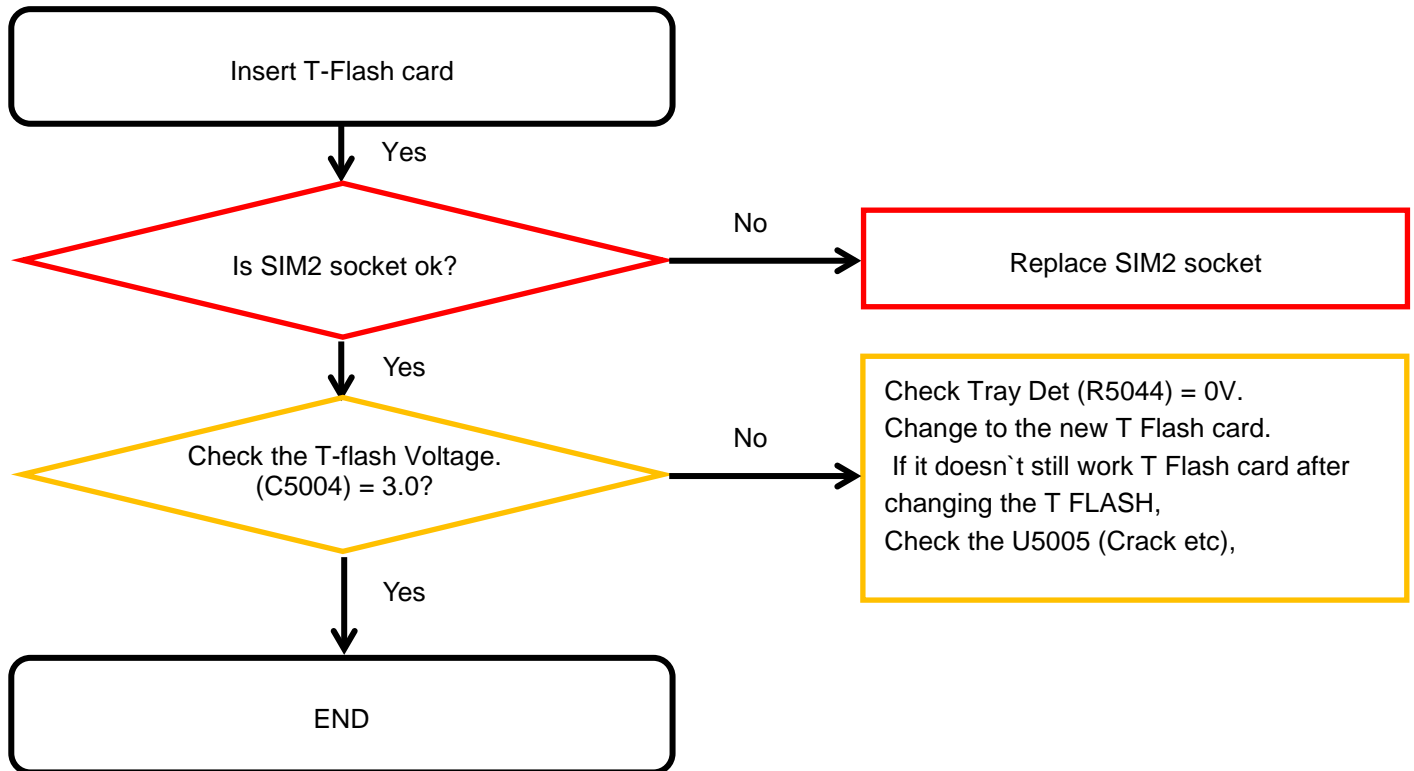

8. Level 3 Repair

8-4-4. T-Flash Part