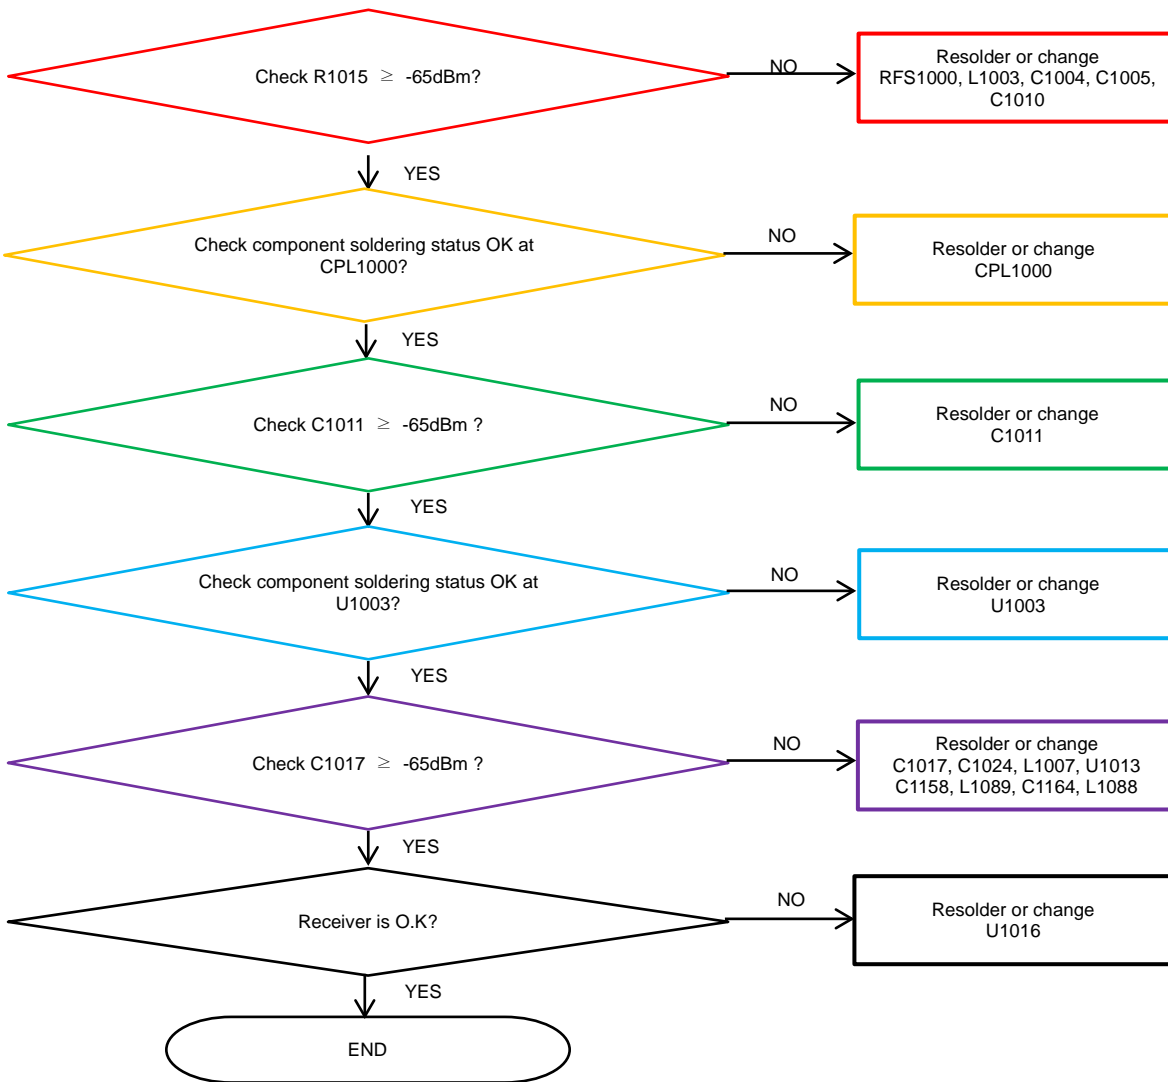

8. Level 3 Repair

8-4-29. LTE, WCDMA B1 TX

8. Level 3 Repair

8-4-30. LTE, WCDMA B2 TX

8. Level 3 Repair

8-4-31. LTE B3 TX

8. Level 3 Repair

8-4-32. LTE, WCDMA B5 TX

8. Level 3 Repair

8-4-33. LTE, WCDMA B8 TX

8. Level 3 Repair

8-4-34. LTE B20 TX

8. Level 3 Repair

8-4-35. LTE B7 TX [SM-J410F, SM-J410G]

8. Level 3 Repair

8-4-36. LTE B38, 41 TX [SM-J410F, SM-J410G]

8. Level 3 Repair

8-4-37. LTE B40 TX [SM-J410F, SM-J410G]

8. Level 3 Repair

8-4-38. LTE B1, WCDMA B1 Rx [SM-J410G]

8. Level 3 Repair

8-4-39. WCDMA B4, LTE B4, B66 Rx [SM-J410G]

8. Level 3 Repair

8-4-40. LTE B20 RX [SM-J410G]