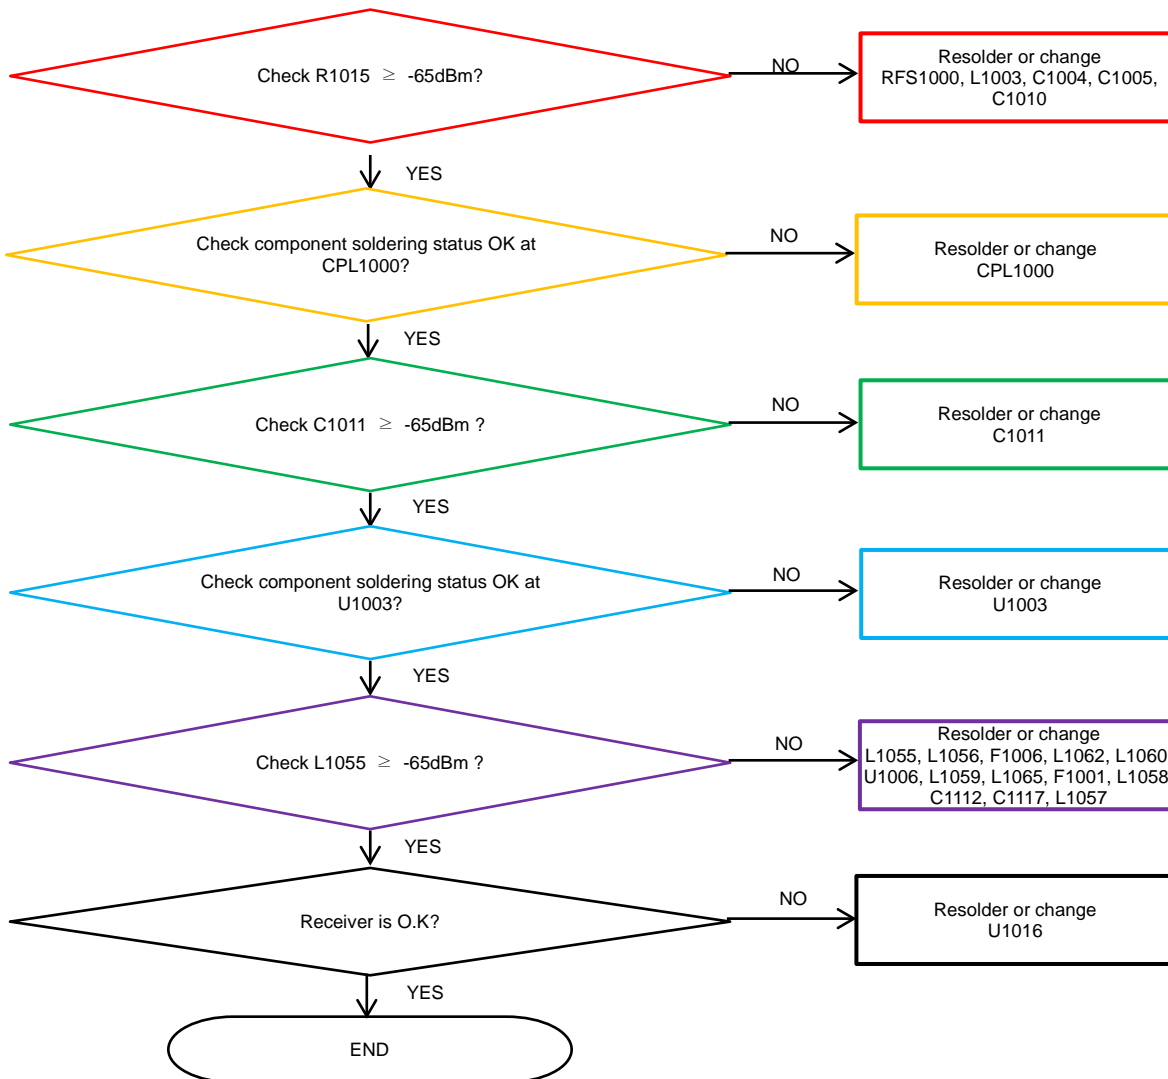

8. Level 3 Repair

8-4-21. LTE, WCDMA B5 / GSM850 RX

8. Level 3 Repair

8-4-22. LTE, WCDMA B8 / EGSM RX

8. Level 3 Repair

8-4-23. LTE B20 RX [SM-J410F]

8. Level 3 Repair

8-4-24. LTE B7 RX

8. Level 3 Repair

8-4-25. LTE B38_41 RX

8. Level 3 Repair

8-4-26. LTE B40 RX

8. Level 3 Repair

8-4-27. GSM 850 / GSM900 TX [SM-J410F]

8. Level 3 Repair

8-4-28. GSM1800/ GSM1900 TX