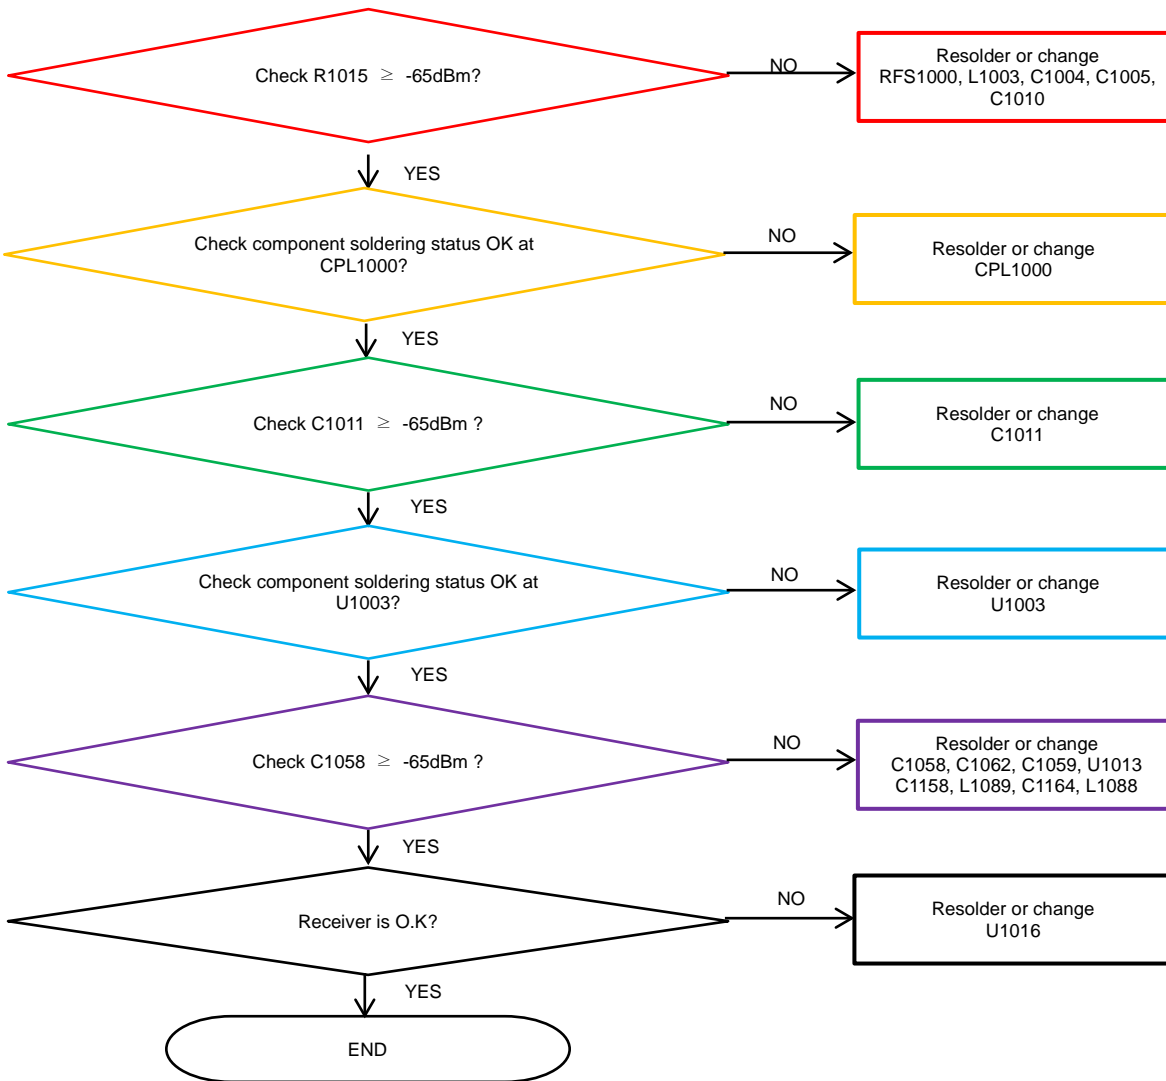

8. Level 3 Repair

8-4-33. LTE, WCDMA B8 TX

8. Level 3 Repair

8-4-34. LTE B20 TX

8. Level 3 Repair

8-4-35. LTE B7 TX [SM-J410F, SM-J410G]

8. Level 3 Repair

8-4-36. LTE B38, 41 TX [SM-J410F, SM-J410G]

8. Level 3 Repair

8-4-37. LTE B40 TX [SM-J410F, SM-J410G]

8. Level 3 Repair

8-4-38. LTE B1, WCDMA B1 Rx [SM-J410G]

8. Level 3 Repair

8-4-39. WCDMA B4, LTE B4, B66 Rx [SM-J410G]

8. Level 3 Repair

8-4-40. LTE B20 RX [SM-J410G]

8. Level 3 Repair

8-4-41. LTE B28 RX [SM-J410G]

8. Level 3 Repair

8-4-42. LTE B12, 17 RX [SM-J410G]

8. Level 3 Repair

8-4-43. LTE B13 RX [SM-J410G]

8. Level 3 Repair

8-4-44. GSM 850 / GSM900 TX [SM-J410G]