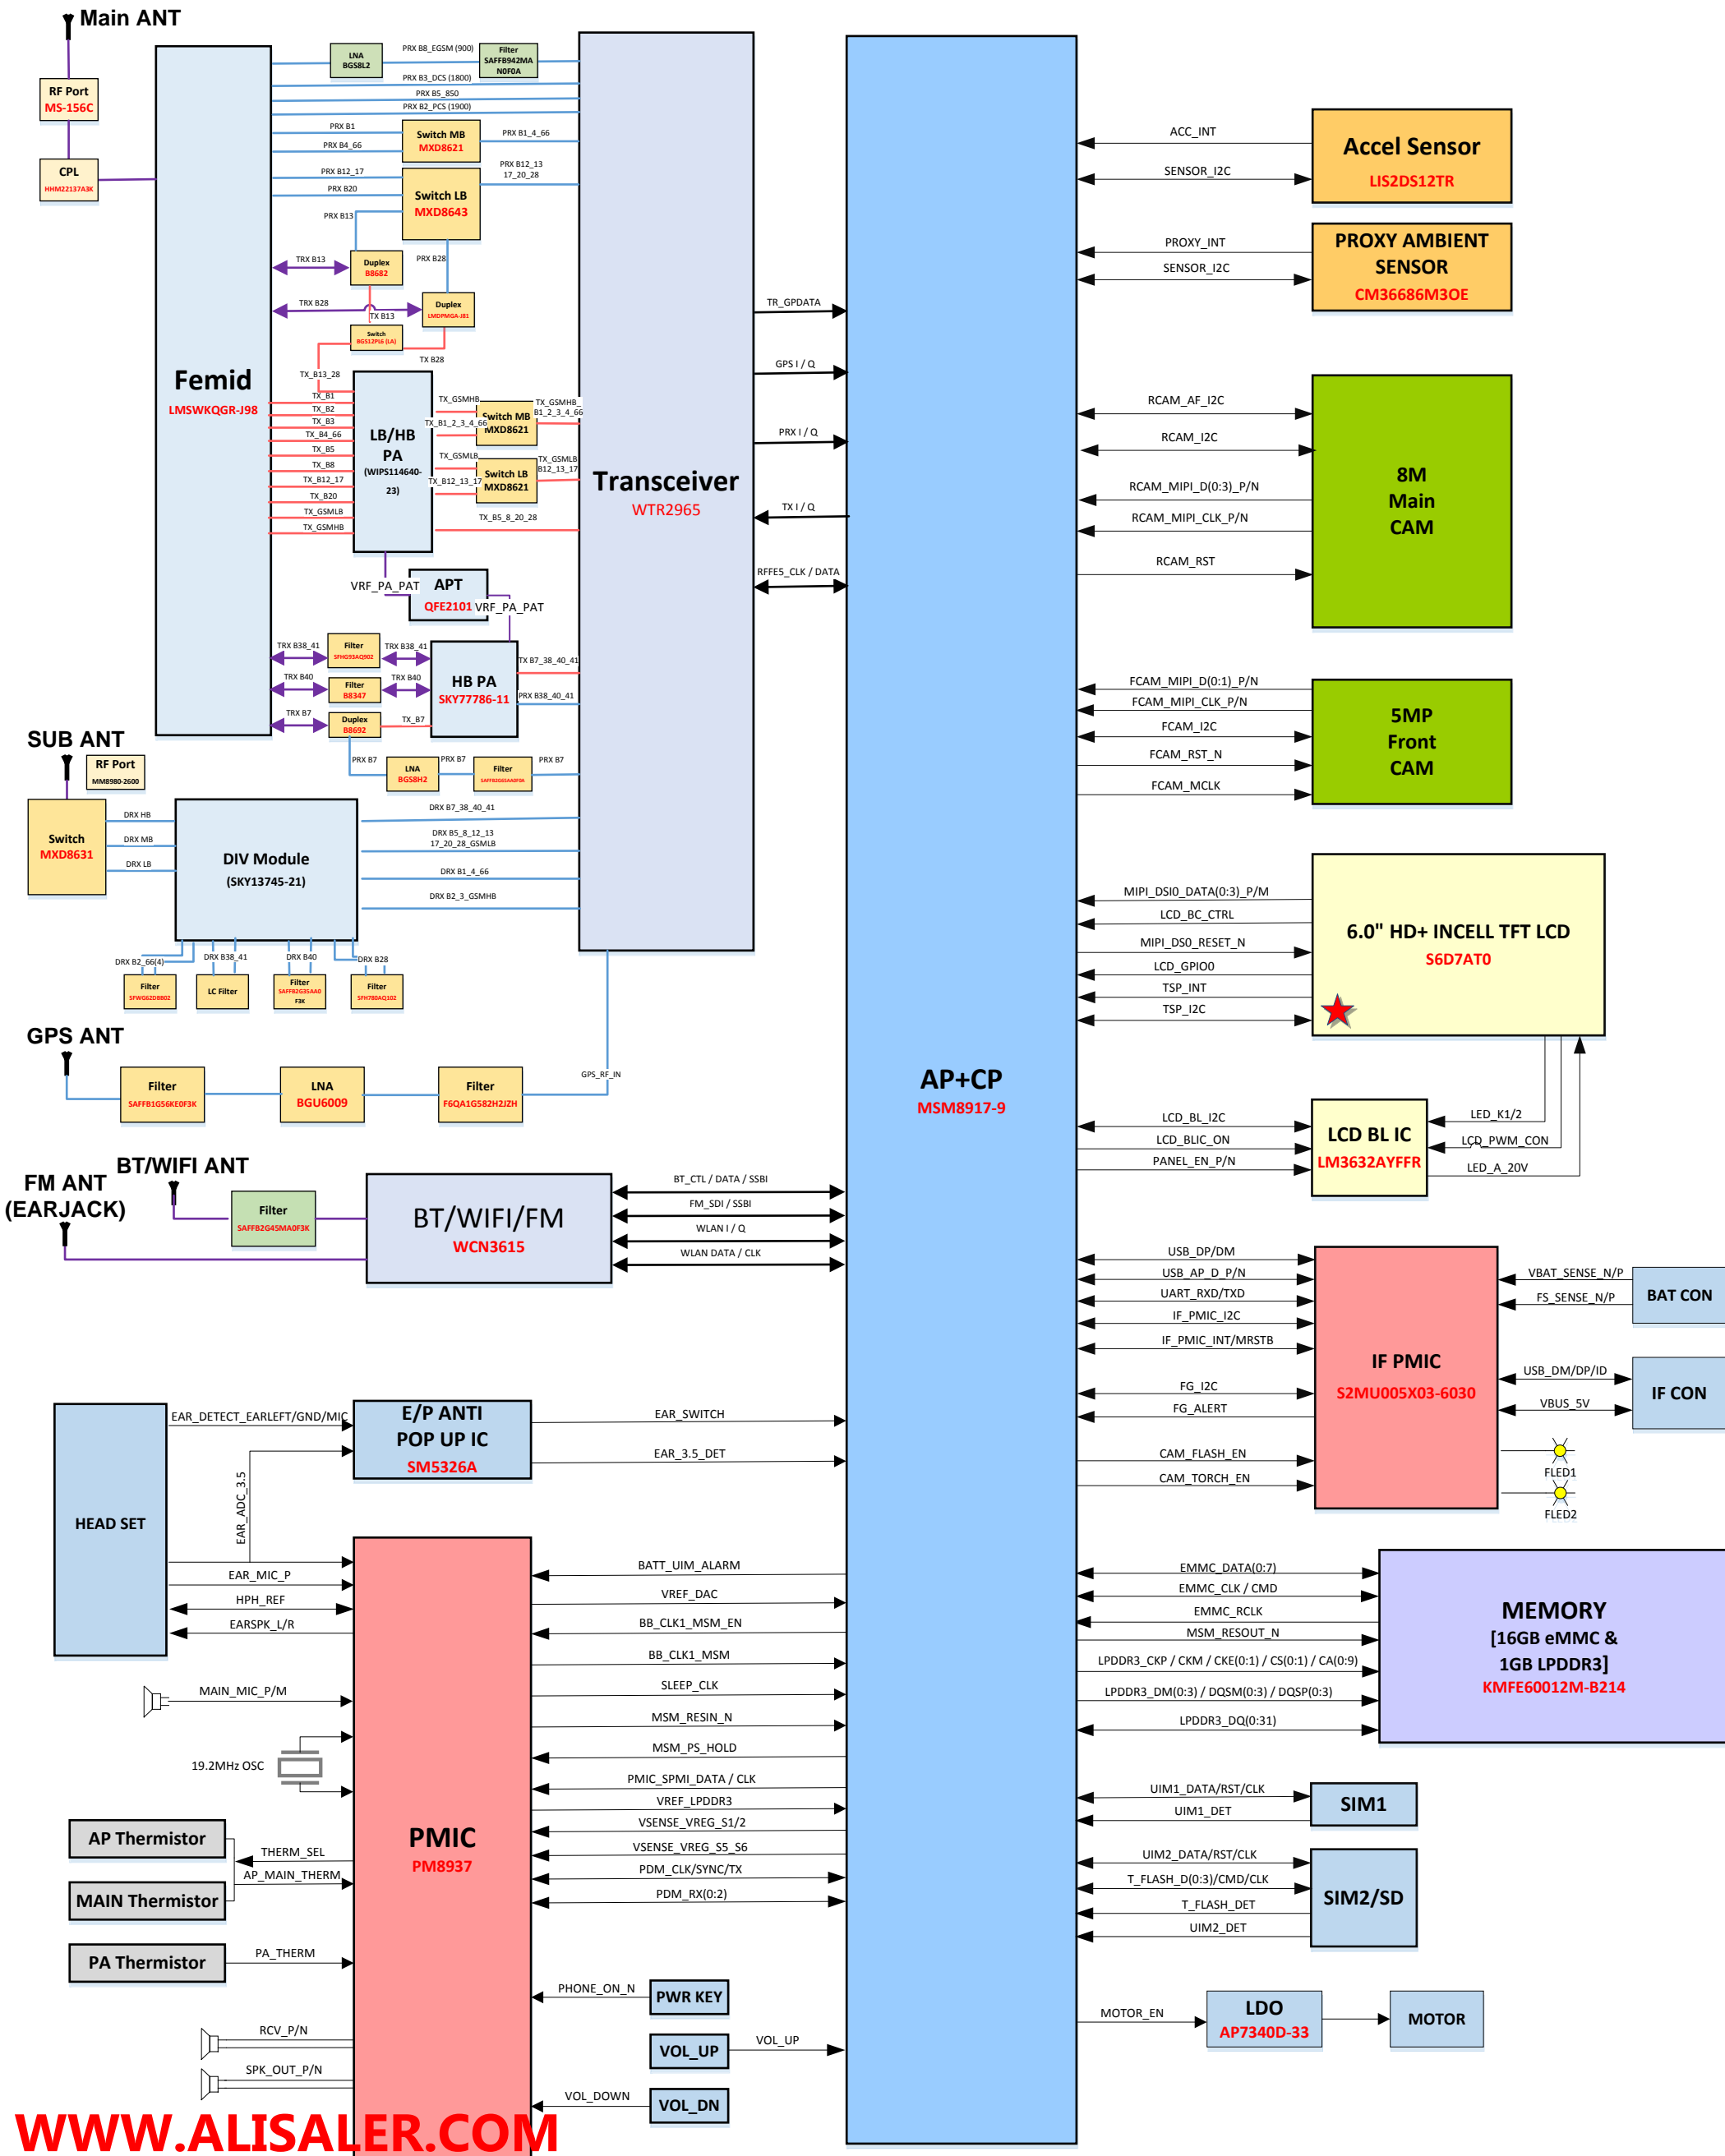

8. Level 3 Repair

8-1. Components Layout

8. Level 3 Repair

SM-J410x Block Diagram

AliFixit.COM

WWW.ALISA

AliFixit.COM

SM - J410F

WWW.ALISA

WWW.ALIFIXIT.COM

WWW.ALISAL

WWW.ALIFIXIT.COM

SM - J410G

WWW.ALISALI.COM

8. Level 3 Repair

8-3. Flow chart of Troubleshooting.

Oscilloscope

Digital Multimeter

Power Supply

+ driver, ESD Safe Tweezer

8960 & Spectrum Analyzer

Soldering iron

8. Level 3 Repair

8-4-1. Power On

8. Level 3 Repair

8-4-2. Initial

8. Level 3 Repair

8-4-3. No Service

8. Level 3 Repair

8-4-4. SIM Part

8. Level 3 Repair

8-4-5. T-Flash Part