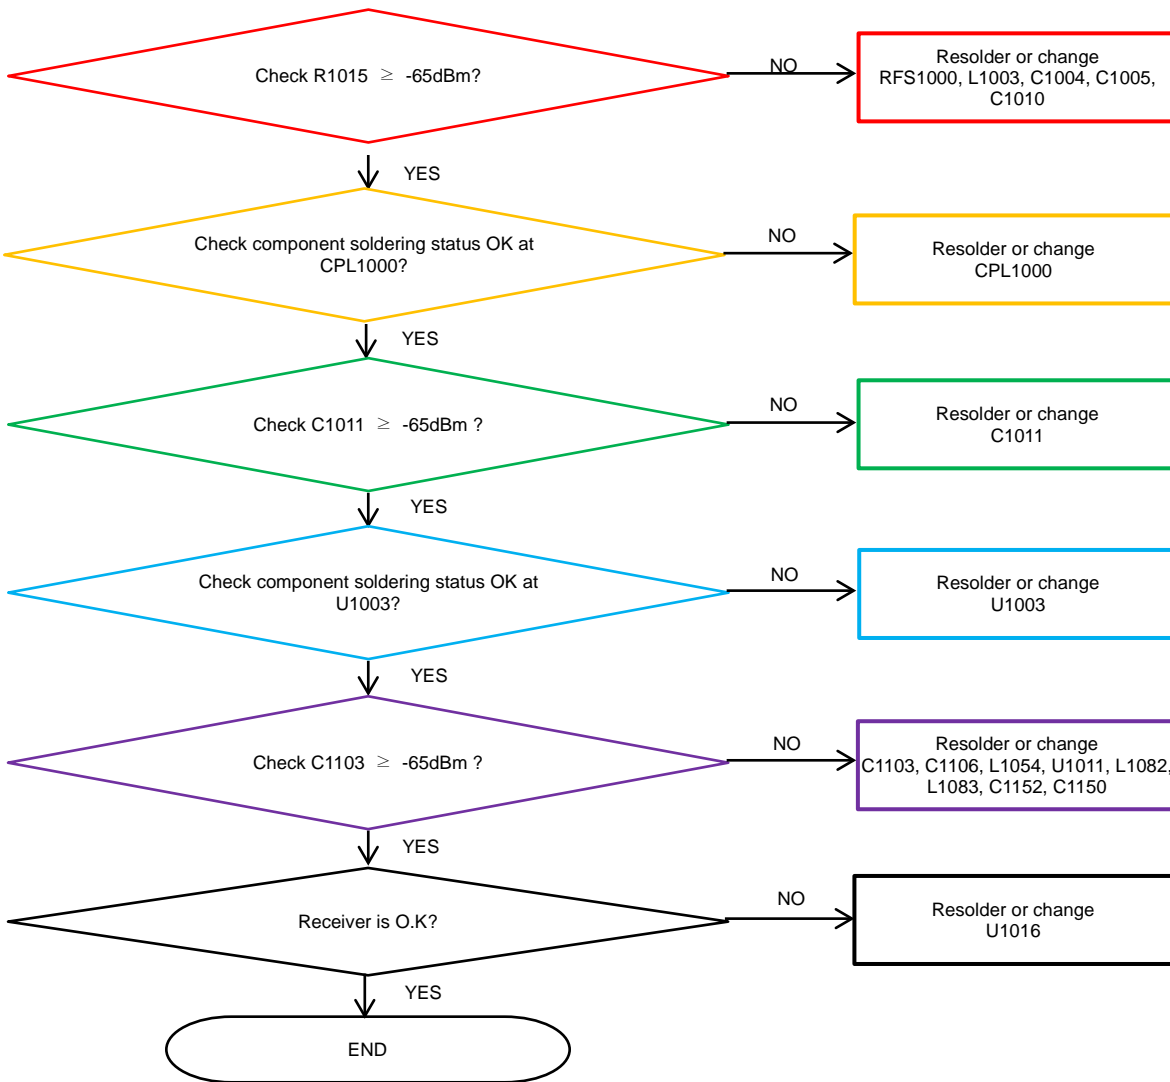

8. Level 3 Repair

8-4-33. LTE, WCDMA B8 TX

8. Level 3 Repair

8-4-34. LTE B20 TX

8. Level 3 Repair

8-4-35. LTE B7 TX [SM-J410F, SM-J410G]

8. Level 3 Repair

8-4-36. LTE B38, 41 TX [SM-J410F, SM-J410G]

8. Level 3 Repair

8-4-37. LTE B40 TX [SM-J410F, SM-J410G]

8. Level 3 Repair

8-4-38. LTE B1, WCDMA B1 Rx [SM-J410G]

8. Level 3 Repair

8-4-39. WCDMA B4, LTE B4, B66 Rx [SM-J410G]

8. Level 3 Repair

8-4-40. LTE B20 RX [SM-J410G]

8. Level 3 Repair

8-4-41. LTE B28 RX [SM-J410G]

8. Level 3 Repair

8-4-42. LTE B12, 17 RX [SM-J410G]

8. Level 3 Repair

8-4-43. LTE B13 RX [SM-J410G]

8. Level 3 Repair

8-4-44. GSM 850 / GSM900 TX [SM-J410G]