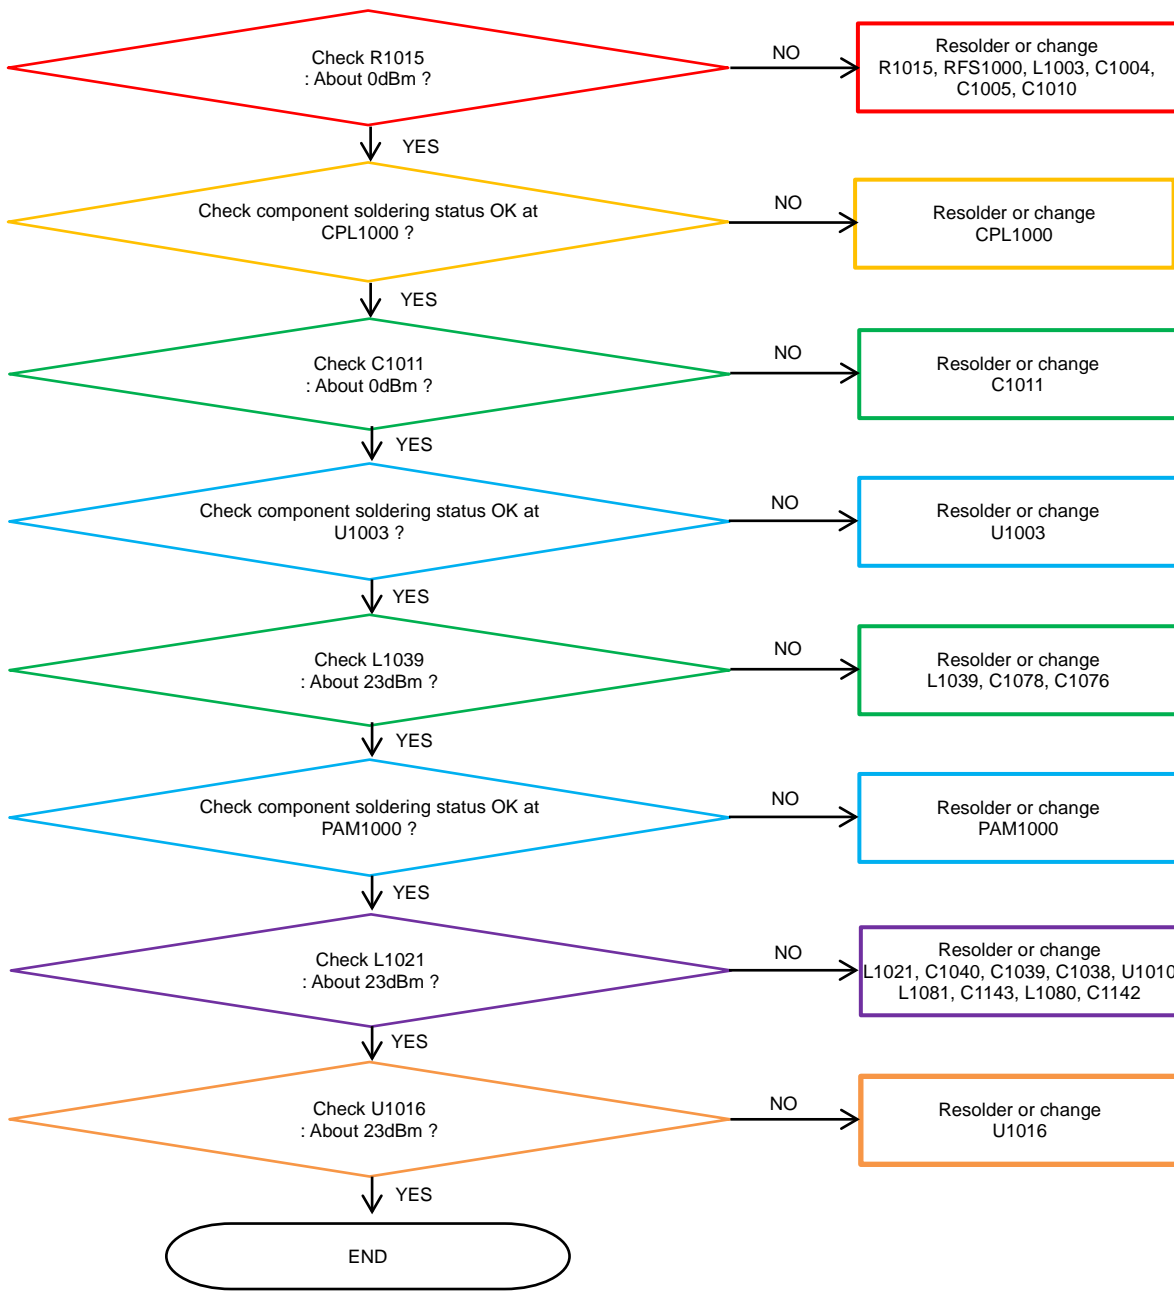

8. Level 3 Repair

8-4-37. LTE B40 TX [SM-J410F, SM-J410G]

8. Level 3 Repair

8-4-38. LTE B1, WCDMA B1 Rx [SM-J410G]

8. Level 3 Repair

8-4-39. WCDMA B4, LTE B4, B66 Rx [SM-J410G]

8. Level 3 Repair

8-4-40. LTE B20 RX [SM-J410G]

8. Level 3 Repair

8-4-41. LTE B28 RX [SM-J410G]

8. Level 3 Repair

8-4-42. LTE B12, 17 RX [SM-J410G]

8. Level 3 Repair

8-4-43. LTE B13 RX [SM-J410G]

8. Level 3 Repair

8-4-44. GSM 850 / GSM900 TX [SM-J410G]

8. Level 3 Repair

8-4-45. WCDMA B4, LTE B4, B66 TX [SM-J410G]

8. Level 3 Repair

8-4-46. LTE B12, B17 TX [SM-J410G]

8. Level 3 Repair

8-4-47. LTE B13 TX [SM-J410G]

8. Level 3 Repair

8-4-48. LTE B28 TX [SM-J410G]