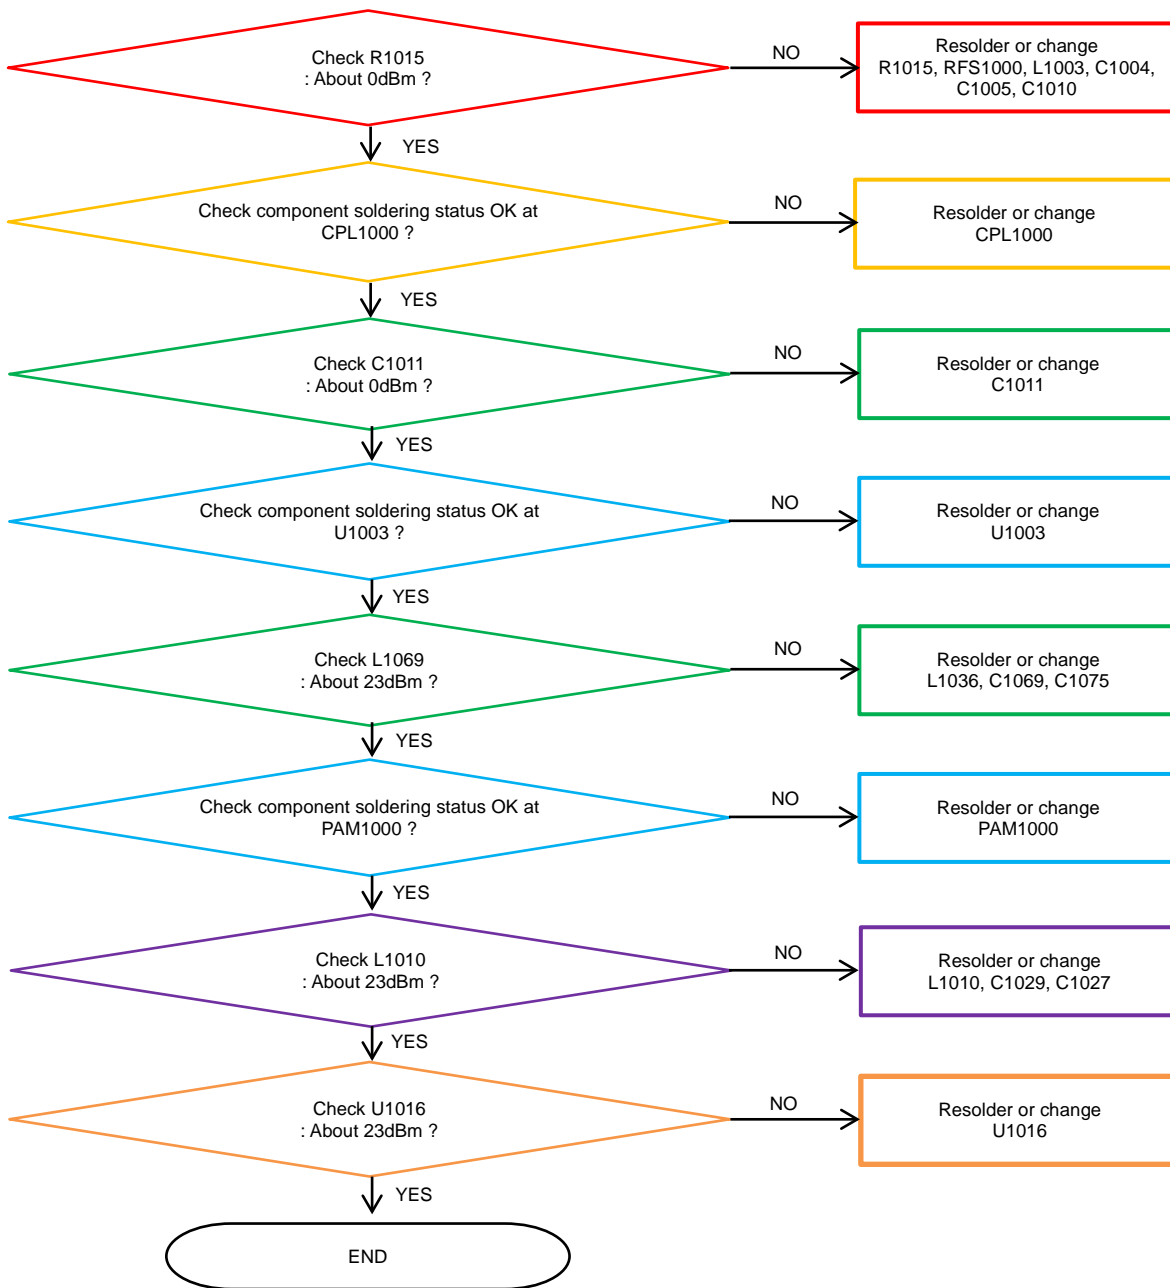

8. Level 3 Repair

8-4-25. LTE B38_41 RX

8. Level 3 Repair

8-4-26. LTE B40 RX

8. Level 3 Repair

8-4-27. GSM 850 / GSM900 TX [SM-J410F]

8. Level 3 Repair

8-4-28. GSM1800/ GSM1900 TX

8. Level 3 Repair

8-4-29. LTE, WCDMA B1 TX

8. Level 3 Repair

8-4-30. LTE, WCDMA B2 TX

8. Level 3 Repair

8-4-31. LTE B3 TX

8. Level 3 Repair

8-4-32. LTE, WCDMA B5 TX

8. Level 3 Repair

8-4-33. LTE, WCDMA B8 TX

8. Level 3 Repair

8-4-34. LTE B20 TX

8. Level 3 Repair

8-4-35. LTE B7 TX [SM-J410F, SM-J410G]

8. Level 3 Repair

8-4-36. LTE B38, 41 TX [SM-J410F, SM-J410G]