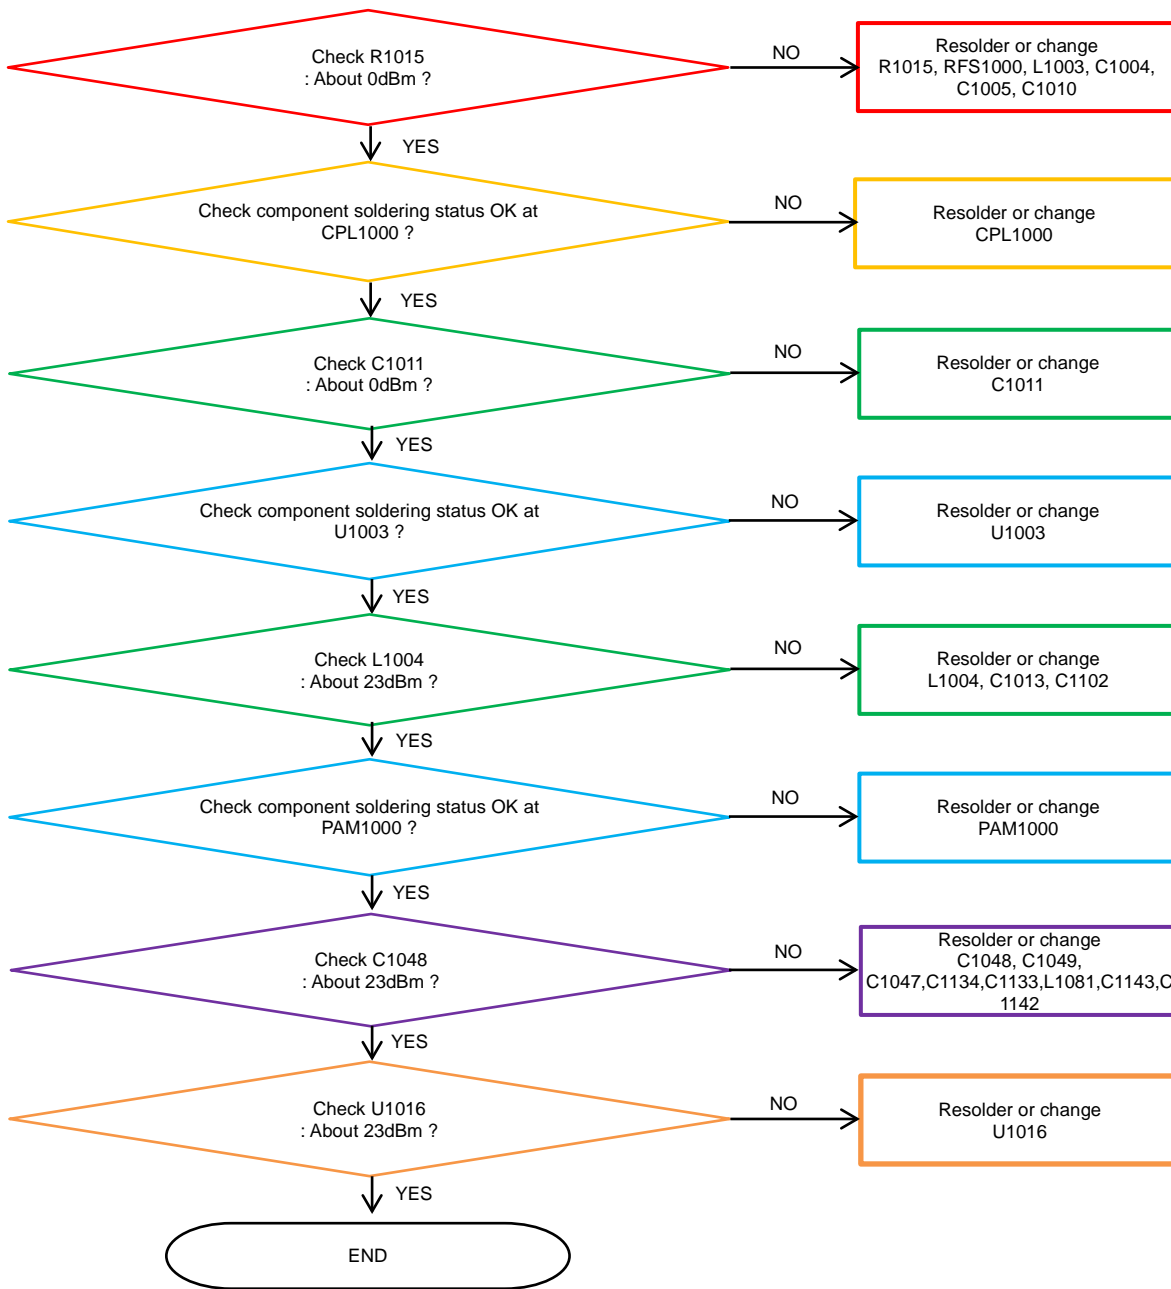

8. Level 3 Repair

8-4-21. LTE, WCDMA B5 / GSM850 RX

8. Level 3 Repair

8-4-22. LTE, WCDMA B8 / EGSM RX

8. Level 3 Repair

8-4-23. LTE B20 RX [SM-J410F]

8. Level 3 Repair

8-4-24. LTE B7 RX

8. Level 3 Repair

8-4-25. LTE B38_41 RX

8. Level 3 Repair

8-4-26. LTE B40 RX

8. Level 3 Repair

8-4-27. GSM 850 / GSM900 TX [SM-J410F]

8. Level 3 Repair

8-4-28. GSM1800/ GSM1900 TX

8. Level 3 Repair

8-4-29. LTE, WCDMA B1 TX

8. Level 3 Repair

8-4-30. LTE, WCDMA B2 TX

8. Level 3 Repair

8-4-31. LTE B3 TX

8. Level 3 Repair

8-4-32. LTE, WCDMA B5 TX