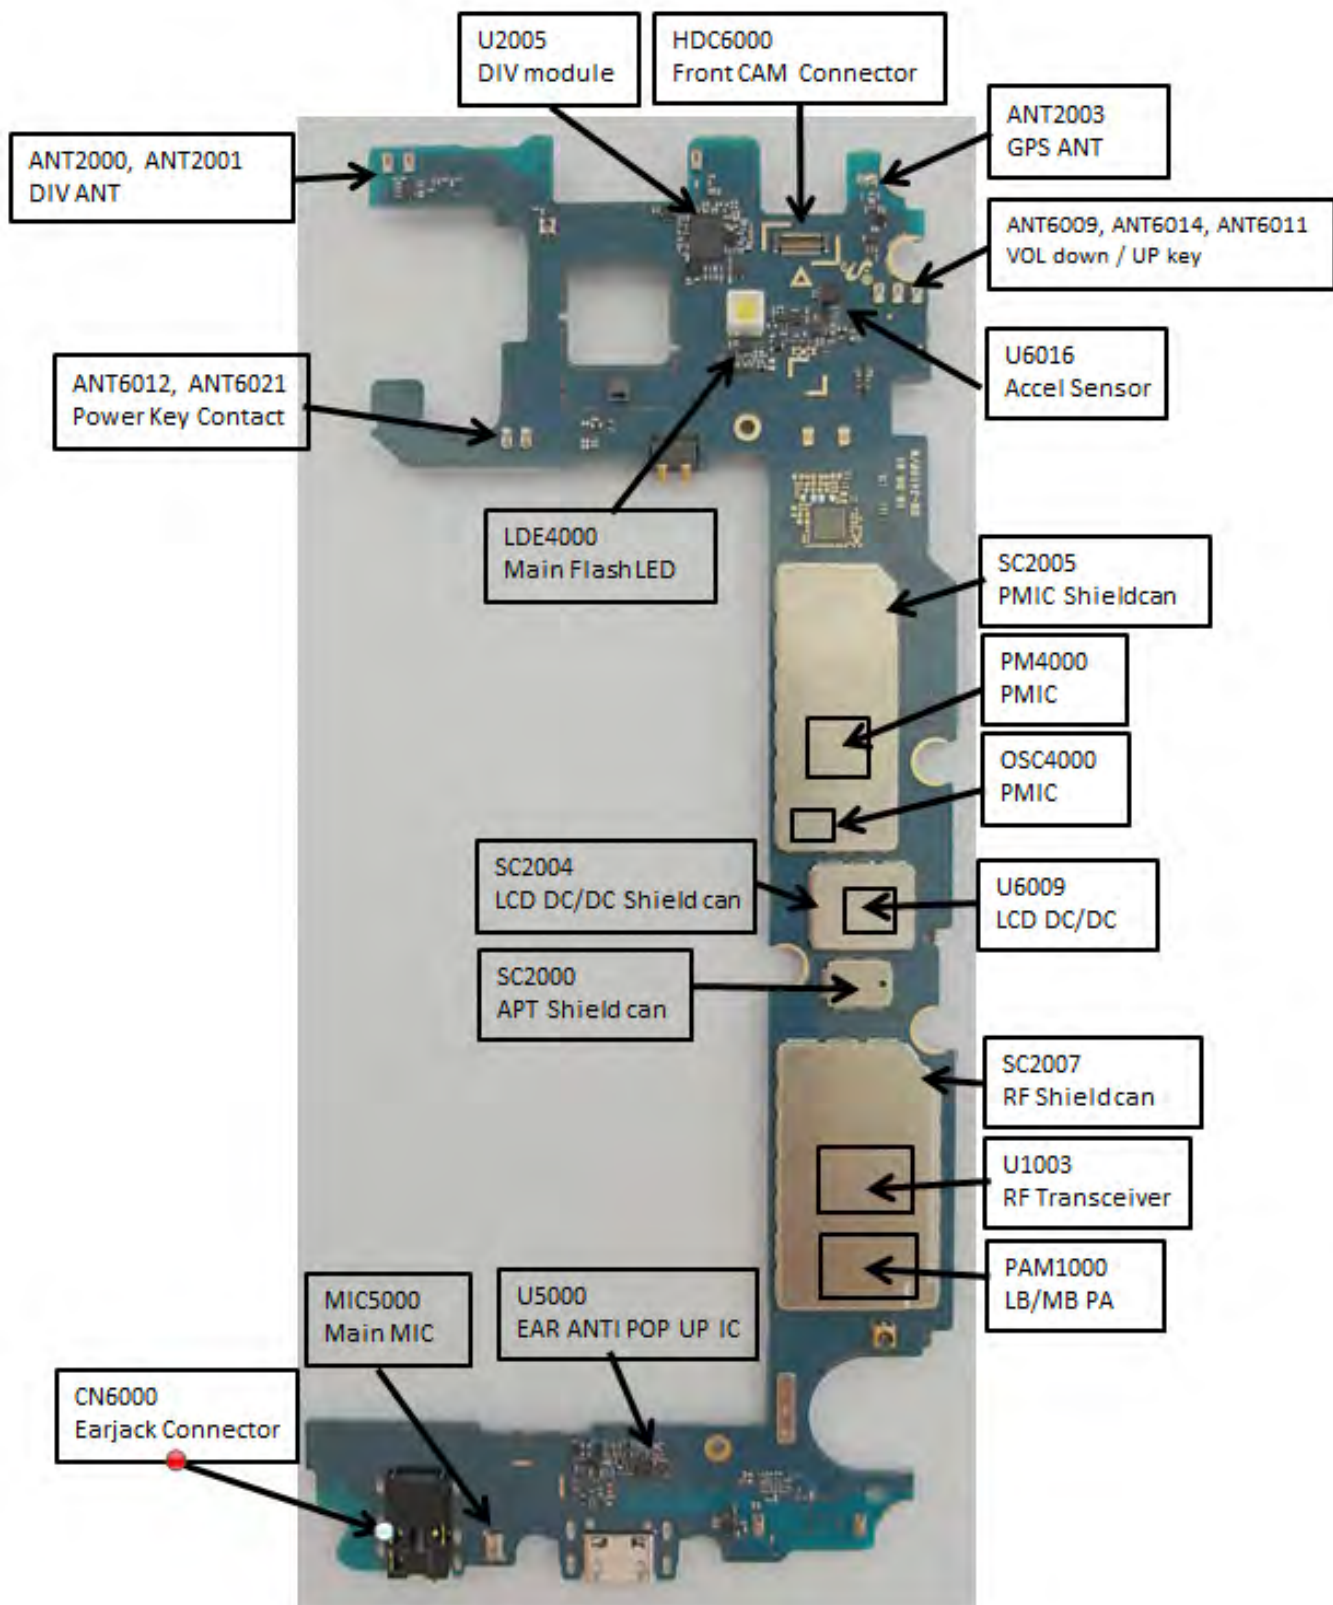

8. Level 3 Repair

8-1. Components Layout

8. Level 3 Repair

SM-J410x Block Diagram

AliFixit.COM

WWW.ALISA

AliFixit.COM

SM - J410F

WWW.ALISA

WWW.ALIFIXIT.COM

WWW.ALISAL

WWW.ALIFIXIT.COM

SM - J410G

WWW.ALISALI.COM

8. Level 3 Repair

8-3. Flow chart of Troubleshooting.

Oscilloscope

Digital Multimeter

Power Supply

+ driver, ESD Safe Tweezer

8960 & Spectrum Analyzer

Soldering iron

8. Level 3 Repair

8-4-1. Power On