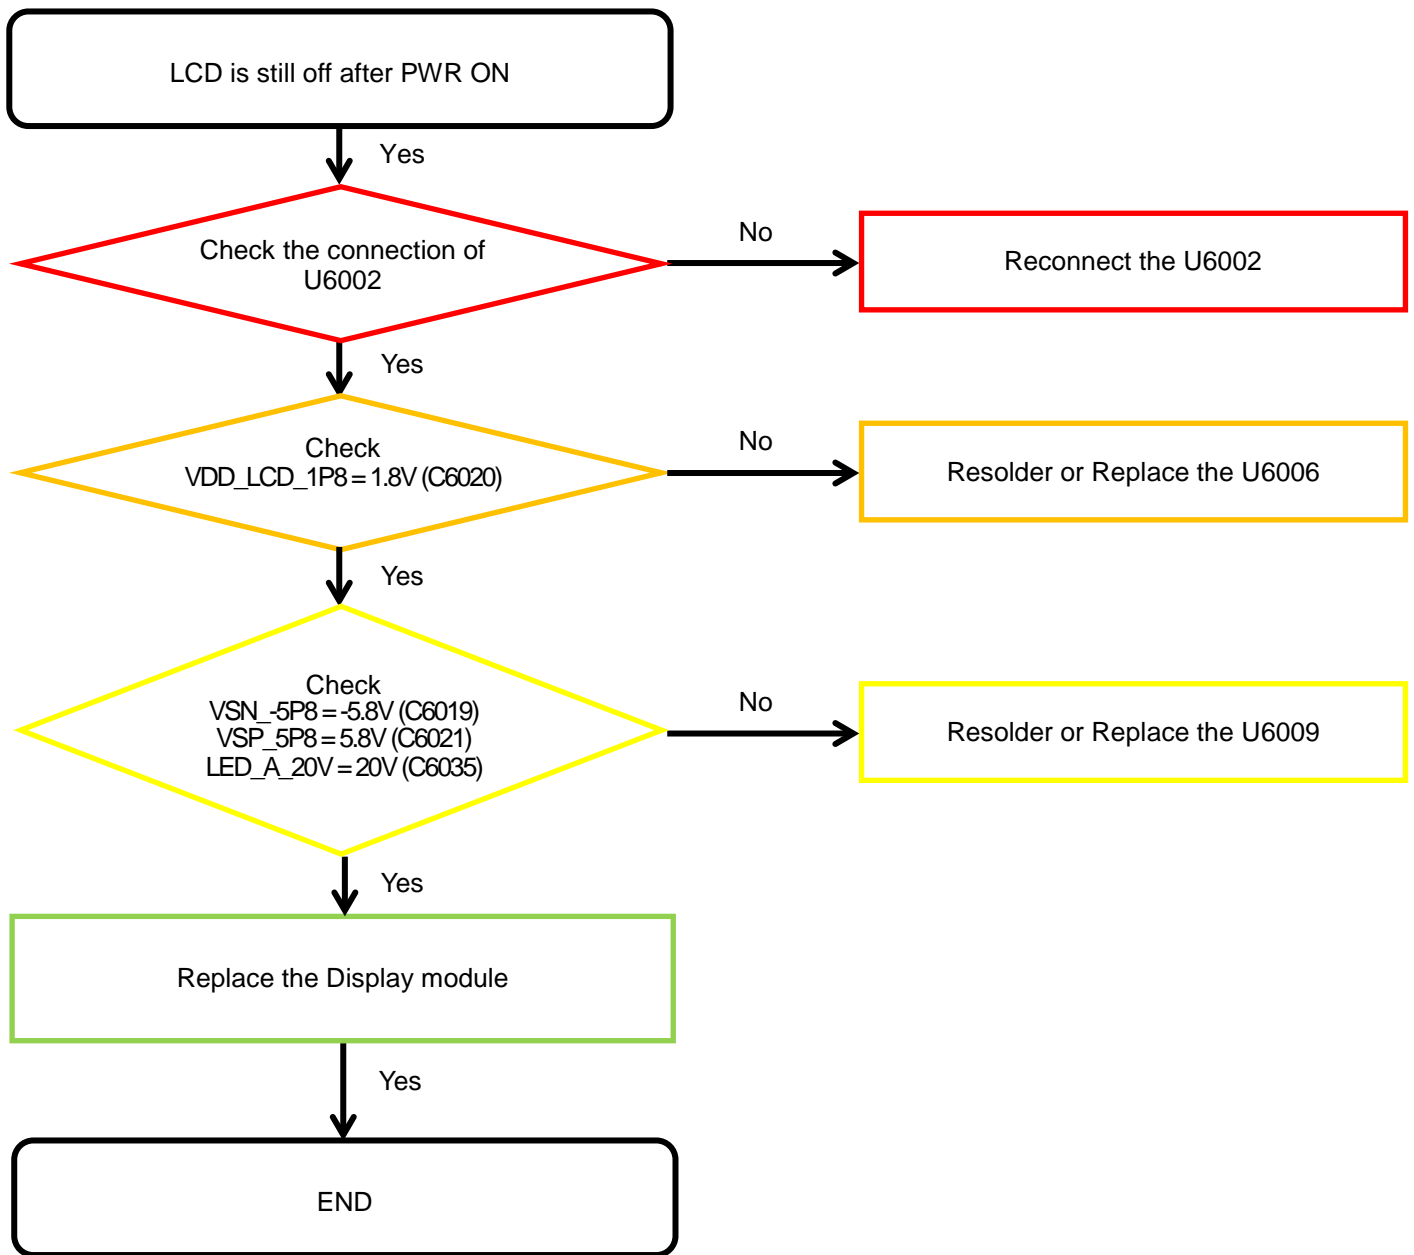

8. Level 3 Repair

8-4-9. Speaker Part

8. Level 3 Repair

8-4-10. Receiver Part

8. Level 3 Repair

8-4-11. Display

8. Level 3 Repair

8-4-12. 13M AF Rear CAMERA