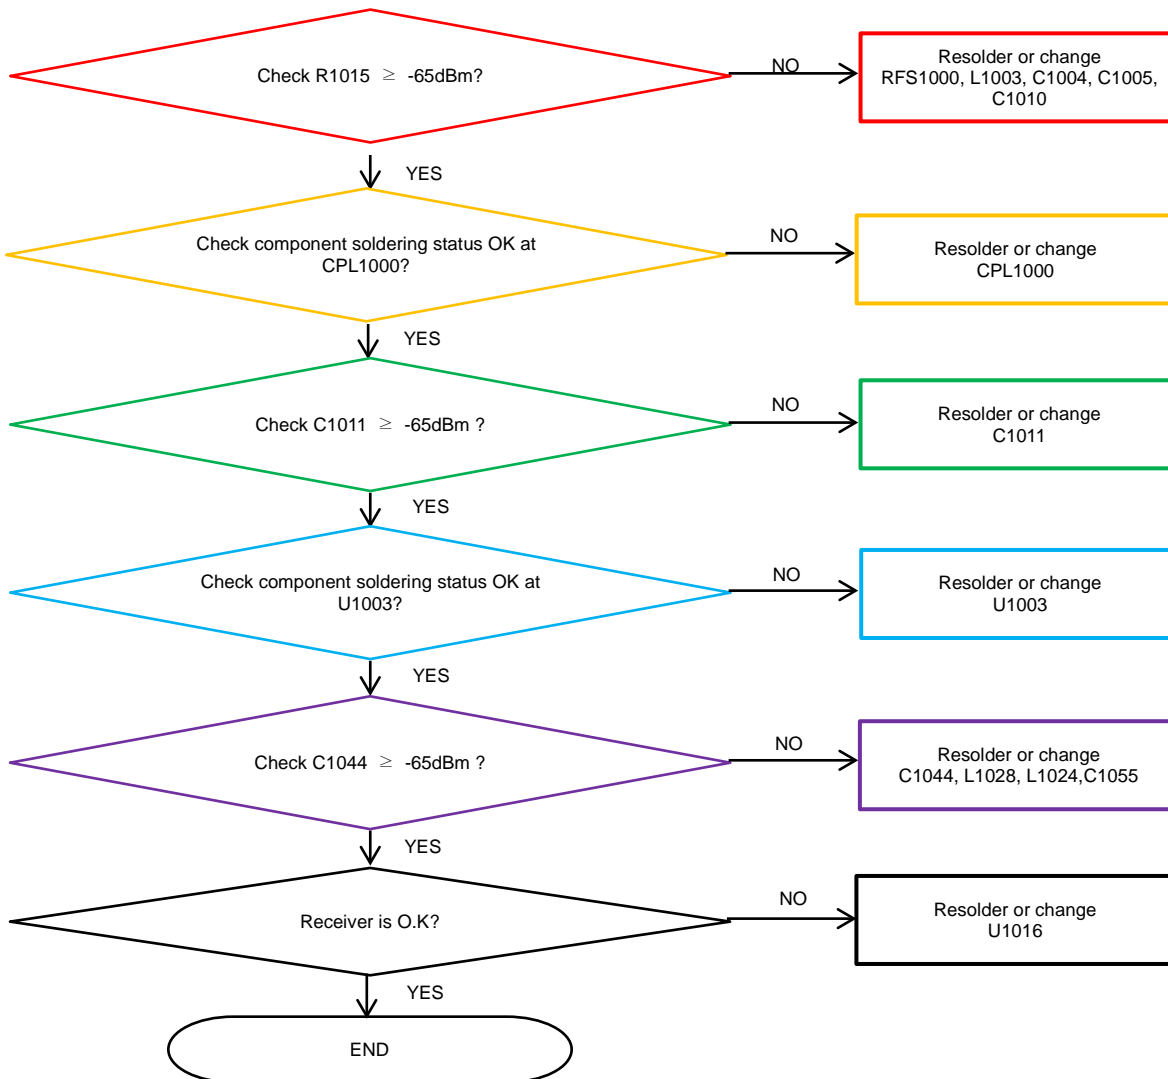

8. Level 3 Repair

8-4-17. GPS

8. Level 3 Repair

8-4-18. LTE B1, WCDMA B1 Rx [SM-J410F]

8. Level 3 Repair

8-4-19. LTE, WCDMA B2 / PCS RX

8. Level 3 Repair

8-4-20. LTE B3 / DCS RX

8. Level 3 Repair

8-4-21. LTE, WCDMA B5 / GSM850 RX

8. Level 3 Repair

8-4-22. LTE, WCDMA B8 / EGSM RX

8. Level 3 Repair

8-4-23. LTE B20 RX [SM-J410F]

8. Level 3 Repair

8-4-24. LTE B7 RX