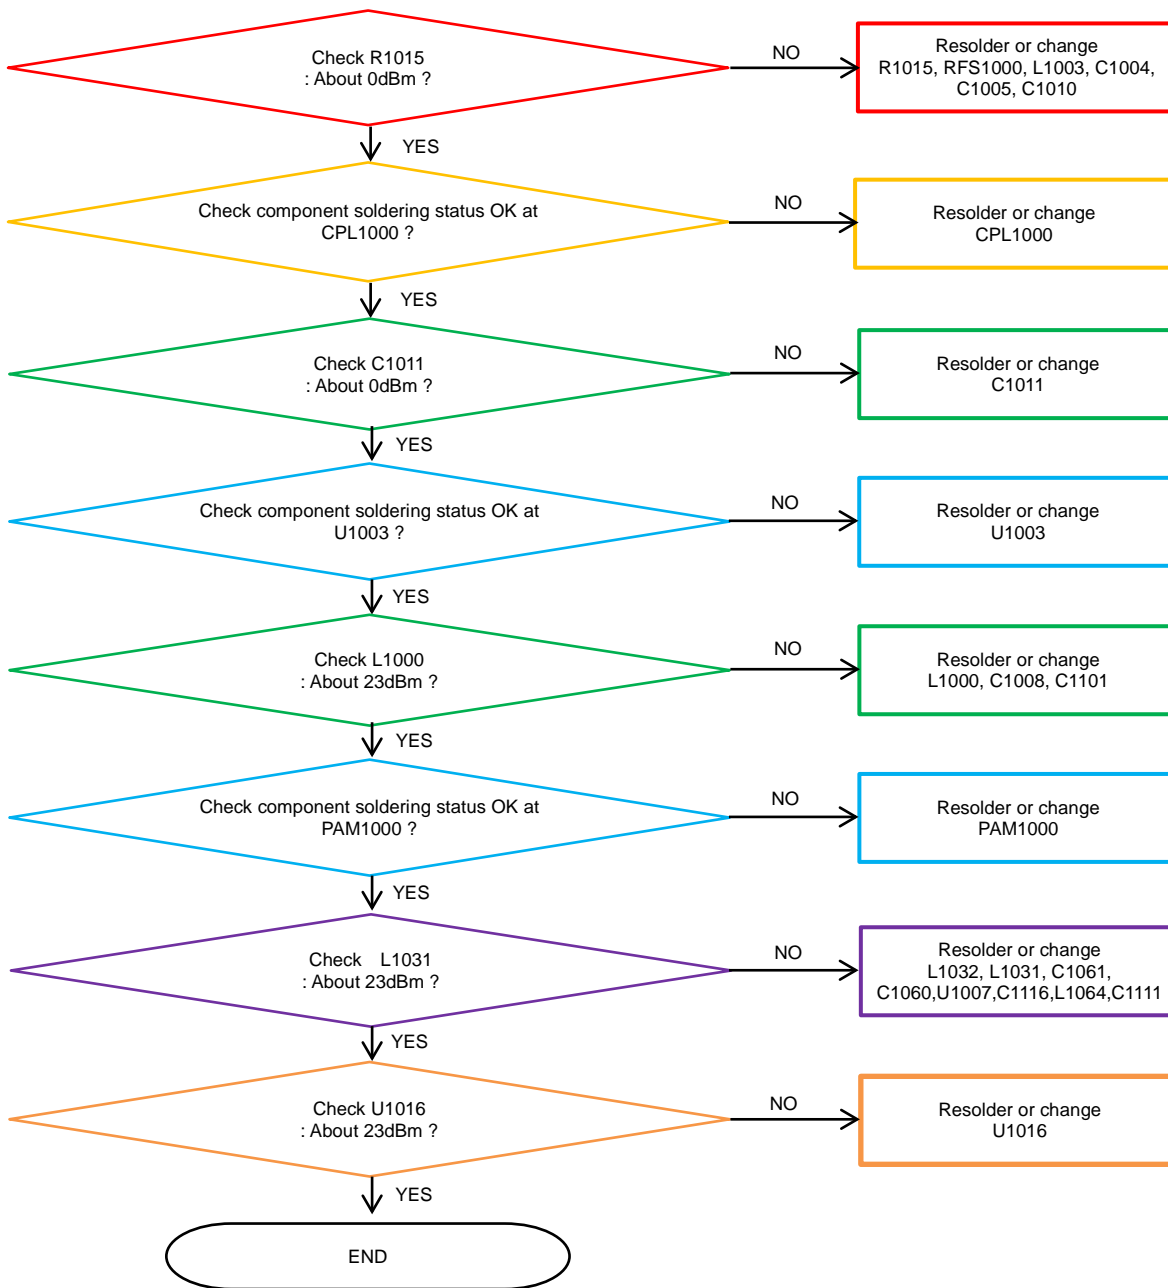

8. Level 3 Repair

8-4-21. LTE, WCDMA B5 / GSM850 RX

8. Level 3 Repair

8-4-22. LTE, WCDMA B8 / EGSM RX

8. Level 3 Repair

8-4-23. LTE B20 RX [SM-J410F]

8. Level 3 Repair

8-4-24. LTE B7 RX

8. Level 3 Repair

8-4-25. LTE B38_41 RX

8. Level 3 Repair

8-4-26. LTE B40 RX

8. Level 3 Repair

8-4-27. GSM 850 / GSM900 TX [SM-J410F]

8. Level 3 Repair

8-4-28. GSM1800/ GSM1900 TX

8. Level 3 Repair

8-4-29. LTE, WCDMA B1 TX

8. Level 3 Repair

8-4-30. LTE, WCDMA B2 TX

8. Level 3 Repair

8-4-31. LTE B3 TX

8. Level 3 Repair

8-4-32. LTE, WCDMA B5 TX