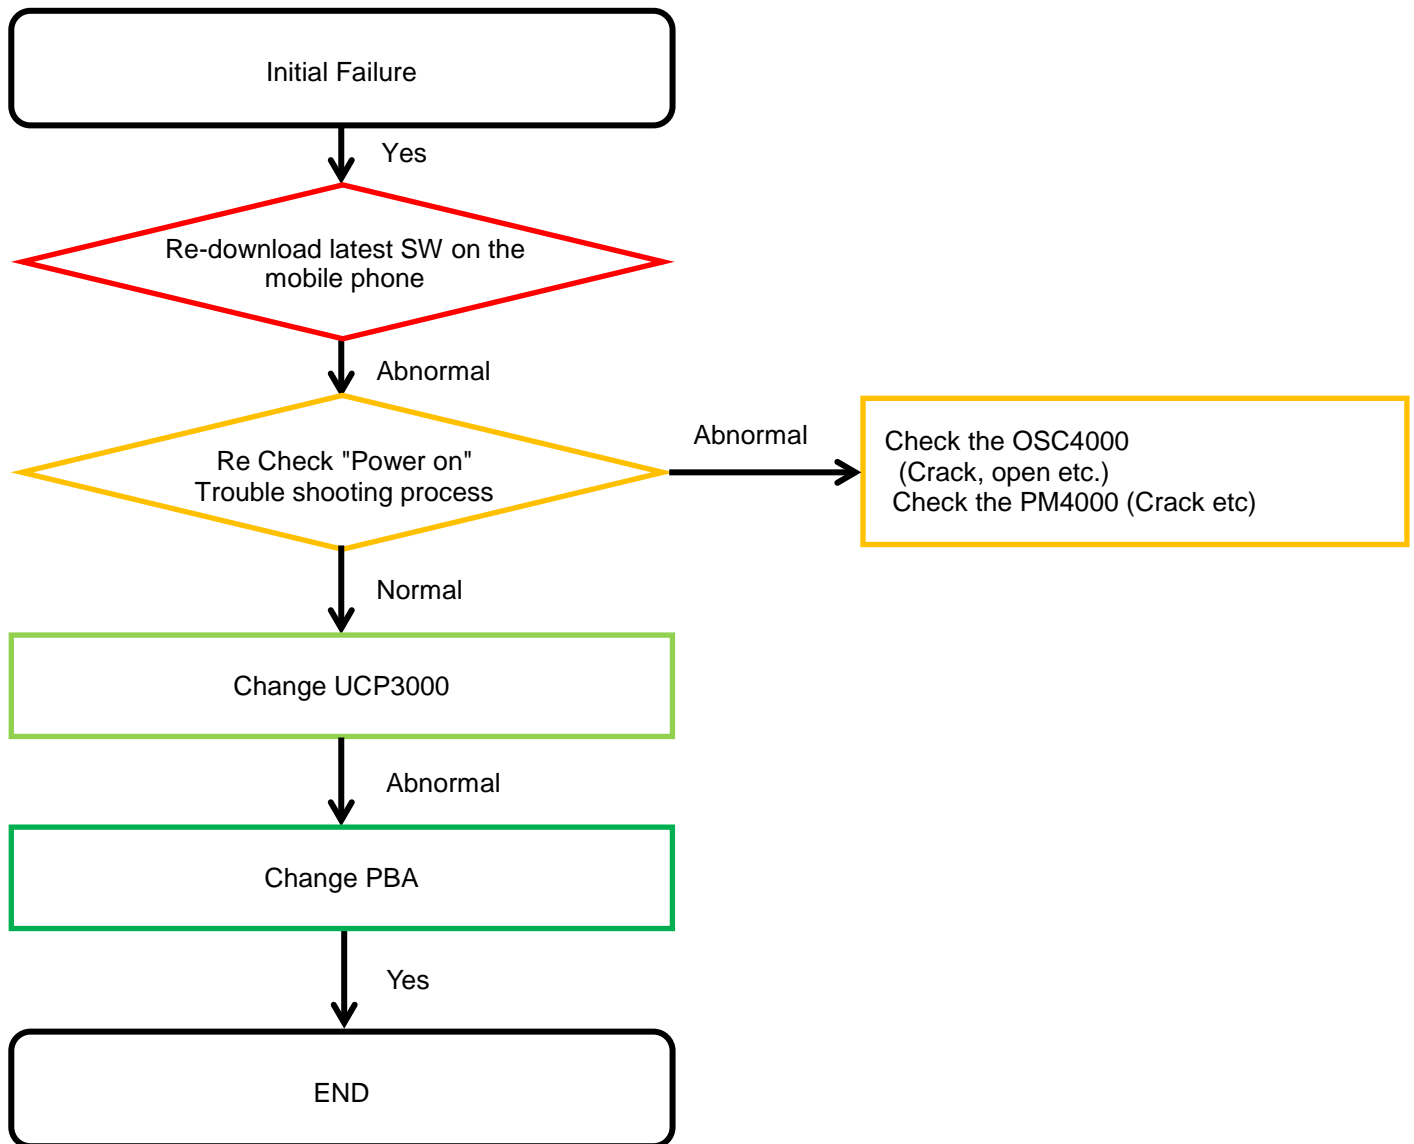

Oscilloscope

Digital Multimeter

Power Supply

+ driver, ESD Safe Tweezer

8960 & Spectrum Analyzer

Soldering iron

8. Level 3 Repair

8-4-1. Power On

8. Level 3 Repair

8-4-2. Initial

8. Level 3 Repair

8-4-3. No Service

8. Level 3 Repair

8-4-4. SIM Part

8. Level 3 Repair

8-4-5. T-Flash Part