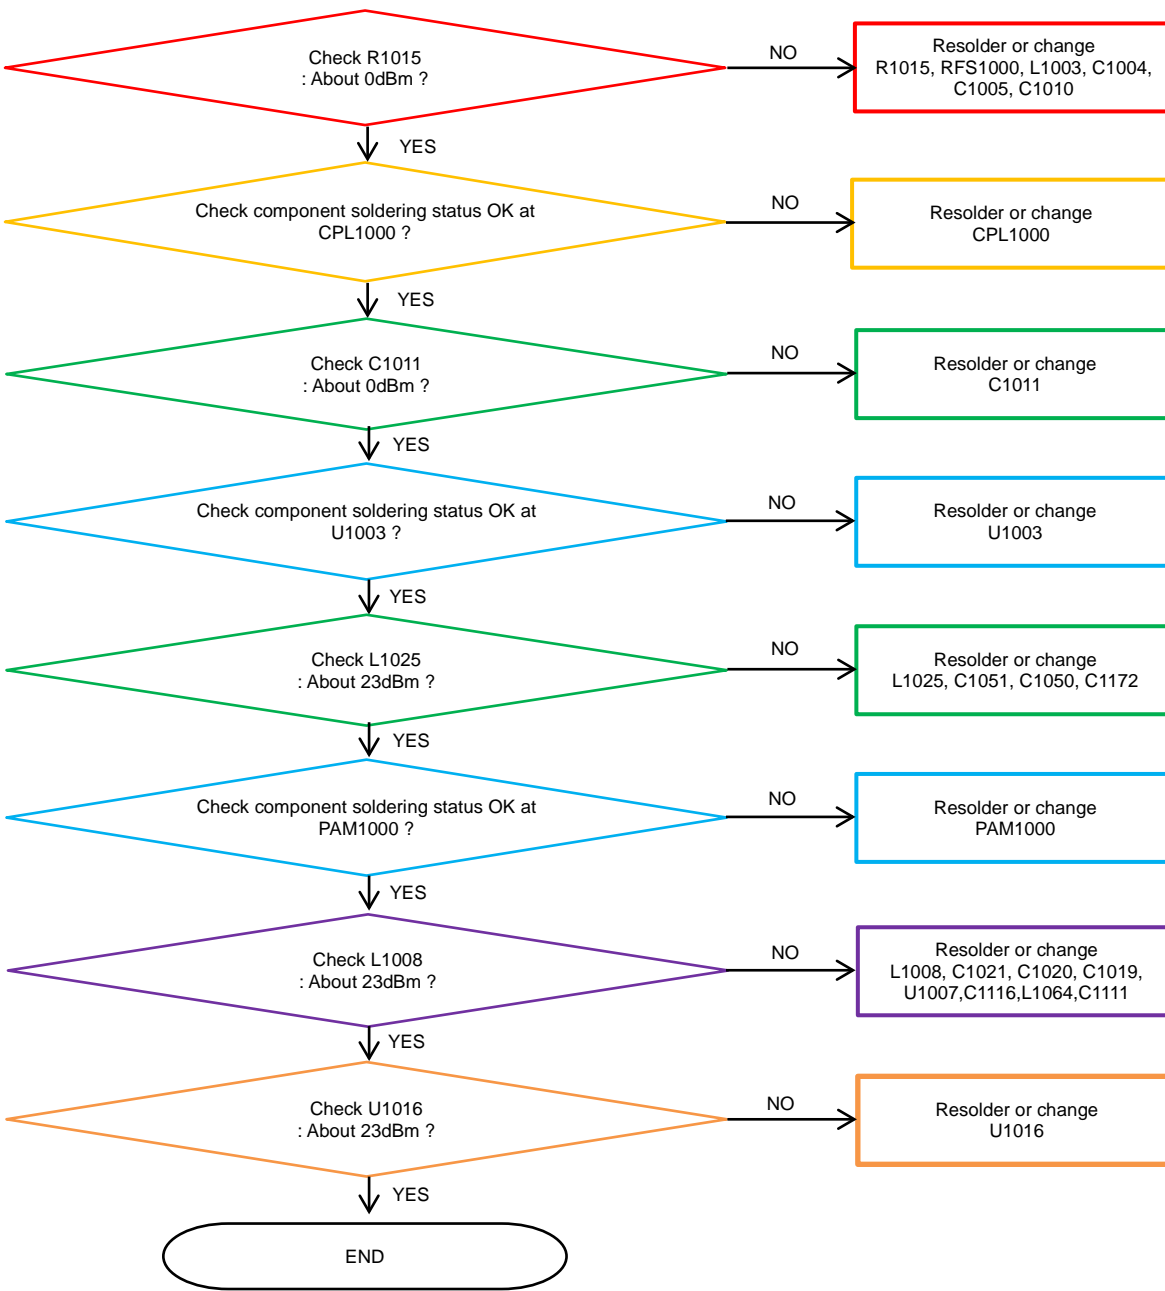

8. Level 3 Repair

8-4-21. LTE, WCDMA B5 / GSM850 RX

8. Level 3 Repair

8-4-22. LTE, WCDMA B8 / EGSM RX

8. Level 3 Repair

8-4-23. LTE B20 RX [SM-J410F]

8. Level 3 Repair

8-4-24. LTE B7 RX

8. Level 3 Repair

8-4-25. LTE B38_41 RX

8. Level 3 Repair

8-4-26. LTE B40 RX

8. Level 3 Repair

8-4-27. GSM 850 / GSM900 TX [SM-J410F]

8. Level 3 Repair

8-4-28. GSM1800/ GSM1900 TX

8. Level 3 Repair

8-4-29. LTE, WCDMA B1 TX

8. Level 3 Repair

8-4-30. LTE, WCDMA B2 TX

8. Level 3 Repair

8-4-31. LTE B3 TX

8. Level 3 Repair

8-4-32. LTE, WCDMA B5 TX