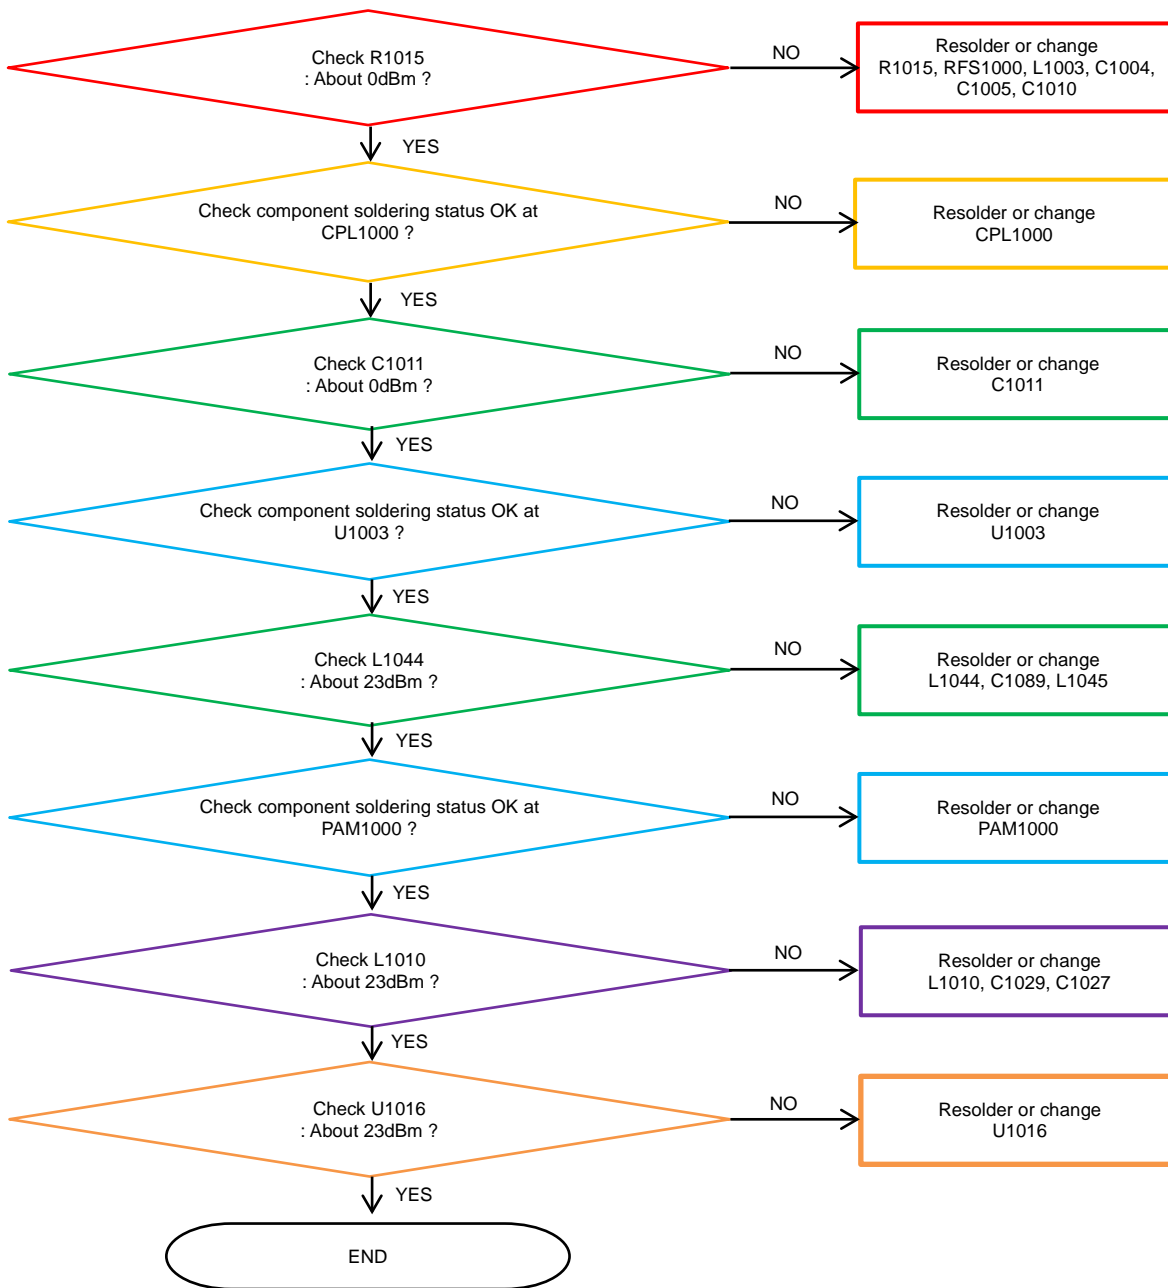

8. Level 3 Repair

8-4-29. LTE, WCDMA B1 TX

8. Level 3 Repair

8-4-30. LTE, WCDMA B2 TX

8. Level 3 Repair

8-4-31. LTE B3 TX

8. Level 3 Repair

8-4-32. LTE, WCDMA B5 TX

8. Level 3 Repair

8-4-33. LTE, WCDMA B8 TX

8. Level 3 Repair

8-4-34. LTE B20 TX

8. Level 3 Repair

8-4-35. LTE B7 TX [SM-J410F, SM-J410G]

8. Level 3 Repair

8-4-36. LTE B38, 41 TX [SM-J410F, SM-J410G]