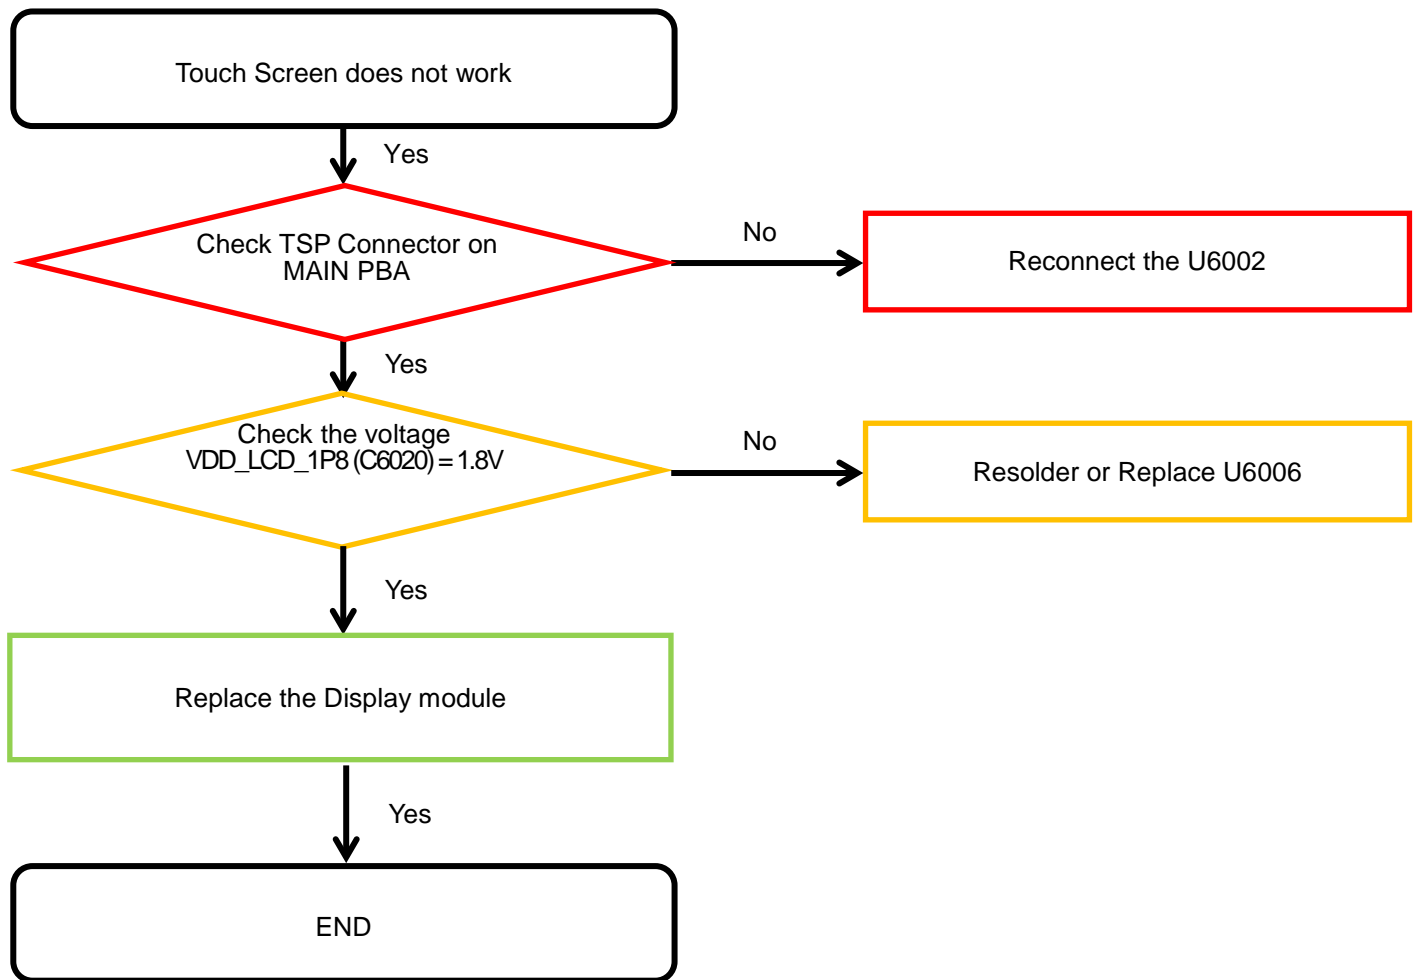

8. Level 3 Repair

8-4-14. TSP