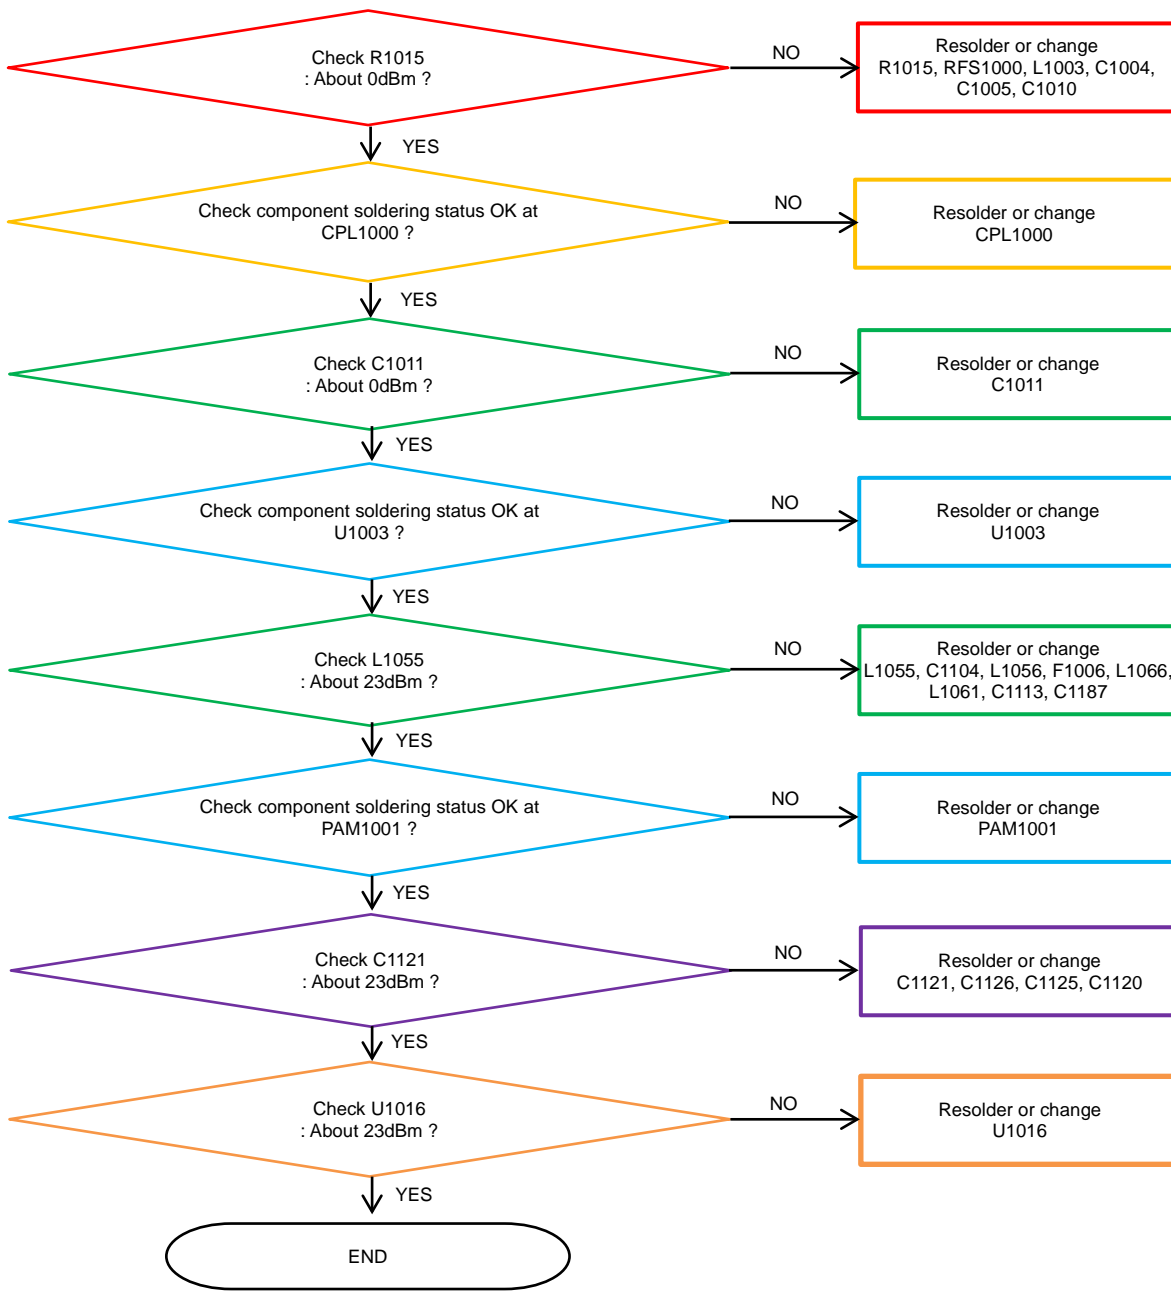

8. Level 3 Repair

8-4-29. LTE, WCDMA B1 TX

8. Level 3 Repair

8-4-30. LTE, WCDMA B2 TX

8. Level 3 Repair

8-4-31. LTE B3 TX

8. Level 3 Repair

8-4-32. LTE, WCDMA B5 TX

8. Level 3 Repair

8-4-33. LTE, WCDMA B8 TX

8. Level 3 Repair

8-4-34. LTE B20 TX

8. Level 3 Repair

8-4-35. LTE B7 TX [SM-J410F, SM-J410G]

8. Level 3 Repair

8-4-36. LTE B38, 41 TX [SM-J410F, SM-J410G]

8. Level 3 Repair

8-4-37. LTE B40 TX [SM-J410F, SM-J410G]

8. Level 3 Repair

8-4-38. LTE B1, WCDMA B1 Rx [SM-J410G]

8. Level 3 Repair

8-4-39. WCDMA B4, LTE B4, B66 Rx [SM-J410G]

8. Level 3 Repair

8-4-40. LTE B20 RX [SM-J410G]