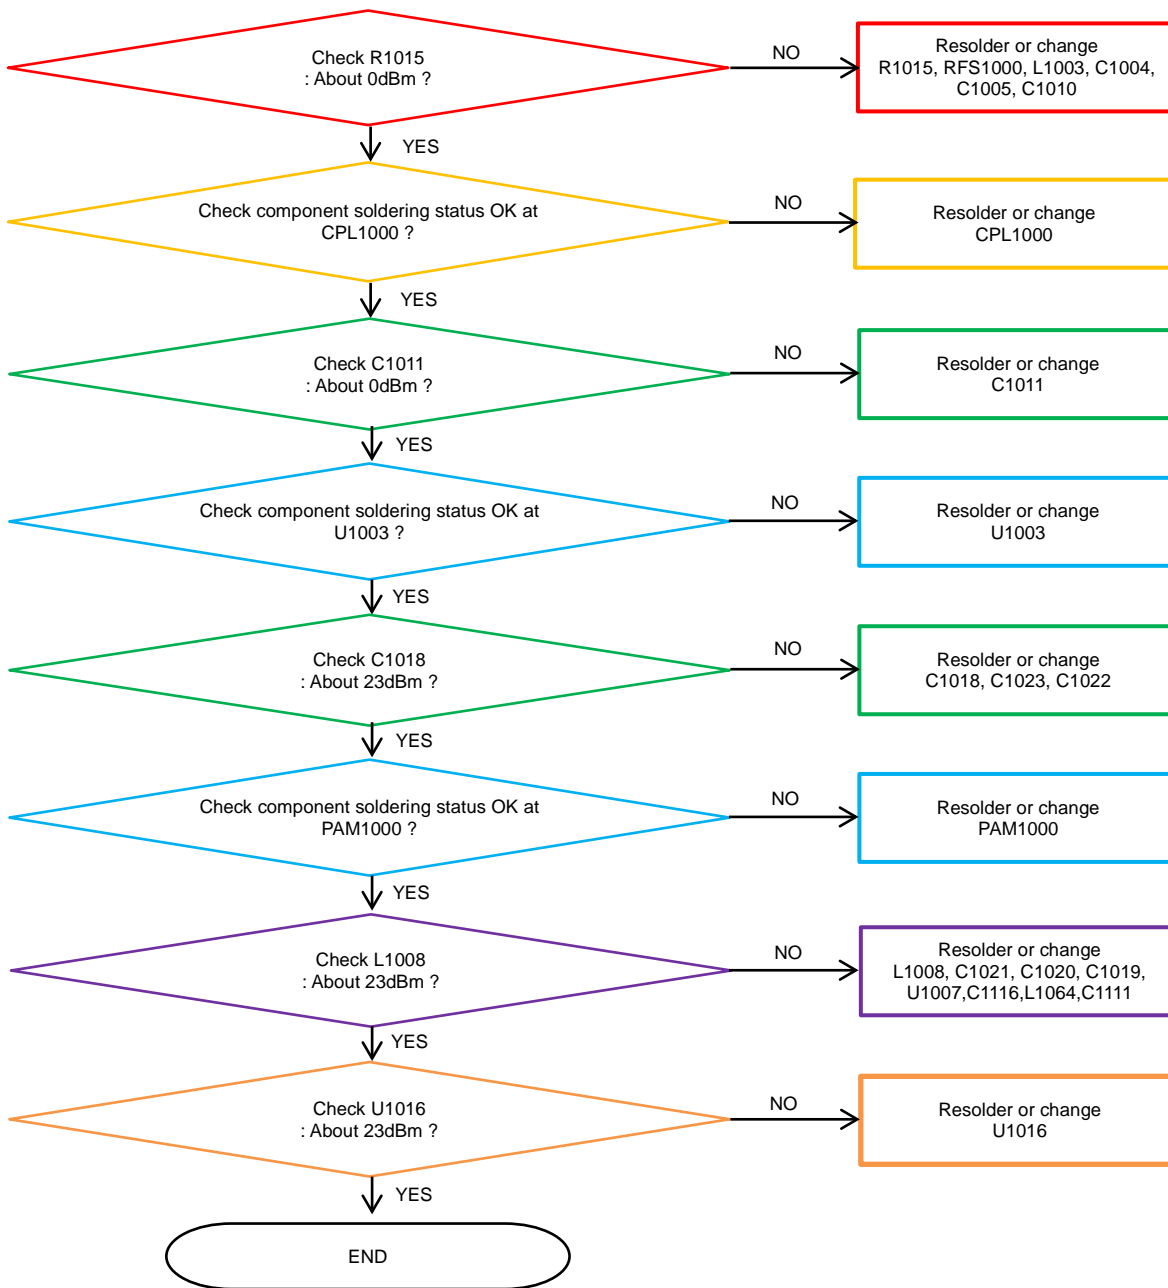

8. Level 3 Repair

8-4-21. LTE, WCDMA B5 / GSM850 RX

8. Level 3 Repair

8-4-22. LTE, WCDMA B8 / EGSM RX

8. Level 3 Repair

8-4-23. LTE B20 RX [SM-J410F]

8. Level 3 Repair

8-4-24. LTE B7 RX

8. Level 3 Repair

8-4-25. LTE B38_41 RX

8. Level 3 Repair

8-4-26. LTE B40 RX

8. Level 3 Repair

8-4-27. GSM 850 / GSM900 TX [SM-J410F]

8. Level 3 Repair

8-4-28. GSM1800/ GSM1900 TX

8. Level 3 Repair

8-4-29. LTE, WCDMA B1 TX

8. Level 3 Repair

8-4-30. LTE, WCDMA B2 TX

8. Level 3 Repair

8-4-31. LTE B3 TX

8. Level 3 Repair

8-4-32. LTE, WCDMA B5 TX