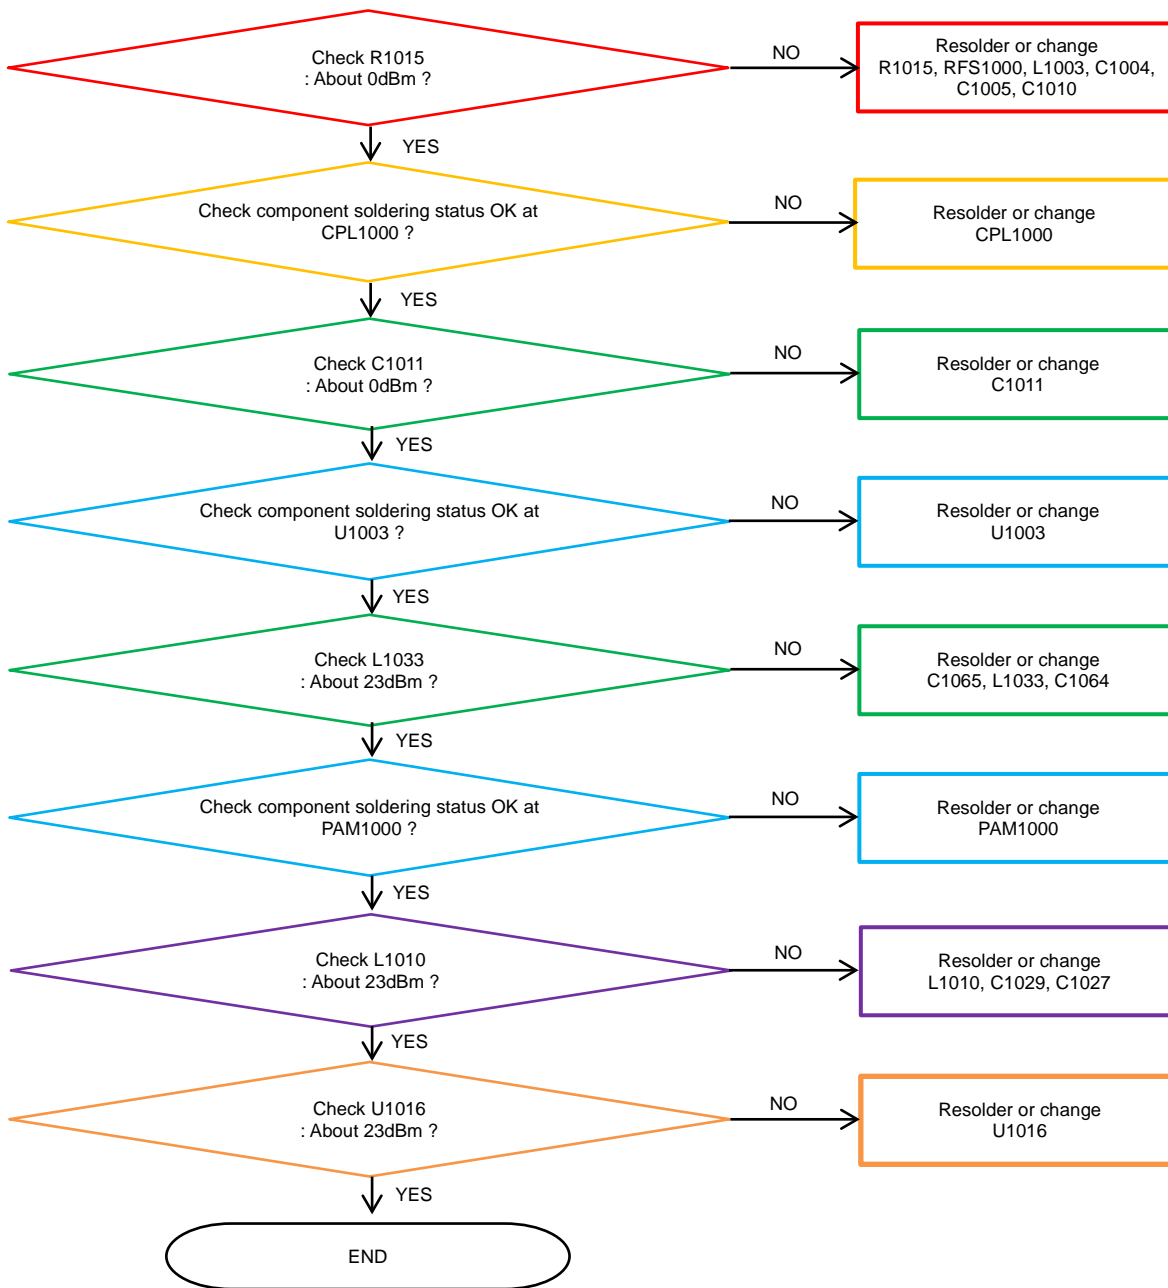

8. Level 3 Repair

8-4-25. LTE B38_41 RX

8. Level 3 Repair

8-4-26. LTE B40 RX

8. Level 3 Repair

8-4-27. GSM 850 / GSM900 TX [SM-J410F]

8. Level 3 Repair

8-4-28. GSM1800/ GSM1900 TX

8. Level 3 Repair

8-4-29. LTE, WCDMA B1 TX

8. Level 3 Repair

8-4-30. LTE, WCDMA B2 TX

8. Level 3 Repair

8-4-31. LTE B3 TX

8. Level 3 Repair

8-4-32. LTE, WCDMA B5 TX

8. Level 3 Repair

8-4-33. LTE, WCDMA B8 TX

8. Level 3 Repair

8-4-34. LTE B20 TX

8. Level 3 Repair

8-4-35. LTE B7 TX [SM-J410F, SM-J410G]

8. Level 3 Repair

8-4-36. LTE B38, 41 TX [SM-J410F, SM-J410G]