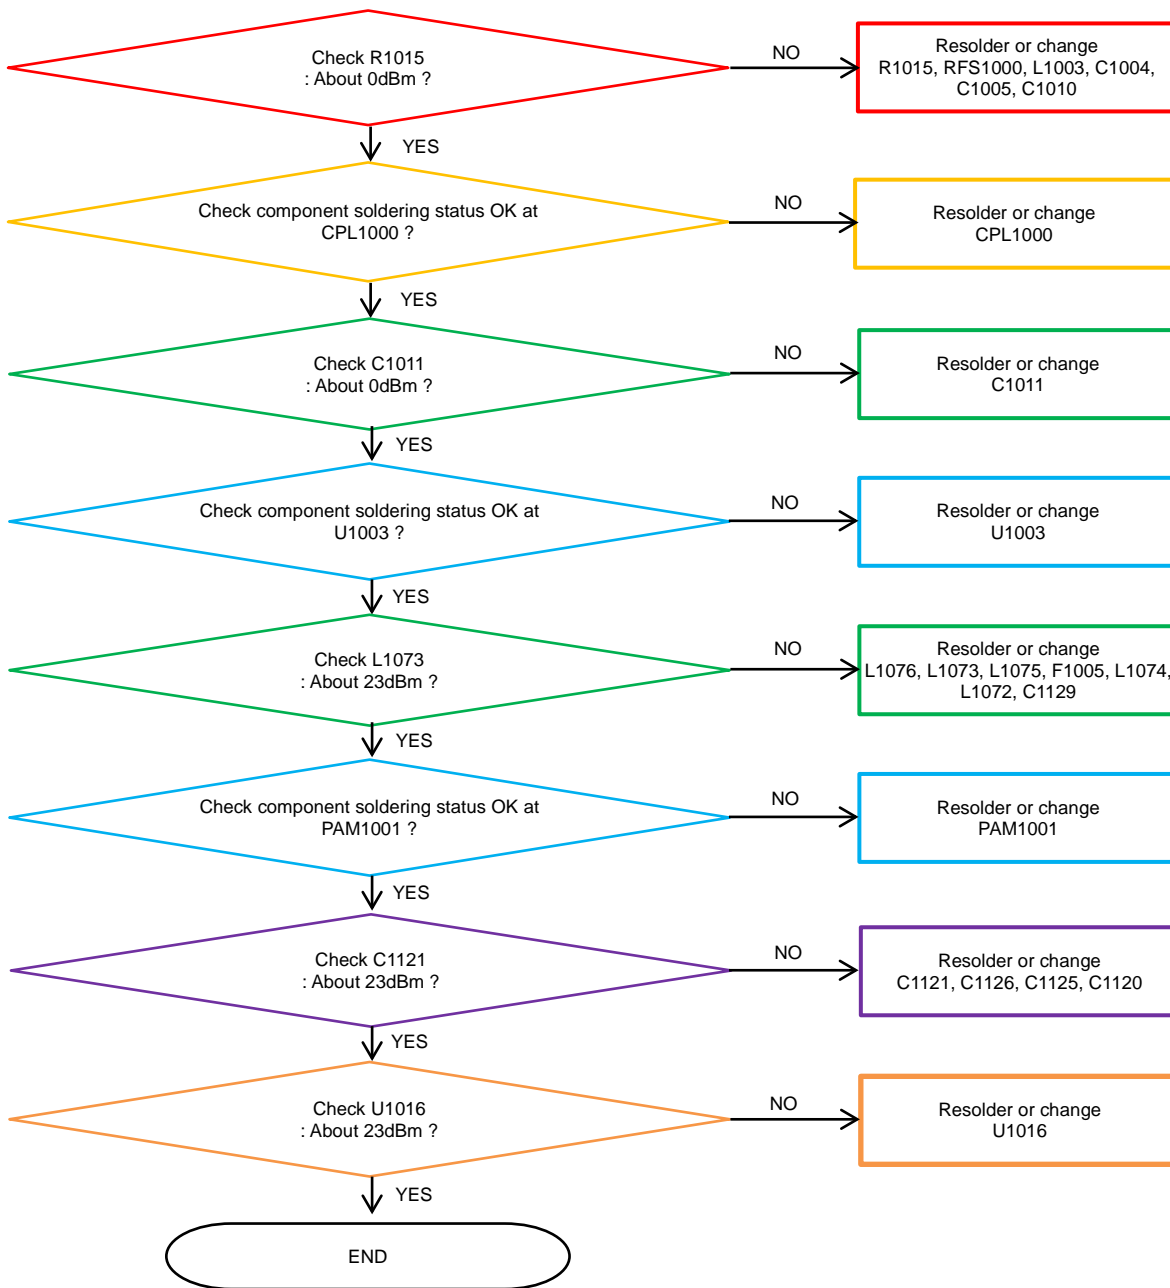

8. Level 3 Repair

8-4-29. LTE, WCDMA B1 TX

8. Level 3 Repair

8-4-30. LTE, WCDMA B2 TX

8. Level 3 Repair

8-4-31. LTE B3 TX

8. Level 3 Repair

8-4-32. LTE, WCDMA B5 TX

8. Level 3 Repair

8-4-33. LTE, WCDMA B8 TX

8. Level 3 Repair

8-4-34. LTE B20 TX

8. Level 3 Repair

8-4-35. LTE B7 TX [SM-J410F, SM-J410G]

8. Level 3 Repair

8-4-36. LTE B38, 41 TX [SM-J410F, SM-J410G]

8. Level 3 Repair

8-4-37. LTE B40 TX [SM-J410F, SM-J410G]

8. Level 3 Repair

8-4-38. LTE B1, WCDMA B1 Rx [SM-J410G]

8. Level 3 Repair

8-4-39. WCDMA B4, LTE B4, B66 Rx [SM-J410G]

8. Level 3 Repair

8-4-40. LTE B20 RX [SM-J410G]