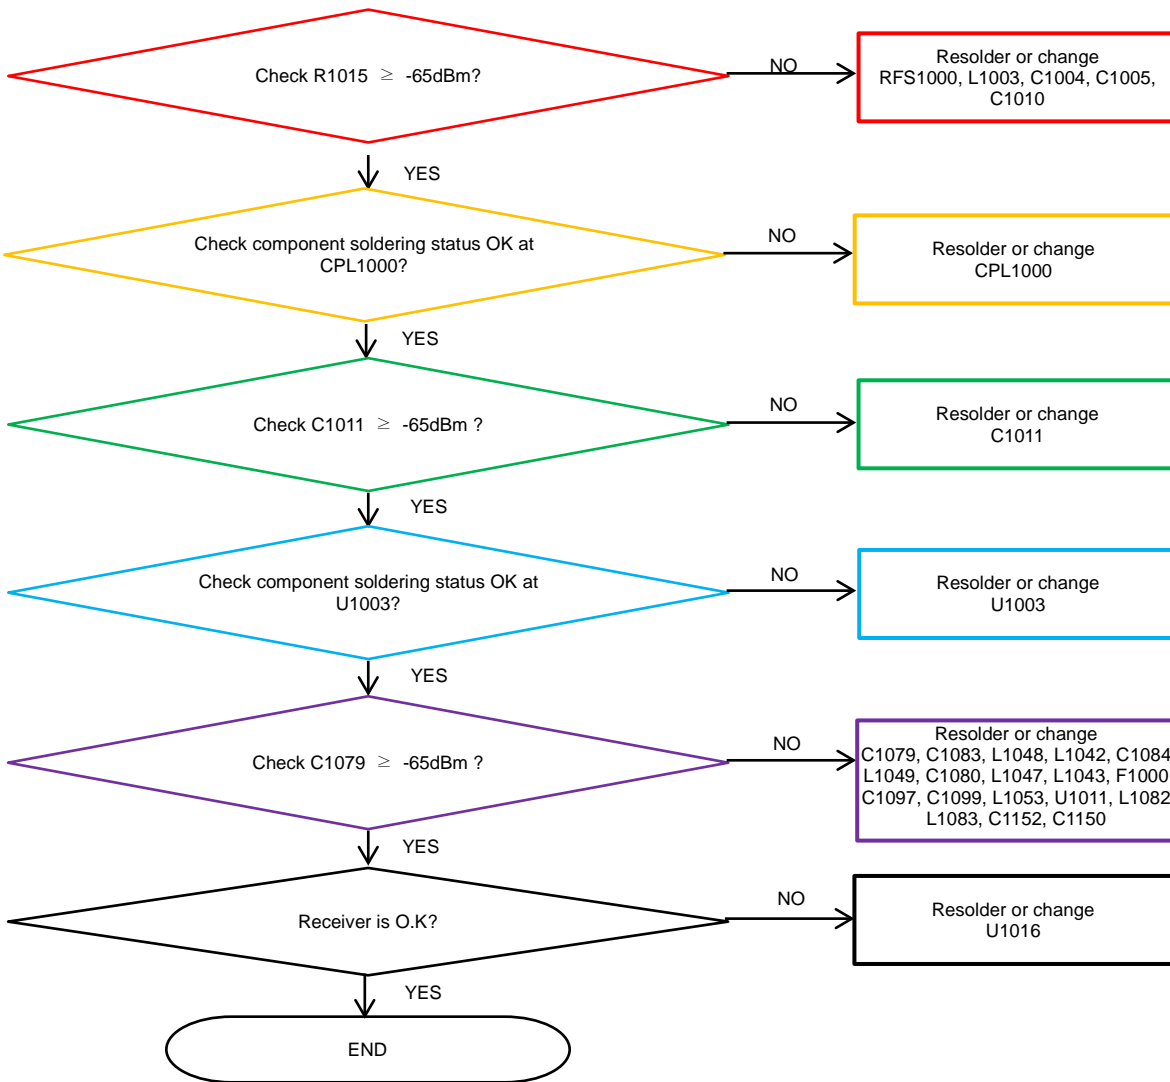

8. Level 3 Repair

8-4-37. LTE B40 TX [SM-J410F, SM-J410G]

8. Level 3 Repair

8-4-38. LTE B1, WCDMA B1 Rx [SM-J410G]

8. Level 3 Repair

8-4-39. WCDMA B4, LTE B4, B66 Rx [SM-J410G]

8. Level 3 Repair

8-4-40. LTE B20 RX [SM-J410G]

8. Level 3 Repair

8-4-41. LTE B28 RX [SM-J410G]

8. Level 3 Repair

8-4-42. LTE B12, 17 RX [SM-J410G]

8. Level 3 Repair

8-4-43. LTE B13 RX [SM-J410G]

8. Level 3 Repair

8-4-44. GSM 850 / GSM900 TX [SM-J410G]

8. Level 3 Repair

8-4-45. WCDMA B4, LTE B4, B66 TX [SM-J410G]

8. Level 3 Repair

8-4-46. LTE B12, B17 TX [SM-J410G]

8. Level 3 Repair

8-4-47. LTE B13 TX [SM-J410G]

8. Level 3 Repair

8-4-48. LTE B28 TX [SM-J410G]