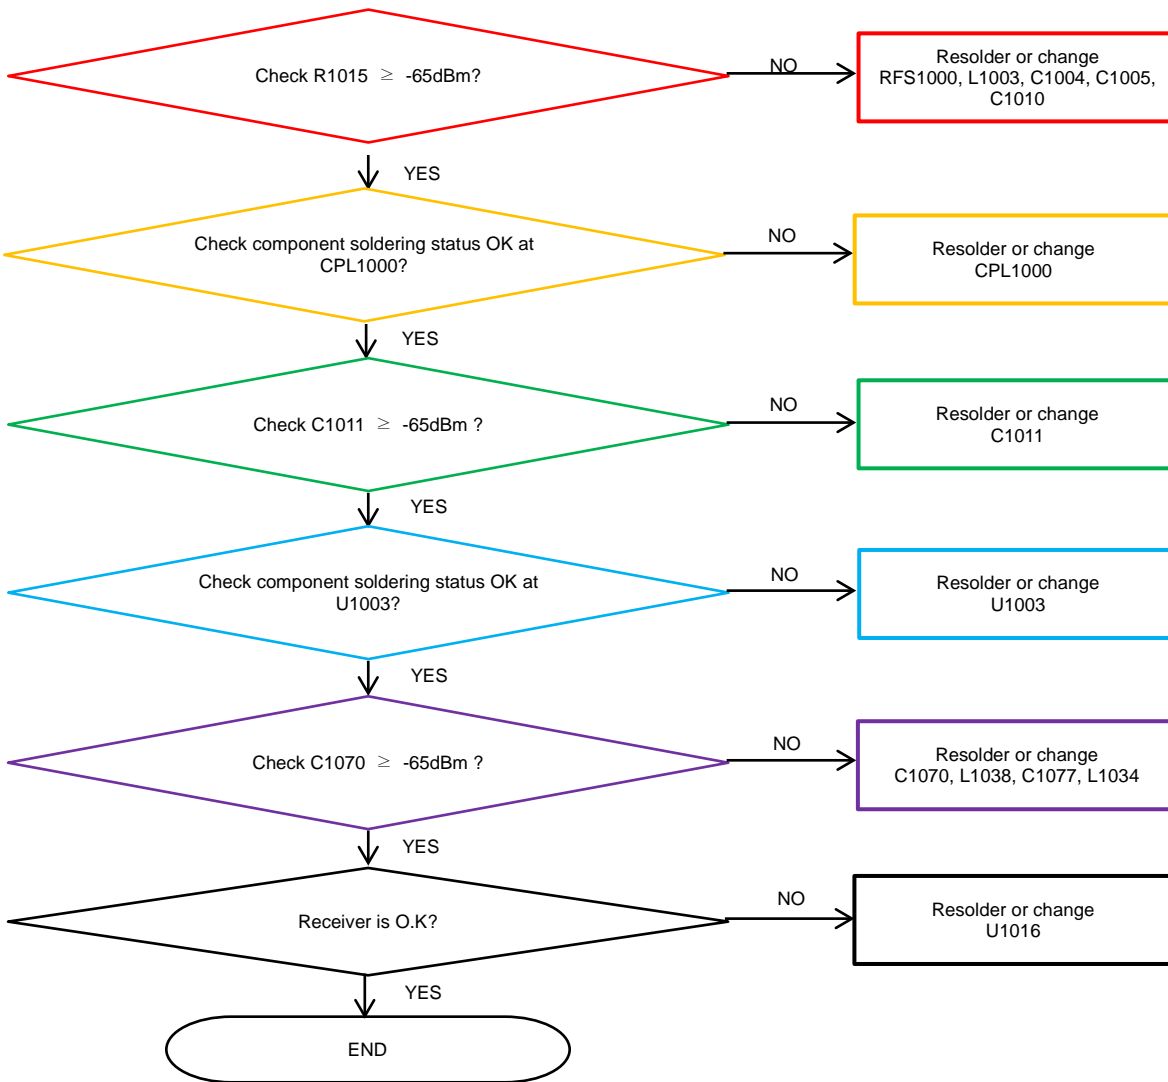

8. Level 3 Repair

8-4-17. GPS

8. Level 3 Repair

8-4-18. LTE B1, WCDMA B1 Rx [SM-J410F]

8. Level 3 Repair

8-4-19. LTE, WCDMA B2 / PCS RX

8. Level 3 Repair

8-4-20. LTE B3 / DCS RX

8. Level 3 Repair

8-4-21. LTE, WCDMA B5 / GSM850 RX

8. Level 3 Repair

8-4-22. LTE, WCDMA B8 / EGSM RX

8. Level 3 Repair

8-4-23. LTE B20 RX [SM-J410F]

8. Level 3 Repair

8-4-24. LTE B7 RX