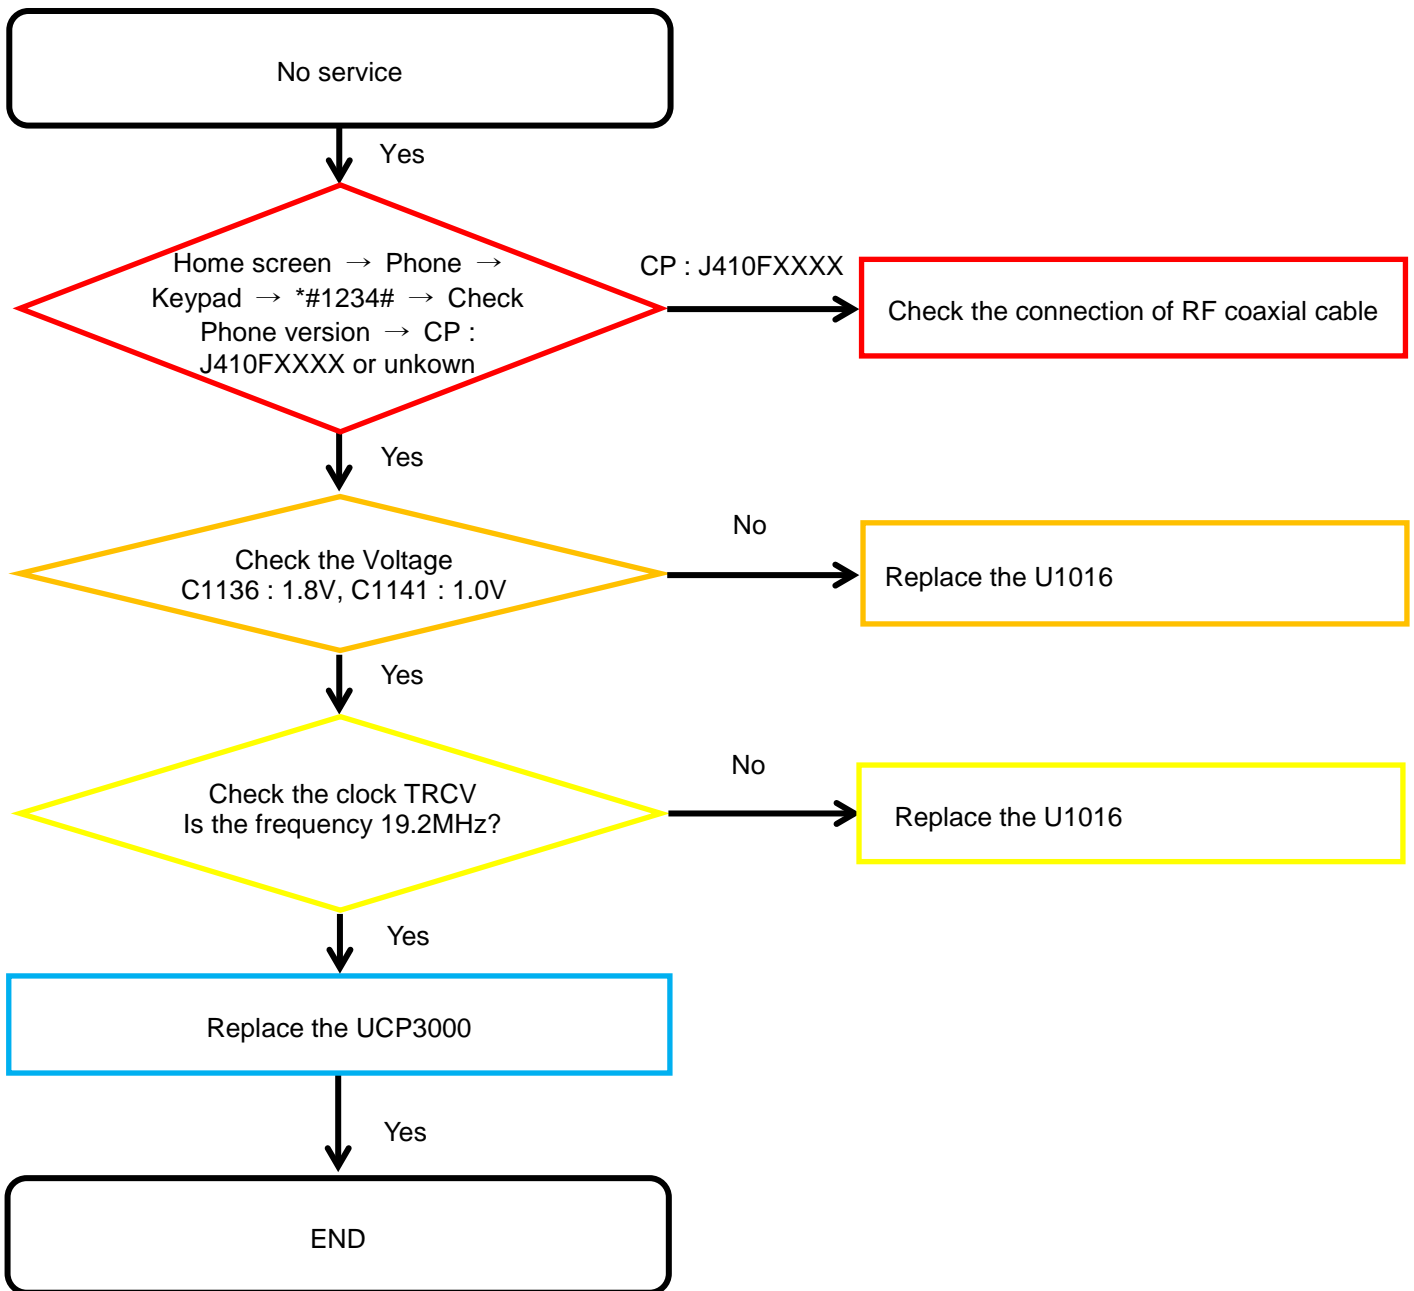

Oscilloscope

Digital Multimeter

Power Supply

+ driver, ESD Safe Tweezer

8960 & Spectrum Analyzer

Soldering iron

8. Level 3 Repair

8-4-1. Power On

8. Level 3 Repair

8-4-2. Initial

8. Level 3 Repair

8-4-3. No Service

8. Level 3 Repair

8-4-4. SIM Part

8. Level 3 Repair

8-4-5. T-Flash Part