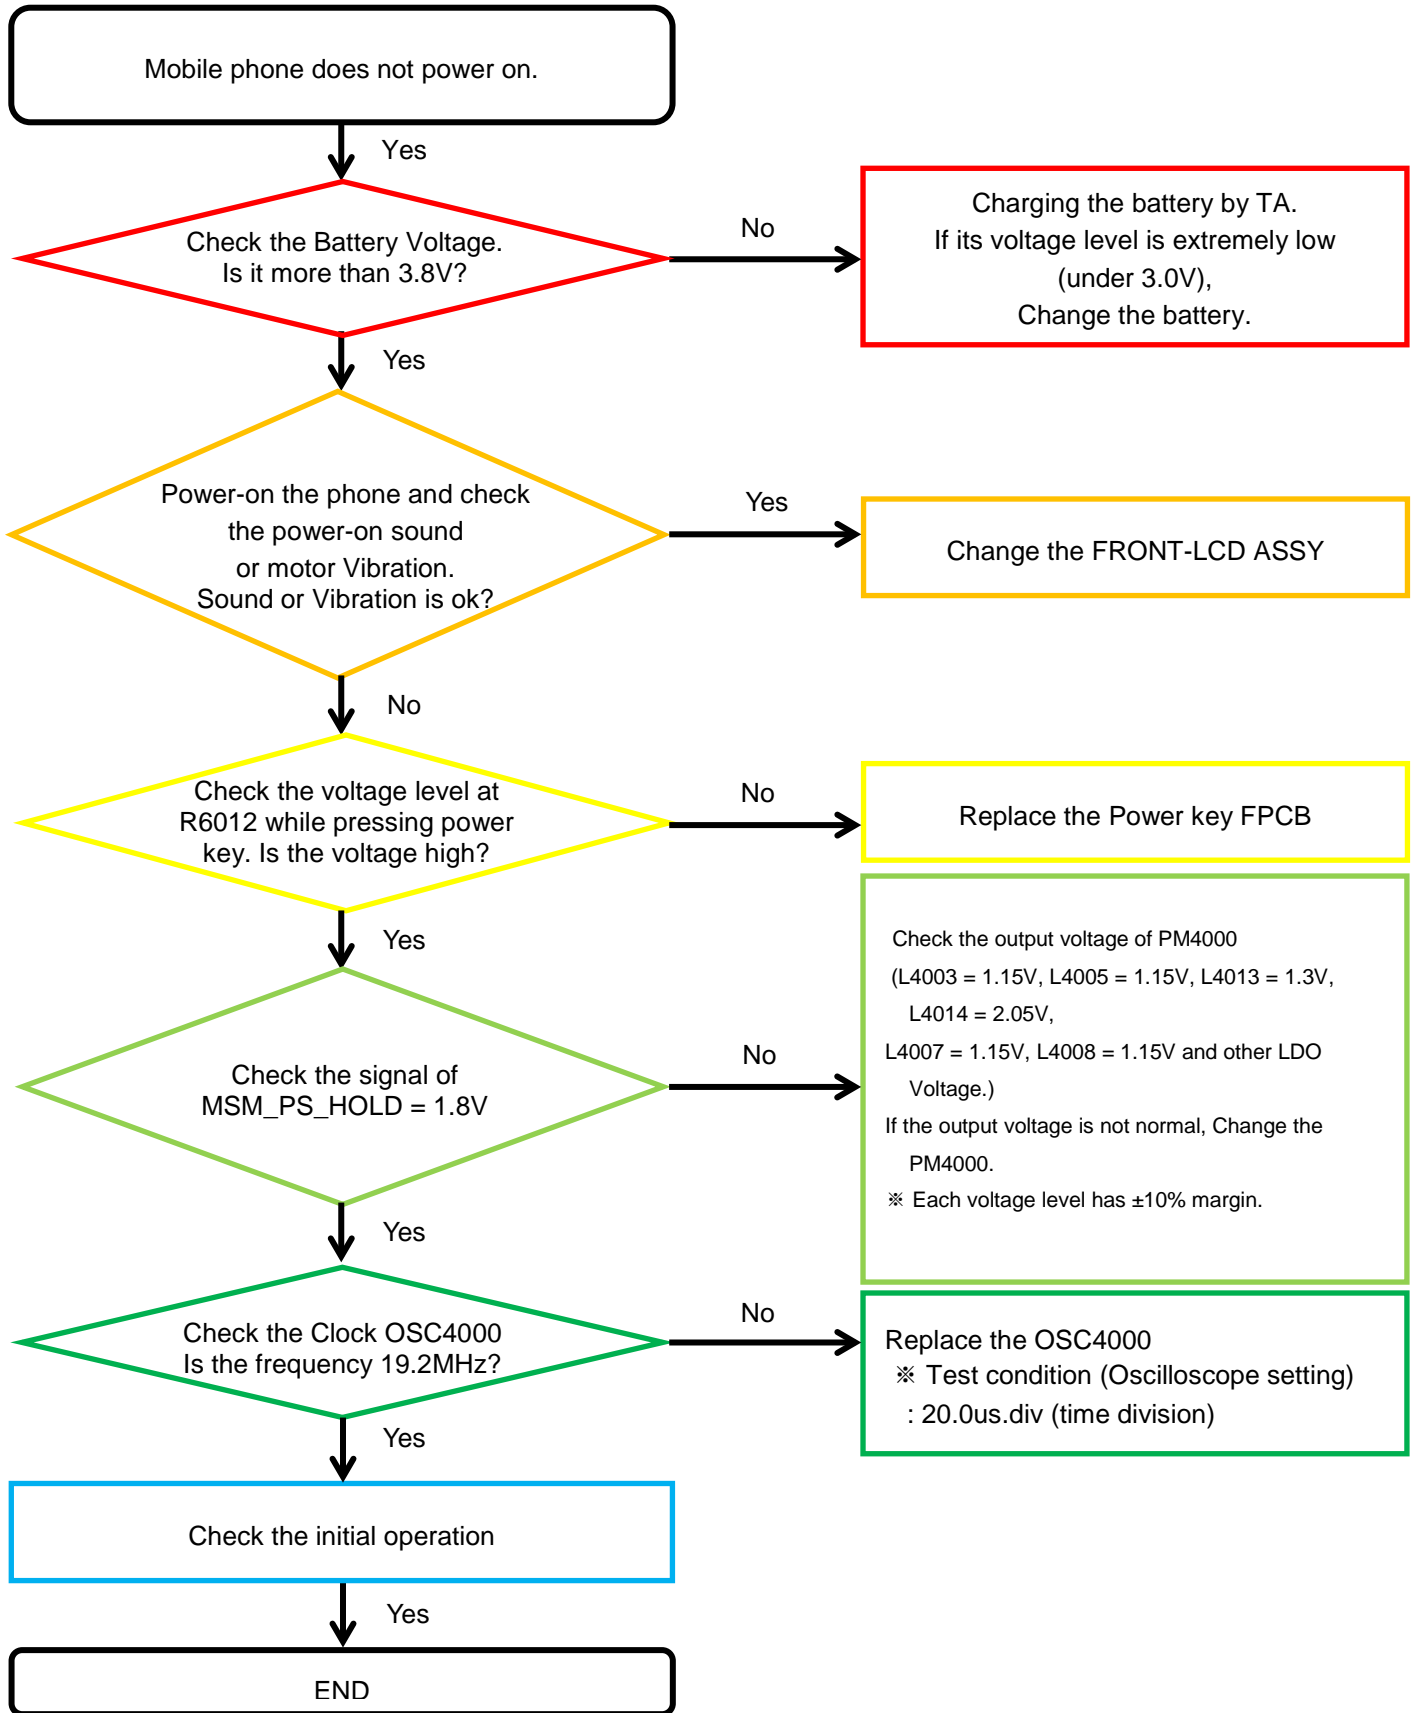

Oscilloscope

Digital Multimeter

Power Supply

+ driver, ESD Safe Tweezer

8960 & Spectrum Analyzer

Soldering iron

8. Level 3 Repair

8-4-1. Power On

8. Level 3 Repair

8-4-2. Initial

8. Level 3 Repair

8-4-3. No Service

8. Level 3 Repair

8-4-4. SIM Part

8. Level 3 Repair

8-4-5. T-Flash Part