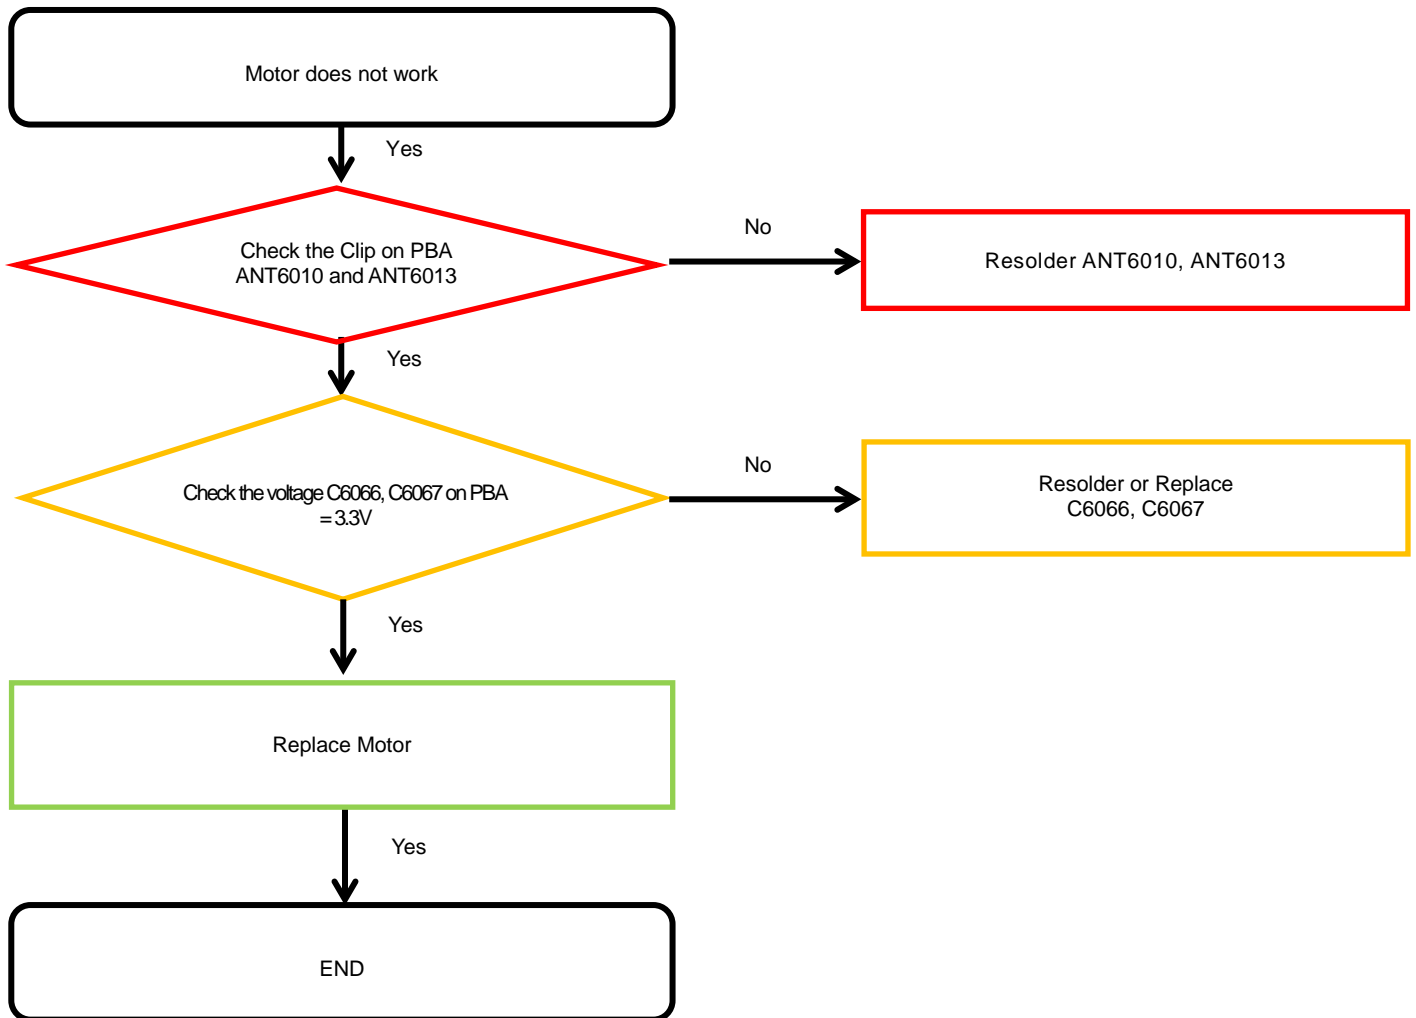

8. Level 3 Repair

8-4-13. 5M FF VT CAMERA

8. Level 3 Repair

8-4-14. TSP

8. Level 3 Repair

8-4-15. Motor

8. Level 3 Repair

8-4-16. BT/WIFI