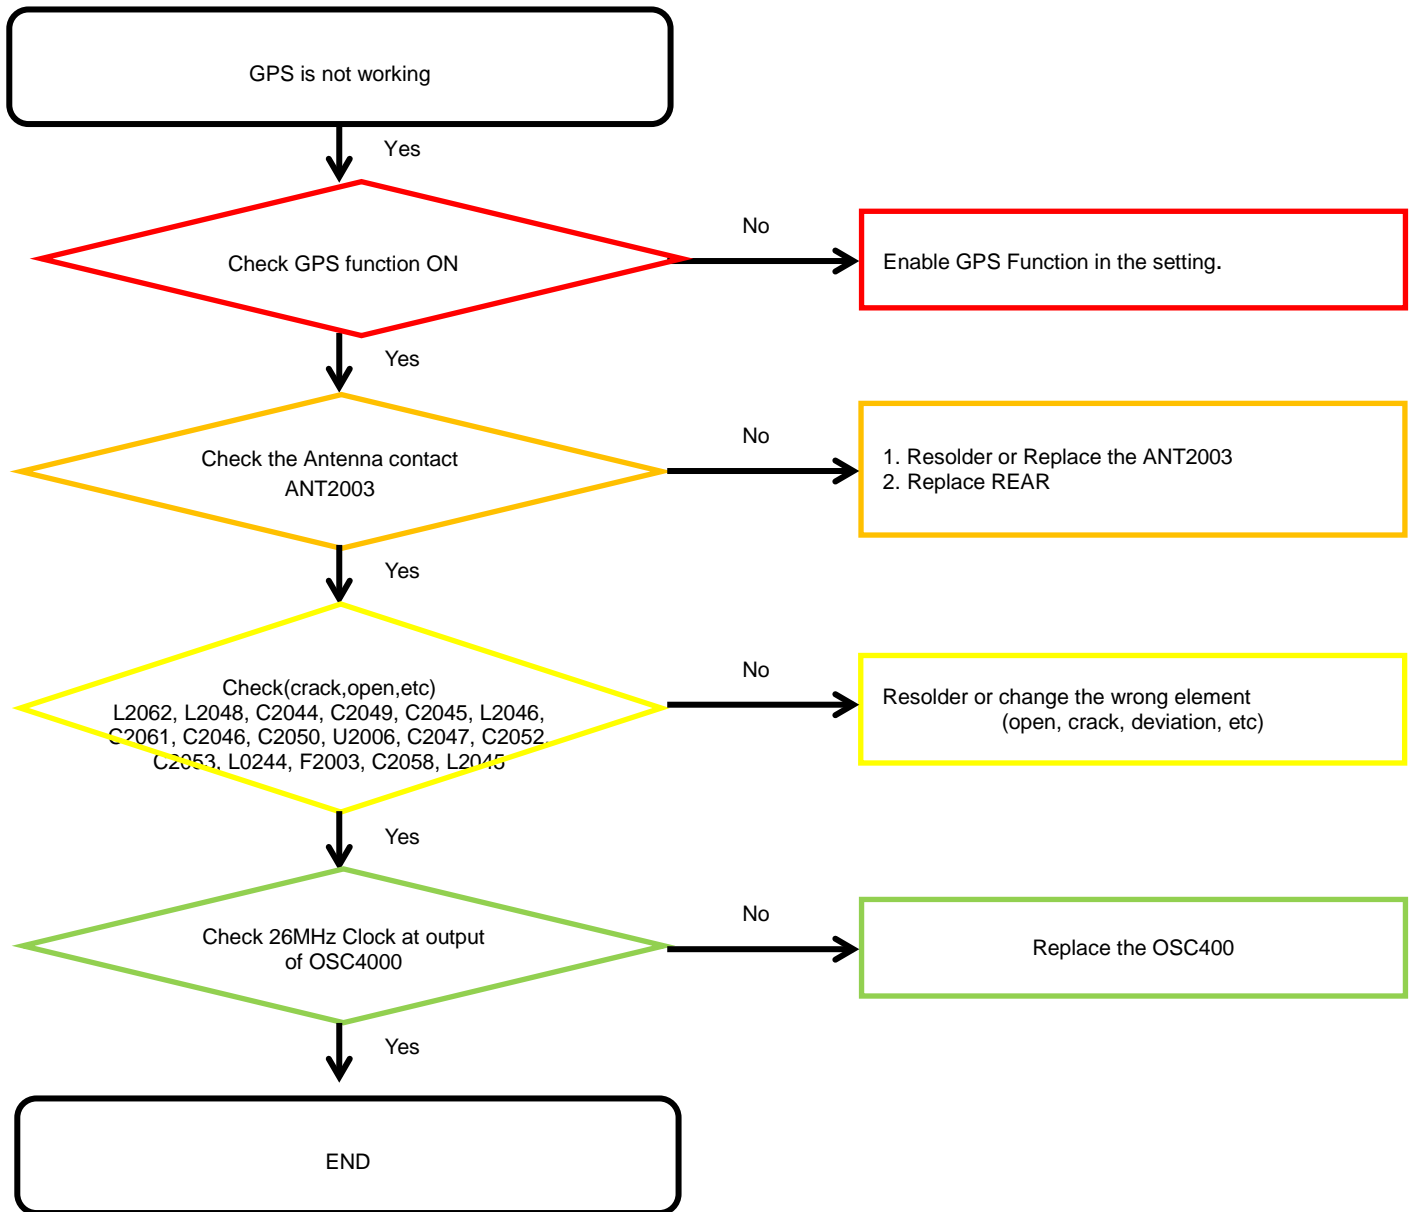

8. Level 3 Repair

8-4-17. GPS