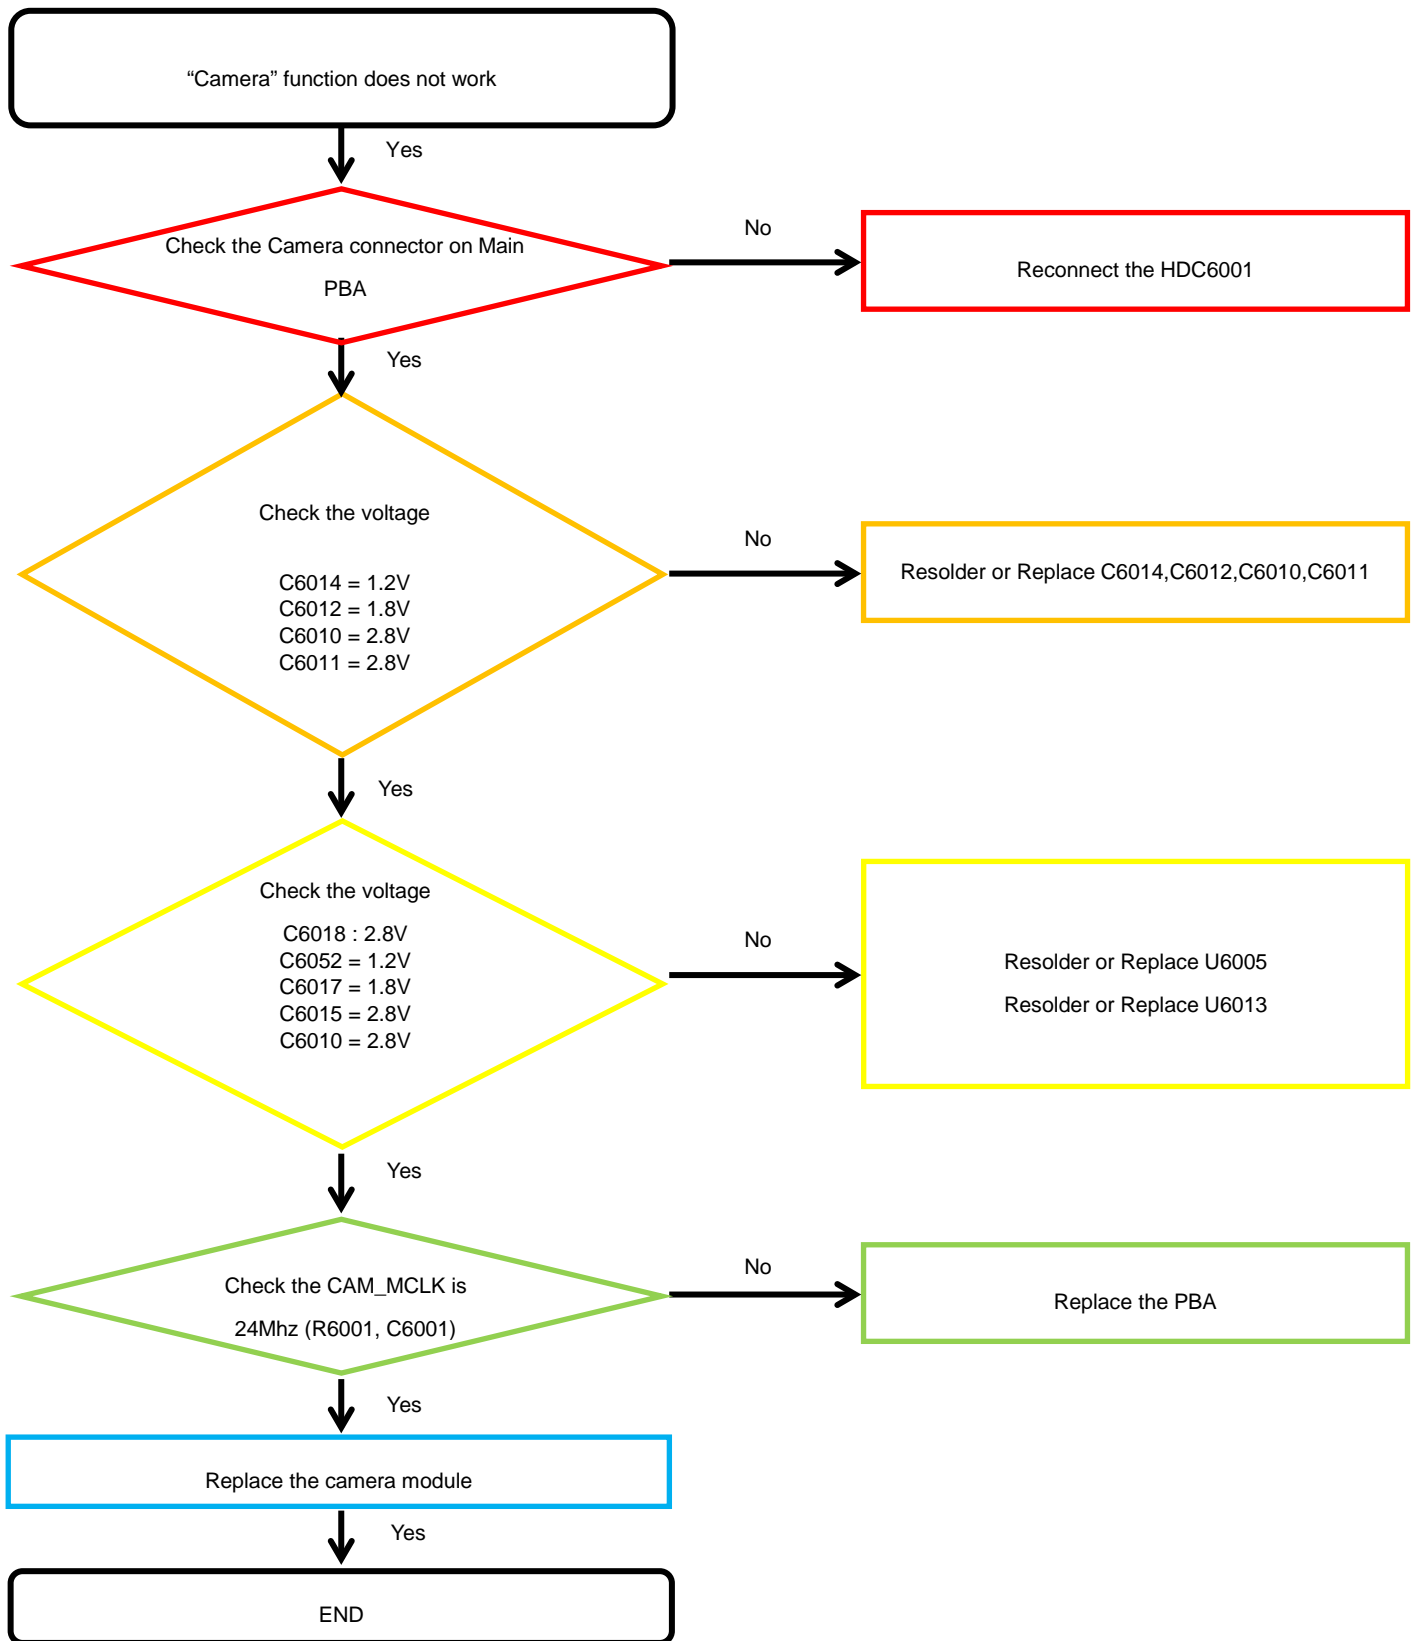

8. Level 3 Repair

8-4-9. Speaker Part

8. Level 3 Repair

8-4-10. Receiver Part

8. Level 3 Repair

8-4-11. Display

8. Level 3 Repair

8-4-12. 13M AF Rear CAMERA