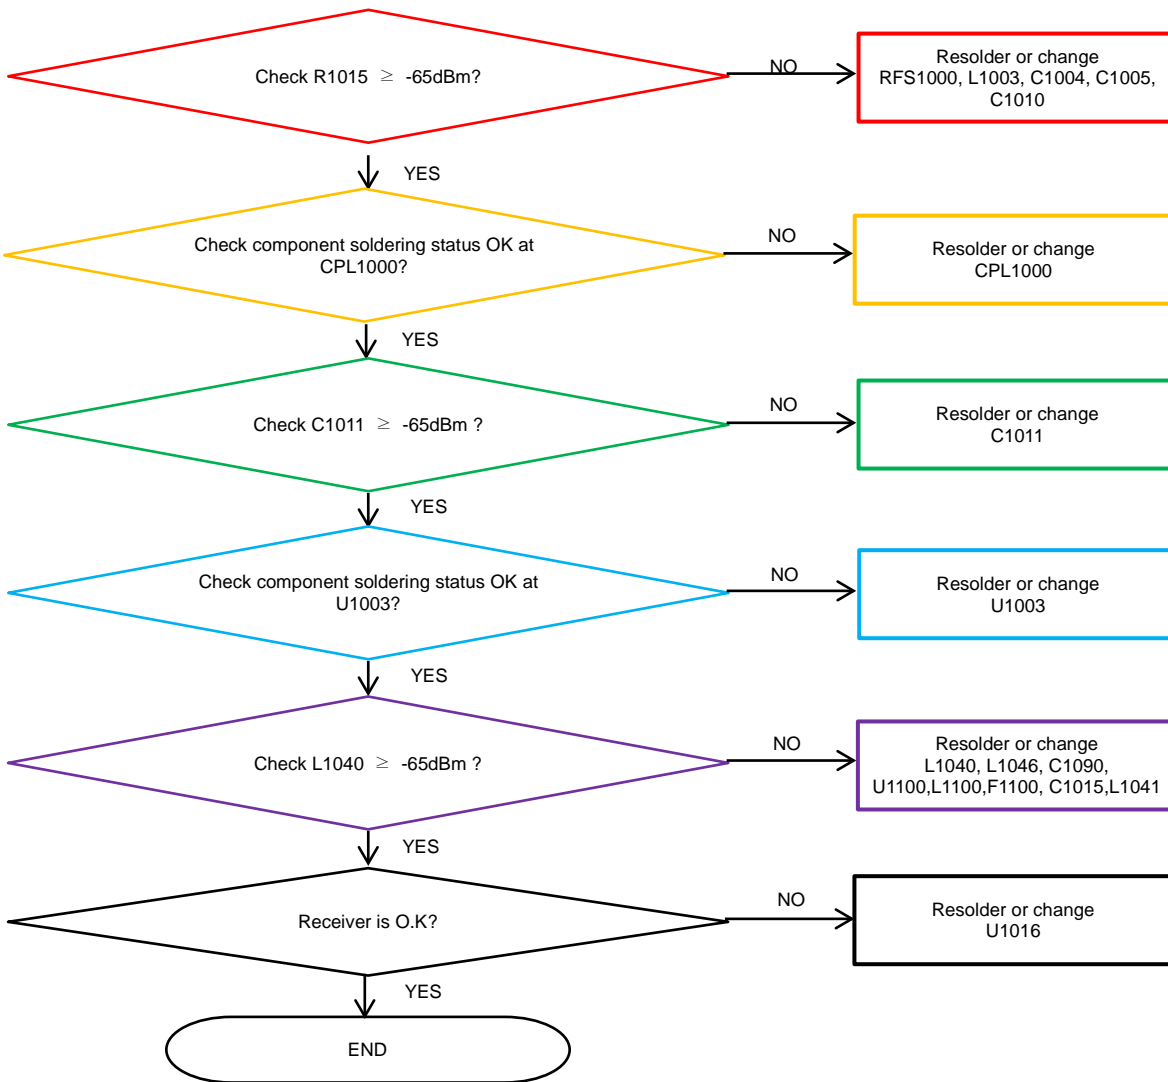

8. Level 3 Repair

8-4-17. GPS

8. Level 3 Repair

8-4-18. LTE B1, WCDMA B1 Rx [SM-J410F]

8. Level 3 Repair

8-4-19. LTE, WCDMA B2 / PCS RX

8. Level 3 Repair

8-4-20. LTE B3 / DCS RX

8. Level 3 Repair

8-4-21. LTE, WCDMA B5 / GSM850 RX

8. Level 3 Repair

8-4-22. LTE, WCDMA B8 / EGSM RX

8. Level 3 Repair

8-4-23. LTE B20 RX [SM-J410F]

8. Level 3 Repair

8-4-24. LTE B7 RX