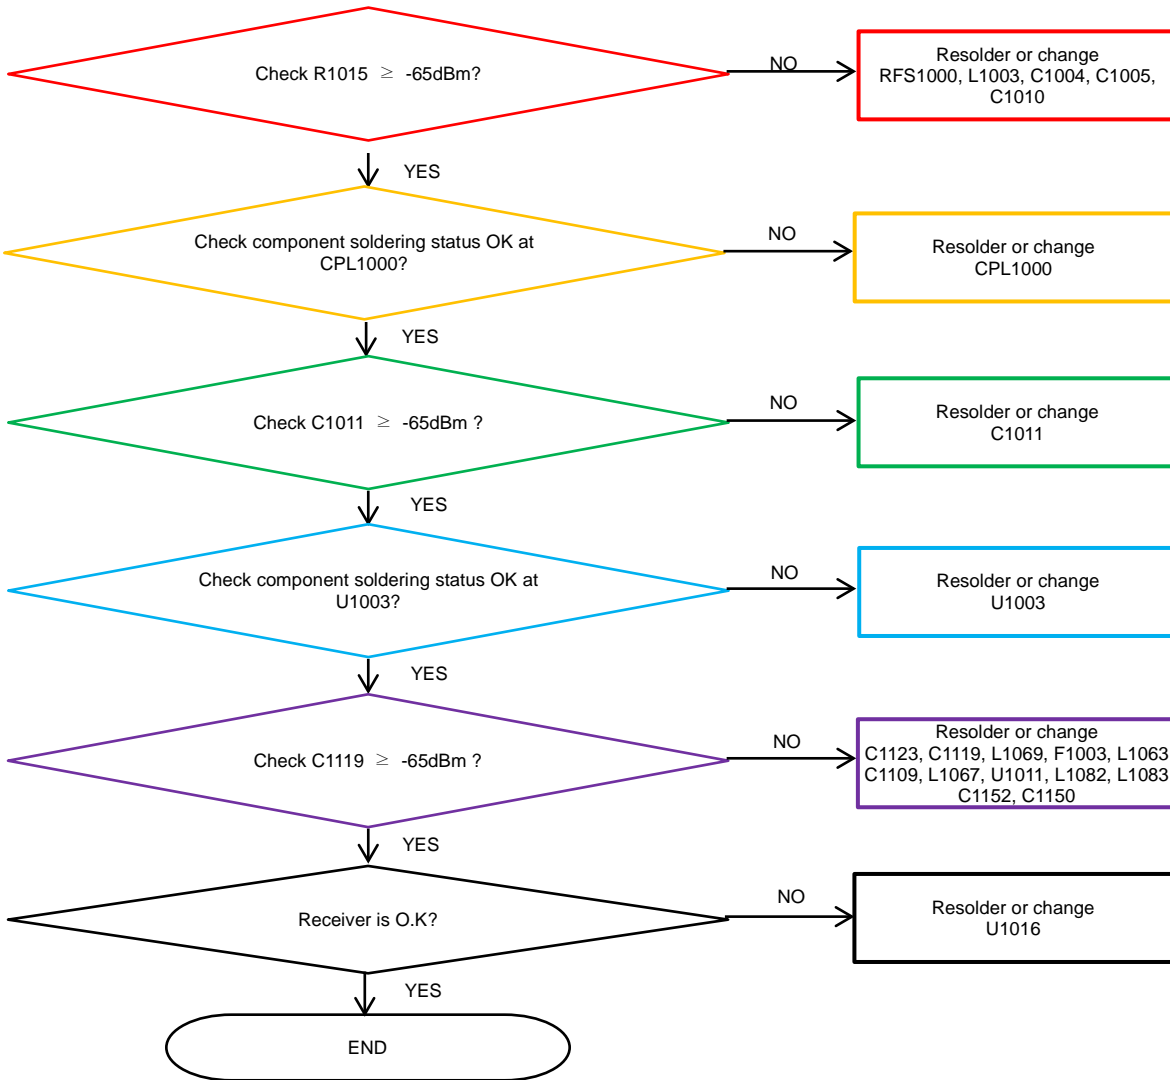

8. Level 3 Repair

8-4-33. LTE, WCDMA B8 TX

8. Level 3 Repair

8-4-34. LTE B20 TX

8. Level 3 Repair

8-4-35. LTE B7 TX [SM-J410F, SM-J410G]

8. Level 3 Repair

8-4-36. LTE B38, 41 TX [SM-J410F, SM-J410G]

8. Level 3 Repair

8-4-37. LTE B40 TX [SM-J410F, SM-J410G]

8. Level 3 Repair

8-4-38. LTE B1, WCDMA B1 Rx [SM-J410G]

8. Level 3 Repair

8-4-39. WCDMA B4, LTE B4, B66 Rx [SM-J410G]

8. Level 3 Repair

8-4-40. LTE B20 RX [SM-J410G]

8. Level 3 Repair

8-4-41. LTE B28 RX [SM-J410G]

8. Level 3 Repair

8-4-42. LTE B12, 17 RX [SM-J410G]

8. Level 3 Repair

8-4-43. LTE B13 RX [SM-J410G]

8. Level 3 Repair

8-4-44. GSM 850 / GSM900 TX [SM-J410G]