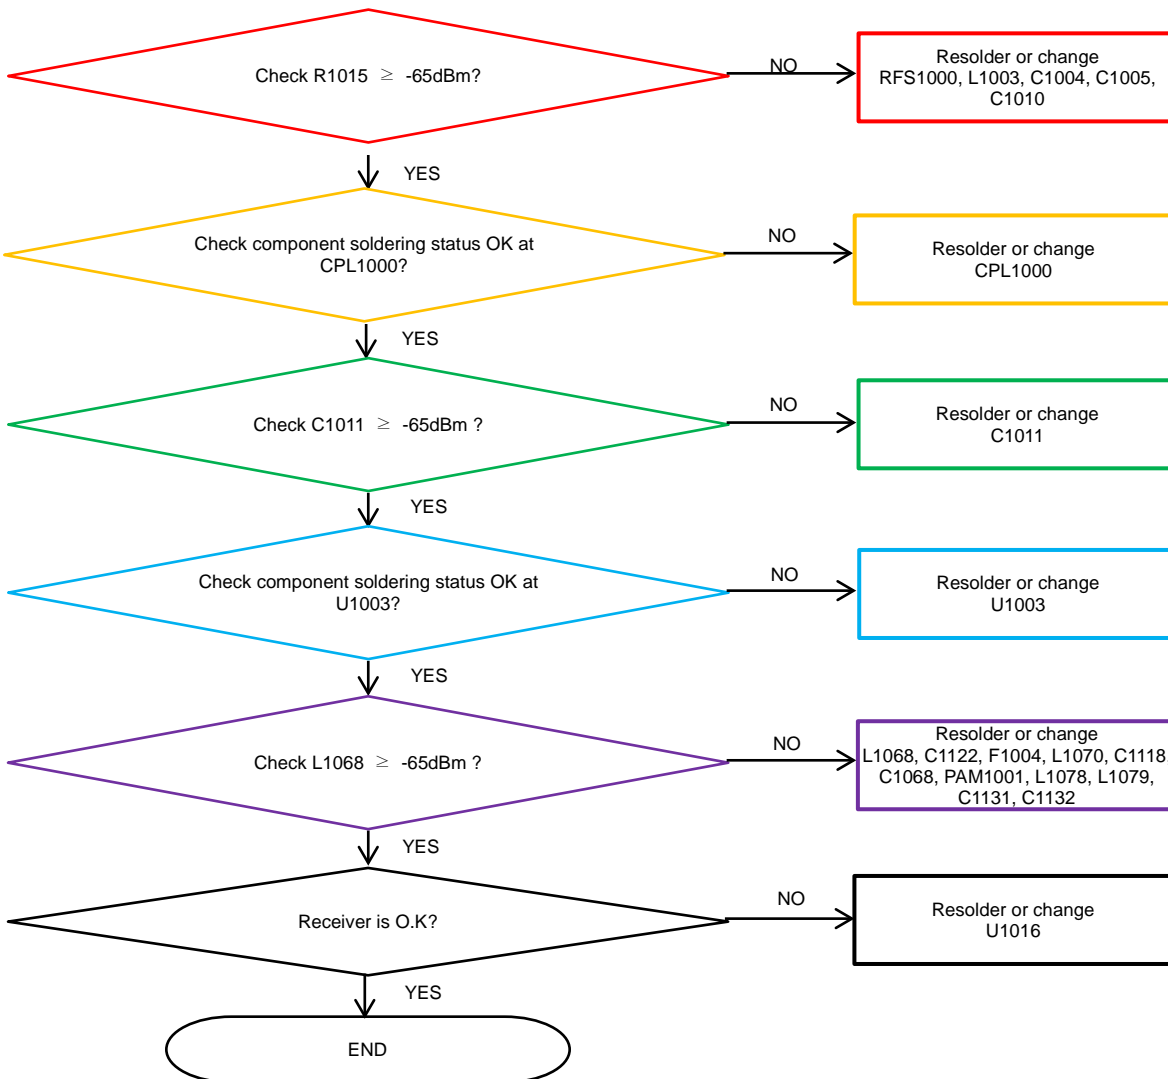

8. Level 3 Repair

8-4-17. GPS

8. Level 3 Repair

8-4-18. LTE B1, WCDMA B1 Rx [SM-J410F]

8. Level 3 Repair

8-4-19. LTE, WCDMA B2 / PCS RX

8. Level 3 Repair

8-4-20. LTE B3 / DCS RX

8. Level 3 Repair

8-4-21. LTE, WCDMA B5 / GSM850 RX

8. Level 3 Repair

8-4-22. LTE, WCDMA B8 / EGSM RX

8. Level 3 Repair

8-4-23. LTE B20 RX [SM-J410F]

8. Level 3 Repair

8-4-24. LTE B7 RX

8. Level 3 Repair

8-4-25. LTE B38_41 RX

8. Level 3 Repair

8-4-26. LTE B40 RX

8. Level 3 Repair

8-4-27. GSM 850 / GSM900 TX [SM-J410F]

8. Level 3 Repair

8-4-28. GSM1800/ GSM1900 TX