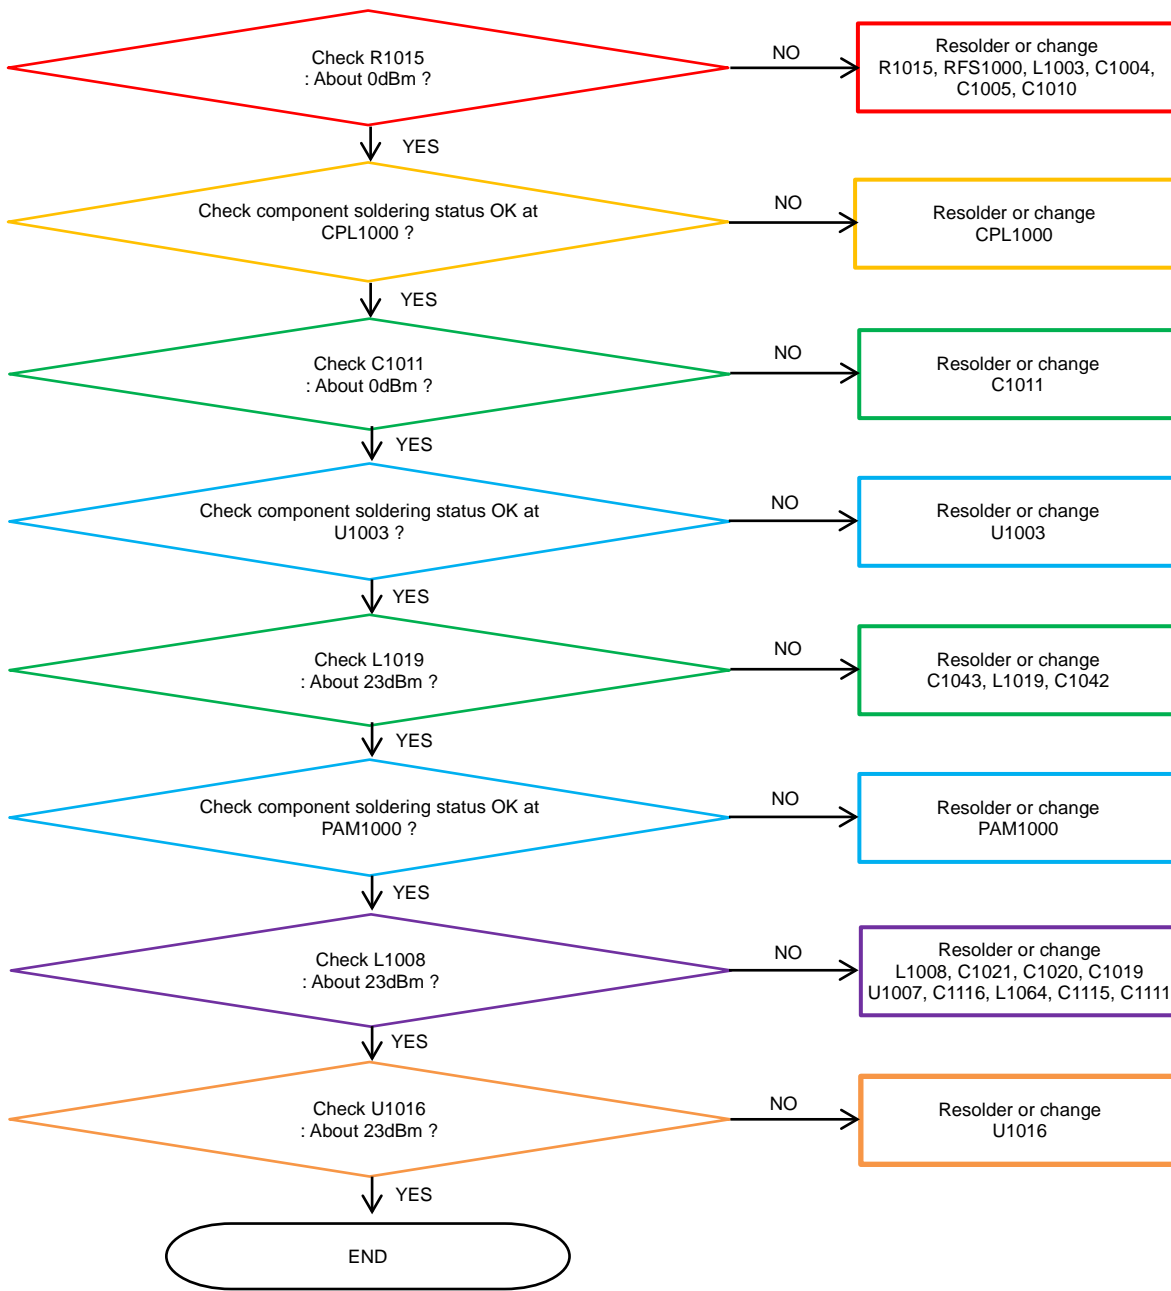

8. Level 3 Repair

8-4-37. LTE B40 TX [SM-J410F, SM-J410G]

8. Level 3 Repair

8-4-38. LTE B1, WCDMA B1 Rx [SM-J410G]

8. Level 3 Repair

8-4-39. WCDMA B4, LTE B4, B66 Rx [SM-J410G]

8. Level 3 Repair

8-4-40. LTE B20 RX [SM-J410G]

8. Level 3 Repair

8-4-41. LTE B28 RX [SM-J410G]

8. Level 3 Repair

8-4-42. LTE B12, 17 RX [SM-J410G]

8. Level 3 Repair

8-4-43. LTE B13 RX [SM-J410G]

8. Level 3 Repair

8-4-44. GSM 850 / GSM900 TX [SM-J410G]

8. Level 3 Repair

8-4-45. WCDMA B4, LTE B4, B66 TX [SM-J410G]

8. Level 3 Repair

8-4-46. LTE B12, B17 TX [SM-J410G]

8. Level 3 Repair

8-4-47. LTE B13 TX [SM-J410G]

8. Level 3 Repair

8-4-48. LTE B28 TX [SM-J410G]