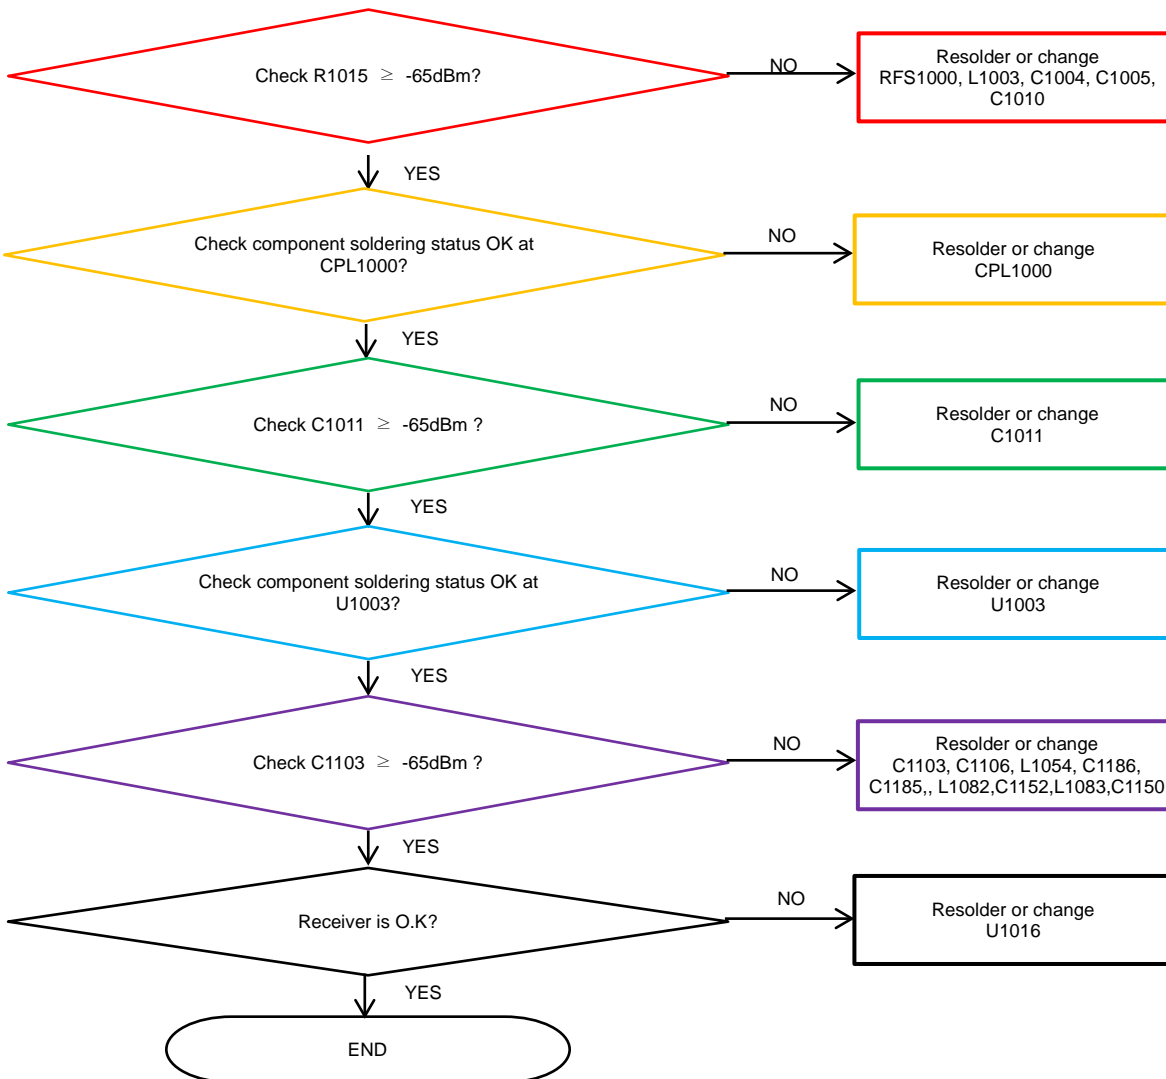

8. Level 3 Repair

8-4-21. LTE, WCDMA B5 / GSM850 RX

8. Level 3 Repair

8-4-22. LTE, WCDMA B8 / EGSM RX

8. Level 3 Repair

8-4-23. LTE B20 RX [SM-J410F]

8. Level 3 Repair

8-4-24. LTE B7 RX

8. Level 3 Repair

8-4-25. LTE B38_41 RX

8. Level 3 Repair

8-4-26. LTE B40 RX

8. Level 3 Repair

8-4-27. GSM 850 / GSM900 TX [SM-J410F]

8. Level 3 Repair

8-4-28. GSM1800/ GSM1900 TX