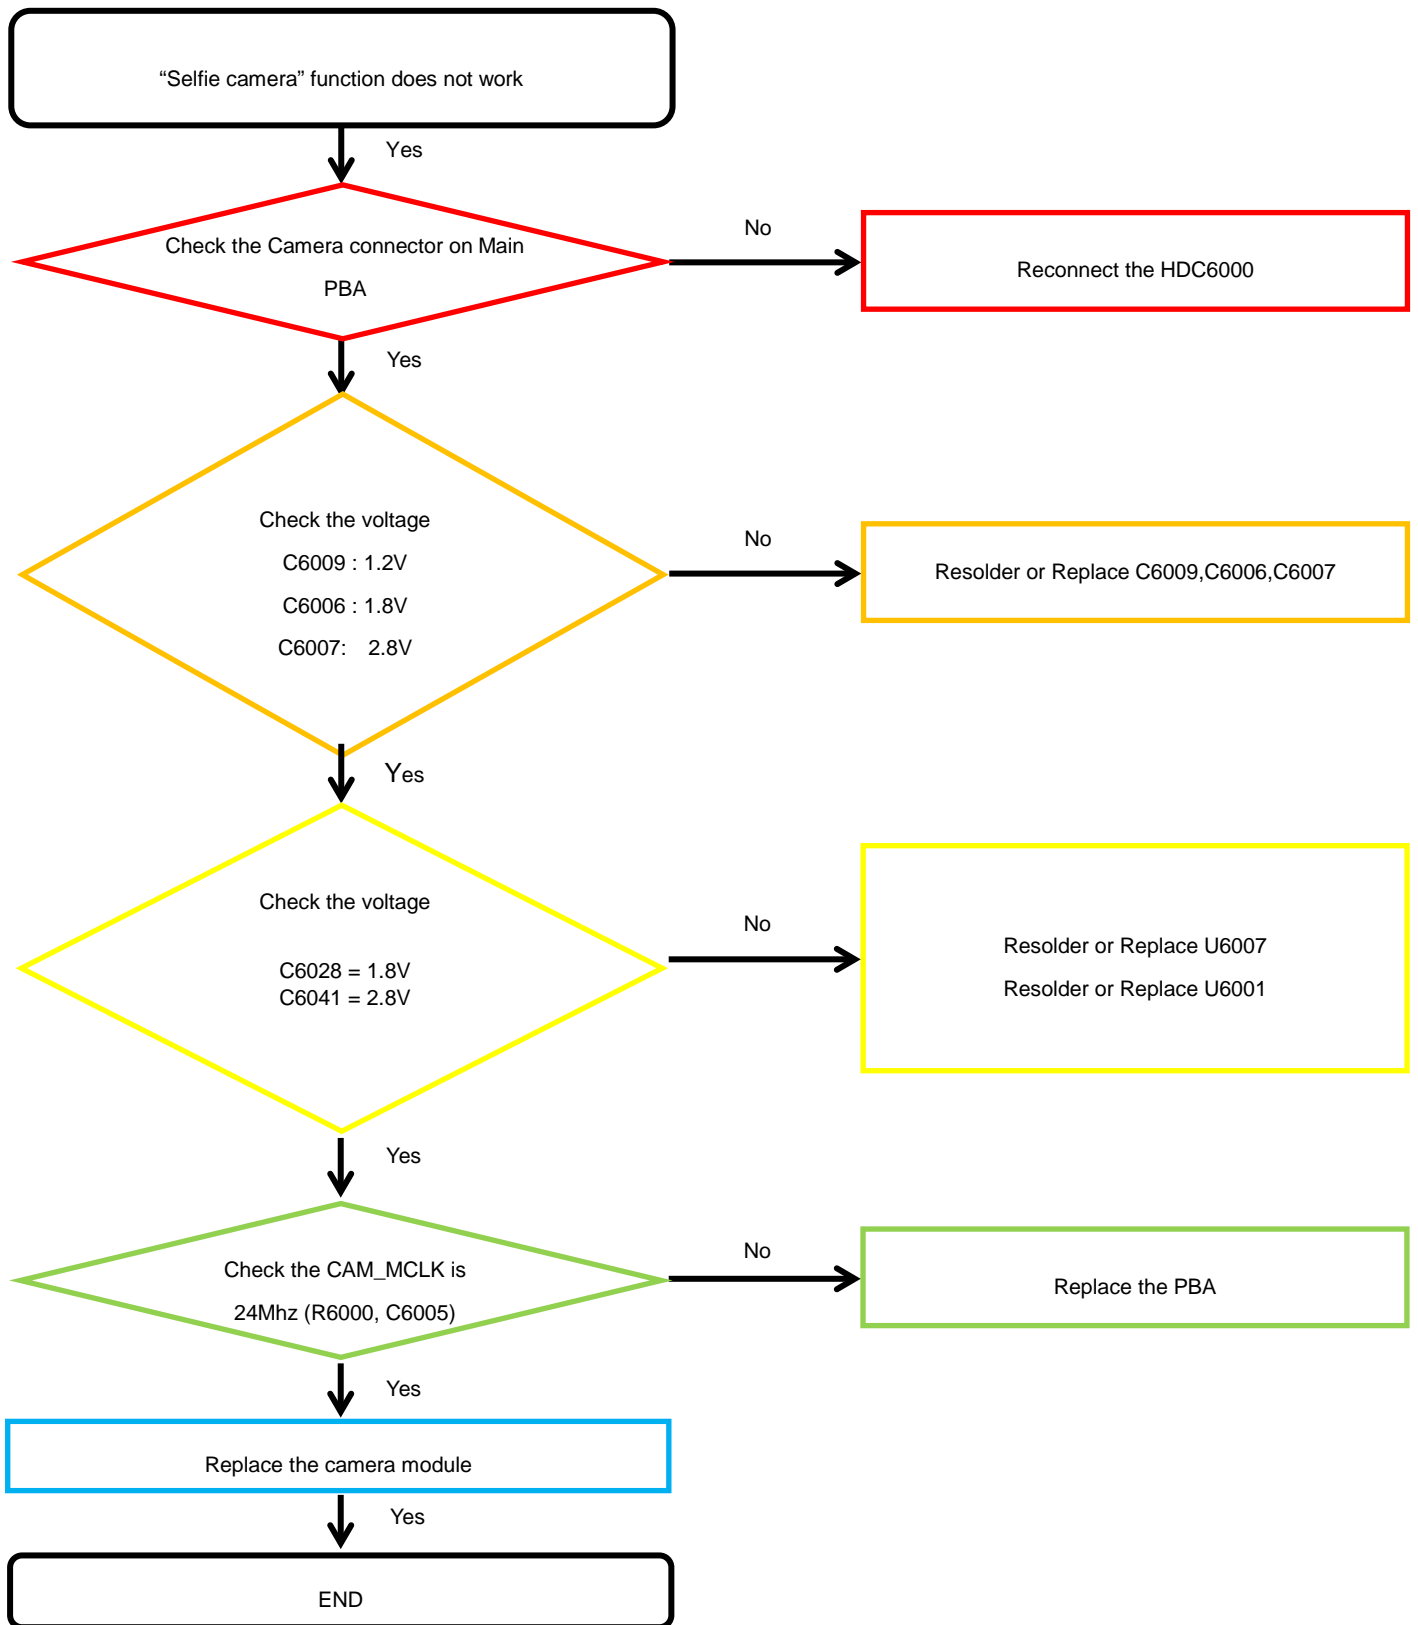

8. Level 3 Repair

8-4-13. 5M FF VT CAMERA