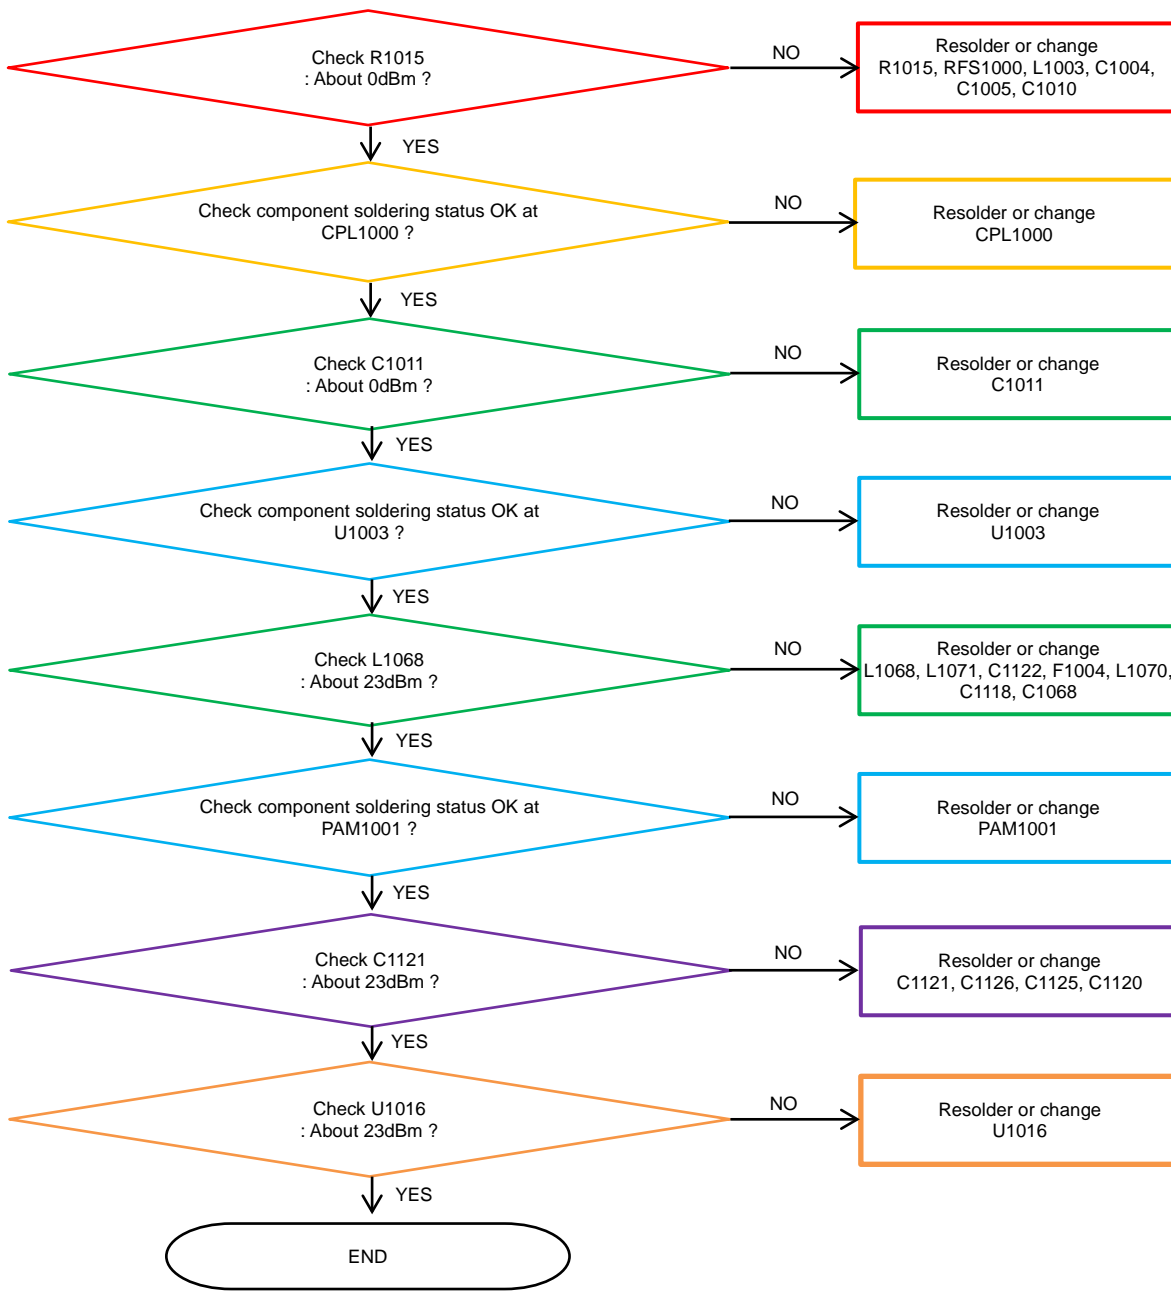

8. Level 3 Repair

8-4-29. LTE, WCDMA B1 TX

8. Level 3 Repair

8-4-30. LTE, WCDMA B2 TX

8. Level 3 Repair

8-4-31. LTE B3 TX

8. Level 3 Repair

8-4-32. LTE, WCDMA B5 TX

8. Level 3 Repair

8-4-33. LTE, WCDMA B8 TX

8. Level 3 Repair

8-4-34. LTE B20 TX

8. Level 3 Repair

8-4-35. LTE B7 TX [SM-J410F, SM-J410G]

8. Level 3 Repair

8-4-36. LTE B38, 41 TX [SM-J410F, SM-J410G]

8. Level 3 Repair

8-4-37. LTE B40 TX [SM-J410F, SM-J410G]

8. Level 3 Repair

8-4-38. LTE B1, WCDMA B1 Rx [SM-J410G]

8. Level 3 Repair

8-4-39. WCDMA B4, LTE B4, B66 Rx [SM-J410G]

8. Level 3 Repair

8-4-40. LTE B20 RX [SM-J410G]