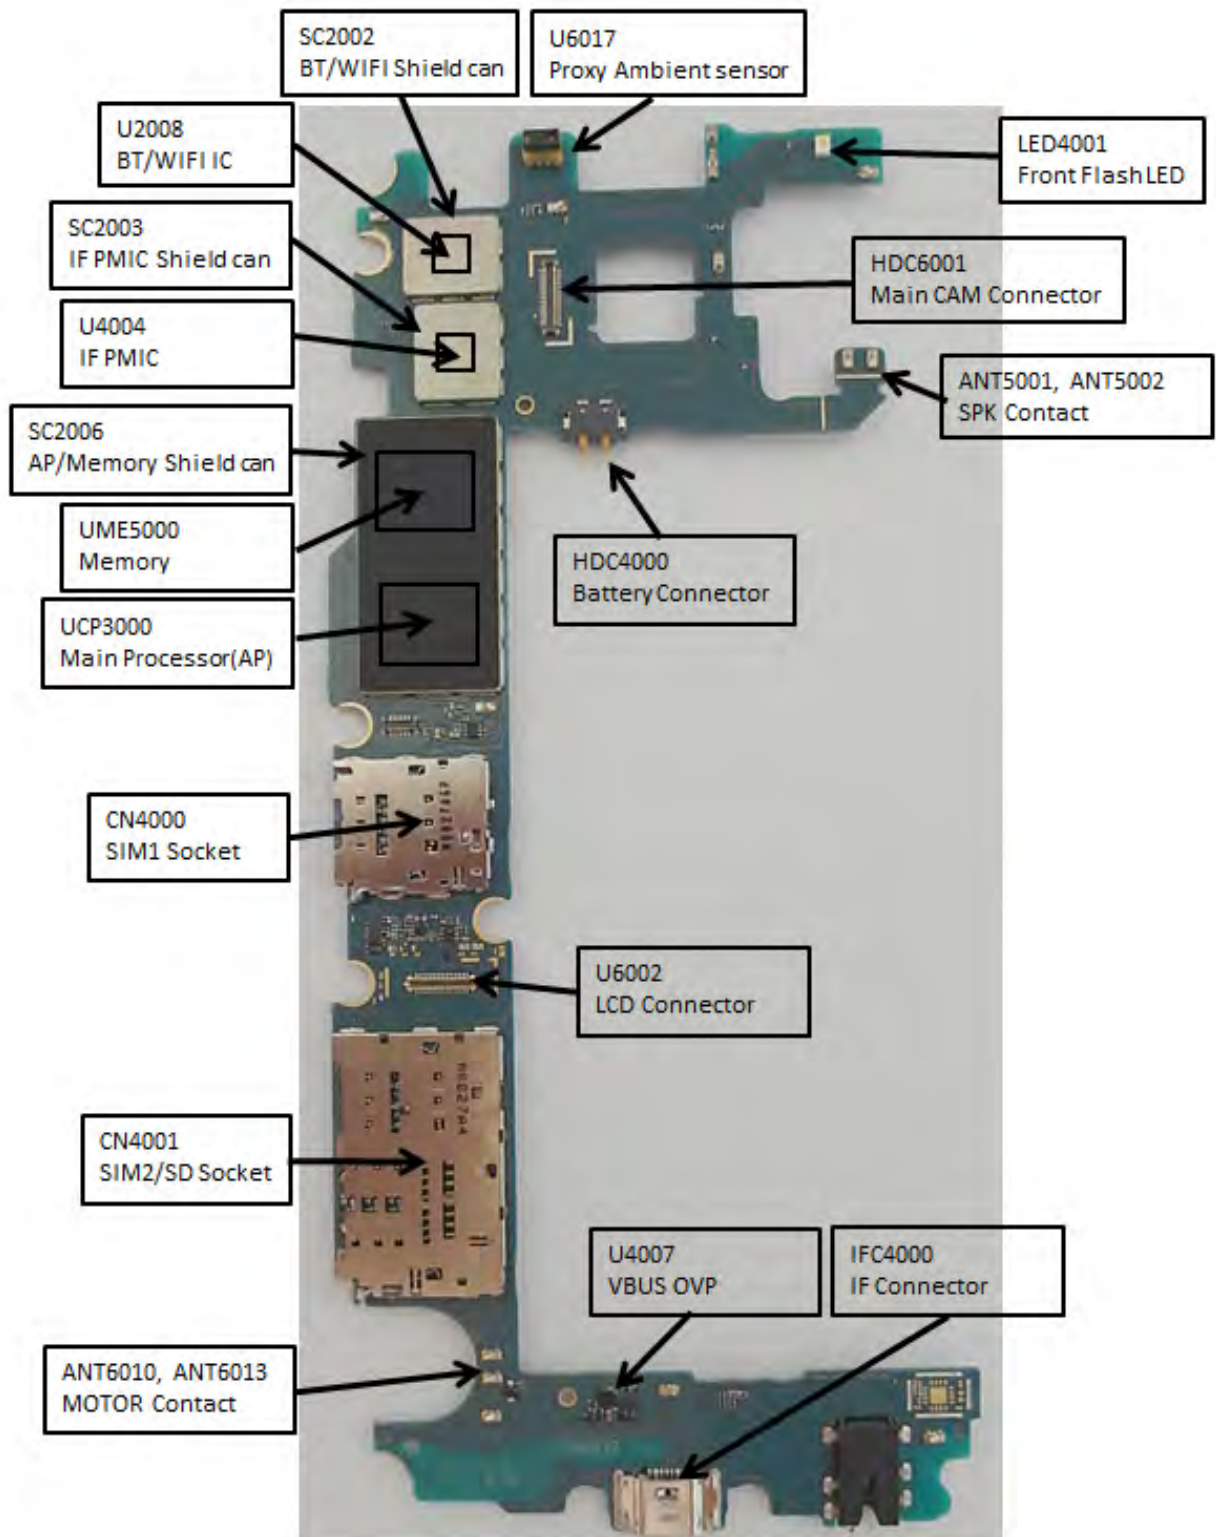

8. Level 3 Repair

8-1. Components Layout

8. Level 3 Repair

SM-J410x Block Diagram

AliFixit.COM

WWW.ALISA

AliFixit.COM

SM - J410F

WWW.ALISA

WWW.ALIFIXIT.COM

WWW.ALISAL

WWW.ALIFIXIT.COM

SM - J410G

WWW.ALISALI.COM

8. Level 3 Repair

8-3. Flow chart of Troubleshooting.

Oscilloscope

Digital Multimeter

Power Supply

+ driver, ESD Safe Tweezer

8960 & Spectrum Analyzer

Soldering iron

8. Level 3 Repair

8-4-1. Power On