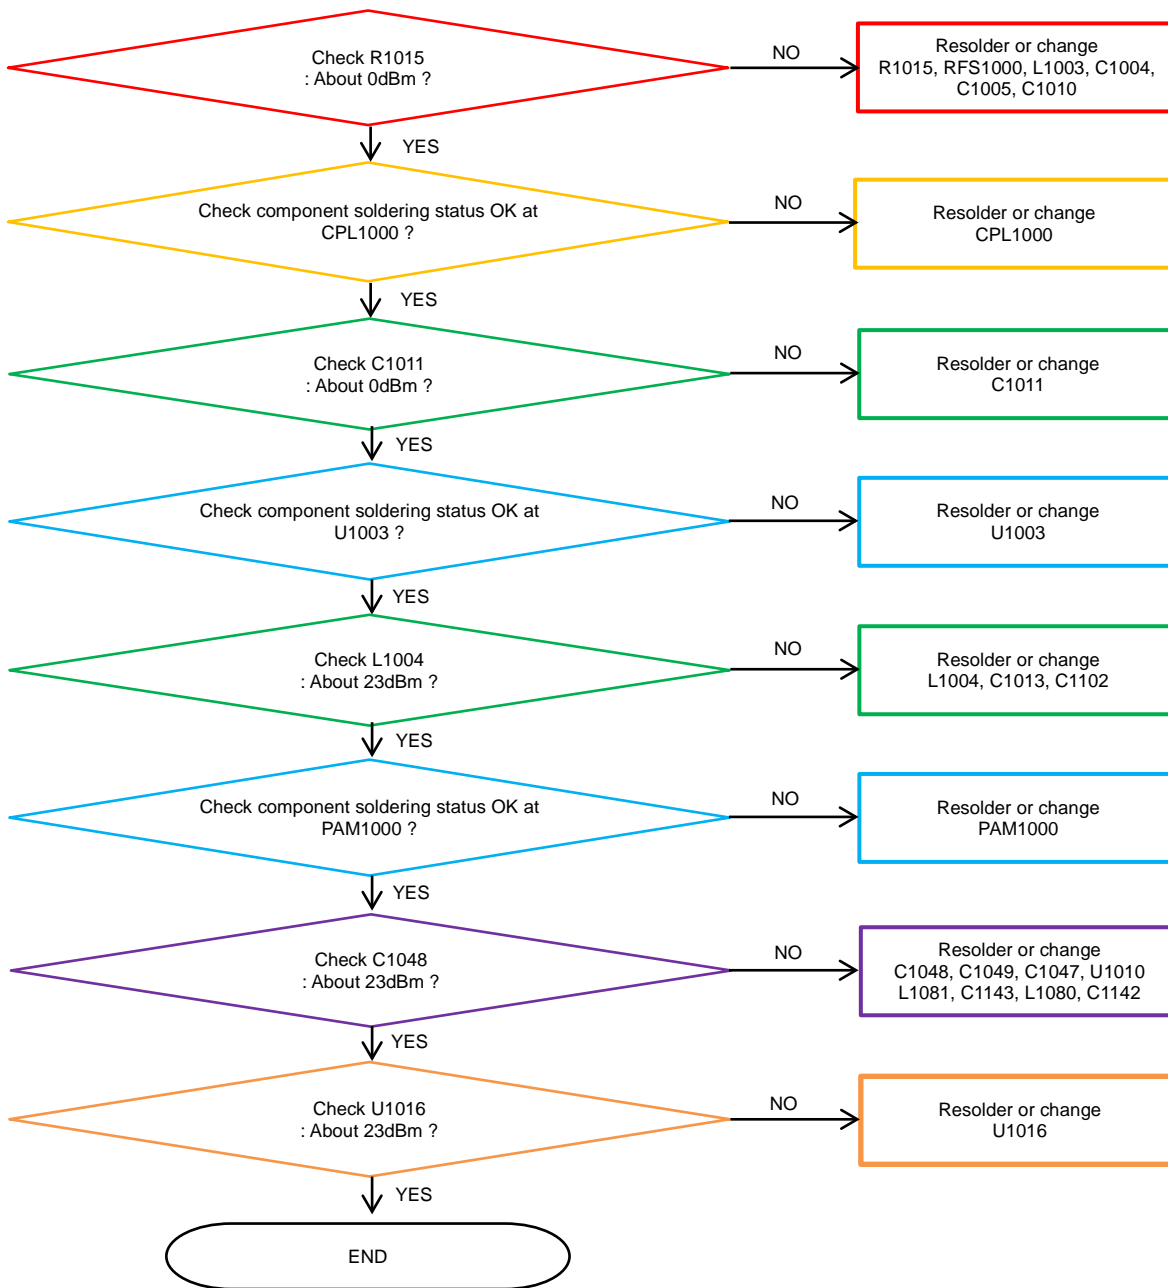

8. Level 3 Repair

8-4-37. LTE B40 TX [SM-J410F, SM-J410G]

8. Level 3 Repair

8-4-38. LTE B1, WCDMA B1 Rx [SM-J410G]

8. Level 3 Repair

8-4-39. WCDMA B4, LTE B4, B66 Rx [SM-J410G]

8. Level 3 Repair

8-4-40. LTE B20 RX [SM-J410G]

8. Level 3 Repair

8-4-41. LTE B28 RX [SM-J410G]

8. Level 3 Repair

8-4-42. LTE B12, 17 RX [SM-J410G]

8. Level 3 Repair

8-4-43. LTE B13 RX [SM-J410G]

8. Level 3 Repair

8-4-44. GSM 850 / GSM900 TX [SM-J410G]

8. Level 3 Repair

8-4-45. WCDMA B4, LTE B4, B66 TX [SM-J410G]

8. Level 3 Repair

8-4-46. LTE B12, B17 TX [SM-J410G]

8. Level 3 Repair

8-4-47. LTE B13 TX [SM-J410G]

8. Level 3 Repair

8-4-48. LTE B28 TX [SM-J410G]