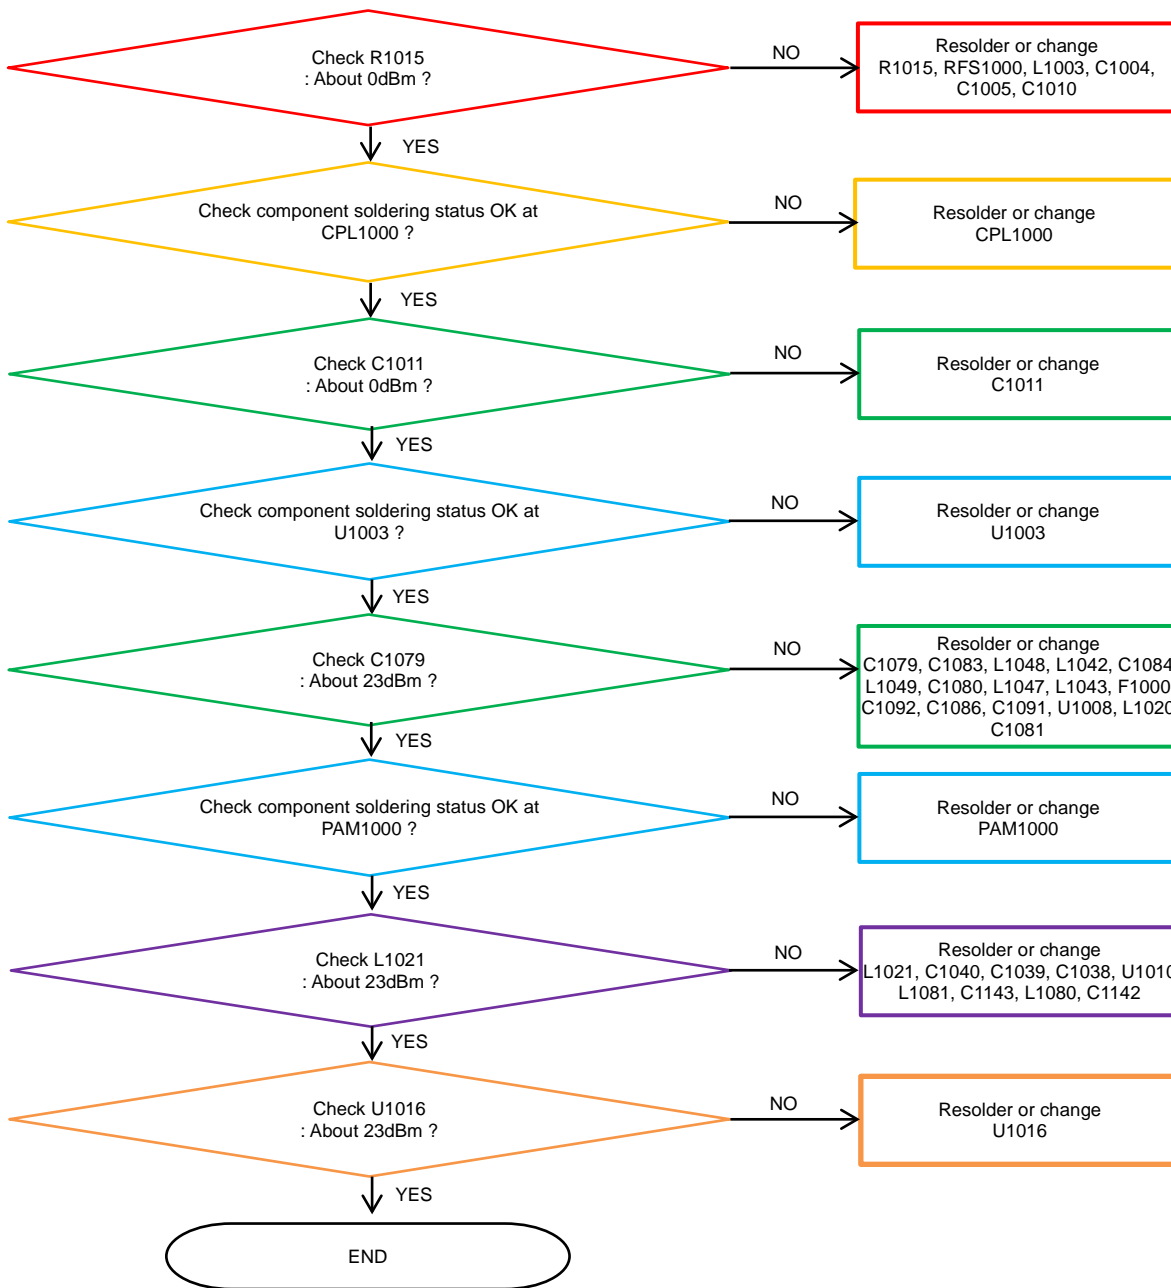

8. Level 3 Repair

8-4-41. LTE B28 RX [SM-J410G]

8. Level 3 Repair

8-4-42. LTE B12, 17 RX [SM-J410G]

8. Level 3 Repair

8-4-43. LTE B13 RX [SM-J410G]

8. Level 3 Repair

8-4-44. GSM 850 / GSM900 TX [SM-J410G]

8. Level 3 Repair

8-4-45. WCDMA B4, LTE B4, B66 TX [SM-J410G]

8. Level 3 Repair

8-4-46. LTE B12, B17 TX [SM-J410G]

8. Level 3 Repair

8-4-47. LTE B13 TX [SM-J410G]

8. Level 3 Repair

8-4-48. LTE B28 TX [SM-J410G]