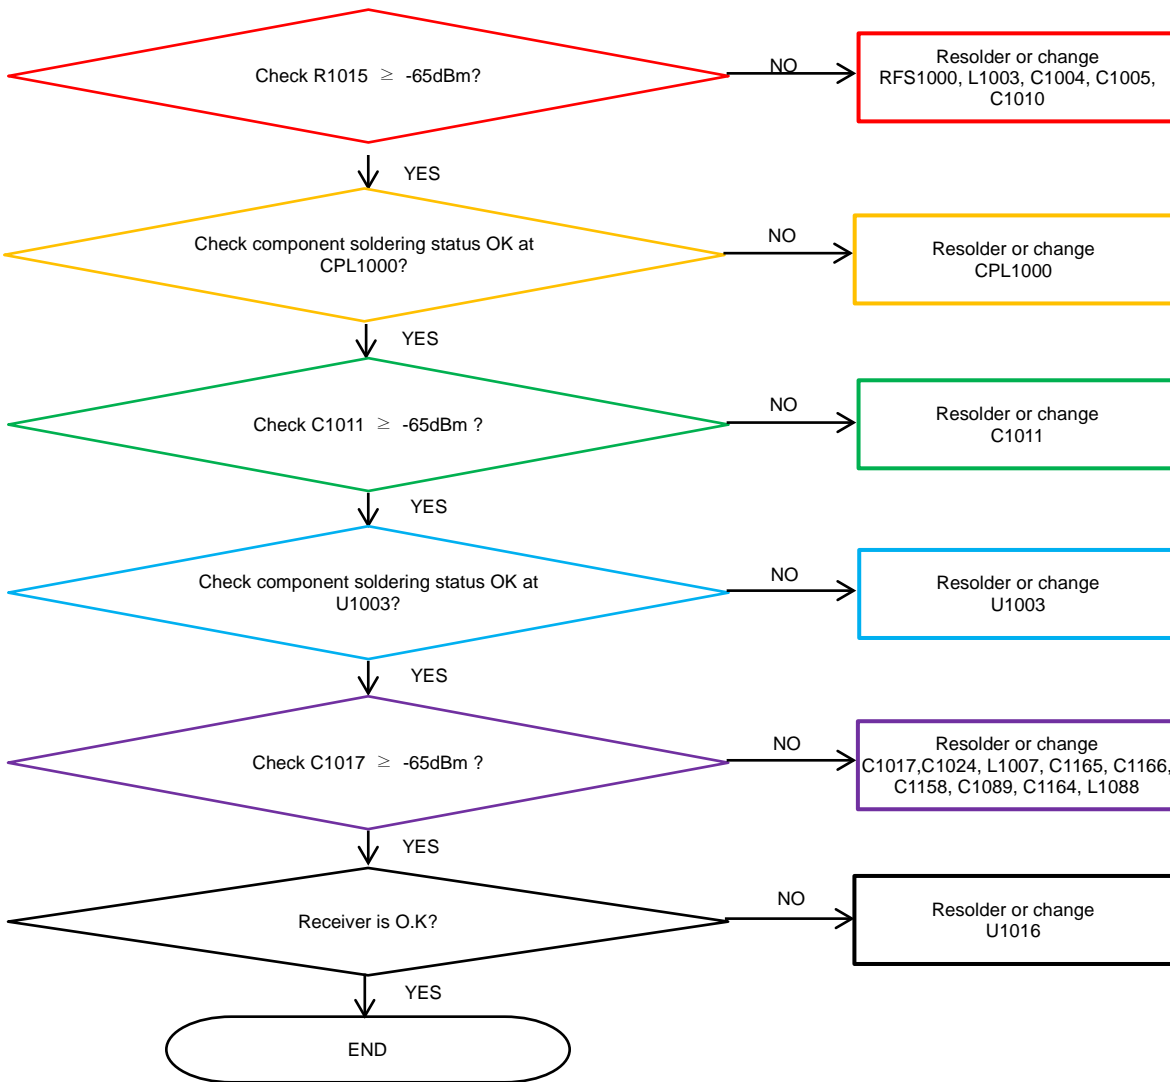

8. Level 3 Repair

8-4-13. 5M FF VT CAMERA

8. Level 3 Repair

8-4-14. TSP

8. Level 3 Repair

8-4-15. Motor

8. Level 3 Repair

8-4-16. BT/WIFI

8. Level 3 Repair

8-4-17. GPS

8. Level 3 Repair

8-4-18. LTE B1, WCDMA B1 Rx [SM-J410F]

8. Level 3 Repair

8-4-19. LTE, WCDMA B2 / PCS RX

8. Level 3 Repair

8-4-20. LTE B3 / DCS RX