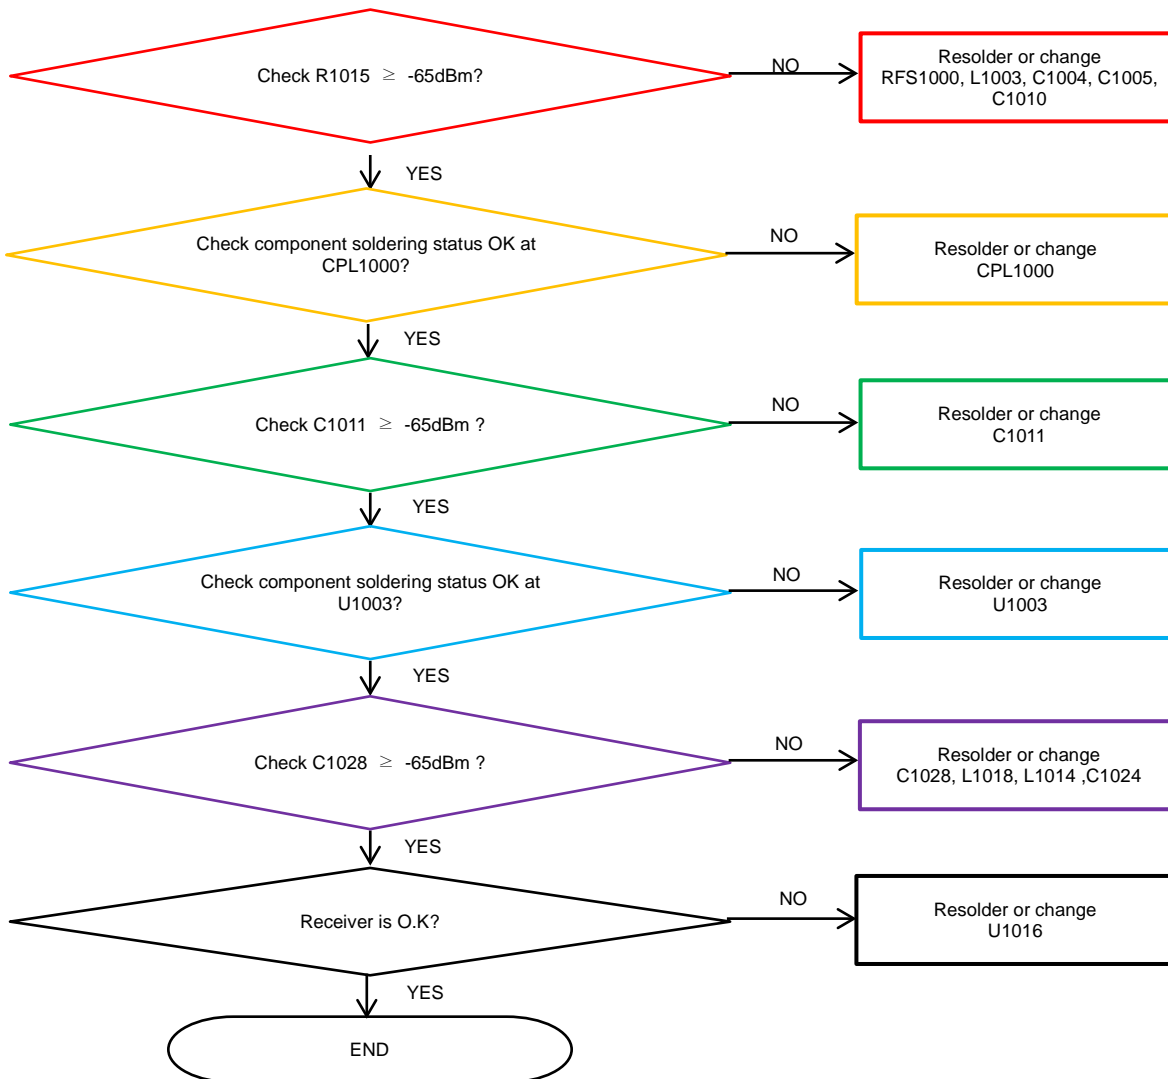

8. Level 3 Repair

8-4-17. GPS

8. Level 3 Repair

8-4-18. LTE B1, WCDMA B1 Rx [SM-J410F]

8. Level 3 Repair

8-4-19. LTE, WCDMA B2 / PCS RX

8. Level 3 Repair

8-4-20. LTE B3 / DCS RX

8. Level 3 Repair

8-4-21. LTE, WCDMA B5 / GSM850 RX

8. Level 3 Repair

8-4-22. LTE, WCDMA B8 / EGSM RX

8. Level 3 Repair

8-4-23. LTE B20 RX [SM-J410F]

8. Level 3 Repair

8-4-24. LTE B7 RX