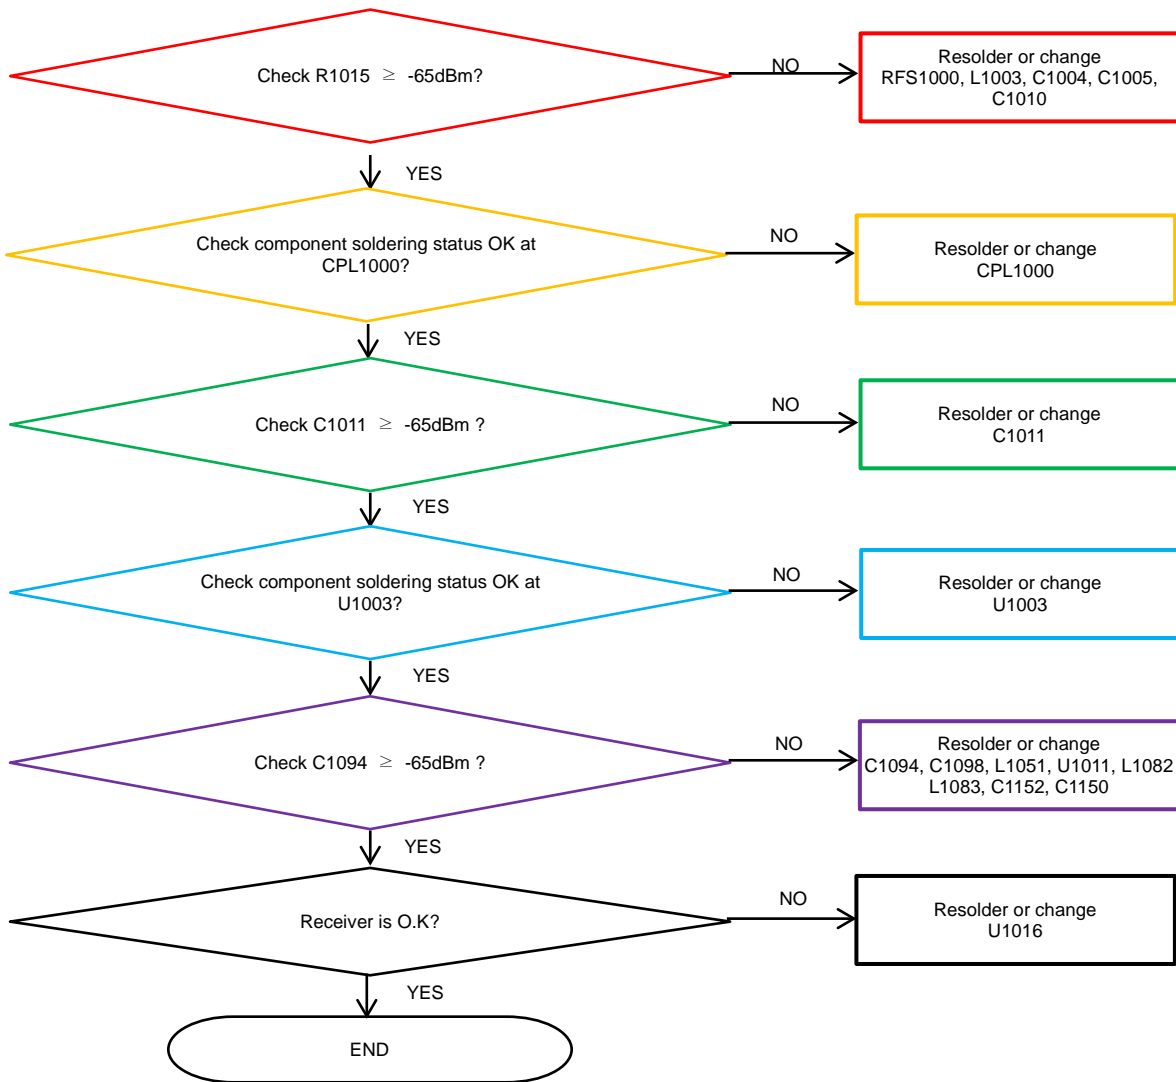

8. Level 3 Repair

8-4-33. LTE, WCDMA B8 TX

8. Level 3 Repair

8-4-34. LTE B20 TX

8. Level 3 Repair

8-4-35. LTE B7 TX [SM-J410F, SM-J410G]

8. Level 3 Repair

8-4-36. LTE B38, 41 TX [SM-J410F, SM-J410G]

8. Level 3 Repair

8-4-37. LTE B40 TX [SM-J410F, SM-J410G]

8. Level 3 Repair

8-4-38. LTE B1, WCDMA B1 Rx [SM-J410G]

8. Level 3 Repair

8-4-39. WCDMA B4, LTE B4, B66 Rx [SM-J410G]

8. Level 3 Repair

8-4-40. LTE B20 RX [SM-J410G]

8. Level 3 Repair

8-4-41. LTE B28 RX [SM-J410G]

8. Level 3 Repair

8-4-42. LTE B12, 17 RX [SM-J410G]

8. Level 3 Repair

8-4-43. LTE B13 RX [SM-J410G]

8. Level 3 Repair

8-4-44. GSM 850 / GSM900 TX [SM-J410G]