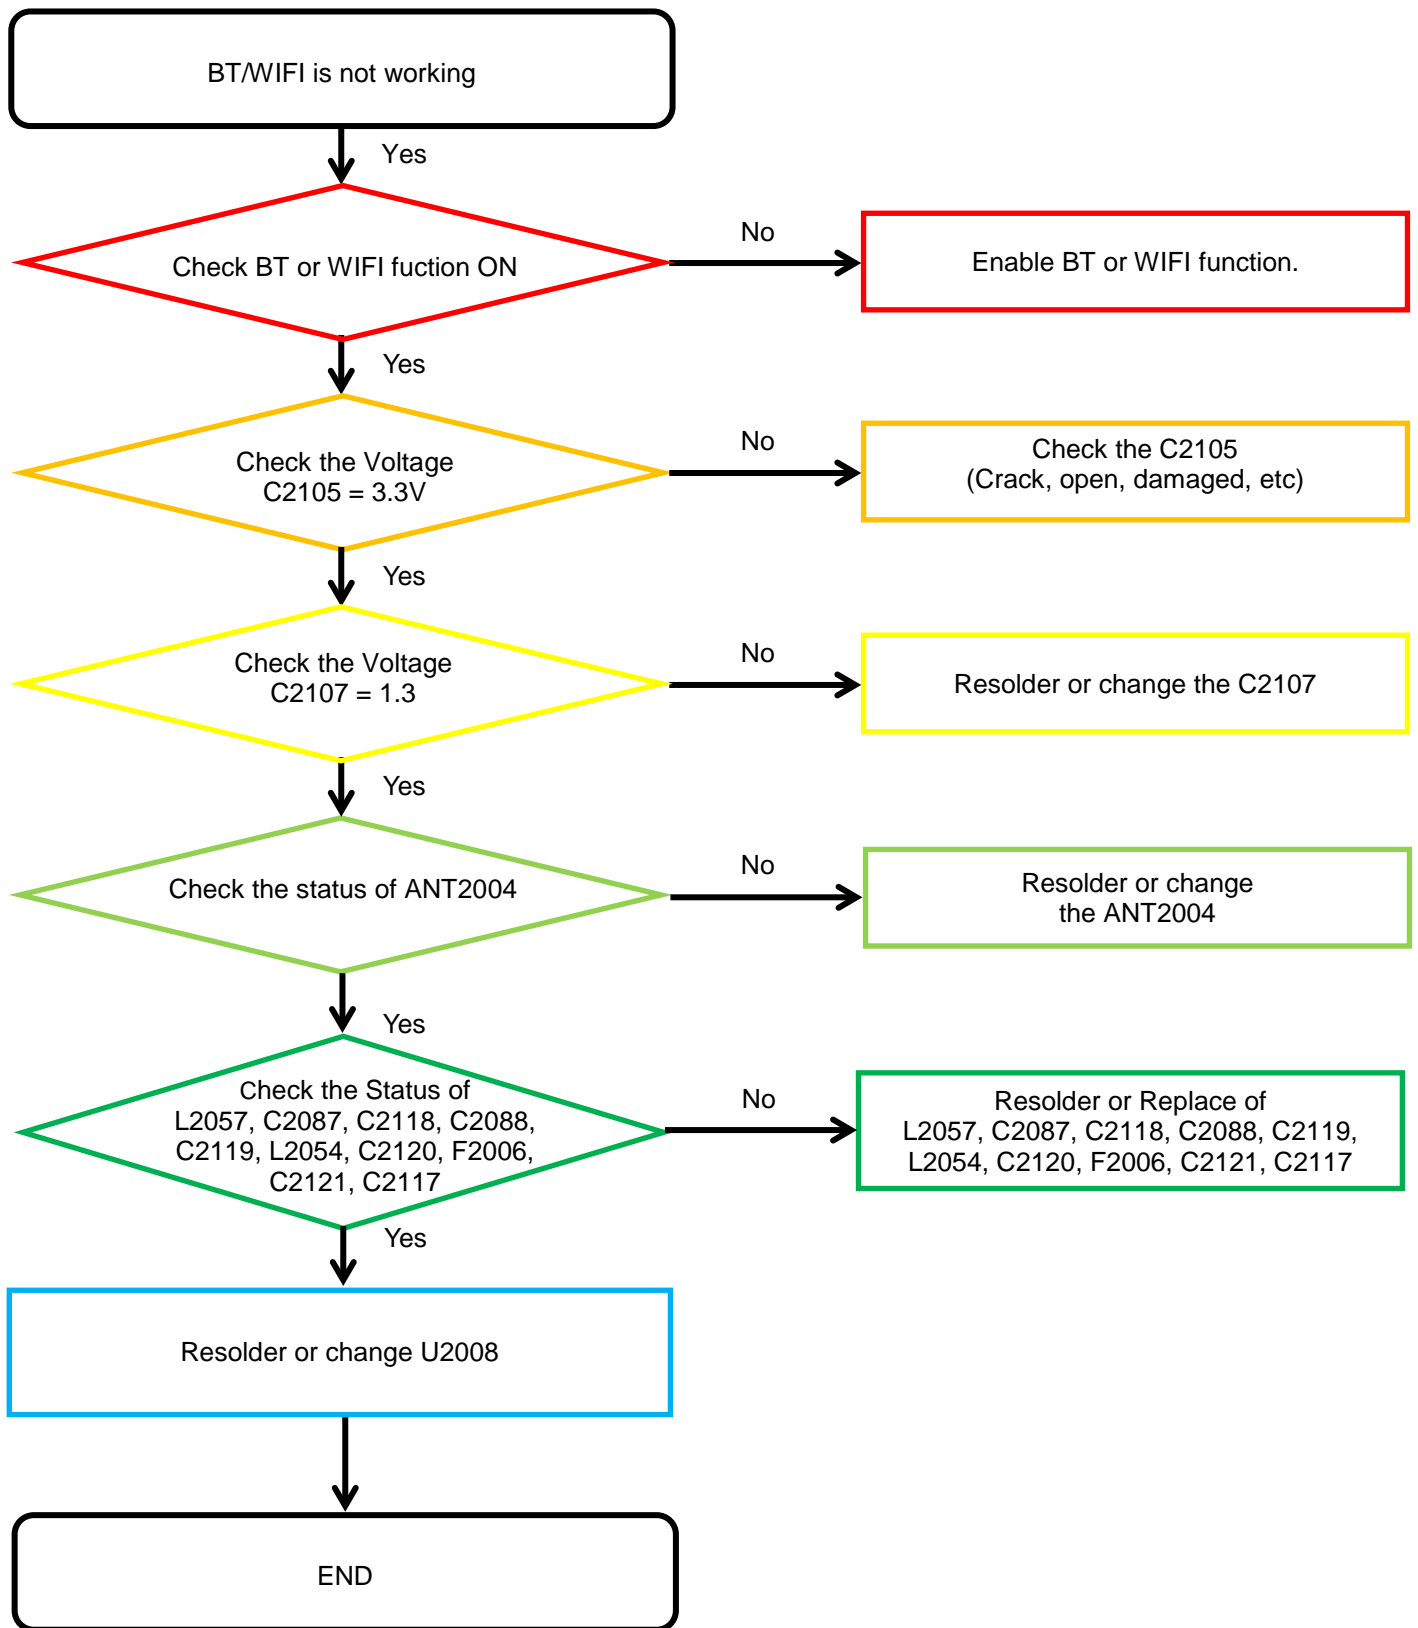

8. Level 3 Repair

8-4-13. 5M FF VT CAMERA

8. Level 3 Repair

8-4-14. TSP

8. Level 3 Repair

8-4-15. Motor

8. Level 3 Repair

8-4-16. BT/WIFI