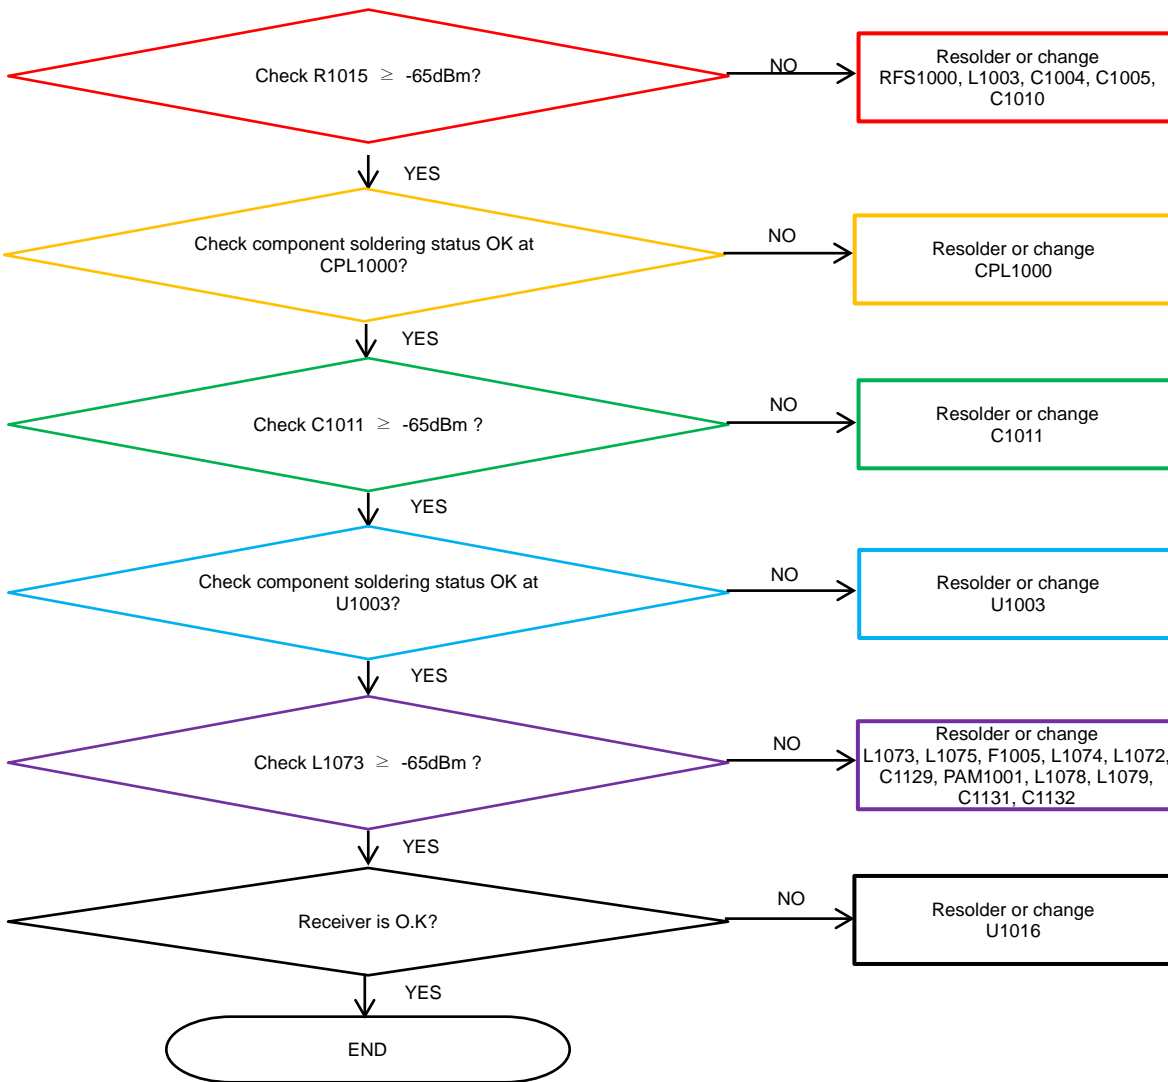

8. Level 3 Repair

8-4-21. LTE, WCDMA B5 / GSM850 RX

8. Level 3 Repair

8-4-22. LTE, WCDMA B8 / EGSM RX

8. Level 3 Repair

8-4-23. LTE B20 RX [SM-J410F]

8. Level 3 Repair

8-4-24. LTE B7 RX

8. Level 3 Repair

8-4-25. LTE B38_41 RX

8. Level 3 Repair

8-4-26. LTE B40 RX

8. Level 3 Repair

8-4-27. GSM 850 / GSM900 TX [SM-J410F]

8. Level 3 Repair

8-4-28. GSM1800/ GSM1900 TX