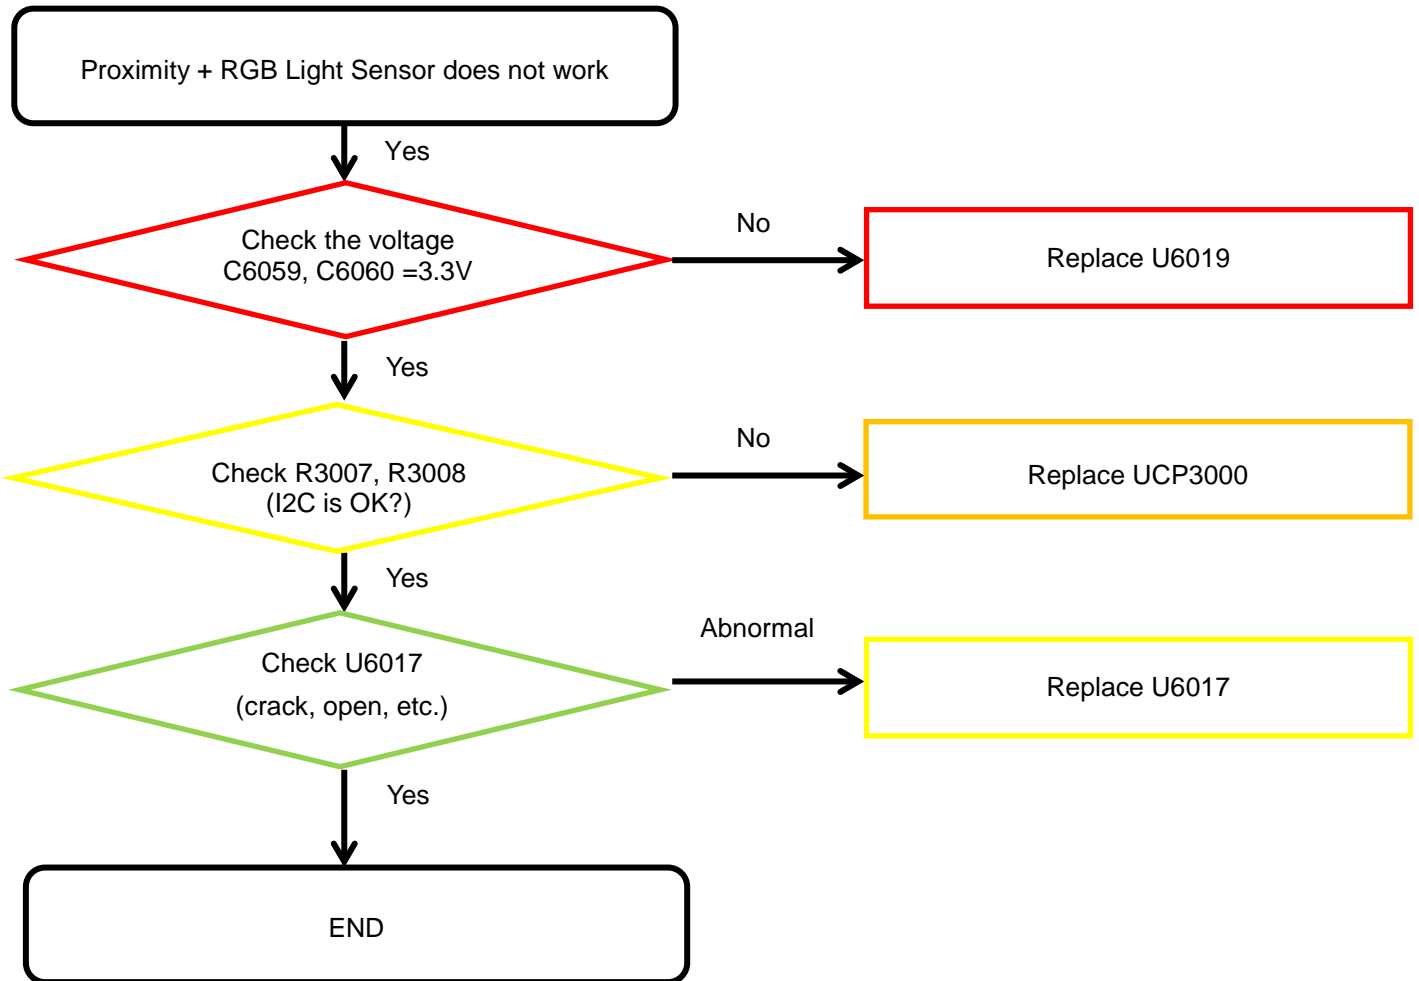

8. Level 3 Repair

8-4-2. Initial

8. Level 3 Repair

8-4-3. No Service

8. Level 3 Repair

8-4-4. SIM Part

8. Level 3 Repair

8-4-5. T-Flash Part

8. Level 3 Repair

8-4-6. Cable Charging Part

8. Level 3 Repair

8-4-7-1. Accelerator Sensor

8. Level 3 Repair

8-4-7-2. Proximity sensor (RGB Light sensor)

8. Level 3 Repair

8-4-8. Microphone Part - Main MIC