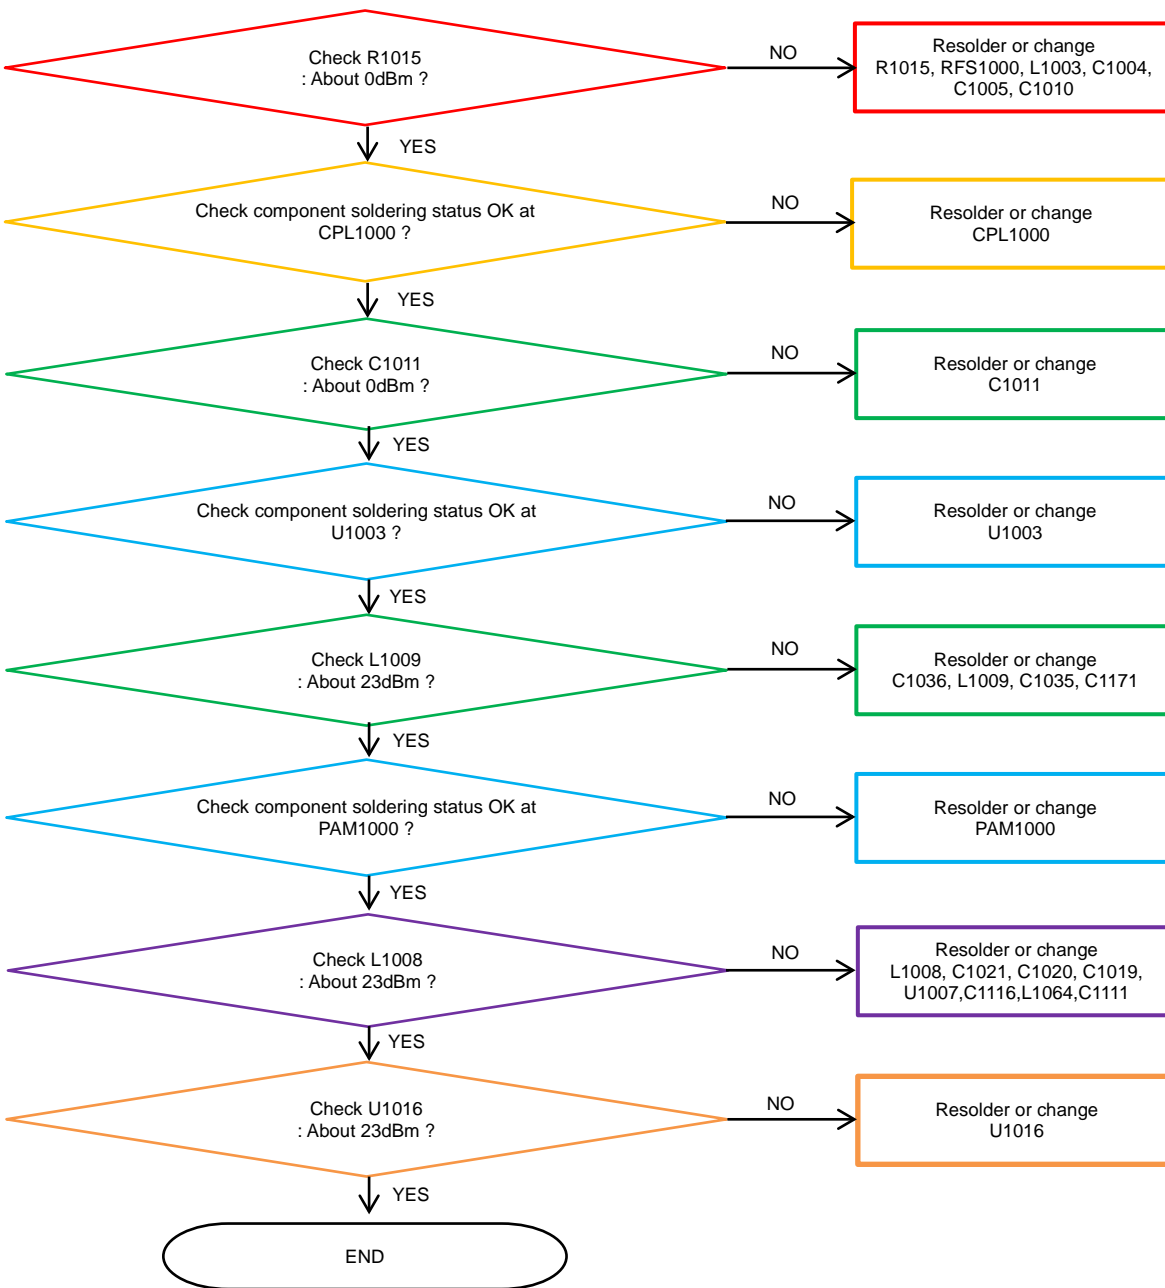

8. Level 3 Repair

8-4-25. LTE B38_41 RX

8. Level 3 Repair

8-4-26. LTE B40 RX

8. Level 3 Repair

8-4-27. GSM 850 / GSM900 TX [SM-J410F]

8. Level 3 Repair

8-4-28. GSM1800/ GSM1900 TX

8. Level 3 Repair

8-4-29. LTE, WCDMA B1 TX

8. Level 3 Repair

8-4-30. LTE, WCDMA B2 TX

8. Level 3 Repair

8-4-31. LTE B3 TX

8. Level 3 Repair

8-4-32. LTE, WCDMA B5 TX

8. Level 3 Repair

8-4-33. LTE, WCDMA B8 TX

8. Level 3 Repair

8-4-34. LTE B20 TX

8. Level 3 Repair

8-4-35. LTE B7 TX [SM-J410F, SM-J410G]

8. Level 3 Repair

8-4-36. LTE B38, 41 TX [SM-J410F, SM-J410G]