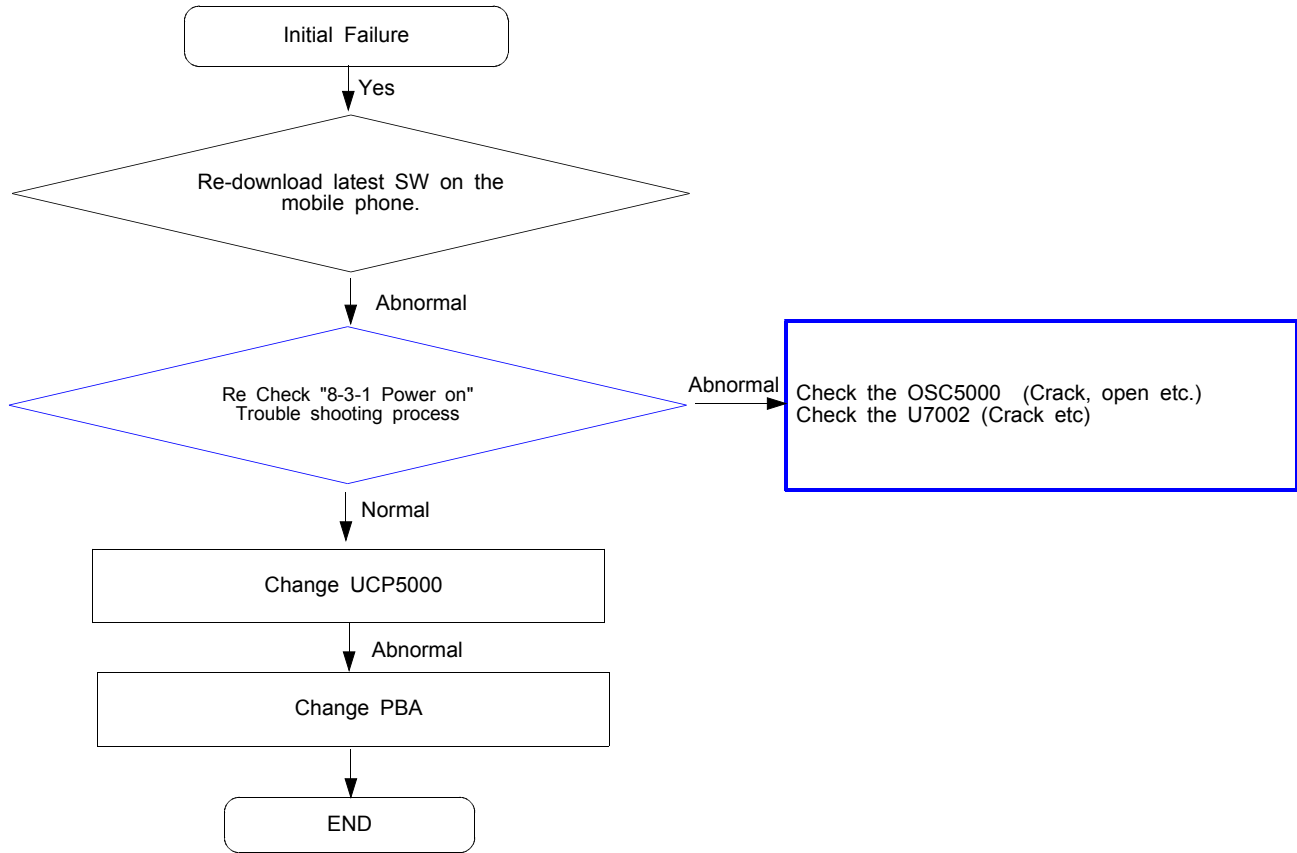

8. Level 3 Repair

8-1. Block Diagram

8-2. PCB Diagrams

8-2-1. Top

8-2-3. Sub PBA Top

8-2-3. Sub PBA Bottom

Bottom Overlay

8-3. Flow Chart of Troubleshooting

Equipments

↑ Oscilloscope

↑ Digital Multimeter

↑ Power Supply

↑ + driver, ESD Safe Tweezer

↑ 8960 & Spectrum Analyzer

↑ Soldering iron

8-3-1. Power On

8-3-2. Initial

8-3-3. No Service

8-3-4. Sim Part

8-3-5. Charging Part

8-3-6. OTG

8-3-7. Sensor Hub

8-3-7-2. Magnetic Sensor

8-3-7-3. 6Axis Sensor