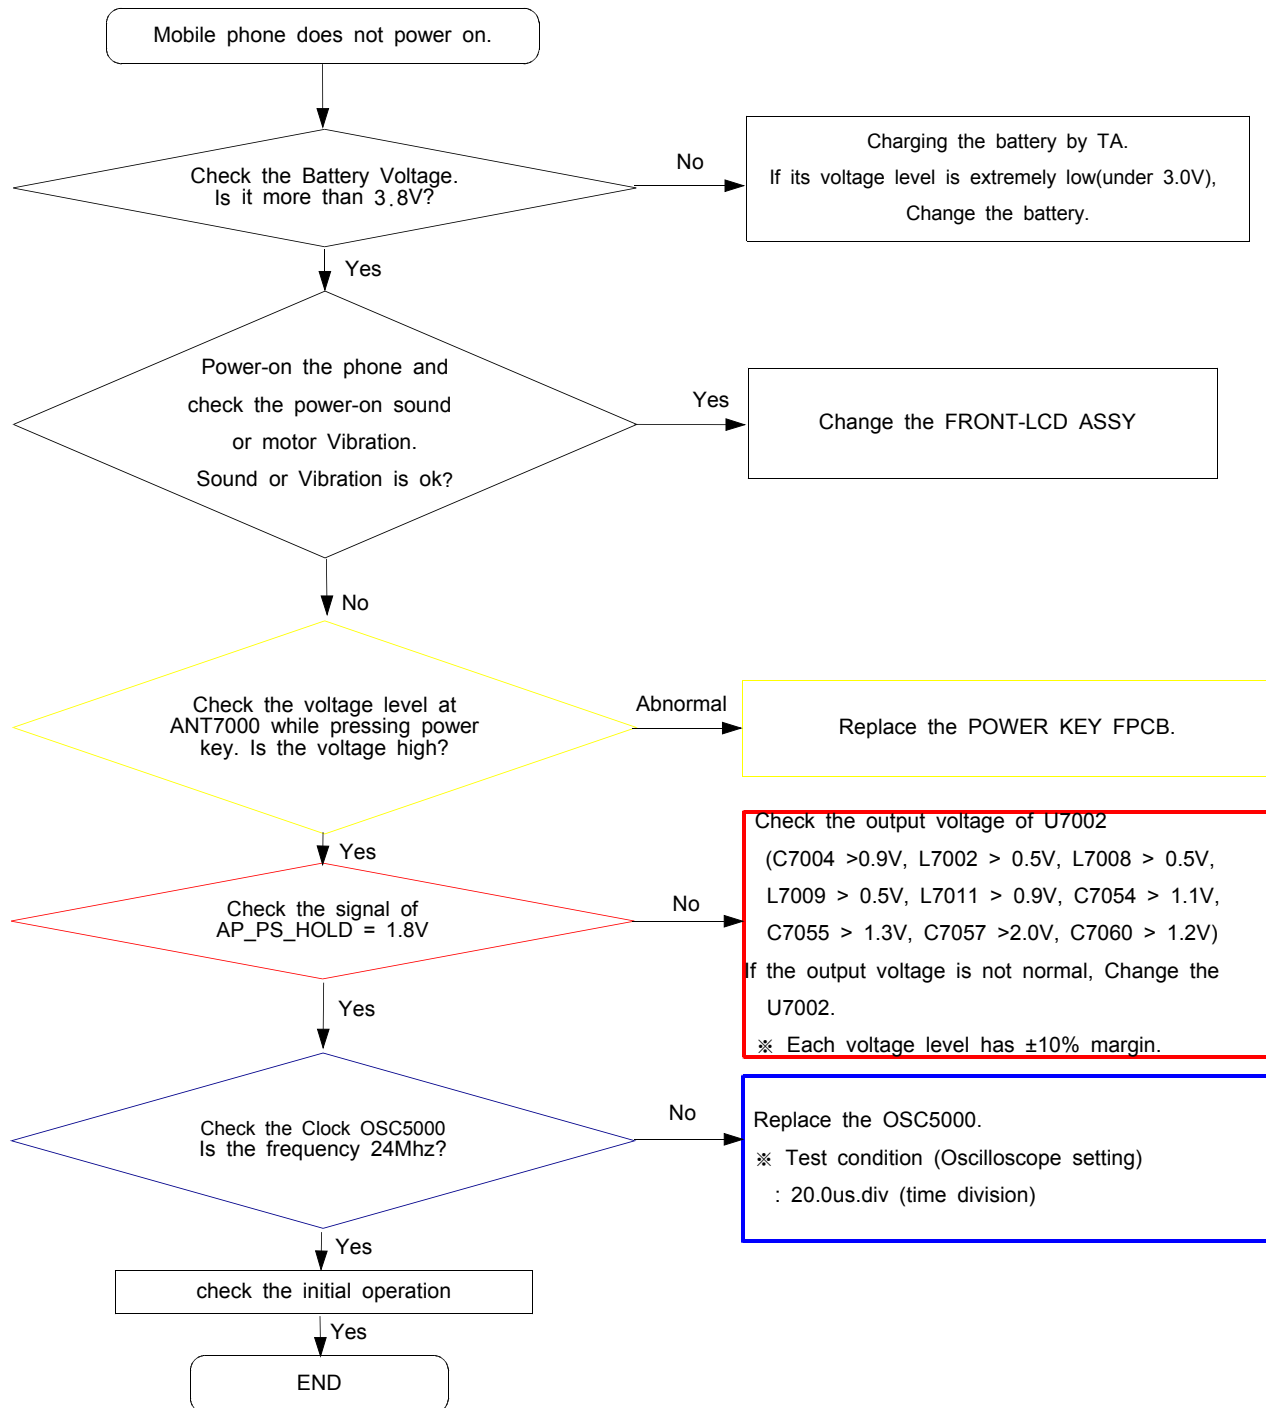

8. Level 3 Repair

8-1. Block Diagram

8-2. PCB Diagrams

8-2-1. Top

8-2-3. Sub PBA Top

8-2-3. Sub PBA Bottom

Bottom Overlay

8-3. Flow Chart of Troubleshooting

Equipments

↑ Oscilloscope

↑ Digital Multimeter

↑ Power Supply

↑ + driver, ESD Safe Tweezer

↑ 8960 & Spectrum Analyzer

↑ Soldering iron

8-3-1. Power On

8-3-2. Initial

8-3-3. No Service

8-3-4. Sim Part

8-3-5. Charging Part

8-3-6. OTG

8-3-7. Sensor Hub

8-3-7-2. Magnetic Sensor

8-3-7-3. 6Axis Sensor