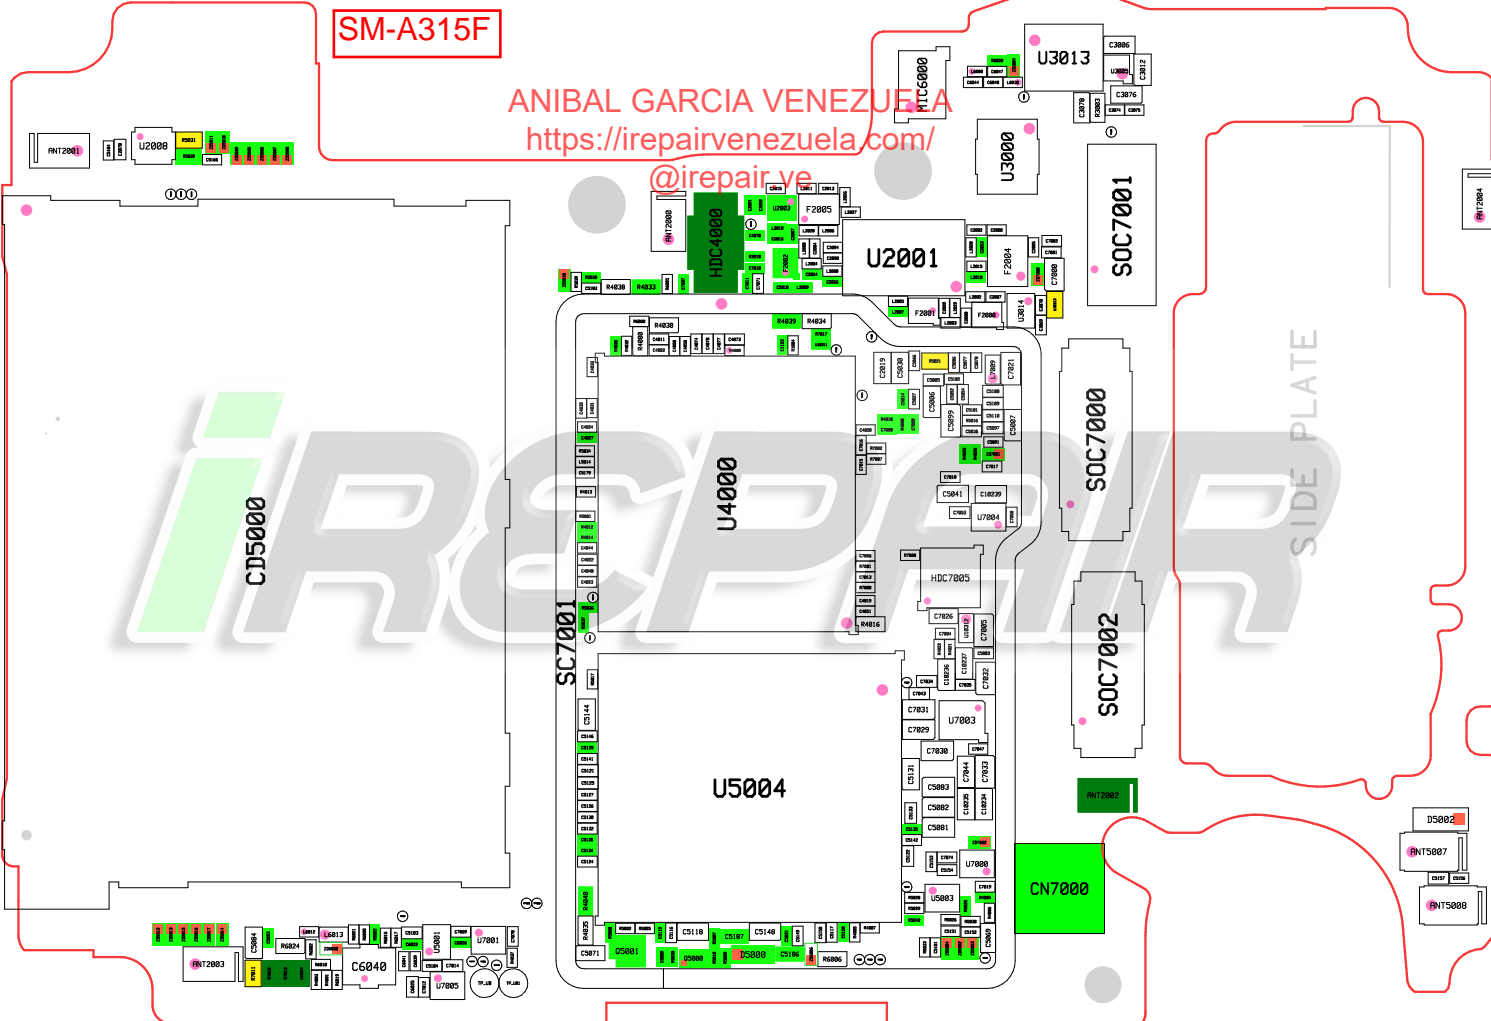

SM-A315F

ANIBAL GARCIA VENEZUELA

<https://irepairvenezuela.com/>

@irepair_ve

A

A

CD5000

U4000

U5004

SC7001

U2001

HDC4000

HDC6000

U3000

SOC7001

SOC7000

SOC7002

CN7000

SIDE PLATE

<https://www.youtube.com/channel/UC.../anibalgarciaolivera>

D5002

INT5007

INT5008