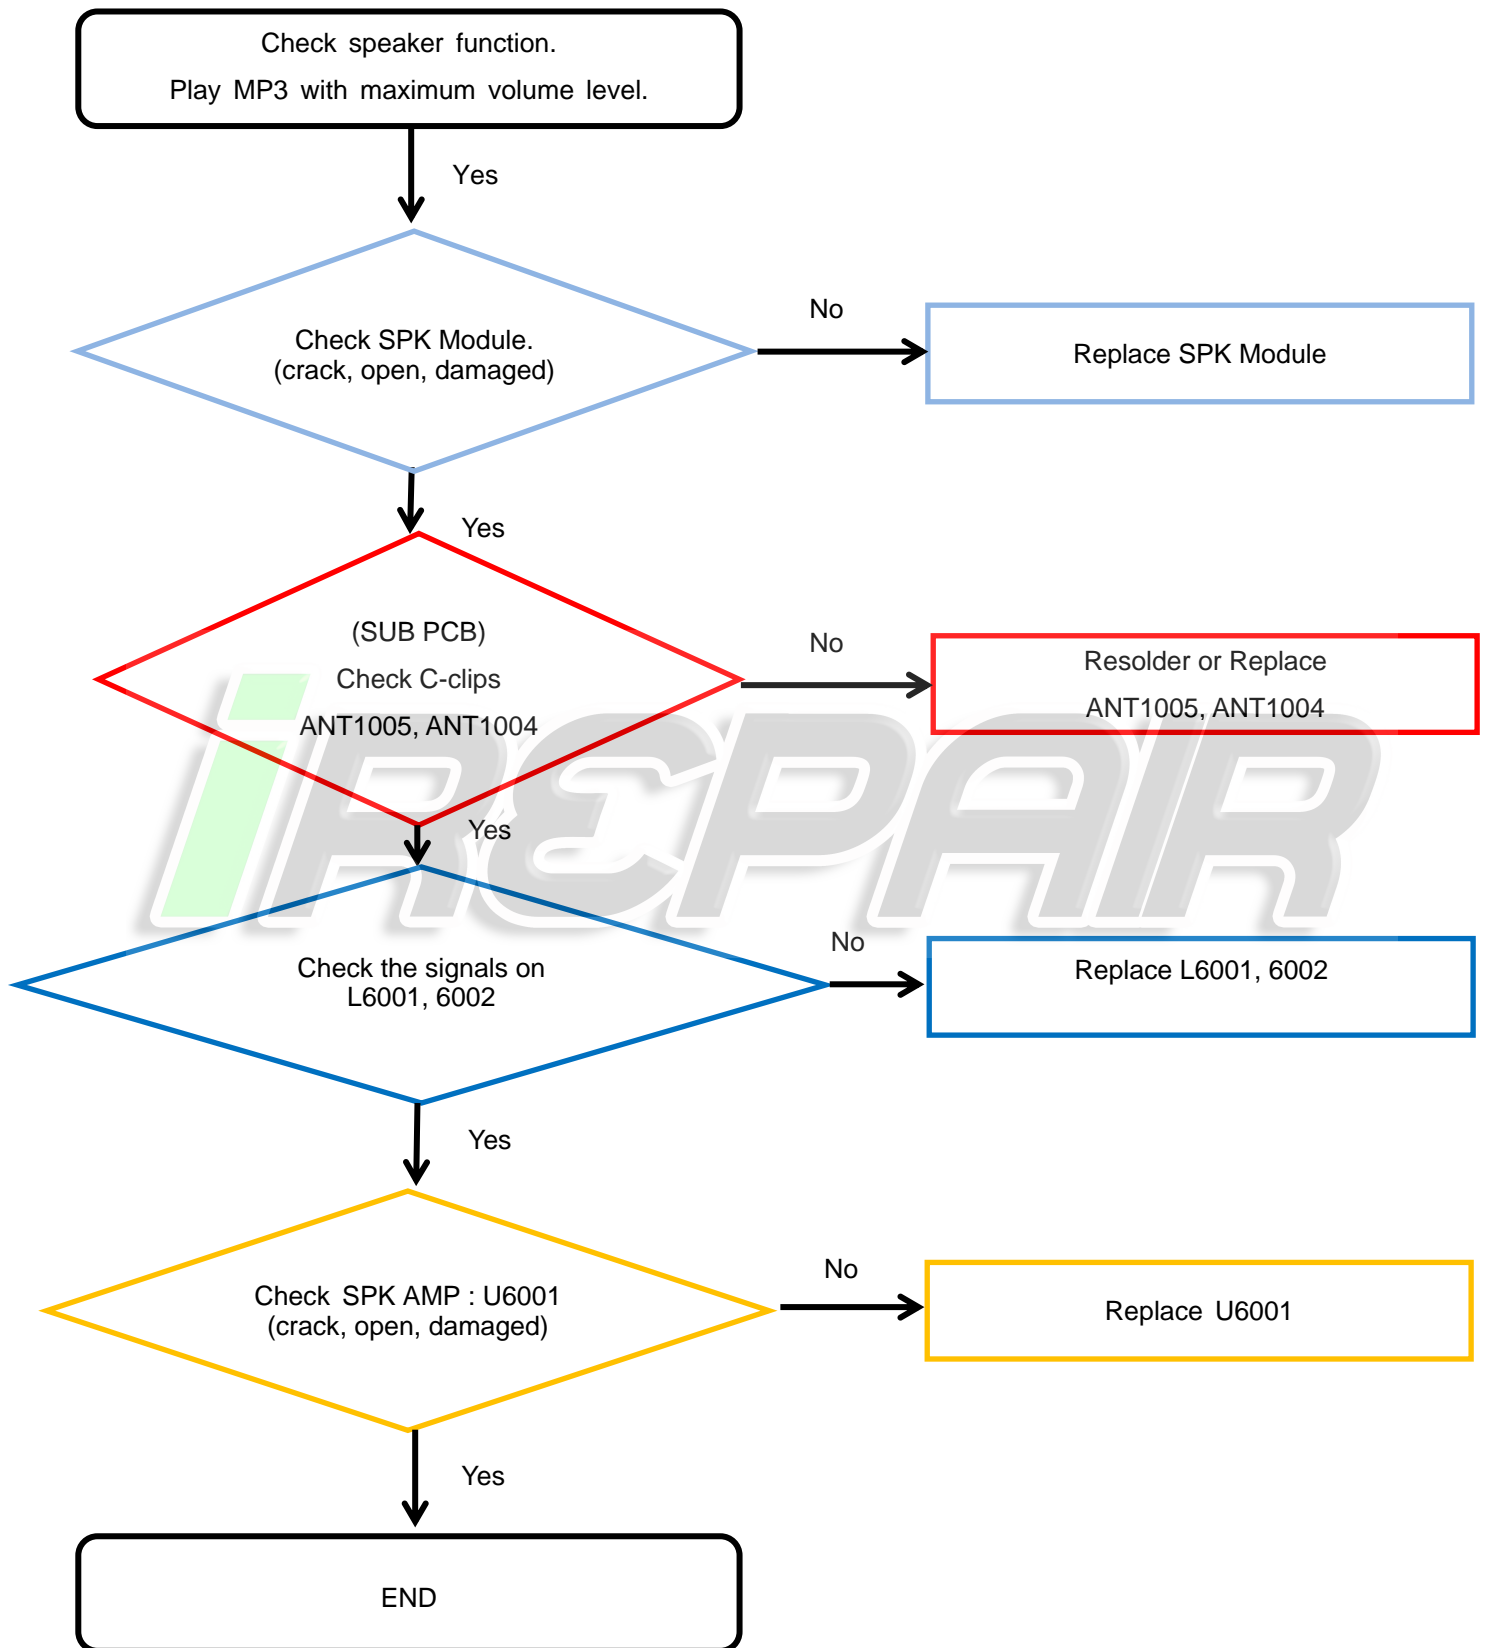

8. Level 3 Repair

ANIBAL GARCIA VENEZUELA

<https://irepairvenezuela.com/>

@irepair.ve

8-4-9. Speaker Part

Confidential and proprietary-the contents in this service guide subject to change without prior notice

Distribution, transmission, or infringement of any content or data from this document without Samsung's written authorization is strictly prohibited.