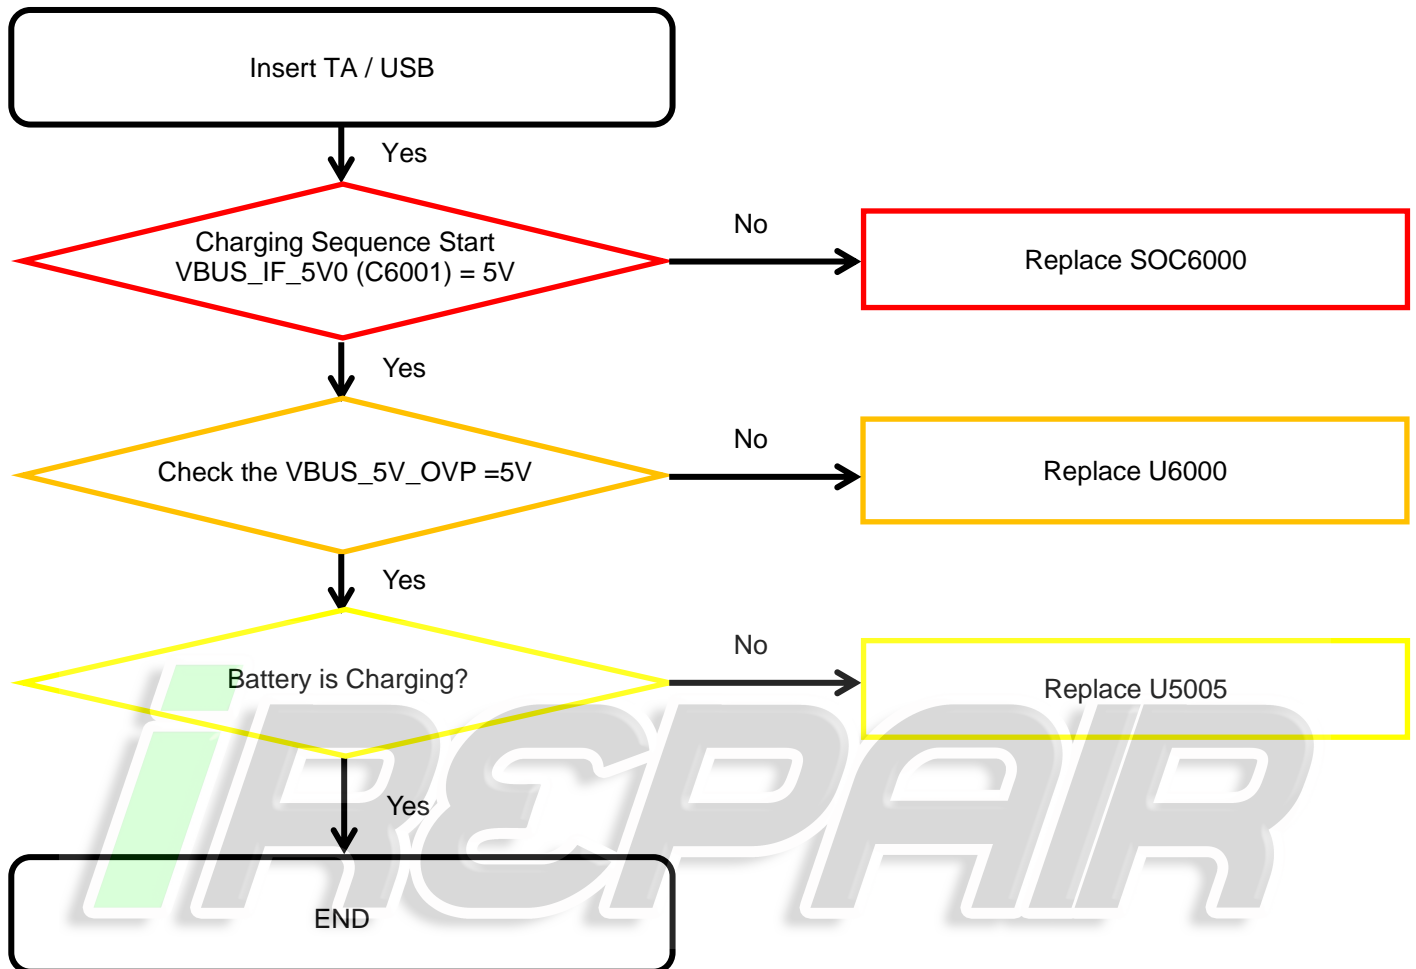

<https://irepairvenezuela.com/>

@irepair.ve

8-4-4. T-Flash Part

8. Level 3 Repair

ANIBAL GARCIA VENEZUELA

<https://irepairvenezuela.com/>

@irepair.ve

8-4-5. Charging Part