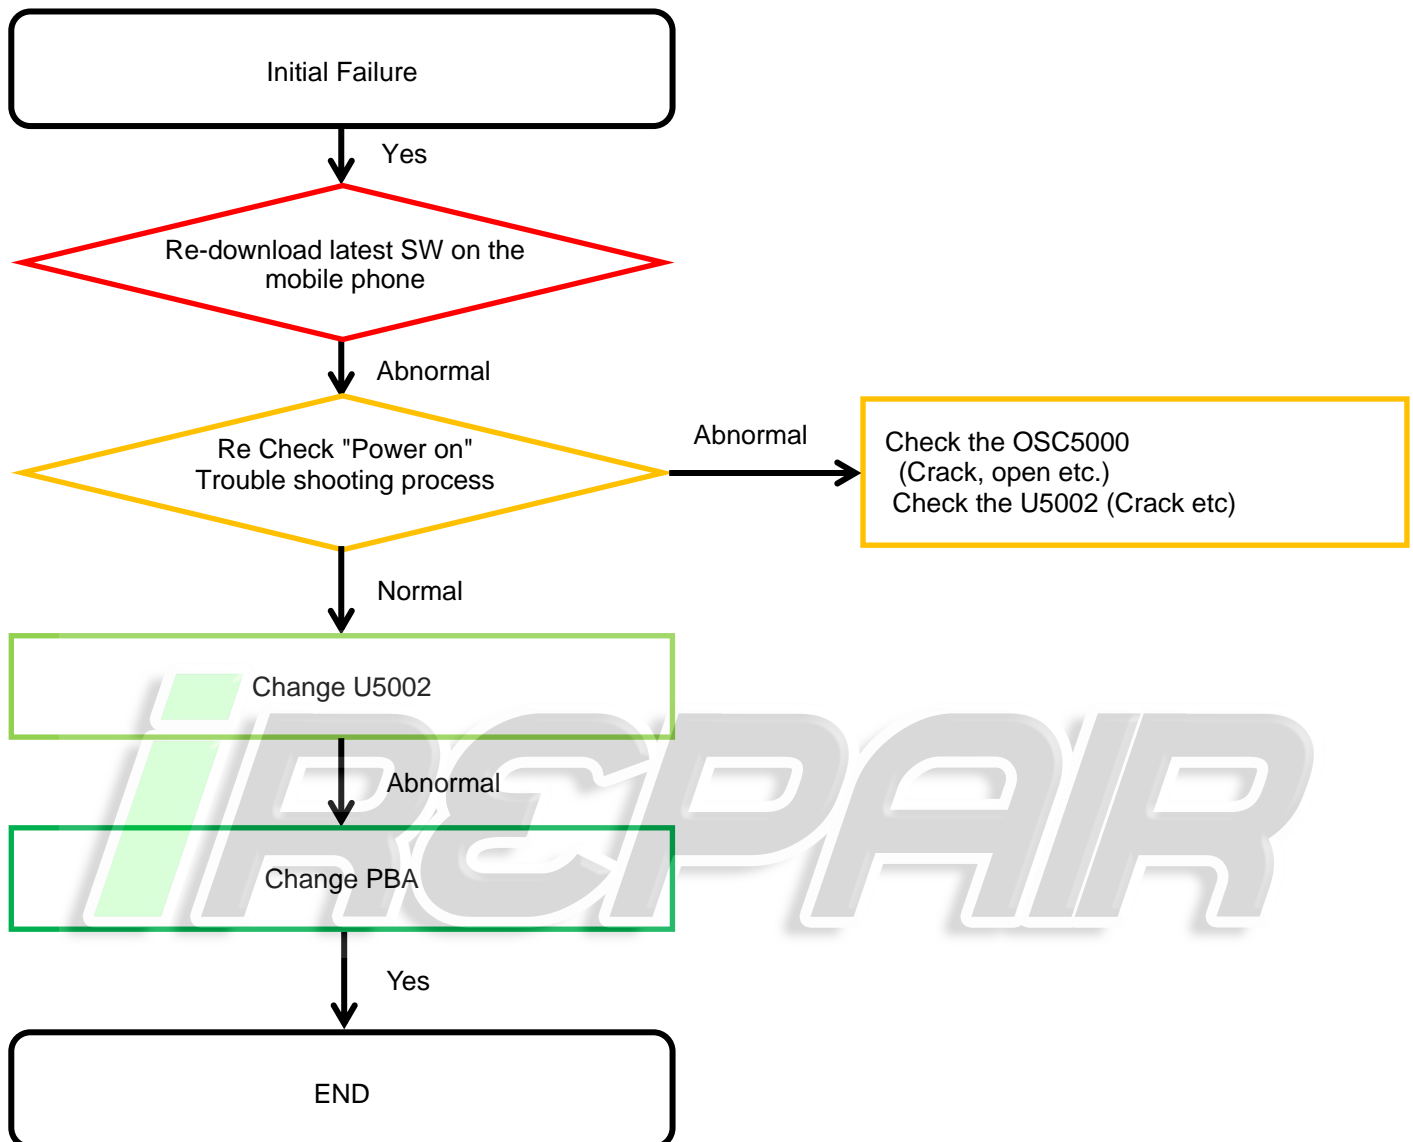

8. Level 3 Repair

ANIBAL GARCIA VENEZUELA

<https://irepairvenezuela.com/>

@irepair.ve

8-4-2. Initial

Confidential and proprietary-the contents in this service guide subject to change without prior notice

Distribution, transmission, or infringement of any content or data from this document without Samsung's written authorization is strictly prohibited.

<https://www.youtube.com/anibalgarciaolivera>