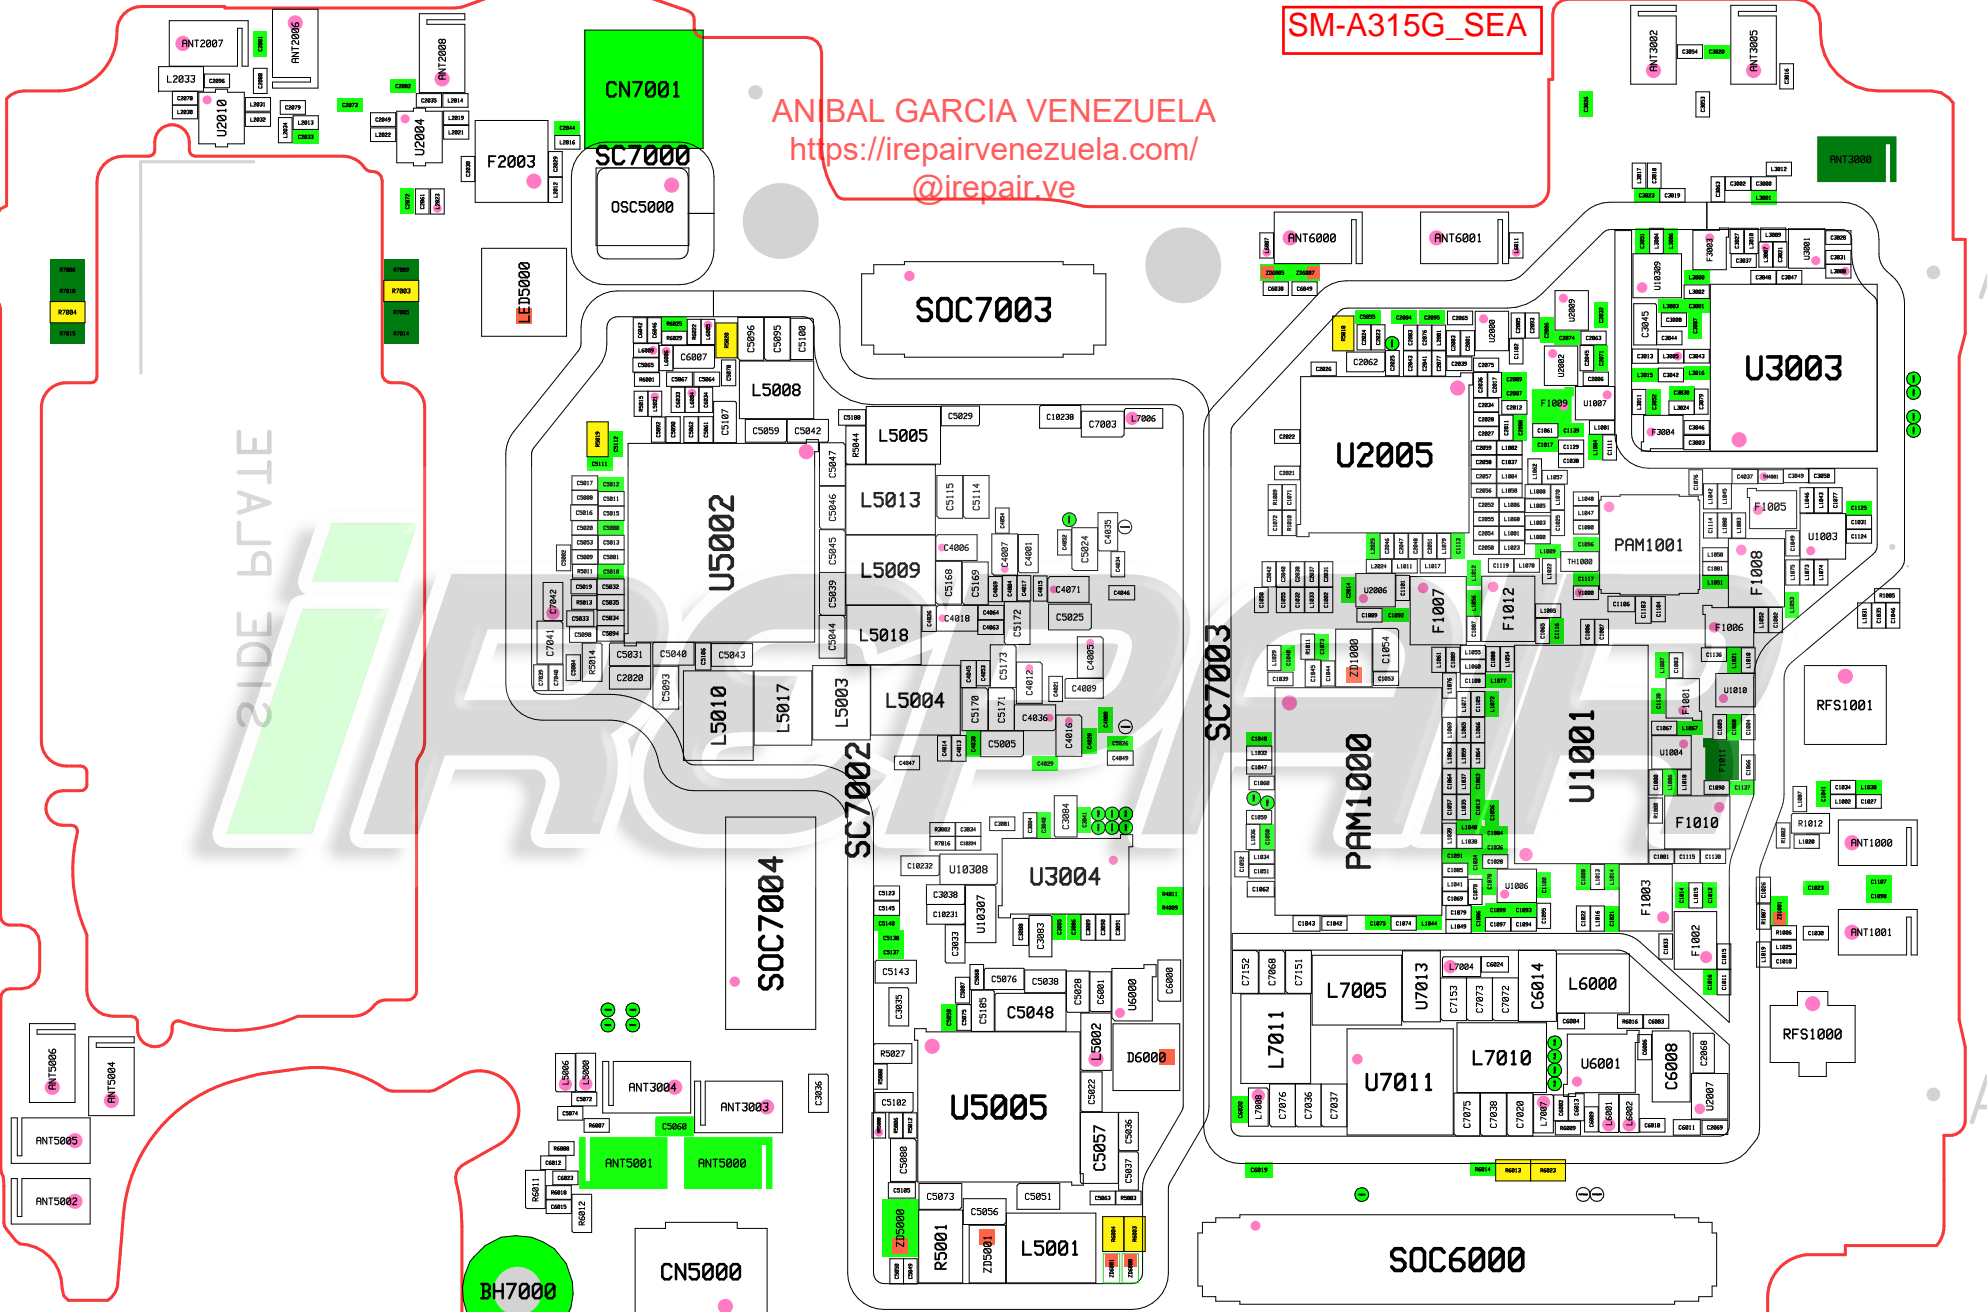

SM-A315G_SEA

ANIBAL GARCIA VENEZUELA
<https://irepairvenezuela.com/>
[@irepair_ve](https://www.instagram.com/irepair_ve)

SIDE B7ALE

<https://www.youtube.com/anibalgarciaolivera>