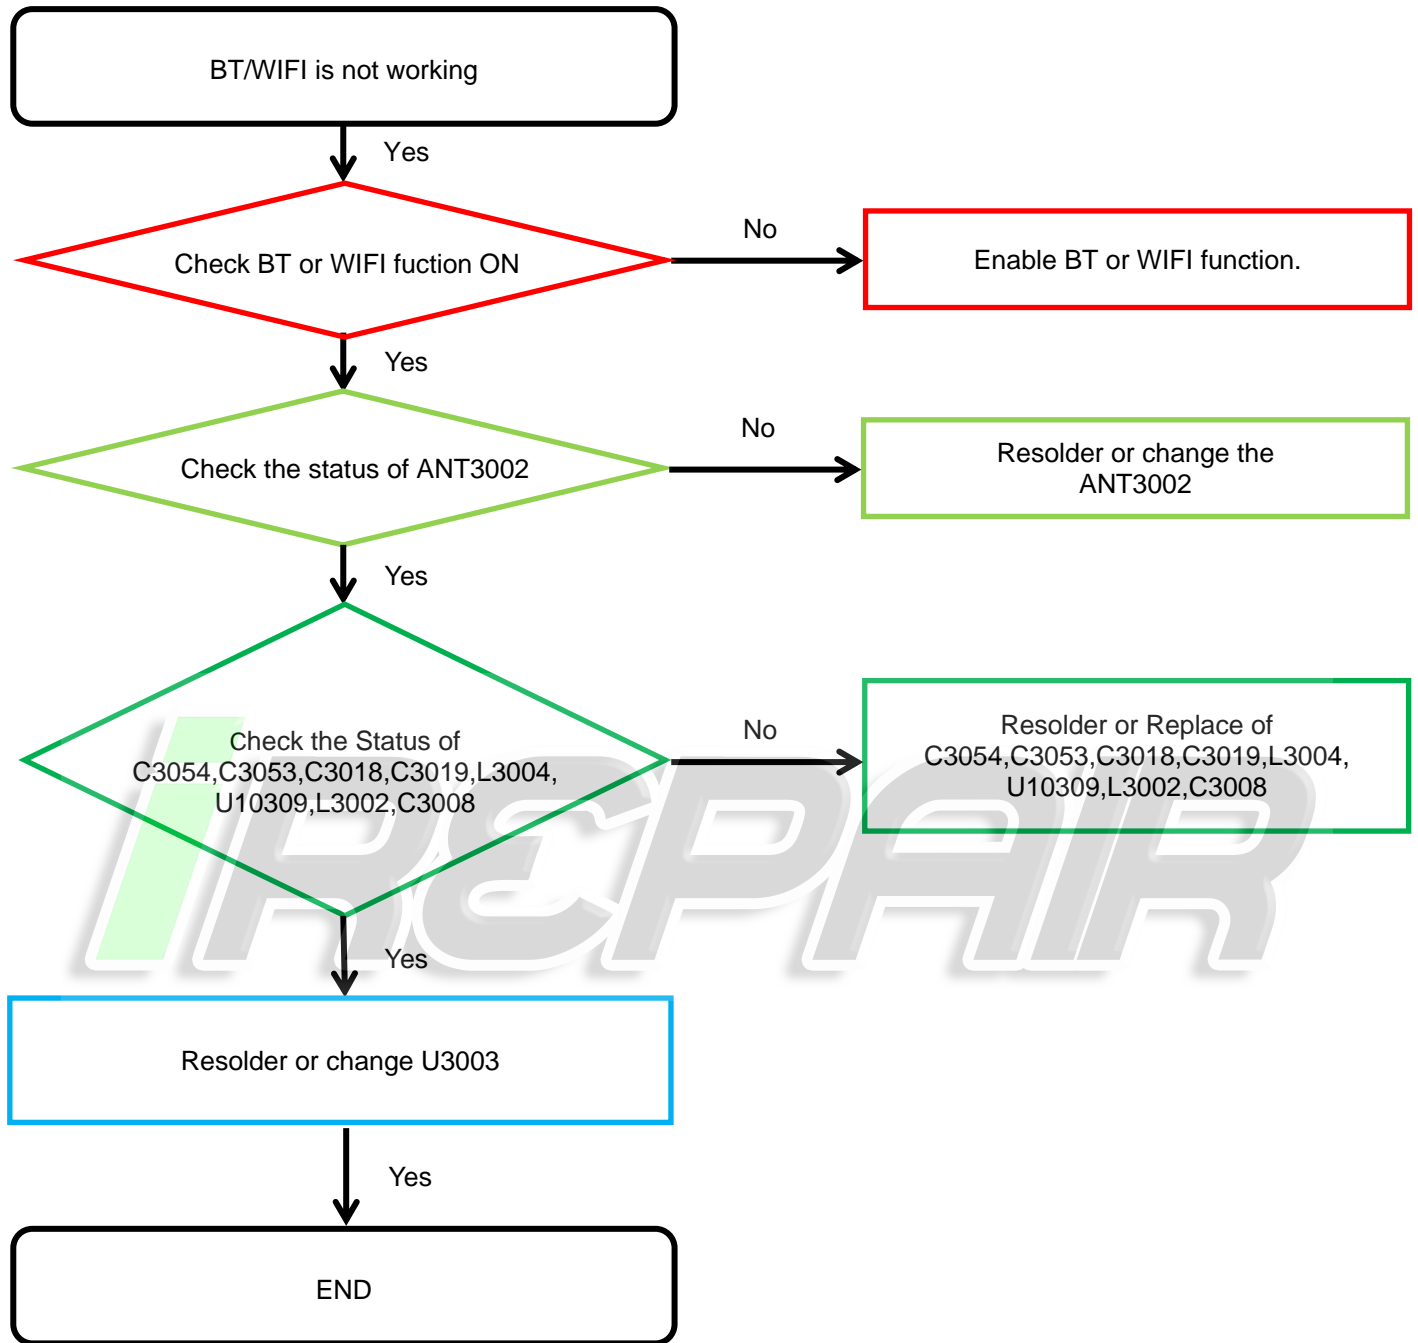

<https://www.youtube.com/anibalgarciaolivera>

8. Level 3 Repair

ANIBAL GARCIA VENEZUELA

<https://irepairvenezuela.com/>

@irepair.ve

8-4-11. BT/WIFI

Confidential and proprietary-the contents in this service guide subject to change without prior notice