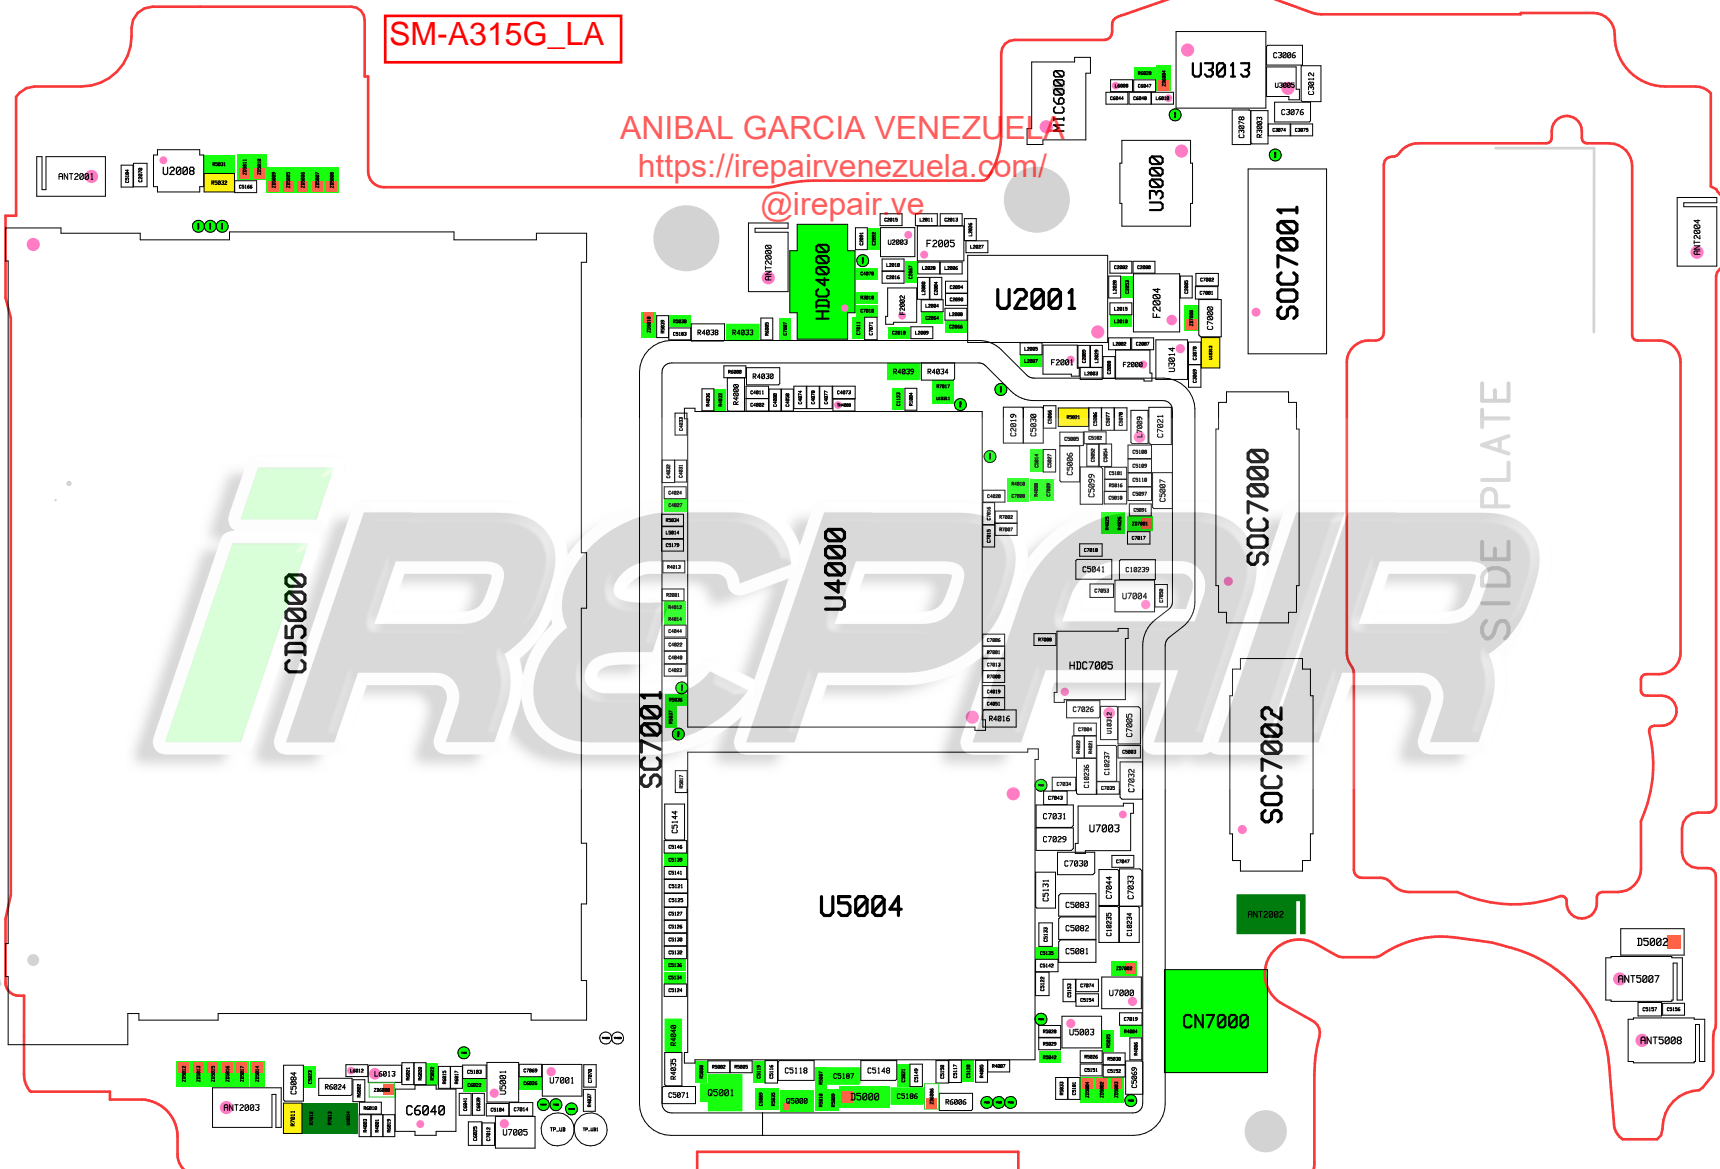

SIDE B7ALE

<https://www.youtube.com/anibalgarciaolivera>

SM-A315G_LA

ANIBAL GARCIA VENEZUELA

<https://irepairvenezuela.com/>

@irepair_ve

A

A