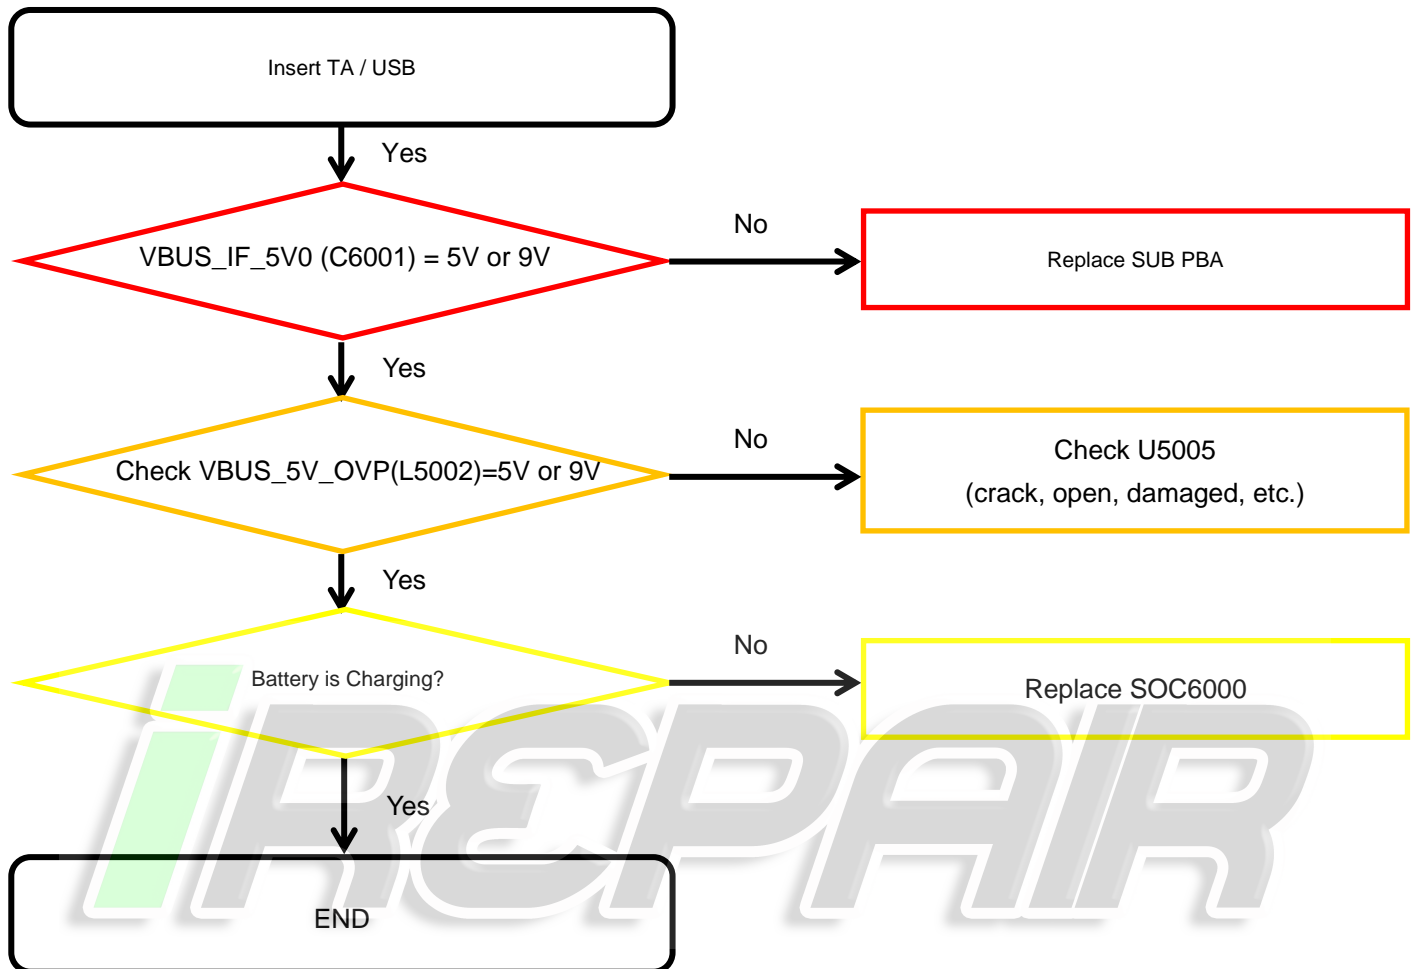

8. Level 3 Repair

ANIBAL GARCIA VENEZUELA

<https://irepairvenezuela.com/>

@irepair.ve

8-4-6. Cable Charging Part