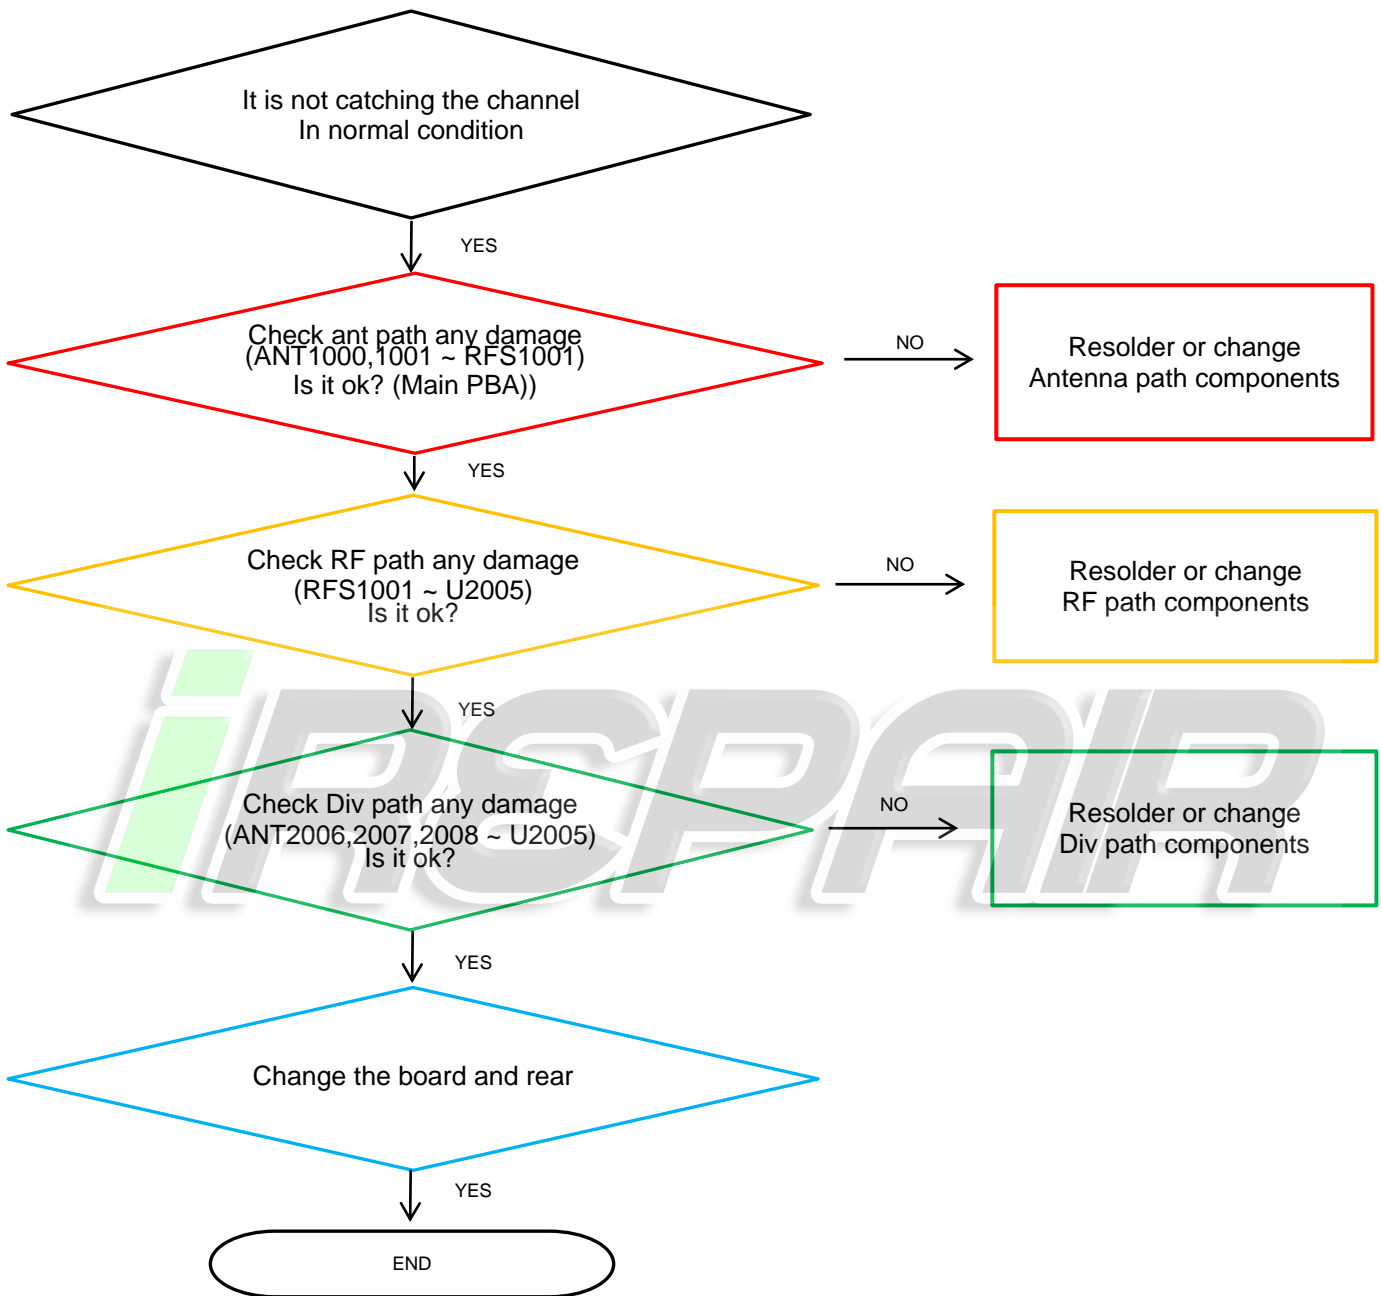

<https://www.youtube.com/anibalgarciaolivera>

8. Level 3 Repair

ANIBAL GARCIA VENEZUELA

<https://irepairvenezuela.com/>

@irepair.ve

8-4-20. LTE7,38,40,41

Confidential and proprietary-the contents in this service guide subject to change without prior notice