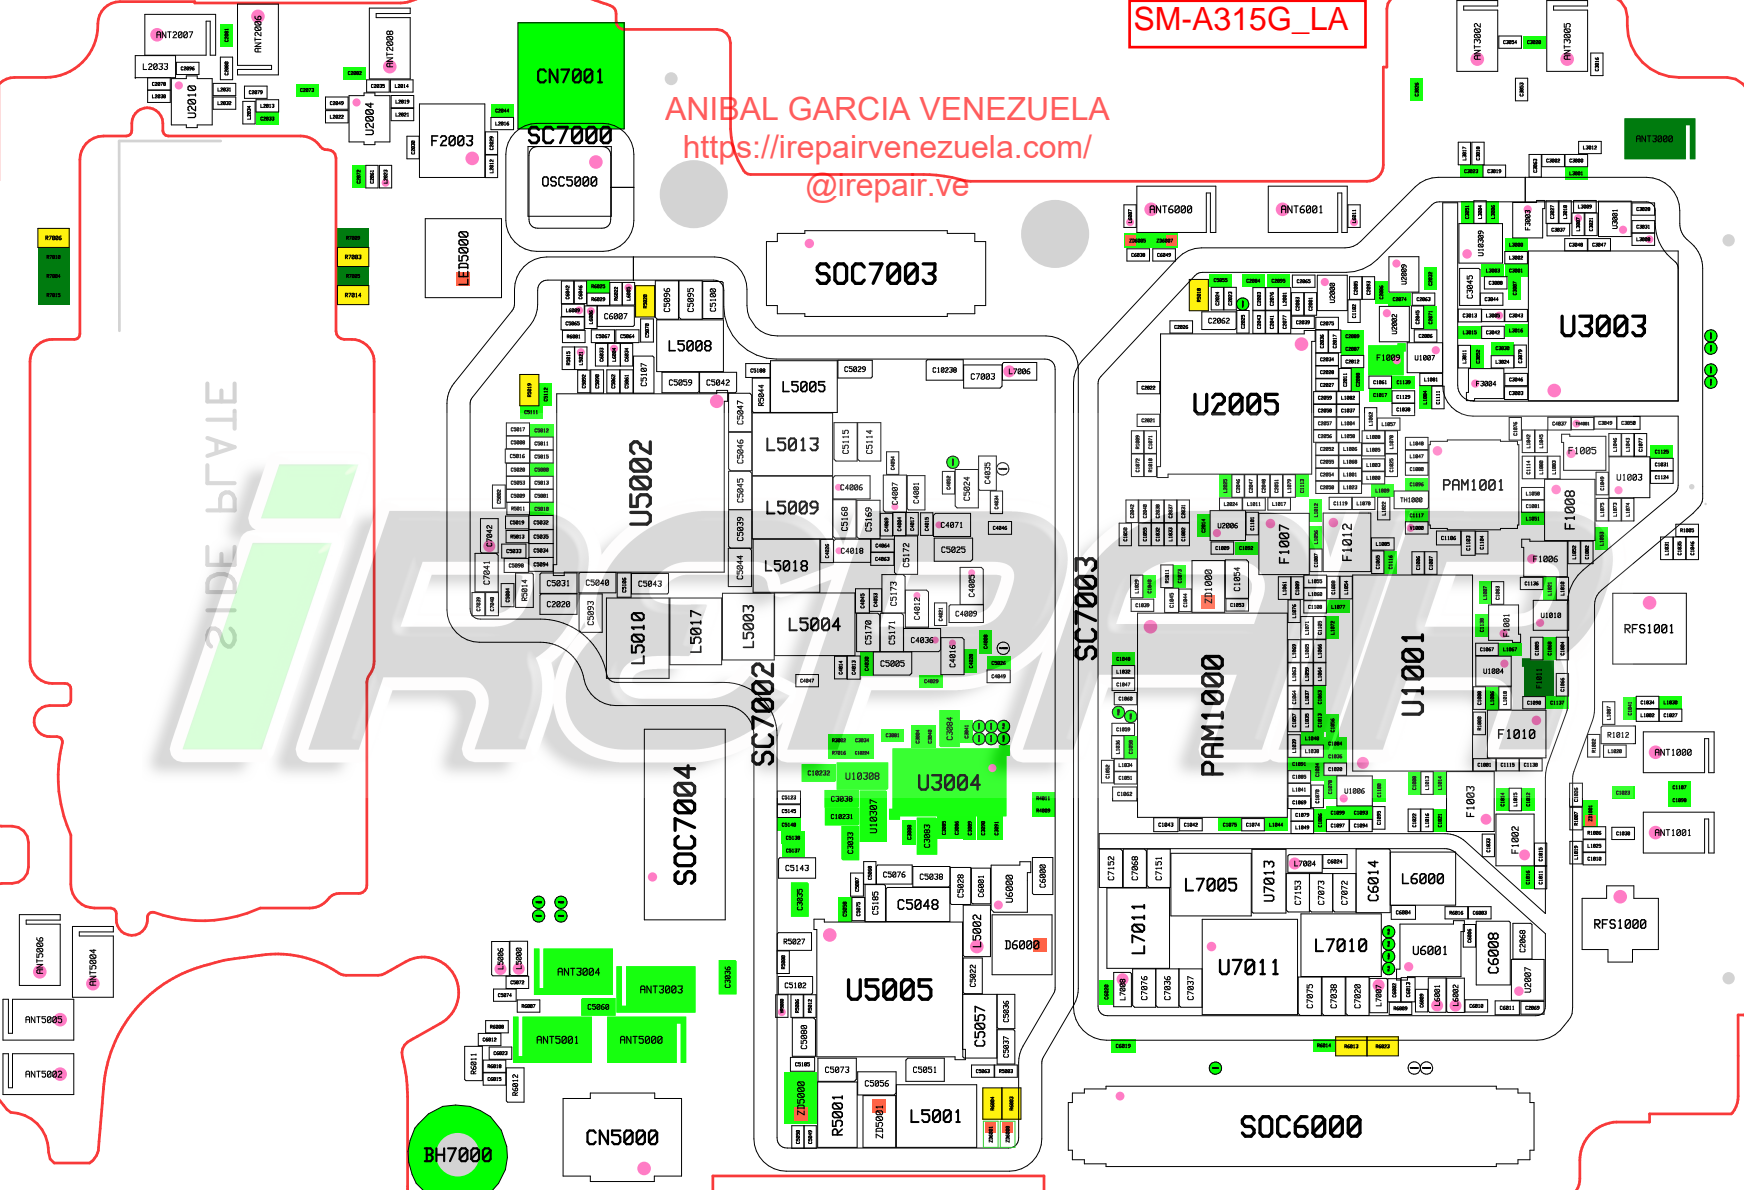

SM-A315G_LA

ANIBAL GARCIA VENEZUELA
<https://irepairvenezuela.com/>
[@irepair.v](https://www.youtube.com/anibalgarciaolivera)

SIDE B GATE

BH7000

<https://www.youtube.com/anibalgarciaolivera>