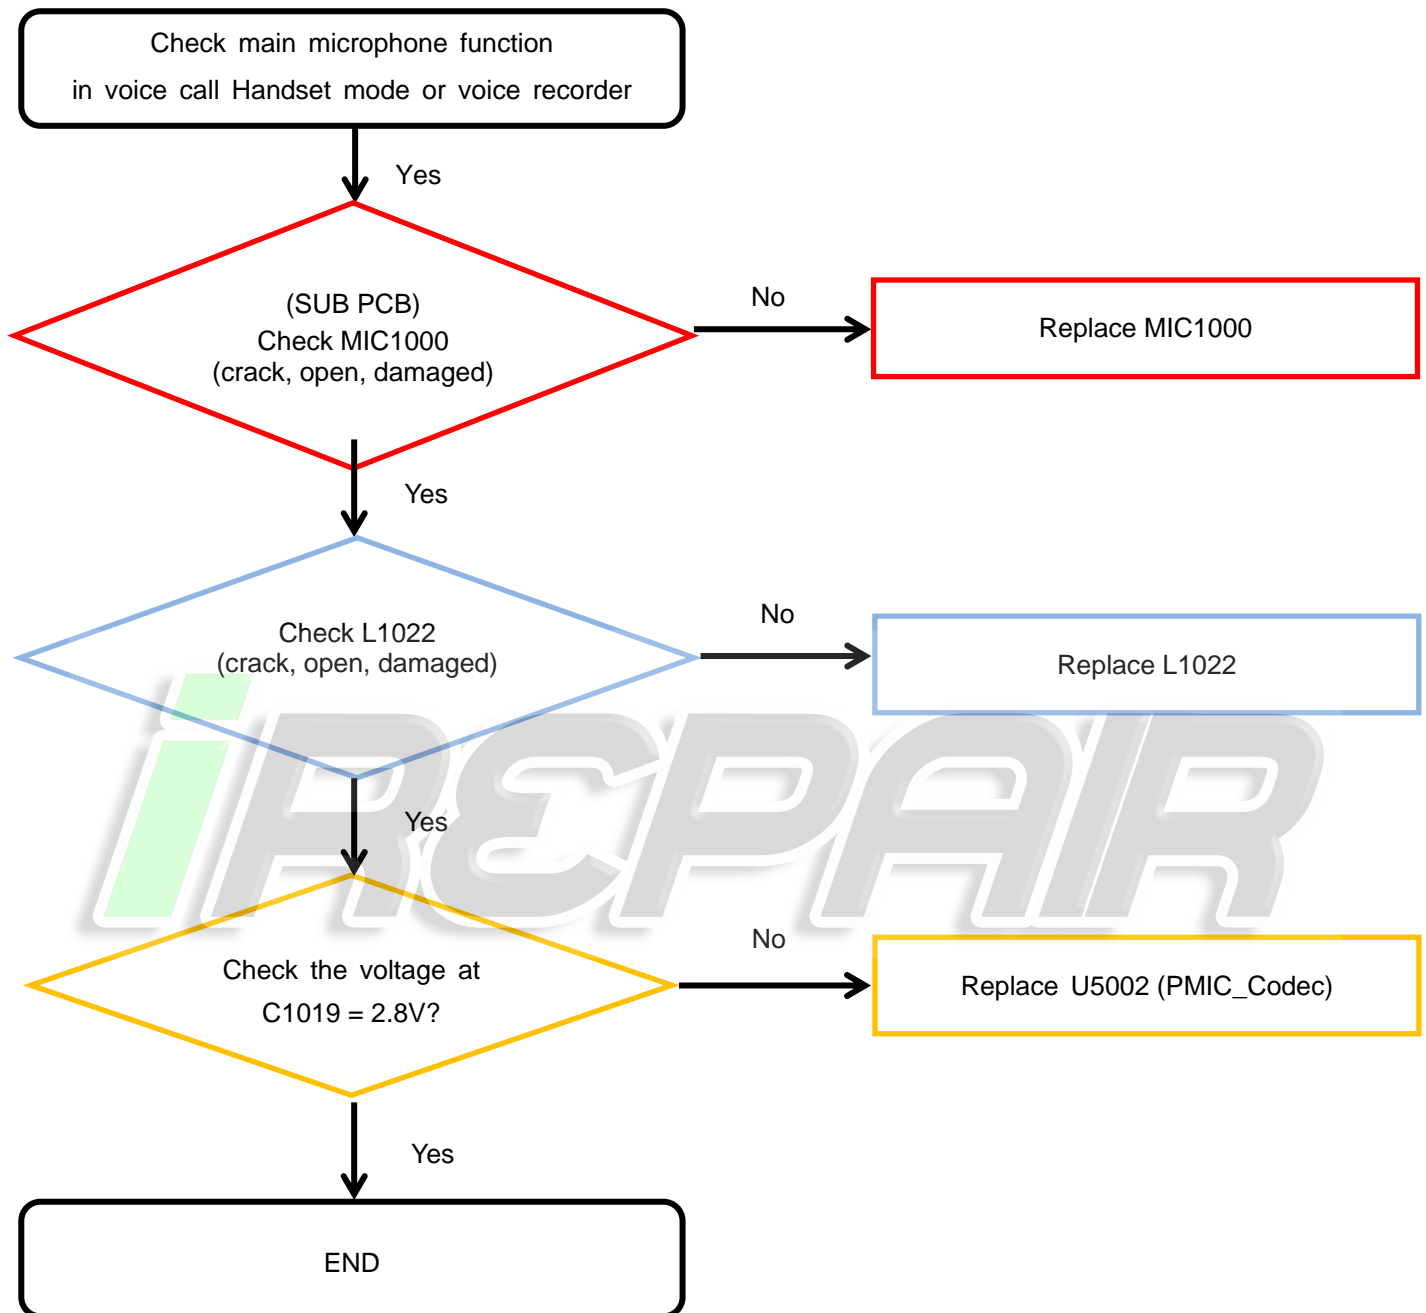

@irepair.ve

8-4-7. Accel Sensor

IREPAIR

8. Level 3 Repair

ANIBAL GARCIA VENEZUELA

<https://irepairvenezuela.com/>

@irepair.ve

8-4-8. Microphone Part - Main MIC