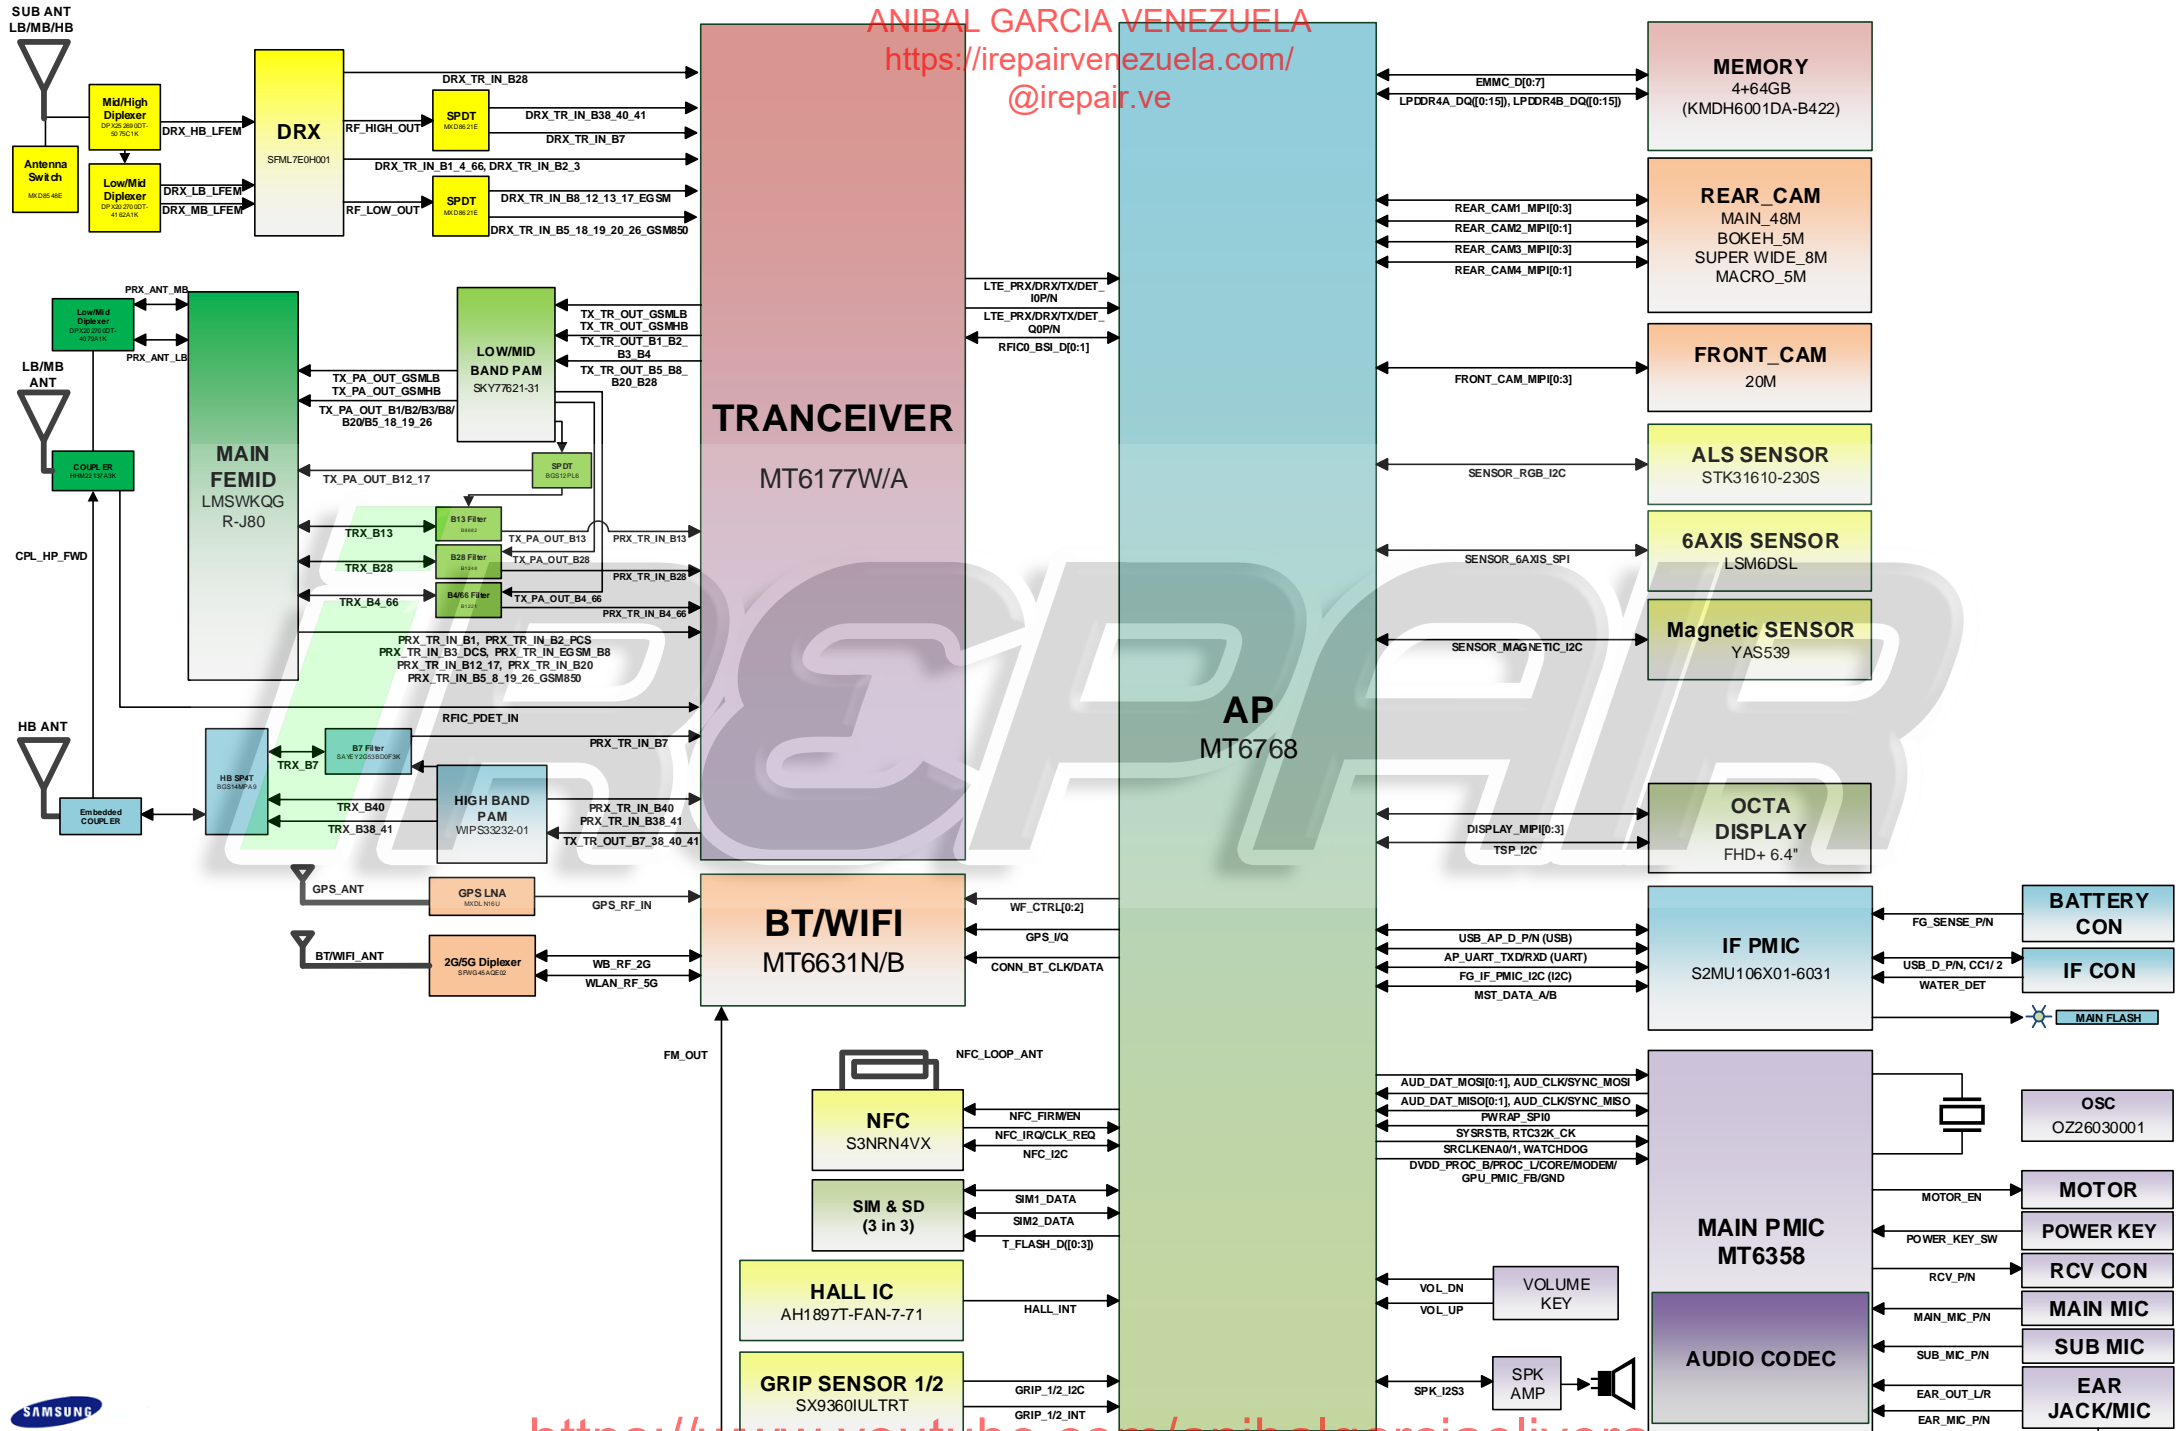

SM-A315 Block Diagram

SM-A315F/G
Common

ANIBAL GARCIA VENEZUELA
<https://irepairvenezuela.com/>
@irepair.ve

<https://www.youtube.com/anibalgarciaolivera>

SM-A315F

ANIBAL GARCIA VENEZUELA

<https://irepairvenezuela.com/>

HDC4000

HDC6000

U3000

SOC7001

SOC7000

SOC7002

CN7000

SIDE PLATE