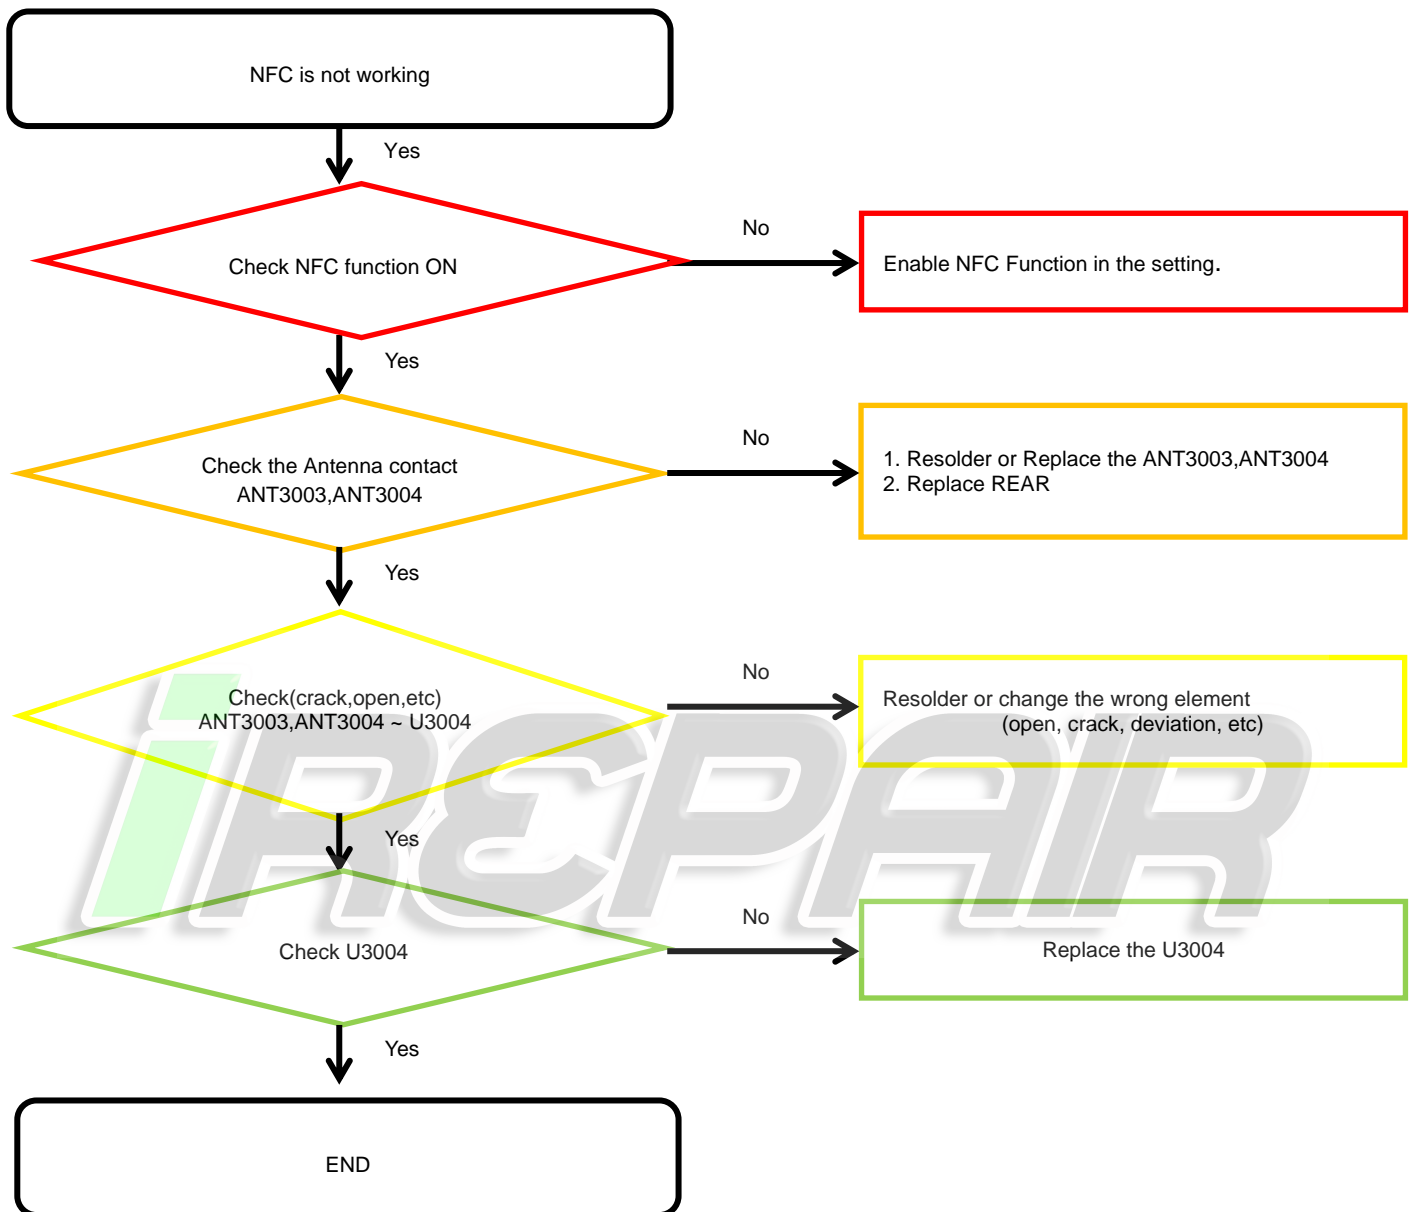

8. Level 3 Repair

ANIBAL GARCIA VENEZUELA

<https://irepairvenezuela.com/>

@irepair.ve

8-4-14. NFC

Confidential and proprietary-the contents in this service guide subject to change without prior notice

Distribution, transmission, or infringement of any content or data from this document without Samsung's written authorization is strictly prohibited.

<https://www.youtube.com/anibalgarciaolivera>