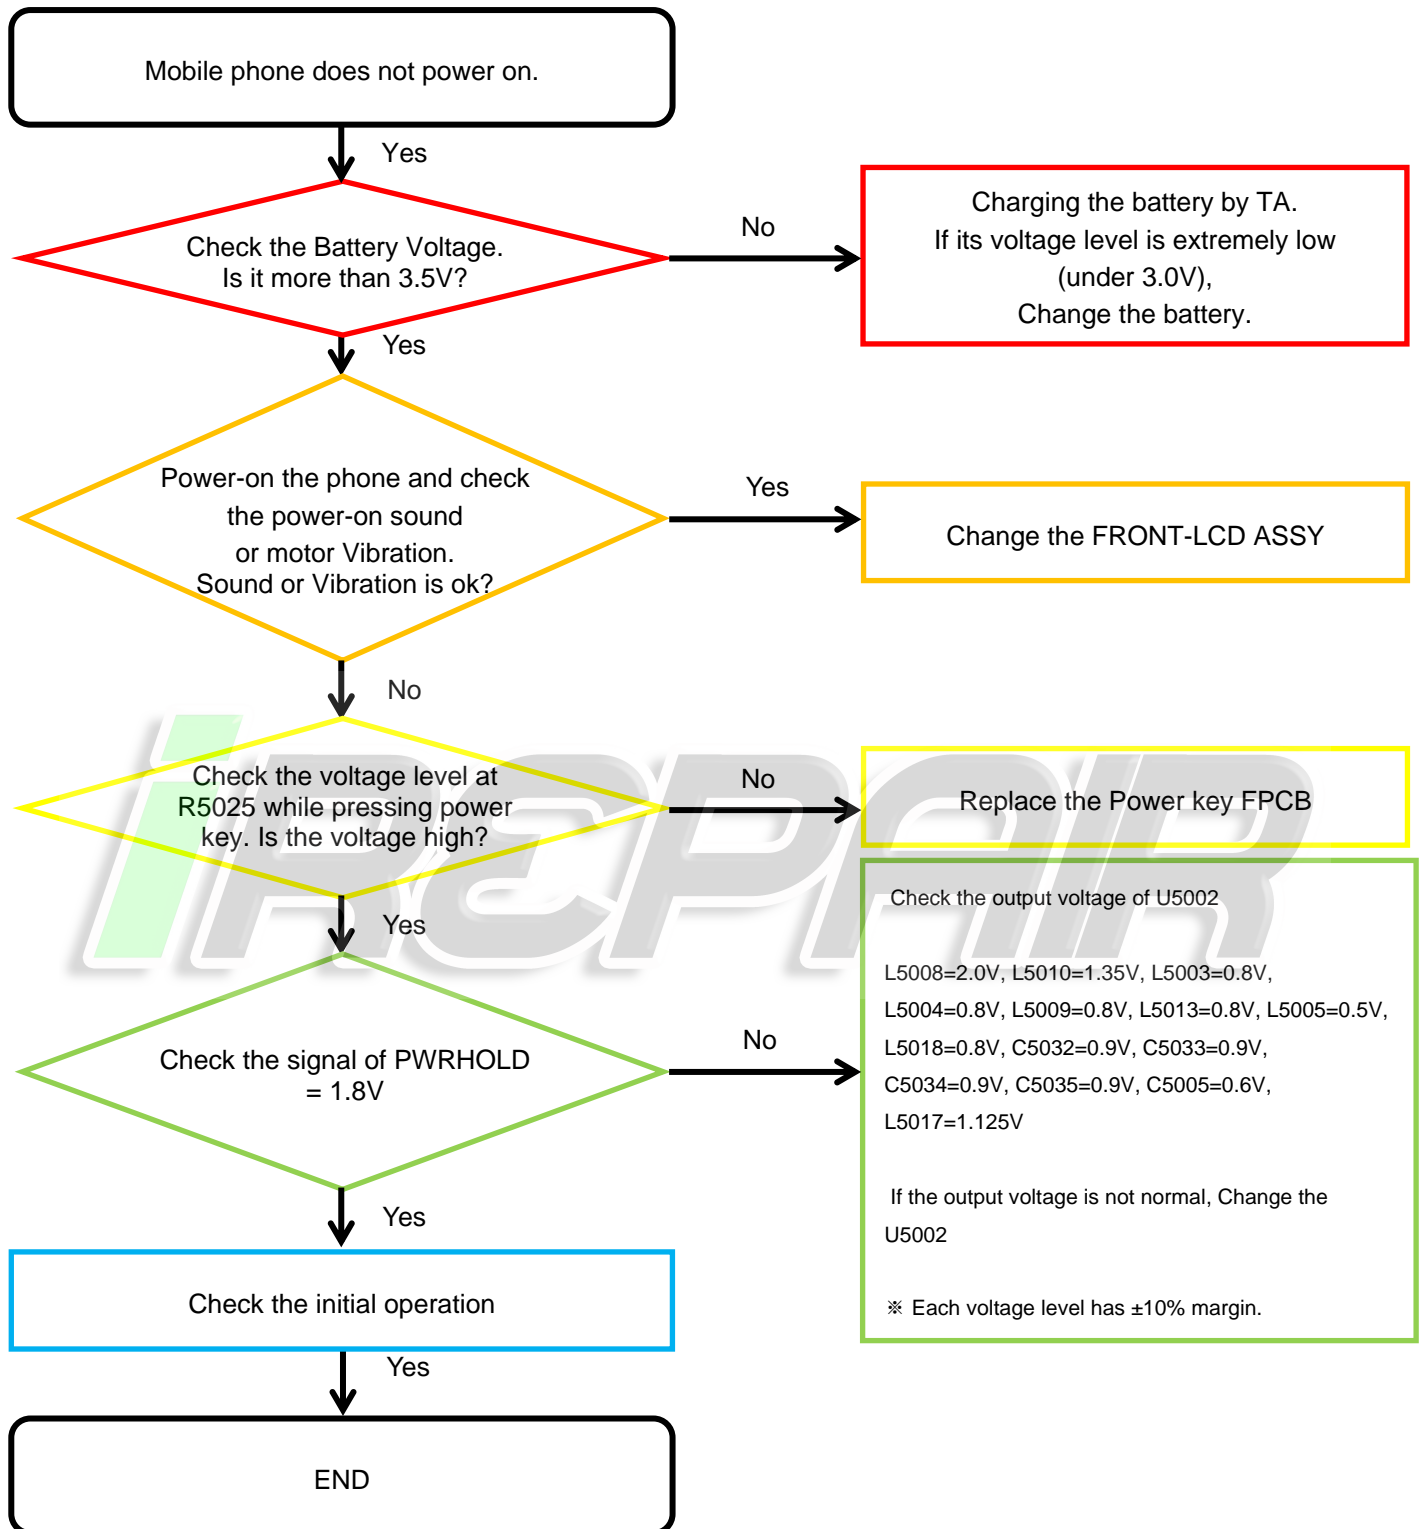

8. Level 3 Repair

ANIBAL GARCIA VENEZUELA

<https://irepairvenezuela.com/>

@irepair.ve

8-4-1. Power On

Confidential and proprietary-the contents in this service guide subject to change without prior notice

Distribution, transmission, or infringement of any content or data from this document without Samsung's written authorization is strictly prohibited.