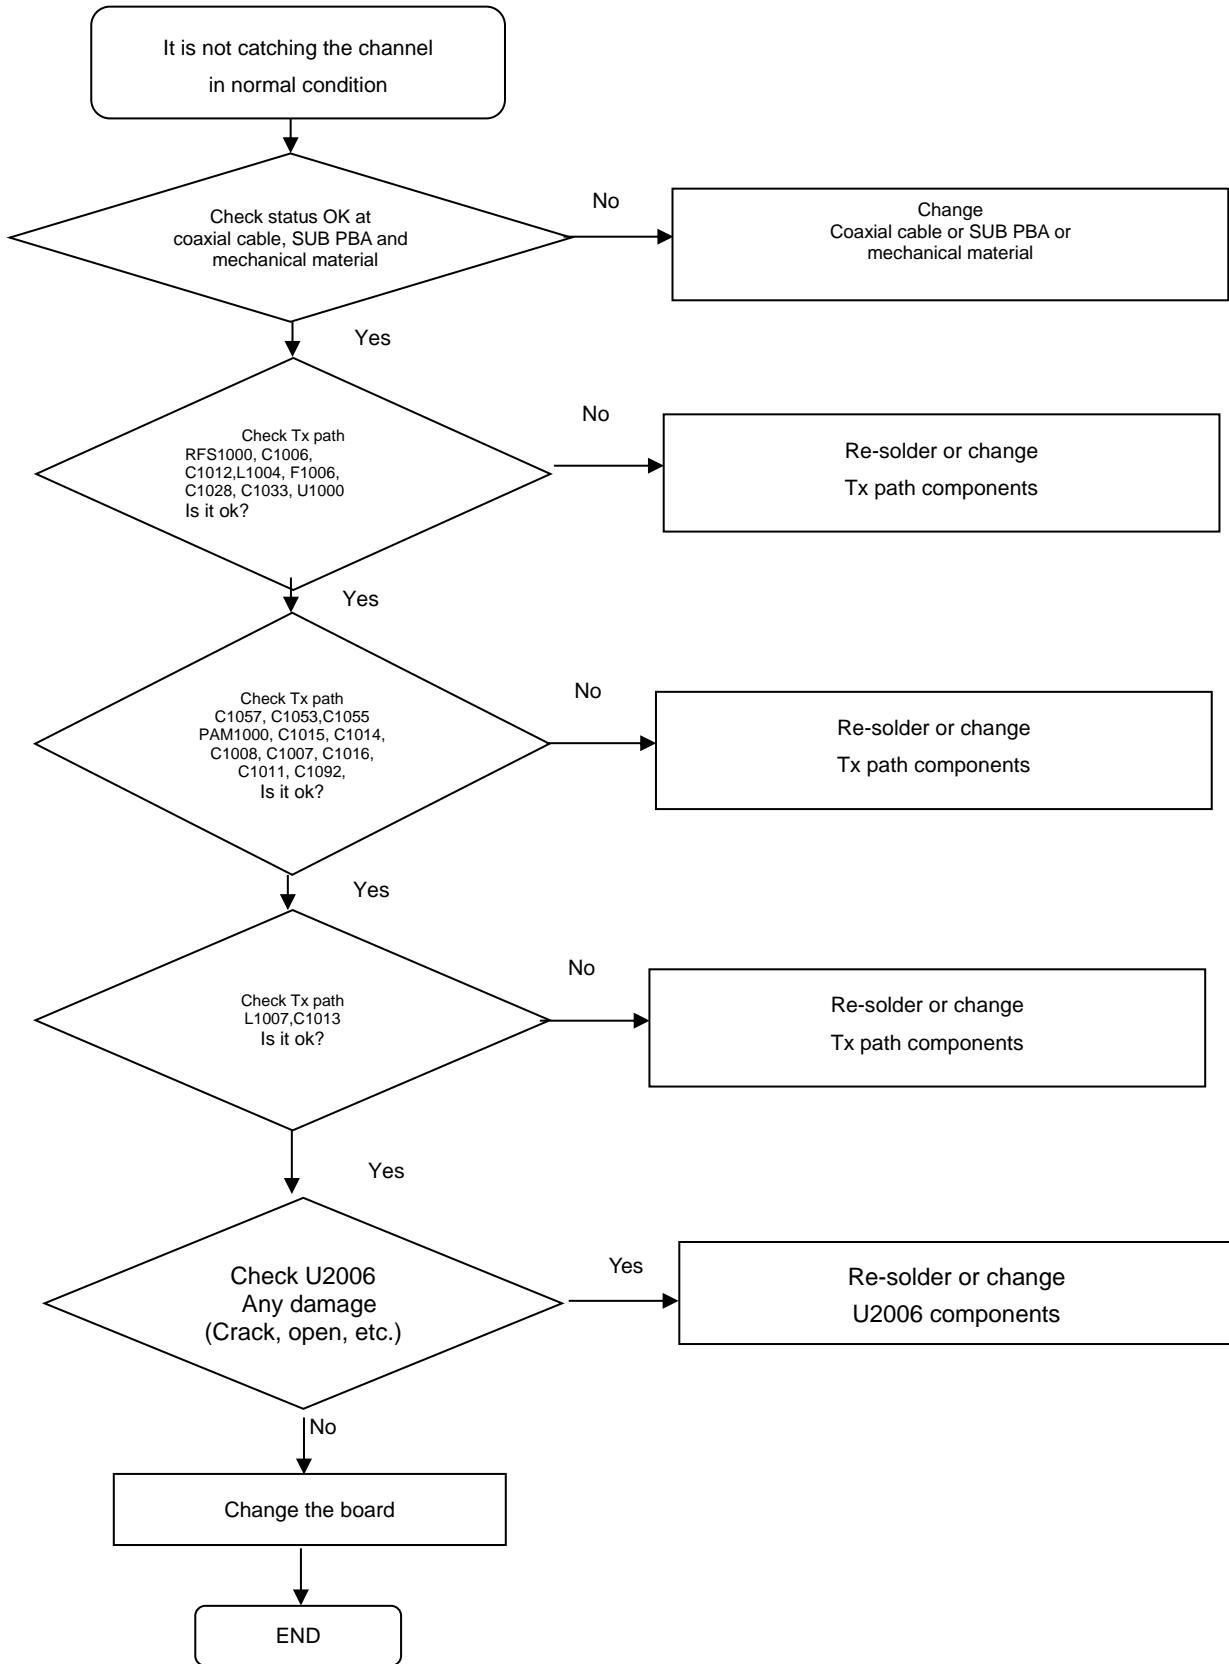

8-4-38. LTE B5, WCDMA B5 TX

8. Level 3 Repair

8-4-39. LTE B7 TX

8. Level 3 Repair

8-4-42. LTE B8, WCDMA B8 TX

8. Level 3 Repair

8-4-43. LTE B12, LTE B17 TX

8. Level 3 Repair