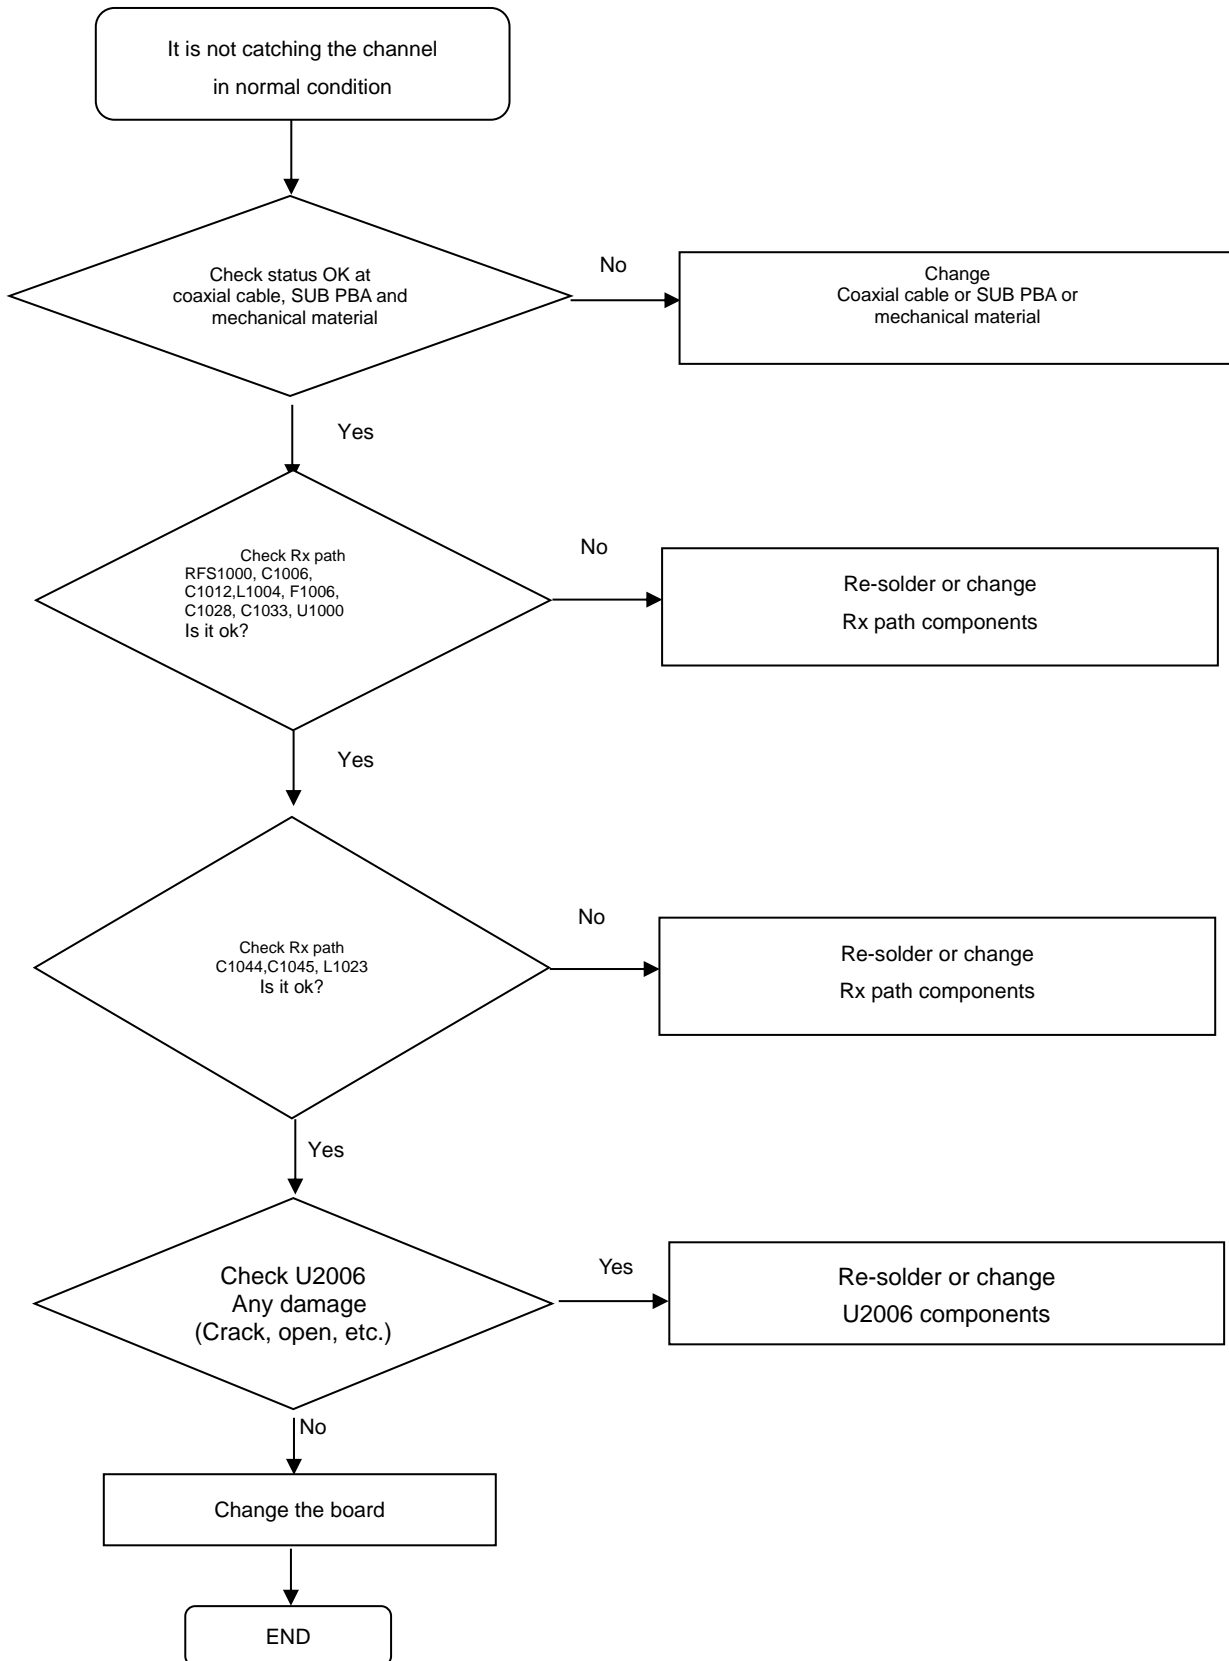

8-4-26. LTE B8, WCDMA B8, GSM900 RX

8. Level 3 Repair

8-4-27. LTE B12, LTE B17 RX

8. Level 3 Repair

8-4-28. LTE B20 RX

8. Level 3 Repair

8-4-29. LTE B28 RX

8. Level 3 Repair