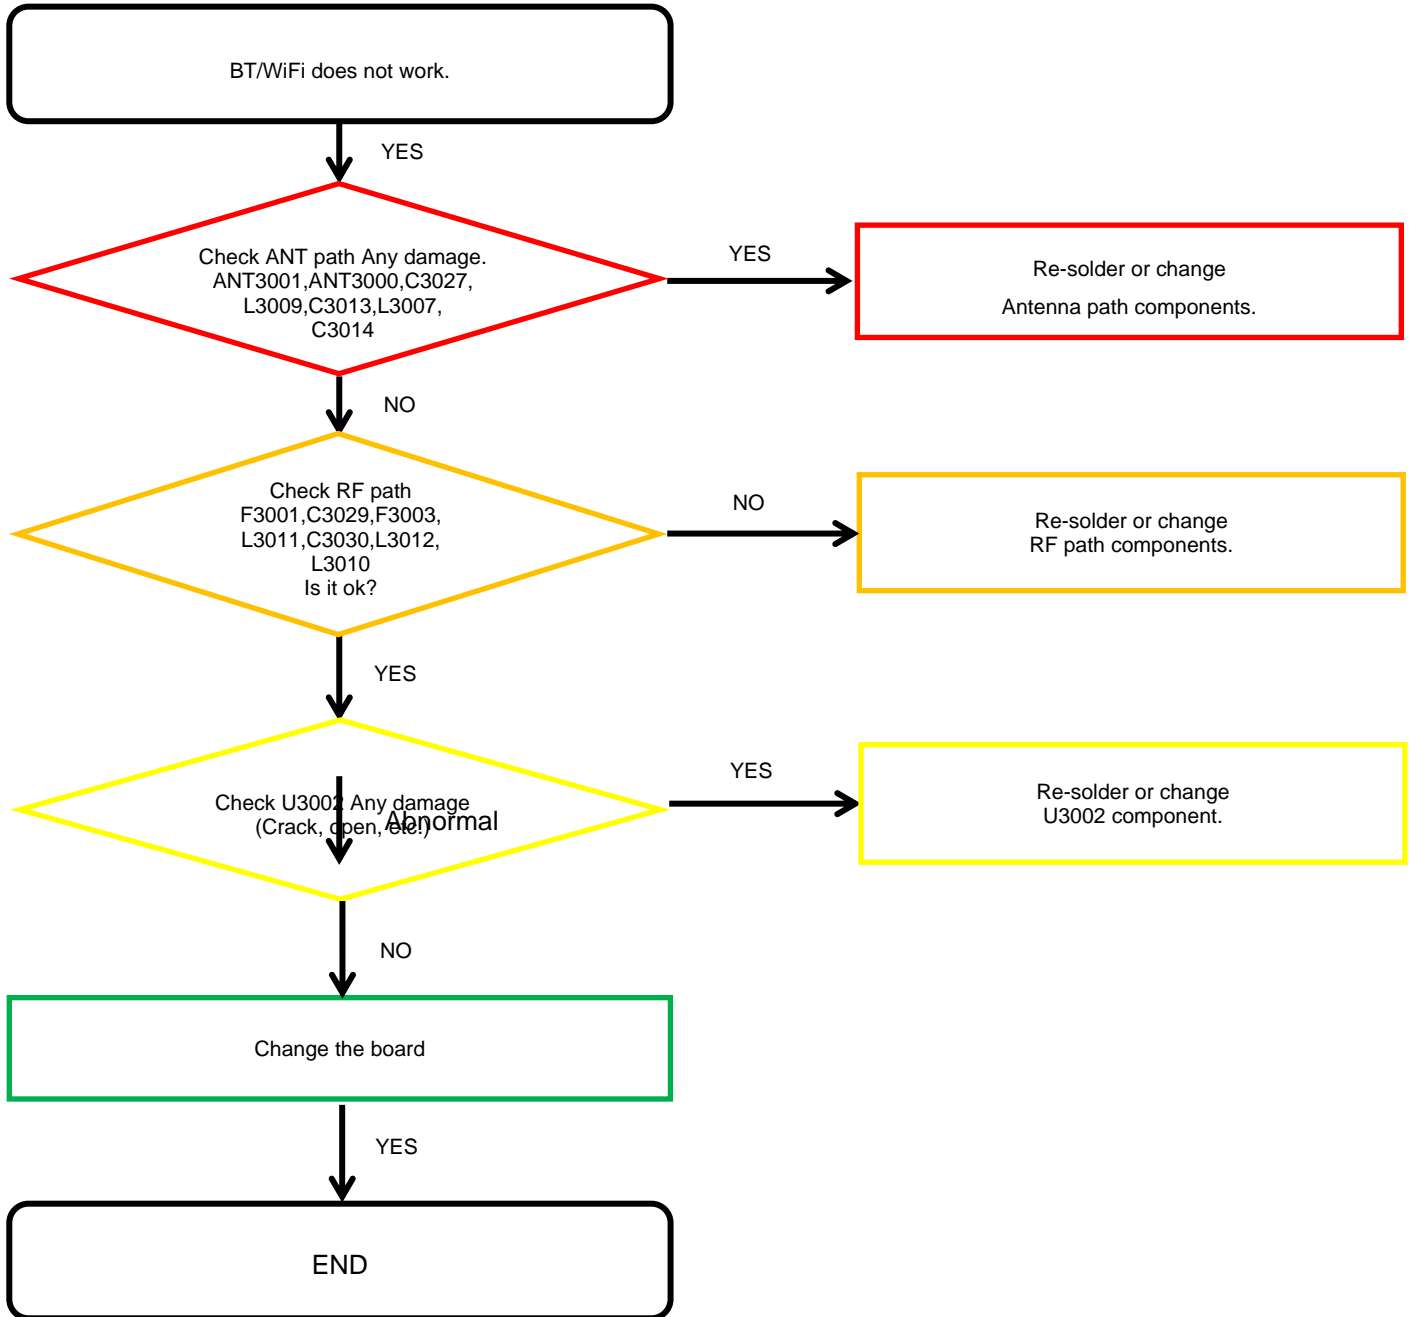

8-4-44. LTE B20 TX

8. Level 3 Repair

8-4-45. LTE B38/B41 TX

8. Level 3 Repair

8-4-46. LTE B40 TX

8. Level 3 Repair

8-4-47. BT/WLAN

8. Level 3 Repair