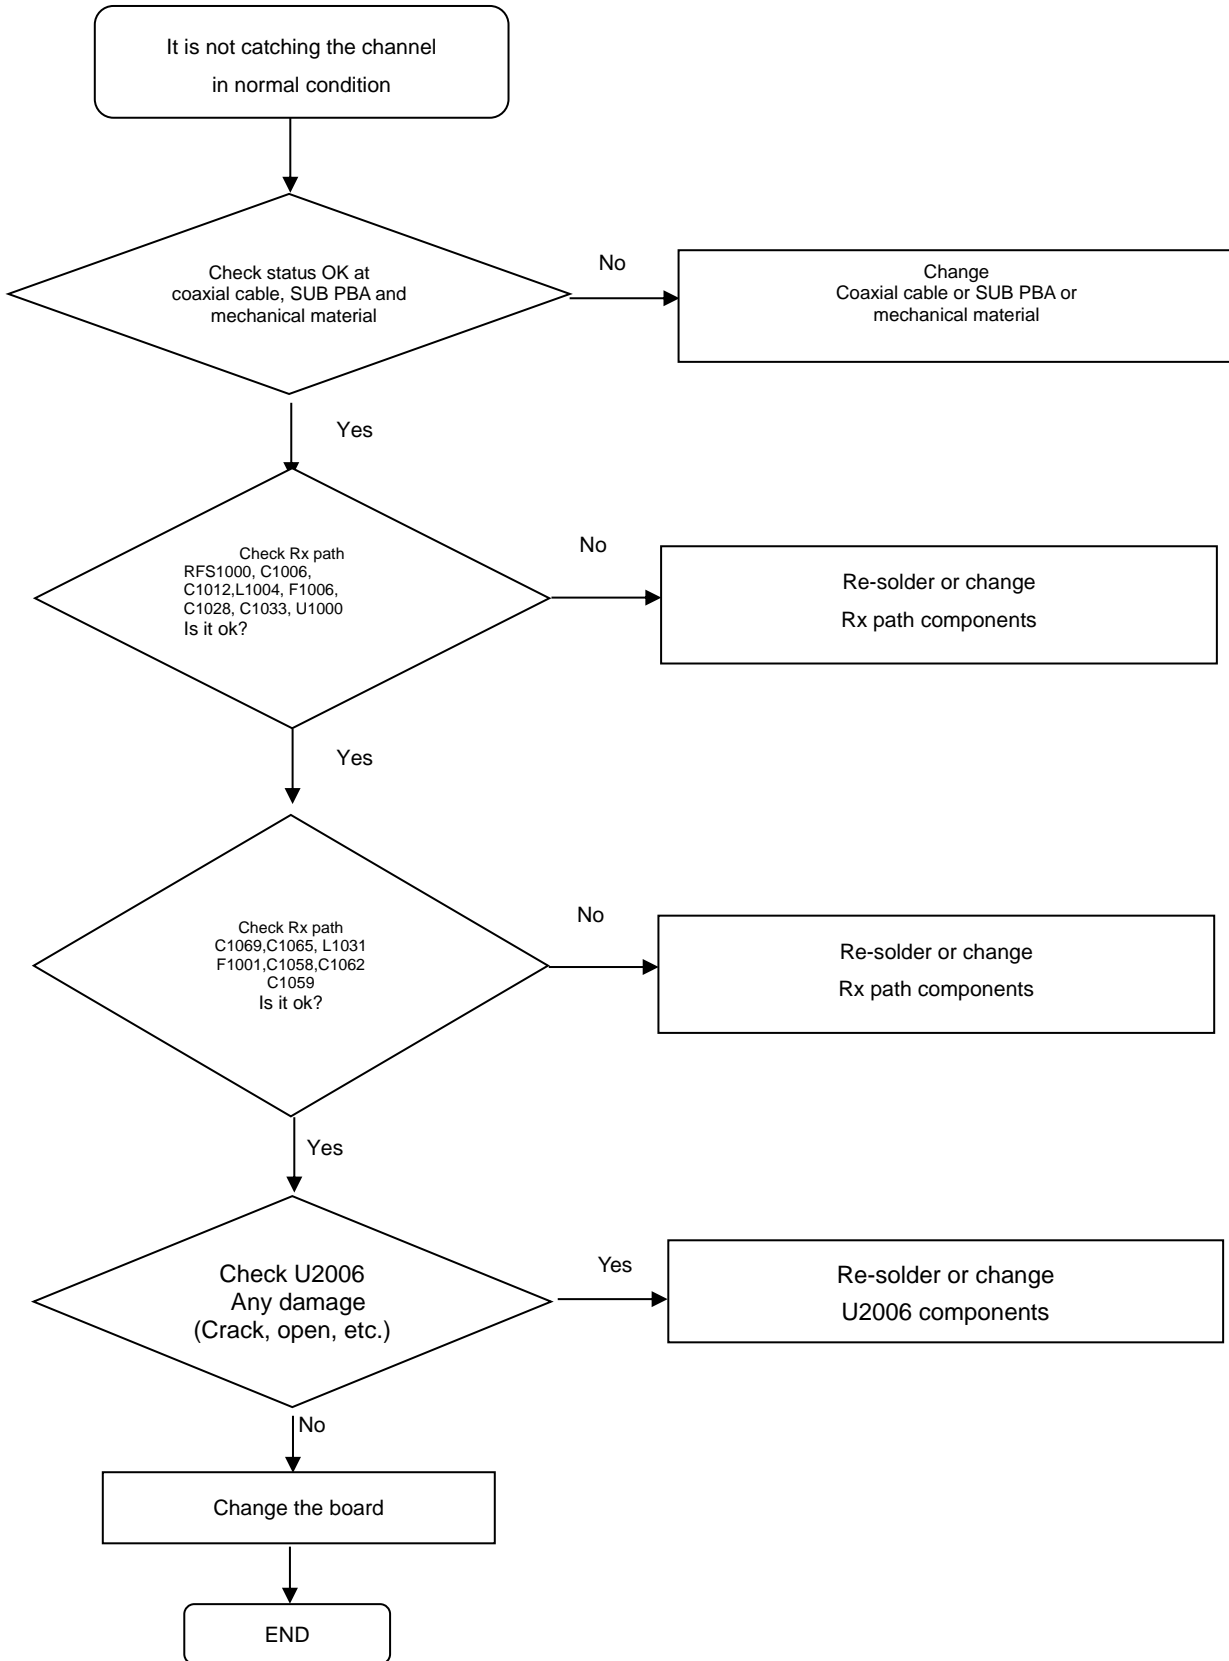

8-4-26. LTE B8, WCDMA B8, GSM900 RX

8. Level 3 Repair

8-4-27. LTE B12, LTE B17 RX

8. Level 3 Repair

8-4-28. LTE B20 RX

8. Level 3 Repair

8-4-29. LTE B28 RX

8. Level 3 Repair