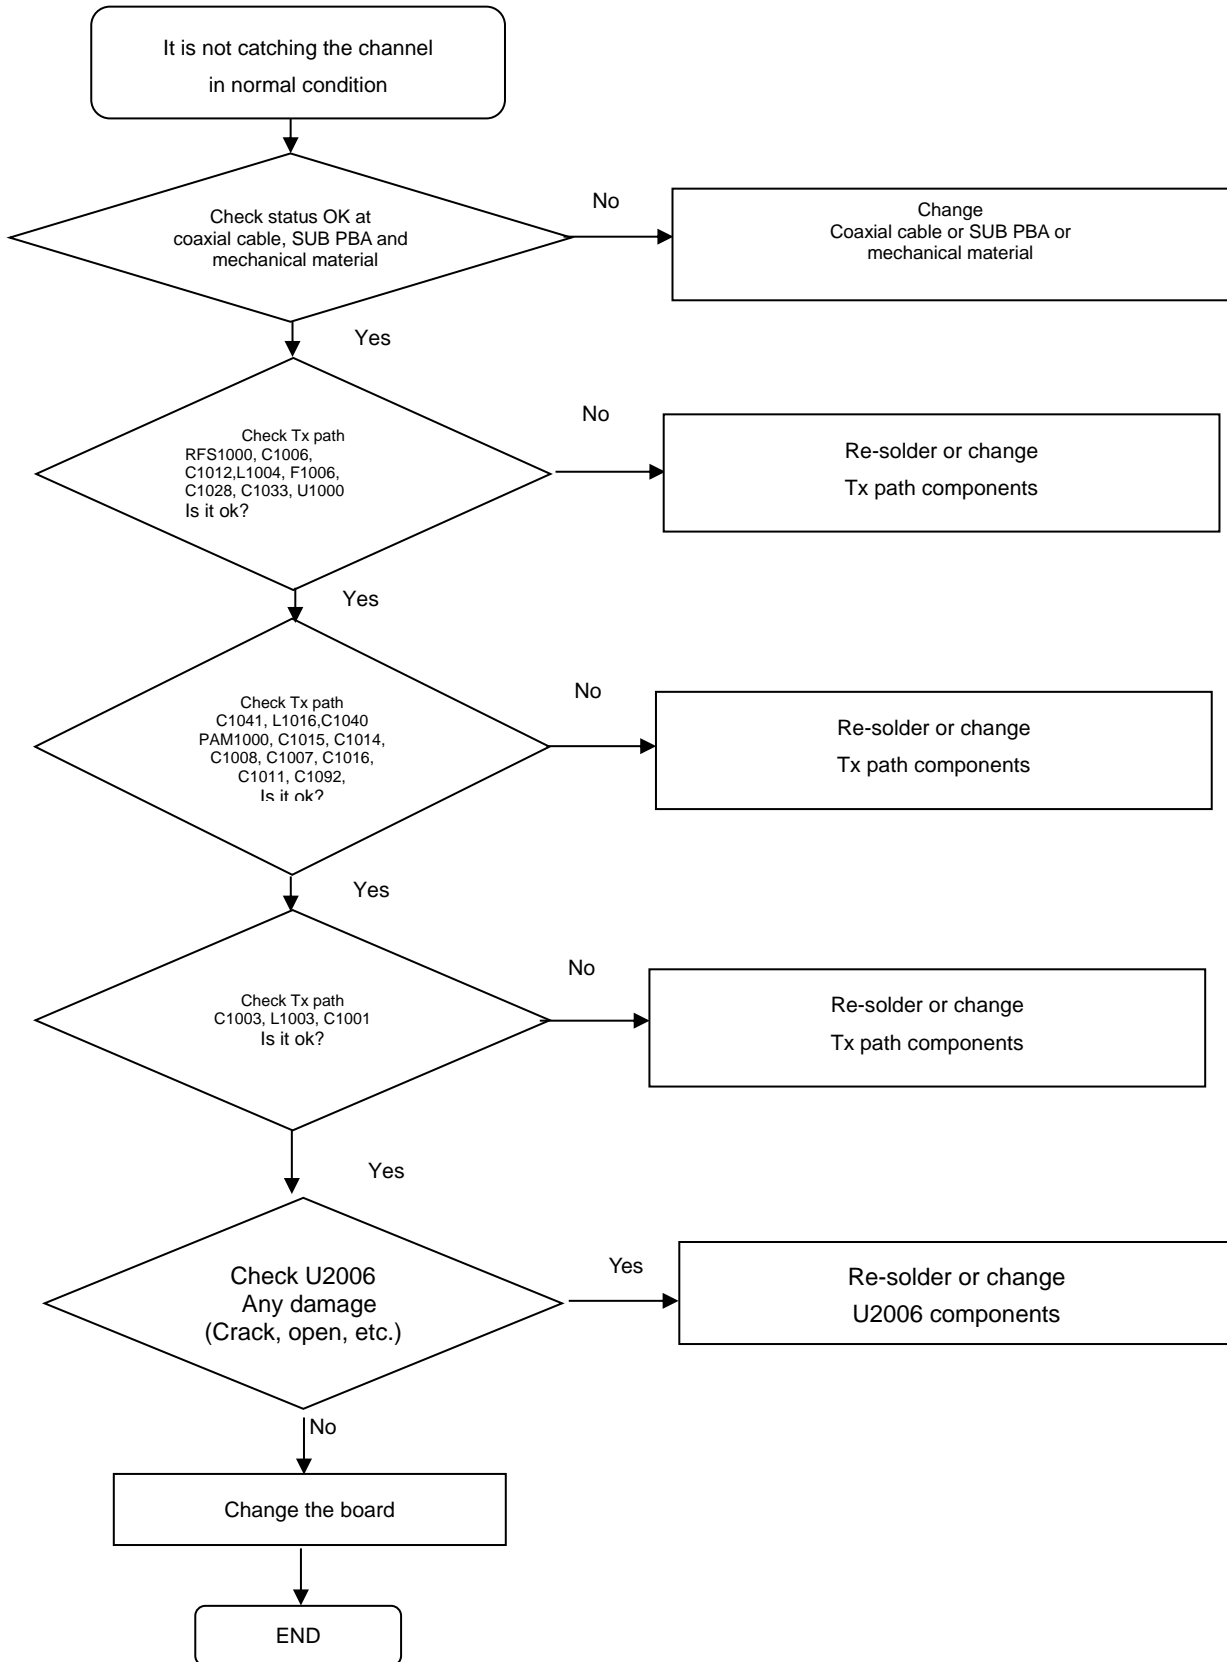

---

8. Level 3 Repair

8-4-35. LTE B2, WCDMA B2 TX