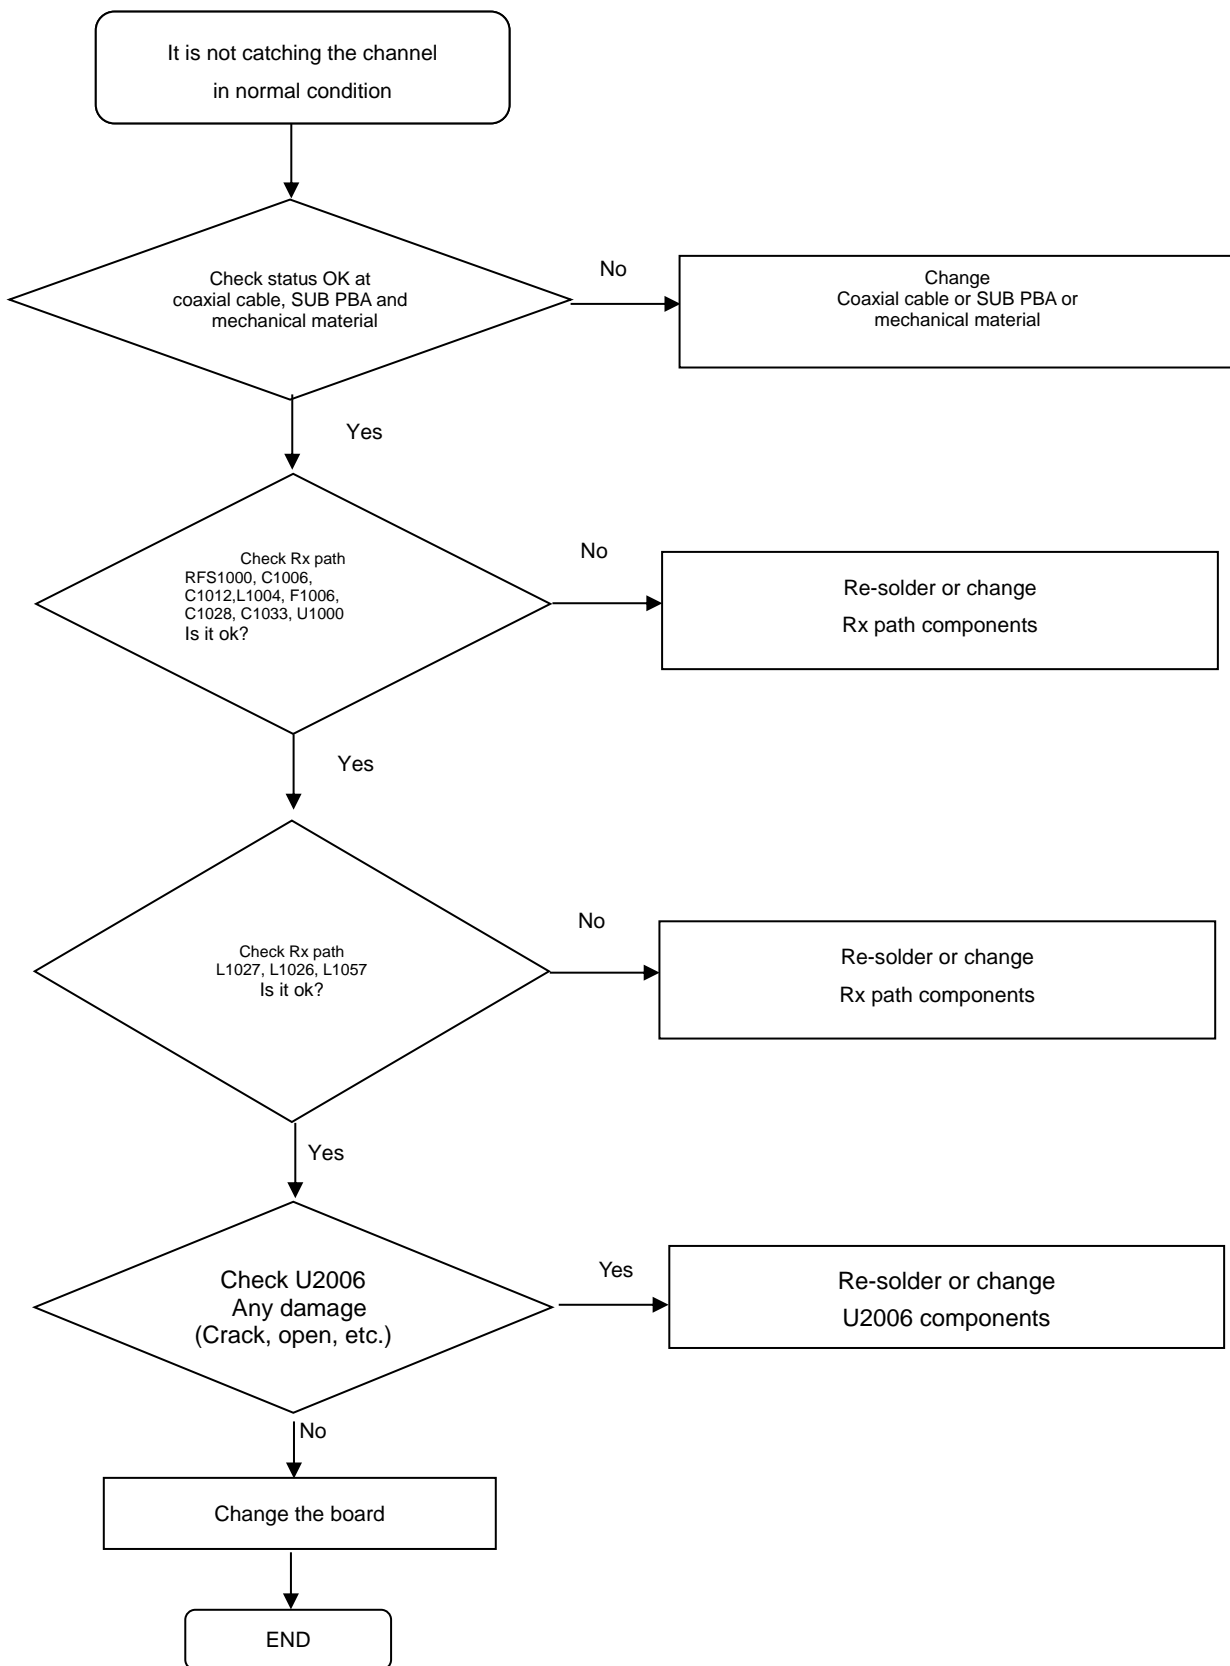

---

8. Level 3 Repair

8-4-22. LTE B3, GSM 1800 RX