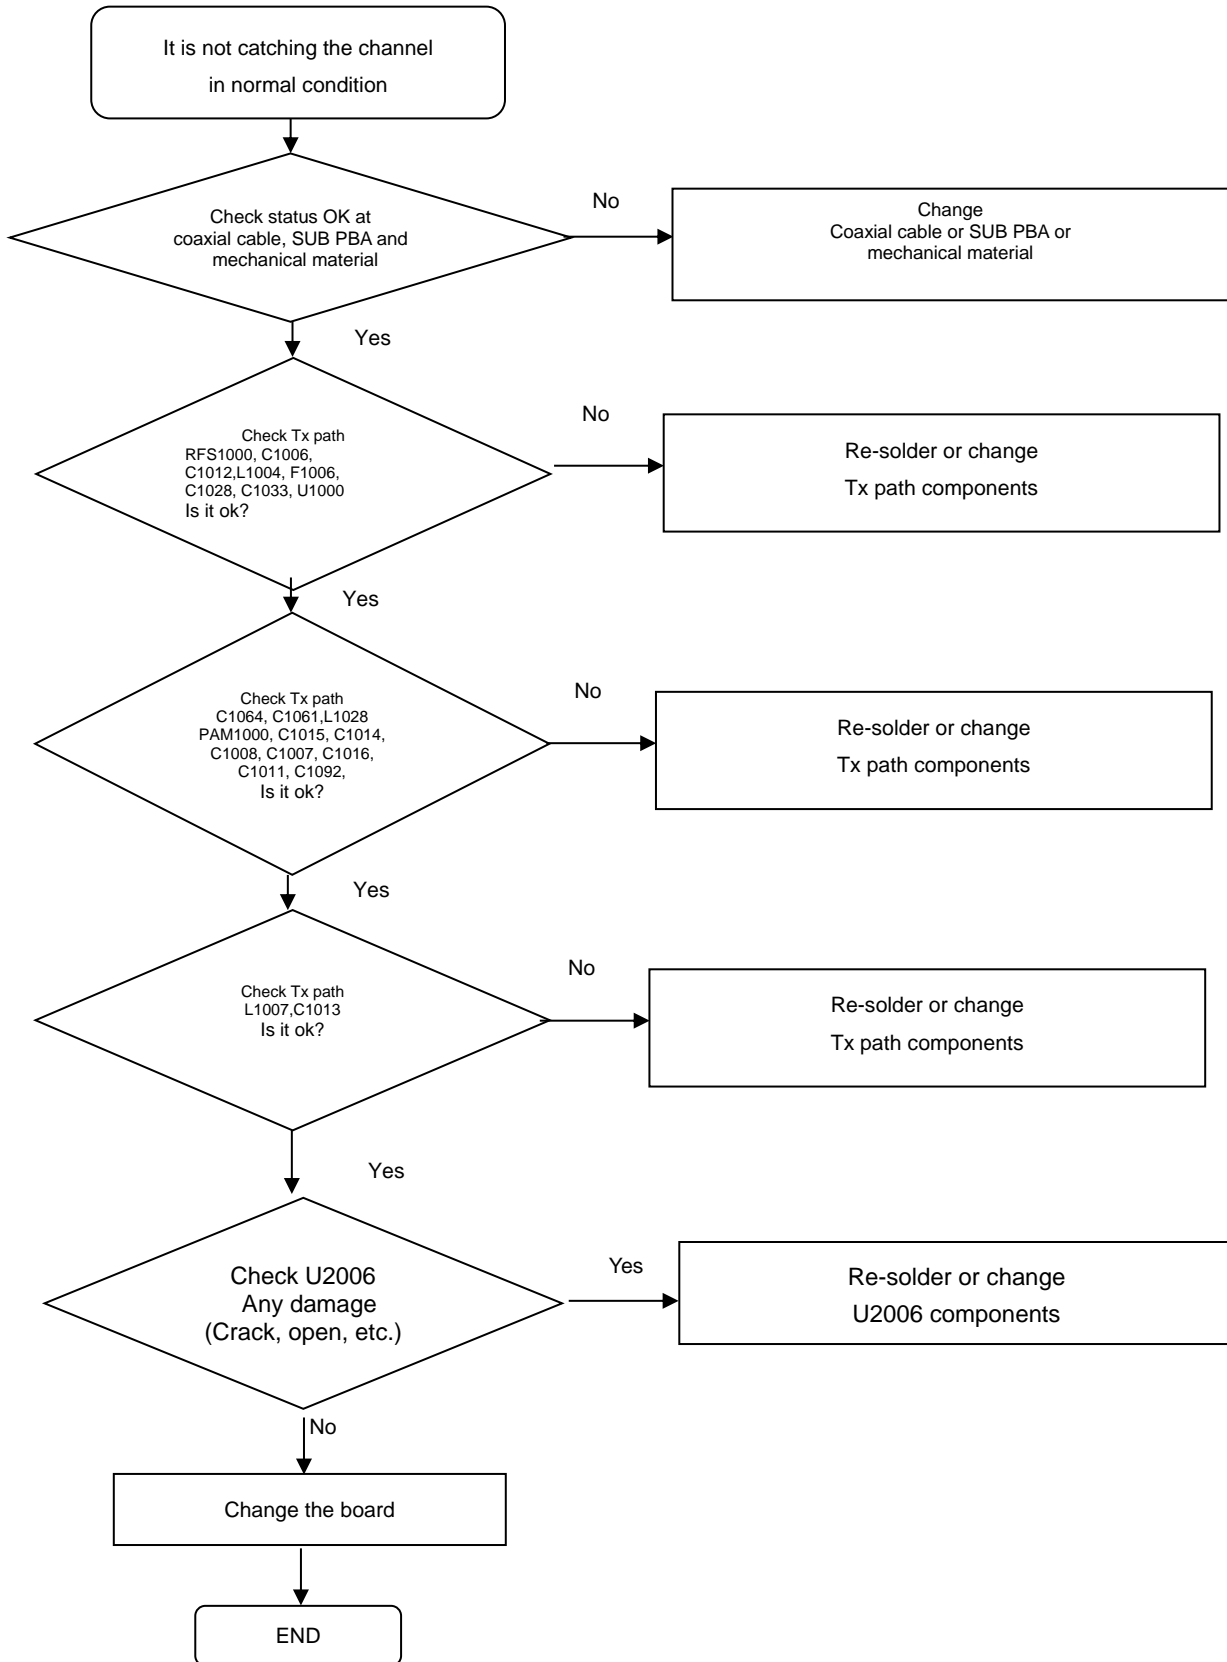

---

8. Level 3 Repair

8-4-44. LTE B20 TX