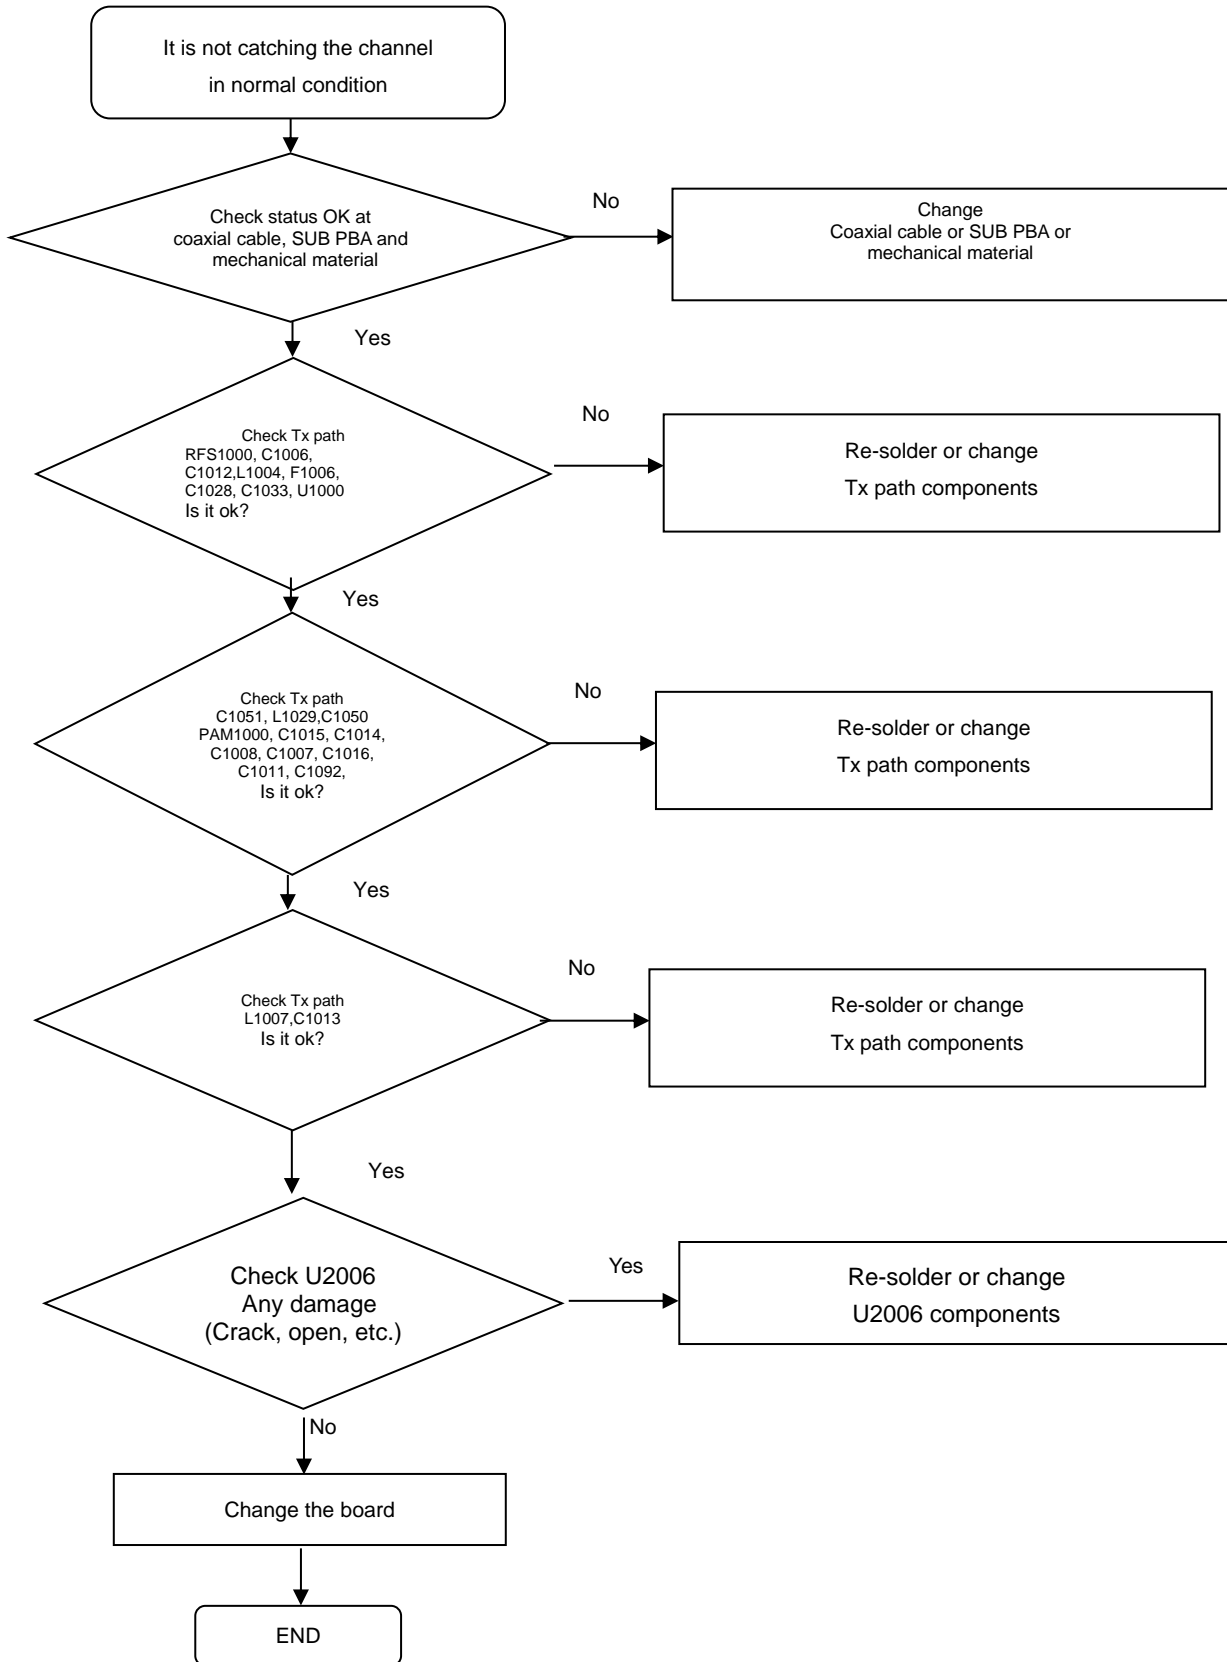

8-4-38. LTE B5, WCDMA B5 TX

8. Level 3 Repair

8-4-39. LTE B7 TX

8. Level 3 Repair

8-4-42. LTE B8, WCDMA B8 TX

8. Level 3 Repair

8-4-43. LTE B12, LTE B17 TX

8. Level 3 Repair