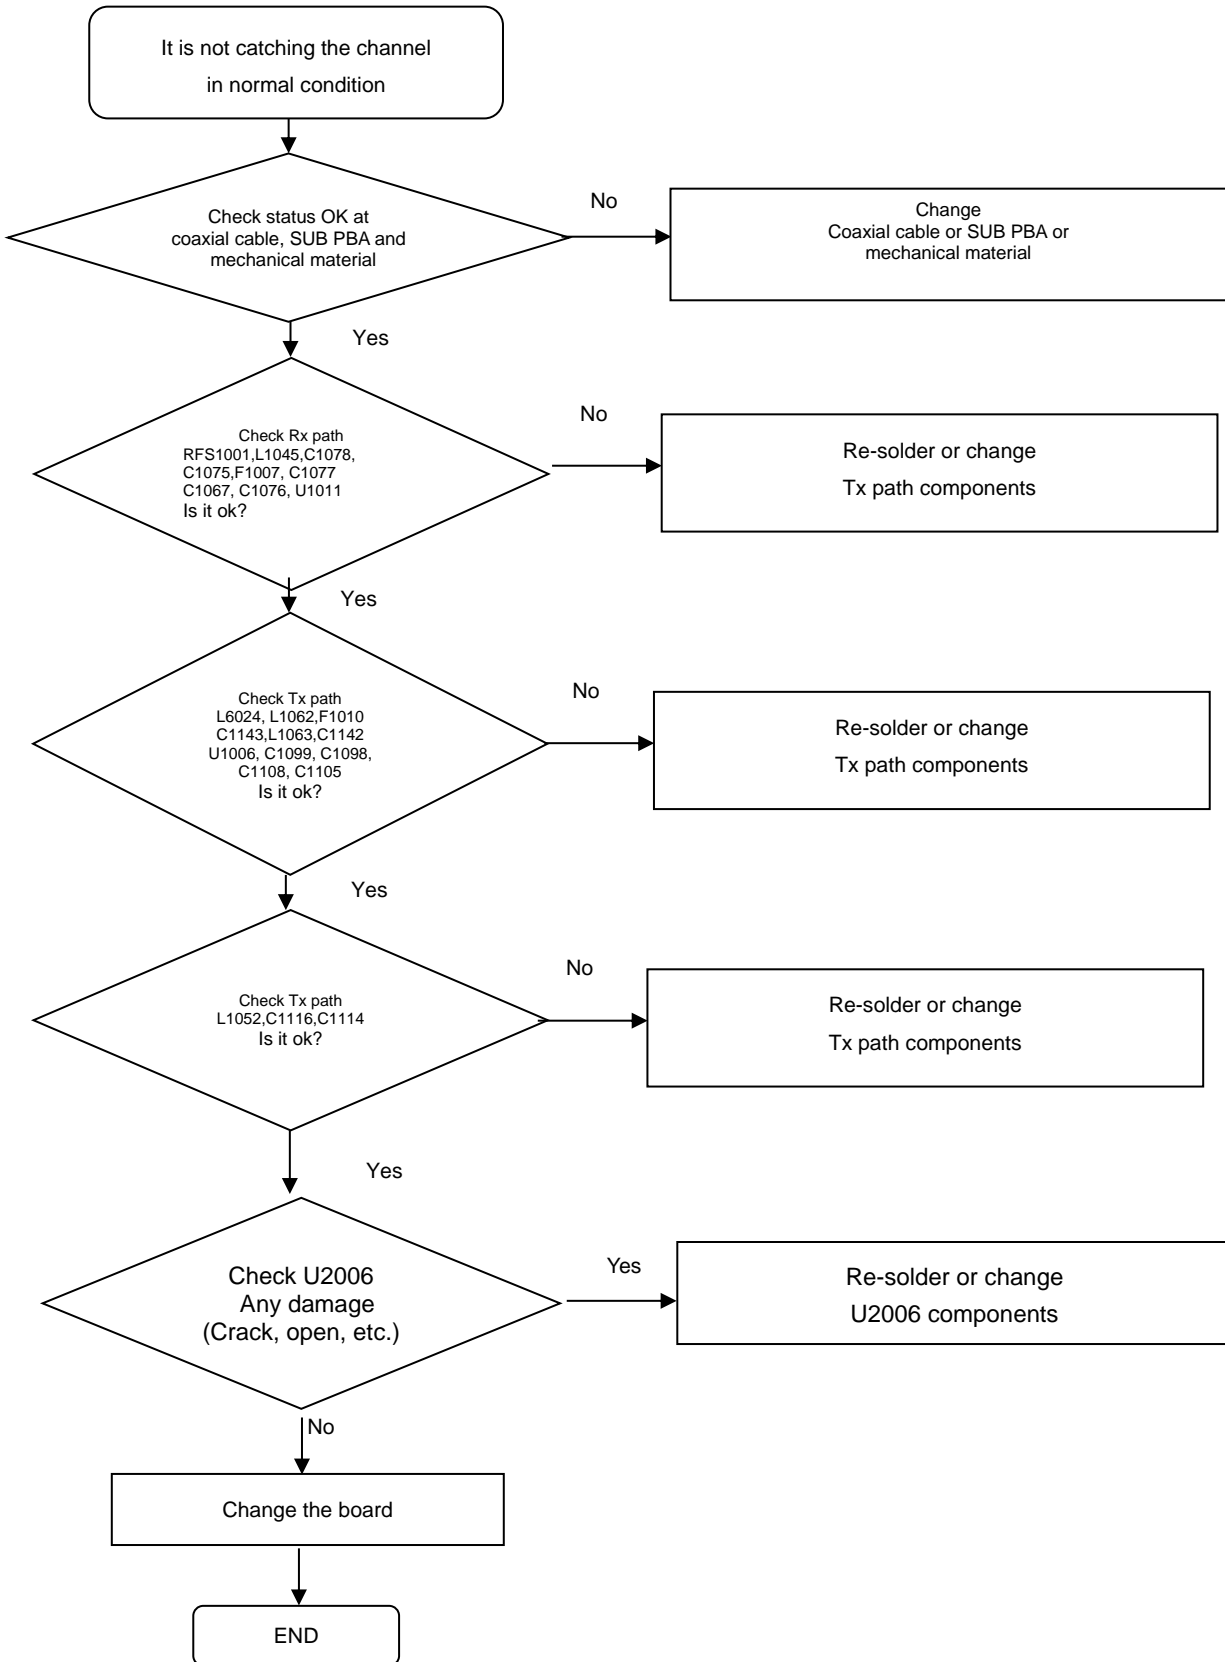

---

8. Level 3 Repair

8-4-39. LTE B7 TX