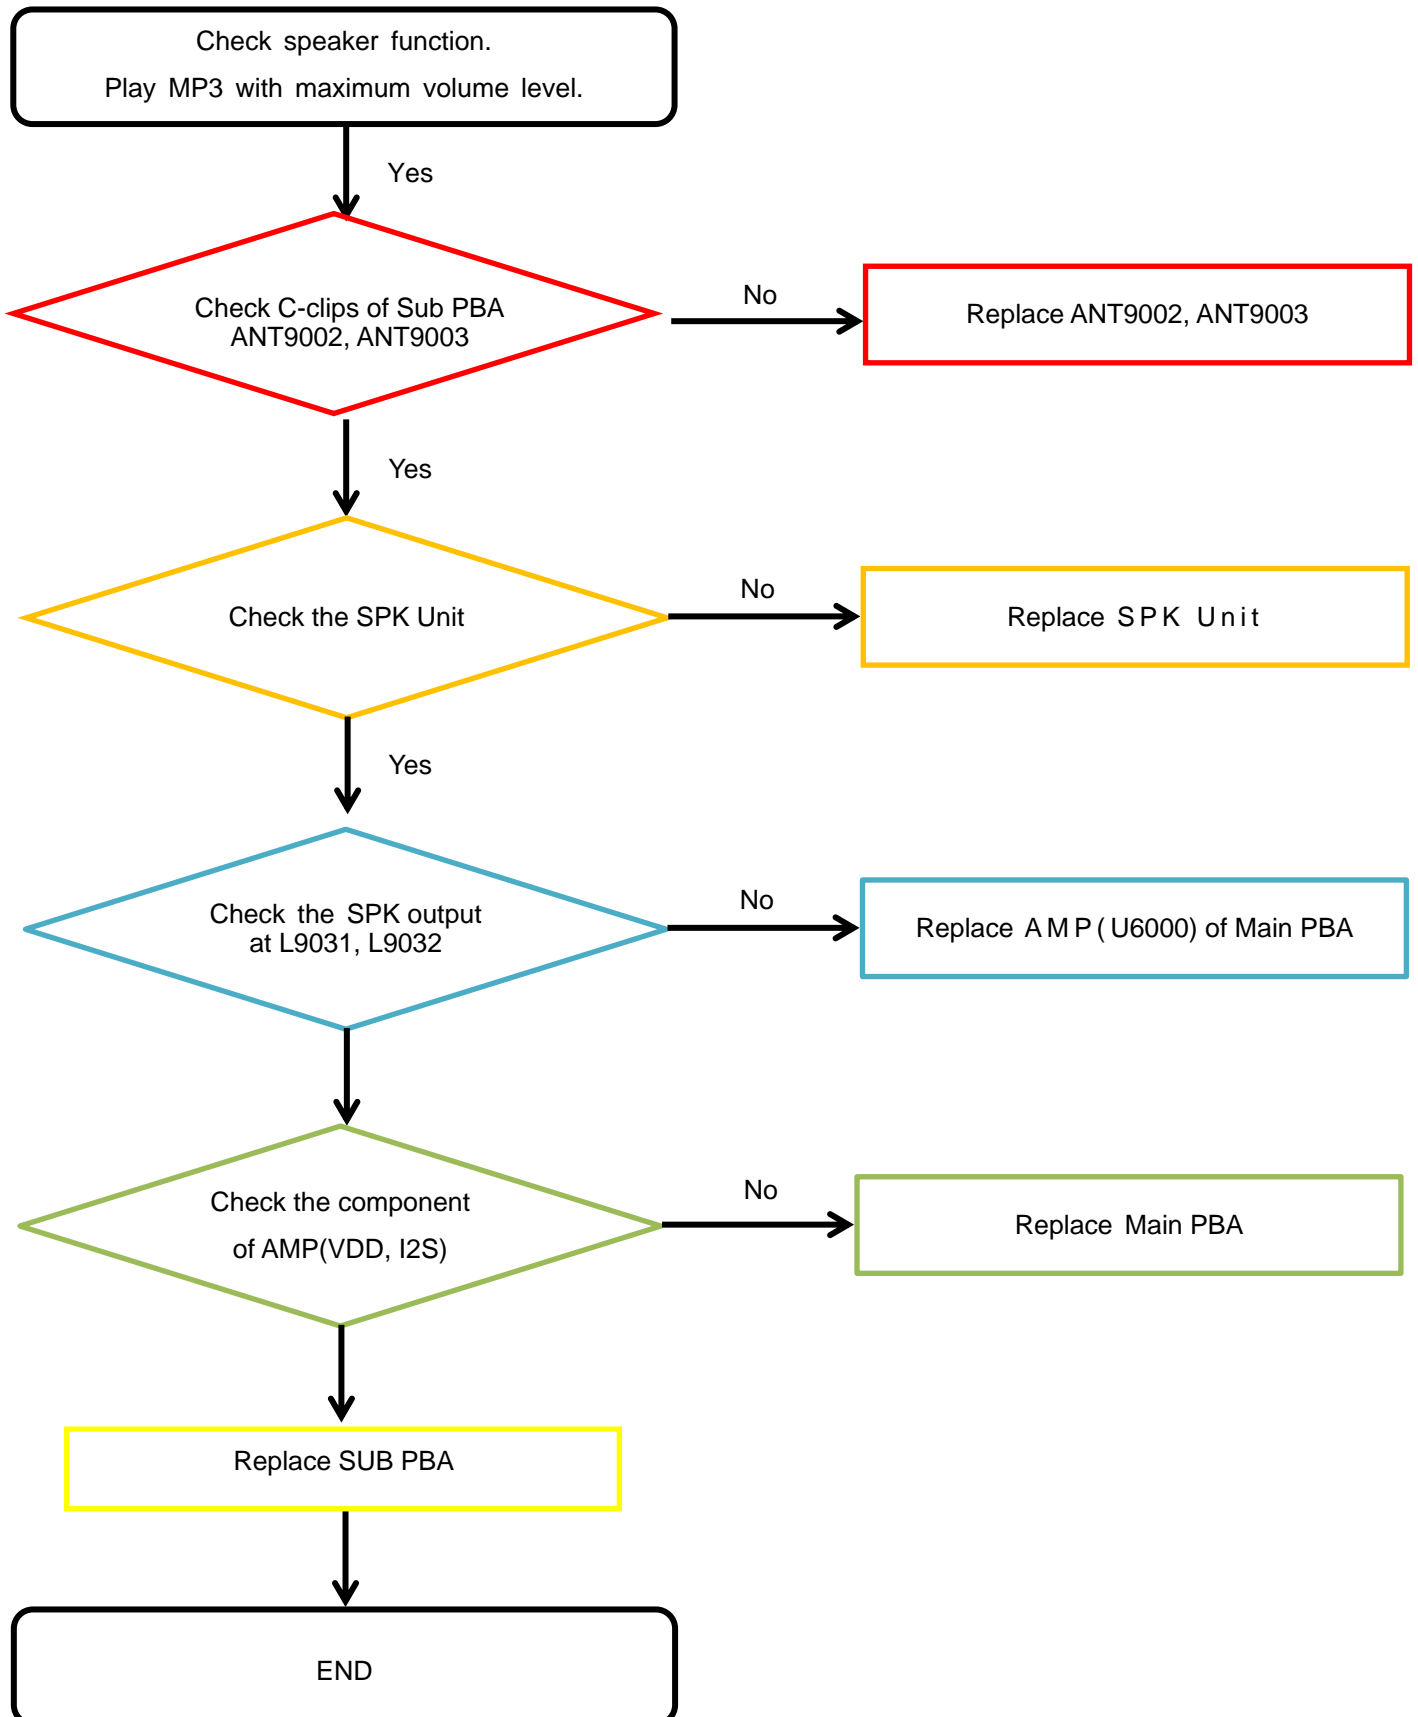

---

8. Level 3 Repair

8-4-18. Speaker Part