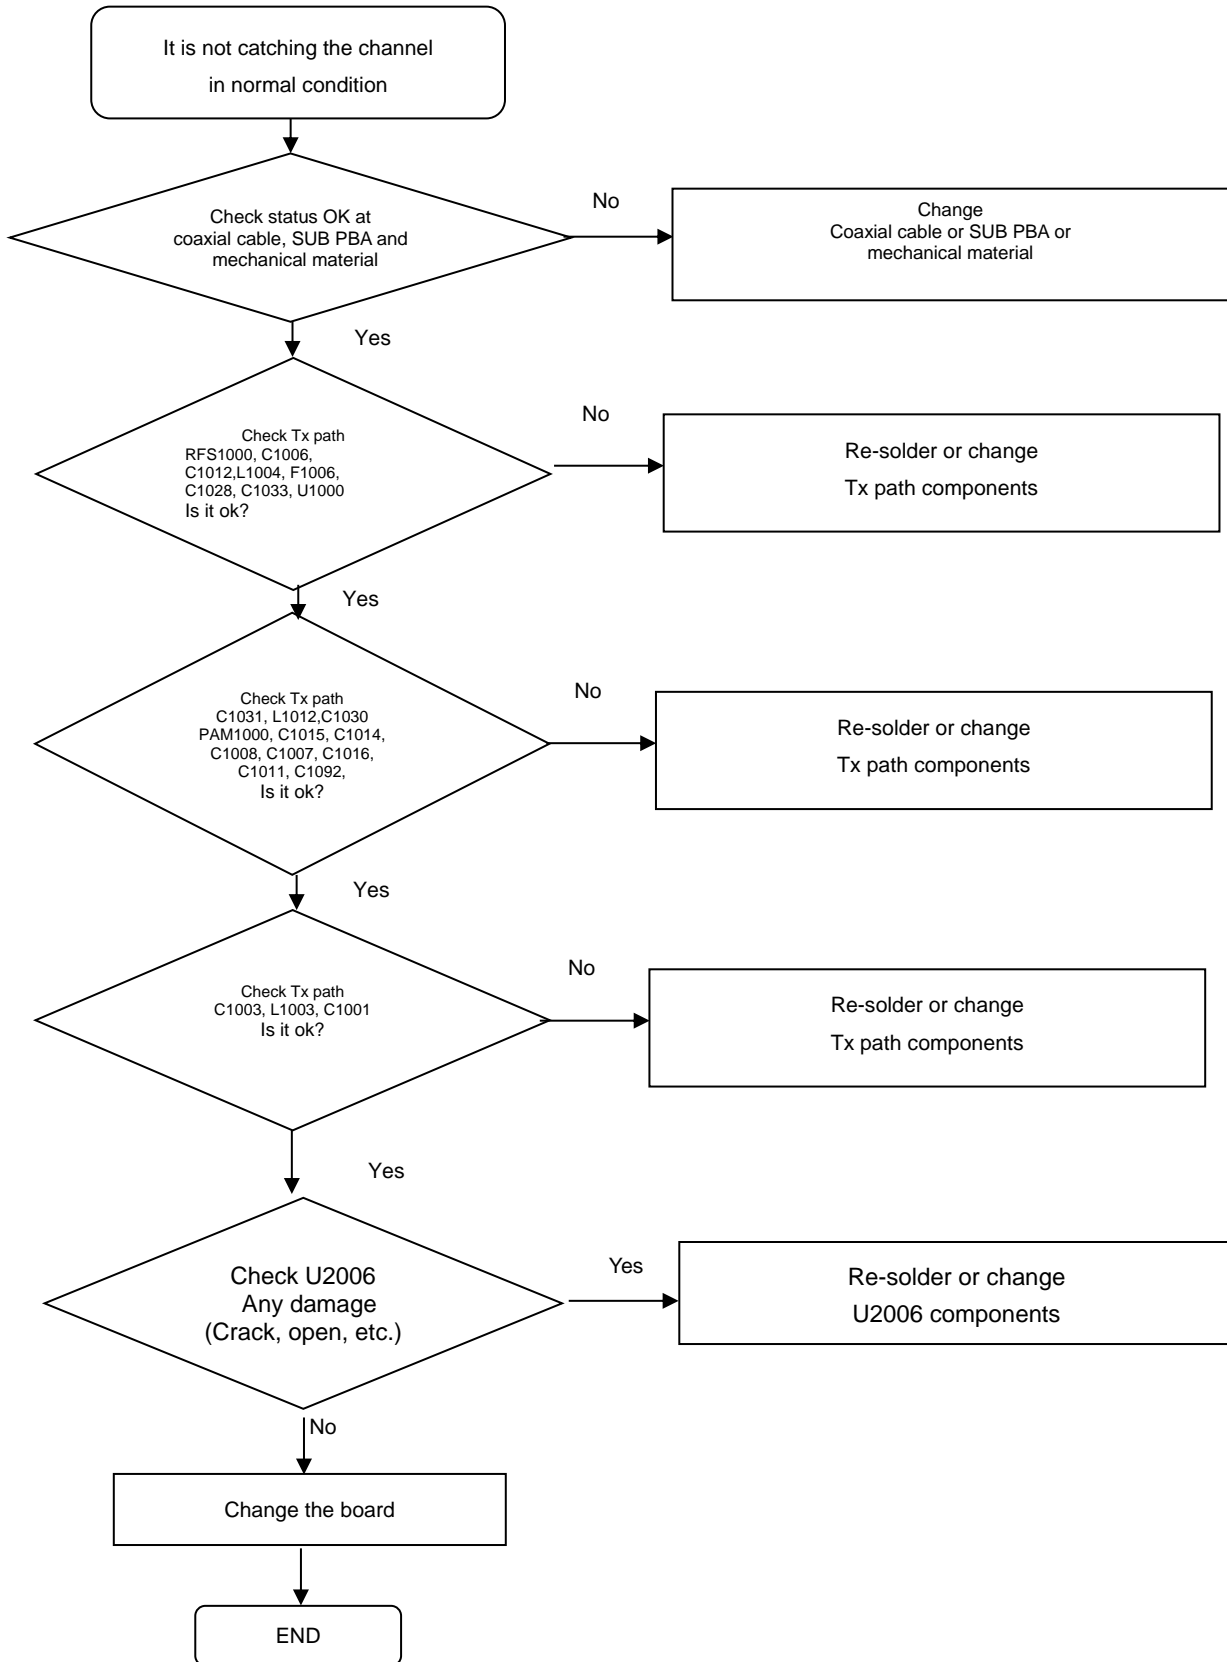

8-4-34. LTE B1, WCDMA B1 TX

8. Level 3 Repair

8-4-35. LTE B2, WCDMA B2 TX

8. Level 3 Repair

8-4-36. LTE B3 TX

8. Level 3 Repair

8-4-37. LTE B4, WCDMA B4 TX

8. Level 3 Repair