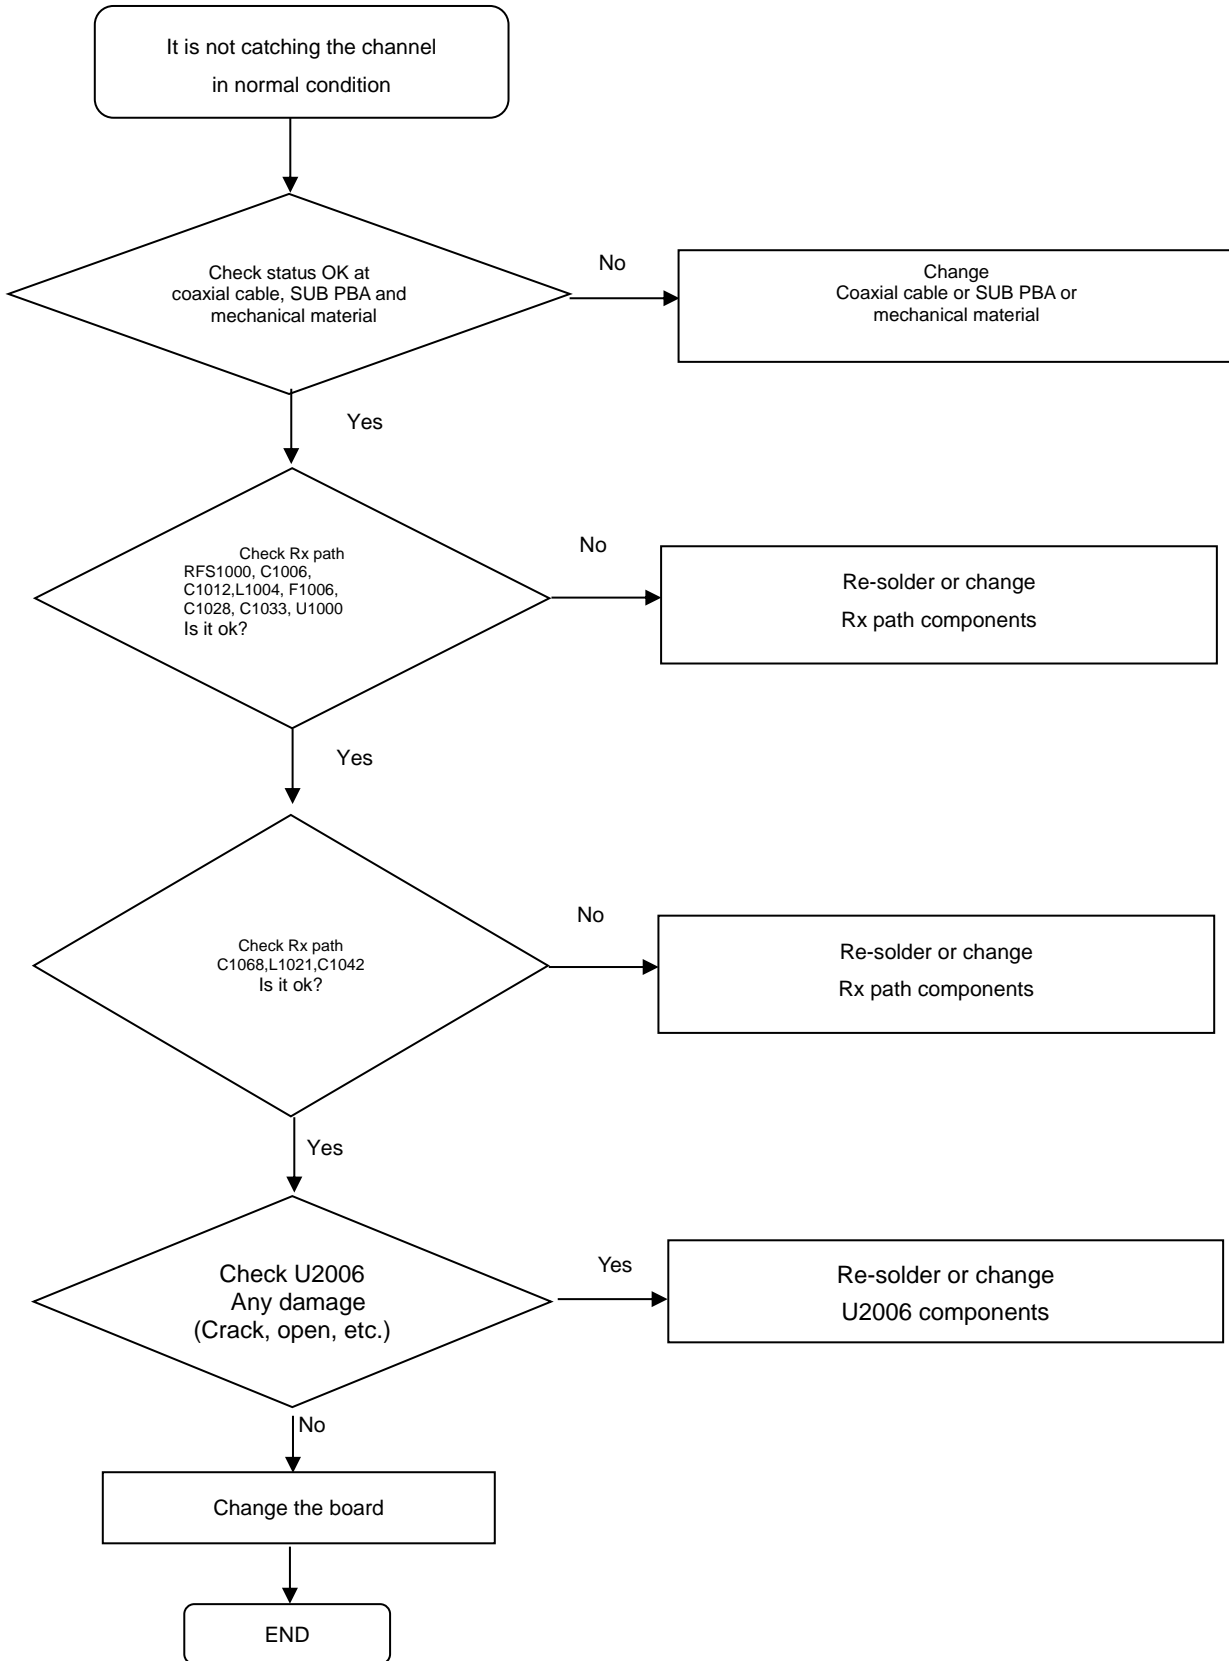

---

8. Level 3 Repair

8-4-27. LTE B12, LTE B17 RX