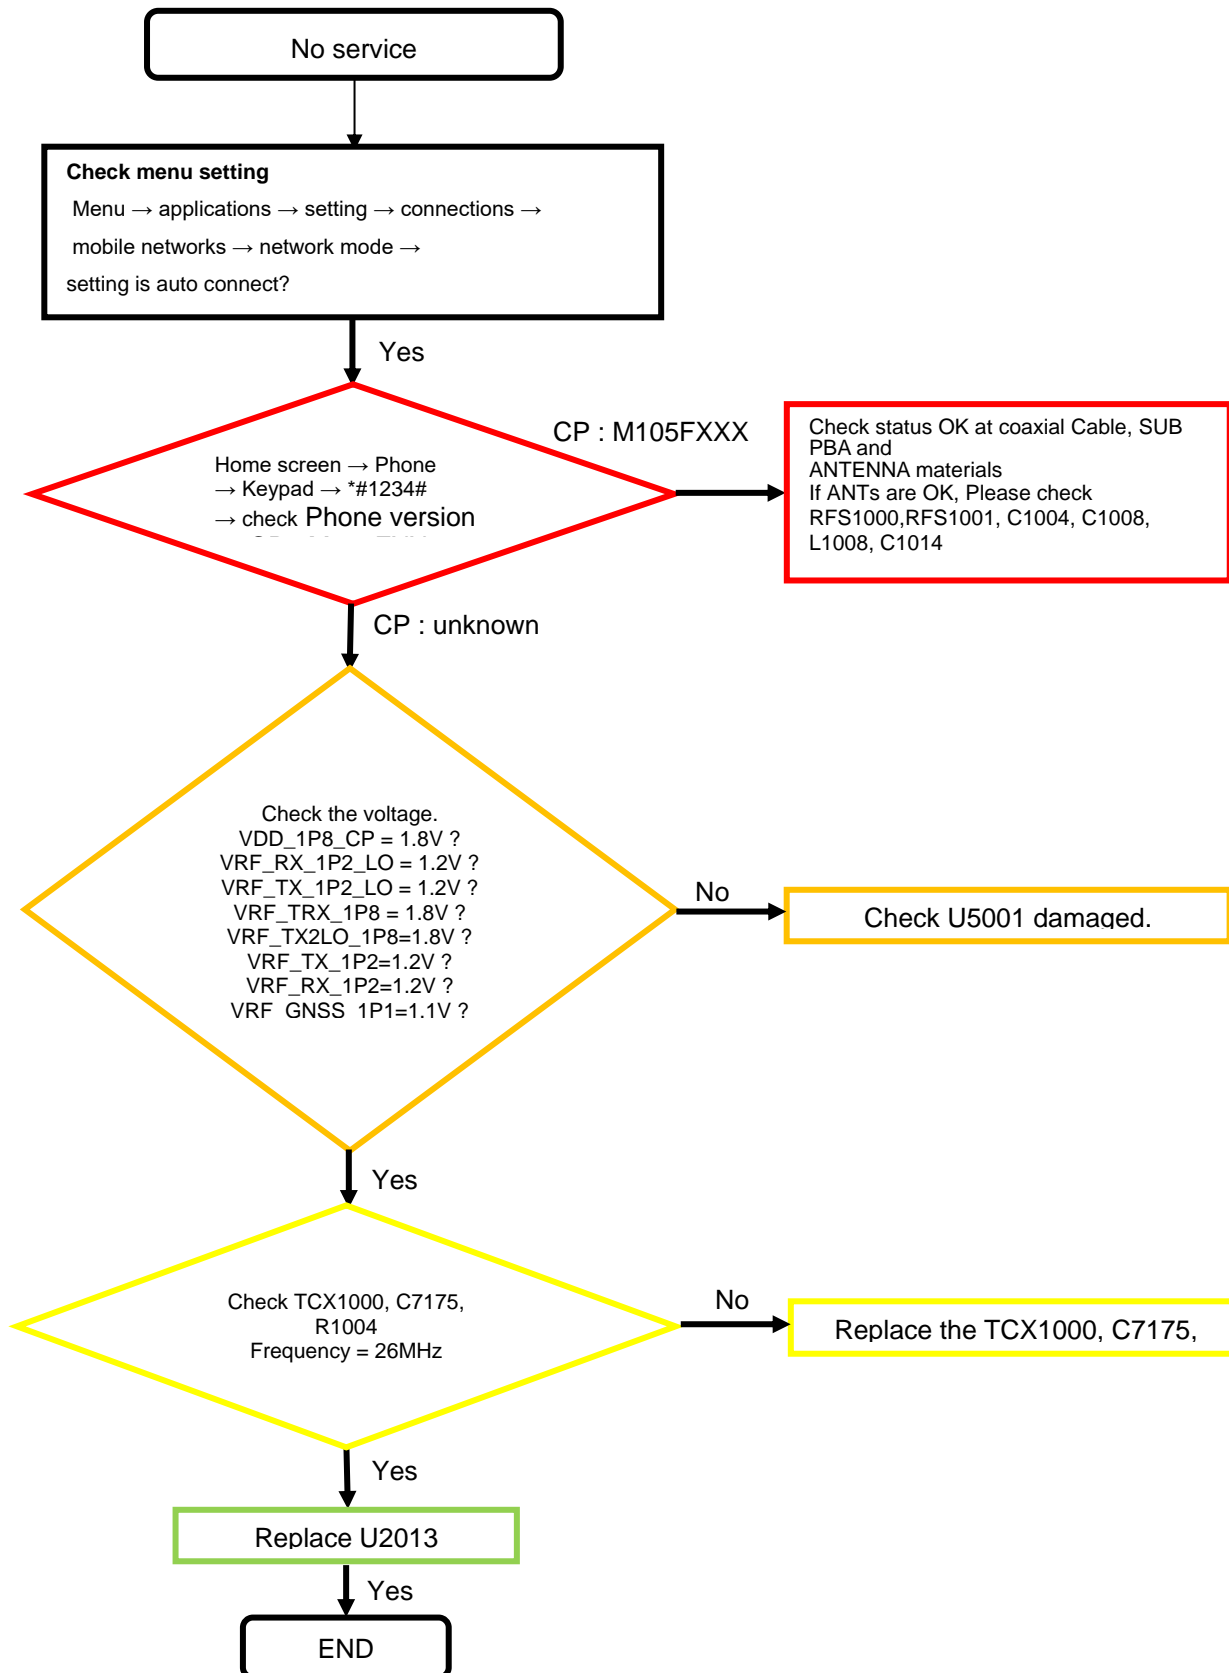

L7004

CON7000

BH7001

BH7004

JTAG7001

8. Level 3 Repair

8-3. Flow chart of Troubleshooting.

Oscilloscope

Digital Multimeter

Power Supply

+ driver, ESD Safe Tweezer

8960 & Spectrum Analyzer

Soldering iron

8. Level 3 Repair

8-4-1. Power On

8. Level 3 Repair

8-4-2. Initial

8. Level 3 Repair

8-4-3. No Service

8. Level 3 Repair

8-4-4. Charging Part

8. Level 3 Repair

8-4-5. No Service

8. Level 3 Repair

8-4-6. SIM Part

8. Level 3 Repair

8-4-7. T-Flash Part

8. Level 3 Repair

8-4-8. Accel Sensor

8. Level 3 Repair

8-4-9. Proximity Sensor

8. Level 3 Repair