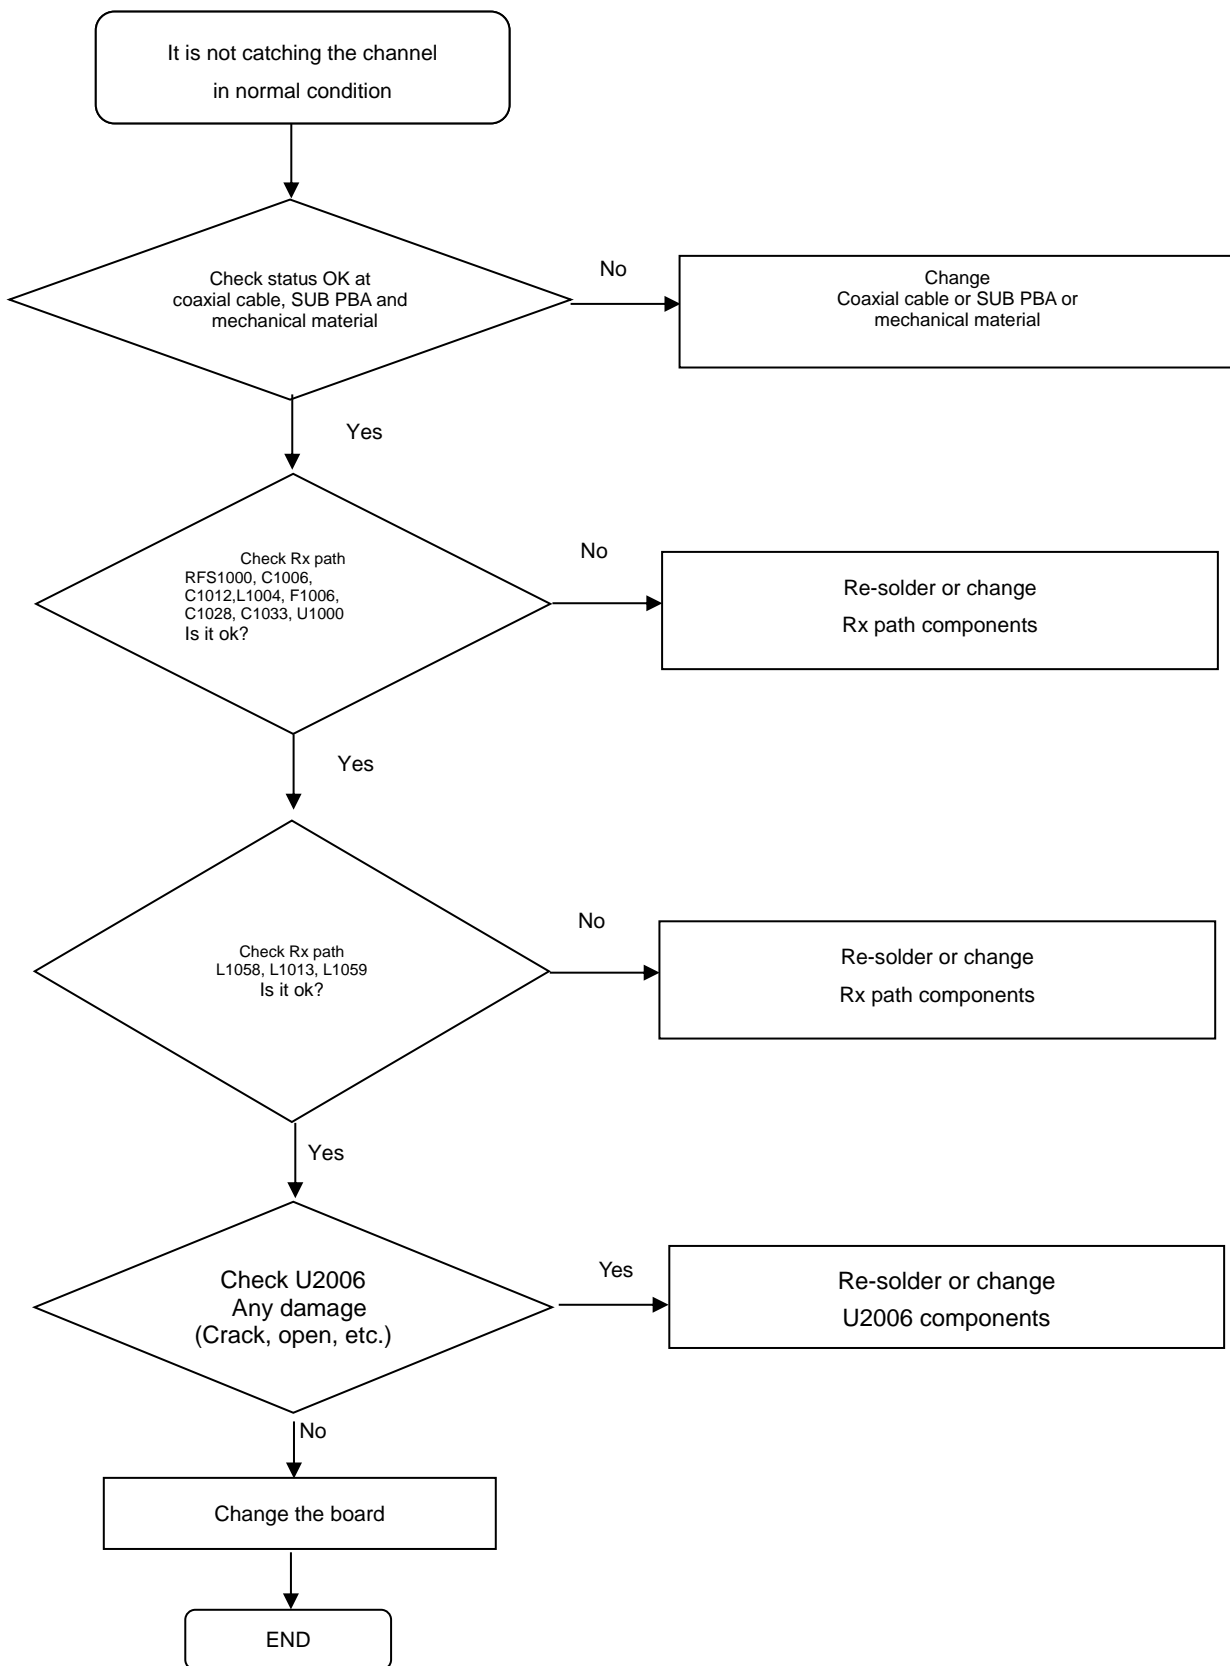

---

8. Level 3 Repair

8-4-23. LTE B4, WCDMA B4 RX