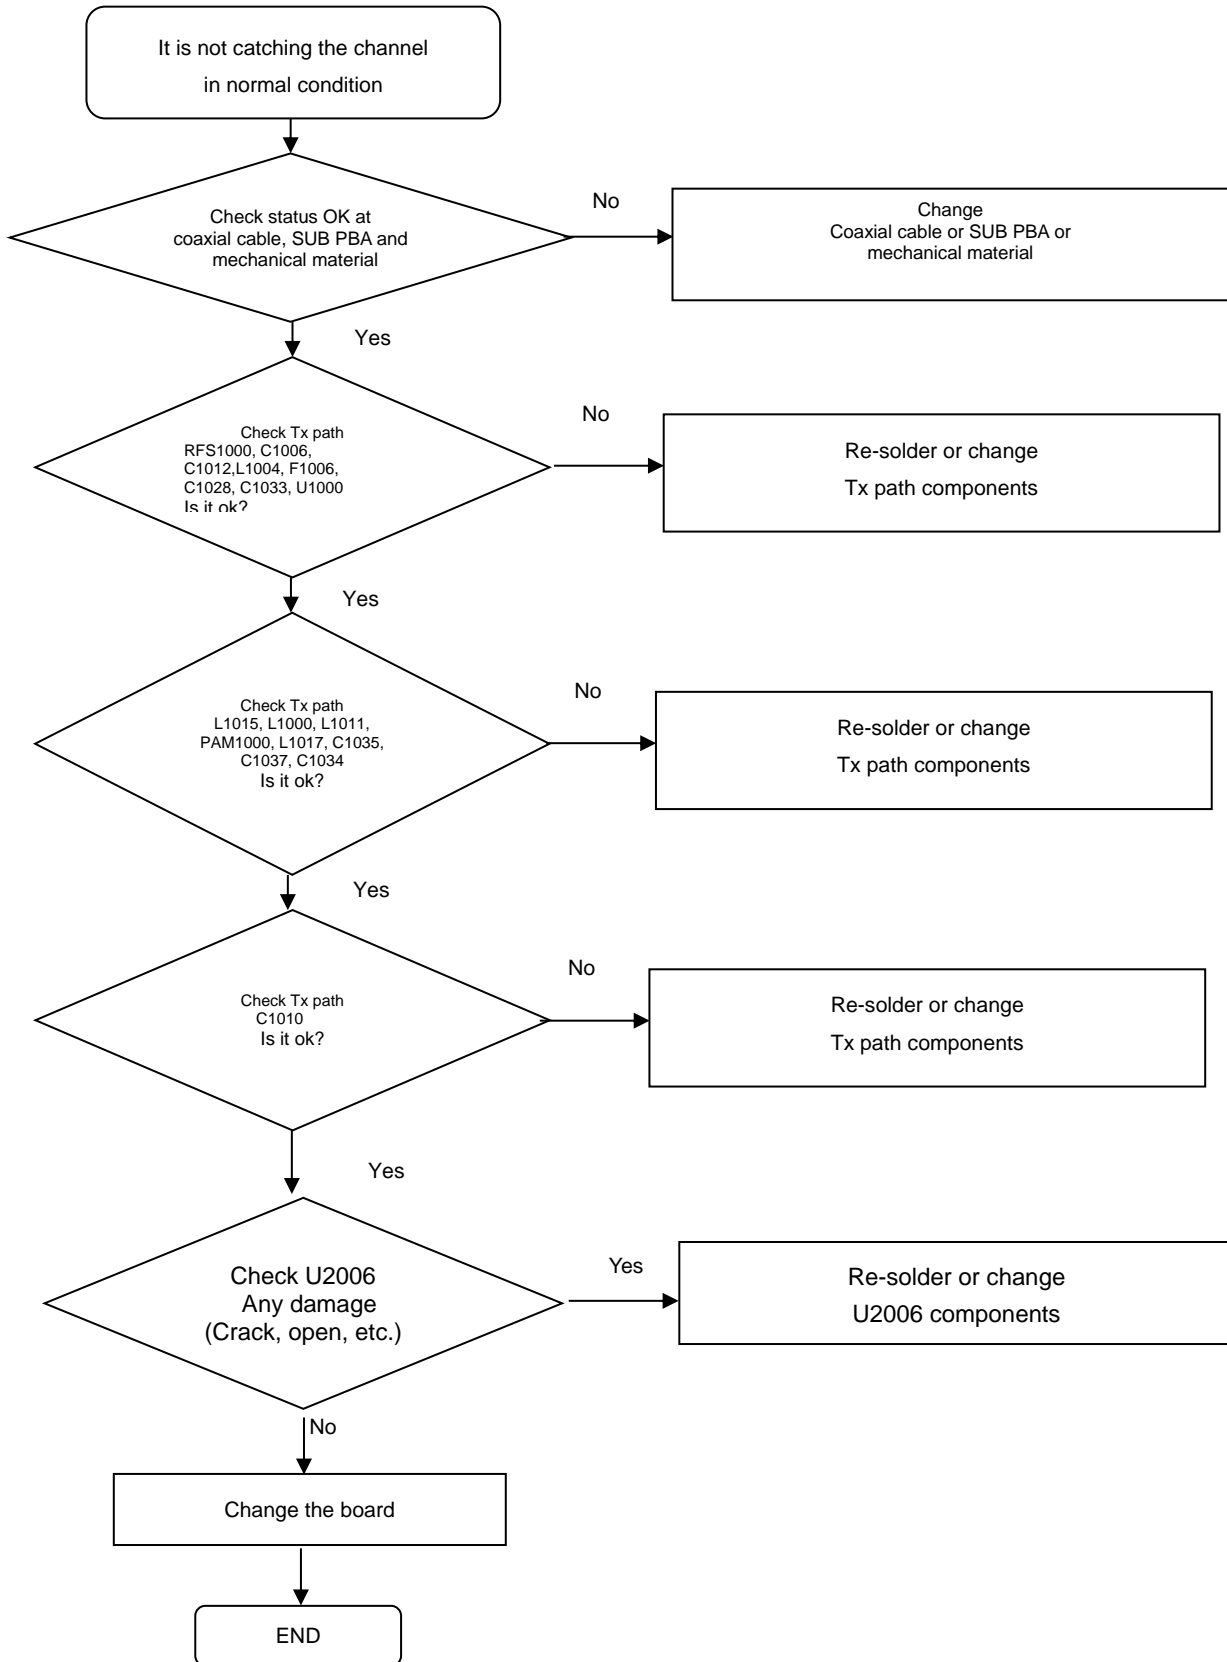

8-4-30. LTE B38, B41 RX

8. Level 3 Repair

8-4-31. LTE B40 RX

8. Level 3 Repair

8-4-32. GSM1800, GSM1900 TX

8. Level 3 Repair

8-4-33. GSM850, GSM900 TX

8. Level 3 Repair