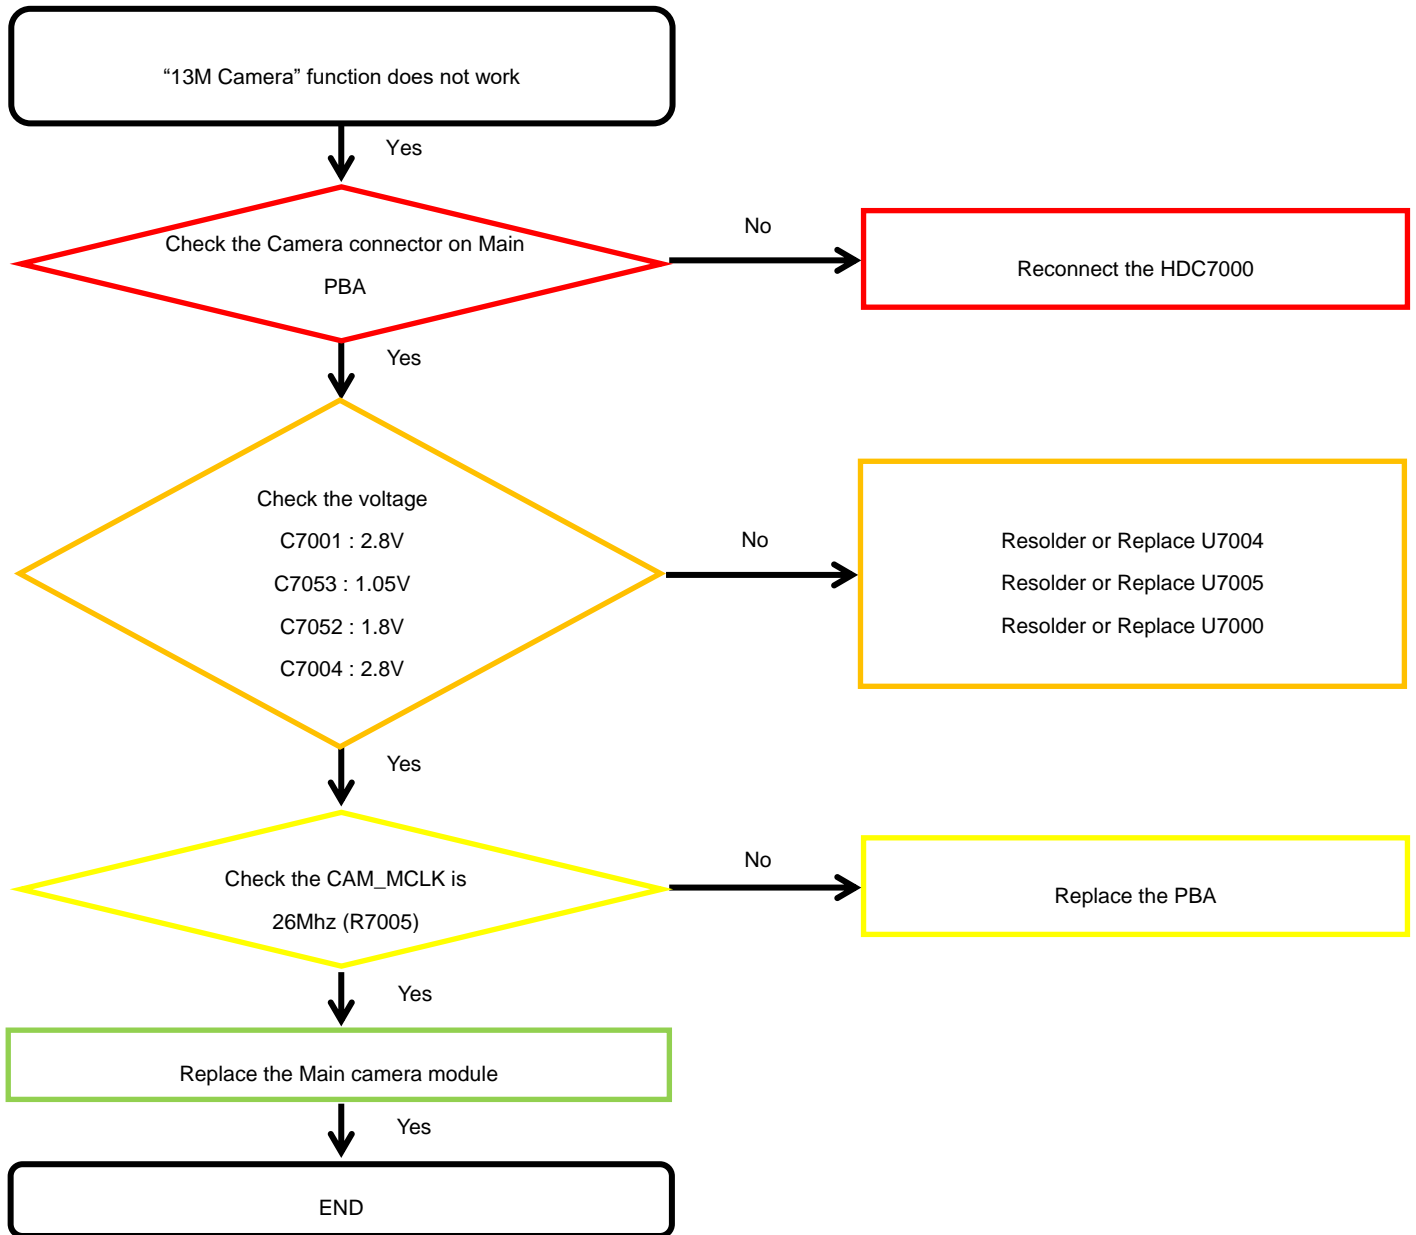

8-4-6. SIM Part

8. Level 3 Repair

8-4-7. T-Flash Part

8. Level 3 Repair

8-4-8. Accel Sensor

8. Level 3 Repair

8-4-9. Proximity Sensor

8. Level 3 Repair

8-4-10. GRIP Sensor

8. Level 3 Repair

8-4-11. Display

8. Level 3 Repair

8-4-12. MAIN 13M CAMERA

8. Level 3 Repair

8-4-13. VT 5M CAM

8. Level 3 Repair