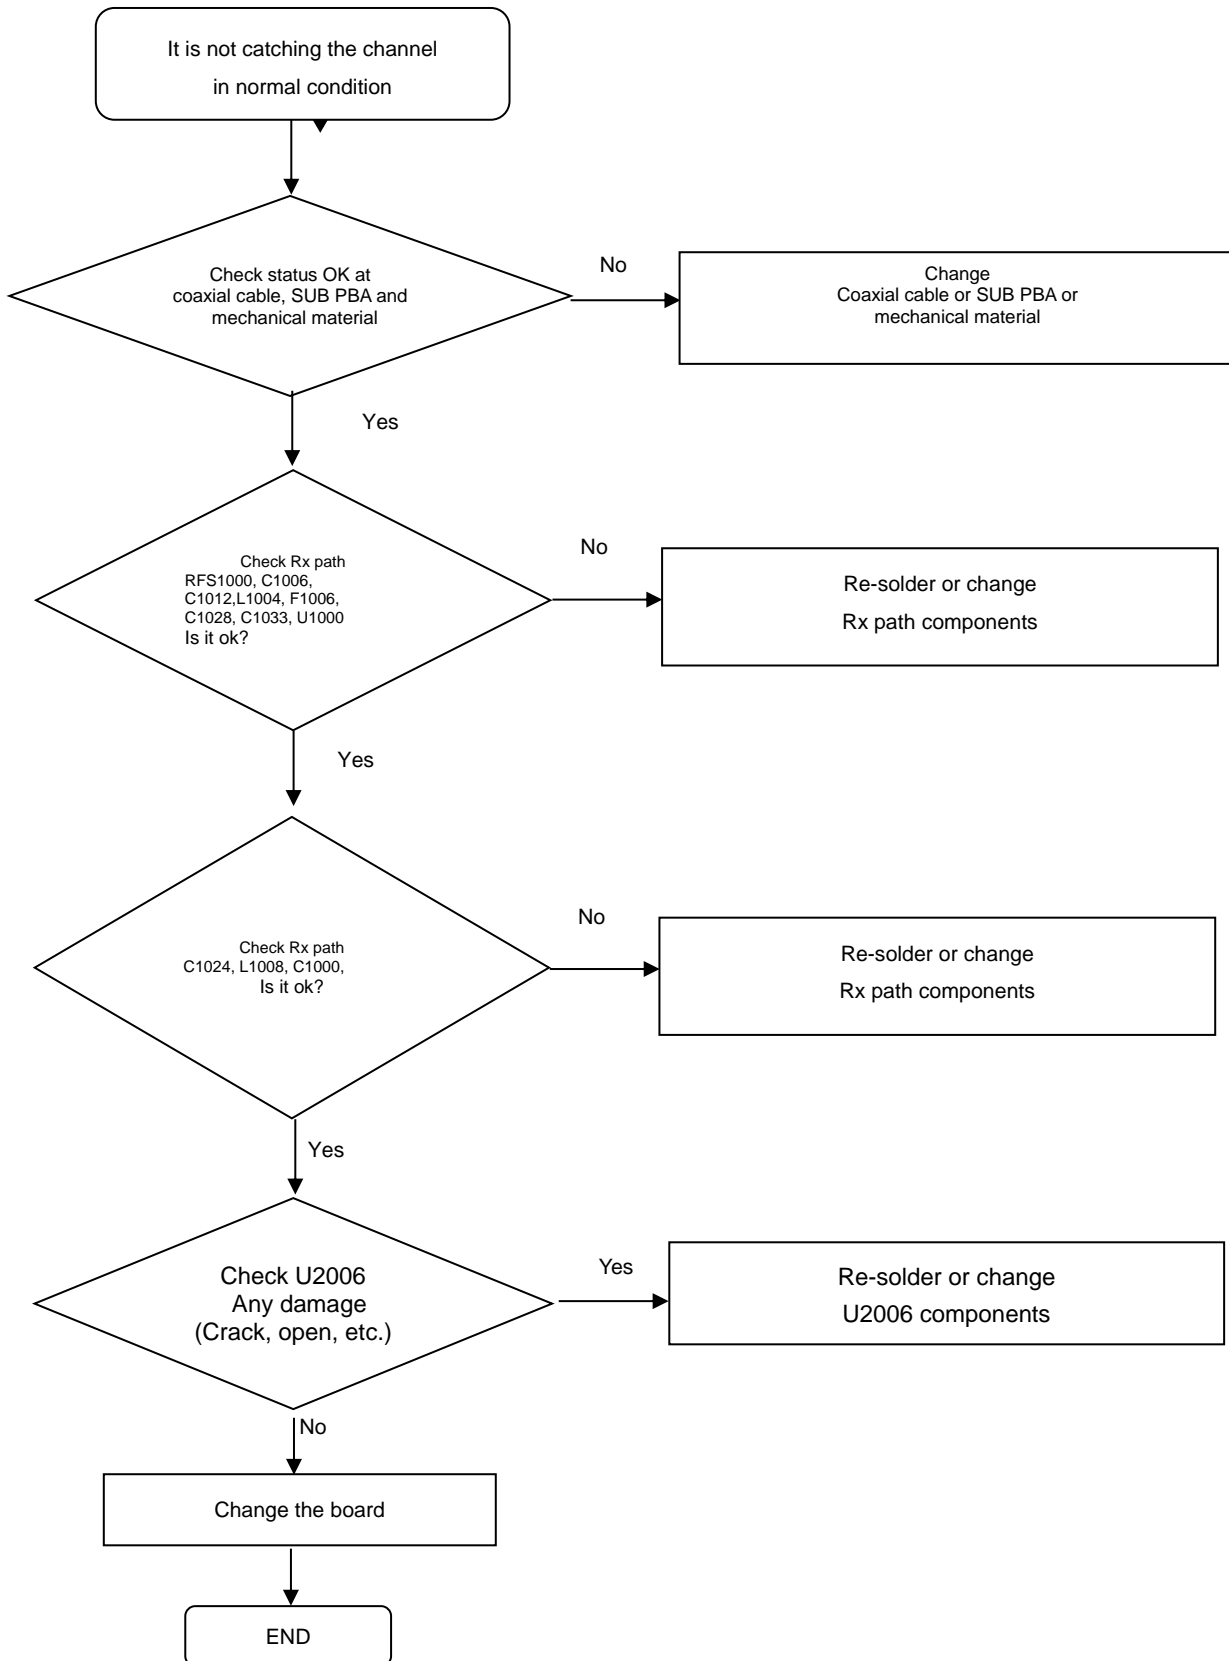

8-4-18. Speaker Part

8. Level 3 Repair

8-4-19. Receiver Part

8. Level 3 Repair

8-4-20. LTE B1, WCDMA B1 RX

8. Level 3 Repair

8-4-21. LTE B2, WCDMA B2, GSM1900 RX

8. Level 3 Repair