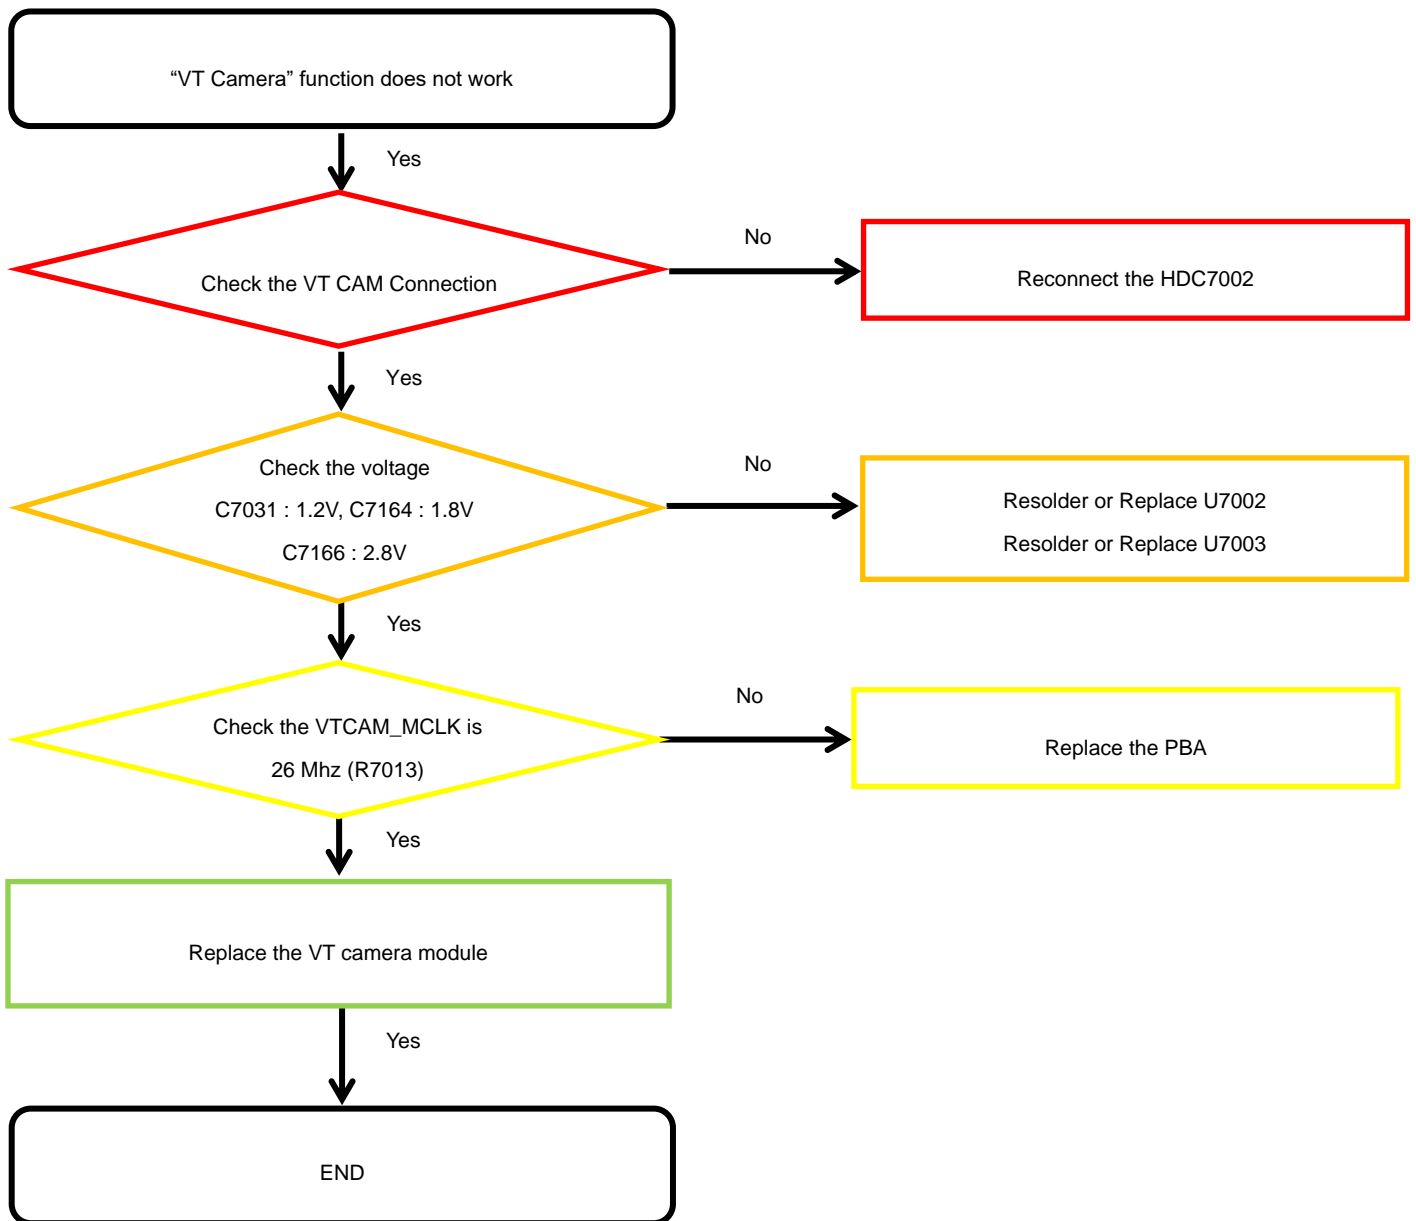

8-4-6. SIM Part

8. Level 3 Repair

8-4-7. T-Flash Part

8. Level 3 Repair

8-4-8. Accel Sensor

8. Level 3 Repair

8-4-9. Proximity Sensor

8. Level 3 Repair

8-4-10. GRIP Sensor

8. Level 3 Repair

8-4-11. Display

8. Level 3 Repair

8-4-12. MAIN 13M CAMERA

8. Level 3 Repair

8-4-13. VT 5M CAM

8. Level 3 Repair