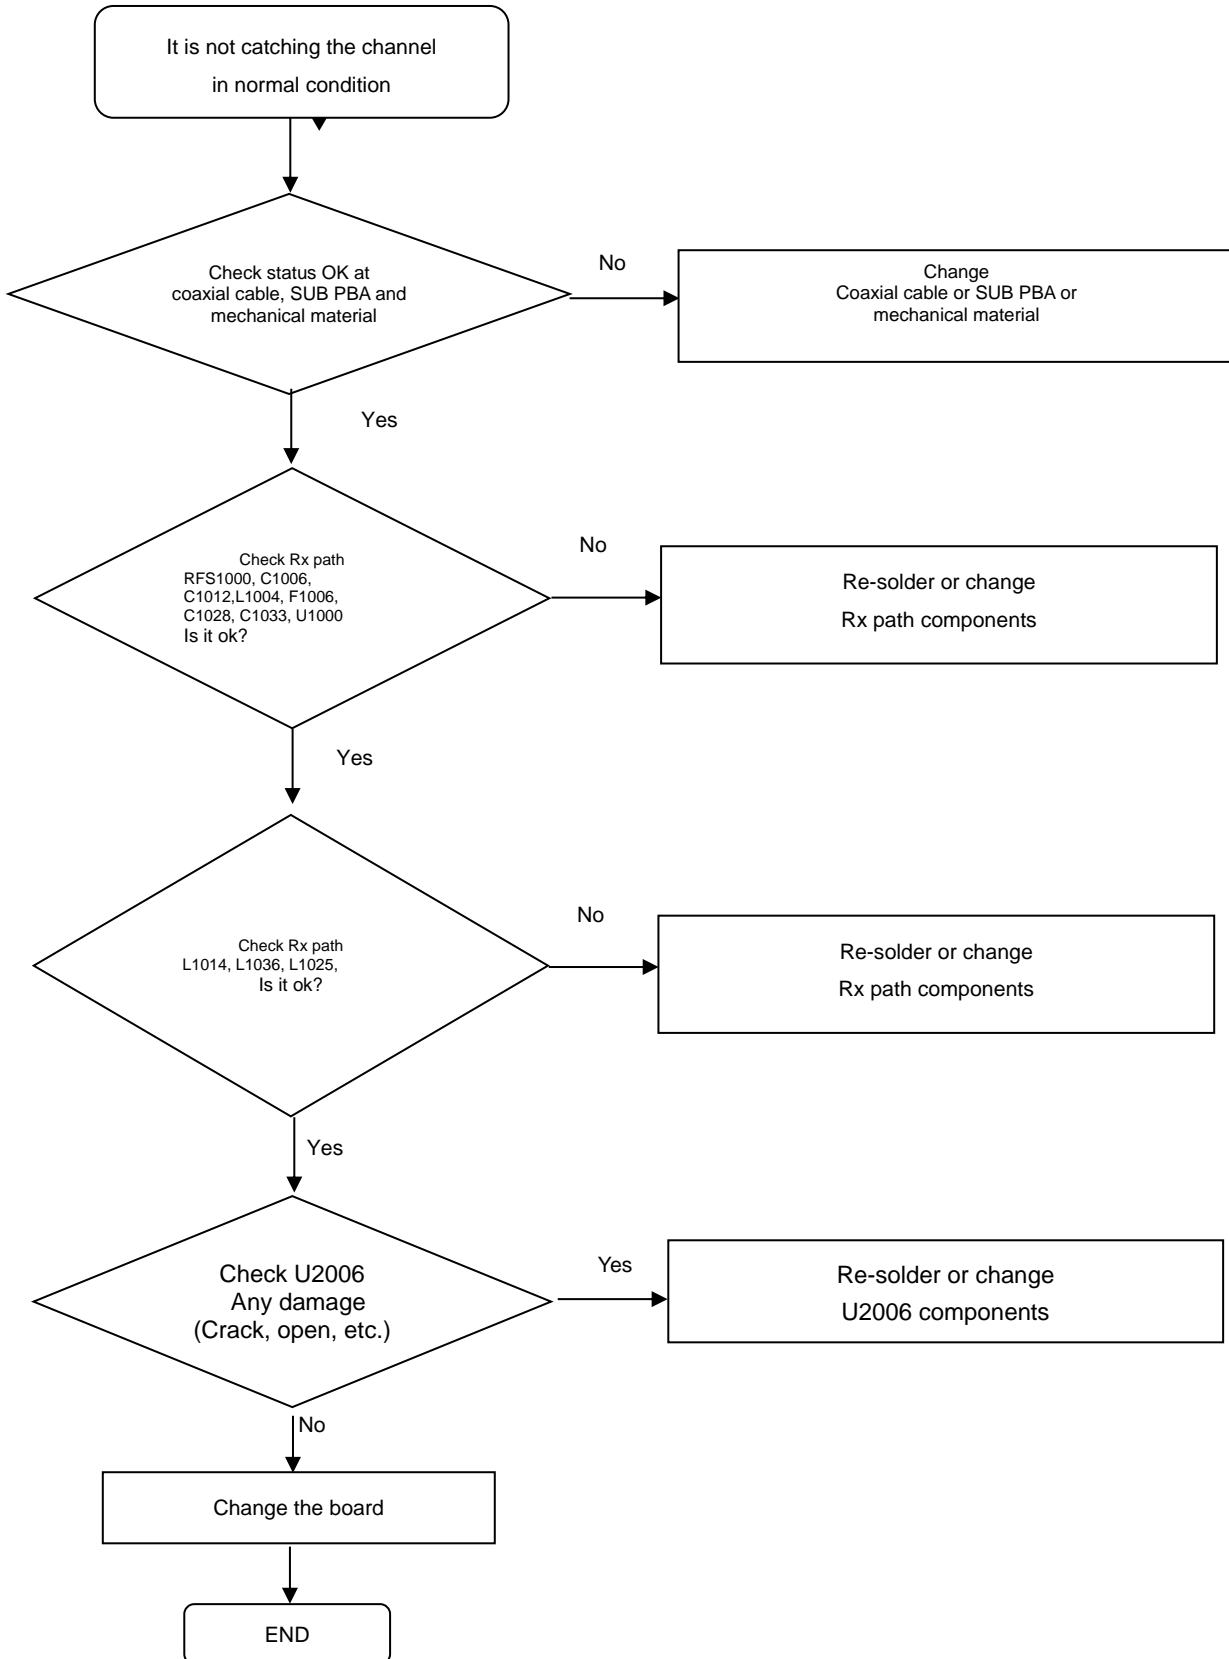

8-4-18. Speaker Part

8. Level 3 Repair

8-4-19. Receiver Part

8. Level 3 Repair

8-4-20. LTE B1, WCDMA B1 RX

8. Level 3 Repair

8-4-21. LTE B2, WCDMA B2, GSM1900 RX

8. Level 3 Repair