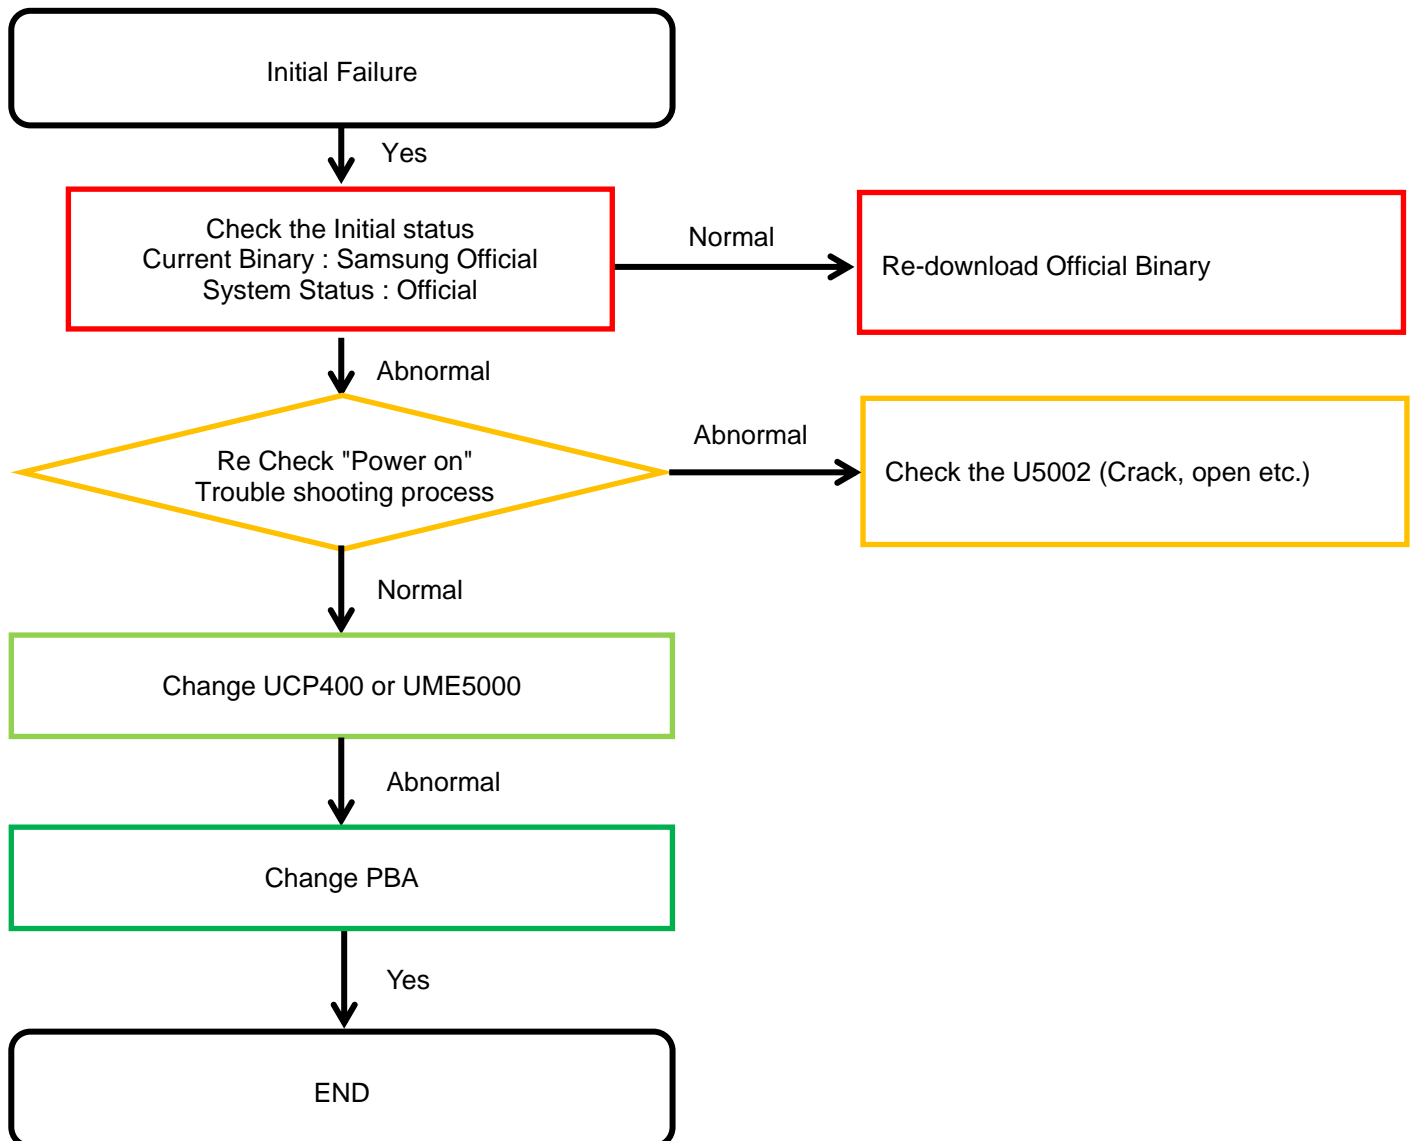

---

8. Level 3 Repair

8-4-2. Initial