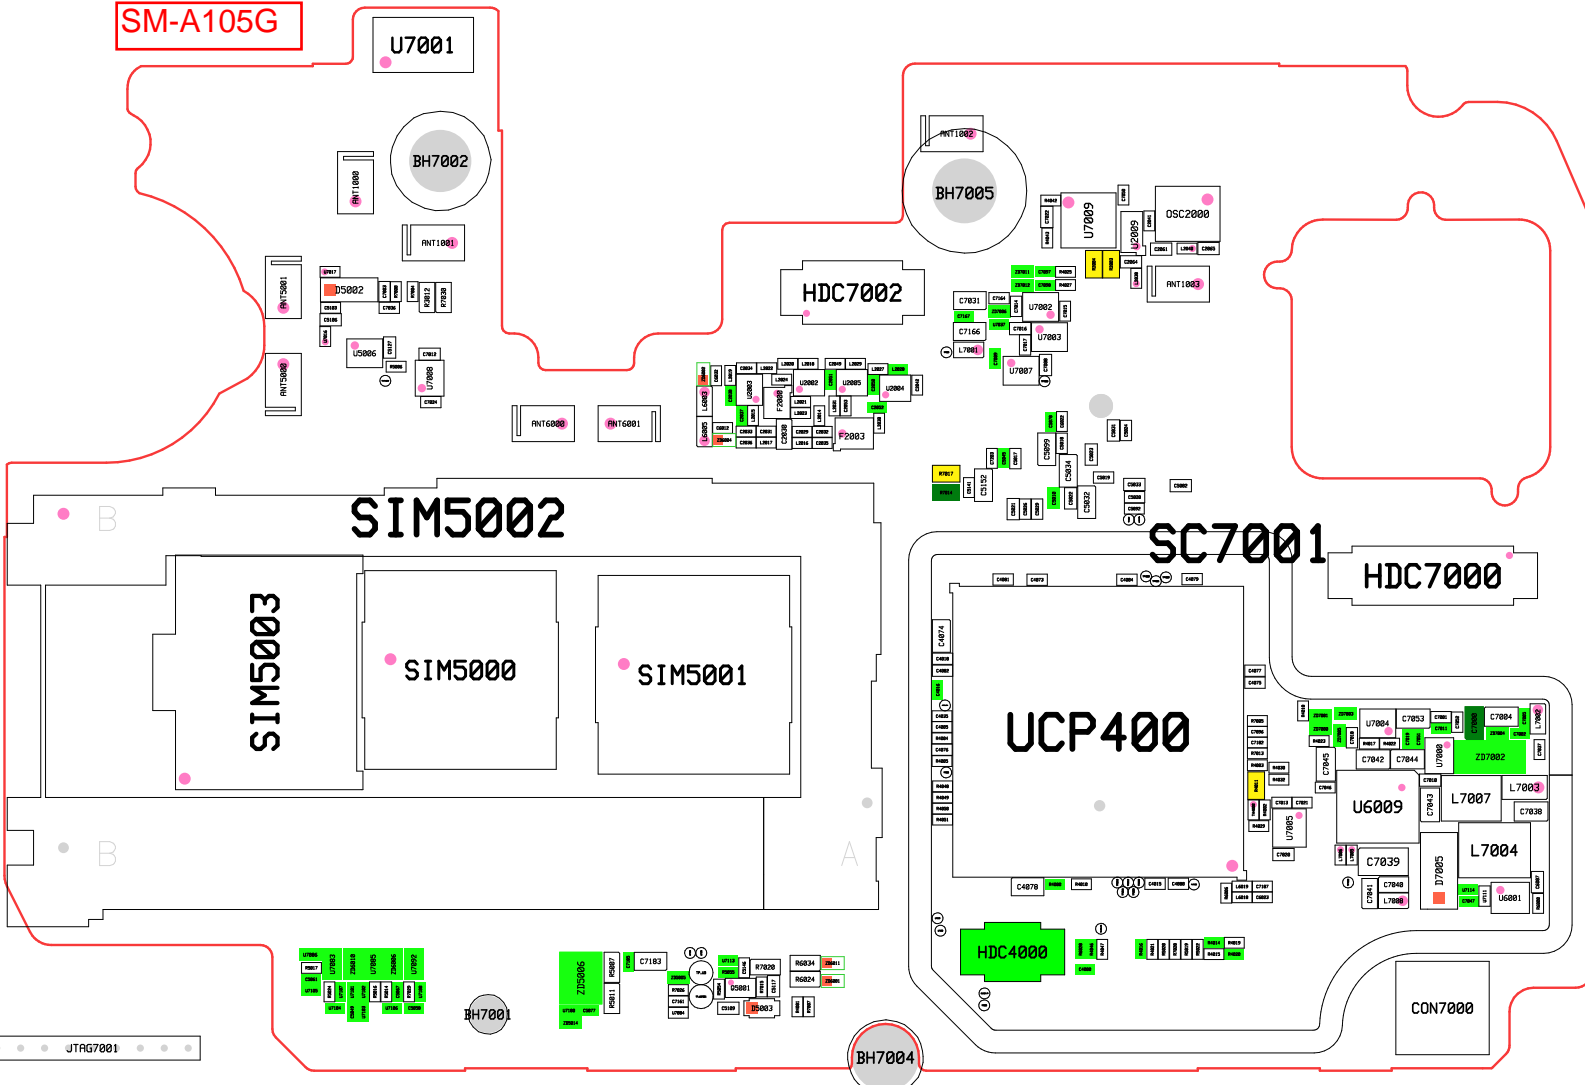

JTAG7001

SM-A105F

SM-A105G

U7001

BH7002

BH7005

HDC7002

SIM5002

SIM5003

SIM5000

SIM5001

SC7001

HDC7000

UCP400

ZD7002

U6009

L7004

CON7000

BH7001

BH7004

JTAG7001

8. Level 3 Repair

8-3. Flow chart of Troubleshooting.

Oscilloscope