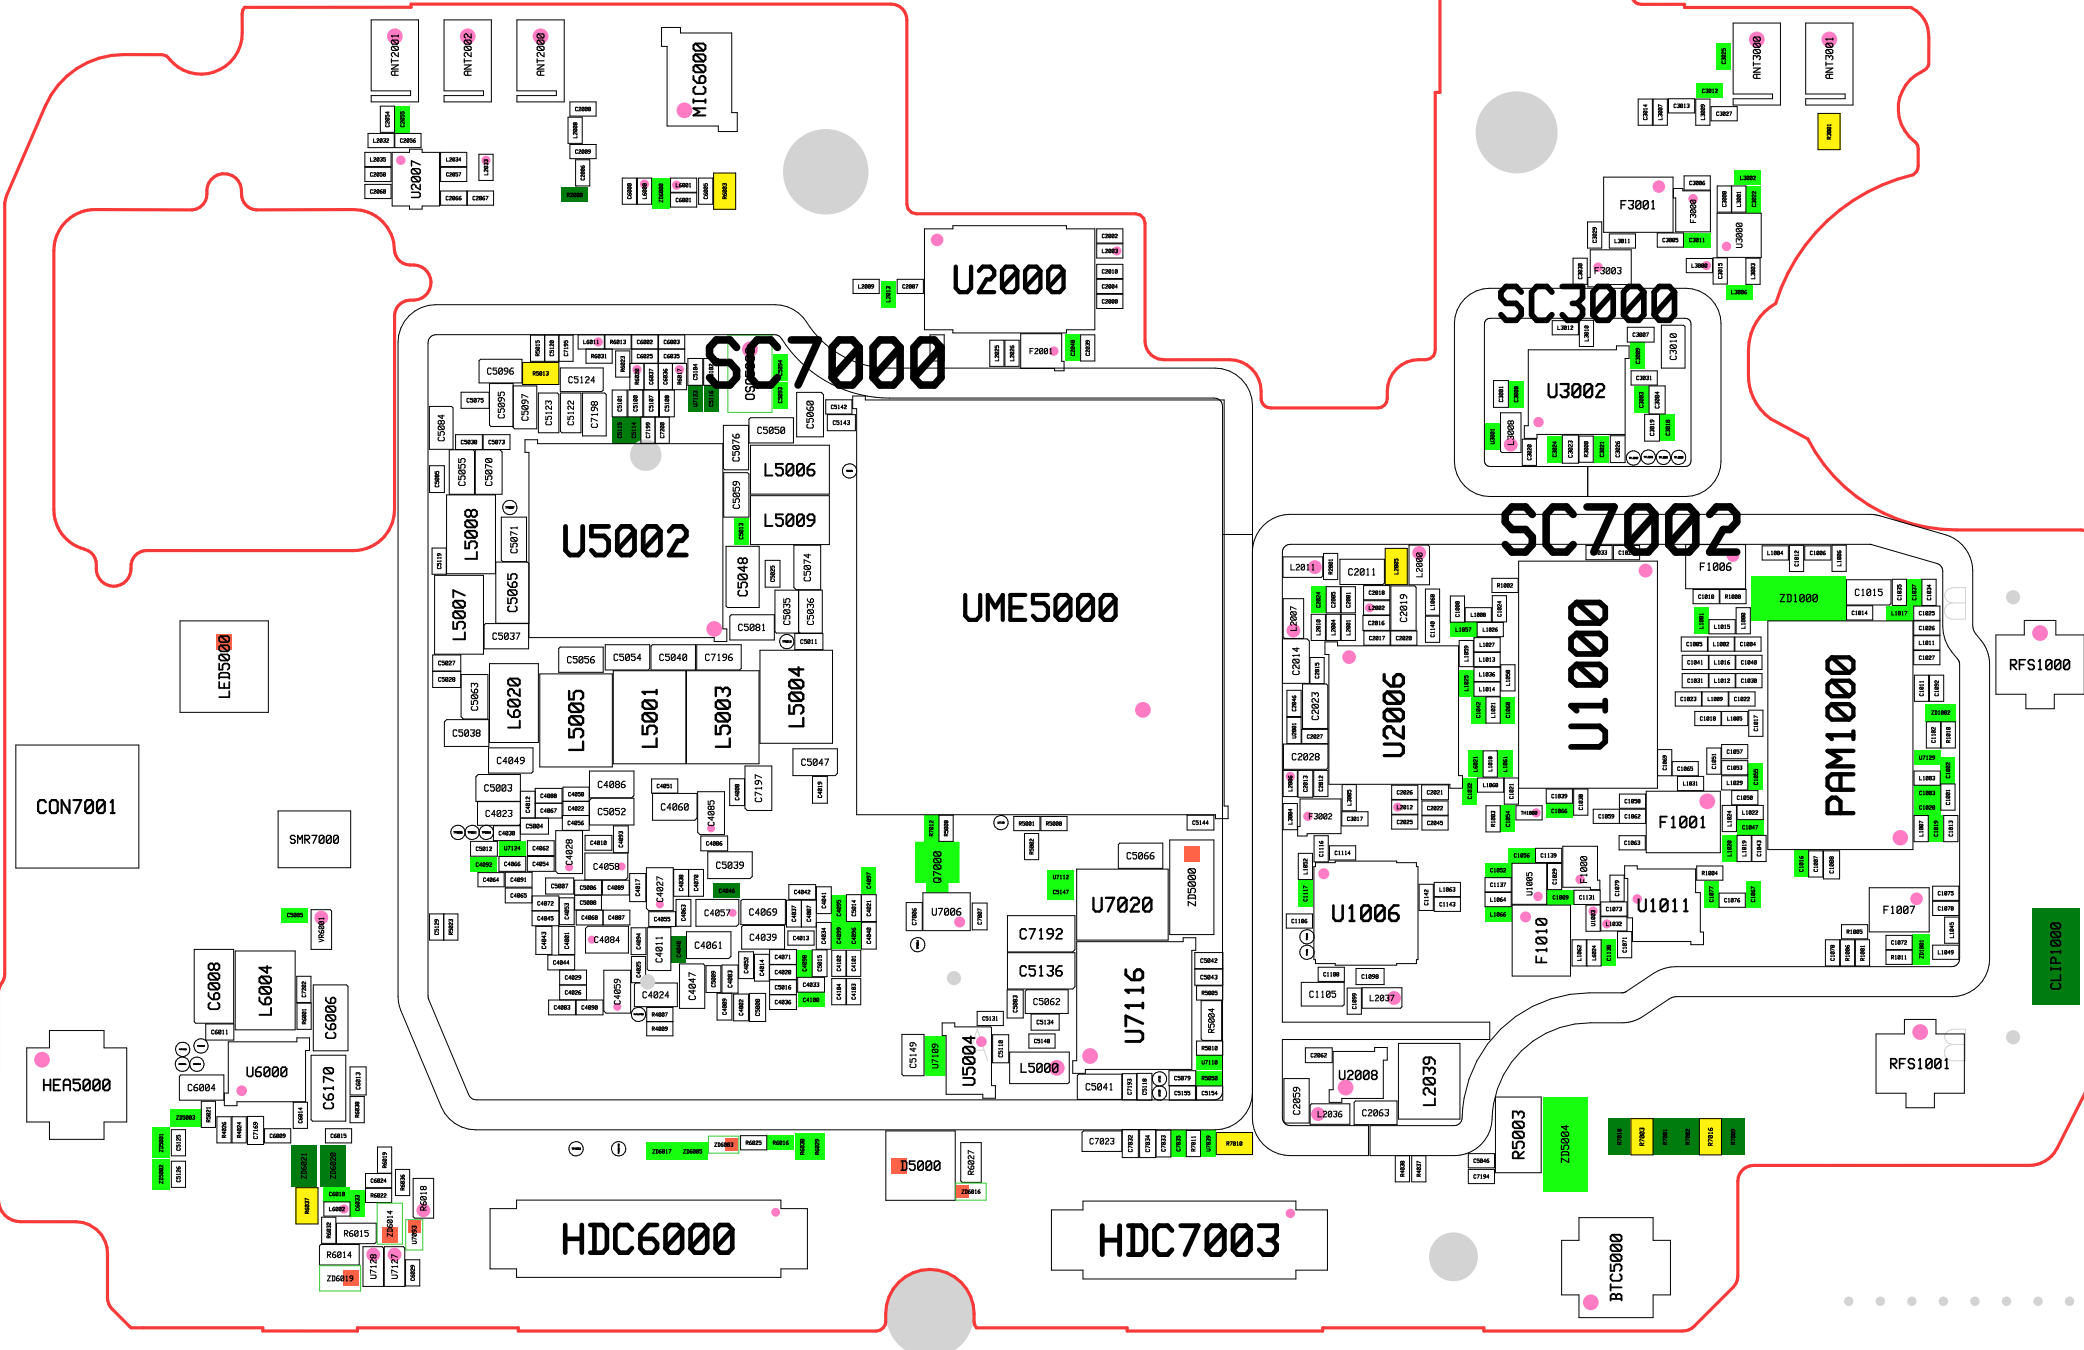

L7004

CON7000

BH7001

BH7004

JTAG7001

8. Level 3 Repair

8-3. Flow chart of Troubleshooting.

Oscilloscope