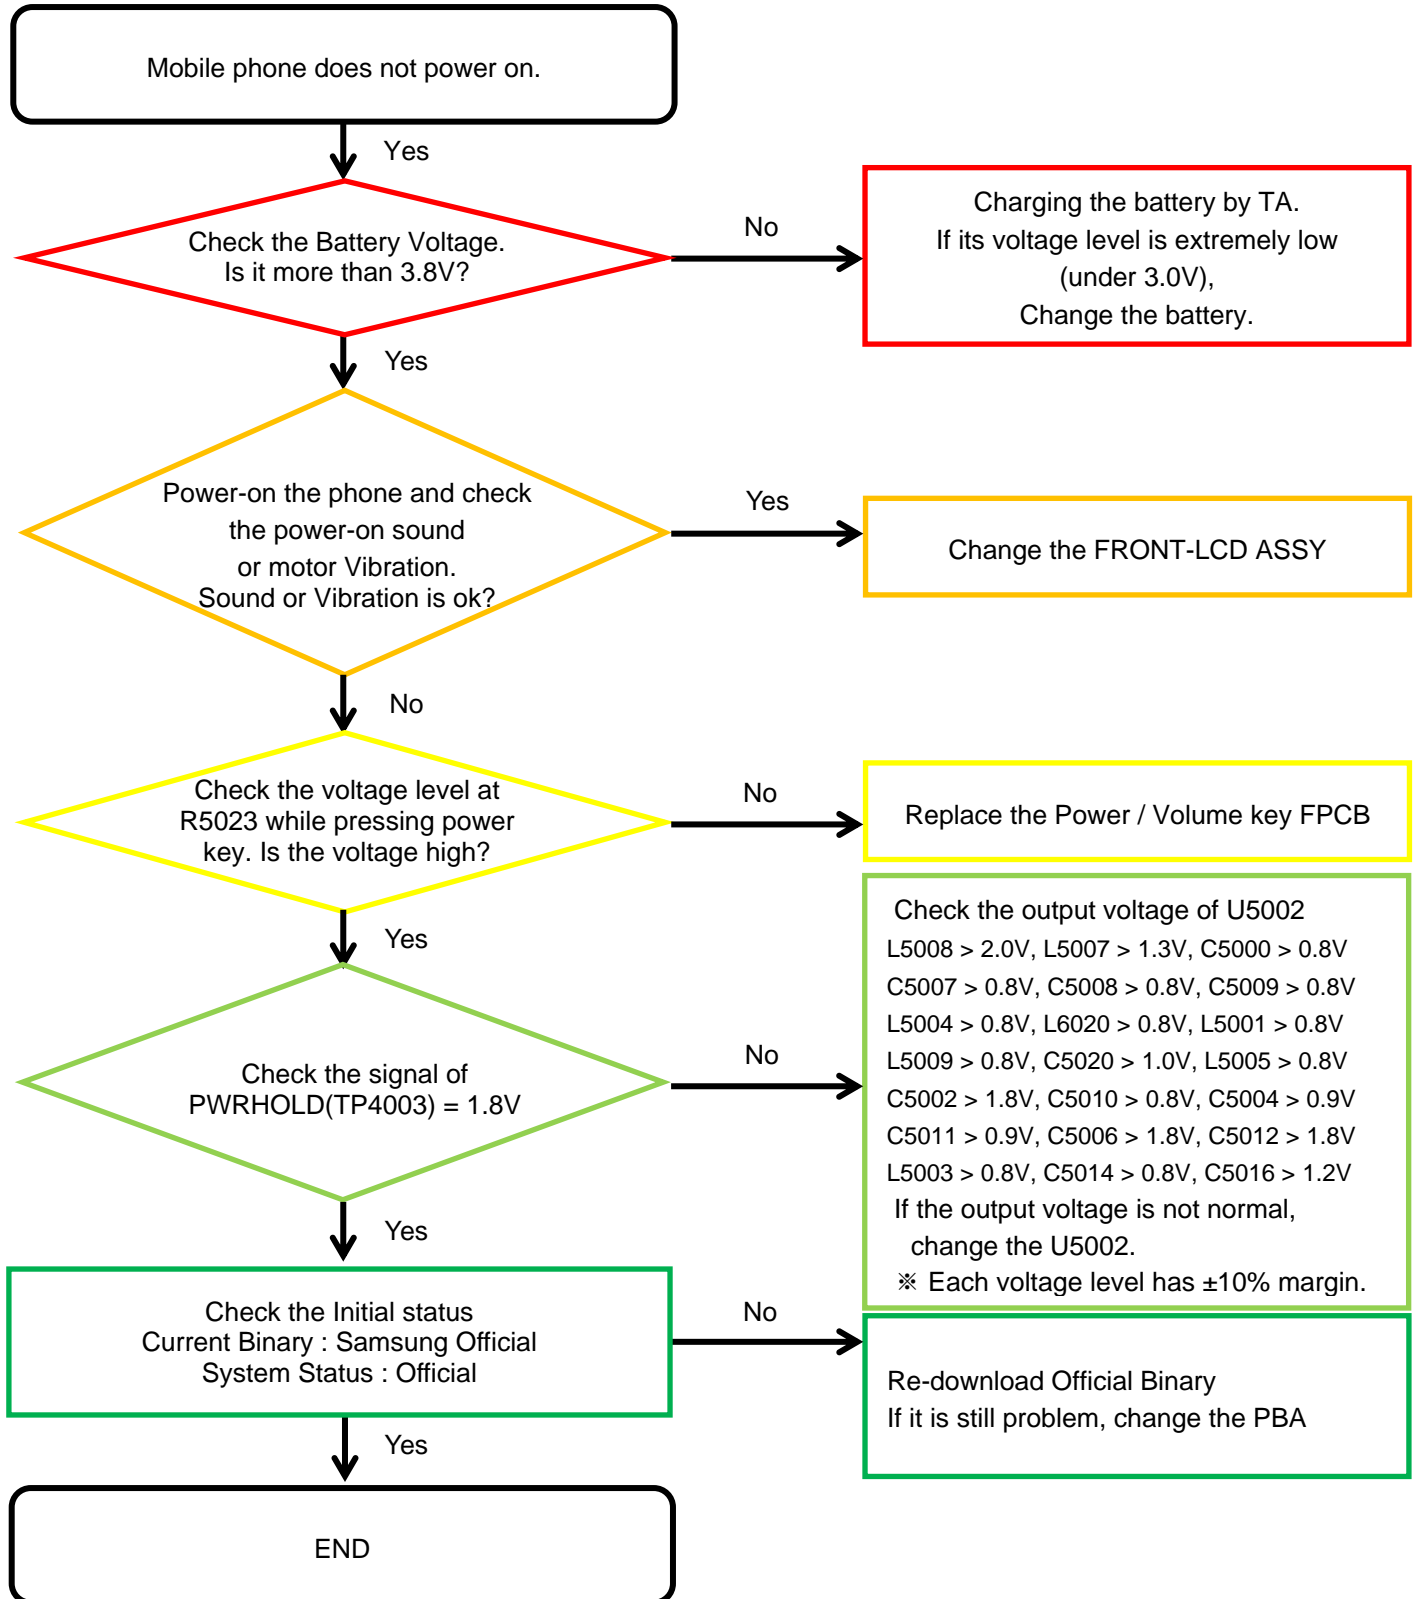

8. Level 3 Repair

8-4-1. Power On