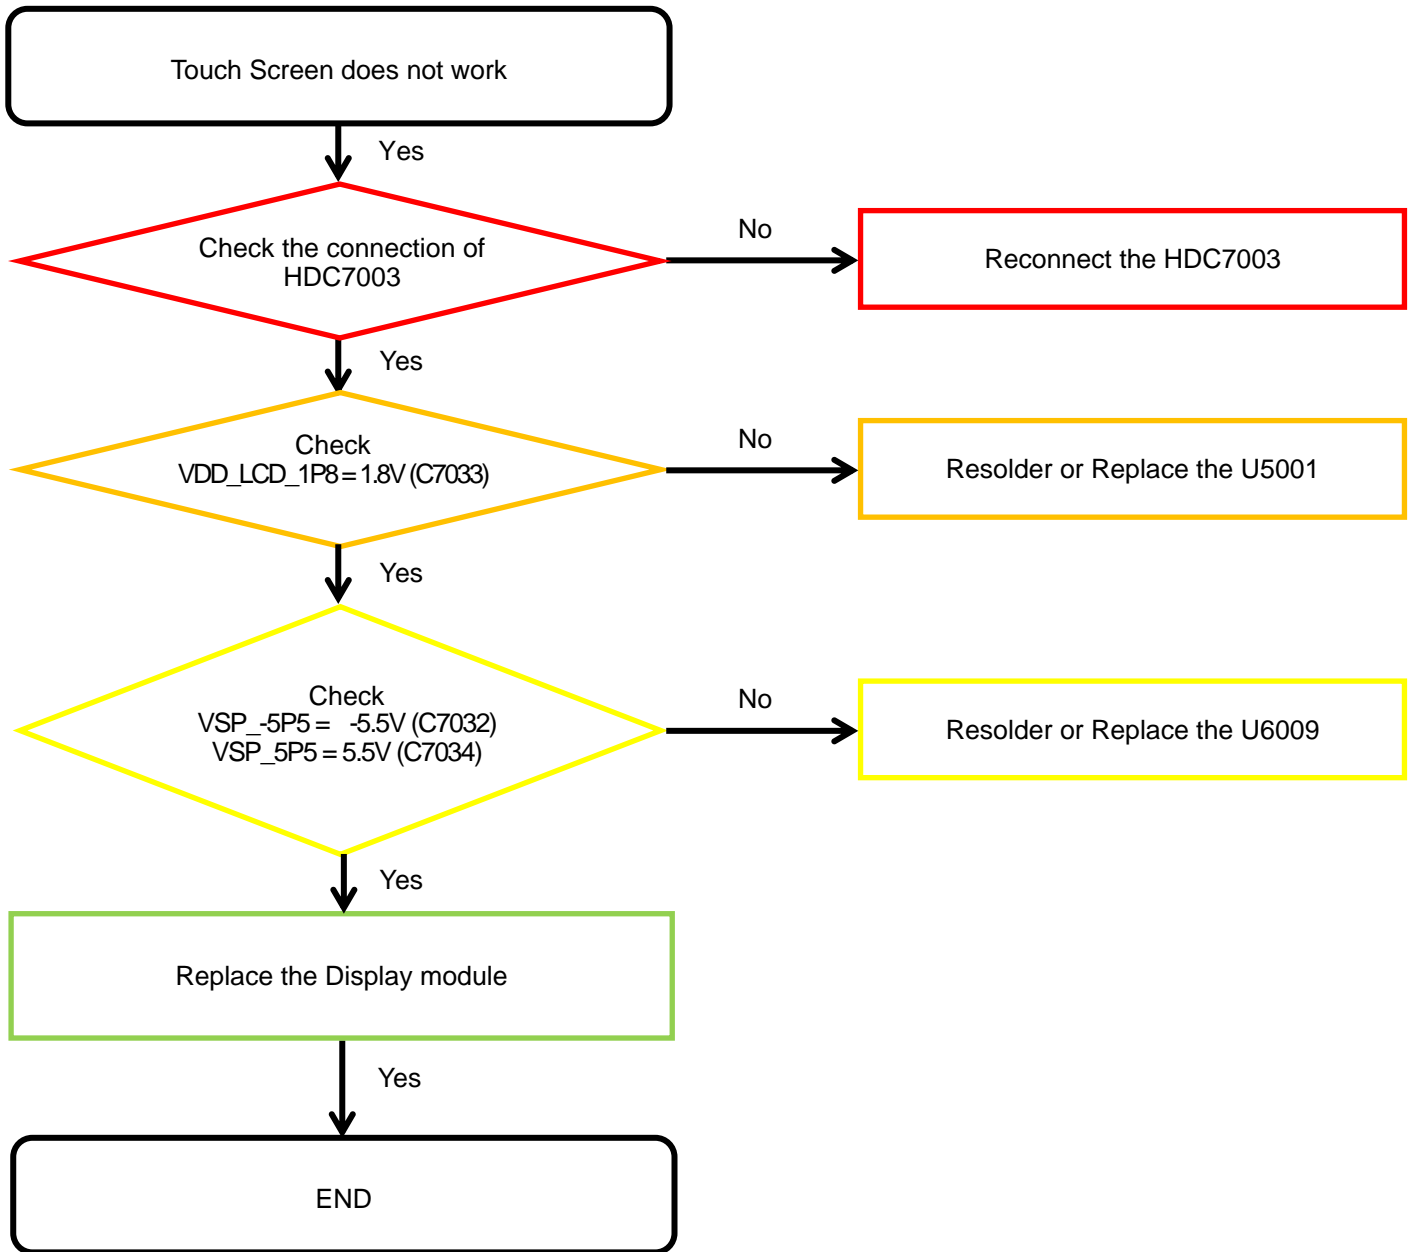

---

8. Level 3 Repair

8-4-14. TSP