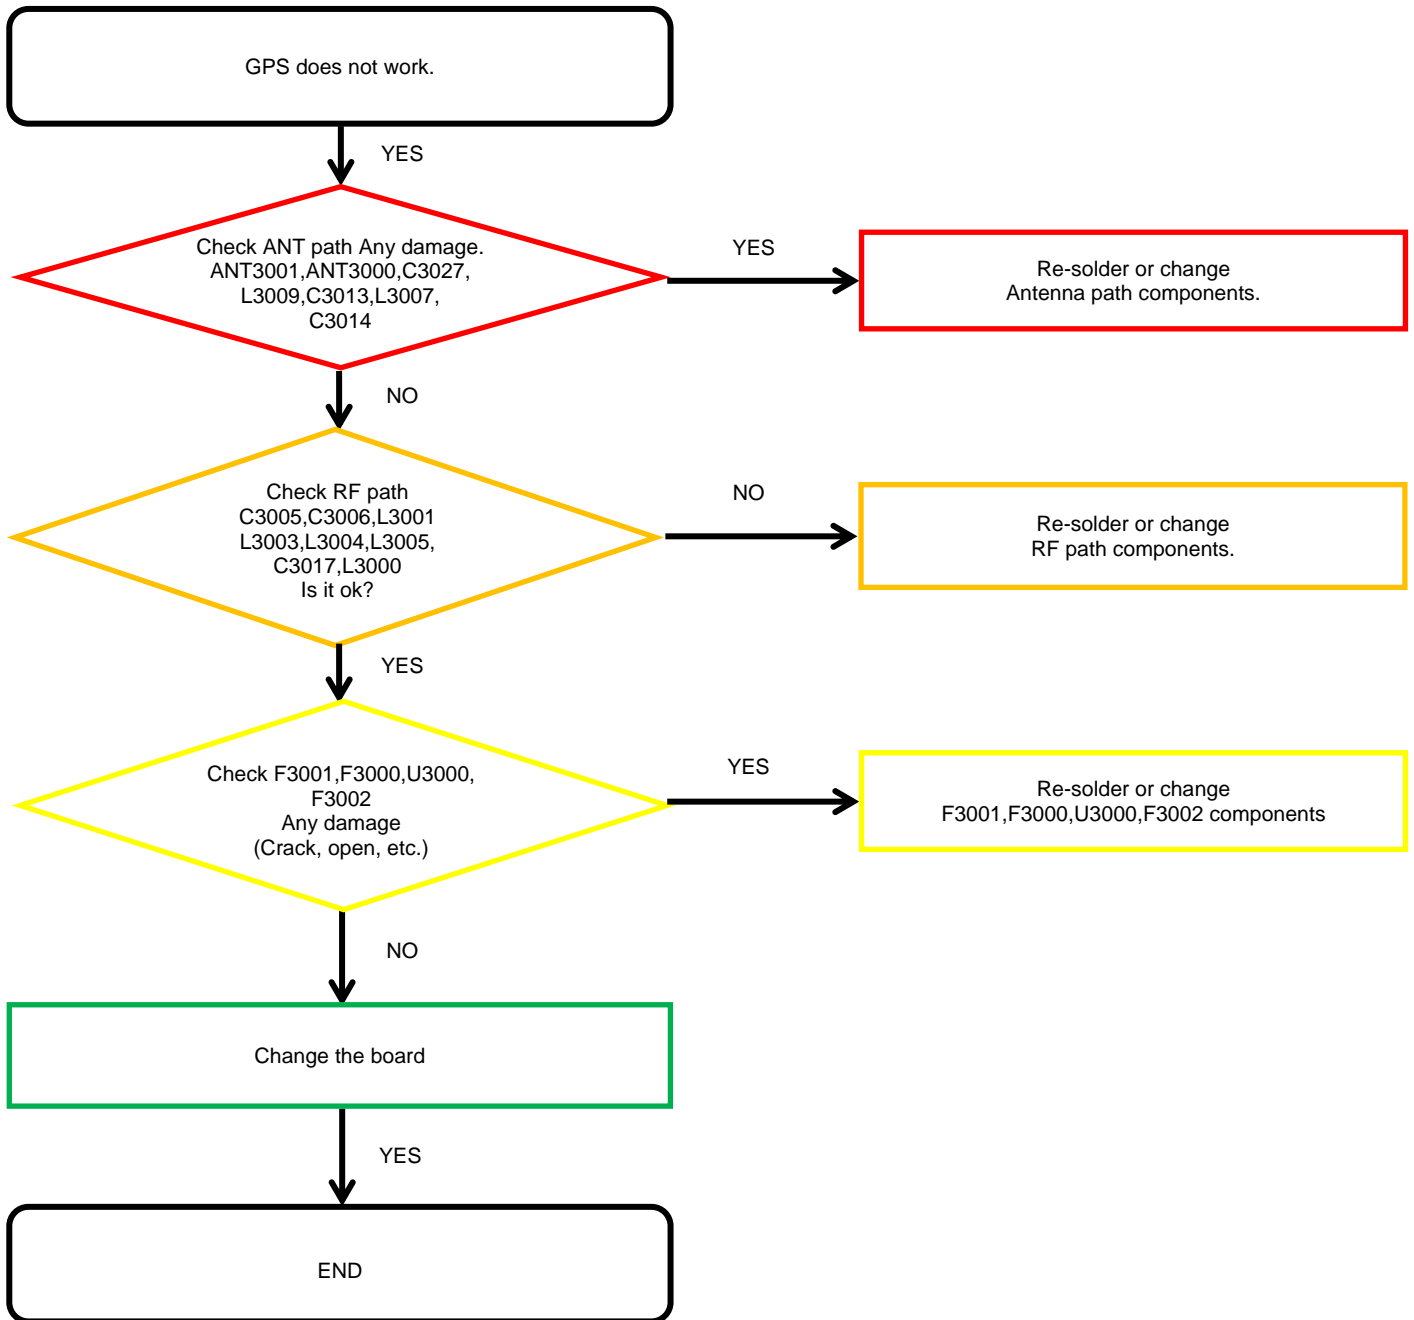

---

8. Level 3 Repair

8-4-48. GPS