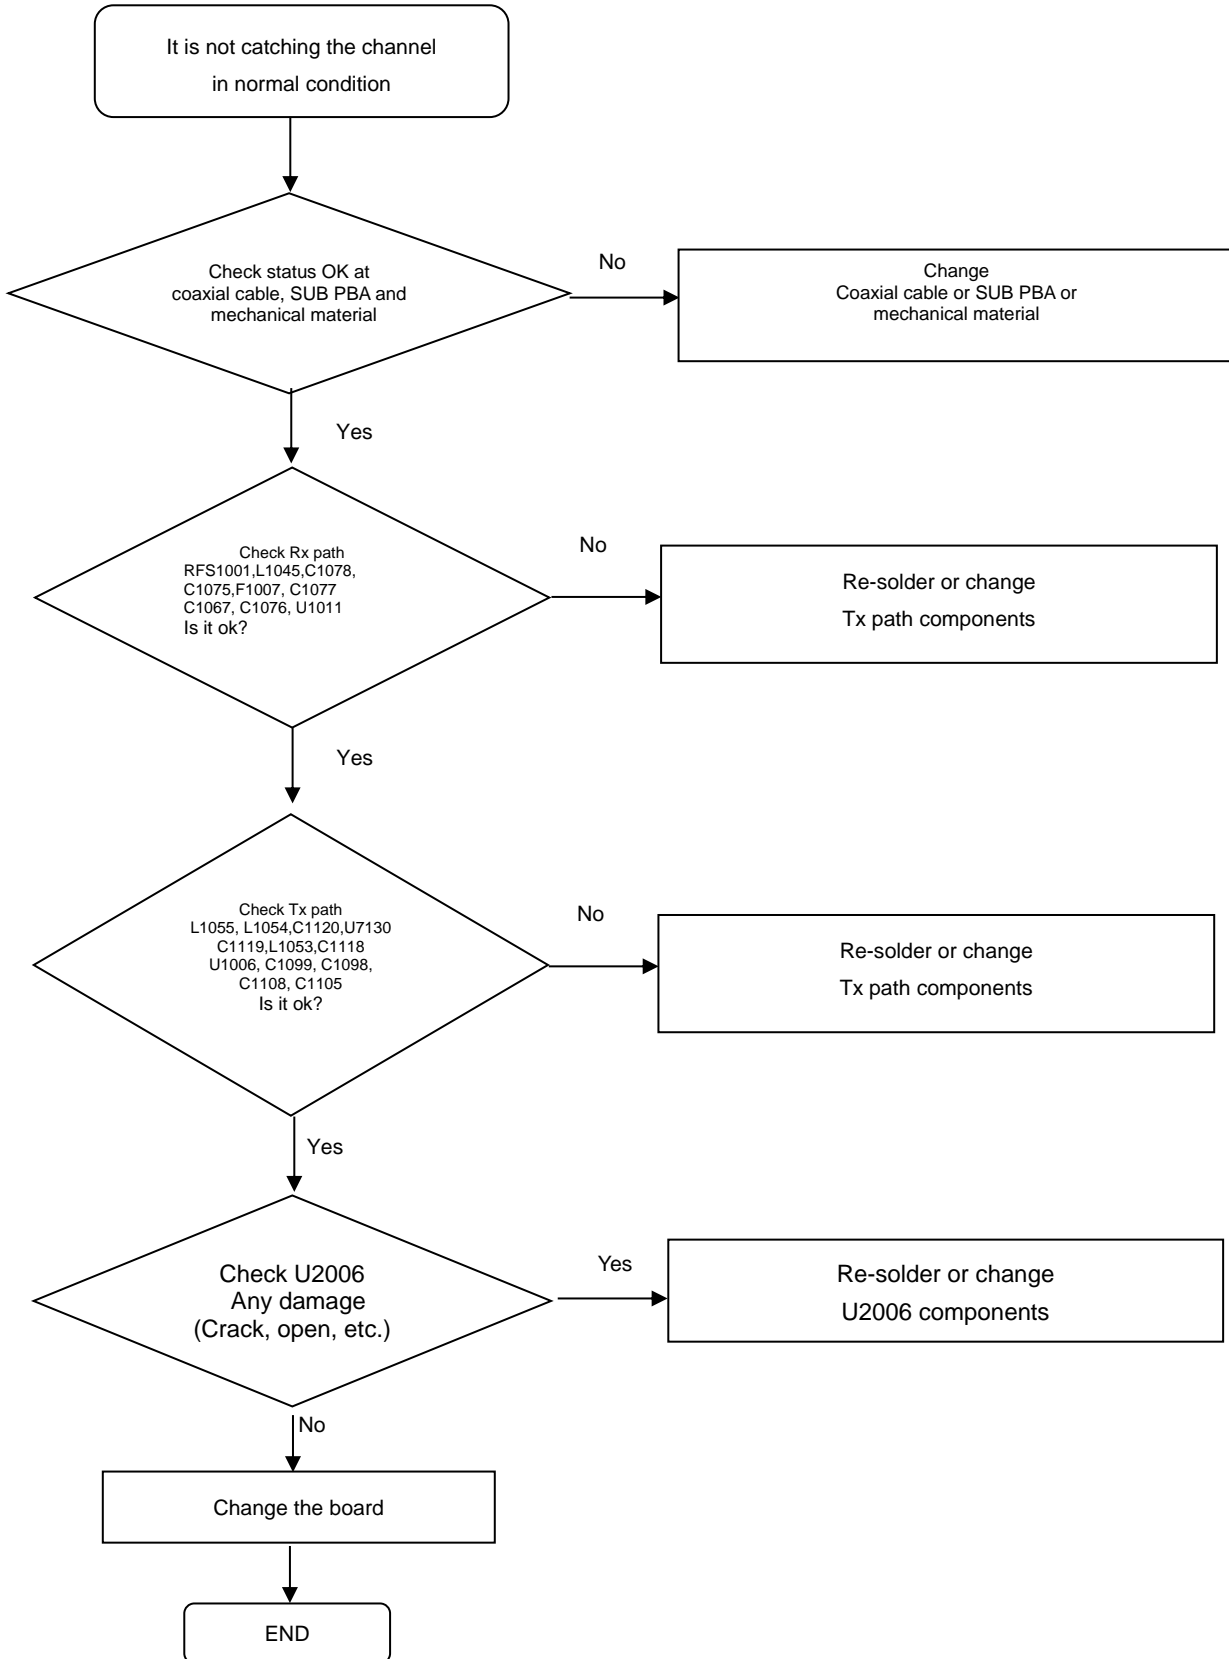

---

8. Level 3 Repair

8-4-45. LTE B38/B41 TX