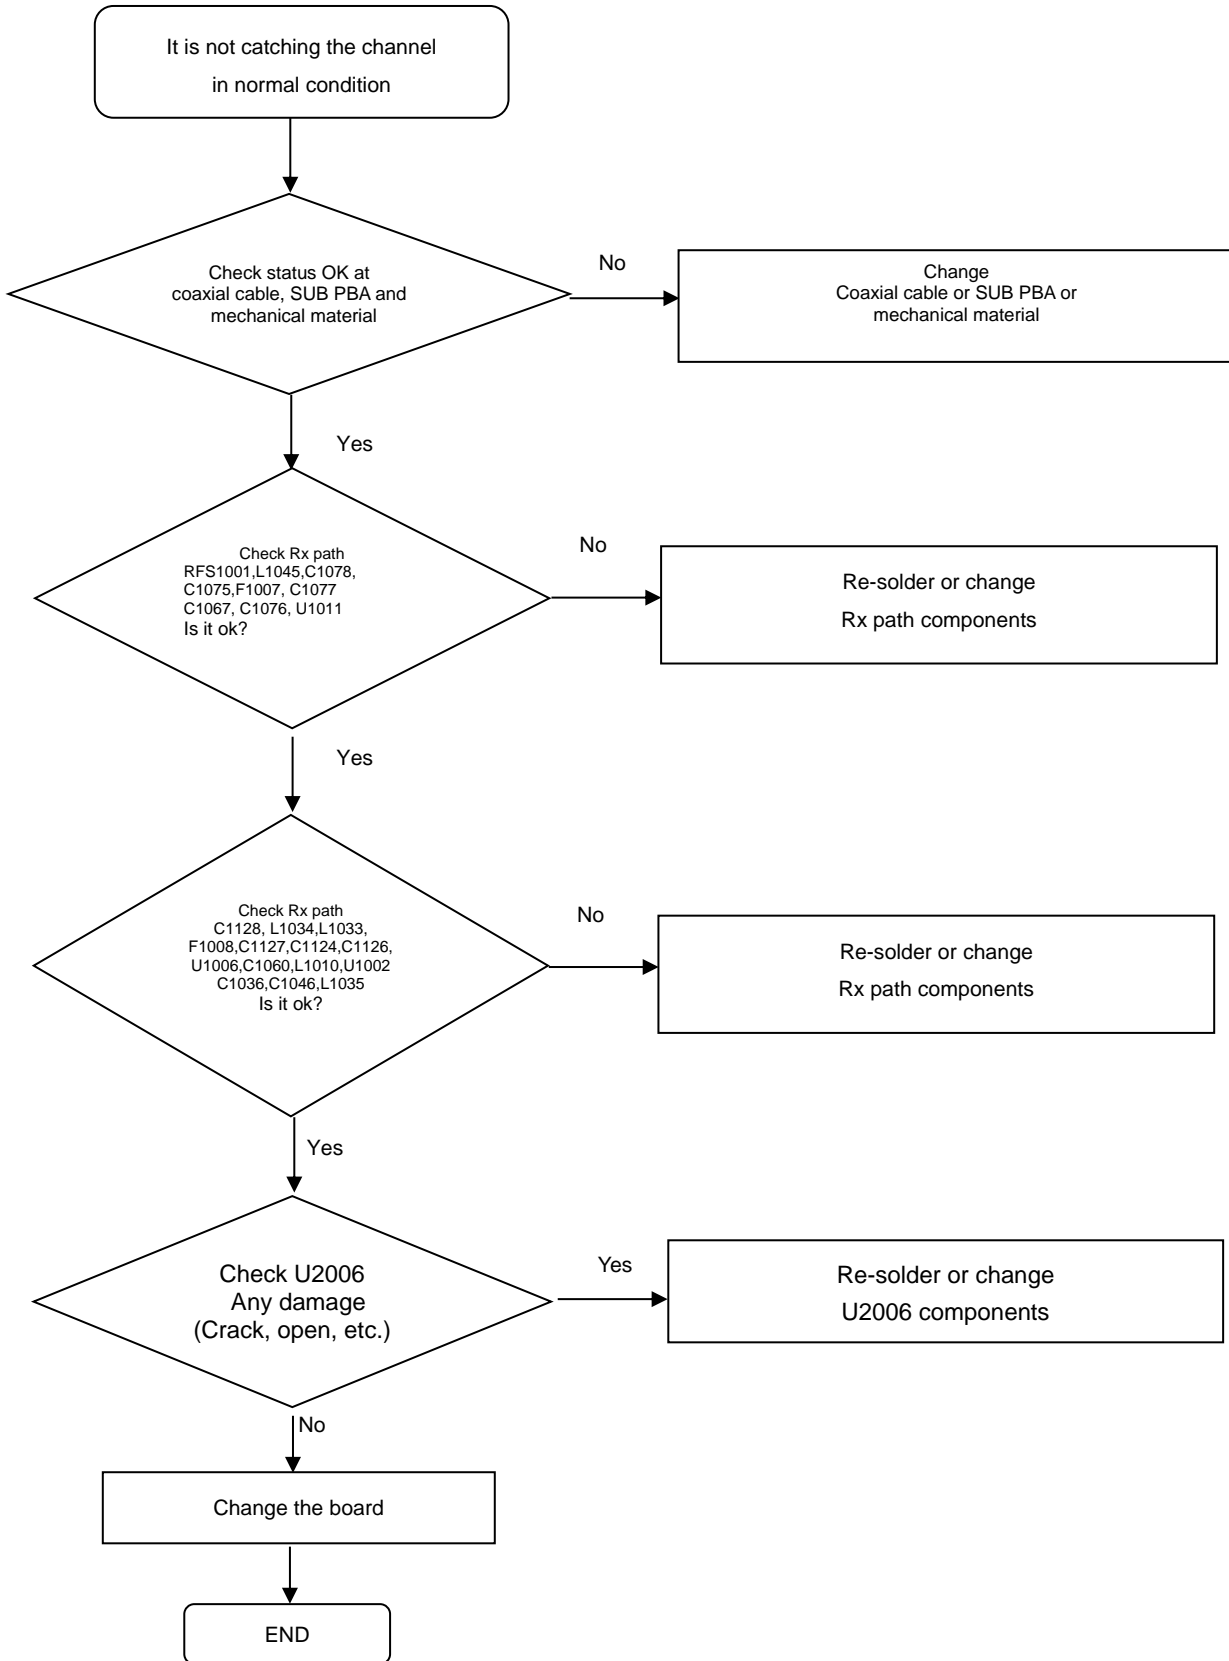

---

8. Level 3 Repair

8-4-31. LTE B40 RX