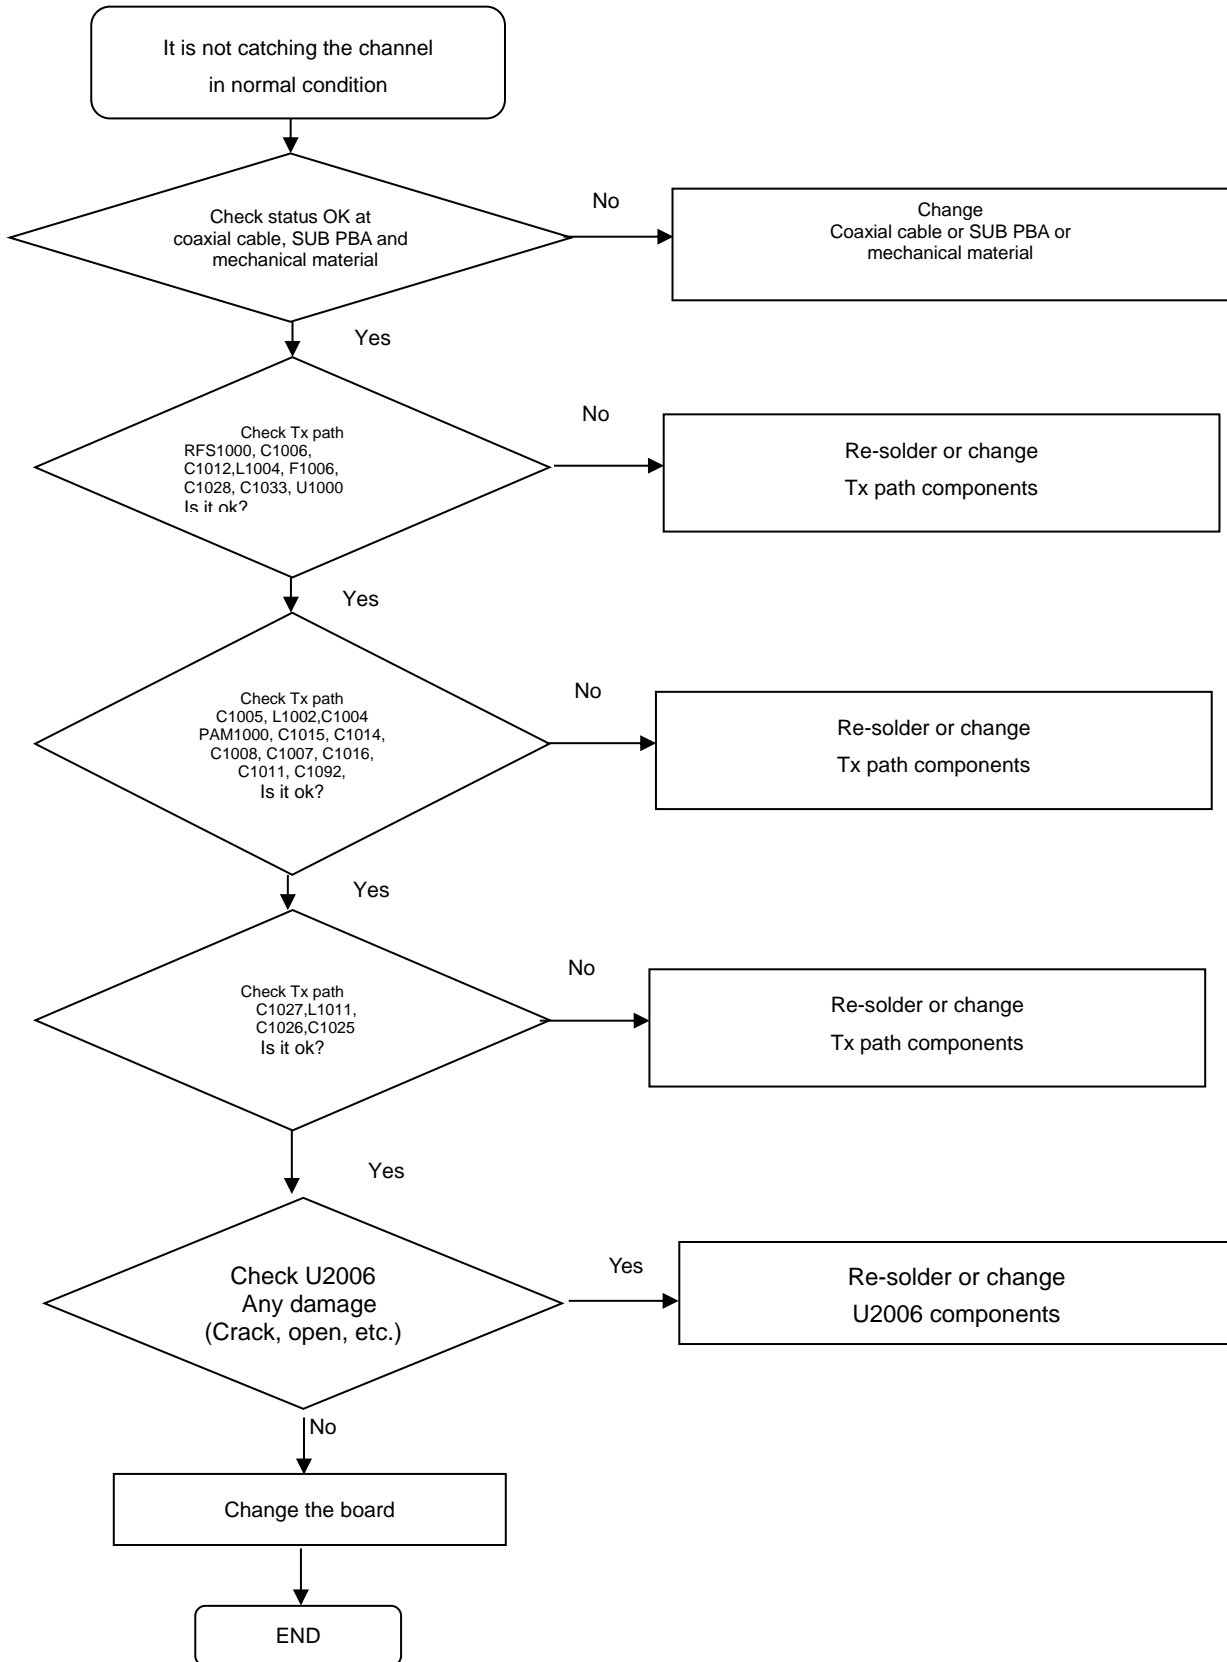

8-4-30. LTE B38, B41 RX

8. Level 3 Repair

8-4-31. LTE B40 RX

8. Level 3 Repair

8-4-32. GSM1800, GSM1900 TX

8. Level 3 Repair

8-4-33. GSM850, GSM900 TX

8. Level 3 Repair