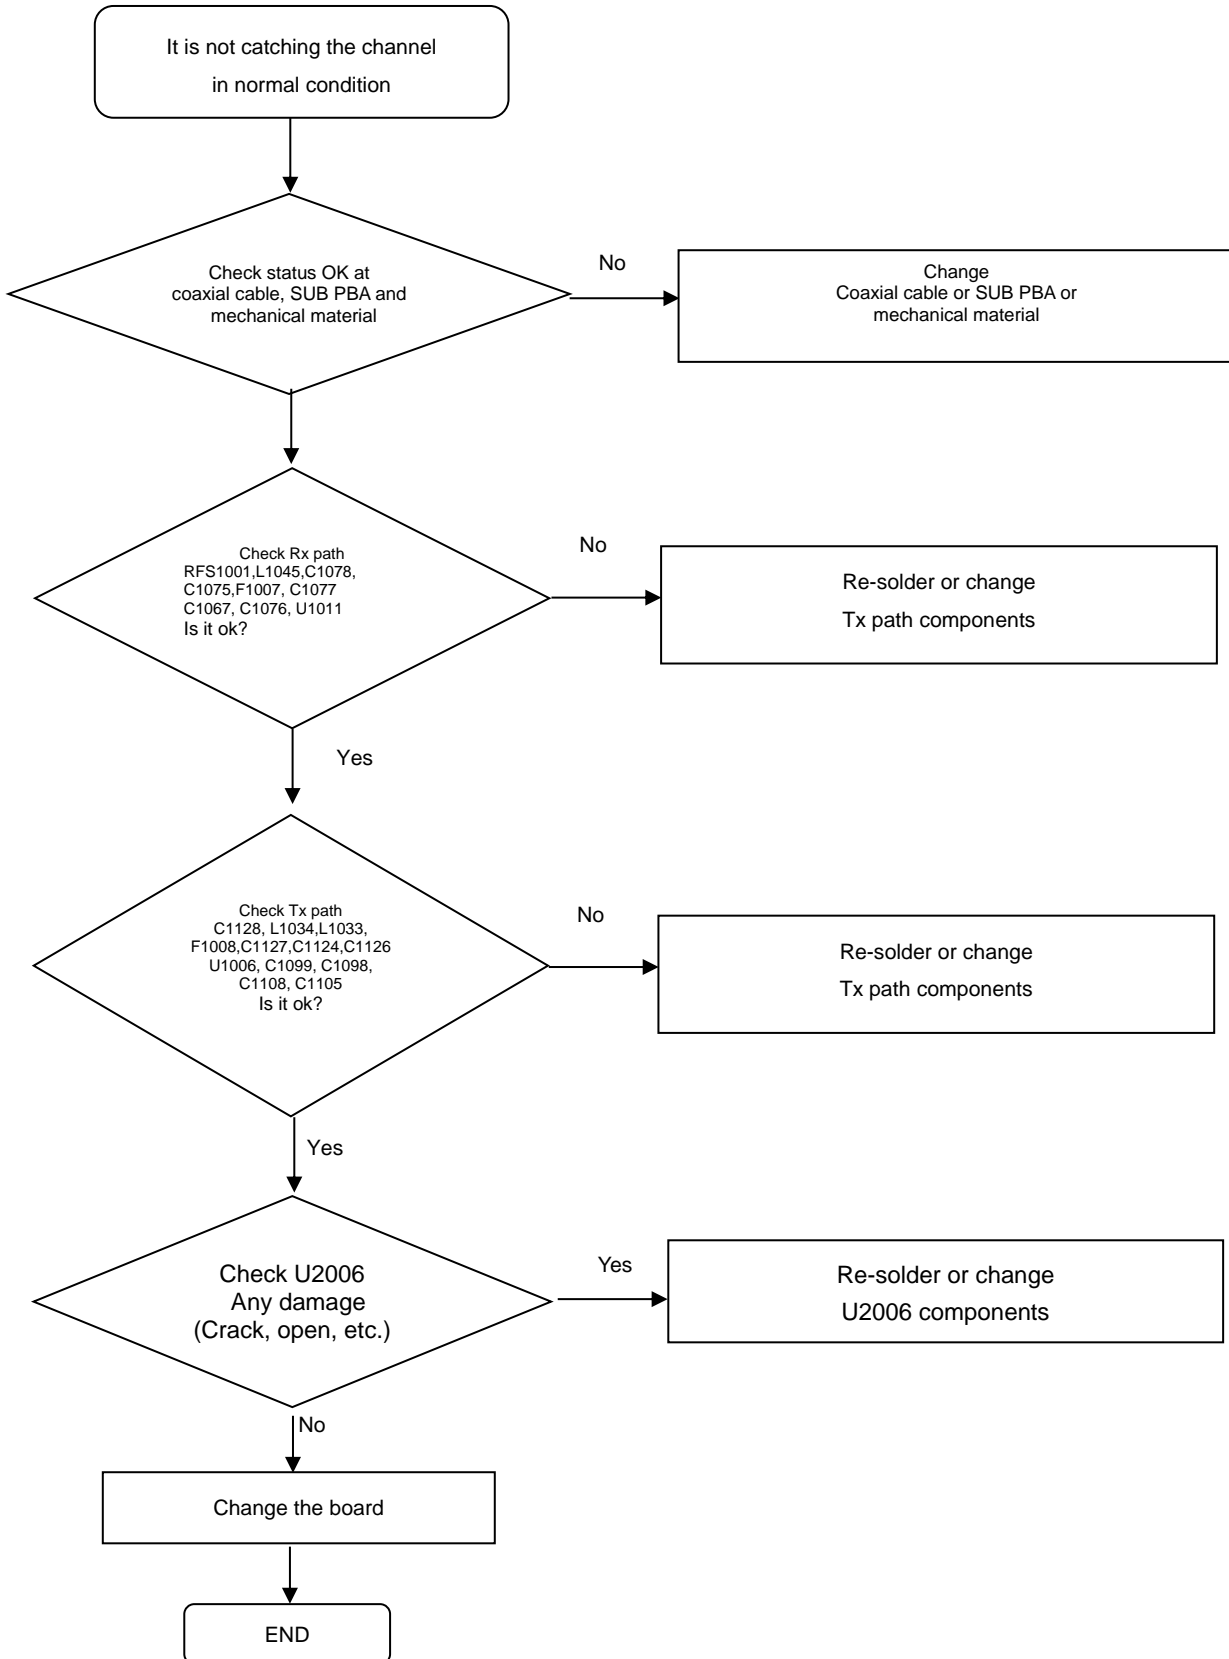

8-4-44. LTE B20 TX

8. Level 3 Repair

8-4-45. LTE B38/B41 TX

8. Level 3 Repair

8-4-46. LTE B40 TX

8. Level 3 Repair

8-4-47. BT/WLAN

8. Level 3 Repair