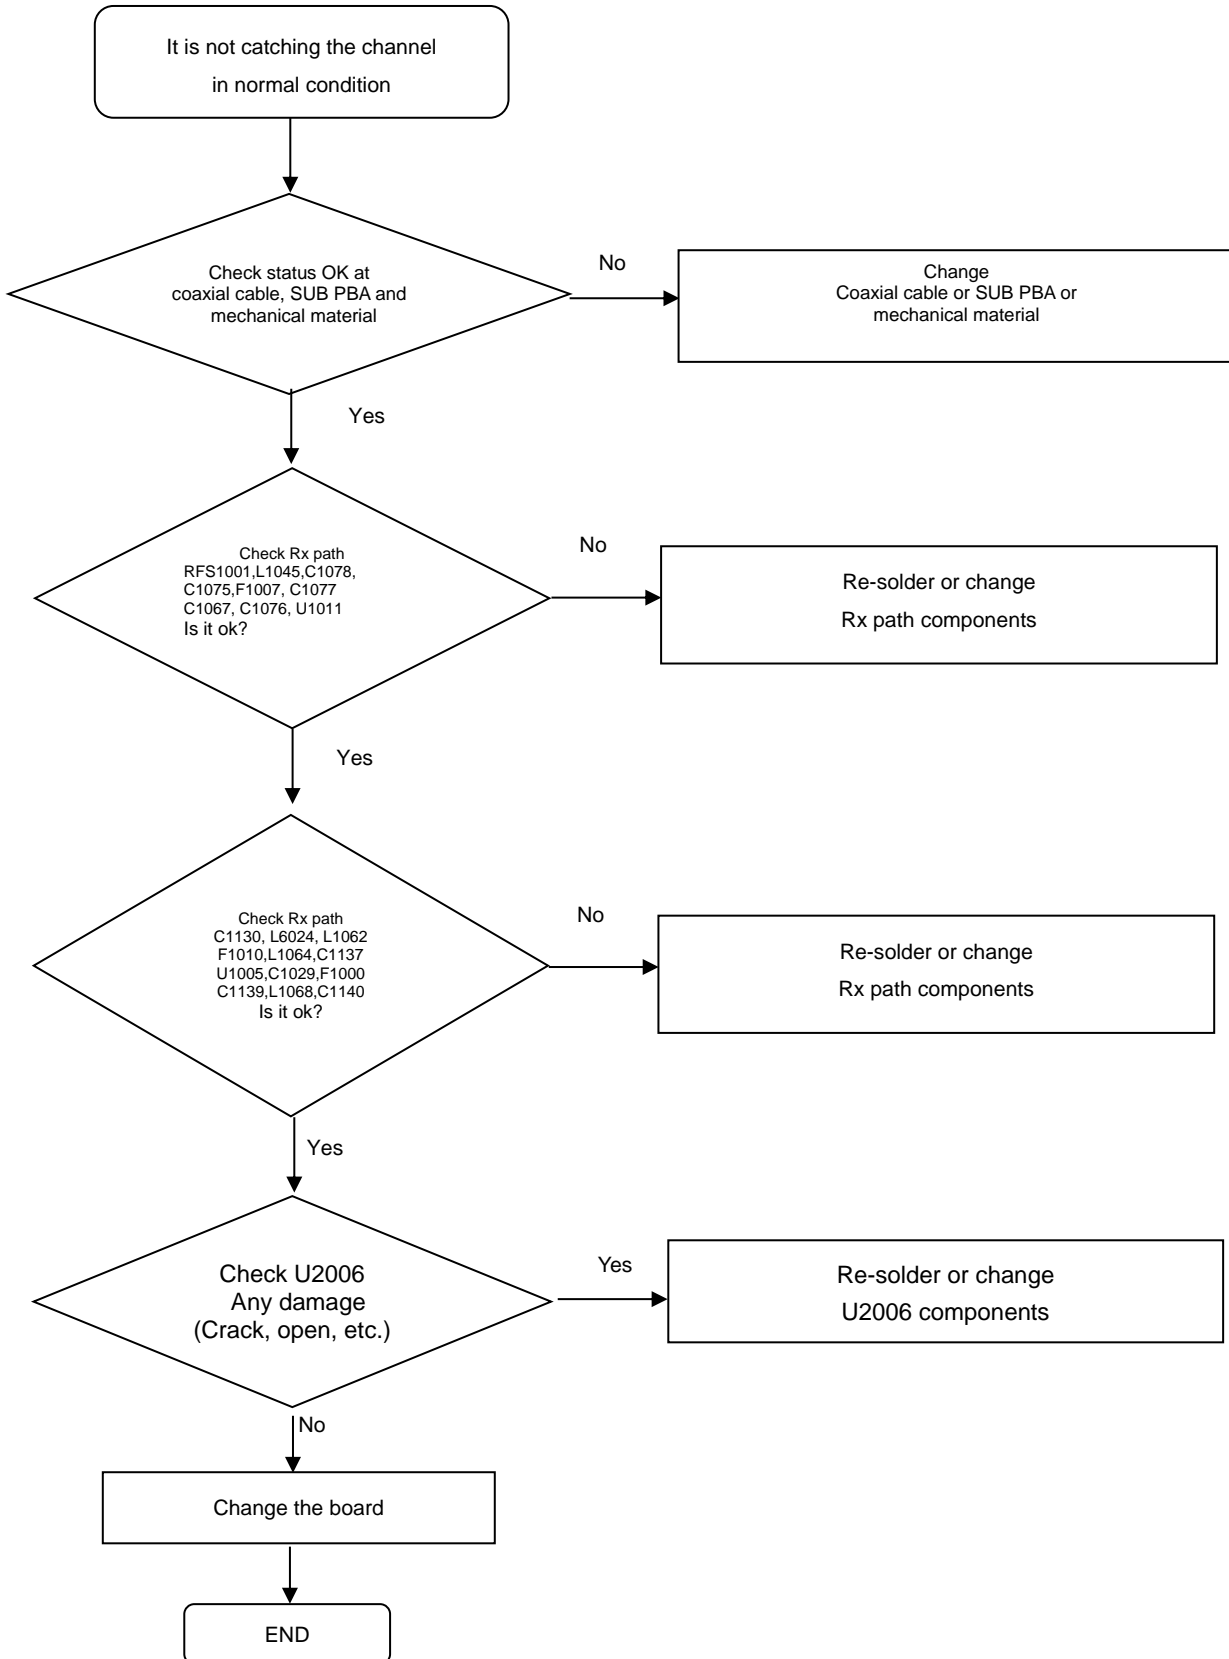

8-4-22. LTE B3, GSM 1800 RX

8. Level 3 Repair

8-4-23. LTE B4, WCDMA B4 RX

8. Level 3 Repair

8-4-24. LTE B5, WCDMA B5, GSM850 RX

8. Level 3 Repair

8-4-25. LTE B7 RX

8. Level 3 Repair