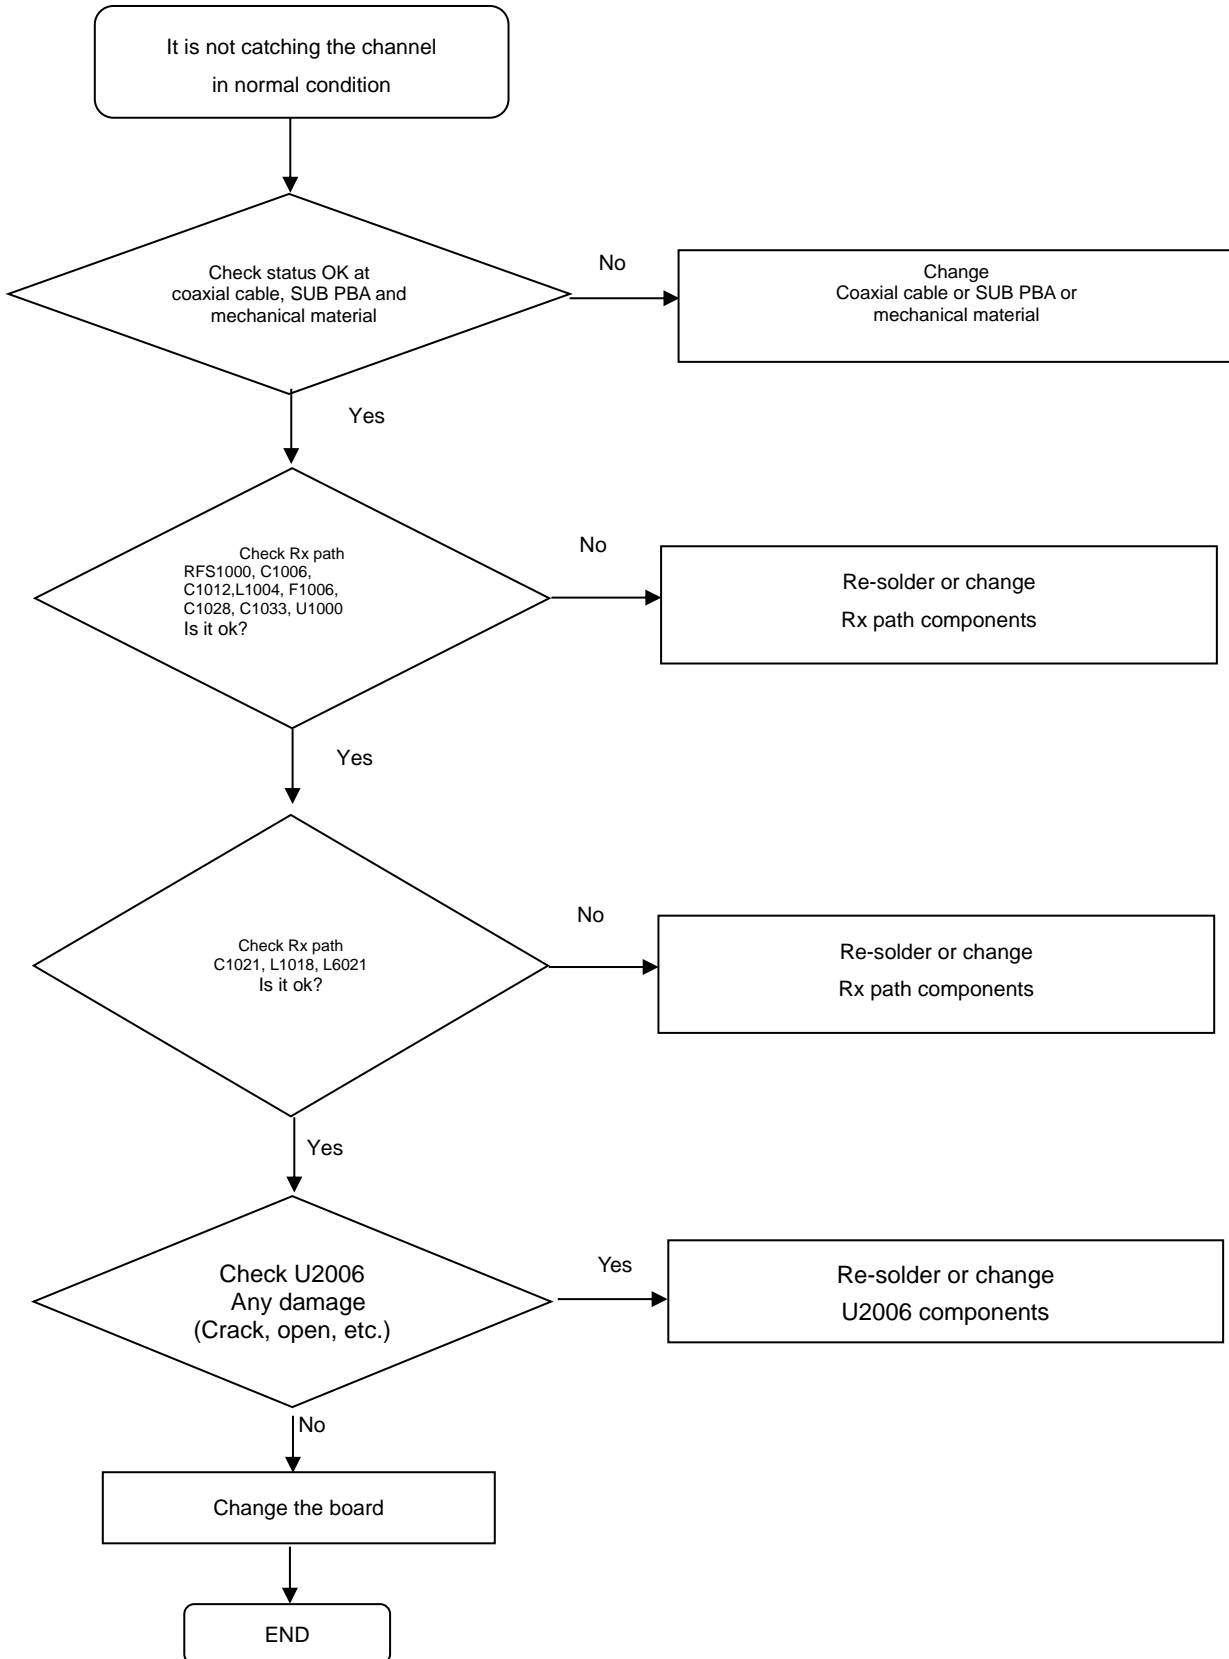

8-4-22. LTE B3, GSM 1800 RX

8. Level 3 Repair

8-4-23. LTE B4, WCDMA B4 RX

8. Level 3 Repair

8-4-24. LTE B5, WCDMA B5, GSM850 RX

8. Level 3 Repair

8-4-25. LTE B7 RX

8. Level 3 Repair