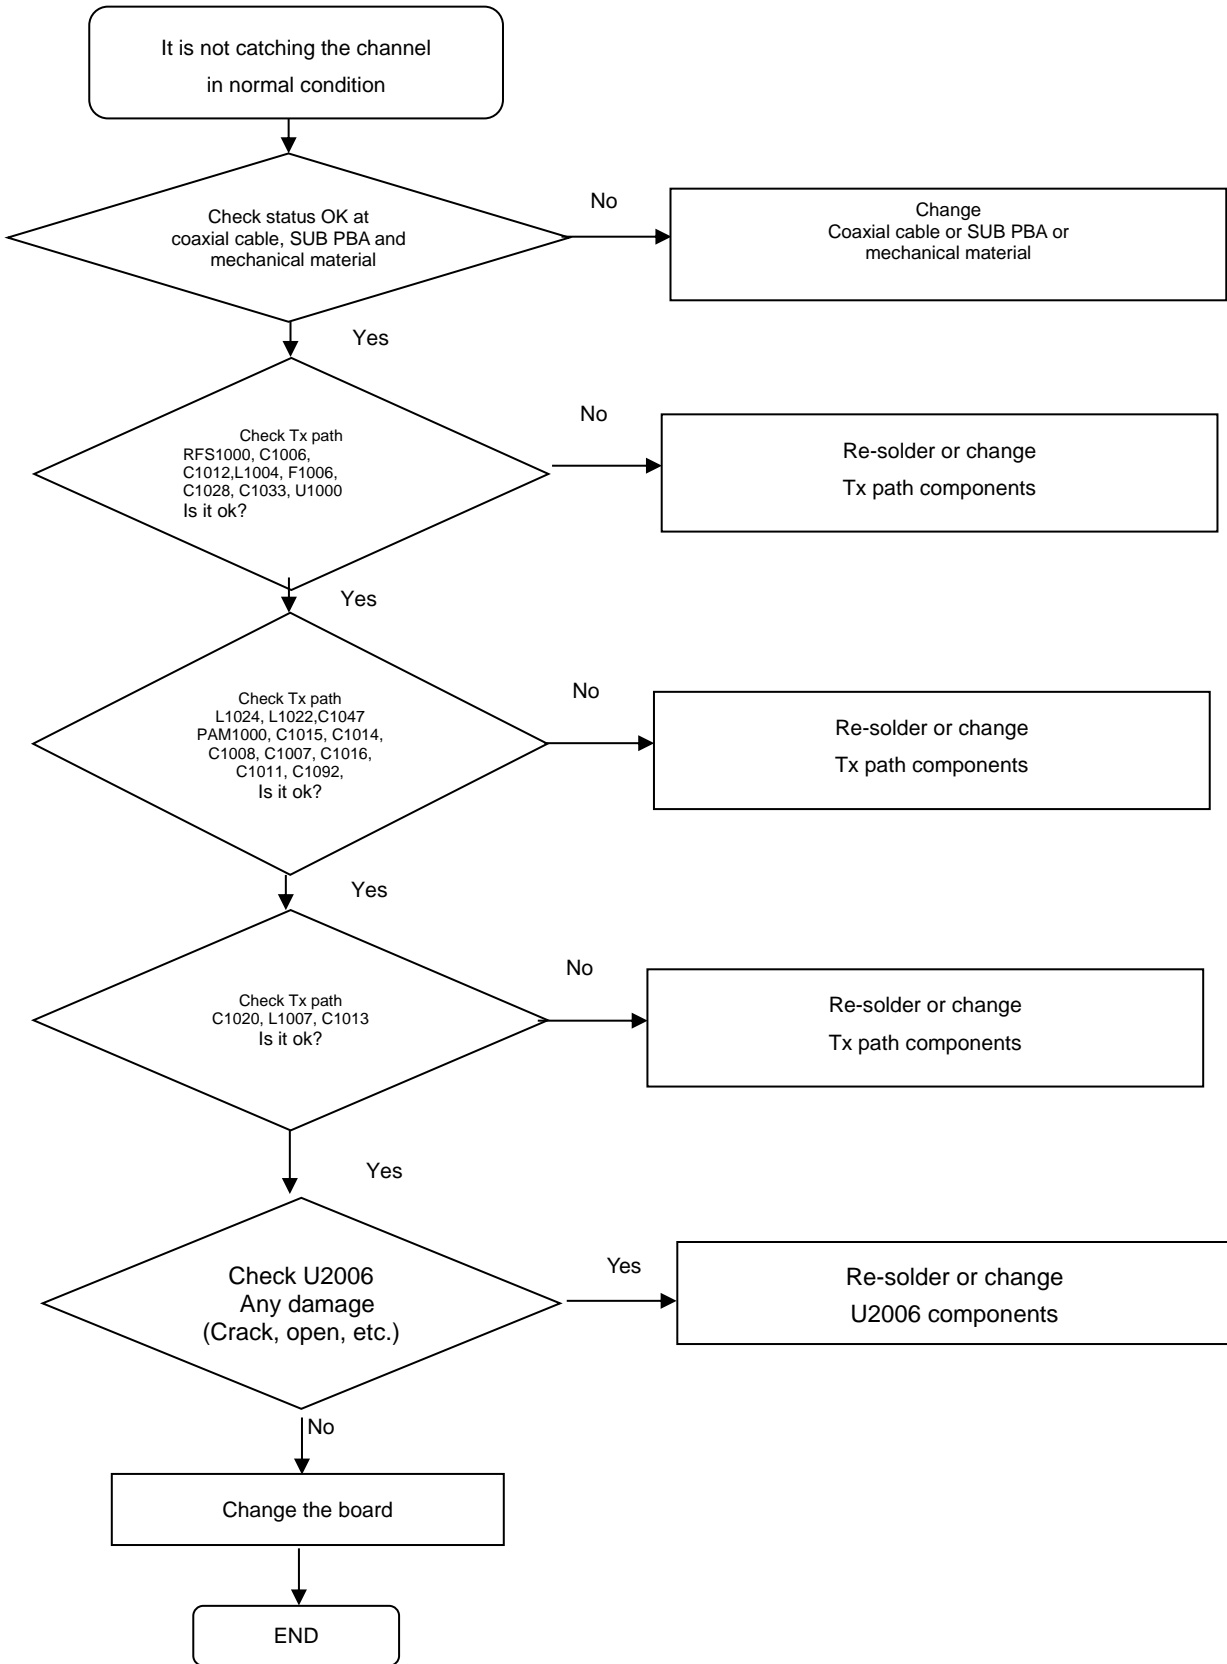

8. Level 3 Repair

8-4-38. LTE B5, WCDMA B5 TX