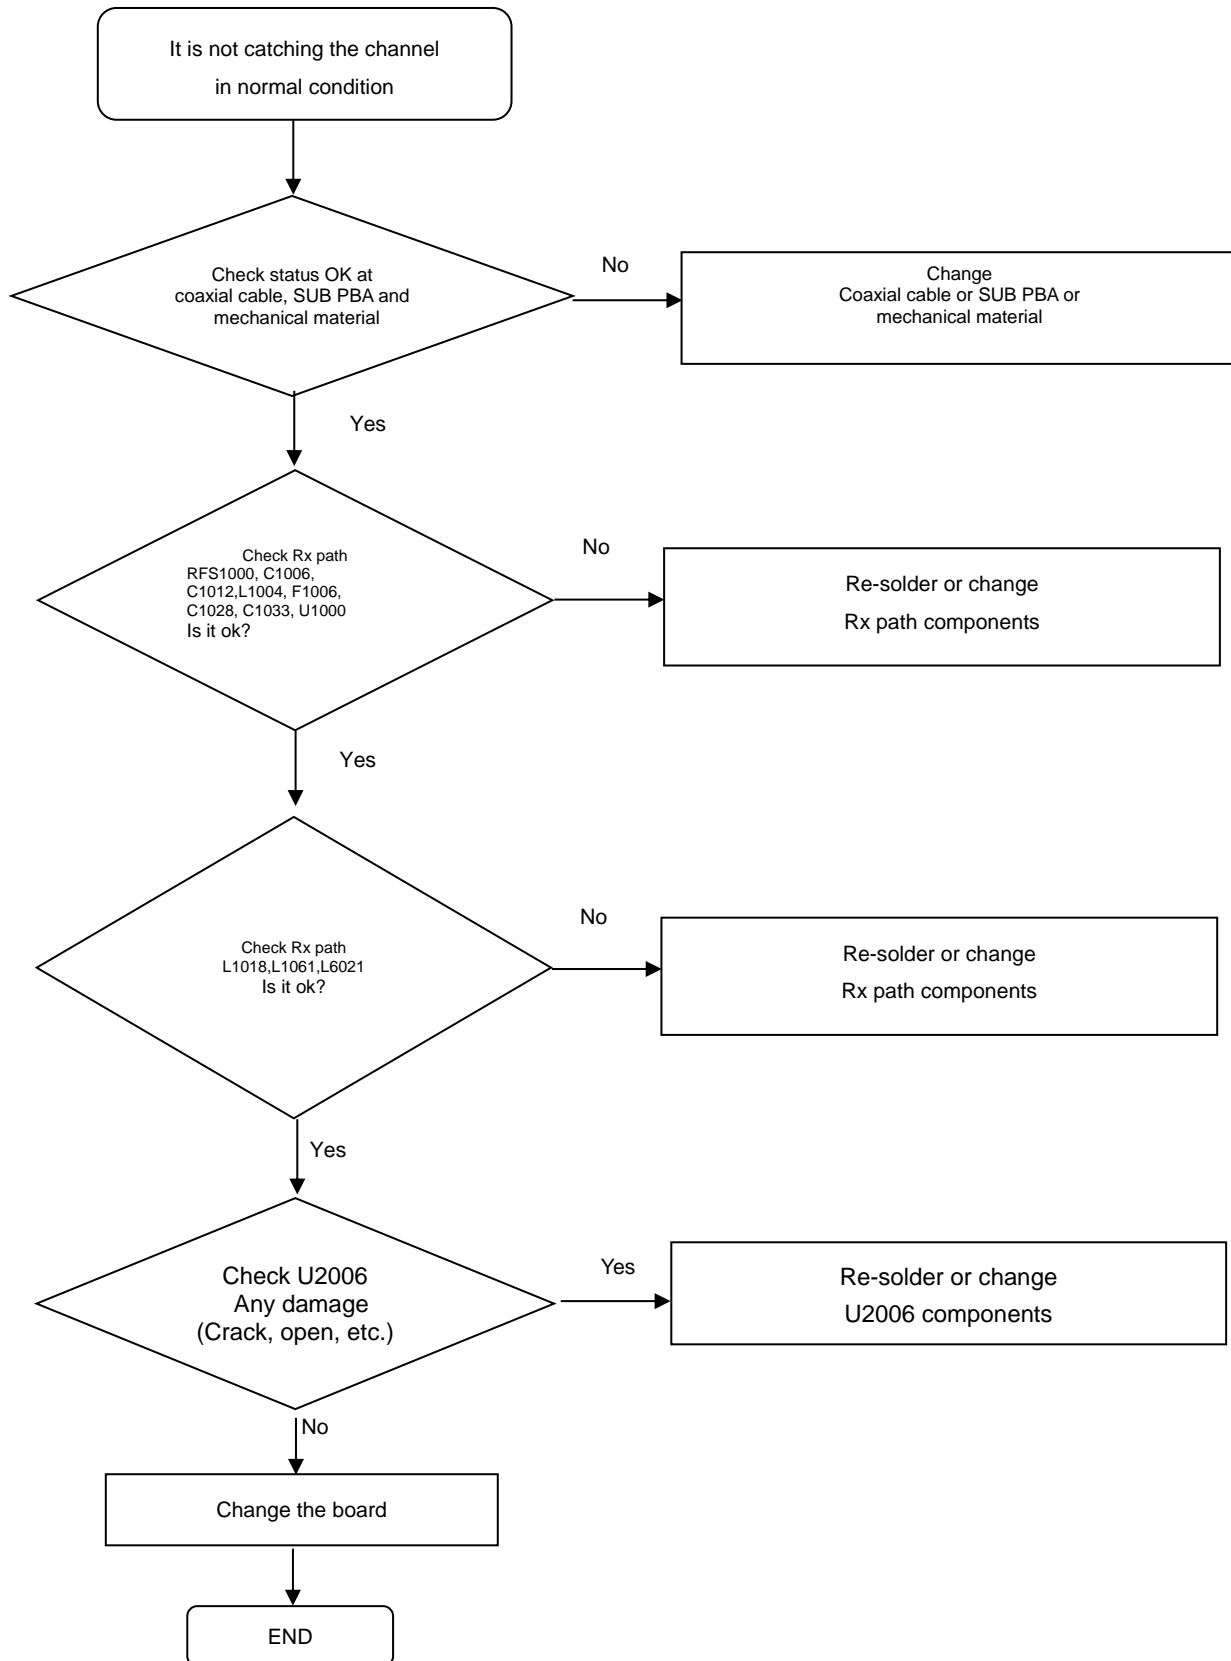

---

8. Level 3 Repair

8-4-26. LTE B8, WCDMA B8, GSM900 RX