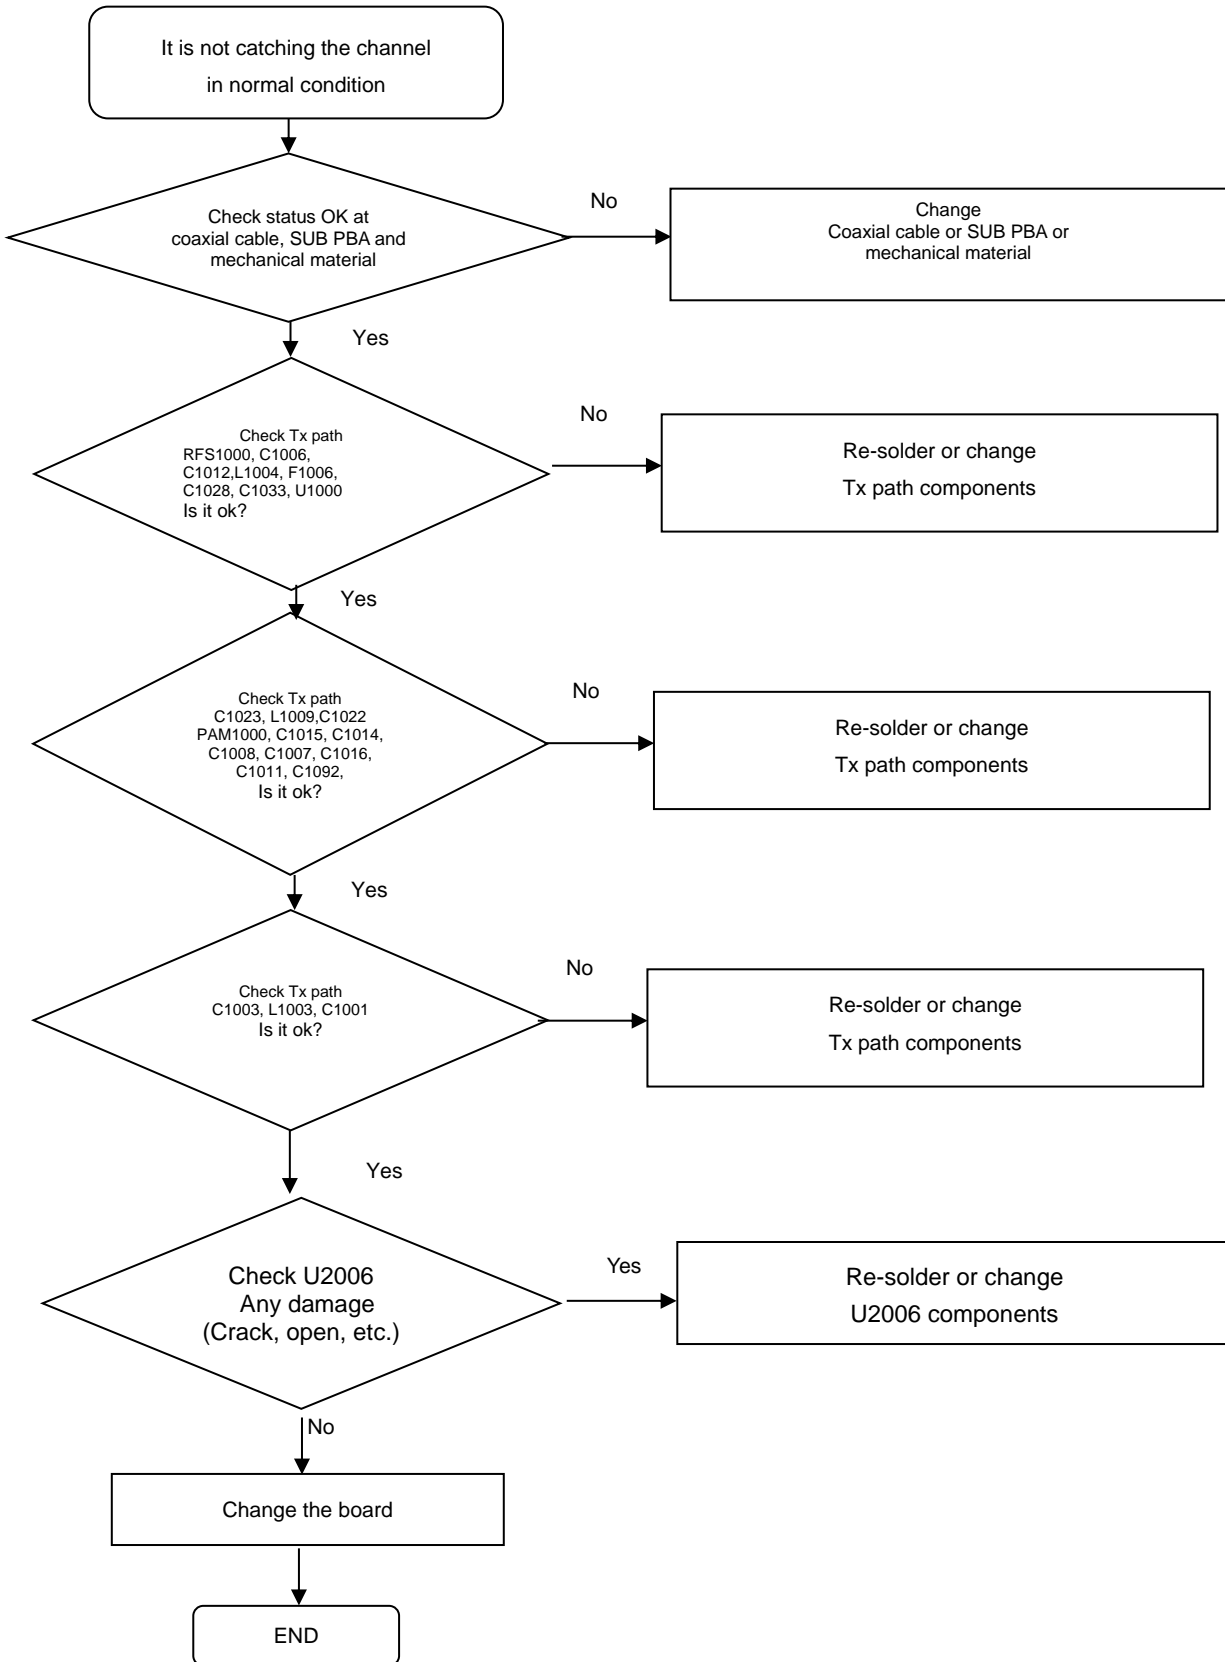

8-4-34. LTE B1, WCDMA B1 TX

8. Level 3 Repair

8-4-35. LTE B2, WCDMA B2 TX

8. Level 3 Repair

8-4-36. LTE B3 TX

8. Level 3 Repair

8-4-37. LTE B4, WCDMA B4 TX

8. Level 3 Repair