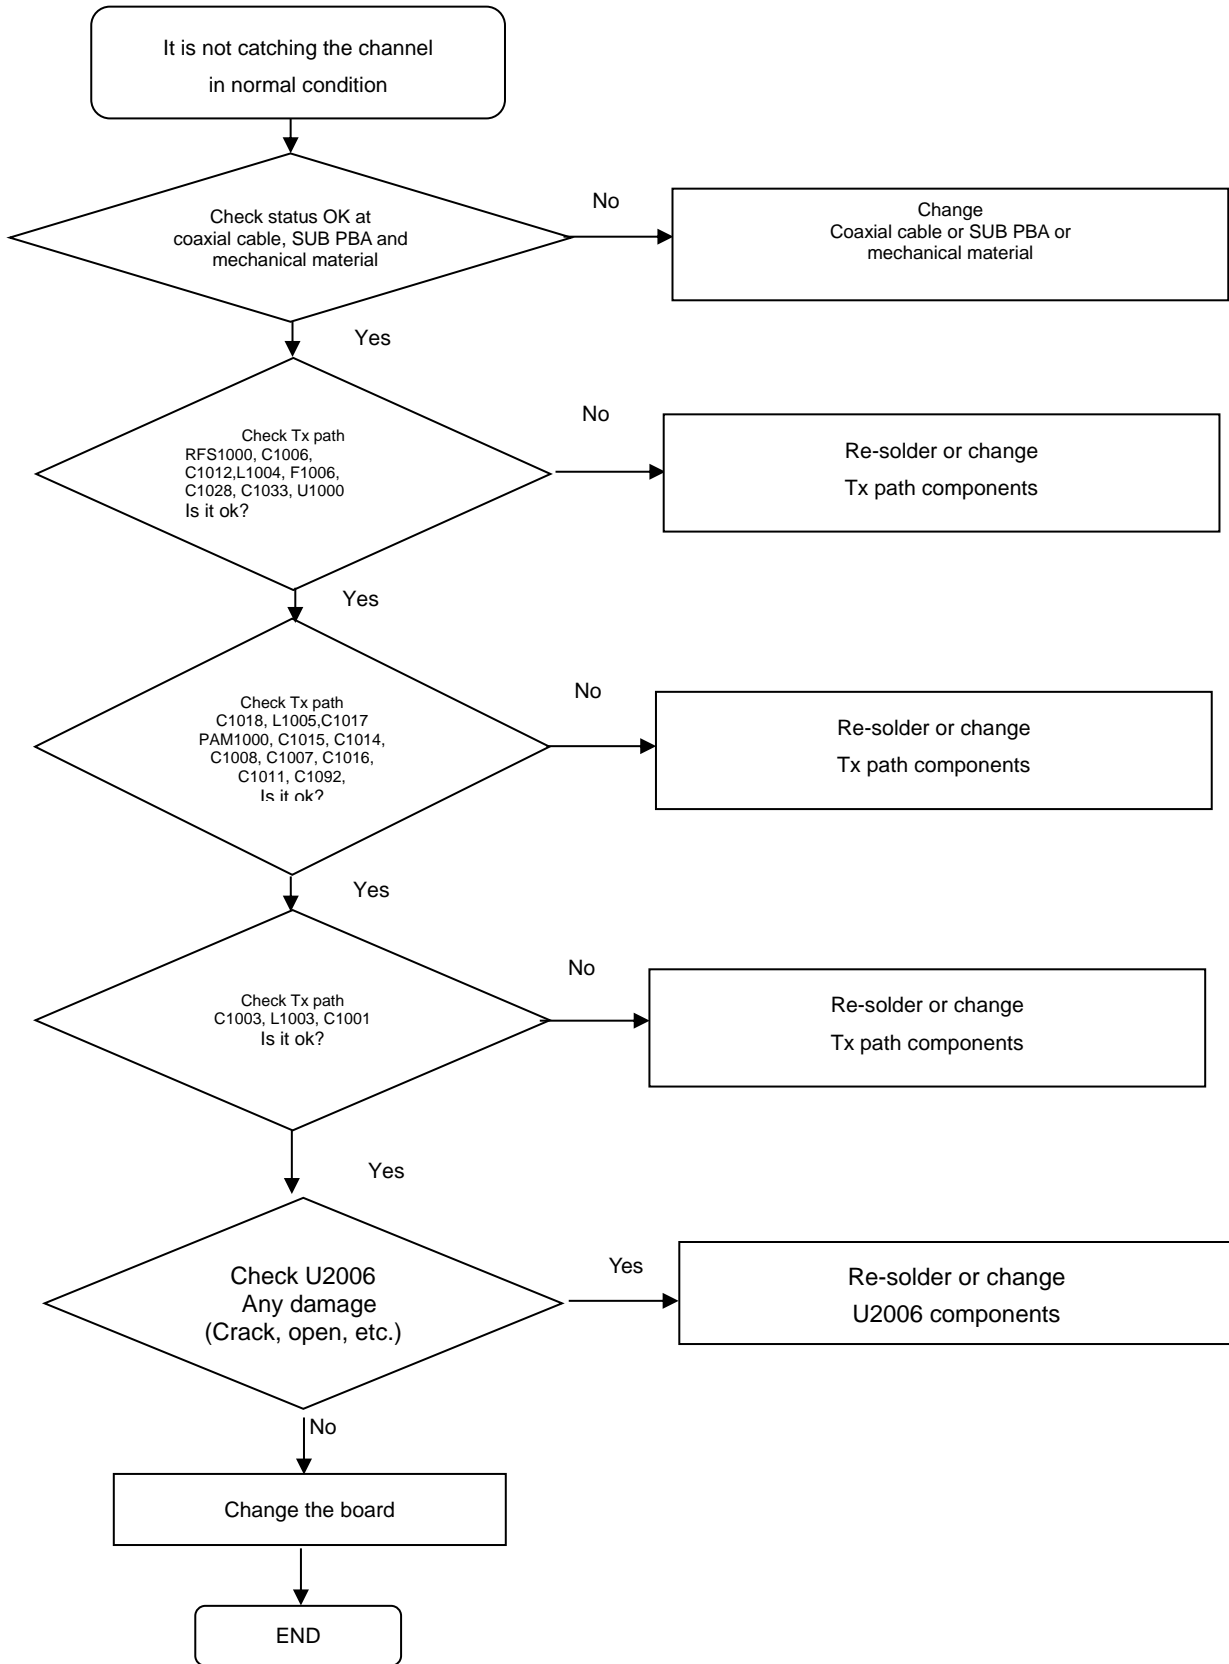

8. Level 3 Repair

8-4-34. LTE B1, WCDMA B1 TX