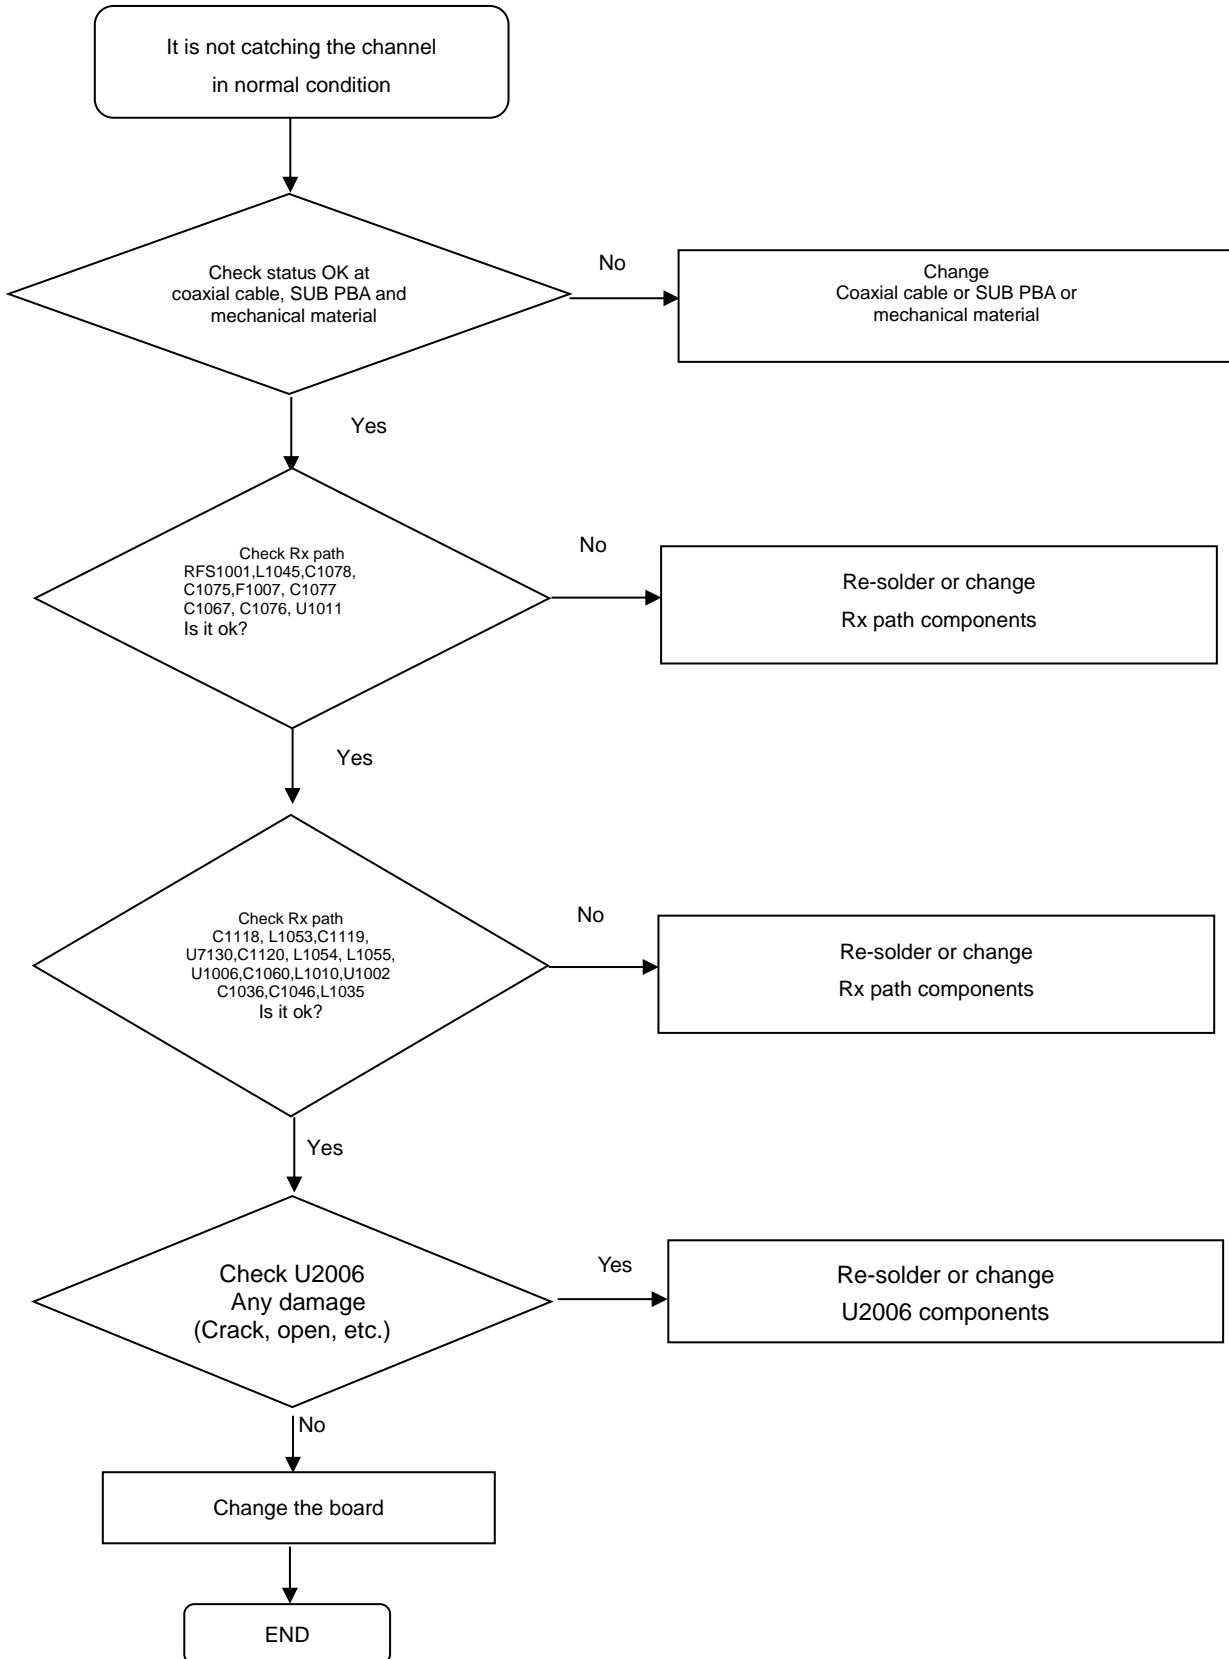

---

8. Level 3 Repair

8-4-30. LTE B38, B41 RX